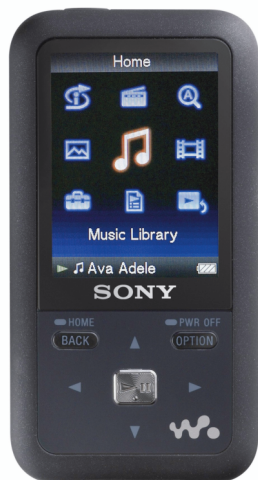

## Features

- 8GB Built-in Memory<sup>1</sup> Store up to 5,050 songs<sup>2</sup> or up to 30H 40M of video<sup>5</sup> on your Walkman® Video MP3 player and never be without your entertainment again.
- High Quality Video Playback Playback your favorite videos right on the player using MPEG 4 and M4V profile at 30 frames per second.
- Battery Life With up to 33 hours of audio playback<sup>7</sup> and up to 8 hours of video playback<sup>8</sup> you don't have to worry about charging your player.
- 1.8" QVGA LCD Screen<sup>9</sup> Easily view your movies, photos and music information on the high quality, 320x240 display.
- Compatible with Secure Windows Media Audio<sup>3</sup> Giving you more options than ever for downloading and listening to music.
- MP3/WMA/AAC Audio Codec Support<sup>3</sup> Supports playback of MP3 and WMA DRM and non-DRM audio files downloaded from multiple sources. Will also support AAC non-DRM content, giving you multiple options for downloading music the way you want.
- 3 Clear Audio Technologies Utilizes 3 Clear Audio Technologies to reproduce crystal clear, CD-quality audio.
  - o Digital Sound Enhancement Engine (DSEE) restores the higher sound frequency lost when creating compressed music files.
  - o Clear Bass enhances the bass sound while minimizing distortion.
  - o Clear Stereo reduces signal leakage from one channel to another.
- FM Tuner with 30 Station Presets Allows you to preset and listen to your favorite radio stations while on the go.
- Time Machine Shuffle<sup>11</sup> Shuffle play among songs from a randomly selected year. (Information will come from CD information that is downloaded from the Gracenote CDDB®)
- Initial Search Use the first letter of the song, album or artist to easily find the music you are looking for.
- Bi-Directional LCD Display Watch your videos and view your photographs either vertically or horizontally by adjusting the screen to the orientation you prefer.