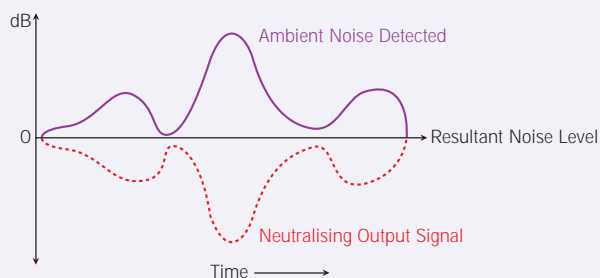

† Noise cancelling function reduces the ambient noise by up to 75%. It does not cancel all ambient noise.

The microphone used in noise-cancelling technology picks up ambient noise from the background environment and outputs an equal and opposite signal effectively neutralising the sound wave of the noise.