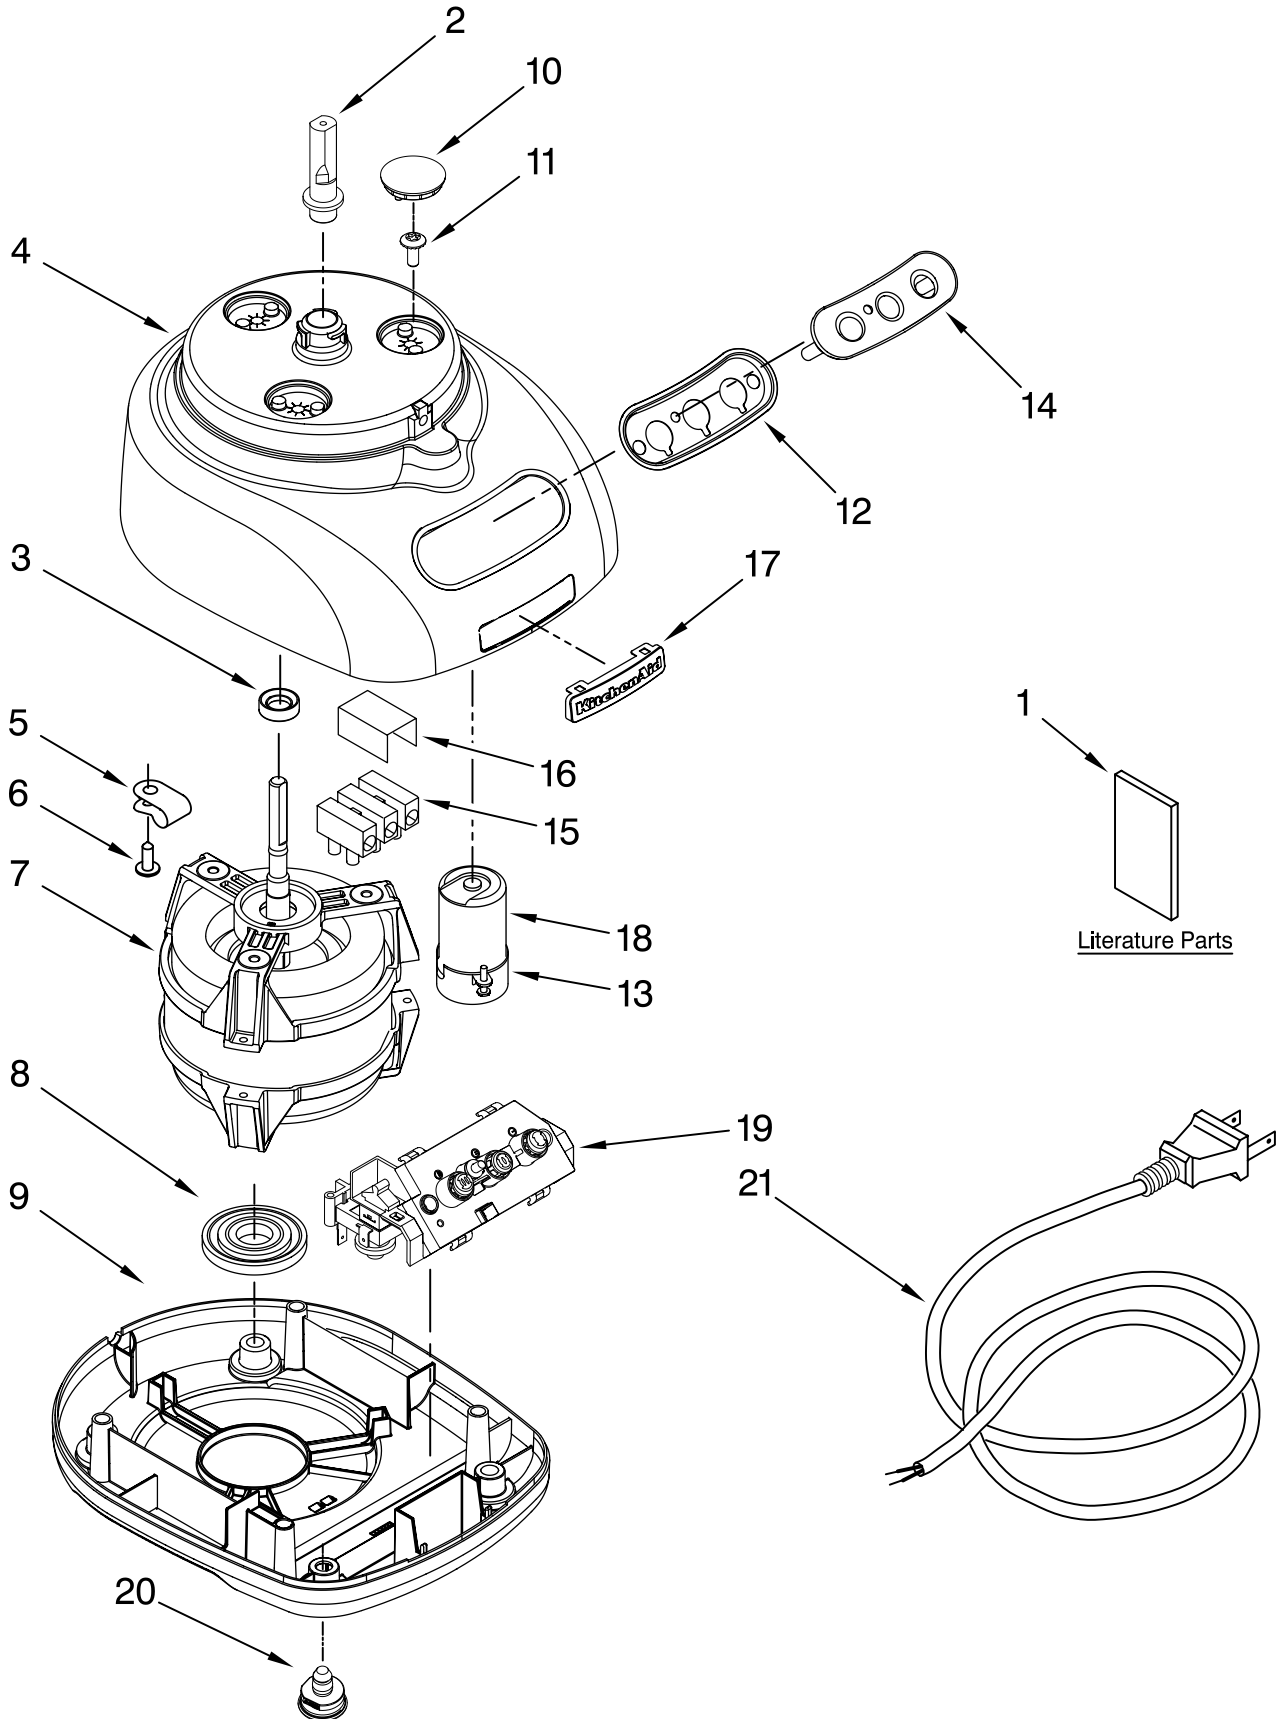

MOTOR AND HOUSING PARTS

For Models: KFP750_2

Literature Parts

FOR ORDERING INFORMATION REFER TO PARTS PRICE LIST