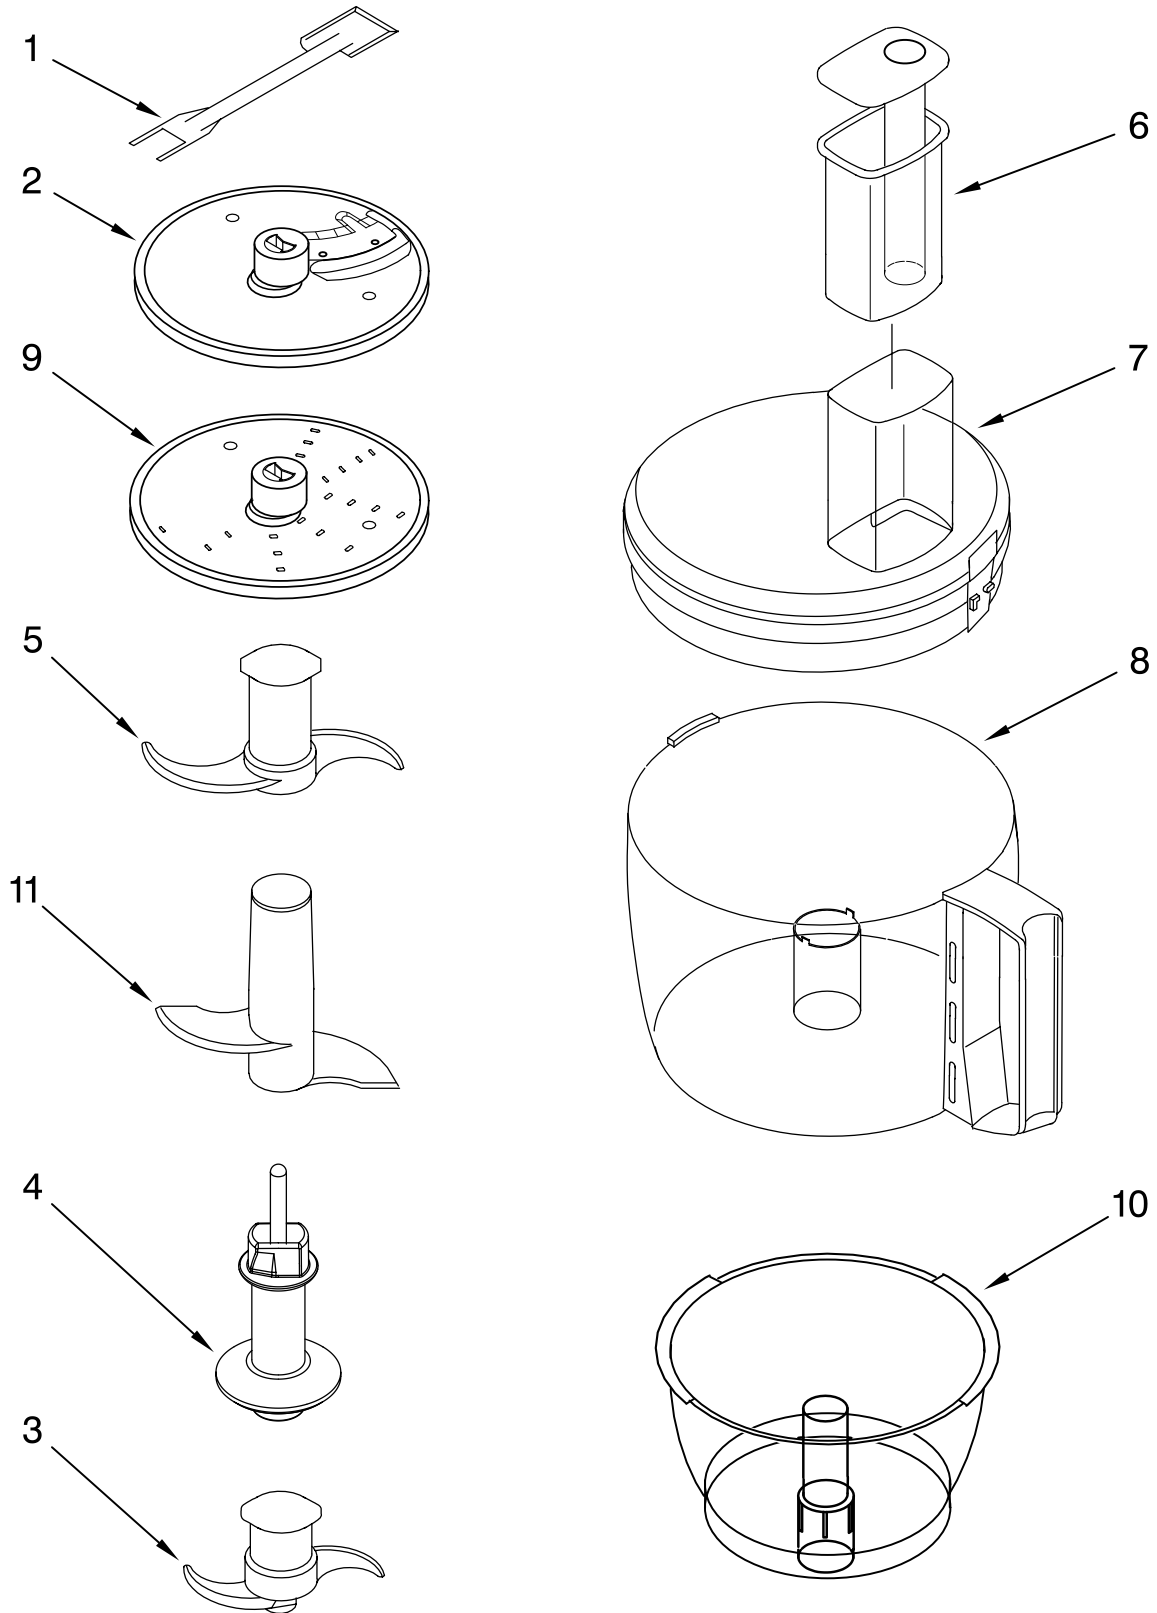

Illus. No.	Part No.	DESCRIPTION
1		Literature Parts
	W10121590	Use & Care, Trilin
	W10162491	Repair Parts List
2	8211849	Sleeve, Motor Shaft
3	8211828	Seal, Oil
4		Housing, Motor
	8212184	White
	8212238	Onyx Black
	8212236	Empire Red
	8212239	Pink
	8212284	Blue Willow
	8212285	Gloss Cinnamon
5	8211610	Clamp, Cable
6	8211731	Screw, Clamp
7	W10163676	Motor
8	8212188	Grommet, Motor
9		Base, Housing
	8212183	White
	8212190	Onyx Black
	8212187	Empire Red
	8212235	Pink
	8212282	Blue Willow
	8212283	Gloss Cinnamon
10		Cover, Screw
	8212185	White
	8212193	Black
	8212191	Red
	8212194	Pink
	8212286	Blue Willow
	8212287	Gloss Cinnamon
11	8211829	Screw, Motor Locking
12	8211848	Bezel, Switch Panel
13	8211607	Clip, Capacitor
14		Overlay, Switch Assembly
	8211847	Silver
15	8211605	Terminal, Block
16	8211852	Cover, Terminal
17	8211842	Nameplate
18	8211608	Capacitor
19	8212011	Relay & Switch Assembly
20		Foot
	8211844	White
	8211845	Black
21		Cord, Power
	8211855	Black
	8211856	White

FOR ORDERING INFORMATION REFER TO PARTS PRICE LIST

ATTACHMENT PARTS

For Models: KFP750_2

FOR ORDERING INFORMATION REFER TO PARTS PRICE LIST

ATTACHMENT PARTS

For Models: KFP750__2

Illus. No.	Part No.	DESCRIPTION
1	8211760	Spatula
2		Disc, Slicing
	8211929	2 mm
	8211930	4 mm
3	8212012	Mini Blade
4	8211858	Adapter, Shaft & Disc
5	8212014	Blade, Multipurpose
6		Pusher, Double Feed Tube
	8212251	White
	8212254	Onyx Black
	8212252	Empire Red
	8212255	Pink
	8212290	Blue Willow
	8212291	Gloss Cinnamon
7	8212029	Cover, Work Bowl
8		Bowl, Work
	8212246	White
	8212249	Onyx Black
	8212247	Empire Red
	8212250	Pink
	8212288	Blue Willow
	8212289	Gloss Cinnamon
9		Disc, Shredding
	8211933	4mm
10	8211926	Bowl, Mini
11	8212016	Blade, Dough