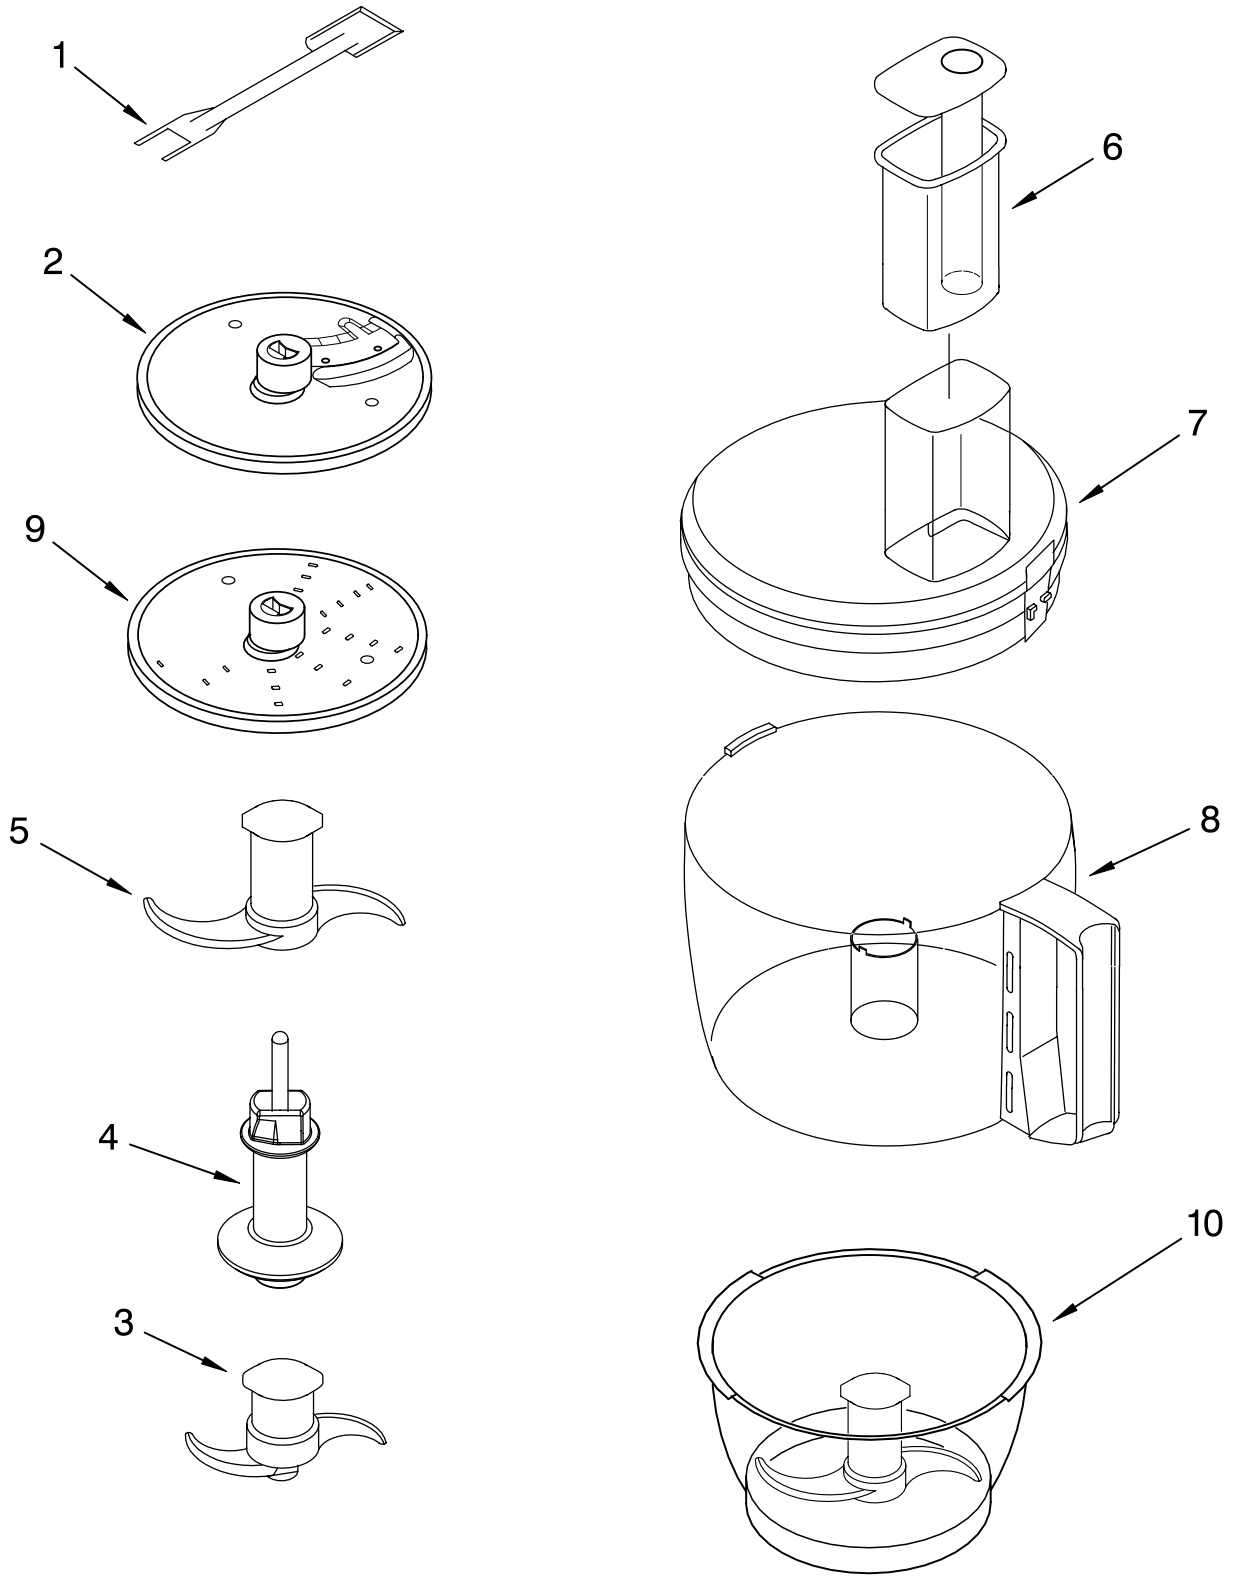

Illus. No.	Part No.	DESCRIPTION	
1		Literature Parts	
	8211865	Use & Care Guide	
	8212141	Repair Parts List	
2	8211849	Sleeve, Motor Shaft	
3	8211828	Seal, Oil	
4		Housing, Motor	
	8212184	White	
	8212238	Onyx Black	
	8212236	Empire Red	
	8212237	Cobalt Blue	
	8212239	Pink	
	8212284	Blue Willow	
	8212285	Gloss Cinnamon	
5	8211610	Clamp, Cable	
6	8211731	Screw, Clamp	
7	8212186	Motor, Sheet Metal	
8	8212188	Grommet, Motor	
9		Base, Housing	
	8212183	White	
	8212190	Onyx Black	
	8212187	Empire Red	
	8212189	Cobalt Blue	
	8212235	Pink	
	8212282	Blue Willow	
	8212283	Gloss Cinnamon	
	10		Cover, Screw
		8212185	White
8212193		Black	
8212191		Red	
8212192		Blue	
8212194		Pink	
8212286		Blue Willow	
8212287		Gloss Cinnamon	
11	8211829	Screw, Motor Locking	
12	8211848	Bezel, Switch Panel	
13	8211607	Clip, Capacitor	
14		Overlay, Switch Assembly	
	8211847	Silver	
15	8211605	Terminal, Block	
16	8211852	Cover, Terminal	
17	8211842	Nameplate	
18	8211608	Capacitor	
19	8212011	Relay & Switch Assembly	
		Foot	
20	8211844	White	
	8211845	Black	
21		Cord, Power	
	8211855	Black	
	8211856	White	

FOR ORDERING INFORMATION REFER TO PARTS PRICE LIST

ATTACHMENT PARTS

For Models: KFP750__1, 4KFP750__1

FOR ORDERING INFORMATION REFER TO PARTS PRICE LIST

ATTACHMENT PARTS

For Models: KFP750__1, 4KFP750__1

Illus. No.	Part No.	DESCRIPTION
1	8211760	Spatula
2		Disc,Slicing
	8211929	2 mm
	8211930	4 mm
3	8212012	Mini Blade
4	8211858	Adapter, Shaft & Disc
5	8212014	Blade, Multipurpose
6		Pusher, Double Feed Tube
	8212251	White
	8212254	Onyx Black
	8212252	Empire Red
	8212253	Cobalt Blue
	8212255	Pink
	8212290	Blue Willow
	8212291	Gloss Cinnamon
7	8212029	Cover, Work Bowl
8		Bowl, Work
	8212246	White
	8212249	Onyx Black
	8212247	Empire Red
	8212248	Cobalt Blue
	8212250	Pink
	8212288	Blue Willow
	8212289	Gloss Cinnamon
9		Disc, Shredding
	8211933	4mm
10	8211926	Bowl, Mini