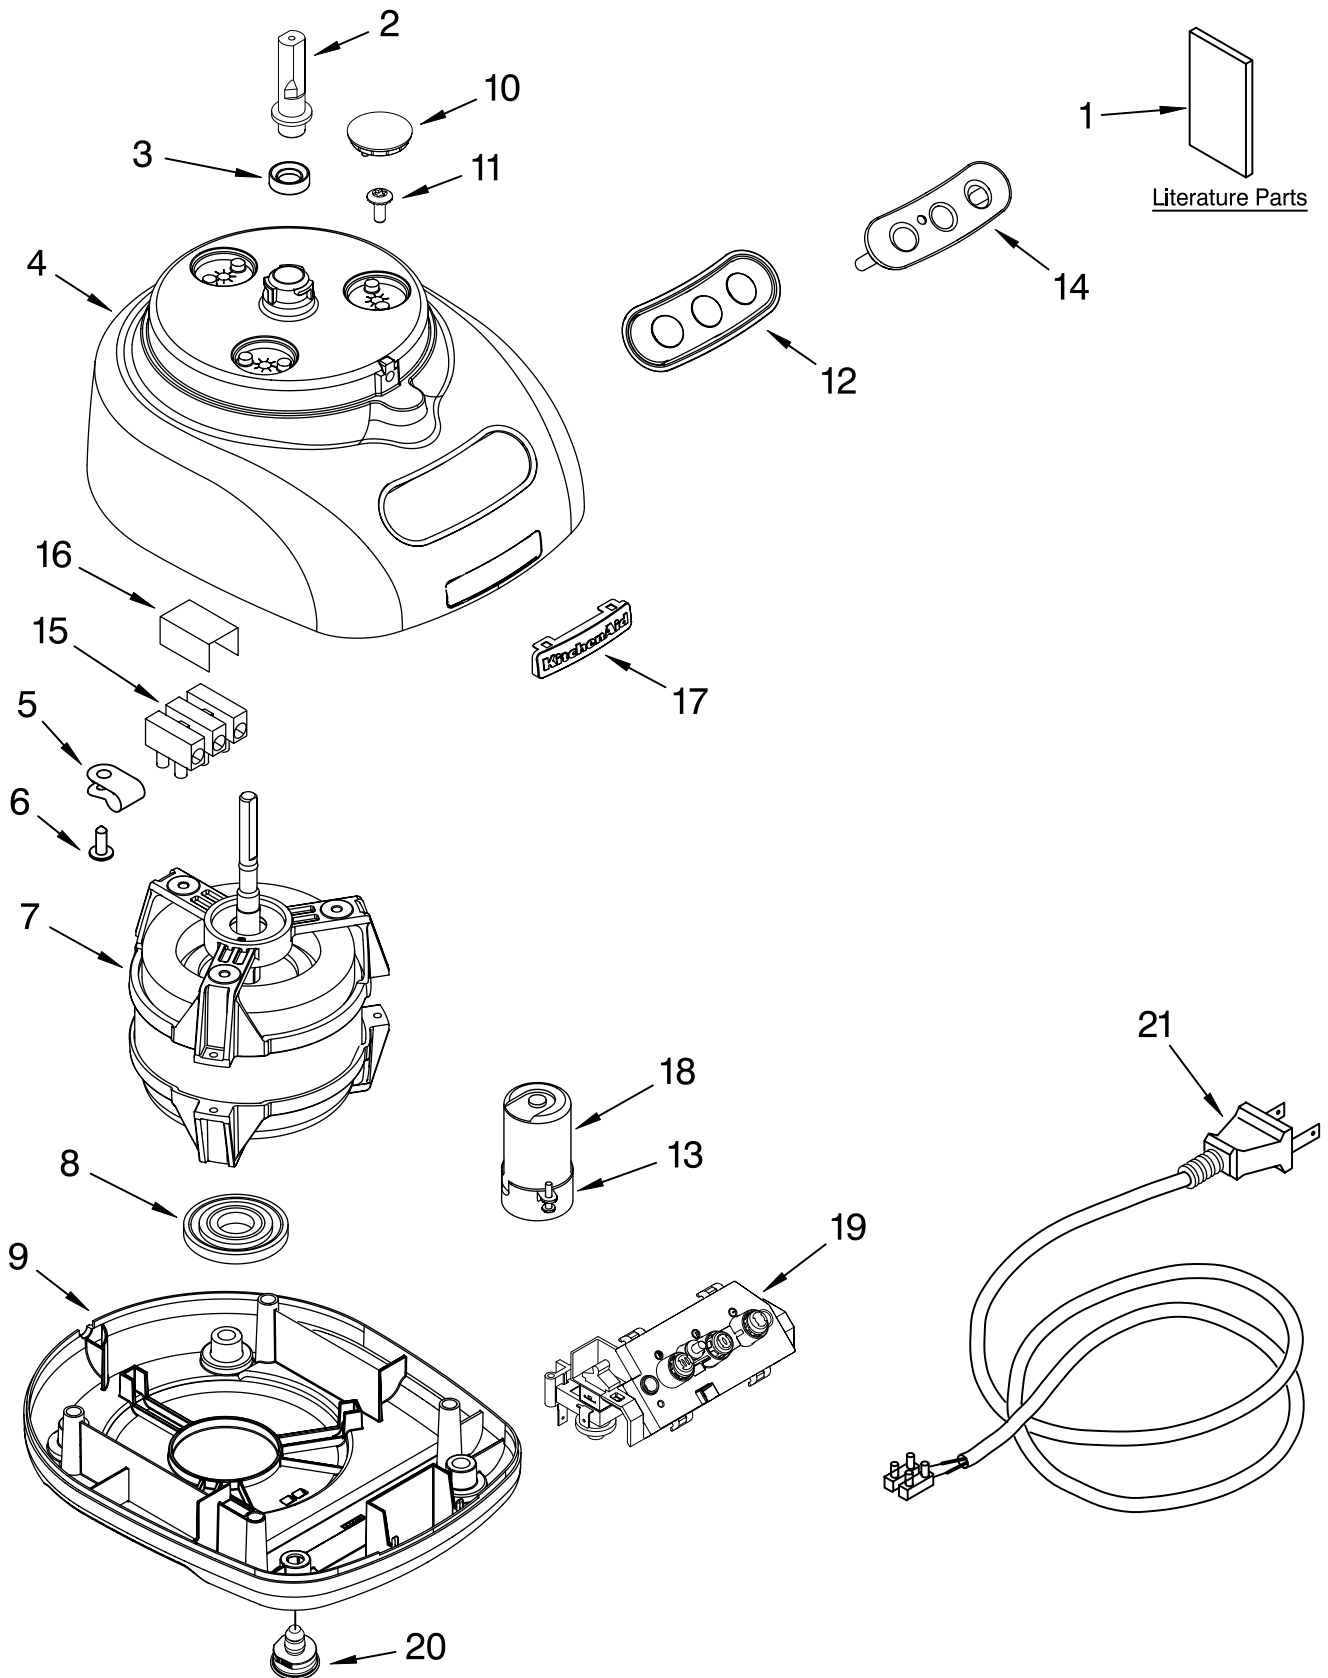

MOTOR AND HOUSING PARTS

For Models: KFP750__1, 4KFP750__1

FOR ORDERING INFORMATION REFER TO PARTS PRICE LIST