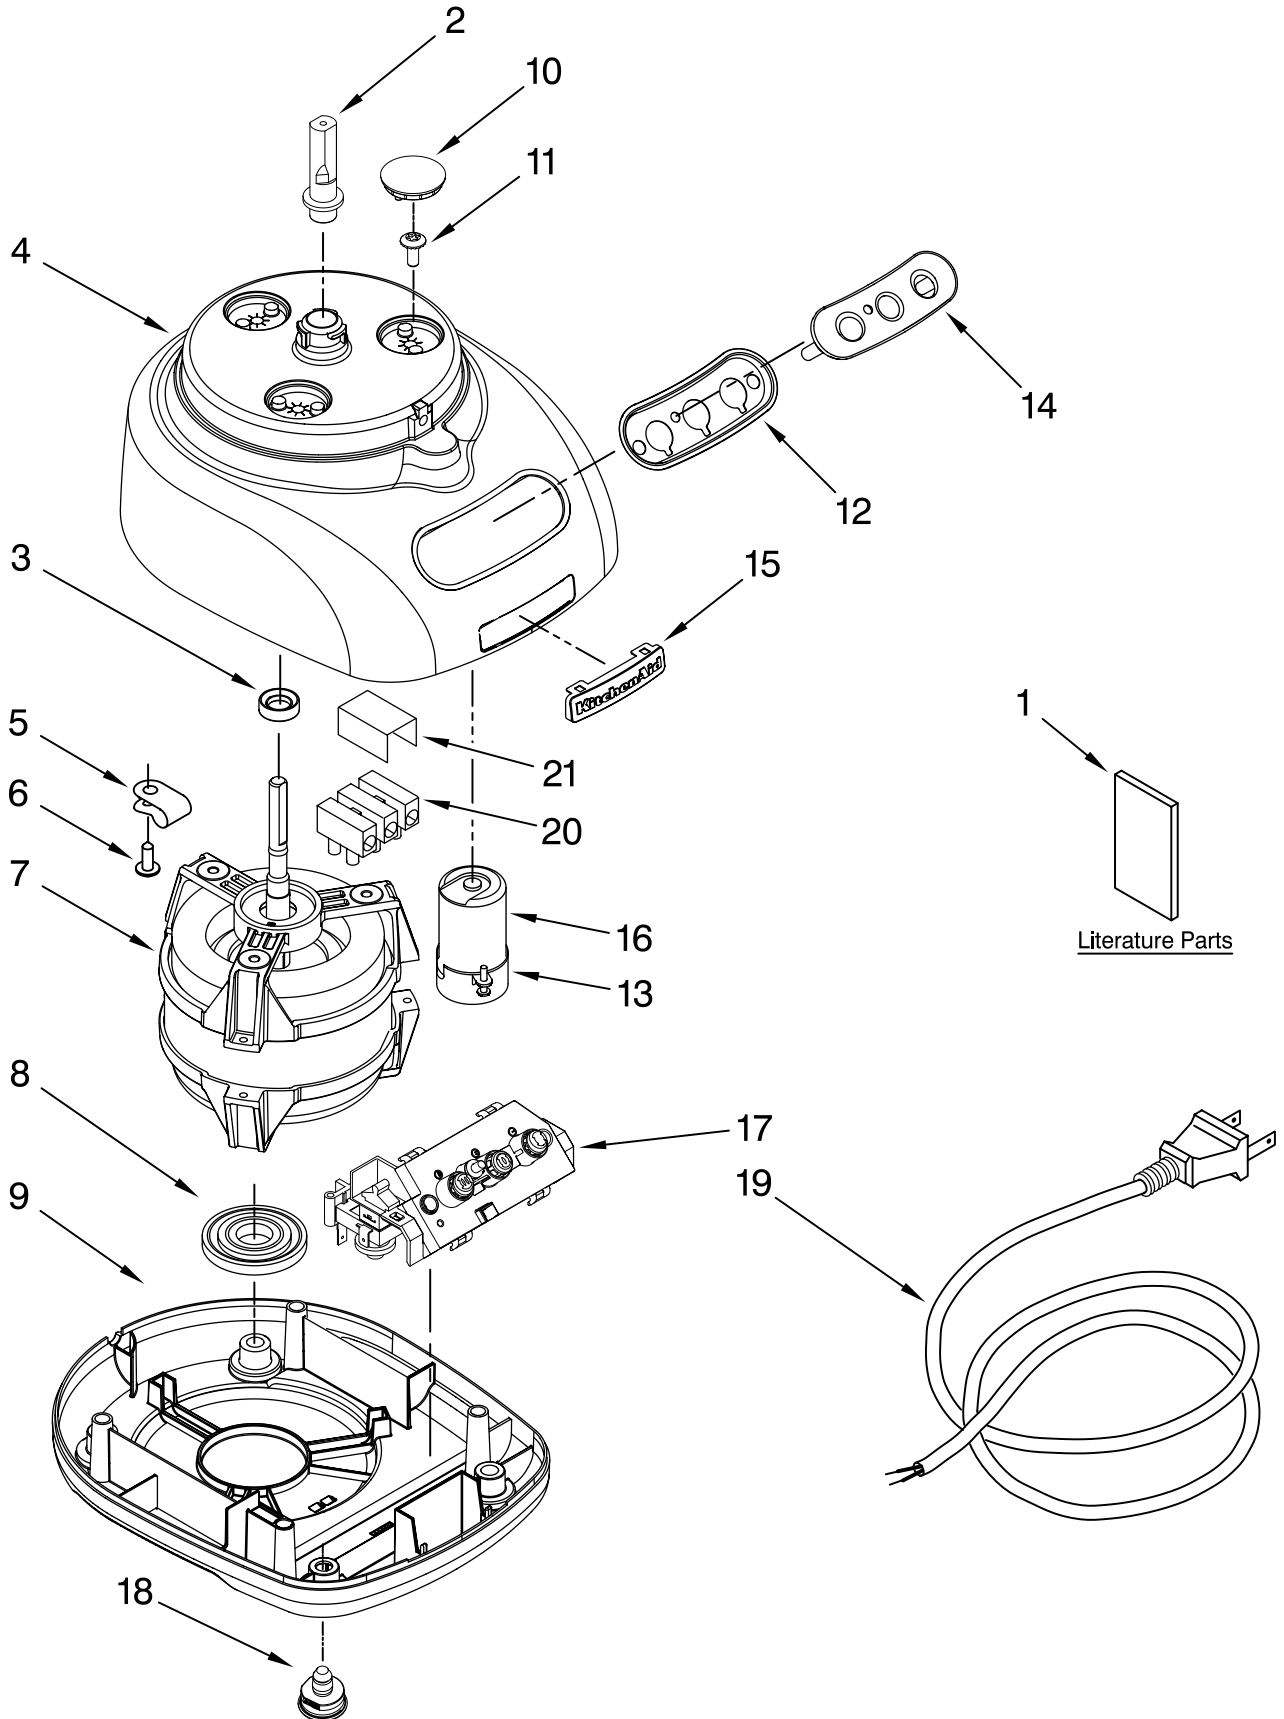

MOTOR AND HOUSING PARTS

For Models: KFP740__1, 4KFP740__1

FOR ORDERING INFORMATION REFER TO PARTS PRICE LIST