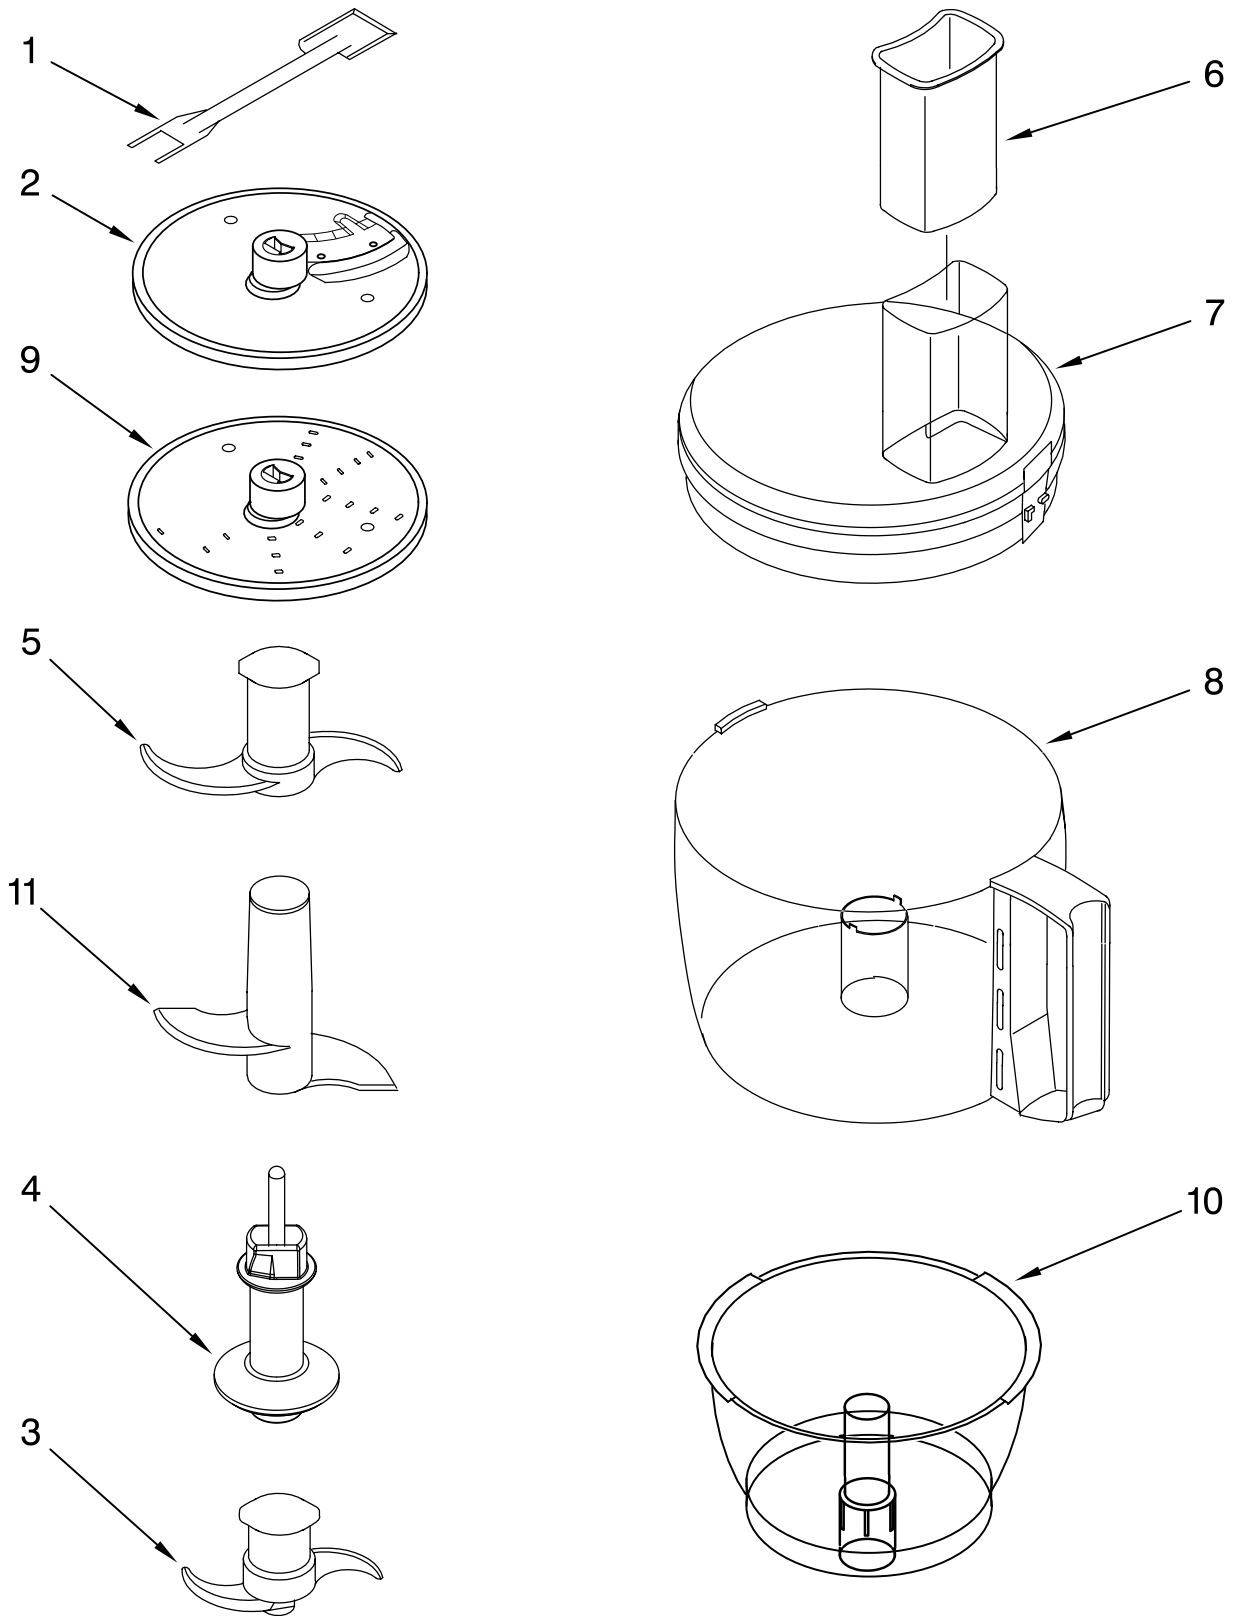

PARTS LIST

for

KitchenAid®

9-CUP FOOD PROCESSOR

MODELS:

KFP740WH1 (White)
4KFP740WH1 (White)
KFP740QWH1 (White)
KFP740QOB1 (Onyx Black)
KFP740QER1 (Empire Red)
KFP740QGC1 (Gloss Cinnamon)
KFP740QBW1 (Blue Willow)
KFP740QBF1 (Buttercup)

Illus. No.	Part No.	DESCRIPTION
1		Literature Parts
	8212411	Use & Care, Trilin
	8212140	Repair Parts List
2	8211850	Sleeve, Motor Shaft
3	8211828	Seal, Oil
4		Housing, Motor
	8212184	White
	8212238	Onyx Black
	8212236	Empire Red
	8212285	Gloss Cinnamon
	8212284	Blue Willow
	W10159620	Buttercup
5	8211610	Clamp, Cable
6	8211731	Screw, Clamp
7	8212186	Motor, Sheet Metal
8	8212188	Grommet, Motor
9		Base, Housing
	8212183	White
	8212190	Onyx Black
	8212187	Empire Red
	8212283	Gloss Cinnamon
	8212282	Blue Willow
	W10159621	Buttercup
10		Cover, Screw
	8212185	White
	8212193	Onyx Black
	8212191	Empire Red
	8212287	Gloss Cinnamon
	8212286	Blue Willow
	W10159622	Buttercup
11	8211829	Screw, Motor Locking
12	8211848	Bezel, Switch Panel
13	8211607	Clip, Capacitor
14	8211847	Overlay, Panel Switch Assy
15	8211842	Nameplate
16	8211608	Capacitor
17	8212011	Relay & Switch Assembly
18		Foot
	8211844	White
	8211845	Black
19		Cord, Power
	8211856	White
	8211855	Black
20	8211605	Terminal Block
21	8211852	Cover, Terminal

FOR ORDERING INFORMATION REFER TO PARTS PRICE LIST

ATTACHMENT PARTS

For Models: KFP740__1, 4KFP740__1

FOR ORDERING INFORMATION REFER TO PARTS PRICE LIST

ATTACHMENT PARTS

For Models: KFP740__1, 4KFP740__1

Illus. No.	Part No.	DESCRIPTION
1	8211760	Spatula
2		Disc, Slicing
	8211929	2 mm
3	8212012	Mini Blade
4	8211858	Adapter, Shaft & Disc
5	8212013	Blade, Multipurpose
6	8212035	Pusher, Food
7	8212029	Cover, Work Bowl
8		Bowl, Work
	8211939	White
	8212044	Onyx Black
	W10159632	Empire Red
	W10159633	Gloss Cinnamon
	W10159634	Blue Willow
	W10159635	Buttercup
9		Disc, Shredding
	8211933	4 mm
10	8211926	Bowl, Mini
11	8212015	Blade, Dough