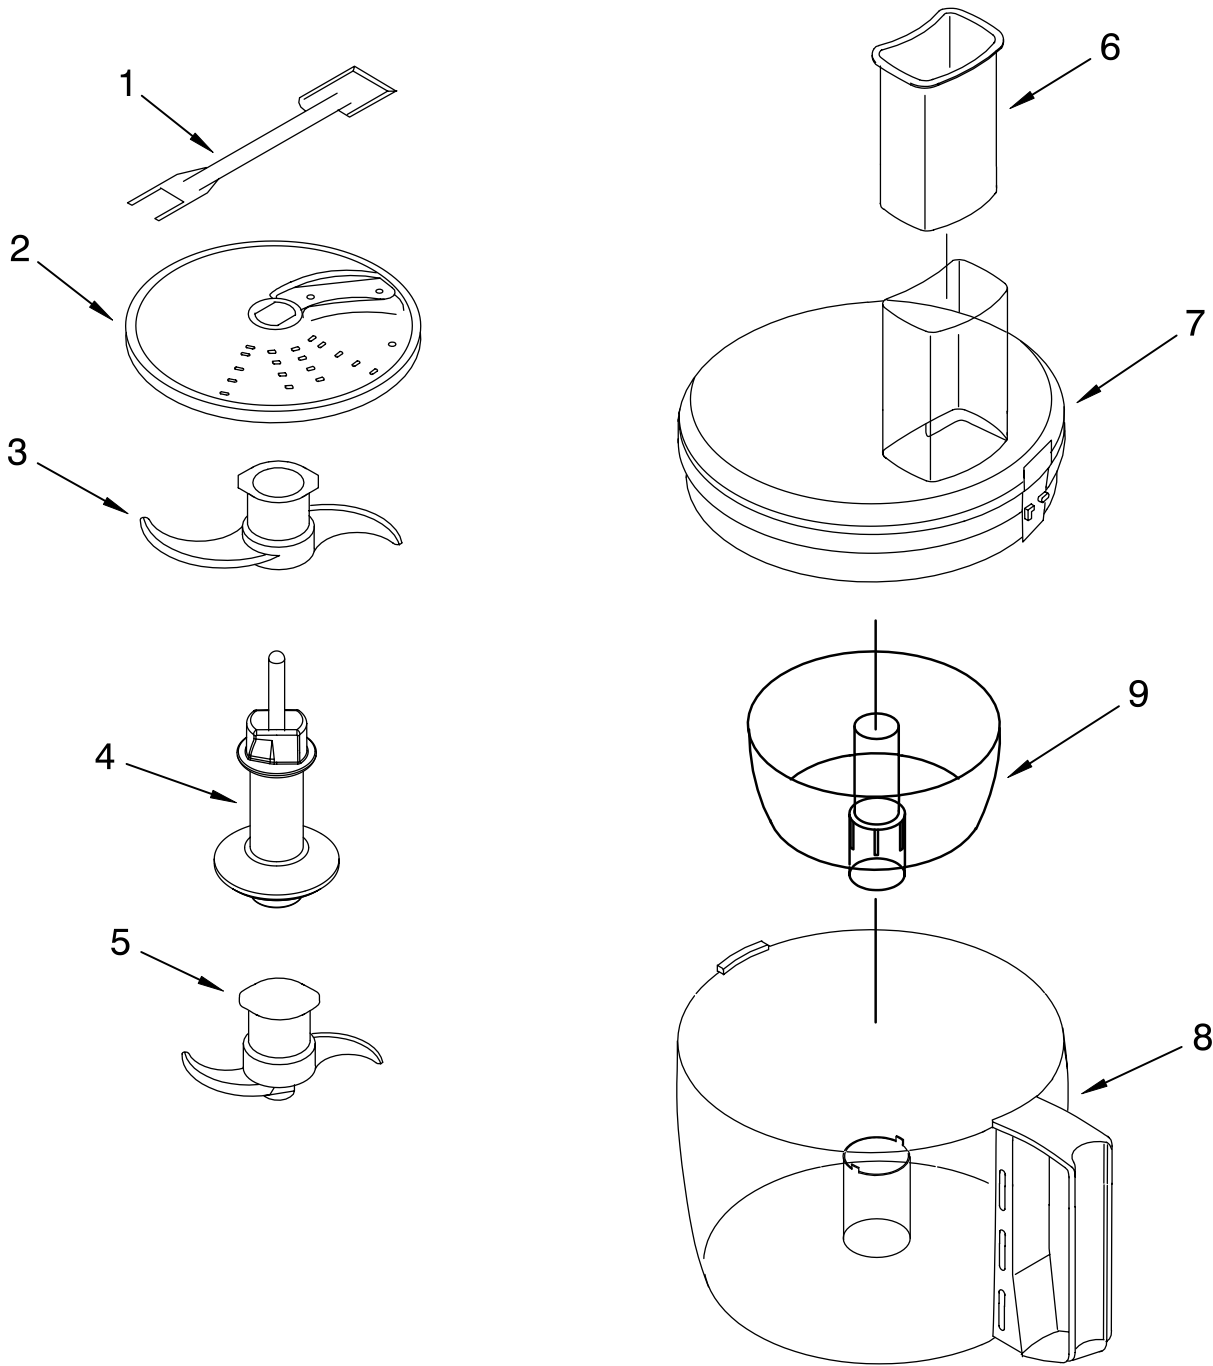

ATTACHMENT PARTS

FOR MODELS: KFP720__1, 4KFP720__1

FOR ORDERING INFORMATION REFER TO PARTS PRICE LIST