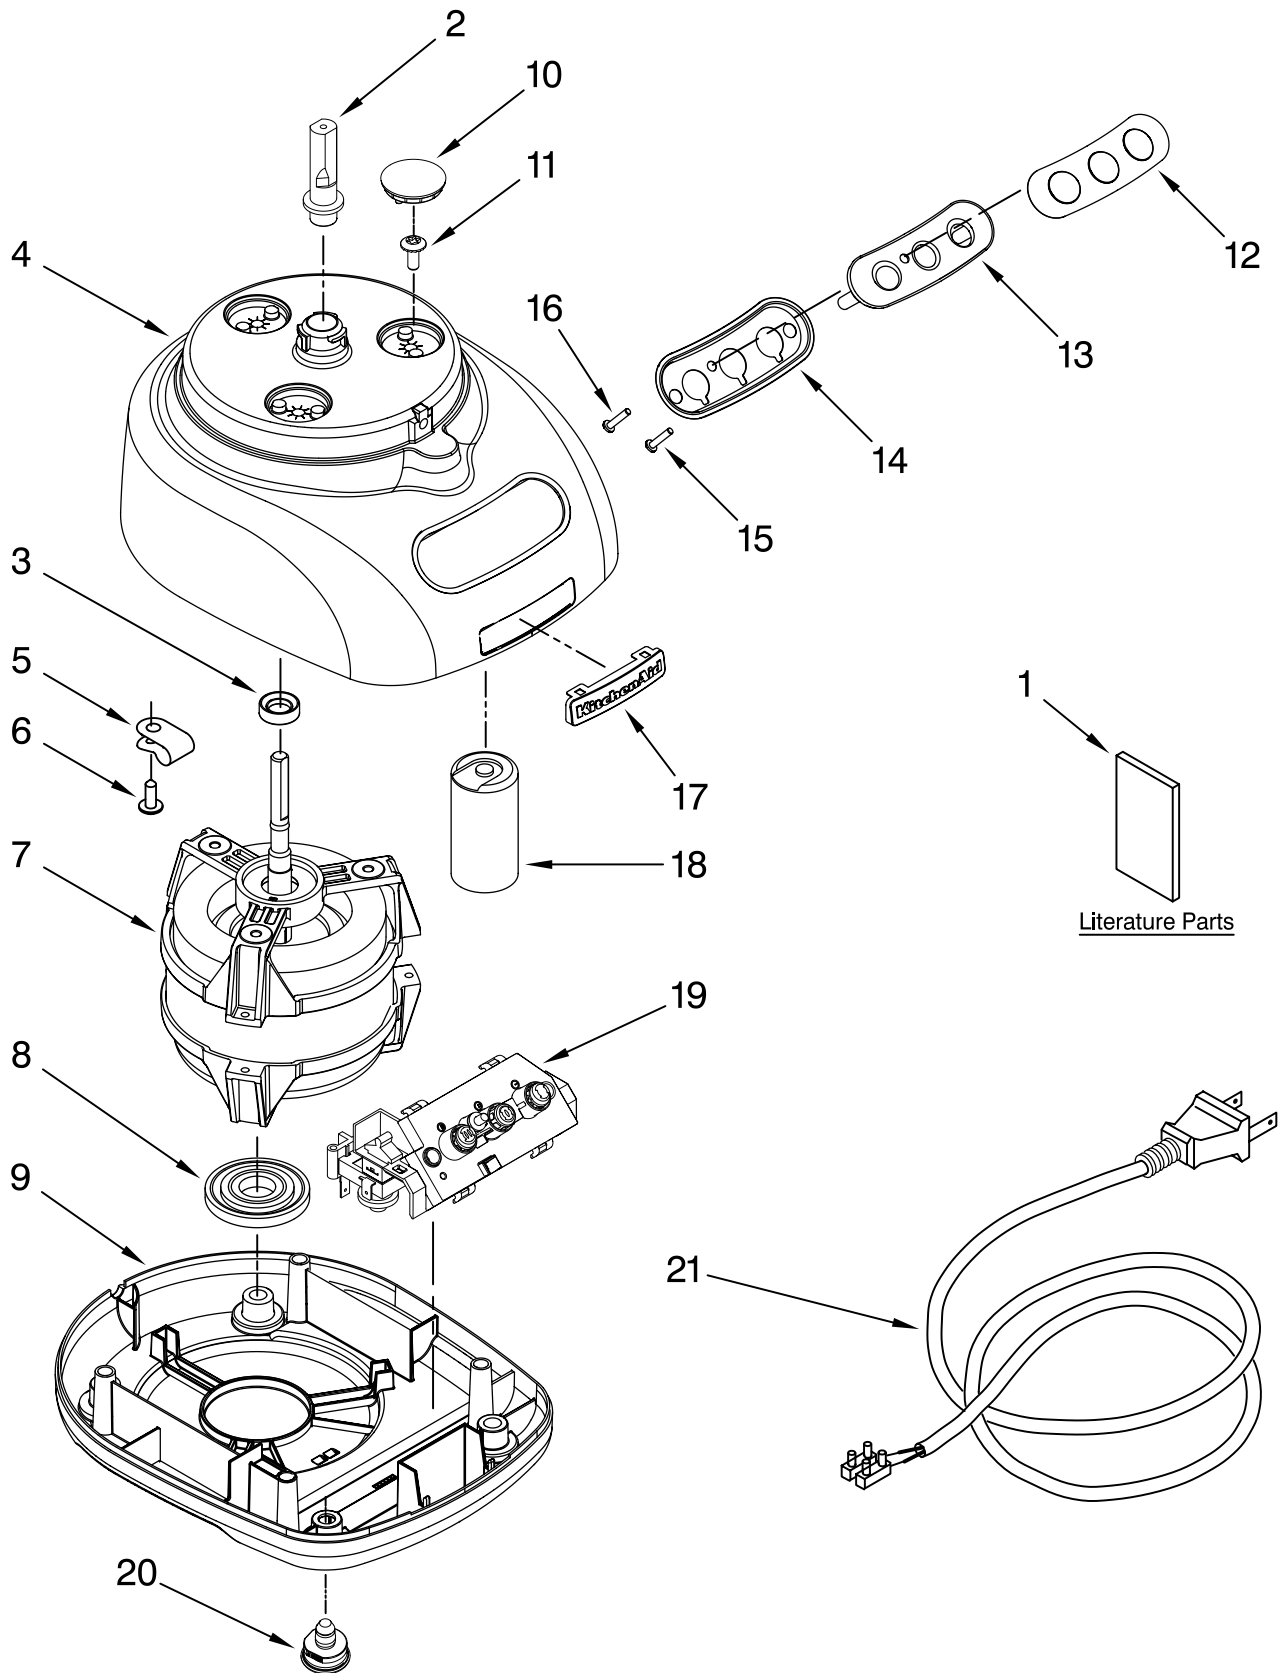

PARTS LIST

for

KitchenAid®

7-CUP FOOD PROCESSOR

MODELS:

KFP715WH0 (White)
KFP715ER0 (Empire Red)
KFP715OB0 (Onyx Black)
KFP715BW0 (Blue Willow)

FOR CUSTOMER SATISFACTION ALWAYS USE
FACTORY SPECIFICATION PARTS

MOTOR AND HOUSING PARTS

FOR MODELS: KFP715_0

FOR ORDERING INFORMATION REFER TO PARTS PRICE LIST

MOTOR AND HOUSING PARTS

FOR MODELS: KFP715__0

Illus. No.	Part No.	DESCRIPTION
1		Literature Parts
	8212299	Use & Care Guide
		Trilingual
	W10139214	Repair Parts List
2	8211816	Sleeve, Motor Shaft
3	8211817	Seal, Oil
4		Housing, Motor
	8211805	White
	8211807	Empire Red
	8211809	Onyx Black
	8212297	Blue Willow
5	8211610	Clamp, Cable
6	8211871	Screw, Clamp
7	8212318	Motor
8	8212319	Grommet, Motor
9		Base, Housing
	8211801	White
	8211802	Empire Red
	8211804	Onyx Black
	8212296	Blue Willow
10		Cover, Screw
	8212298	White
	8212311	Empire Red
	8212313	Onyx Black
	8212310	Blue Willow
11	8211811	Screw, Motor Locking
12	8211878	Cover, Switch
13	8211884	Bezel, Switch Panel
14	8211887	Seal, Switch Panel
15	8211870	Screw, Torx
16	8211812	Screw, Switch Panel
17	8211876	Nameplate
18	8211608	Capacitor
19	8211879	Relay & Switch Assembly
20	8211772	Foot, Black
21		Cord, Power
	8211885	Black
	8211886	White

FOR ORDERING INFORMATION REFER TO PARTS PRICE LIST

ATTACHMENT PARTS

FOR MODELS: KFP715_0

Illus. No.	Part No.	DESCRIPTION
1	8211760	Spatula
2	8211897	Disc, Slicing 2mm & Grating 4mm
3		Pusher, Food
	8211892	White
	8211893	Empire Red
	8211894	Onyx Black
	8212315	Blue Willow
4	8211891	Cover, Work Bowl
5	8211903	Blade, Multi
6		Bowl, Work
	8211906	White
	8211907	Empire Red
	8211908	Onyx Black
	8212314	Blue Willow
7	8211900	Adapter, Shaft & Disc