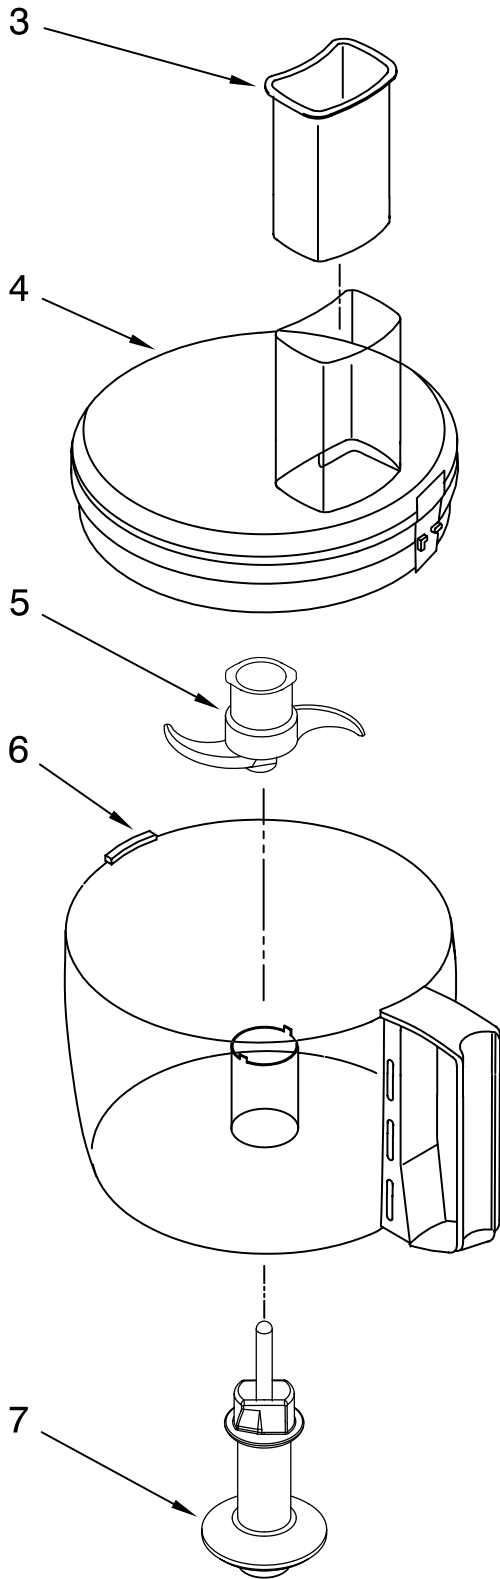

PARTS LIST

for

KitchenAid®

7-CUP FOOD PROCESSOR

MODELS:

KFP715WH0 (White)
KFP715ER0 (Empire Red)
KFP715OB0 (Onyx Black)
KFP715BW0 (Blue Willow)

FOR CUSTOMER SATISFACTION ALWAYS USE
FACTORY SPECIFICATION PARTS

MOTOR AND HOUSING PARTS

FOR MODELS: KFP715_0

FOR ORDERING INFORMATION REFER TO PARTS PRICE LIST

MOTOR AND HOUSING PARTS

FOR MODELS: KFP715__0

Illus. No.	Part No.	DESCRIPTION
1		Literature Parts
	8212299	Use & Care Guide
		Trilingual
	W10139214	Repair Parts List
2	8211816	Sleeve, Motor Shaft
3	8211817	Seal, Oil
4		Housing, Motor
	8211805	White
	8211807	Empire Red
	8211809	Onyx Black
	8212297	Blue Willow
5	8211610	Clamp, Cable
6	8211871	Screw, Clamp
7	8212318	Motor
8	8212319	Grommet, Motor
9		Base, Housing
	8211801	White
	8211802	Empire Red
	8211804	Onyx Black
	8212296	Blue Willow
10		Cover, Screw
	8212298	White
	8212311	Empire Red
	8212313	Onyx Black
	8212310	Blue Willow
11	8211811	Screw, Motor Locking
12	8211878	Cover, Switch
13	8211884	Bezel, Switch Panel
14	8211887	Seal, Switch Panel
15	8211870	Screw, Torx
16	8211812	Screw, Switch Panel
17	8211876	Nameplate
18	8211608	Capacitor
19	8211879	Relay & Switch Assembly
20	8211772	Foot, Black
21		Cord, Power
	8211885	Black
	8211886	White

FOR ORDERING INFORMATION REFER TO PARTS PRICE LIST

ATTACHMENT PARTS

FOR MODELS: KFP715_0

Illus. No.	Part No.	DESCRIPTION
1	8211760	Spatula
2	8211897	Disc, Slicing 2mm & Grating 4mm
3		Pusher, Food
	8211892	White
	8211893	Empire Red
	8211894	Onyx Black
	8212315	Blue Willow
4	8211891	Cover, Work Bowl
5	8211903	Blade, Multi
6		Bowl, Work
	8211906	White
	8211907	Empire Red
	8211908	Onyx Black
	8212314	Blue Willow
7	8211900	Adapter, Shaft & Disc