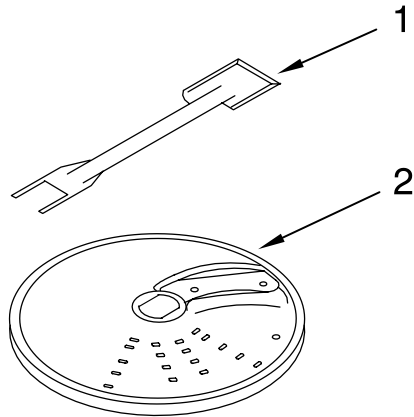

MOTOR AND HOUSING PARTS

FOR MODELS: KFP715_0

FOR ORDERING INFORMATION REFER TO PARTS PRICE LIST

MOTOR AND HOUSING PARTS

FOR MODELS: KFP715__0

Illus. No.	Part No.	DESCRIPTION
1		Literature Parts
	8212299	Use & Care Guide
		Trilingual
	W10139214	Repair Parts List
2	8211816	Sleeve, Motor Shaft
3	8211817	Seal, Oil
4		Housing, Motor
	8211805	White
	8211807	Empire Red
	8211809	Onyx Black
	8212297	Blue Willow
5	8211610	Clamp, Cable
6	8211871	Screw, Clamp
7	8212318	Motor
8	8212319	Grommet, Motor
9		Base, Housing
	8211801	White
	8211802	Empire Red
	8211804	Onyx Black
	8212296	Blue Willow
10		Cover, Screw
	8212298	White
	8212311	Empire Red
	8212313	Onyx Black
	8212310	Blue Willow
11	8211811	Screw, Motor Locking
12	8211878	Cover, Switch
13	8211884	Bezel, Switch Panel
14	8211887	Seal, Switch Panel
15	8211870	Screw, Torx
16	8211812	Screw, Switch Panel
17	8211876	Nameplate
18	8211608	Capacitor
19	8211879	Relay & Switch Assembly
20	8211772	Foot, Black
21		Cord, Power
	8211885	Black
	8211886	White

FOR ORDERING INFORMATION REFER TO PARTS PRICE LIST

ATTACHMENT PARTS

FOR MODELS: KFP715_0

Illus. No.	Part No.	DESCRIPTION
1	8211760	Spatula
2	8211897	Disc, Slicing 2mm & Grating 4mm
3		Pusher, Food
	8211892	White
	8211893	Empire Red
	8211894	Onyx Black
	8212315	Blue Willow
4	8211891	Cover, Work Bowl
5	8211903	Blade, Multi
6		Bowl, Work
	8211906	White
	8211907	Empire Red
	8211908	Onyx Black
	8212314	Blue Willow
7	8211900	Adapter, Shaft & Disc