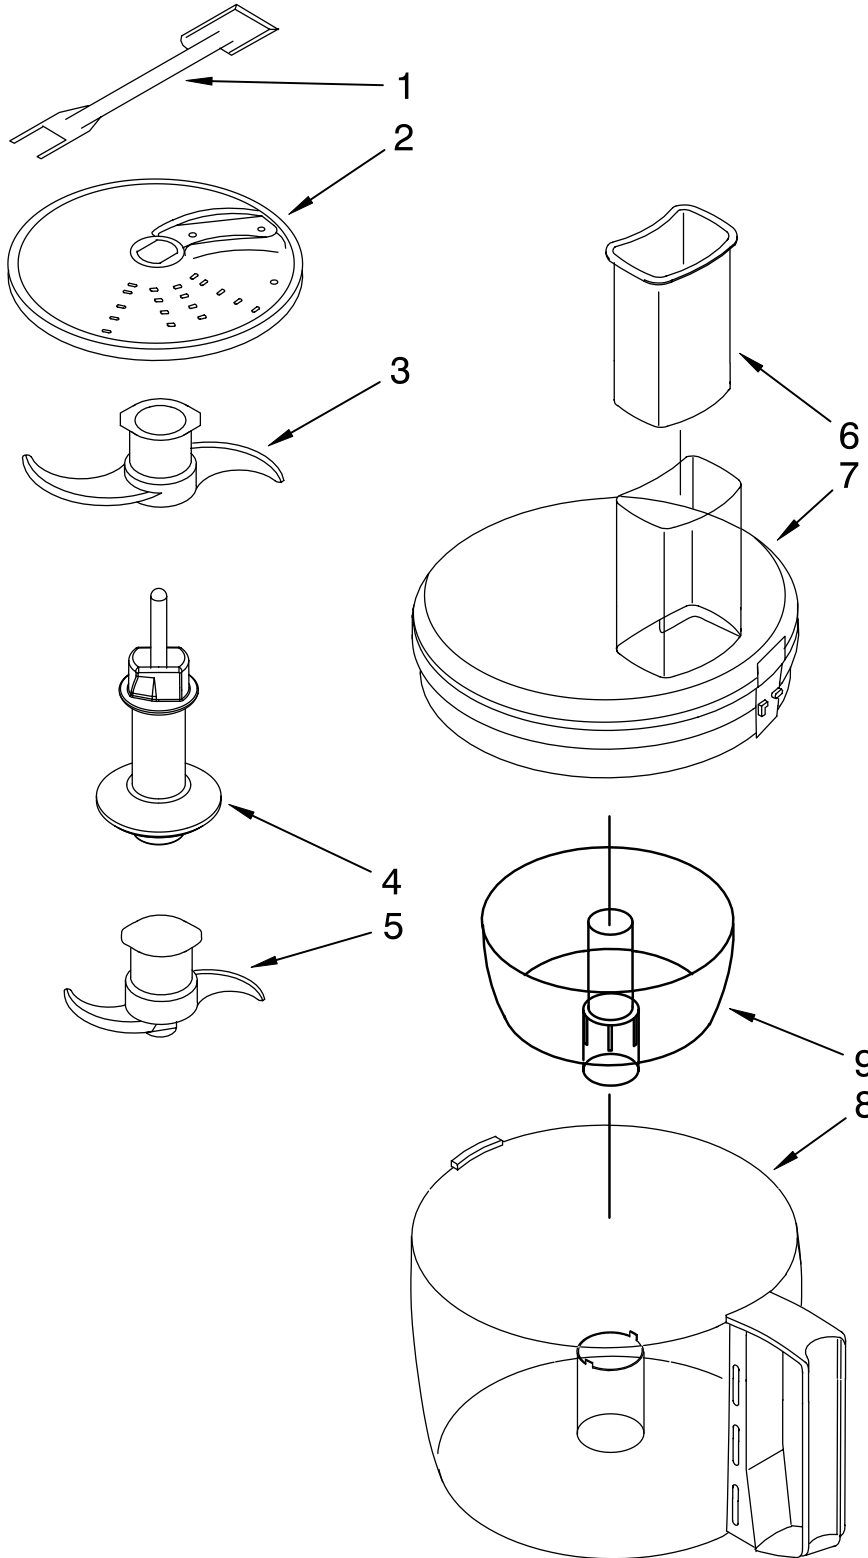

FOR CUSTOMER SATISFACTION ALWAYS USE
FACTORY SPECIFICATION PARTS

MOTOR AND HOUSING PARTS

FOR MODELS: KFP720__2, 4KFP720__2

FOR ORDERING INFORMATION REFER TO PARTS PRICE LIST

MOTOR AND HOUSING PARTS

FOR MODELS: KFP720__2, 4KFP720__2

<u>Illus.</u> <u>No.</u>	<u>Part</u> <u>No.</u>	<u>DESCRIPTION</u>
1		Literature Parts
	8212299	Use & Care Guide Trilingual
	8212317	Repair Parts List
2	8211816	Sleeve, Motor Shaft
3	8211817	Seal, Oil
4		Housing, Motor
	8211805	White
	8211807	Empire Red
	8211808	Cobalt Blue
	8211809	Onyx Black
	8212297	Blue Willow
5	8211610	Clamp, Cable
6	8211871	Screw, Clamp
7	8212318	Motor
8	8212319	Grommet, Motor
9		Base, Housing
	8211801	White
	8211802	Empire Red
	8211803	Cobalt Blue
	8211804	Onyx Black
	8212296	Blue Willow
10		Cover, Screw
	8212298	White
	8212311	Empire Red
	8212312	Cobalt Blue
	8212313	Onyx Black
	8212310	Blue Willow
11	8211811	Screw, Motor Locking
12	8211878	Cover, Switch
13	8211884	Bezel, Switch Panel
14	8211887	Seal, Switch Panel
15	8211870	Screw, Torx
16	8211812	Screw, Switch Panel
17	8211876	Nameplate
18	8211608	Capacitor
19	8211879	Relay & Switch Assembly
20	8211772	Foot, Black
21		Cord, Power
	8211885	Black
	8211886	White

FOR ORDERING INFORMATION REFER TO PARTS PRICE LIST

ATTACHMENT PARTS

FOR MODELS: KFP720__2, 4KFP720__2

Illus. No.	Part No.	DESCRIPTION
1	8211760	Spatula
2	8211897	Disc, Slicing 2mm & Grating 4mm
3	8211902	Mini Blade
4	8211900	Adapter, Shaft & Disc
5	8211903	Blade, Multi
6	8211892	Pusher, Food
	8211893	White
	8211894	Empire Red
	8211895	Onyx Black
	8211896	Cobalt Blue
	8212315	Blue Willow
7	8211891	Cover, Work Bowl
8	8211906	Bowl, Work
	8211907	White
	8211908	Empire Red
	8211909	Onyx Black
	8211910	Cobalt Blue
	8212314	Blue Willow
9	8211905	Bowl, Mini

**OPTIONAL PARTS
NOT ILLUSTRATED**

8211896 Lid, Mini Bowl

FOR ORDERING INFORMATION REFER TO PARTS PRICE LIST