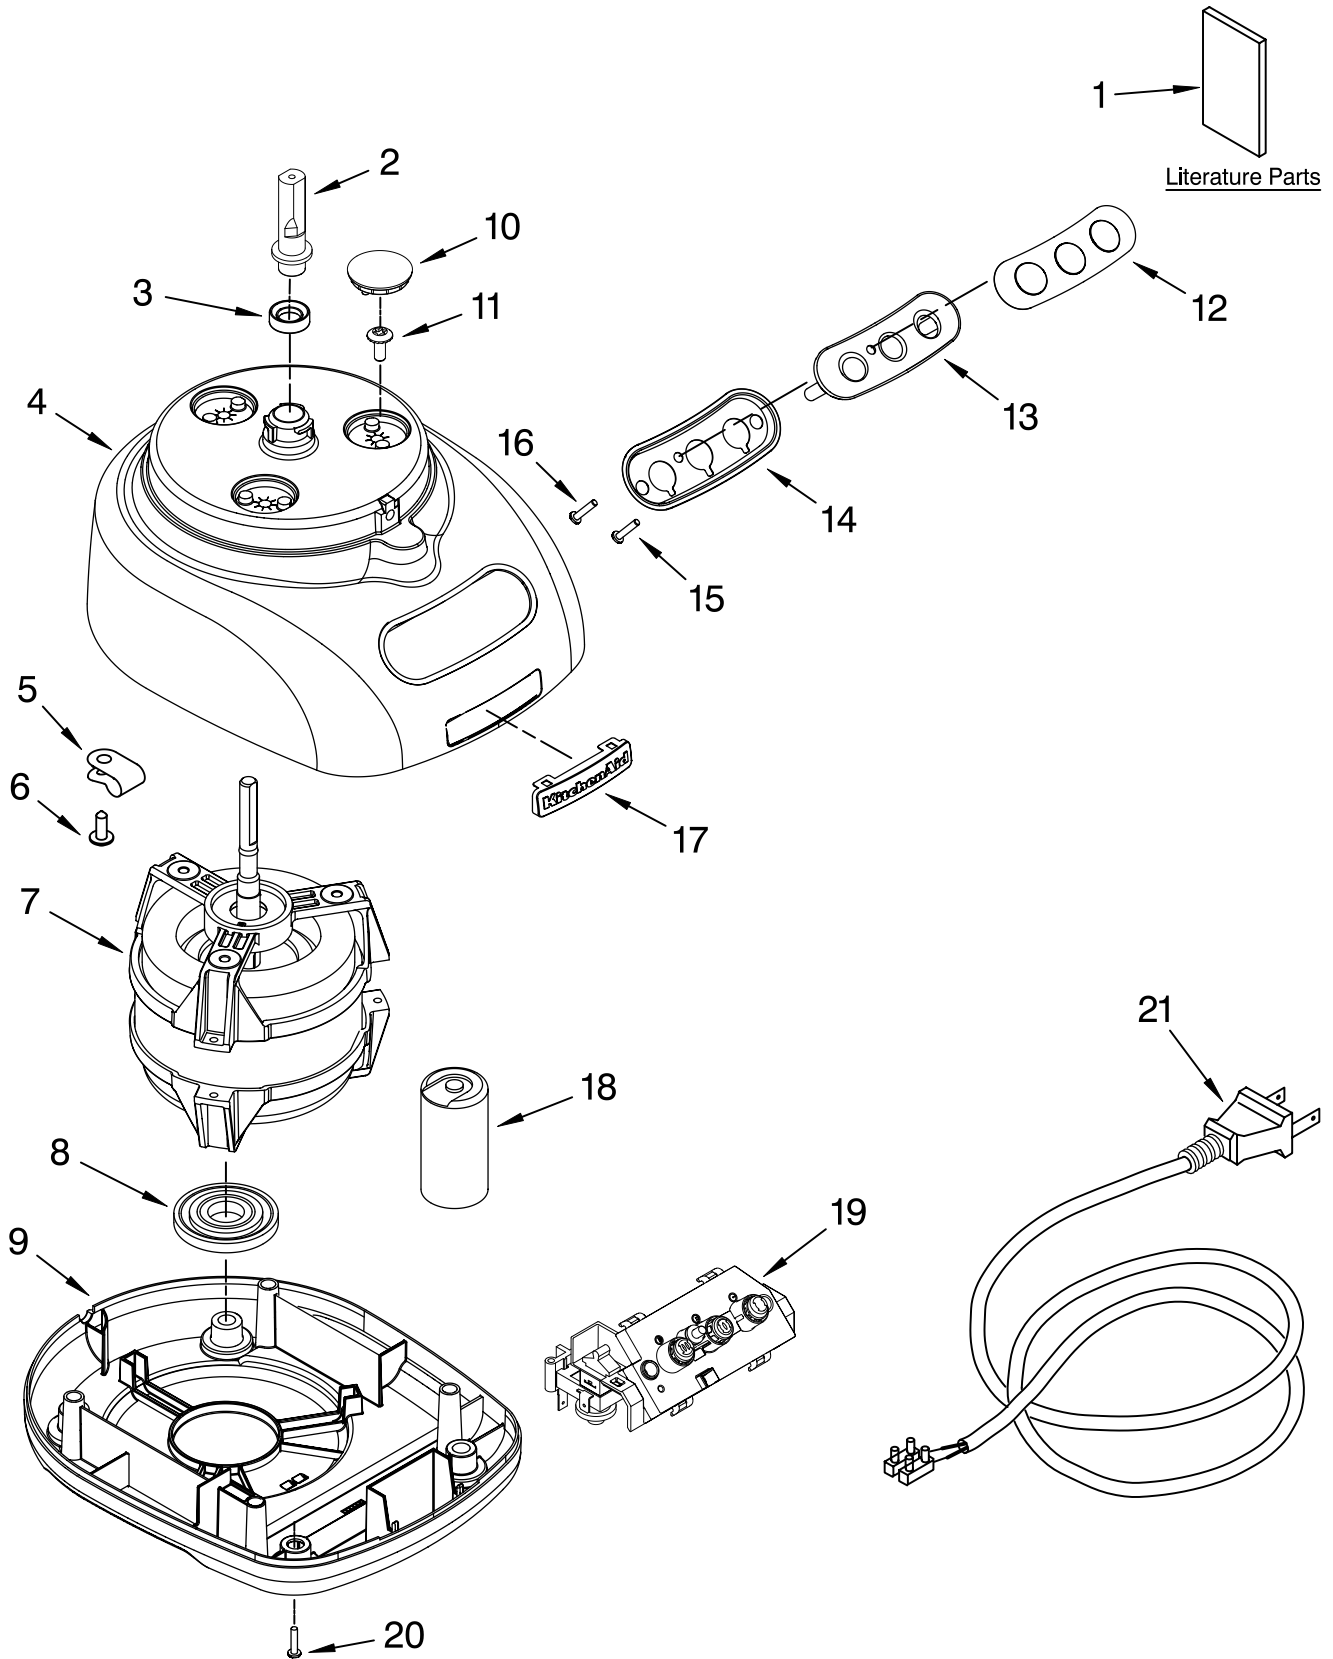

MOTOR AND HOUSING PARTS

FOR MODELS: KFP720__2, 4KFP720__2

FOR ORDERING INFORMATION REFER TO PARTS PRICE LIST

MOTOR AND HOUSING PARTS

FOR MODELS: KFP720__2, 4KFP720__2

<u>Illus.</u> <u>No.</u>	<u>Part</u> <u>No.</u>	<u>DESCRIPTION</u>
1		Literature Parts
	8212299	Use & Care Guide Trilingual
	8212317	Repair Parts List
2	8211816	Sleeve, Motor Shaft
3	8211817	Seal, Oil
4		Housing, Motor
	8211805	White
	8211807	Empire Red
	8211808	Cobalt Blue
	8211809	Onyx Black
	8212297	Blue Willow
5	8211610	Clamp, Cable
6	8211871	Screw, Clamp
7	8212318	Motor
8	8212319	Grommet, Motor
9		Base, Housing
	8211801	White
	8211802	Empire Red
	8211803	Cobalt Blue
	8211804	Onyx Black
	8212296	Blue Willow
10		Cover, Screw
	8212298	White
	8212311	Empire Red
	8212312	Cobalt Blue
	8212313	Onyx Black
	8212310	Blue Willow
11	8211811	Screw, Motor Locking
12	8211878	Cover, Switch
13	8211884	Bezel, Switch Panel
14	8211887	Seal, Switch Panel
15	8211870	Screw, Torx
16	8211812	Screw, Switch Panel
17	8211876	Nameplate
18	8211608	Capacitor
19	8211879	Relay & Switch Assembly
20	8211772	Foot, Black
21		Cord, Power
	8211885	Black
	8211886	White

FOR ORDERING INFORMATION REFER TO PARTS PRICE LIST