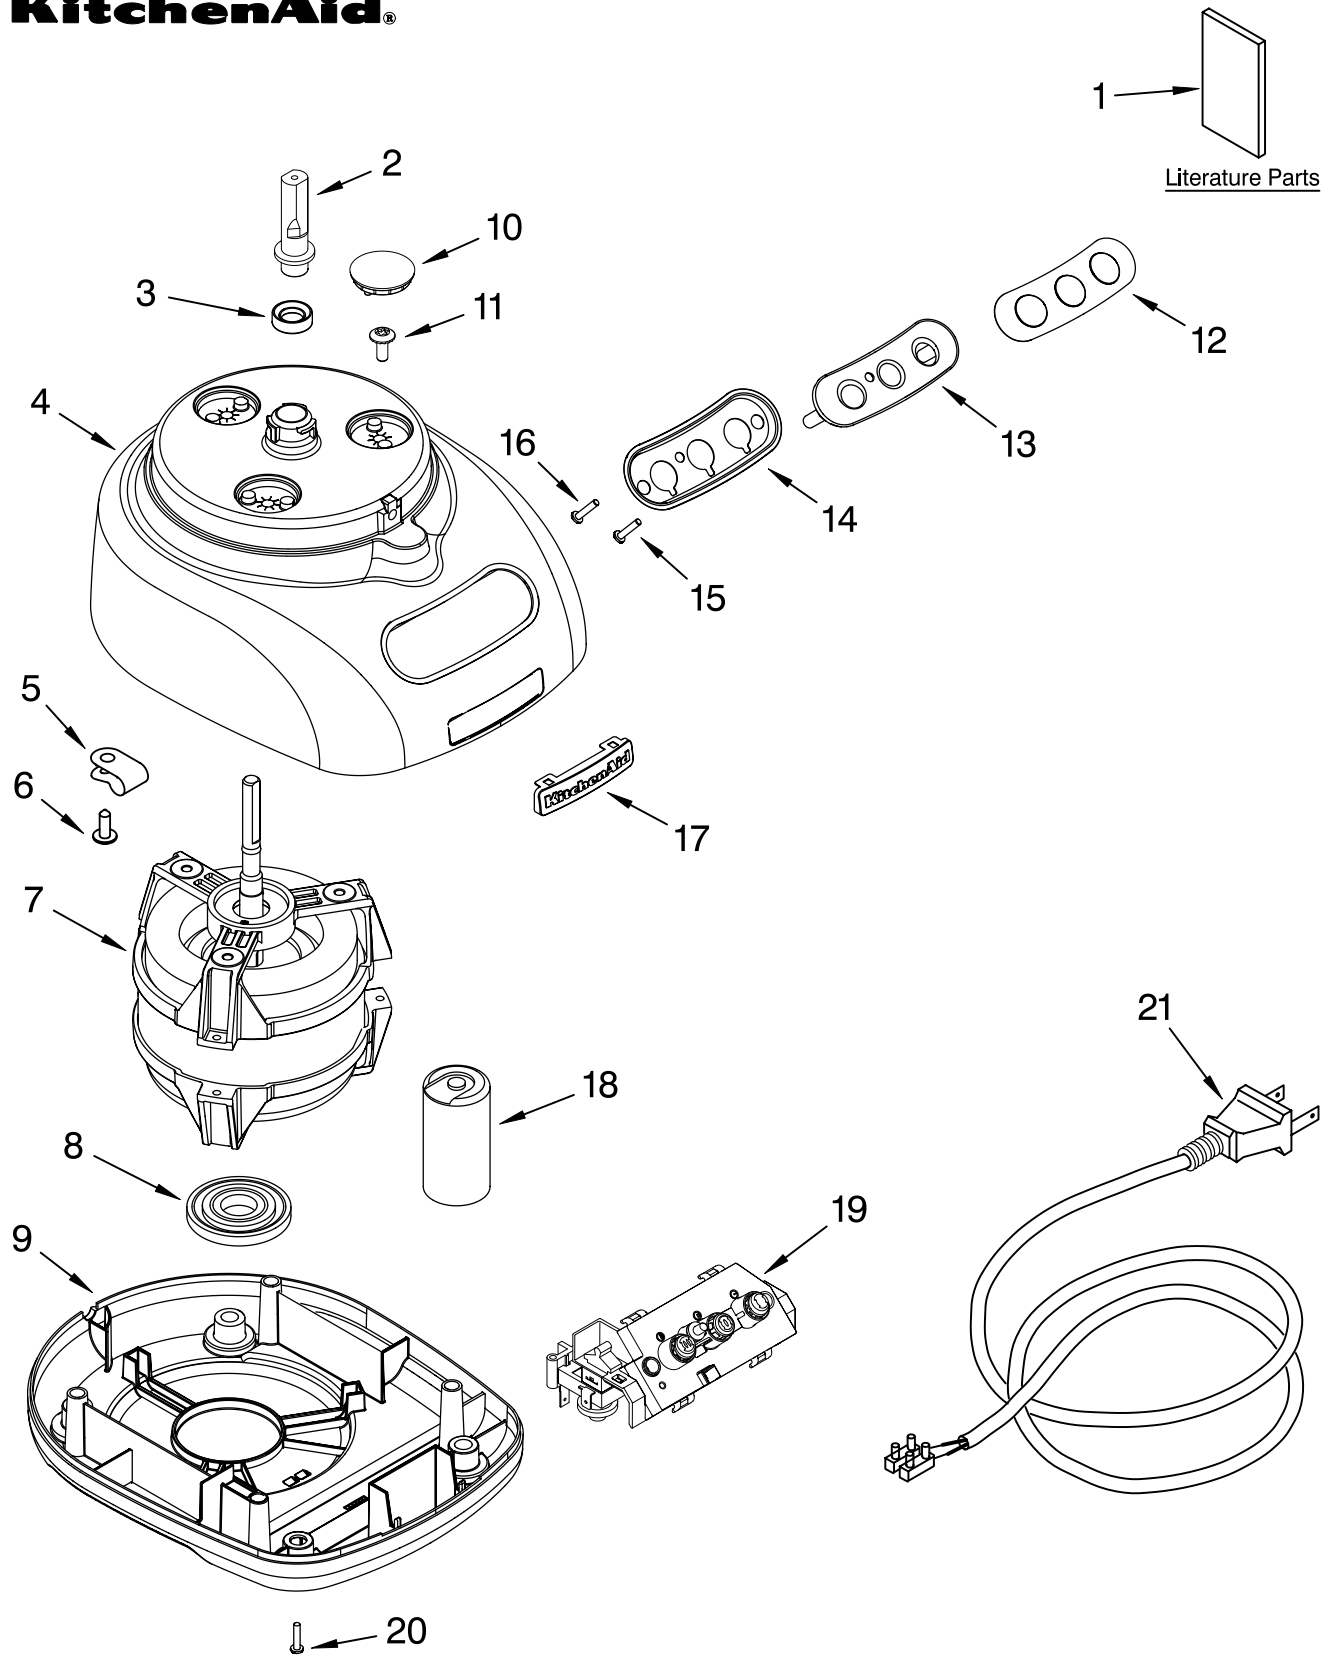

MOTOR AND HOUSING PARTS

For Models: KFP720WH0, KFP720ER0, KFP720OB0, KFP720BU0

For Models: 4KFP720WH0, 4KFP720ER0, 4KFP720OB0, 4KFP720BU0

(White) (Empire Red) (Onyx Black) (Cobalt Blue)

FOOD PROCESSOR
7 Cup

KitchenAid®

FOR ORDERING INFORMATION REFER TO PARTS PRICE LIST