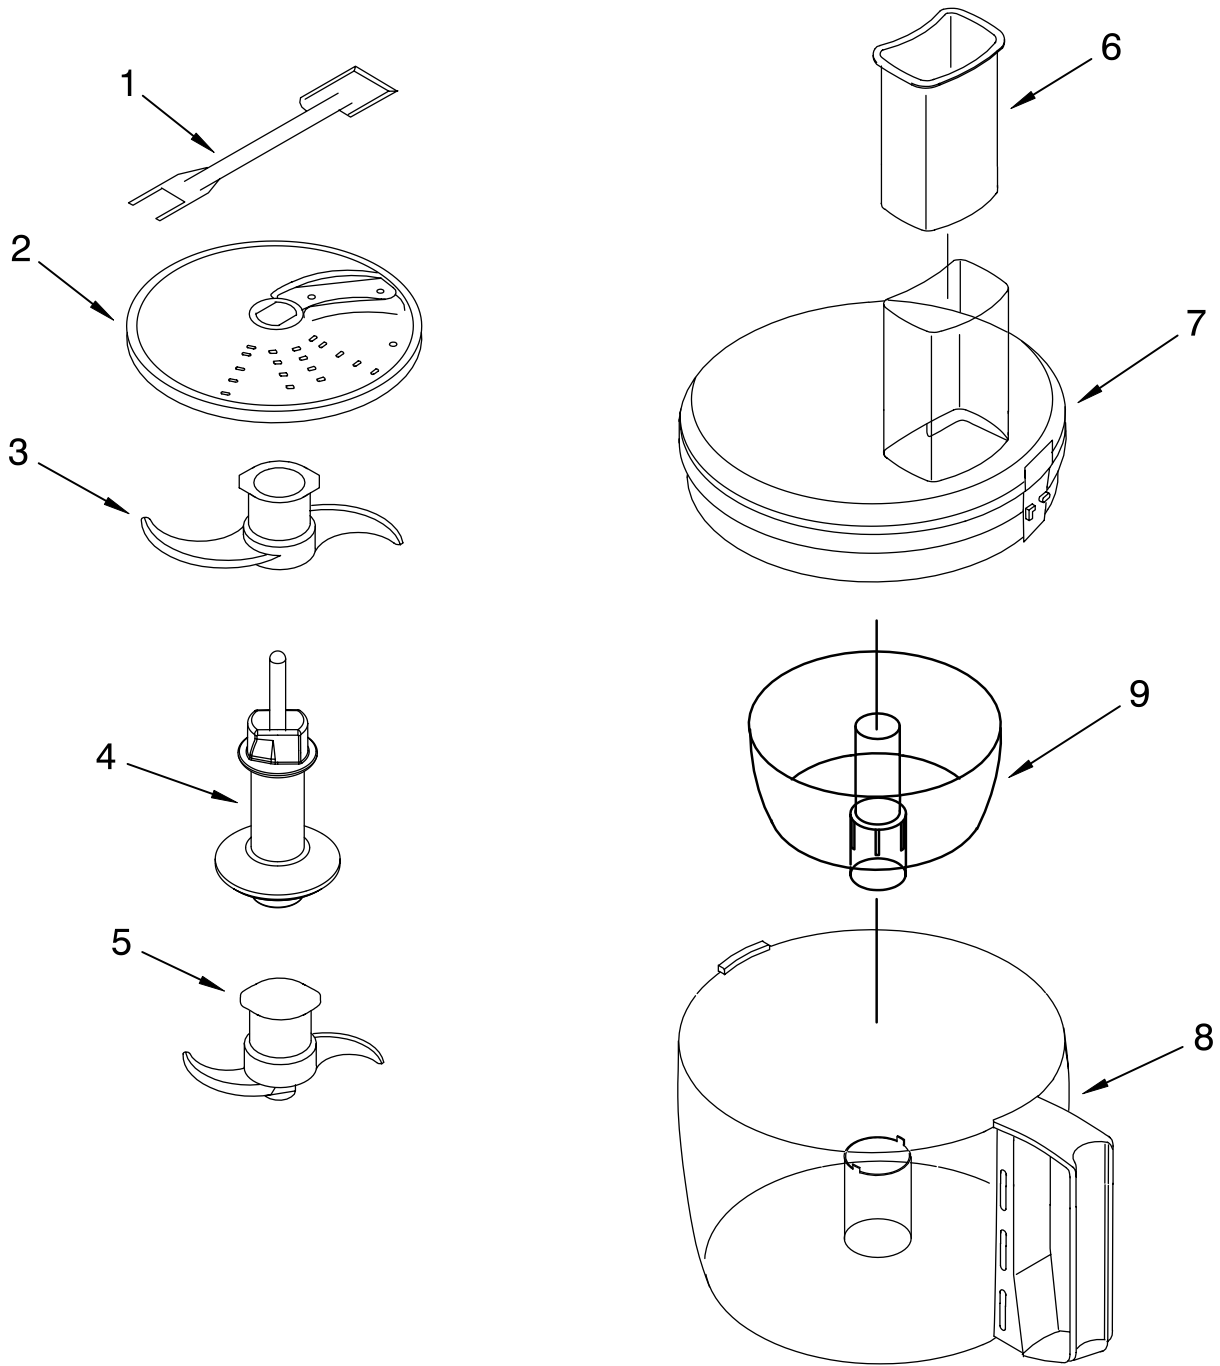

ATTACHMENT PARTS

For Models: KFP720WH0, KFP720ER0, KFP720OB0, KFP720BU0

For Models: 4KFP720WH0, 4KFP720ER0, 4KFP720OB0, 4KFP720BU0
(White) (Empire Red) (Onyx Black) (Cobalt Blue)

FOR ORDERING INFORMATION REFER TO PARTS PRICE LIST

ATTACHMENT PARTS

For Models: KFP720WH0, KFP720ER0, KFP720OB0, KFP720BU0

For Models: 4KFP720WH0, 4KFP720ER0, 4KFP720OB0, 4KFP720BU0
(White) (Empire Red) (Onyx Black) (Cobalt Blue)

Illus. No.	Part No.	DESCRIPTION
1	8211760	Spatula
2	8211897	Disc, Slicing 2mm & Grating 4mm
3	8211902	Mini Blade
4	8211900	Adapter, Shaft & Disc
5	8211903	Blade
6		Pusher, Food
	8211892	White
	8211893	Empire Red
	8211894	Onyx Black
	8211895	Cobalt Blue
7	8211891	Cover, Work Bowl
8		Bowl, Work
	8211906	White
	8211907	Empire Red
	8211908	Onyx Black
	8211890	Cobalt Blue
9	8211905	Bowl, Mini

FOR ORDERING INFORMATION REFER TO PARTS PRICE LIST