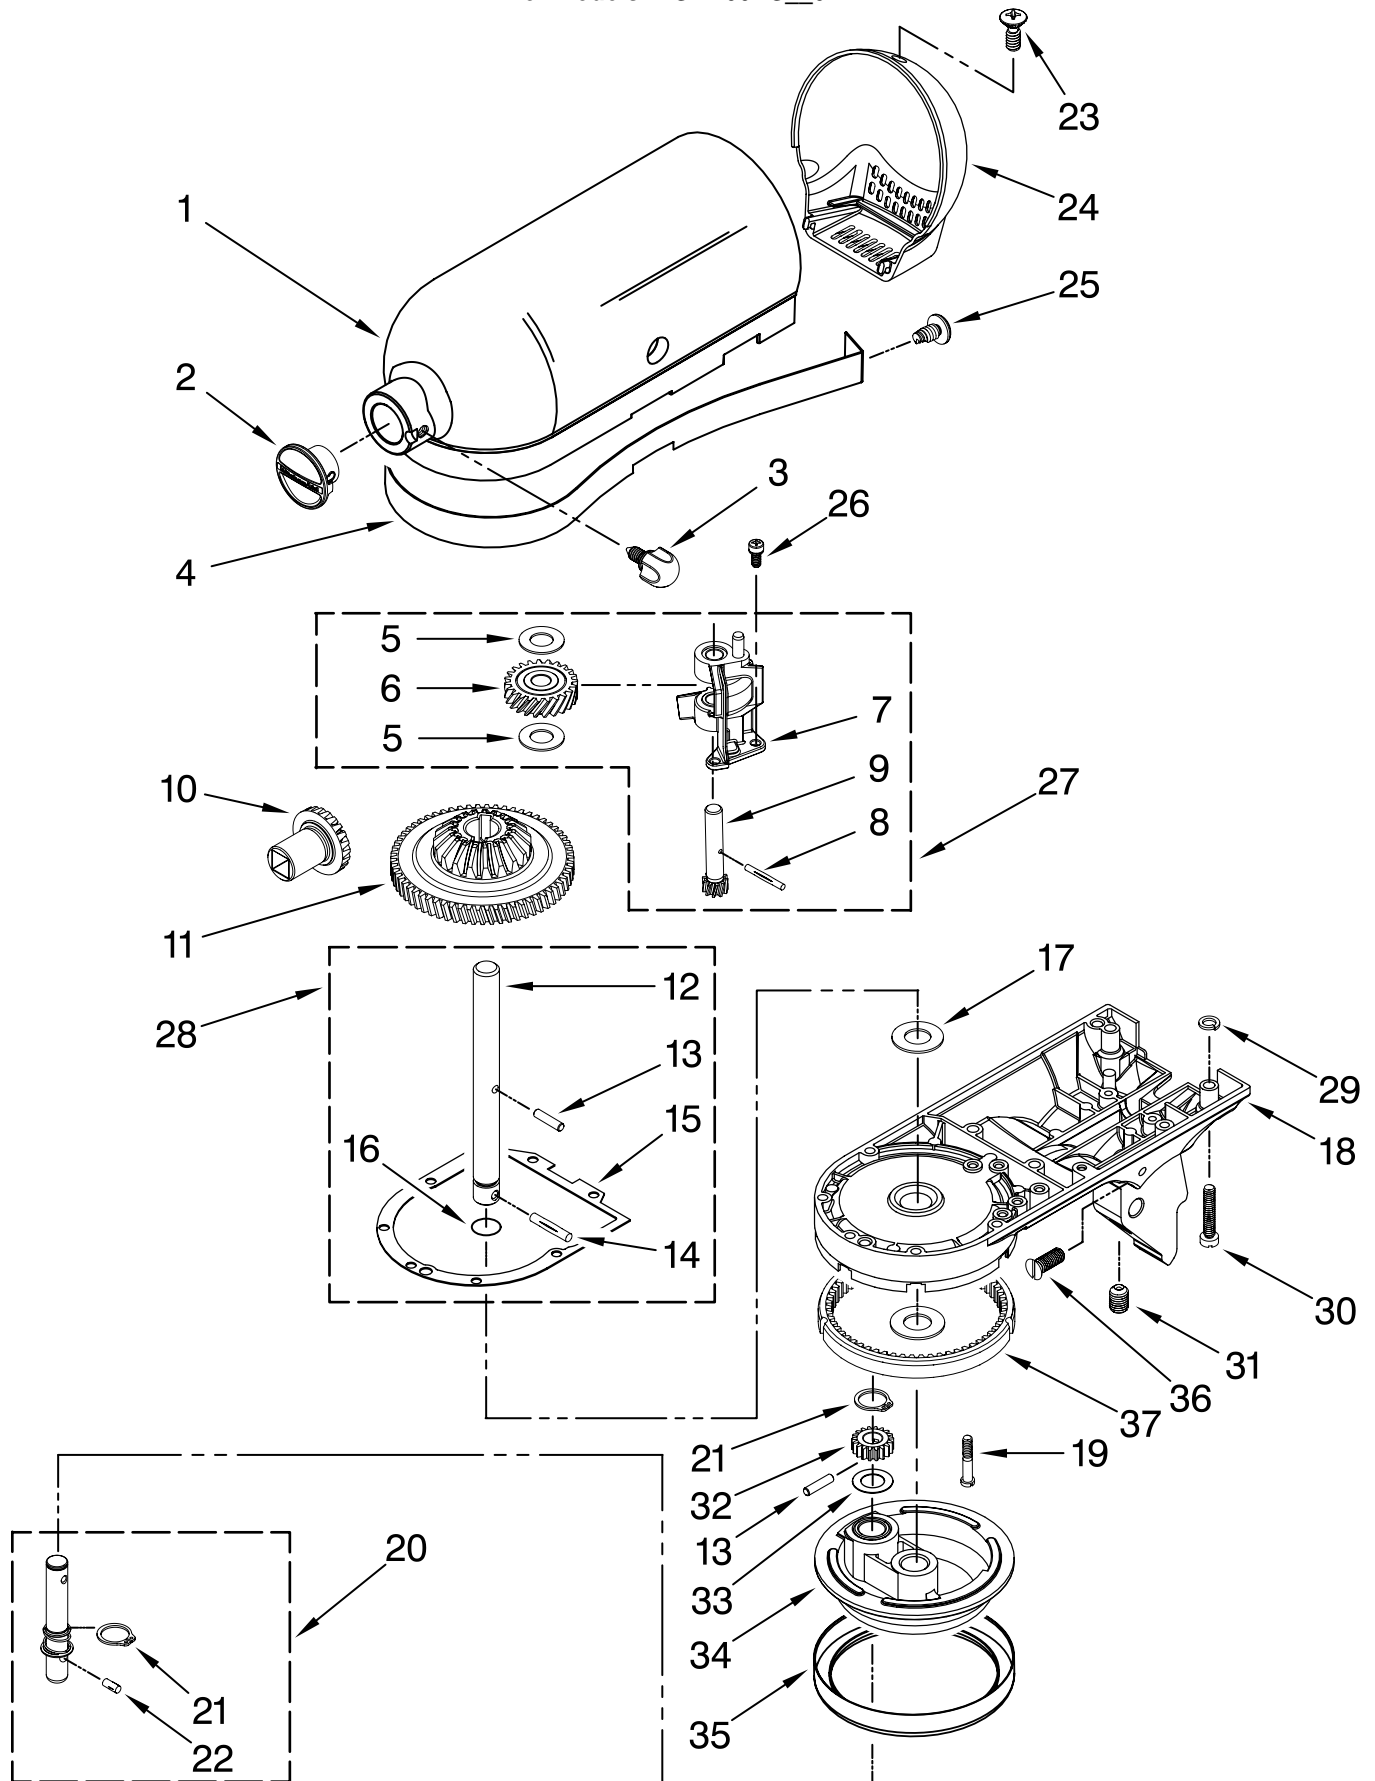

CASE, GEARING AND PLANETARY UNIT

For Models: KSM100PS_0

FOR ORDERING INFORMATION REFER TO PARTS PRICE LIST

CASE, GEARING AND PLANETARY UNIT

For Models: KSM100PS__0

Illus. No.	Part No.	DESCRIPTION
1	**	Gearcase Motor Housing
2		Cap, Attachmnt Hub
	242765-2	Chrome
	242765-4	Painted
3		Thumb Screw
	9709194	Black
	9709196	Grey
4	**	Band, Trim
5	3180161	Washer
6	W10112253	Worm Gear
7	240308	Worm Gear Bracket And Bearing
8	9705444	Pin
9	240210-2	Shaft & Pinion
10	9705130	Gear, Attachment Hub Level
11	9709627	Bevel Pinion Center Gear
12	240026	Shaft, Vertical Center
13	240018-1	Pin (Vertical Center Shaft)
14	9705443	Pin, Groove
15	4162324	Gasket, Transmissn
16	67500-55	O-Ring
17	3180163	Washer
18	**	Lower Gear Case
19	103994	Screw
20	4176067	Shaft, Agitator
21	9703438	Ring, Retaining
22	9704677	Pin, Groove
23	4162914	Screw
24	**	Cover, End
25	311932	Screw
26	3400022	Screw
27	240309-2	Gear, Worm and Bracket
28	4160474	Center Shaft & O-Ring
29	8533914	Washer, Spring Lock
30	3400025	Screw
31	3400203	Screw, Set
32	9703903	Pinion, Gear Agitator Shaft
33	9706090	Washer
34	**	Planetary
35	240285	Ring, Planetary Drip
36	89411	Screw, Adjusting
37	9703904	Gear, Internal

**Refer to Pages 2 & 3