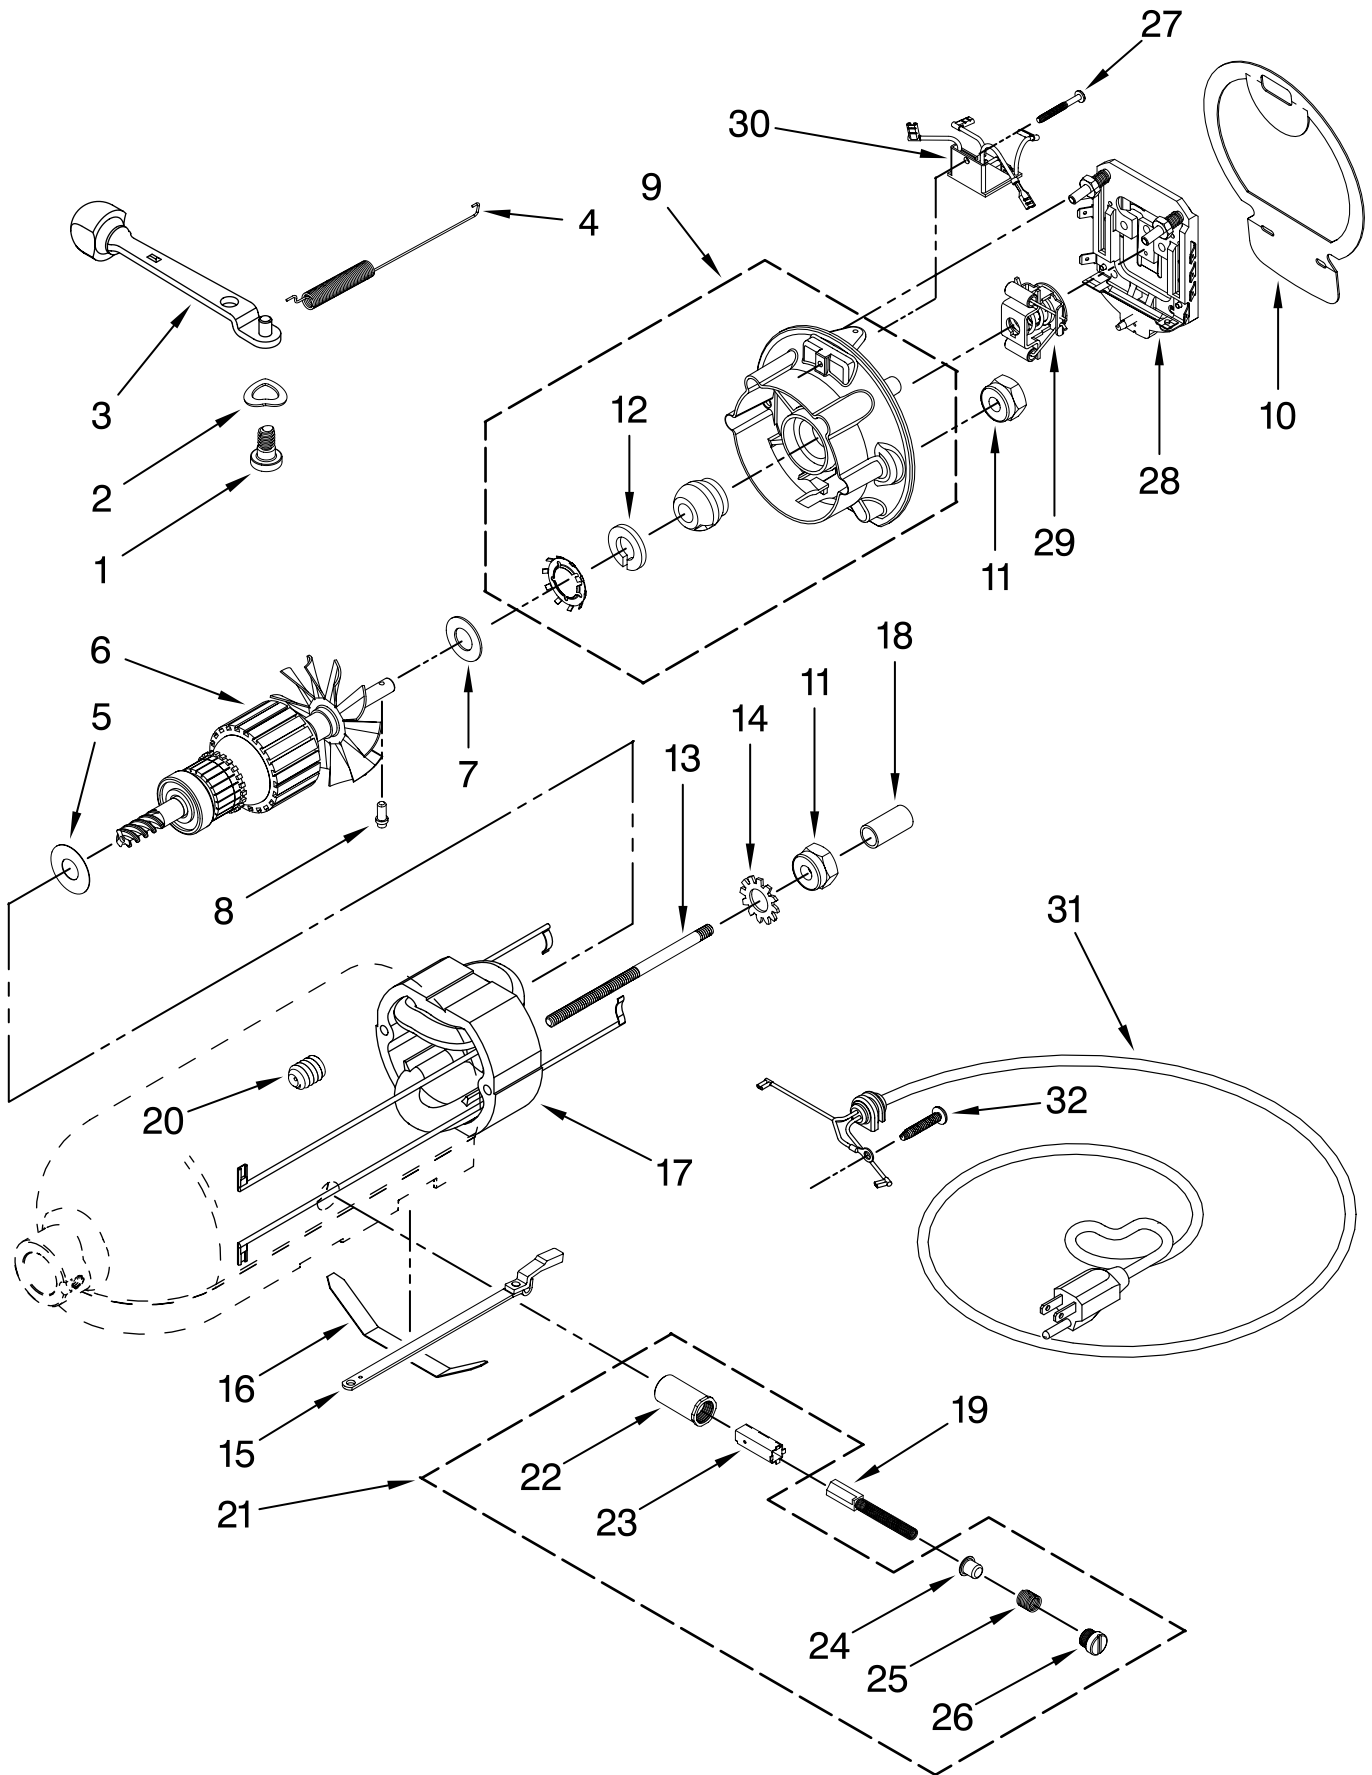

MOTOR AND CONTROL PARTS

For Models: KSM100PS_0

FOR ORDERING INFORMATION REFER TO PARTS PRICE LIST

MOTOR AND CONTROL PARTS

For Models: KSM100PS__0

Illus. No.	Part No.	DESCRIPTION
1	110679	Screw, Pivot
2	116241	Washer, Spring
3		Lever, Speed Control Assy
	9709276	Black
	9709277	Storm Grey
4	3183680	Spring, Control Plate
5	9704324	Washer, Ball Bearing (Front)
6	9708315	Armature & Bearing
7	3180162	Washer
8	16998	Stud, Governor Drive
9	3180526	Bracket, Bearing Assembly
10	3184356	Seal, End
11	W10131078	Nut
12	3180238	Washer
13	240769	Screw
14	W10068270	Washer
15	3184176	Speed Link & Cam
16	240205	Spring, Flat
17	9702695	Field Assembly
18	4162634	Sleeve, Motor Stud
19	9706416	Brush, Carbon
20	9707926	Screw, Set
21	4162546	Brush Holder
22	3179908	Housing, Brush Holder
23	240680	Insert, Brush Holder
24	116286	Cap, Spring Seat
25	116287	Spring, Cap
26		Cap, Brush Holder
	3184212	Black
	3184211	White
27	W10068260	Screw
28	W10119326	Plate, Control Asy
29	17830	Governor Assembly
30	9706595	Board, Phase Control
31		Cord, Power
	W10164882	White
	W10164883	Black
32	3184609	Screw, Self Tap

FOR ORDERING INFORMATION REFER TO PARTS PRICE LIST