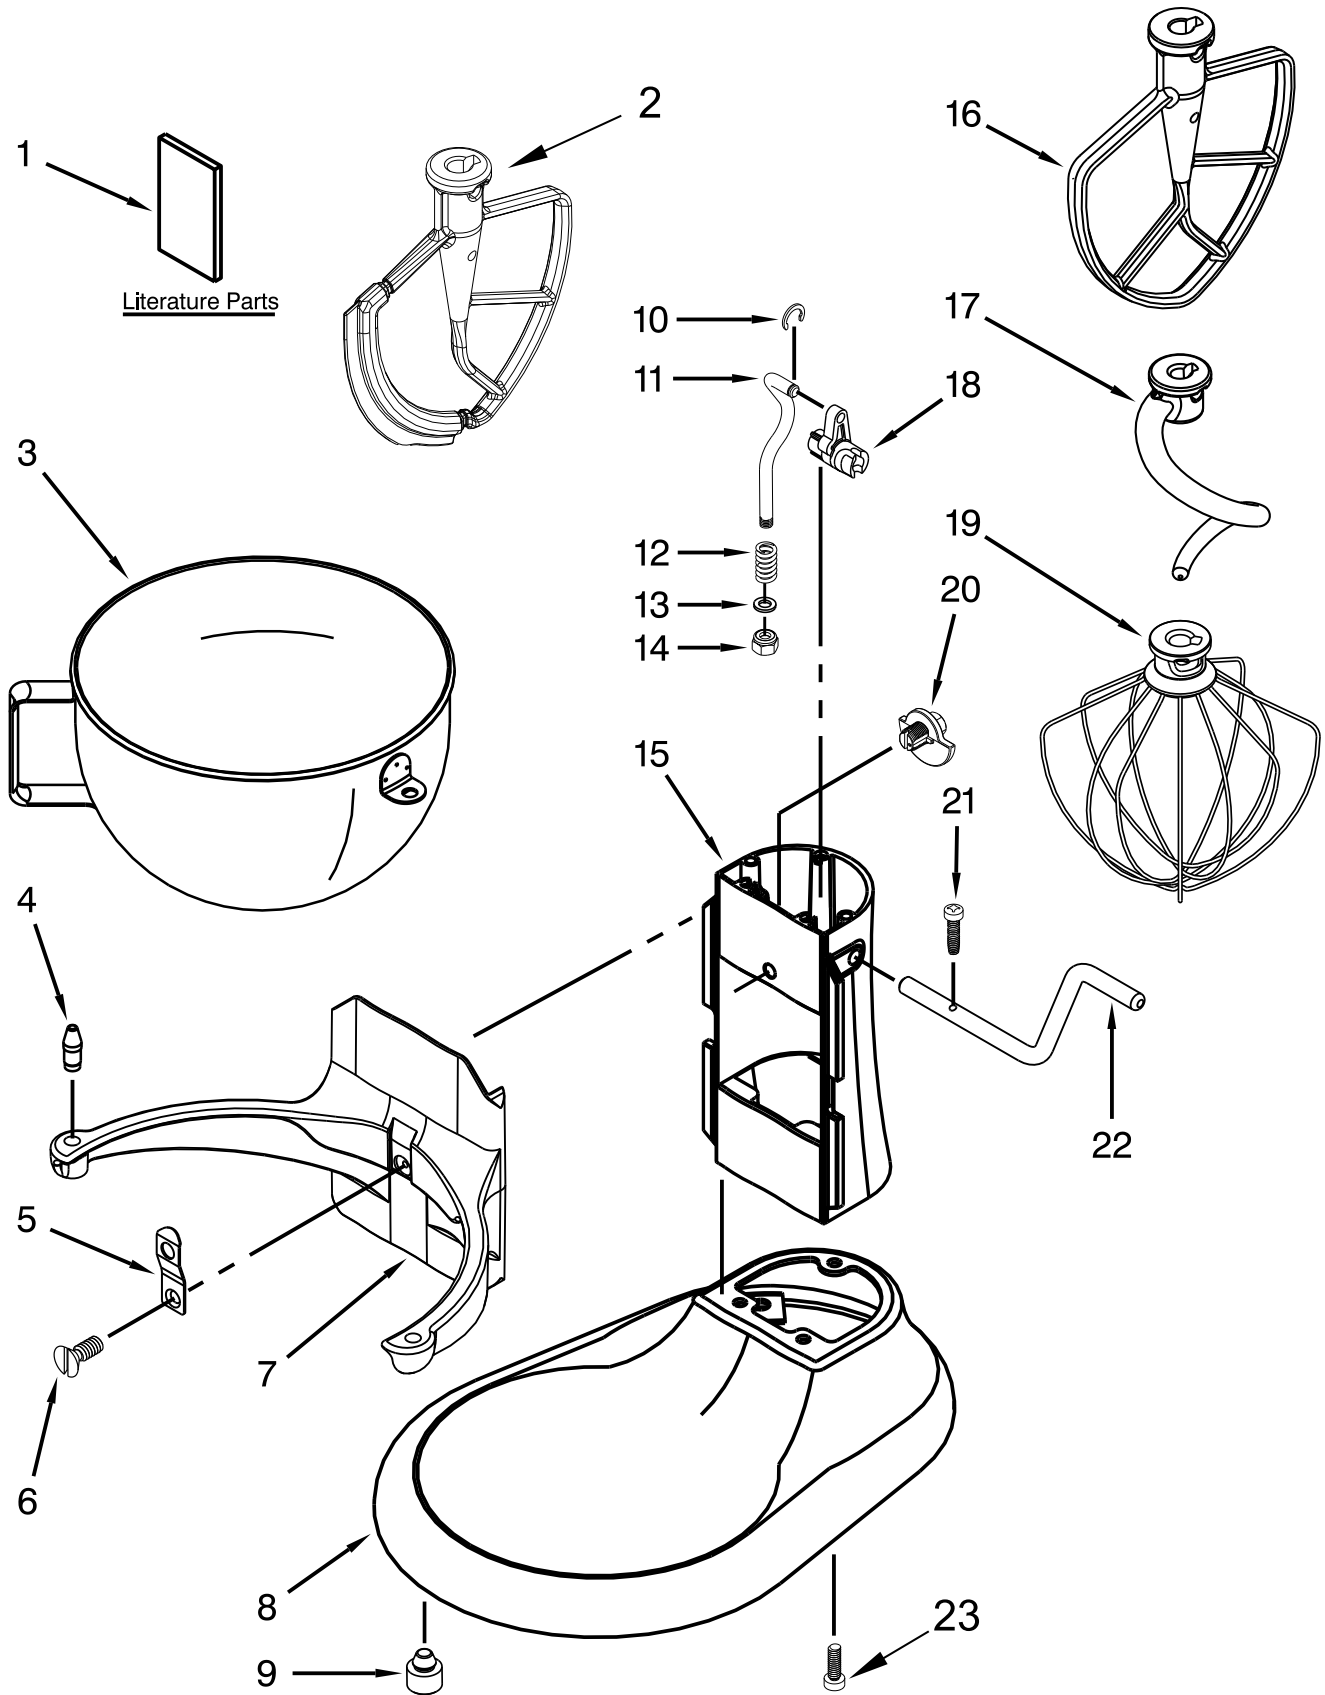

BASE AND PEDESTAL UNIT

BASE AND PEDESTAL UNIT

<u>Illus.</u> <u>No.</u>	<u>Part No.</u>	<u>Description</u>
1		Literature Parts
	9708308	Guide, Use and Care
	9709962	Guide, Use and Care
2	W10317473	Beater, Flex Edge
3		Bowl
	9703550	5 Qt. Bowl
	W10309727	5.5 Qt., Wide Bowl
4	240185	Pin, Retaining Bowl
5	W10504114	Clip, Bowl Retainer
6	3400018	Screw
7		Bowl Support and Pins (Refer to Color Variation Parts Page)
8		Base and Foot Assembly (Refer to Color Variation Parts Page)
9	9708649	Foot
10	9703307	Ring, Retaining
11	9706787	Rod, Bowl Lift
12	9237	Spring, Lift Rod
13	9703439	Washer
14	8533907	Nut
15		Column and Pins (Refer to Color Variation Parts Page)
16		Beater, Flat
	9703485	Beater, Flat (Burnished)
	9708610	Beater, Flat (Coated)
17		Hook, Dough
	9703655	Hook, Dough (Burnished)
	W10524720	Hook, Dough (Coated)
18	9706885	Arm, Bowl Lift
19	9703491	Whip, Wire
20	9703426	Cam, Adjusting
21	3400863	Screw
22	9706788	Handle, Bowl Lift
23	3400200	Screw