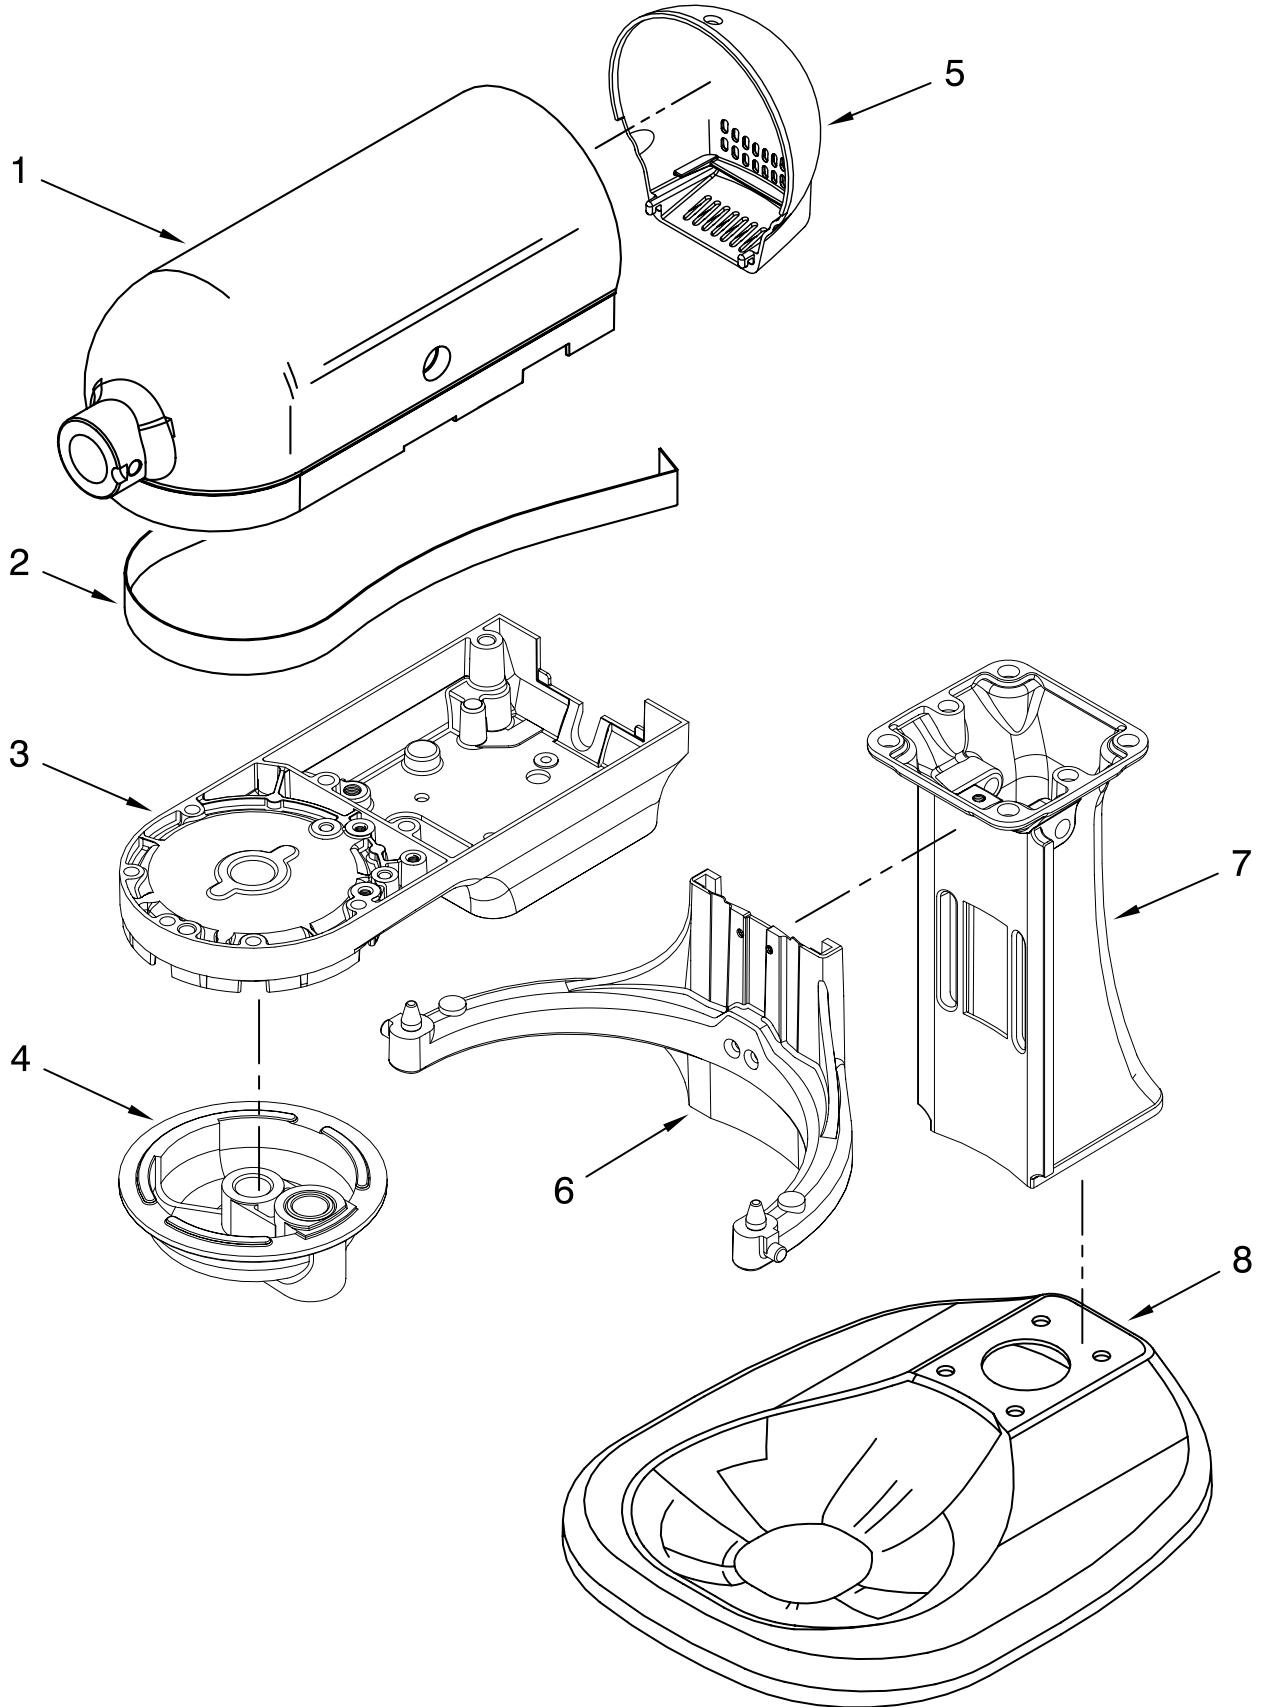

COLOR VARIATION PARTS

For Models: KSM450_0

FOR ORDERING INFORMATION REFER TO PARTS PRICE LIST