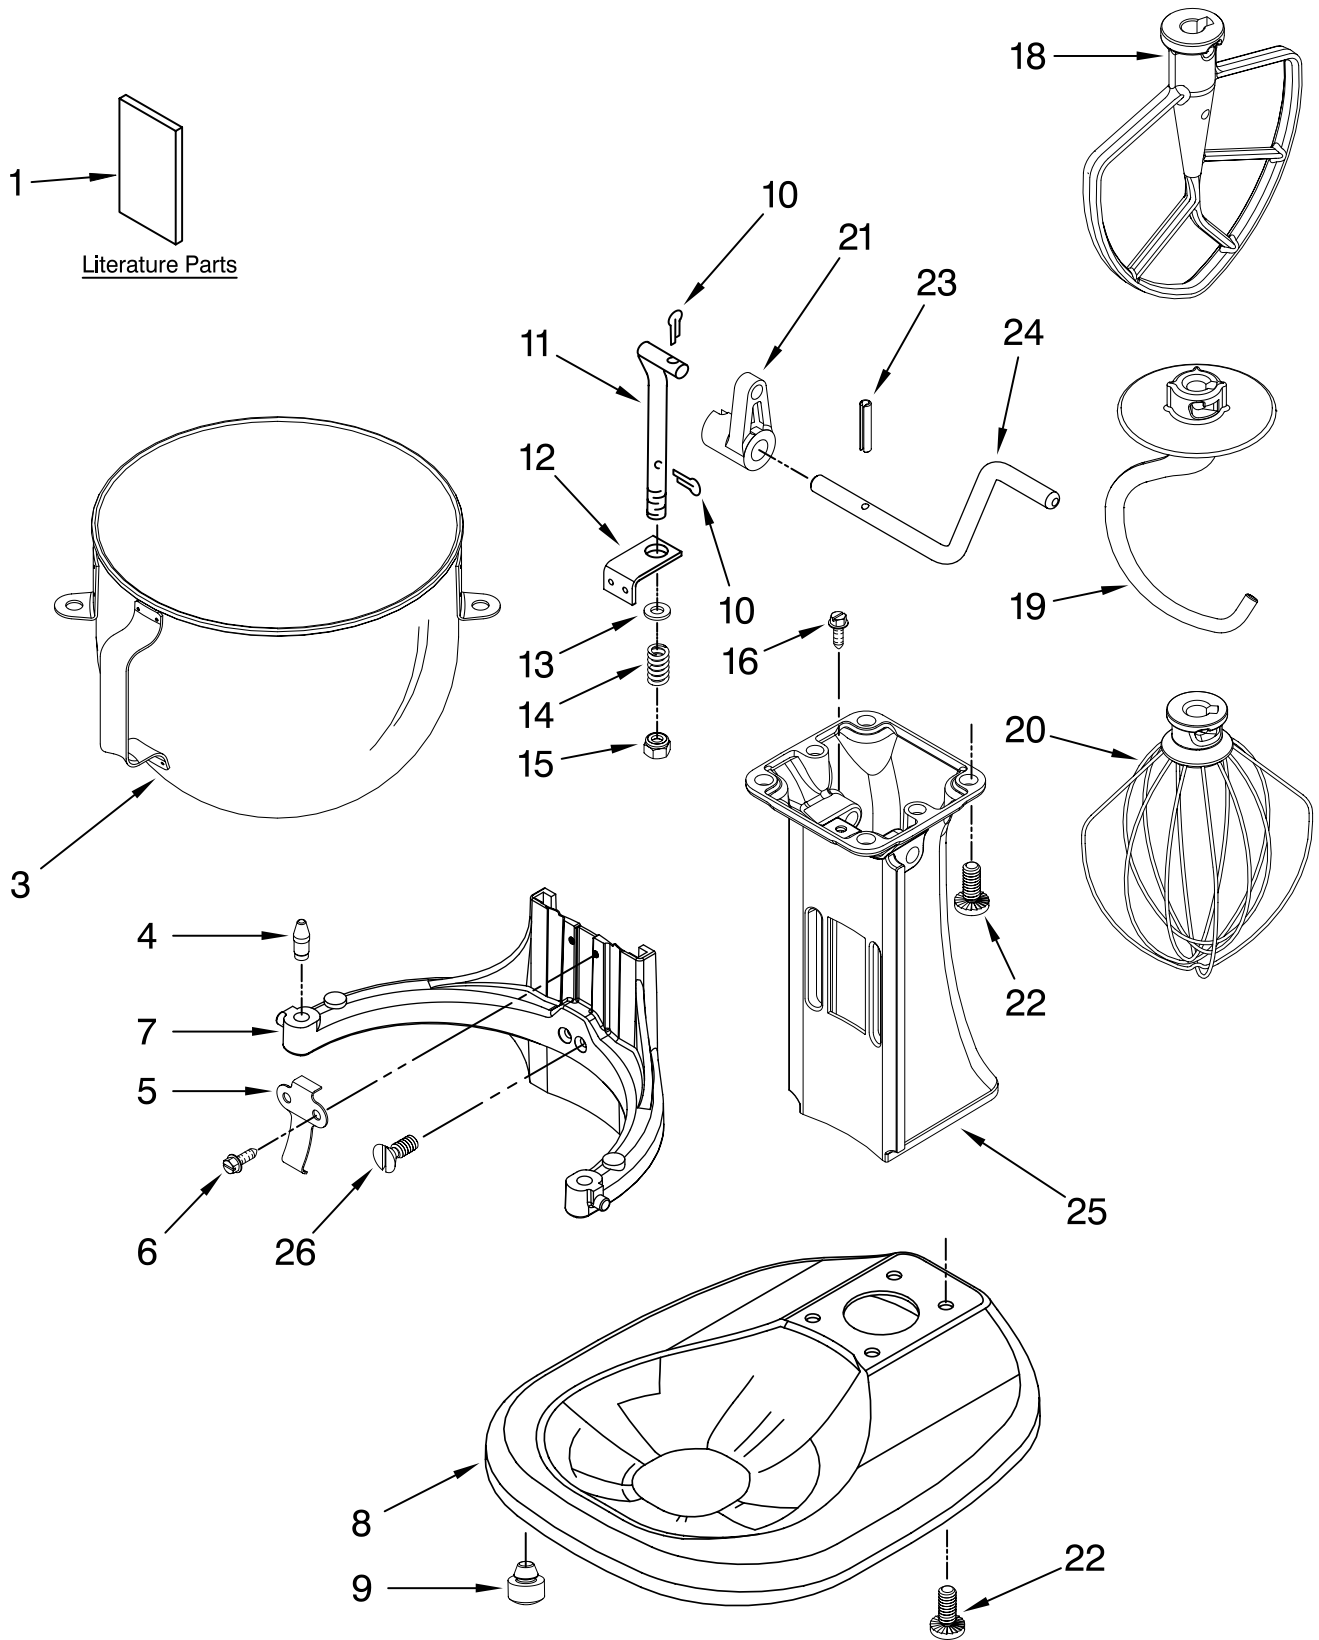

BASE AND PEDESTAL UNIT

For Models: KSM450_0

FOR ORDERING INFORMATION REFER TO PARTS PRICE LIST

BASE AND PEDESTAL UNIT

For Models: KSM450__0

Illus. No.	Part No.	DESCRIPTION
1		Literature Parts
	W10171783	Use & Care Gde, Bi
	W10216827	Repair Parts List
3	W10146362	Bowl, 4 1/2 Qt.
4	240185	Pin, Bowl Locating
5	3182857	Latch, Bowl Spring
6	3400024	Screw
7	**	Bowl Support & Pns
8	**	Base & Foot Assy
9	9708649	Foot
10	9704608	Pin, Cotter
11	9085	Rod, Bowl Lift
12	240169	Bracket, Bowl Lift
13	WS00323	Washer
14	9237	Spring
15	8533907	Nut
16	3182904	Screw
18	240235-4	Beater, Flat
19	3183233	Hook, Dough
20	9704309	Whip, Wire
21	241764	Arm, Bowl Lift
22	240912	Screw
23	9703442	Pin, Roll
24	9079	Handle, Bowl Lift
25	**	Column Assembly
26	3400018	Screw

**Refer to Page 3
Color Variation Parts