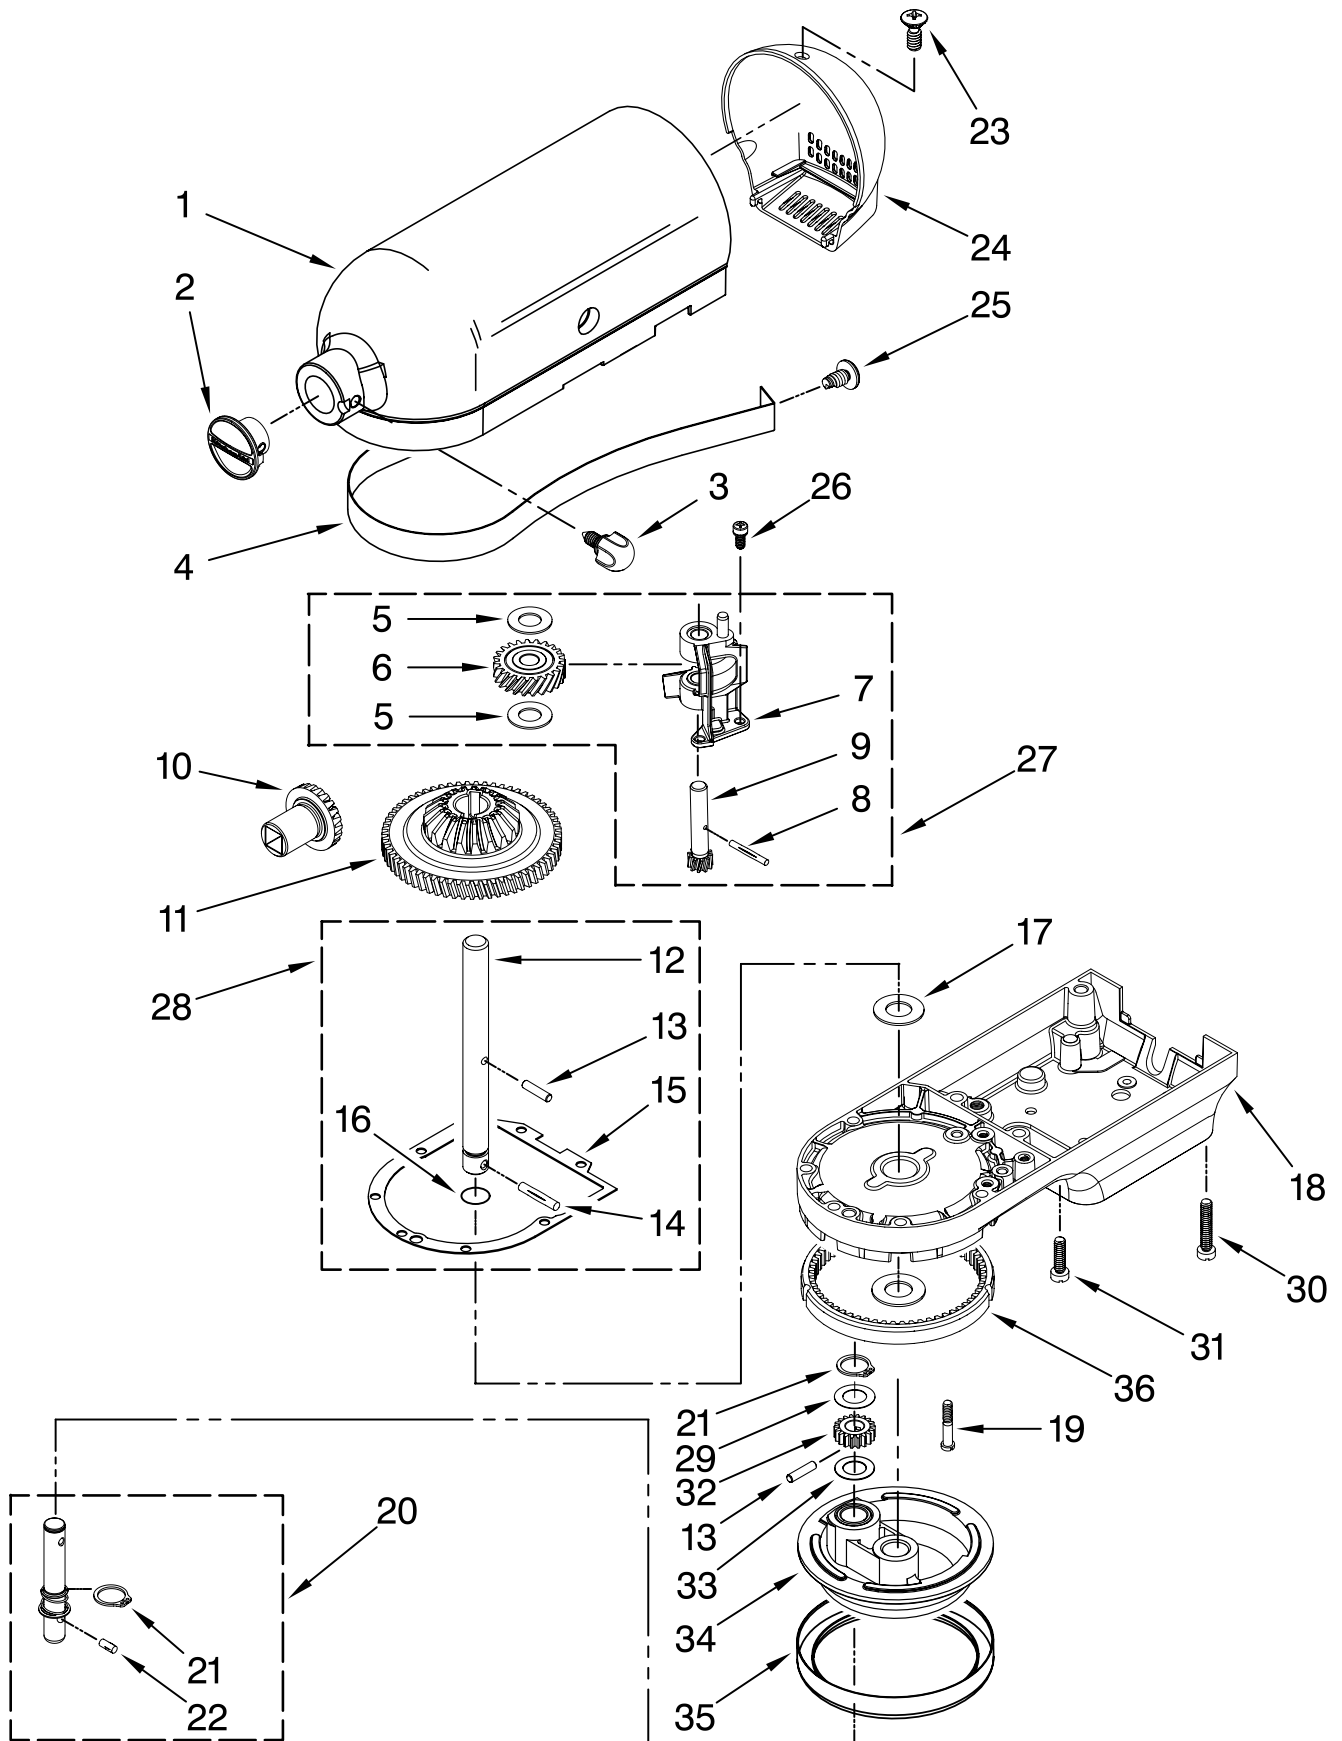

CASE, GEARING AND PLANETARY UNIT

For Models: KSM450_0

FOR ORDERING INFORMATION REFER TO PARTS PRICE LIST

CASE, GEARING AND PLANETARY UNIT

For Models: KSM450__0

<u>Illus. No.</u>	<u>Part No.</u>	<u>DESCRIPTION</u>
1	**	Motor Housing
2	242765-2	Cap, Attachment Hub
3	9709194	Thumb Screw
4	**	Band, Trim
5	3180161	Washer, Fiber
6	W10112253	Gear, Worm
7	240308	Worm Gear Bracket and Bearing
8	9705444	Pin
9	240210-2	Shaft & Pinion
10	9705130	Gear, Attachment Hub Bevel
11	9709627	Bevel Pinion and Center Gear
12	240026	Shaft, Vertical Center
13	240018-1	Pin (Vertical Center Shaft)
14	9705443	Pin, Groove
15	4162324	Gasket, Transmssn
16	67500-55	"O" Ring
17	3180163	Washer
18	**	Lower Gearcase
19	103994	Screw
20	4176067	Shaft, Agitator
21	9703438	Ring, Retaining
22	9704677	Pin, Groove
23	4162914	Screw
24	**	Cover, End
25	311932	Screw
26	3400022	Screw
27	240309-2	Worm Gear Bracket and Gear
28	4160474	Center Shaft and "O" Ring
29	8533910	Washer
30	3400025	Screw
31	3400026	Screw
32	9703903	Pinion, Gear (Agitator Shaft)
33	9706090	Washer, Shim
34	**	Planetary
35	240285	Ring, Planetary Drip
36	9703904	Gear, Internal

**Refer to Page 3
Color Variation Parts