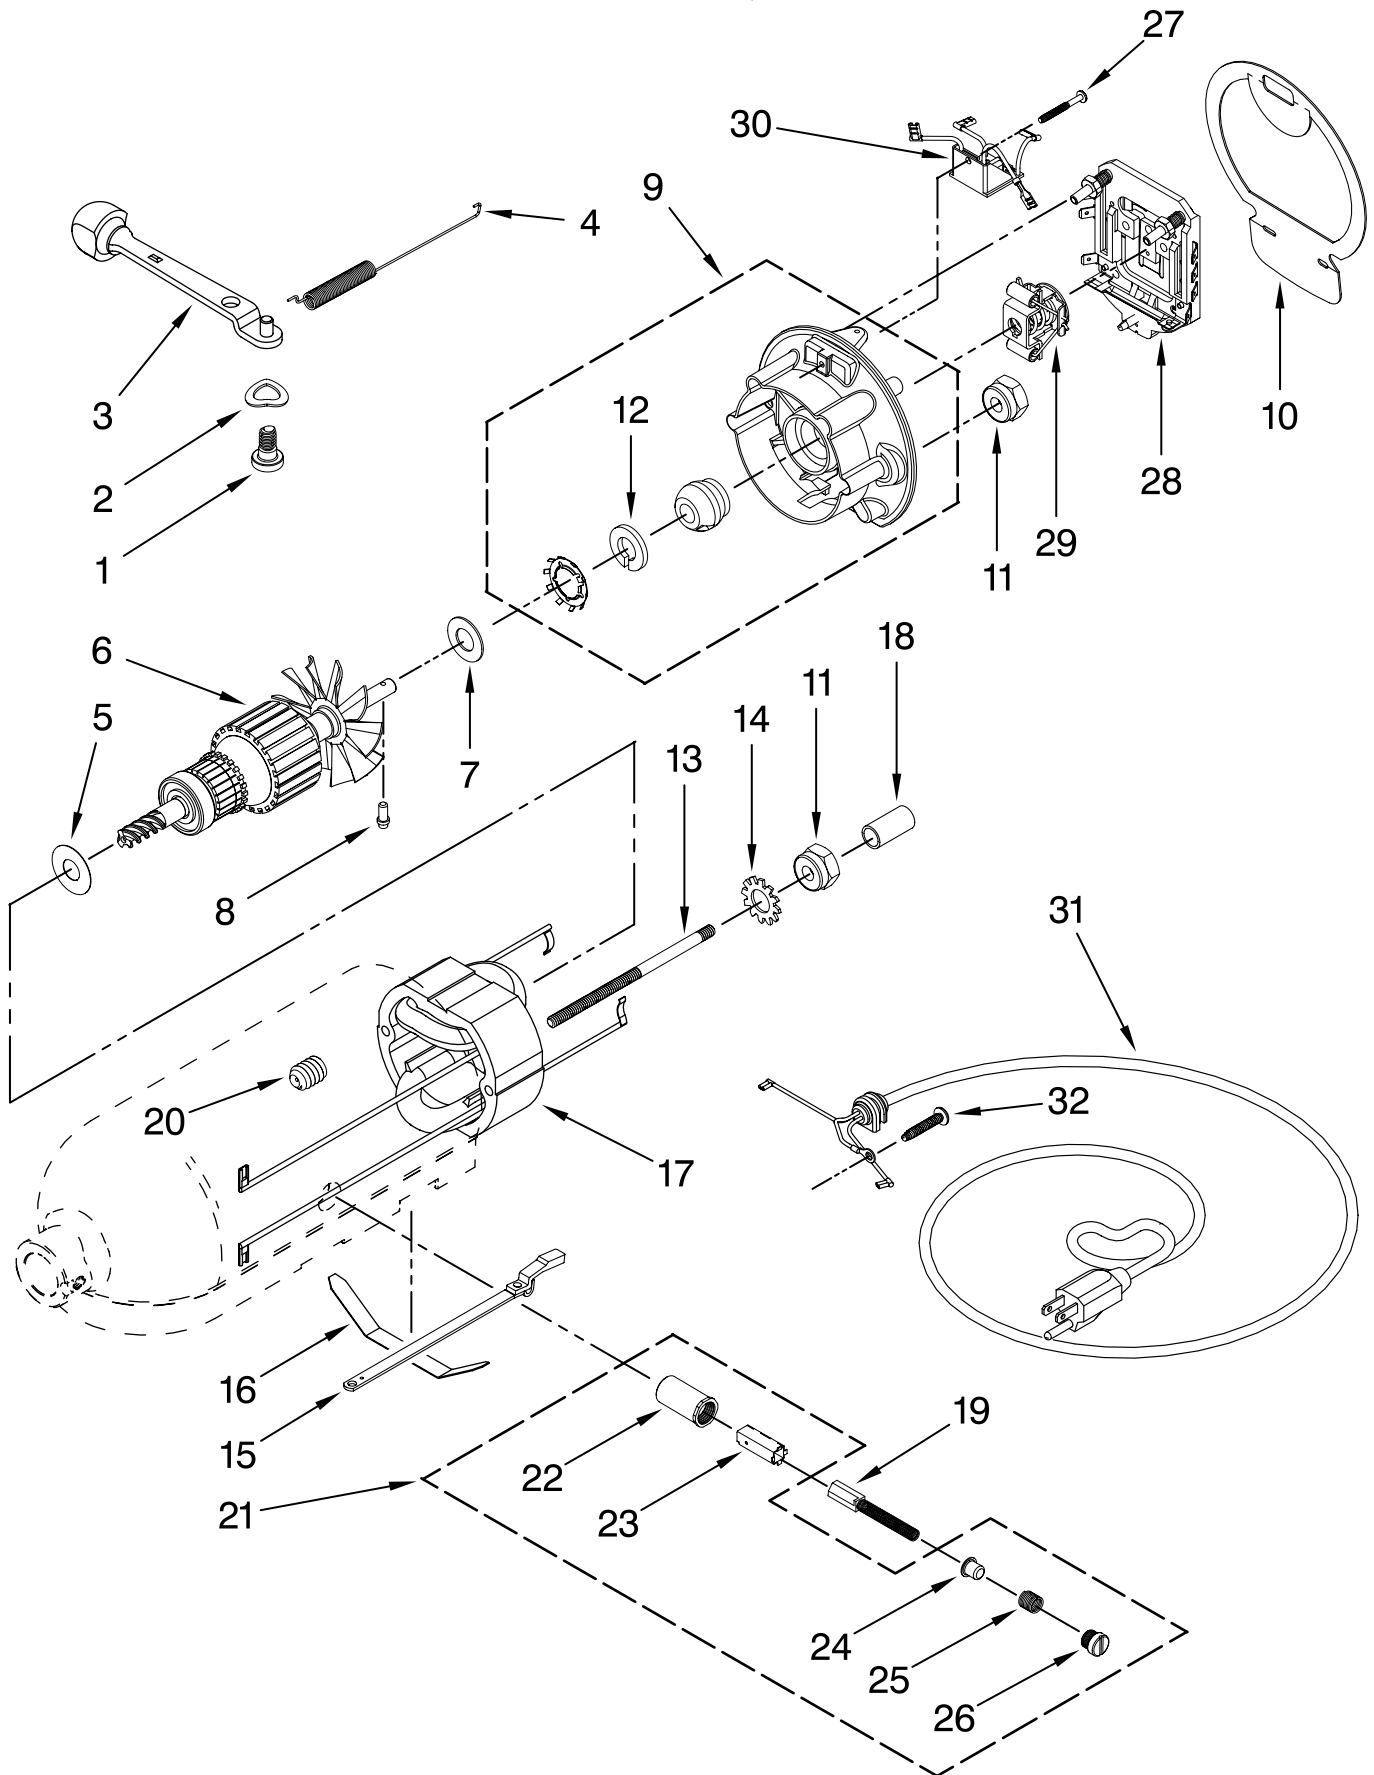

MOTOR AND CONTROL PARTS

For Models: KSM150PS__0, 4KSM150PS__0

FOR ORDERING INFORMATION REFER TO PARTS PRICE LIST

MOTOR AND CONTROL PARTS

For Models: KSM150PS__0, 4KSM150PS__0

Illus. No.	Part No.	DESCRIPTION
1	110679	Screw, Pivot
2	116241	Washer, Spring
3		Lever, Speed Control Assy
	9709276	Black
	3184194	White on White
	3184195	Almond Creme
4	3183680	Spring, Control Plate
5	9704324	Washer, Ball Bearing (Front)
6	9708315	Armature & Bearing
7	3180162	Washer
8	16998	Stud, Governor Drive
9	3180526	Bracket, Bearing Assembly
10	240775-1	Seal, End
11	W10131078	Nut
12	3180238	Washer
13	240769	Screw
14	W10068270	Washer
15	3184176	Speed Link & Cam
16	240205	Spring, Flat
17	9702695	Field Assembly
18	4162634	Sleeve, Motor Stud
19	9706416	Brush, Carbon
20	9707926	Screw, Set
21	4162546	Brush Holder
22	3179908	Housing, Brush Holder
23	240680	Insert, Brush Holder
24	116286	Cap, Spring Seat
25	116287	Spring, Cap
26		Cap, Brush Holder
	3184212	Black
	3184211	White
	3184213	Almond Creme
27	W10068260	Screw
28	240904-2	Control Plate Assy
29	17830	Governor Assembly
30	9706595	Phase Control Brd
31		Cord, Power
	W10164882	White
	W10164883	Black
32	3184609	Screw, Self Tap

FOR ORDERING INFORMATION REFER TO PARTS PRICE LIST