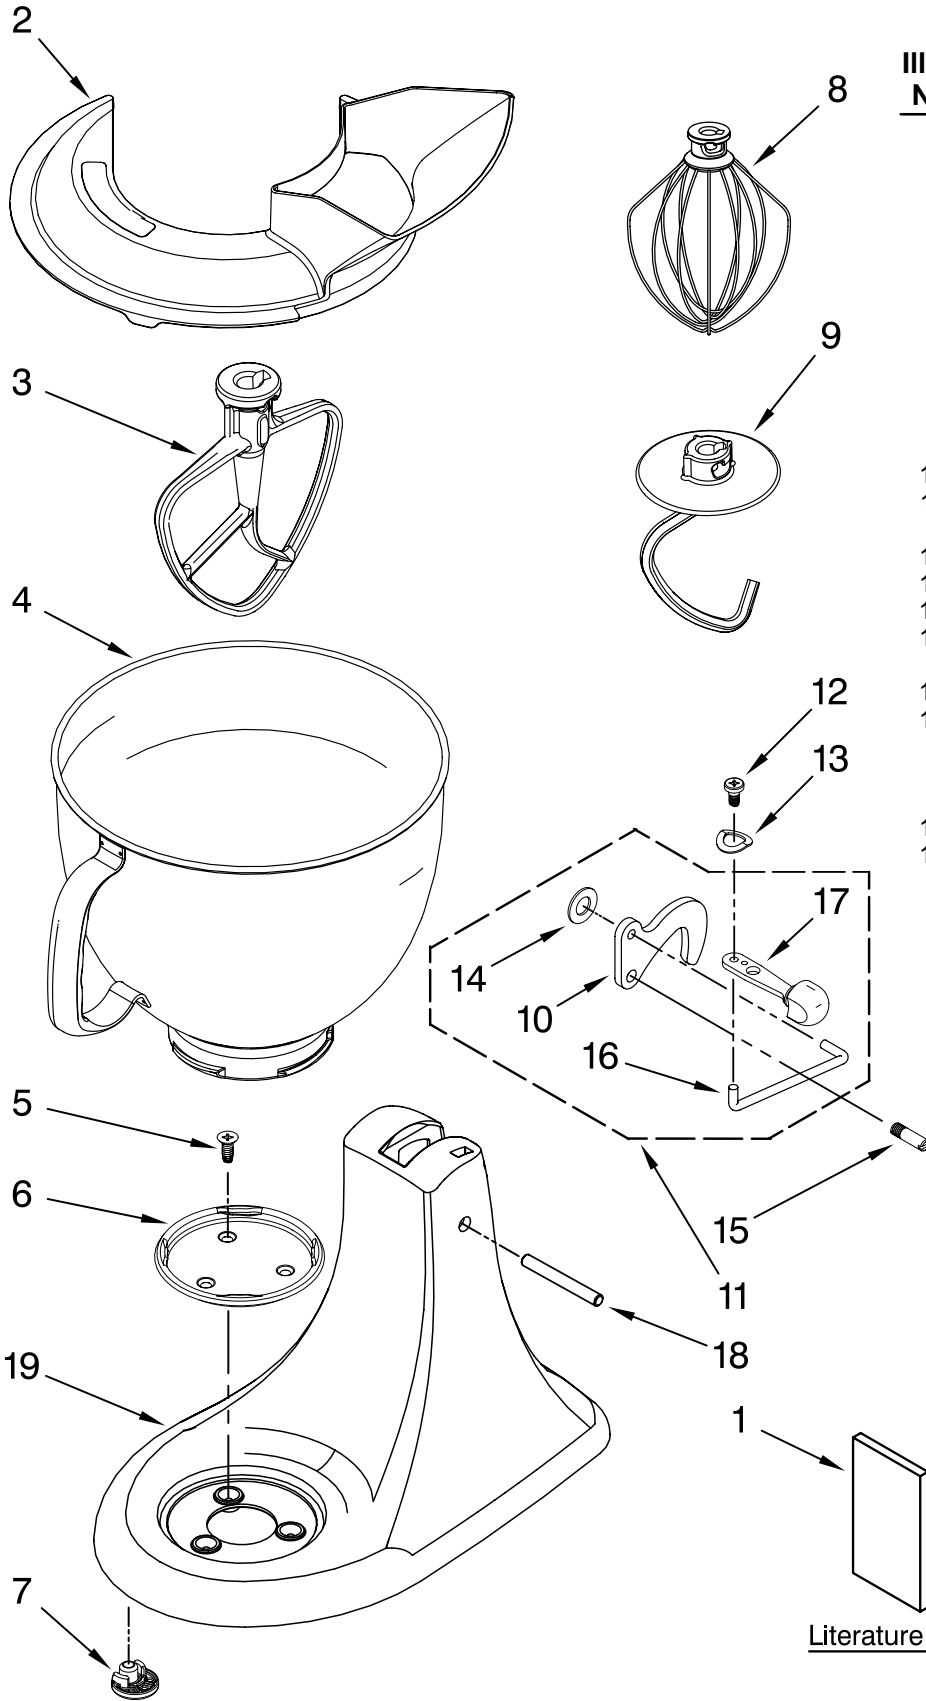

# BASE AND PEDESTAL UNIT

For Models: KSM150PS\_\_0, 4KSM150PS\_\_0

Illus. No.	Part No.	DESCRIPTION
1		Literature Parts
	9709785	Use & Care Guide
	8212010	Repair Parts List
2	9709923	Shield, Pouring
3		Beater, Flat
	9708472	White, Coated
4	9706619	Bowl, 5 Qt.
5	3400020	Screw
6	4162529	Screw Cap Kit
7	9709707	Foot, Base
8	9706446	Whip, Wire
9	9708471	Hook, Dough
10	9709055	Latch
11	24452	Latch, Link & Lever
12	110679	Screw, Pivot
13	116241	Washer, Spring
14	8533912	Washer
15	103993	Screw, Latch Bearing
16	24450	Link, Latch
17		Lever, Latch
	9709280	Black
	242928-2	White (Storm Gray)
	242928-3	Buff
18	16910	Pin, Hinge
19	**	Pedestal