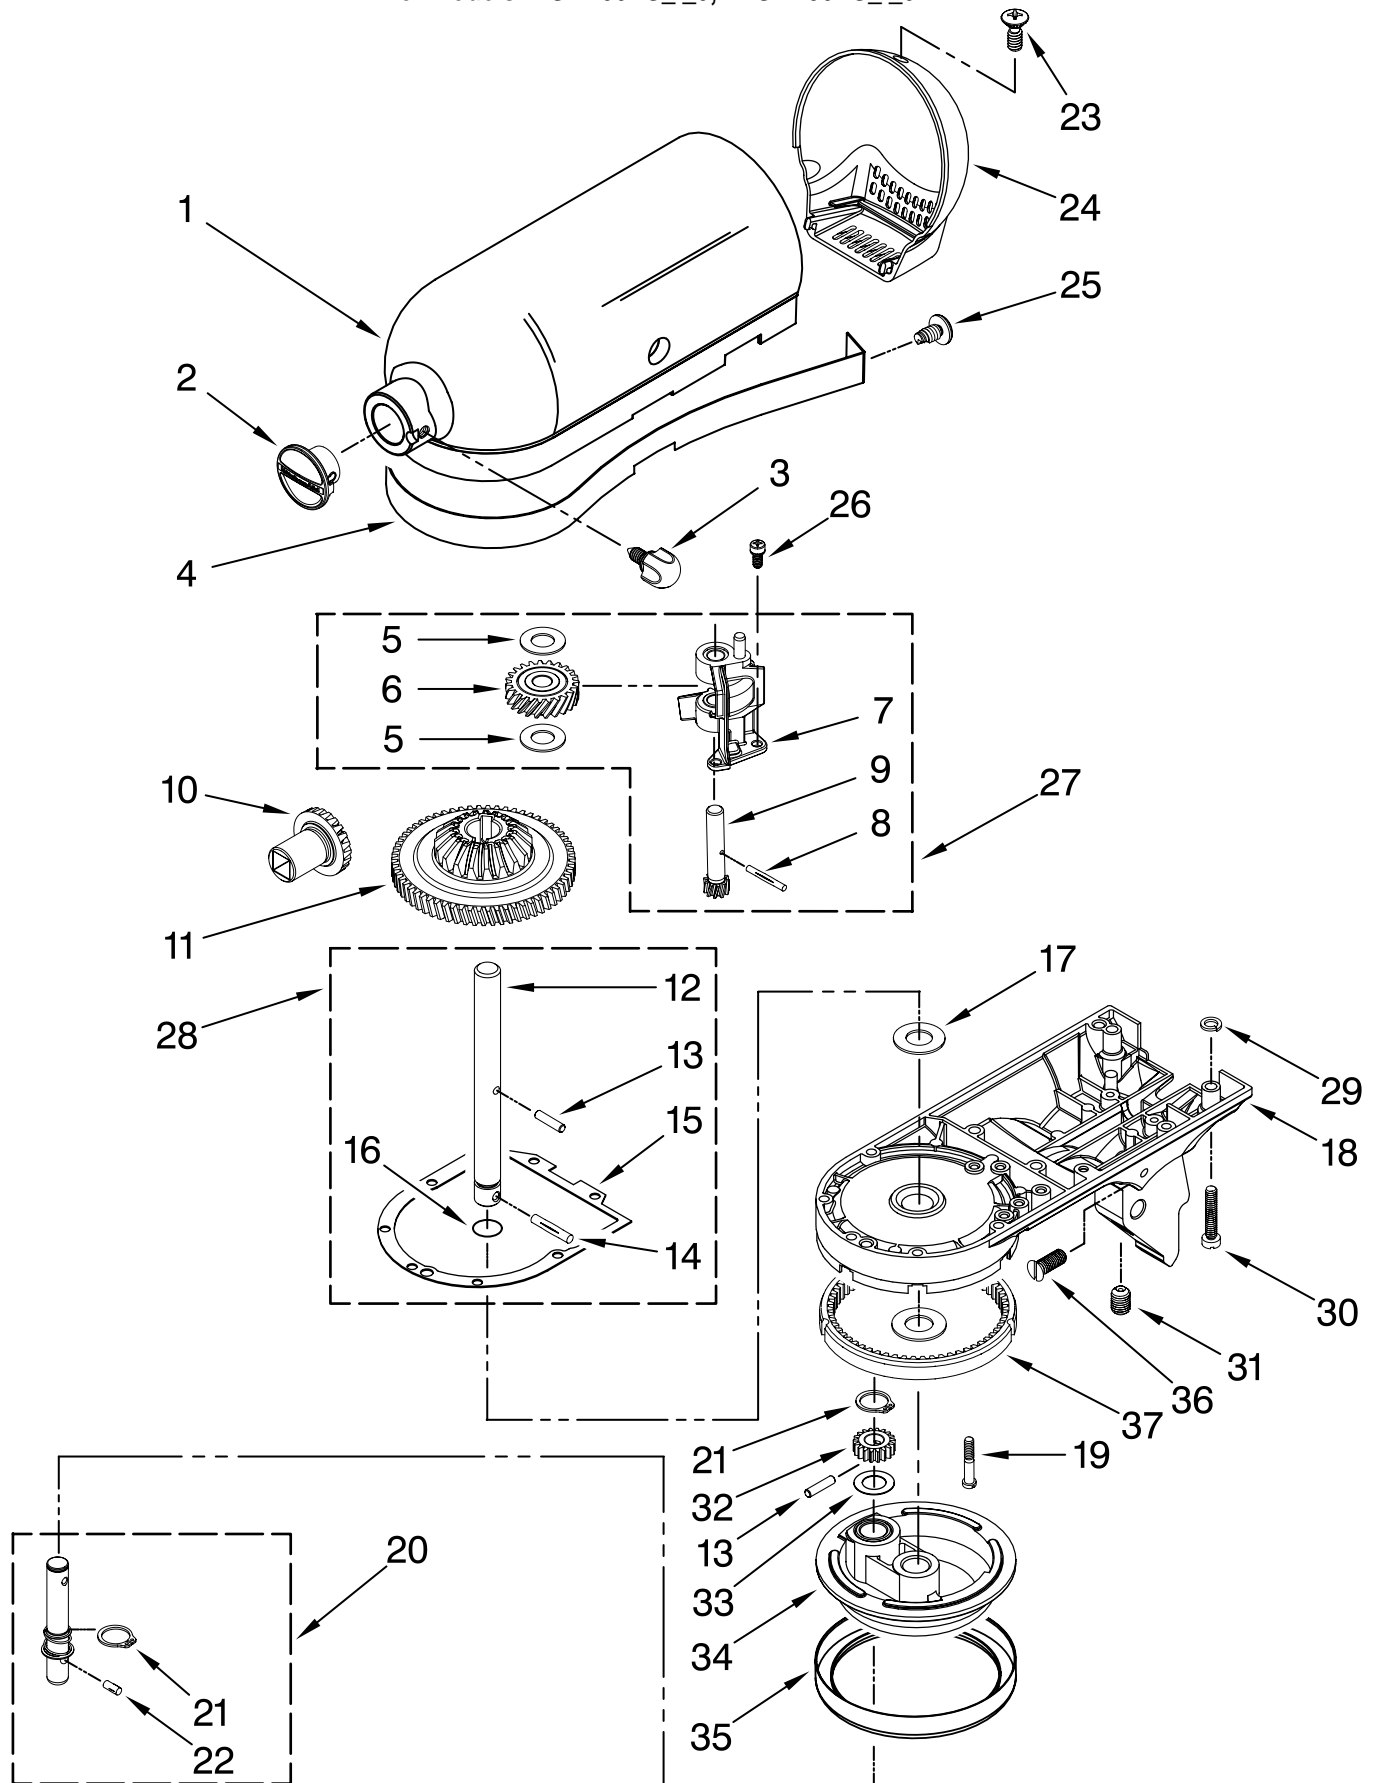

CASE, GEARING AND PLANETARY UNIT

For Models: KSM150PS__0, 4KSM150PS__0

FOR ORDERING INFORMATION REFER TO PARTS PRICE LIST

CASE, GEARING AND PLANETARY UNIT

For Models: KSM150PS__0, 4KSM150PS__0

Illus. No.	Part No.	DESCRIPTION
1	**	Gearcase Motor Housing
2		Cap, Attachment Hub
	242765-2	Chrome
	242765-4	White
	242765-5	Almond Creme
3		Thumb Screw
	9709194	Black
	240374-2	White (Storm Gray)
	240374-3	Buff
4	**	Band, Trim
5	3180161	Washer
6	W10112253	Worm Gear
7	240308	Worm Gear Bracket And Bearing
8	9705444	Pin
9	240210-2	Shaft & Pinion
10	9705130	Gear, Attachment Hub Level
11	9709627	Bevel Pinion Center Gear
12	240026	Shaft, Vertical Center
13	240018-1	Pin (Vertical Center Shaft)
14	9705443	Pin, Groove
15	4162324	Gasket, Transmissn
16	67500-55	O-Ring
17	3180163	Washer
18	**	Lower Gear Case
19	103994	Screw
20	4176067	Agitator Shaft
21	9703438	Ring
22	9704677	Pin, Groove
23	4162914	Screw
24	**	Cover, End
25	311932	Screw
26	3400022	Screw
27	240309-2	Worm Gear Bracket and Gear
28	4160474	Center Shaft & O-Ring
29	8533914	Washer, Spring Lock
30	3400025	Screw
31	3400203	Screw, Set
32	9703903	Pinion, Gear Agitator Shaft
33	9706090	Washer
34	**	Planetary
35	240285	Ring, Planetary Drip
36	89411	Screw, Adjusting
37	9703904	Gear, Internal

**Refer to Pages 2 thru 4

FOR ORDERING INFORMATION REFER TO PARTS PRICE LIST