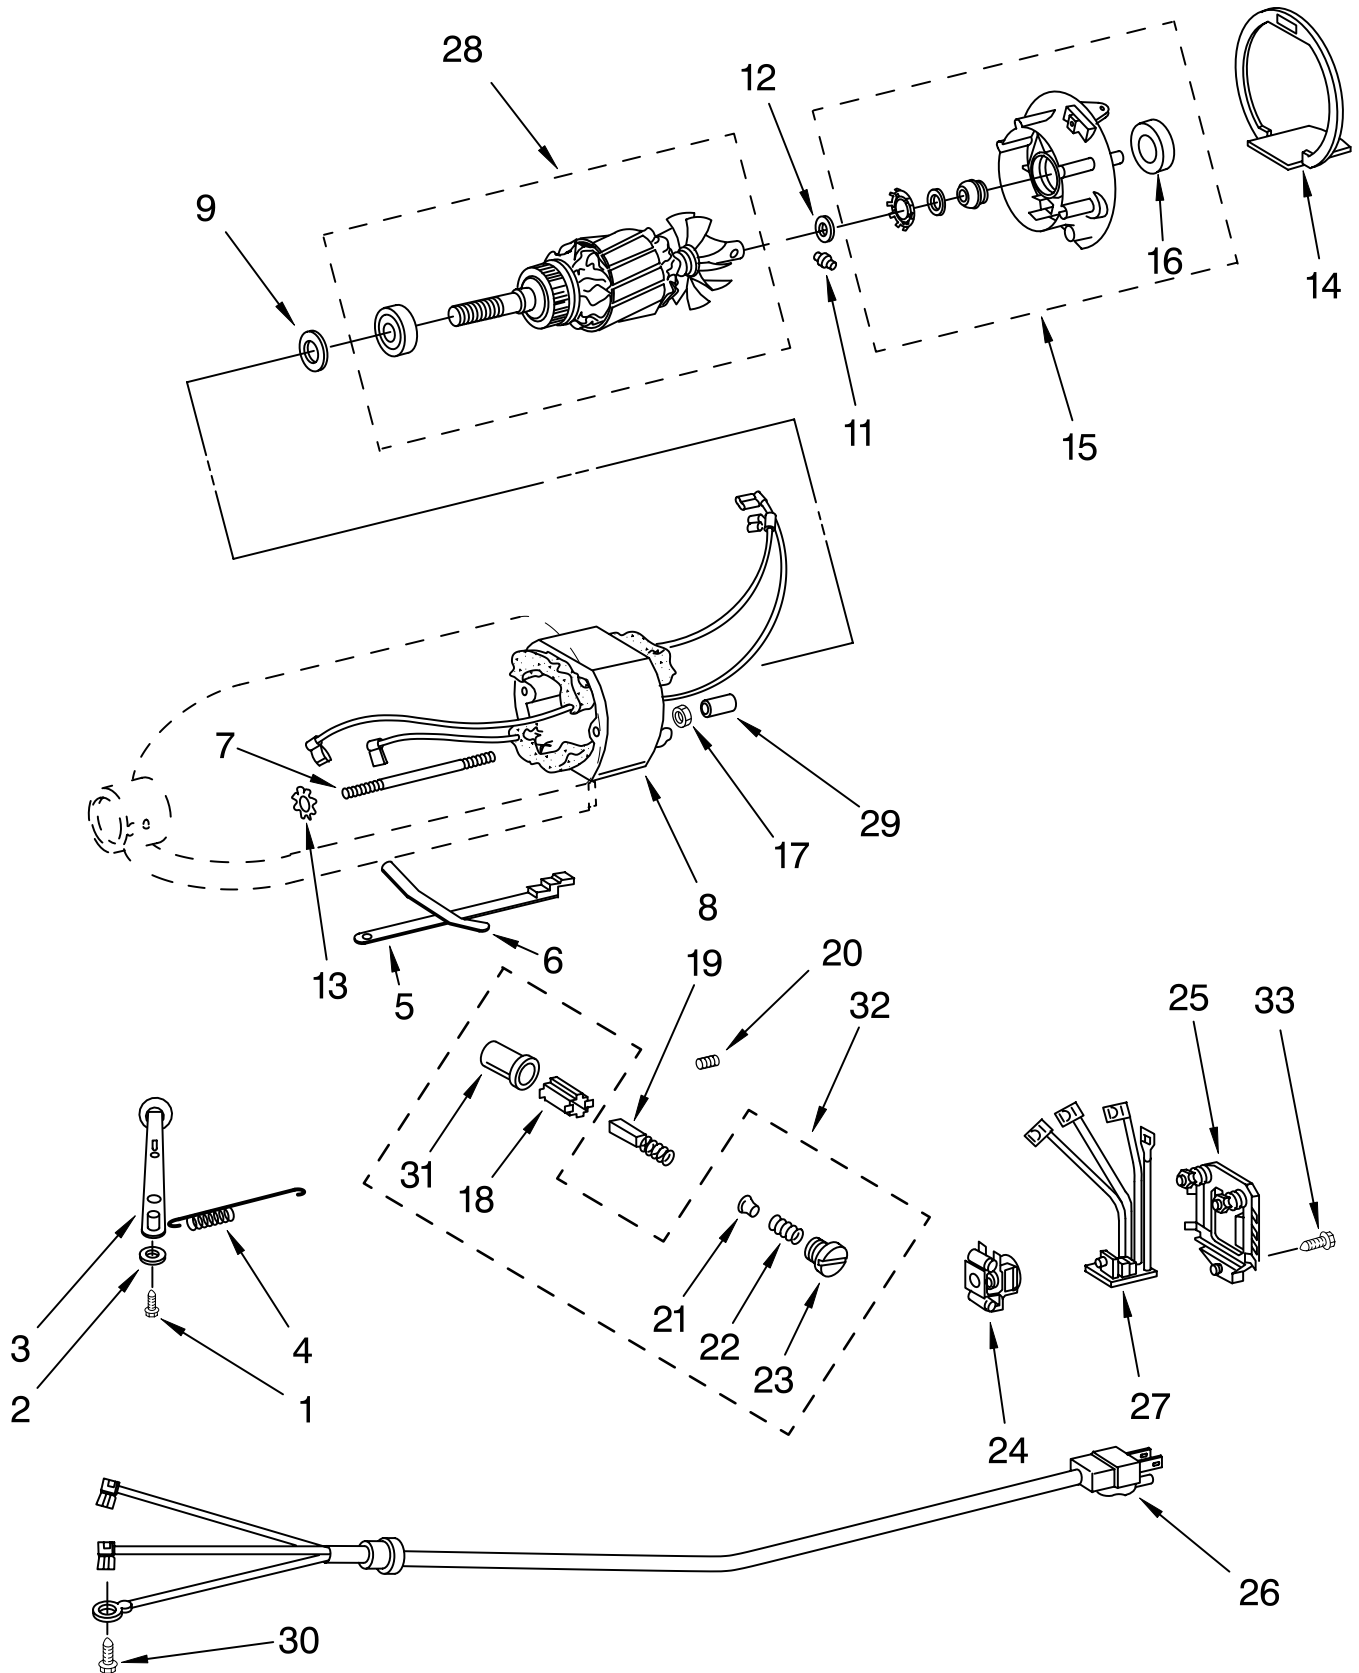

MOTOR AND CONTROL PARTS

FOR MODELS: KSM120_0

FOR ORDERING INFORMATION REFER TO PARTS PRICE LIST

MOTOR AND CONTROL PARTS

FOR MODELS: KSM120__0

Illus. No.	Part No.	DESCRIPTION
1	110679	Screw, Pivot
2	116241	Washer, Spring
3		Lever, Speed Control Assembly
	9709276	Black
4	3183680	Spring, Control Plate
5	3184176	Speed Link & Cam
6	240205	Spring, Flat
7	240769	Screw
8	9702695	Field Assembly
9	9704324	Washer, Bearing
11	16998	Stud, Governor Drive
12	3180162	Washer
13	W10068270	Washer
14	240775-1	Seal, End
15	3180526	Bracket, Bearing Asm.
16	3180238	Washer
17	8533905	Nut, Machine
18	240680	Insert, Brush Holder
19	9706416	Brush, Carbon
20	9707926	Screw, Set
21	116286	Cap, Spring Seat
22	116287	Spring, Cap
23		Cap, Brush Holder
	3184212	Black
24	17830	Governor Assembly
25	240904-2	Control Plate Assembly
26		Power Cord
	9701025	White
	9701026	Black
27	9706595	Phase Control Board Assembly
28	9708315	Armature & Bearing
29	4162634	Sleeve, Motor Stud
30	3184609	Screw, Ground
31	3179908	Housing, Brush Holder
32	4162546	Brush Holder
33	W10068260	Screw

FOR ORDERING INFORMATION REFER TO PARTS PRICE LIST