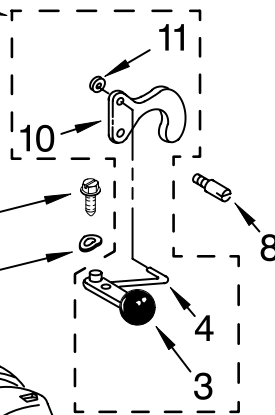

# BASE AND PEDESTAL UNIT

FOR MODELS: KSM120\_\_0

Illus. No.	Part No.	DESCRIPTION
1	9709785	Literature Parts Use & Care Guide (Trilingual)
	8212410	Repair Parts List
2	4162529	Screw Cap Kit
3	9709280	Lever, Latch Black
4	24450	Link, Latch
5	115792	Foot, Base
6	**	Pedestal
7	16910	Pin, Hinge
8	103993	Screw, Latch Bearing
9	24452	Latch, Link & Lever Assembly
10	9709055	Latch
11	8533912	Washer
12	110679	Screw, Pivot
13	116241	Washer, Spring
14	3400020	Screw
15	9708470	Beater, Flat
16	242550-2	Bowl And Base (4 1/2 Qt.)
17	9708471	Dough Hook
18	9706446	Wire Whip