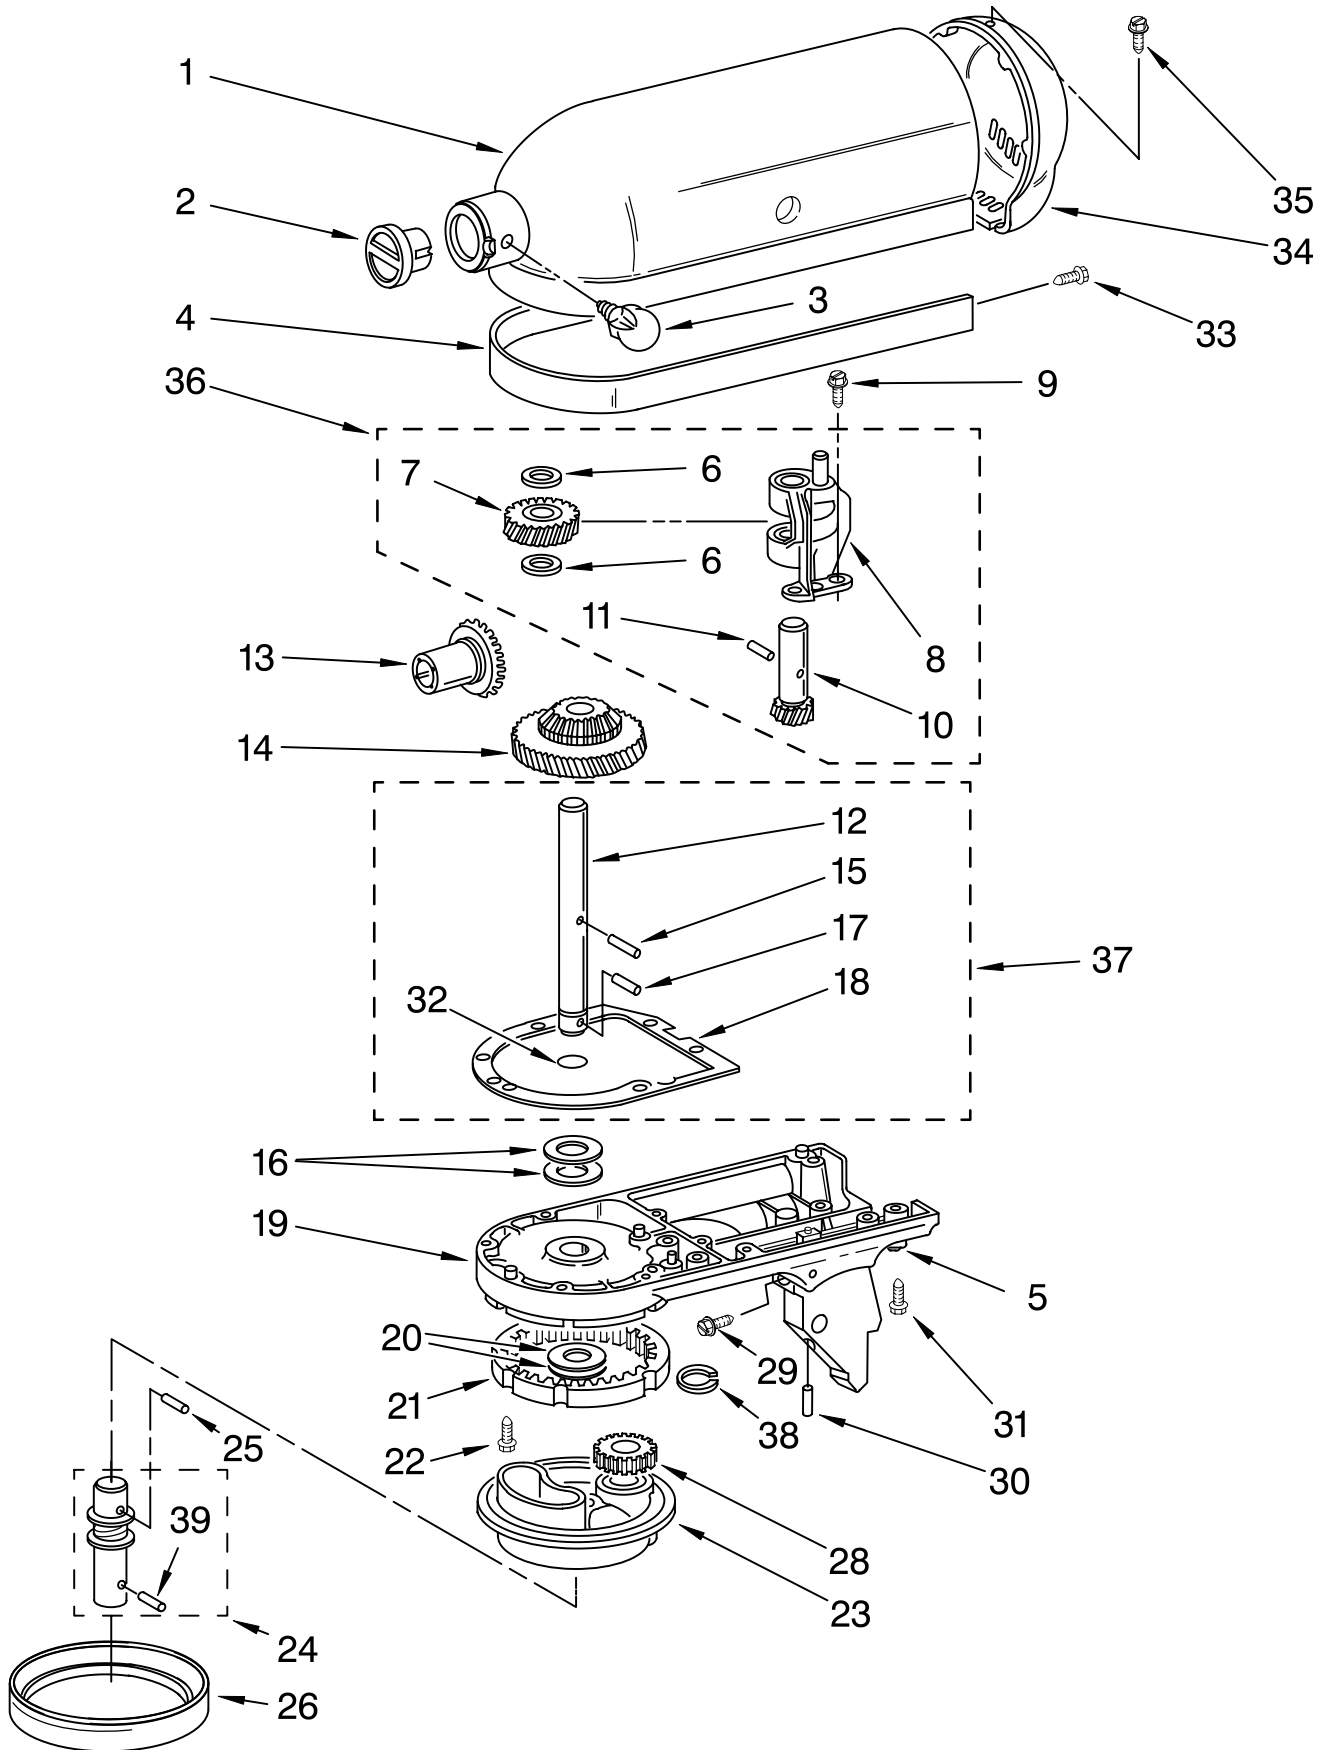

CASE, GEARING AND PLANETARY UNIT

FOR MODELS: KSM120_0

FOR ORDERING INFORMATION REFER TO PARTS PRICE LIST

CASE, GEARING AND PLANETARY UNIT

FOR MODELS: KSM120__0

Illus. No.	Part No.	DESCRIPTION	Illus. No.	Part No.	DESCRIPTION	Illus. No.	Part No.	DESCRIPTION
1	**	Gearcase Motor Housing	14	9709627	Bevel Pinion & Center Gear	26	240285	Ring, Planetary Drip
2	242765-2	Cap, Attachment Hub	15	240018-1	Pin (Vertical Center Shaft)	28	9703903	Pinion, Gear
3		Thumb Screw	16	3180163	Washer	29	89411	Screw, Adjusting
4	9709194	Black	17	9705443	Pin, Grooved	30	3400203	Screw, Set
5	**	Band, Trim	18	4162324	Gasket, Transmission Case	31	3400025	Screw, Machine
6	8533914	Lock Washer	19	**	Lower Gear Case	32	67500-55	"O" Ring
7	3180161	Washer	20	3180163	Washer	33	311932	Screw
8	W10112253	Worm Gear	21	9703904	Gear, Internal	34	**	Cover, End
9	240308	Worm Gear Bracket And Bearing	22	103994	Screw	35	9706090	Screw
10	3400022	Screw And L.W. Assy.	23	**	Planetary	36	240309-2	Worm Gear Bracket And Gear
11	240210-2	Shaft & Pinion	24	4176067	Agitator Shaft	37	4160474	Center Shaft & "O" Ring
12	9705444	Pin, Grooved	25	240018-1	Pin (Agitator Shaft Pinion)	38	9703438	Ring
13	240026	Shaft, Vertical Center				39	9704677	Pin, Groove
13	9705130	Gear, Attachment Hub Bevel						**Refer to Page 3 Color Variation Parts

FOR ORDERING INFORMATION REFER TO PARTS PRICE LIST