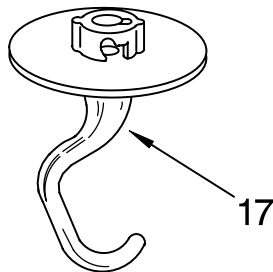

BASE AND PEDESTAL UNIT

FOR MODELS: KSM120__0

Illus. No.	Part No.	DESCRIPTION
1	9709785	Literature Parts Use & Care Guide (Trilingual)
	8212410	Repair Parts List
2	4162529	Screw Cap Kit
3	9709280	Lever, Latch Black
4	24450	Link, Latch
5	115792	Foot, Base
6	**	Pedestal
7	16910	Pin, Hinge
8	103993	Screw, Latch Bearing
9	24452	Latch, Link & Lever Assembly
10	9709055	Latch
11	8533912	Washer
12	110679	Screw, Pivot
13	116241	Washer, Spring
14	3400020	Screw
15	9708470	Beater, Flat
16	242550-2	Bowl And Base (4 1/2 Qt.)
17	9708471	Dough Hook
18	9706446	Wire Whip

**Refer to Page 3
Color Variation Parts

FOR ORDERING INFORMATION REFER TO PARTS PRICE LIST