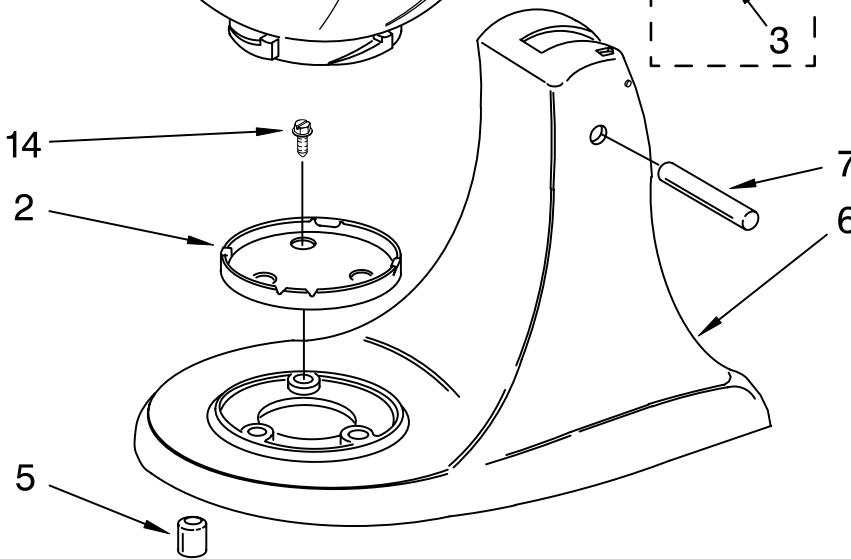

# BASE AND PEDESTAL UNIT

FOR MODELS: KSM120\_\_0

Illus. No.	Part No.	DESCRIPTION
1	9709785	Literature Parts Use & Care Guide (Trilingual)
	8212410	Repair Parts List
2	4162529	Screw Cap Kit
3	9709280	Lever, Latch Black
4	24450	Link, Latch
5	115792	Foot, Base
6	**	Pedestal
7	16910	Pin, Hinge
8	103993	Screw, Latch Bearing
9	24452	Latch, Link & Lever Assembly
10	9709055	Latch
11	8533912	Washer
12	110679	Screw, Pivot
13	116241	Washer, Spring
14	3400020	Screw
15	9708470	Beater, Flat
16	242550-2	Bowl And Base (4 1/2 Qt.)
17	9708471	Dough Hook
18	9706446	Wire Whip