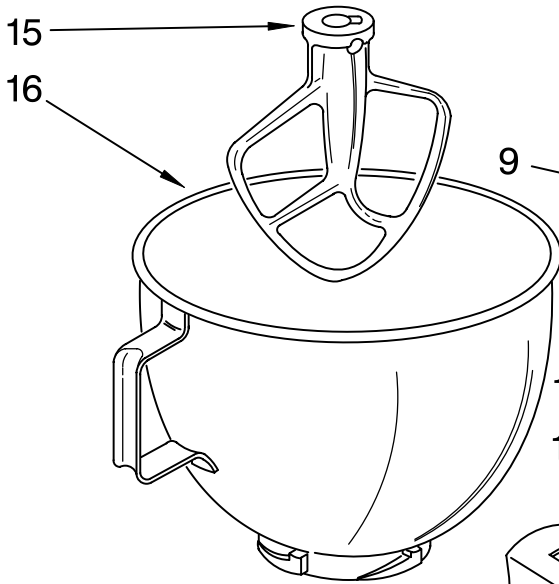

# BASE AND PEDESTAL UNIT

FOR MODELS: KSM120\_\_0

Illus. No.	Part No.	DESCRIPTION
1	9709785	Literature Parts Use & Care Guide (Trilingual)
	8212410	Repair Parts List
2	4162529	Screw Cap Kit
3	9709280	Lever, Latch Black
4	24450	Link, Latch
5	115792	Foot, Base
6	**	Pedestal
7	16910	Pin, Hinge
8	103993	Screw, Latch Bearing
9	24452	Latch, Link & Lever Assembly
10	9709055	Latch
11	8533912	Washer
12	110679	Screw, Pivot
13	116241	Washer, Spring
14	3400020	Screw
15	9708470	Beater, Flat
16	242550-2	Bowl And Base (4 1/2 Qt.)
17	9708471	Dough Hook
18	9706446	Wire Whip