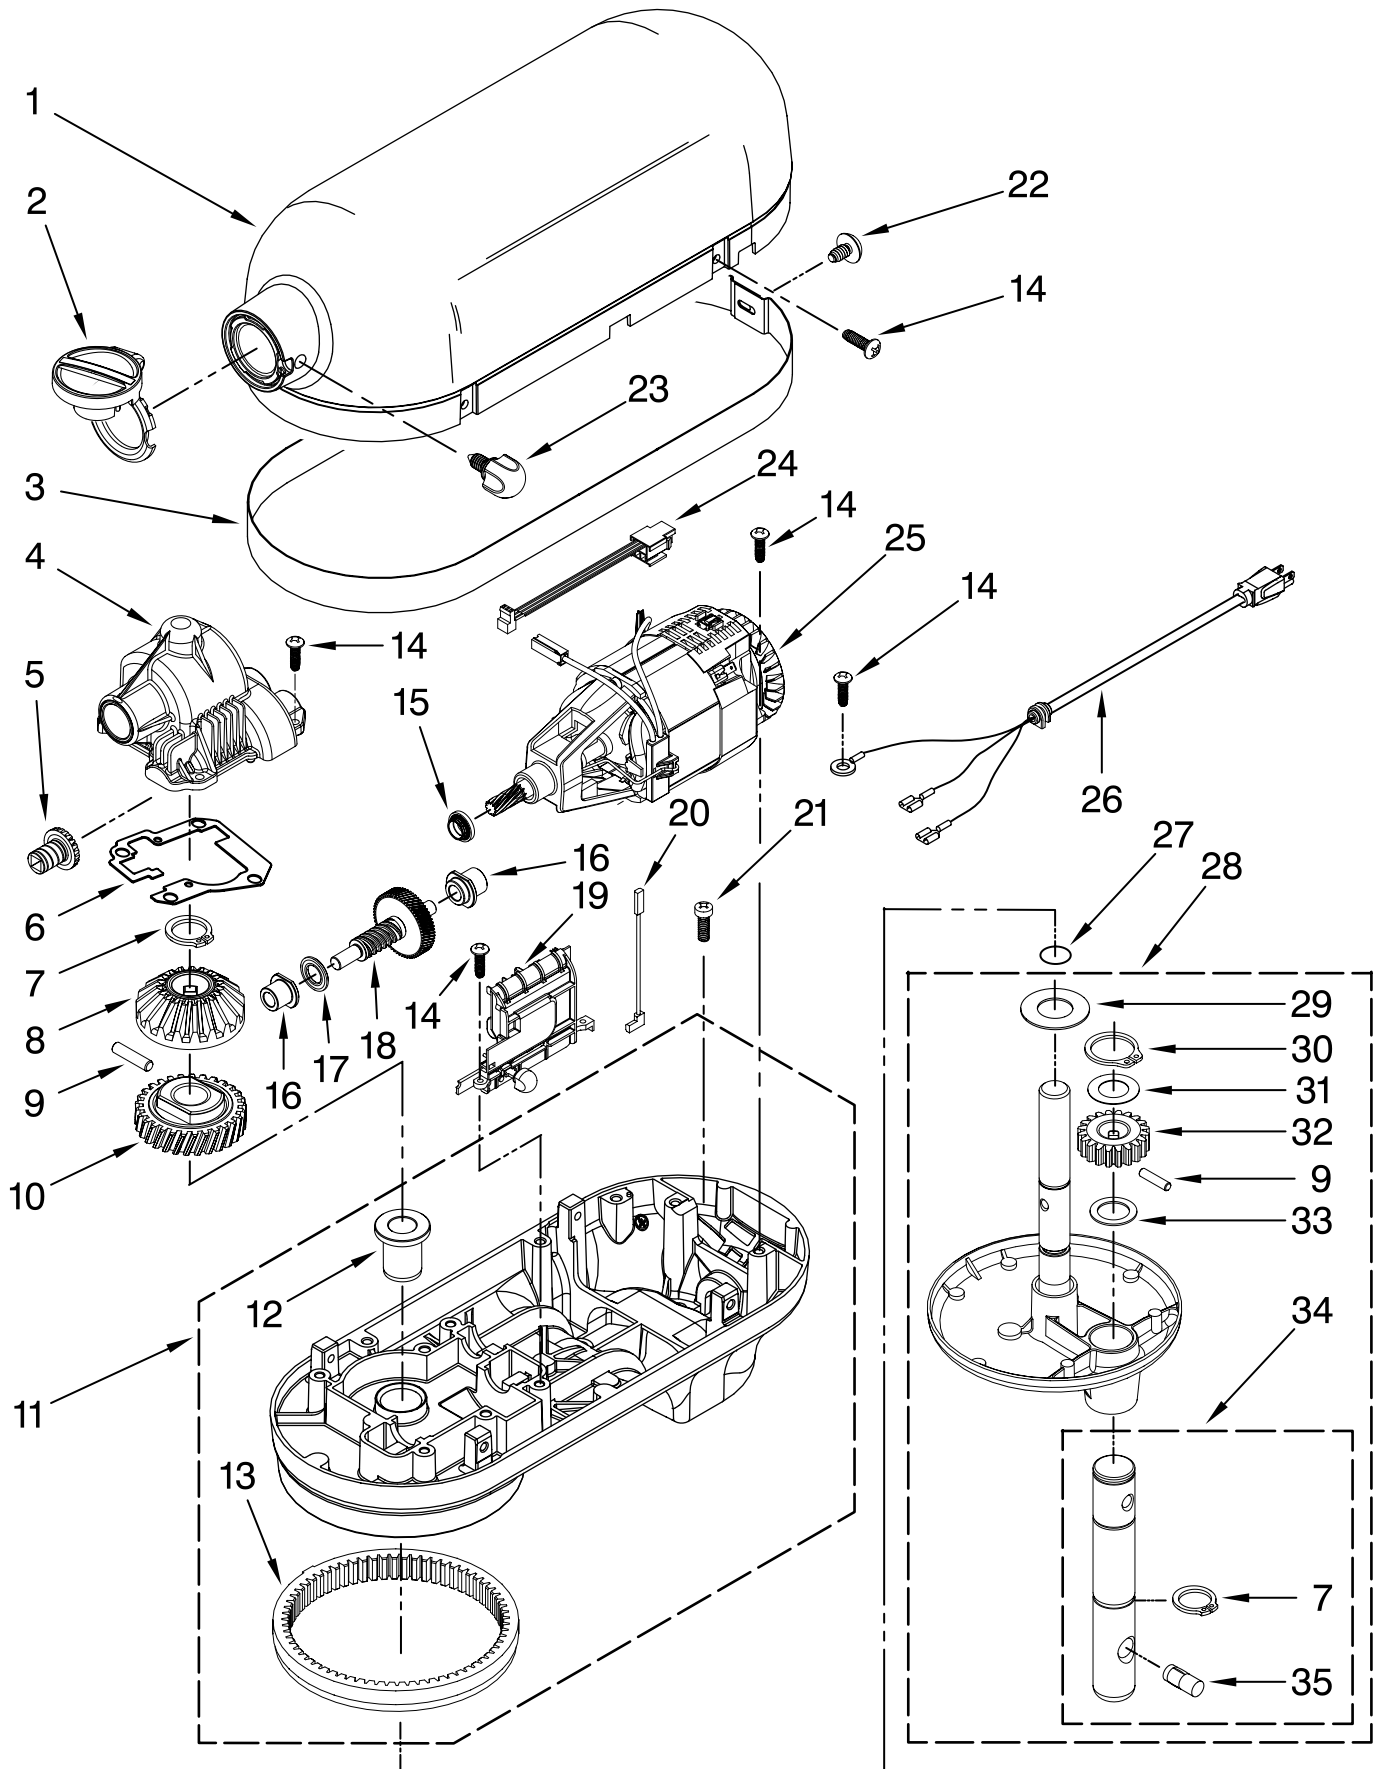

CASE, GEARING AND PLANETARY UNIT

For Models: KP26M1X_5, 4KP26M1X_5

FOR ORDERING INFORMATION REFER TO PARTS PRICE LIST

CASE, GEARING AND PLANETARY UNIT

For Models: KP26M1X__5, 4KP26M1X__5

Illus. No.	Part No.	DESCRIPTION
1	**	Gearcase Motor Housing
2	9707983	Cap, Attachment Hub
3	**	Band, Trim
4	9709125	Transmission Housing
5	9703338	Gear, Attachment Hub Level
6	9709511	Gasket, Transmission Cover
7	9703680	Clip, Retaining
8	9703337	Gear, Bevel
9	9707223	Pin, Retaining
10	9706529	Gear, Worm Follower
11	**	Lower Gearcase
12	16897	Bearing, Lower Center
13	9703339	Gear, Internal
14	3400814	Screw
15	9706247	Seal, Motor Shaft
16		Bearing
	9703560	Front
	9703570	Rear
17	9703445	Bearing, Thrust
18	9709231	Gear, Worm
19		Control Assembly
	9706648	Black Knob
	9706649	Grey Knob
20	9706036	Lead, Motor to Control
21	3400200	Screw
22	3400617	Screw
23		Thumb Screw
	9709194	Black
	9709196	Grey
24	9703312	Sensor, Hall Effect
25	9707507	Motor (10 Tooth)
26		Cord, Power
	9706551	White
	9706552	Black
27	67500-55	"O" Ring
28	**	Planetary Assembly
29	9703434	Washer, Fiber
30	9703438	Clip, Retaining
31	9706090	Washer
32	9707627	Gear, Pinion
33	8533910	Washer
34	9708191	Shaft, Agitator
35	9704677	Pin, Groove

**Refer To Page 3
Color Variation Parts

FOR ORDERING INFORMATION REFER TO PARTS PRICE LIST