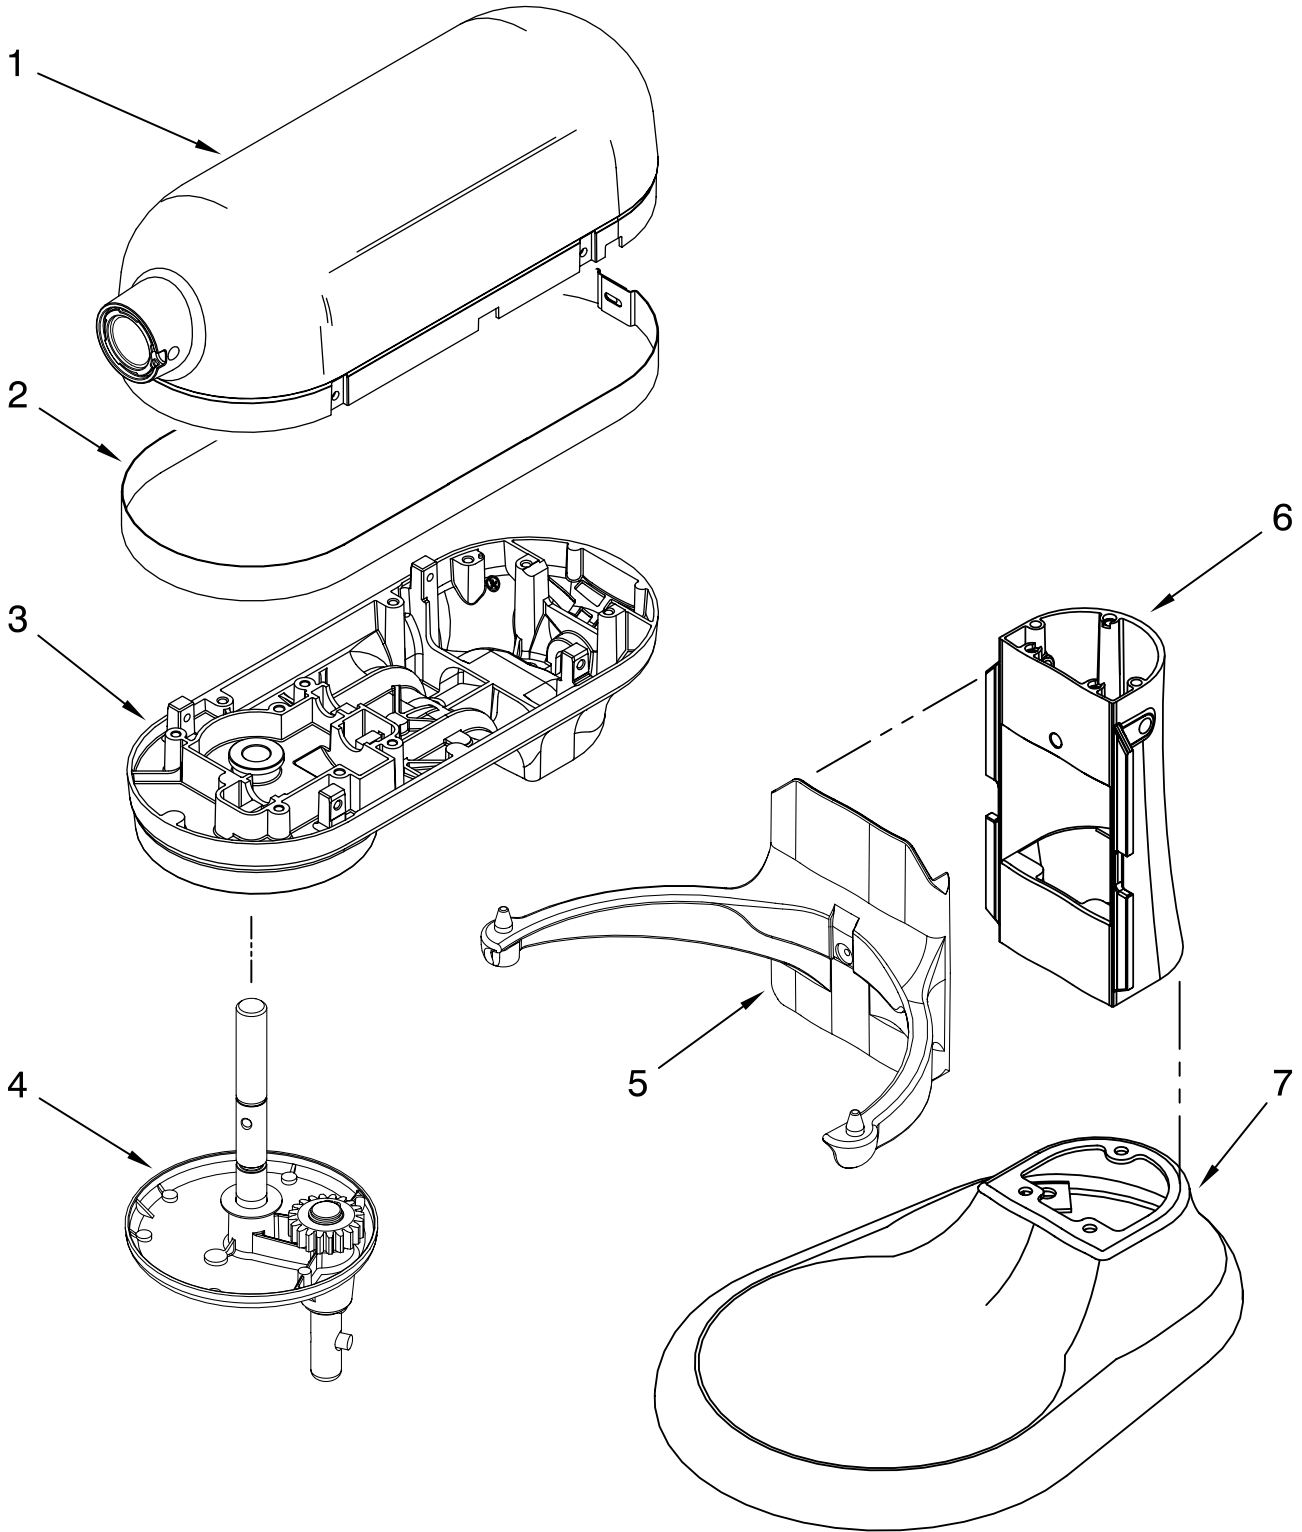

COLOR VARIATION PARTS

For Models: KP26M1X__5, 4KP26M1X__5

FOR ORDERING INFORMATION REFER TO PARTS PRICE LIST