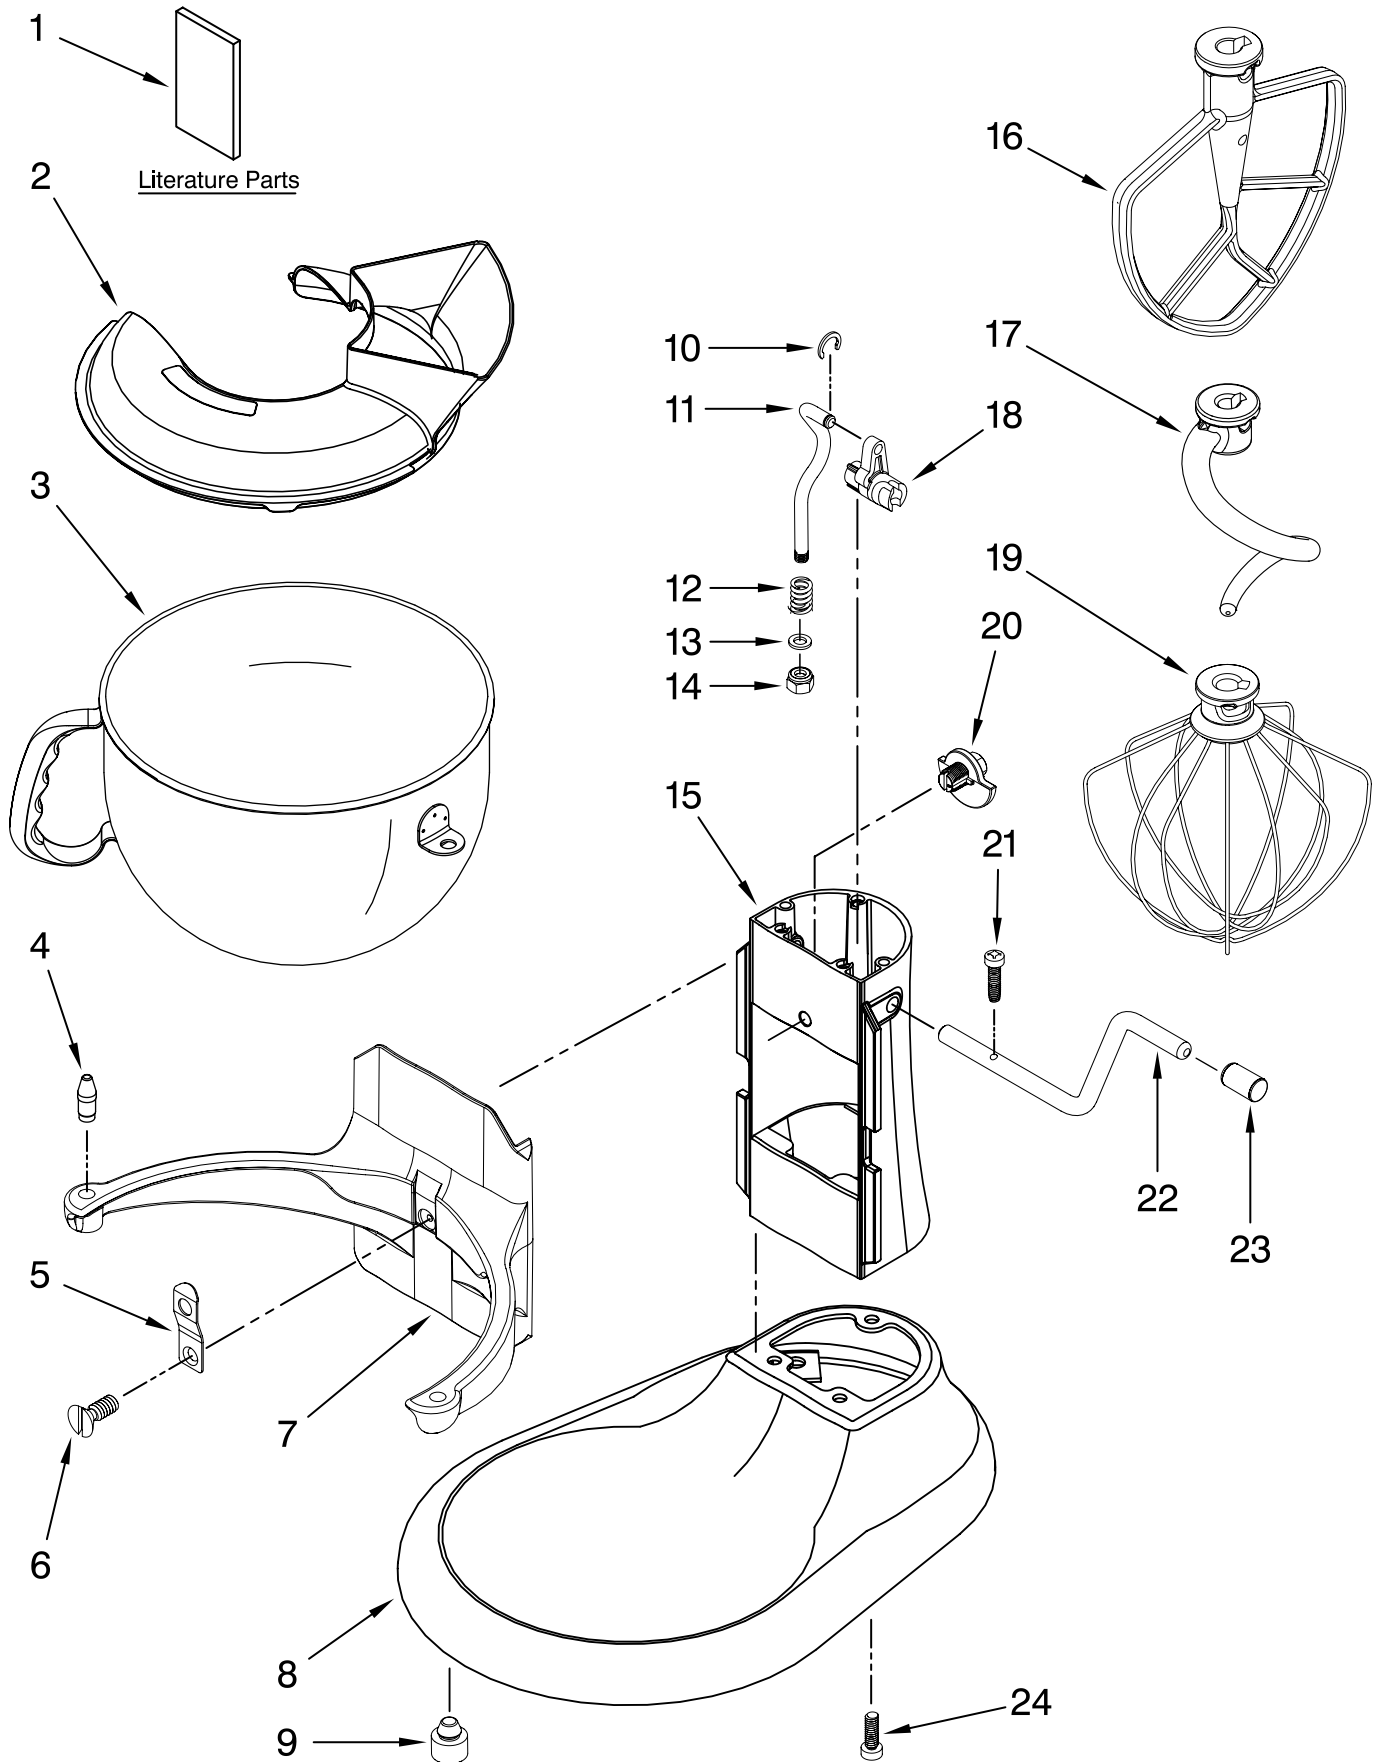

BASE AND PEDESTAL UNIT

For Models: KP26M1X_5, 4KP26M1X_5

FOR ORDERING INFORMATION REFER TO PARTS PRICE LIST

BASE AND PEDESTAL UNIT

For Models: KP26M1X__5, 4KP26M1X__5

Illus. No.	Part No.	DESCRIPTION
1		Literature Parts Use & Care Guide
	9708307	U.S.
	9708308	Canada
	8212278	Repair Parts List
2	9709924	Shield, Pouring
3	9703687	Bowl, 6 Qt.
4	240185	Pin, Bowl Locating
5	9703474	Latch, Bowl Spring
6	3400018	Screw
7	**	Bowl Support
8	**	Base and Foot Assembly
9	9708649	Foot, Rubber
10	9703307	Clip
11	9706787	Rod, Bowl Lift
12	9237	Spring
13	9703439	Washer
14	8533907	Nut
15	**	Column Assembly
16	9703485	Beater, Flat
17	9703655	Hook, Dough
18	9706885	Arm, Bowl Lift
19	9703491	Whip, Wire
20	9703426	Cam, Adjusting
21	3400863	Screw
22	9706788	Handle, Bowl Lift
23	9703698	Handle
24	3400200	Screw

**Refer To Page 3
Color Variation Parts