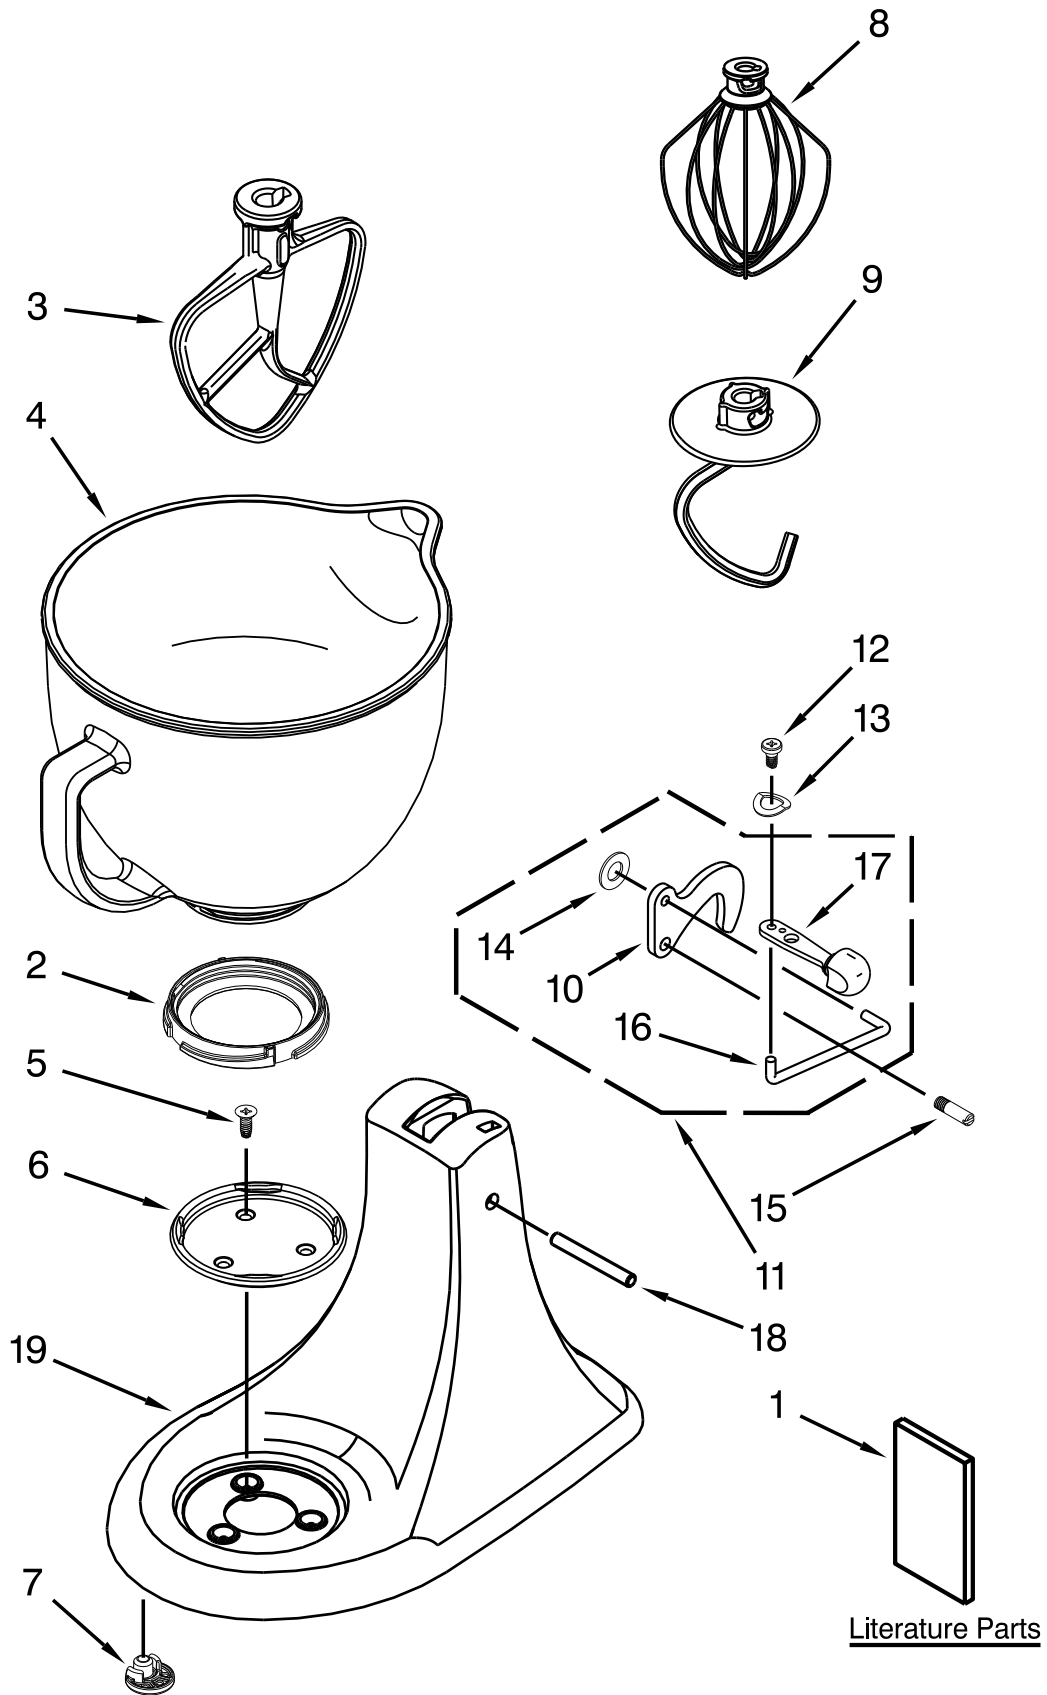

**KitchenAid®**

**5 QT. STAND MIXER - TILT HEAD  
ARCHITECT SERIES - GLASS BOWL**

**MODELS:**

KSM150AGBCA0 (Candy Apple)

KSM150AGBCS0 (Cocoa Silver)

KSM150AGBRI0 (Raspberry Ice)

KSM150AGBES0 (Espresso)

KSM150AGBFP0 (Frosted Pearl)

# COLOR VARIATION PARTS

# COLOR VARIATION PARTS

<u>Illus.</u> <u>No.</u>	<u>Part No.</u>	<u>Description</u>
1		Motor Housing
	W10239115	Candy Apple
	W10171586	Cocoa Silver
	W10384420	Raspberry Ice
	W10383627	Espresso
	W10477204	Frosted Pearl
2		Trim Band
	W10171580	Dark Platinum

# BASE AND PEDESTAL UNIT

<u>Illus.</u> <u>No.</u>	<u>Part No.</u>	<u>Description</u>	<u>Illus.</u> <u>No.</u>	<u>Part No.</u>	<u>Description</u>	<u>Illus.</u> <u>No.</u>	<u>Part No.</u>	<u>Description</u>
1		Literature Parts	8	9704329	Whip, Wire	15	103993	Screw, Latch Bearing
	9709785	Use and Care Guide	9	9706626	Hook, Dough (Burnished)	16	24450	Link, Latch
2	W10220977	Ring, Thread	10	9709055	Latch	17		Lever, Latch
3		Beater, Flat	11		Latch, Link and Lever Assembly		9709280	Black
	9707572	Beater, Flat (Burnished)		24452	Black		W10608281	Silk Chrome
4	W10154769	Bowl, Glass 5 Qt. (K5GB)		W10608282	Silk Chrome	18	16910	Pin, Hinge
5	3400020	Screw	12	110679	Screw	19		Pedestal
6	W10191926	Cap, Bowl Screw	13	116241	Washer, Spring			(Refer to Color Variation Parts Page)
7	9709707	Foot	14	8533912	Washer			