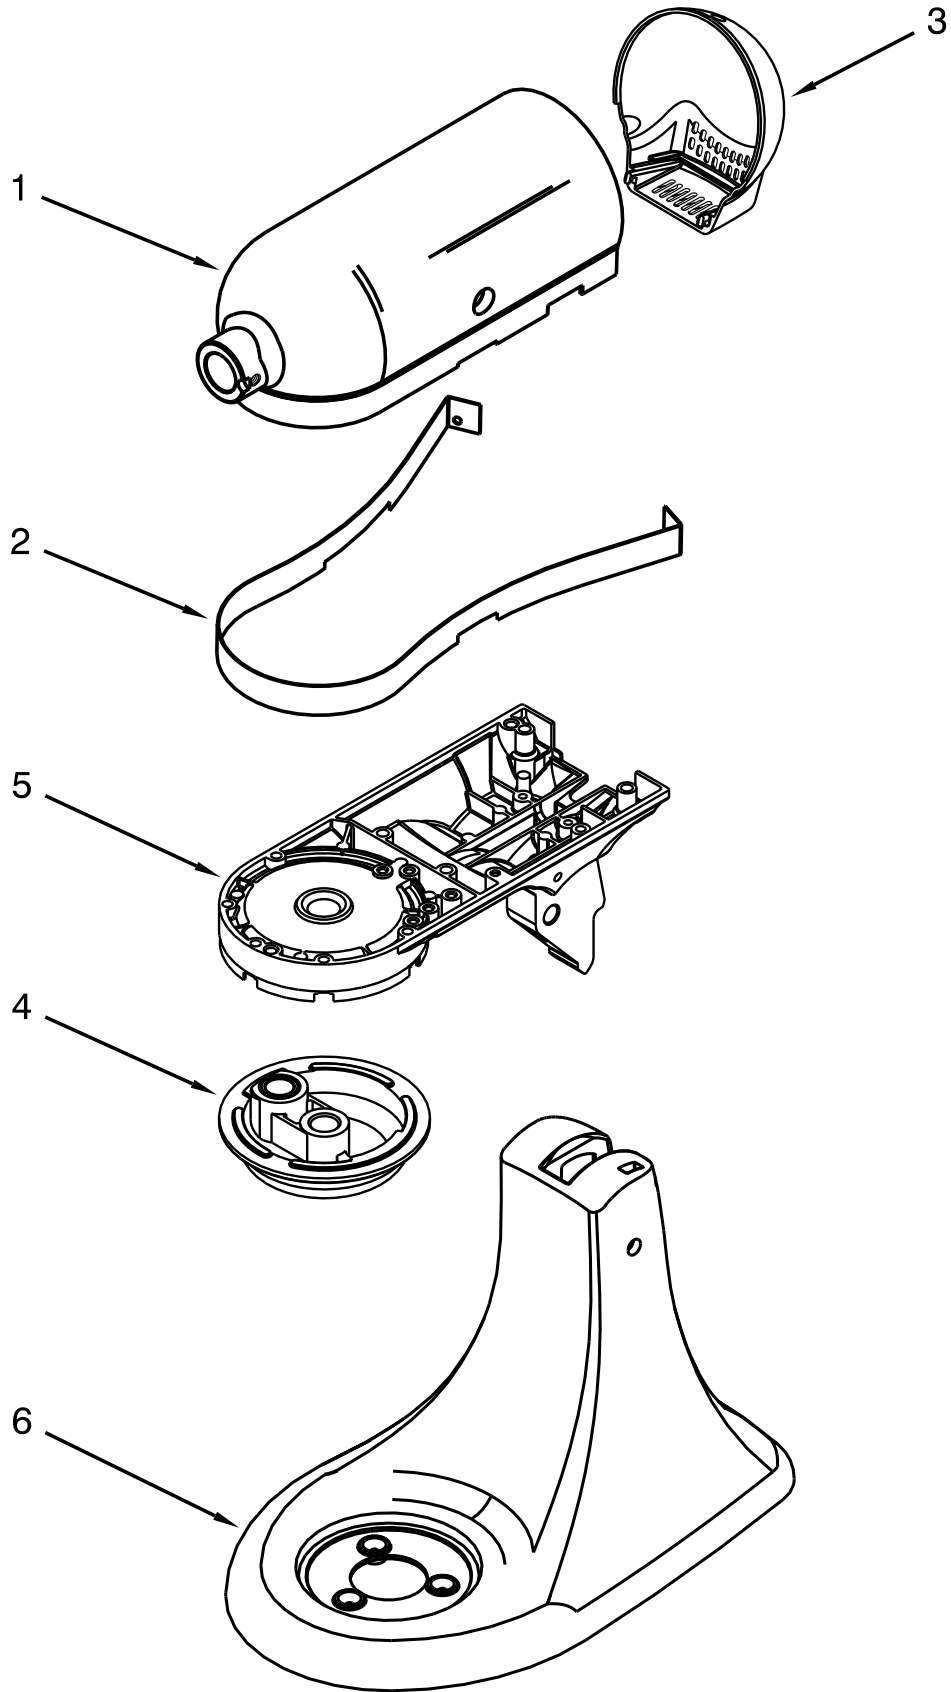

**KitchenAid®**

**5 QT. STAND MIXER - TILT HEAD  
ARCHITECT SERIES - GLASS BOWL**

**MODELS:**

KSM150AGBCA0 (Candy Apple)

KSM150AGBCS0 (Cocoa Silver)

KSM150AGBRI0 (Raspberry Ice)

KSM150AGBES0 (Espresso)

KSM150AGBFP0 (Frosted Pearl)

# COLOR VARIATION PARTS