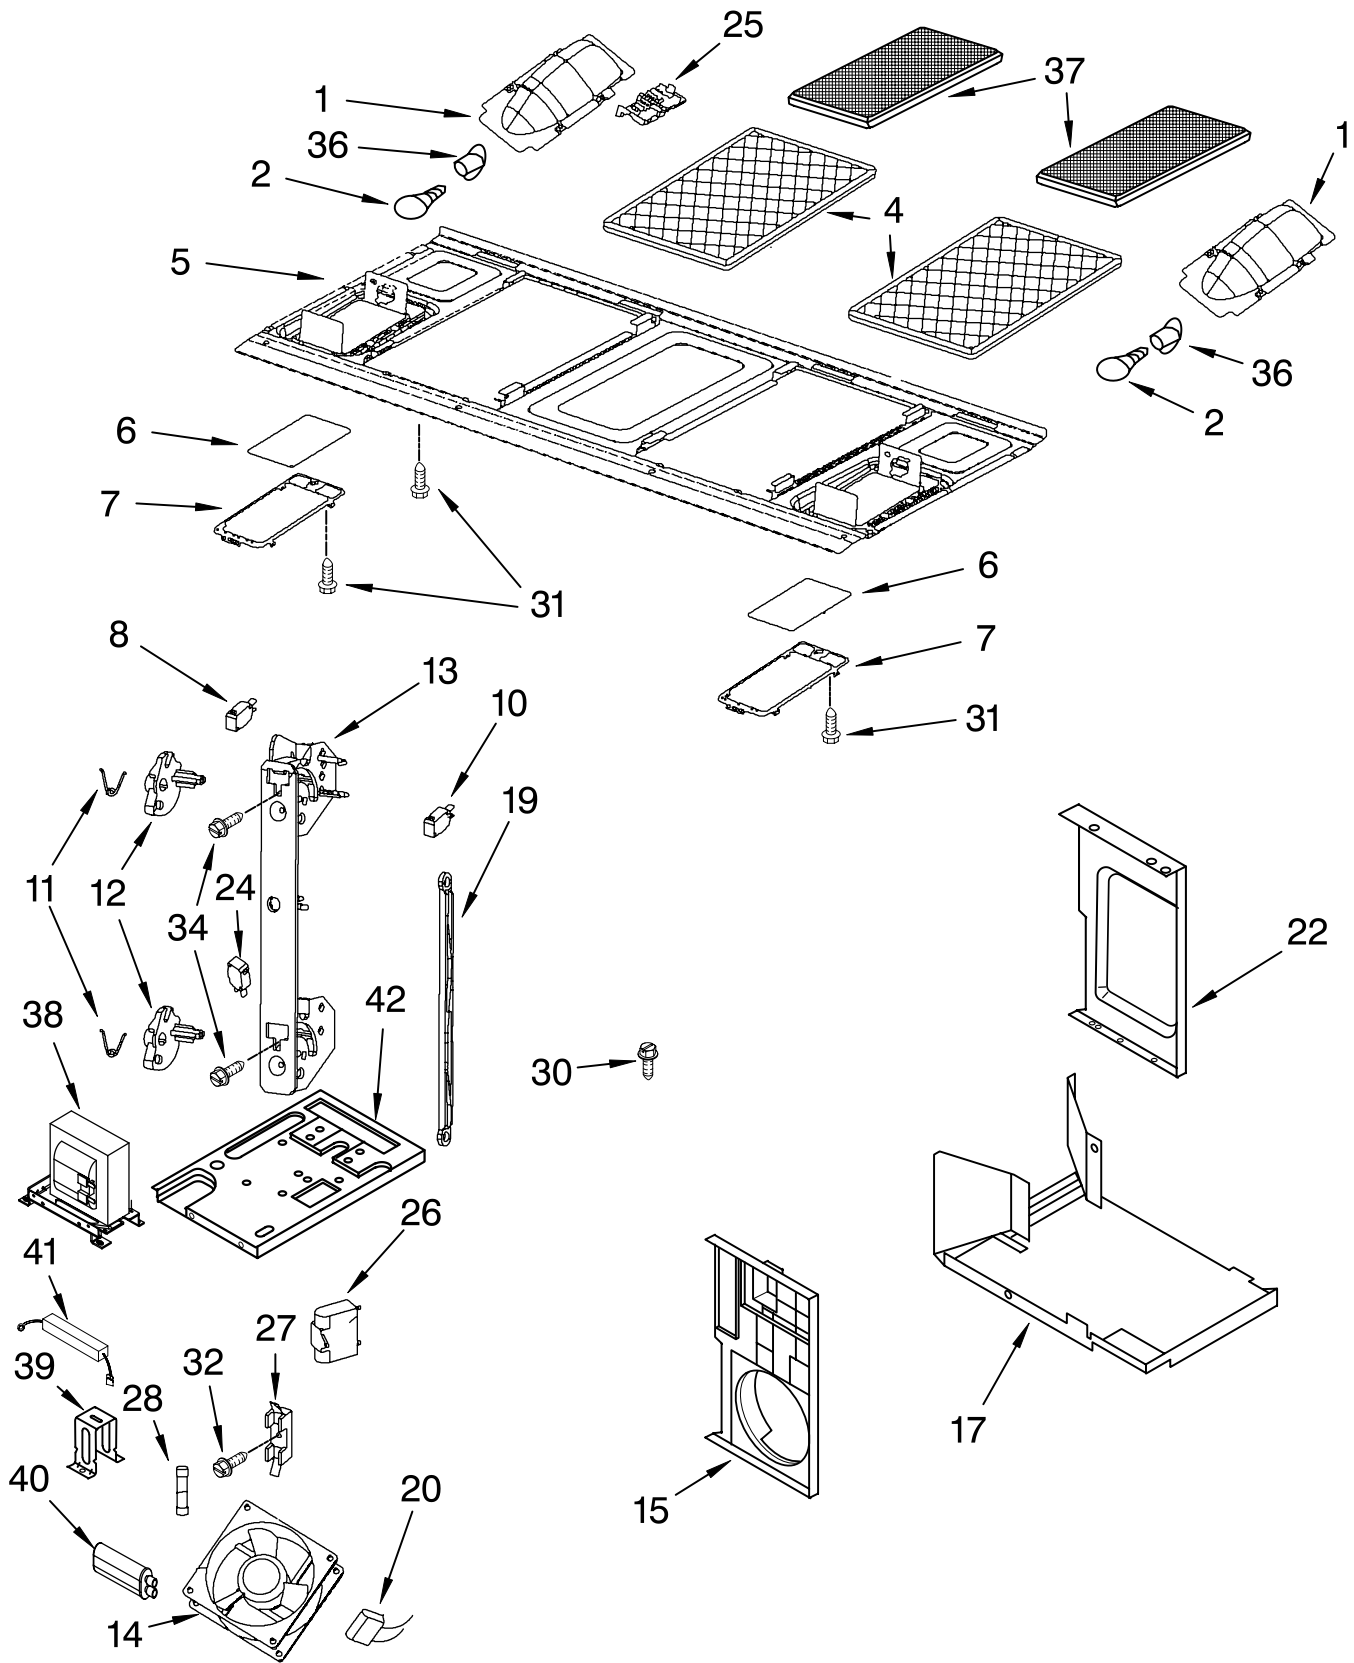

INTERIOR AND VENTILATION PARTS

For Models: MH3185XPQ0, MH3185XPB0, MH3185XPT0, MH3185XPS0

(White) (Black) (Biscuit) (Stainless)

FOR ORDERING INFORMATION REFER TO PARTS PRICE LIST

INTERIOR AND VENTILATION PARTS

For Models: MH3185XPQ0, MH3185XPB0, MH3185XPT0, MH3185XPS0

(White) (Black) (Biscuit) (Stainless)

<u>Illus. No.</u>	<u>Part No.</u>	<u>DESCRIPTION</u>
1	8205096	Reflector, Lamp
2	8183993	Lamp
4	8184001	Filter, Grease
5	8205381	Plate, Bottom
6	8184141	Glass, Lamp
7	8184889	Holder, Glass
8	4393697	Switch, Micro Primary/Secondary
10	4393599	Switch, Micro
11	8169438	Spring, Interlock
12	8205211	Plate, Cam
13	8185189	Support, Interlock
14	8205362	Fan, DC 12 Volt
15	8205364	Housing, Fan
17	8205357	Diffuser, Housing
19	8185190	Rod-Locking Link
20	8184093	Capacitor, 125 V
22	8205356	Plate, Side
24	4393598	Switch, Micro
25	8184202	Cover, Terminal
26	8184091	Motor, Capacitor
27	8184312	Holder, Fuse
28	4393308	Fuse
30	8184199	Screw
31	4393835	Screw
32	8184200	Screw
34	8169477	Screw
36	8169539	Holder, Lamp
37	8205146	Filter, Charcoal
38	8205358	Transformer, H.V.
39	8205359	Bracket, Capacitor
40	8205360	Capacitor, H.V.
41	8205361	Diode, H.V.
42	8205365	Chassis

FOR ORDERING INFORMATION REFER TO PARTS PRICE LIST