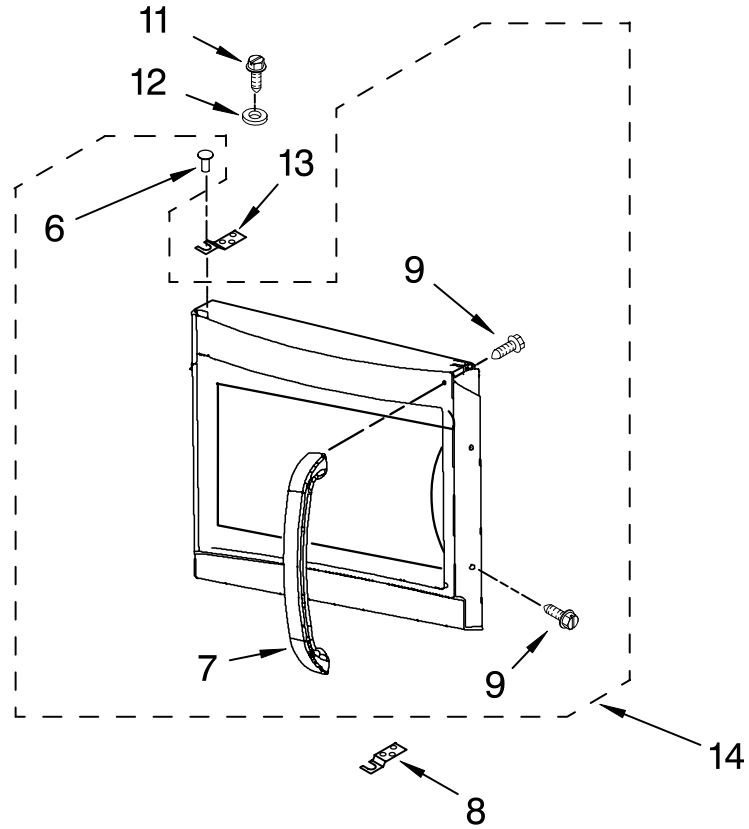

CONTROL PANEL PARTS

For Models: MH3185XPQ0, MH3185XPB0, MH3185XPT0, MH3185XPS0

(White) (Black) (Biscuit) (Stainless)

Microwave Oven
1.8 Cu. Ft.

Literature Parts

Illus. No.	Part No.	DESCRIPTION
1		Literature
	8204921	U & C Guide
	8204910	Tech Sheet
	8190419	Instructn, Install
	8204932	Cook Guide Label
3		Panel Asy, Control
		Includes Lens and Membrane Switch
	8205386	White
	8205388	Black
	8205389	Biscuit
	8205387	Stainless
4	8184920	Bracket, Control
5	8205390	Button, PCB Assy
6	8205391	Microcomputer
7	8184110	Pushbutton

FOR ORDERING INFORMATION REFER TO PARTS PRICE LIST

DOOR PARTS

For Models: MH3185XPQ0, MH3185XPB0, MH3185XPT0, MH3185XPS0
 (White) (Black) (Biscuit) (Stainless)

Illus. No.	Part No.	DESCRIPTION
6	8184922	Pivot, Door
7		Handle, Door
	8205308	White
	8205310	Stainless Mdl.
	8205309	Biscuit
	8205310	Black
8	8204678	Lower Hinge
9	8169479	Screw
11	8204690	Screw
12	8204691	Washer
13	8204679	Upper Hinge
14		Complete Door
	8205382	White
	8205383	Stainless
	8205385	Biscuit
	8205384	Black