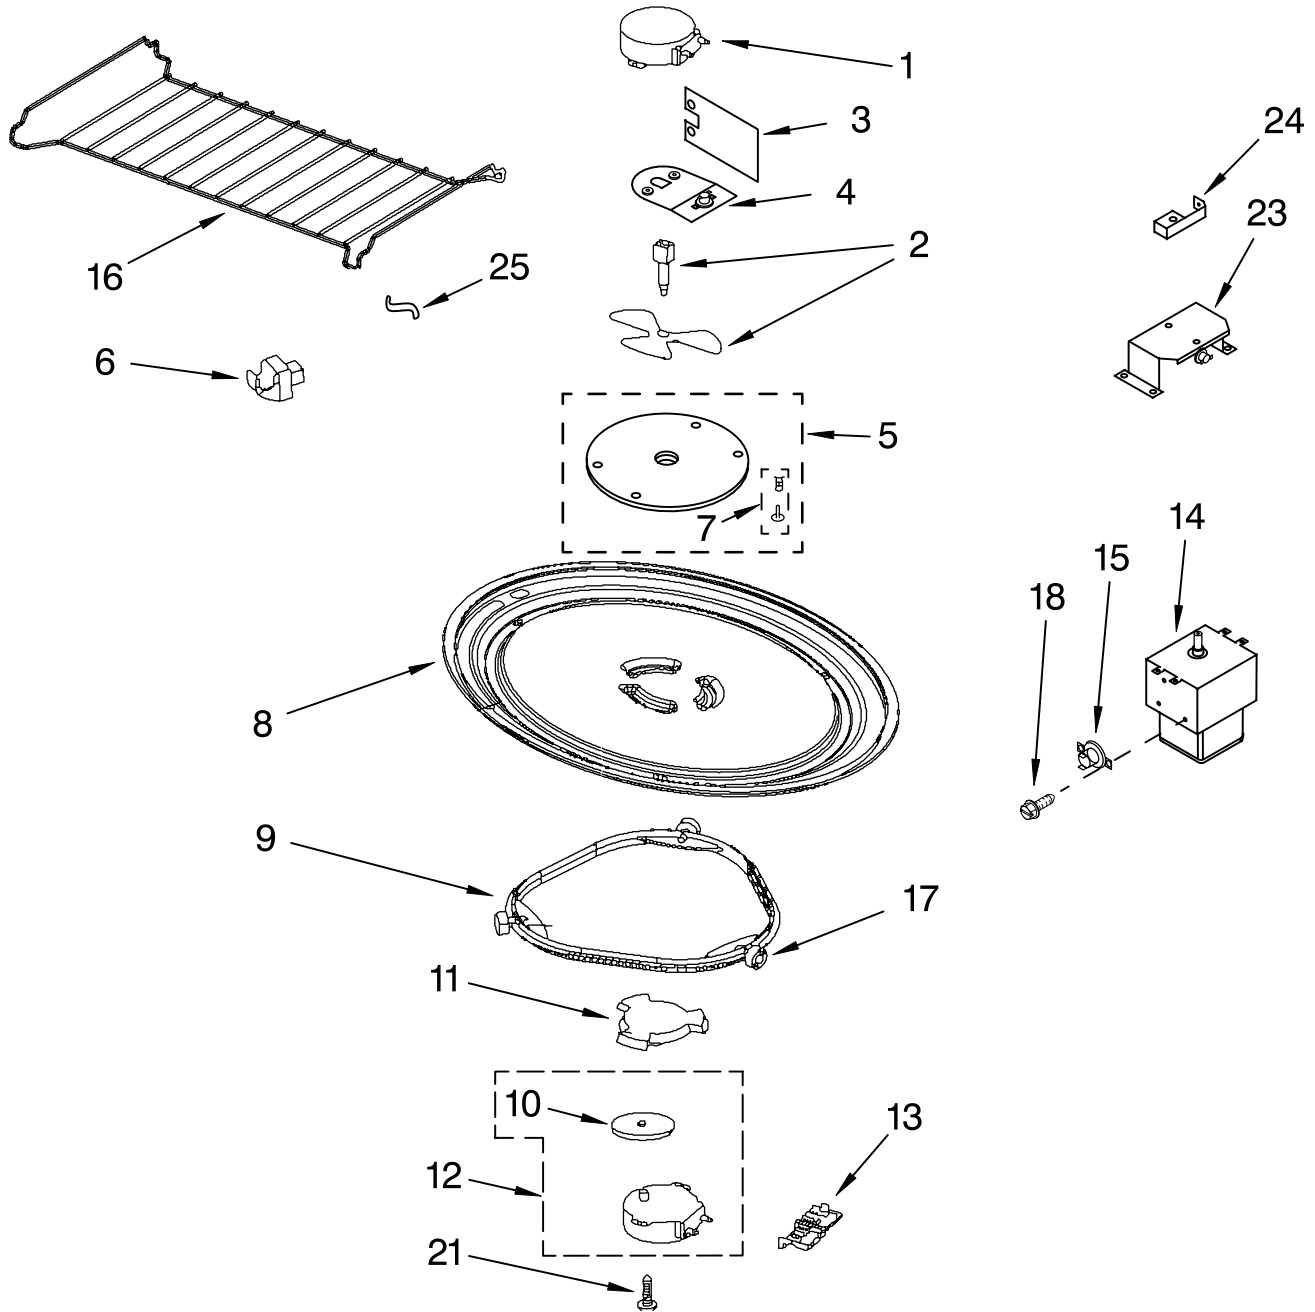

FOR ORDERING INFORMATION REFER TO PARTS PRICE LIST

AIR FLOW PARTS

For Models: MH3185XPQ0, MH3185XPB0, MH3185XPT0, MH3185XPS0

(White) (Black) (Biscuit) (Stainless)

Illus. No.	Part No.	DESCRIPTION	Illus. No.	Part No.	DESCRIPTION	Illus. No.	Part No.	DESCRIPTION
1	8205350	Deflector, Air	8	8205354	Air Guide, Back	16		Air Guide
2	8205353	Cover, Lamp	9	8184825	Motor, Fan Assy		8205367	Left
3	8205368	Duct, Air	10	8205355	Shield		8205352	Right
4	8204789	Bracket, Thermostat	11	8204790	Shield	17	4393808	Humidity, Sensor
5	8183703	Thermostat	15	8169474	Screw	19	8169539	Holder, Lamp
6	8204676	Cover				20	8205351	Base Plate, Air Guide
7	8183993	Lamp				24	8185097	Socket, Motor Wire

FOR ORDERING INFORMATION REFER TO PARTS PRICE LIST

MAGNETRON AND TURNTABLE PARTS

For Models: MH3185XPQ0, MH3185XPB0, MH3185XPT0, MH3185XPS0

(White) (Black) (Biscuit) (Stainless)

Illus. No.	Part No.	DESCRIPTION
1	8205044	Motor, Stirrer
2	8205202	Stirrer Shaft/Blade
3	8205369	Shield, Nomex
4	8184585	Thermostat/Bracket
5	8184604	Cover, Inlet Includes Nails and Bushings
6	8204662	Hook, Rack (4)