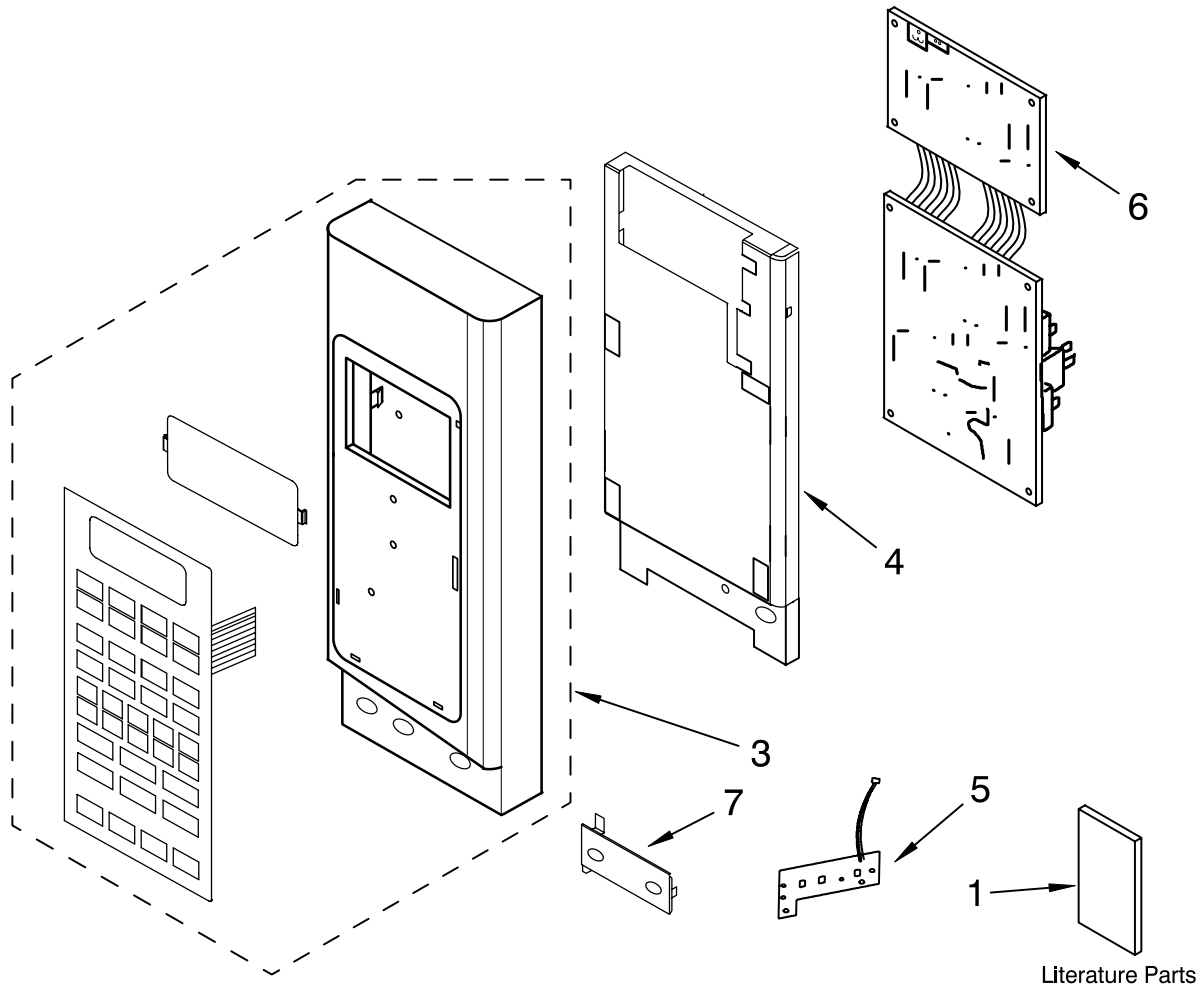

CONTROL PANEL PARTS

For Models: MH3185XPQ0, MH3185XPB0, MH3185XPT0, MH3185XPS0

(White) (Black) (Biscuit) (Stainless)

Microwave Oven
1.8 Cu. Ft.

Literature Parts

Illus. No.	Part No.	DESCRIPTION
1		Literature
	8204921	U & C Guide
	8204910	Tech Sheet
	8190419	Instructn, Install
	8204932	Cook Guide Label
3		Panel Asy, Control
		Includes Lens and Membrane Switch
	8205386	White
	8205388	Black
	8205389	Biscuit
	8205387	Stainless
4	8184920	Bracket, Control
5	8205390	Button, PCB Assy
6	8205391	Microcomputer
7	8184110	Pushbutton