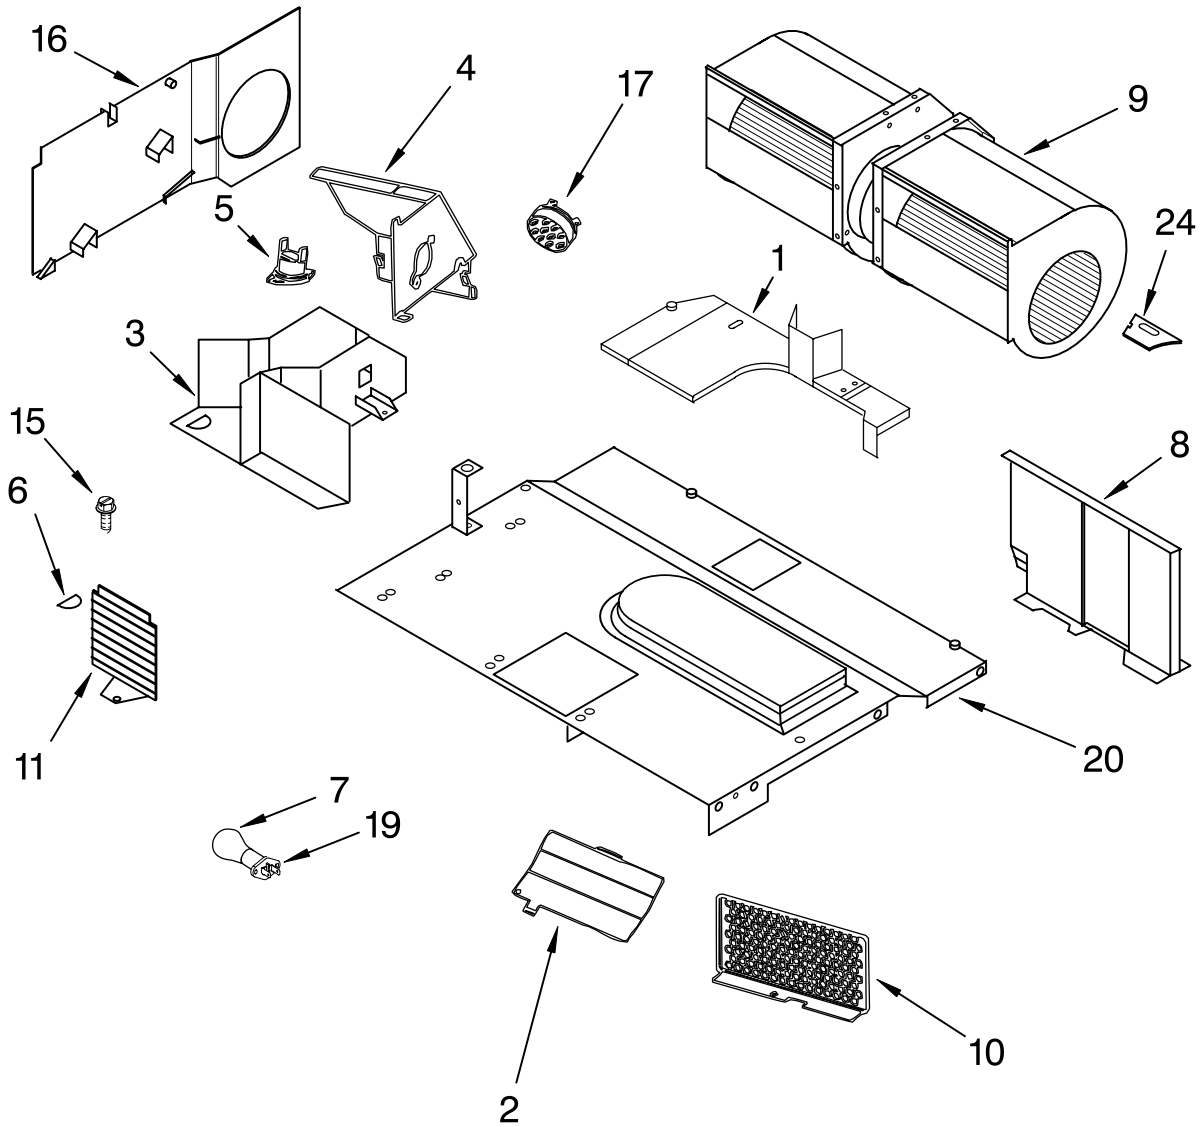

AIR FLOW PARTS

For Models: MH3185XPQ0, MH3185XPB0, MH3185XPT0, MH3185XPS0

(White) (Black) (Biscuit) (Stainless)

Illus. No.	Part No.	DESCRIPTION	Illus. No.	Part No.	DESCRIPTION	Illus. No.	Part No.	DESCRIPTION
1	8205350	Deflector, Air	8	8205354	Air Guide, Back	16		Air Guide
2	8205353	Cover, Lamp	9	8184825	Motor, Fan Assy		8205367	Left
3	8205368	Duct, Air	10	8205355	Shield		8205352	Right
4	8204789	Bracket, Thermostat	11	8204790	Shield	17	4393808	Humidity, Sensor
5	8183703	Thermostat	15	8169474	Screw	19	8169539	Holder, Lamp
6	8204676	Cover				20	8205351	Base Plate, Air Guide
7	8183993	Lamp				24	8185097	Socket, Motor Wire

FOR ORDERING INFORMATION REFER TO PARTS PRICE LIST