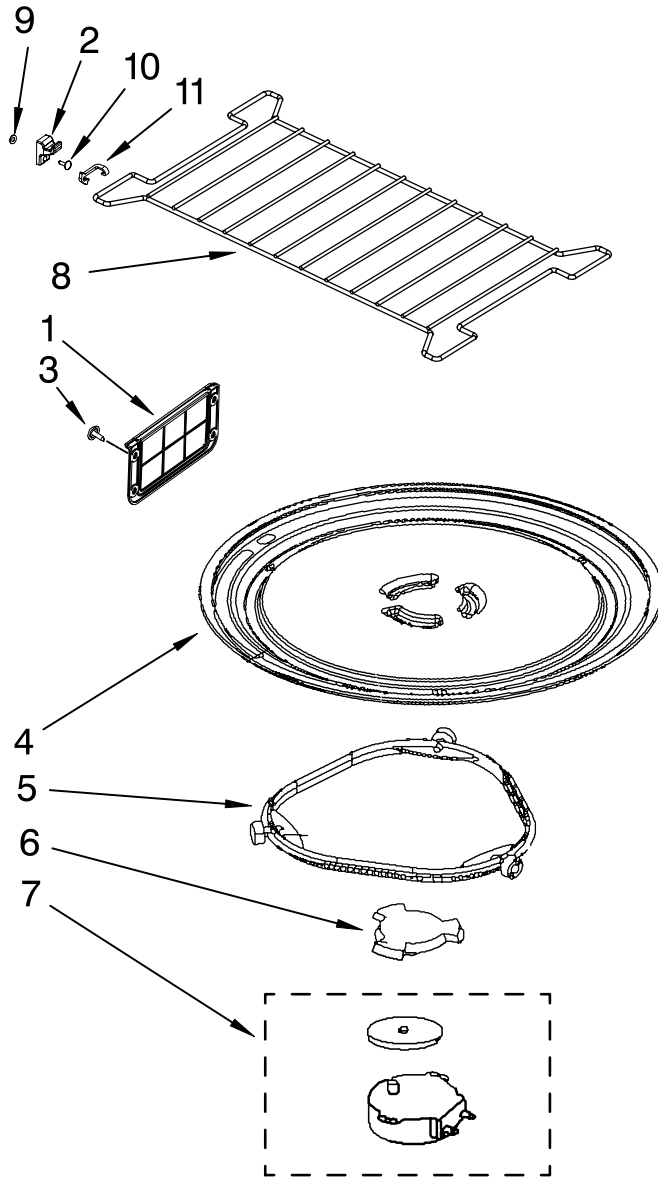

TURNTABLE PARTS

For Models: MH1170XSB2
(BLACK)

Illus. No.	Part No.	DESCRIPTION
1	8206389	Cover, Inlet Includes Nails and Bushings
2	8206118	Hook, Rack (4)

Illus. No.	Part No.	DESCRIPTION
3	W10138801	Plst. Rivet(4pcs)
4	4393799	Turntable
5	8206227	Ring, Turntable
6	8206228	Driver, Turntable

Illus. No.	Part No.	DESCRIPTION
7	8183953	Motor, Turntable
8	8205042	Rack
9	W10107790	Washer
10	8206618	Screw
11	W10107780	Spacer (4)

FOR ORDERING INFORMATION REFER TO PARTS PRICE LIST