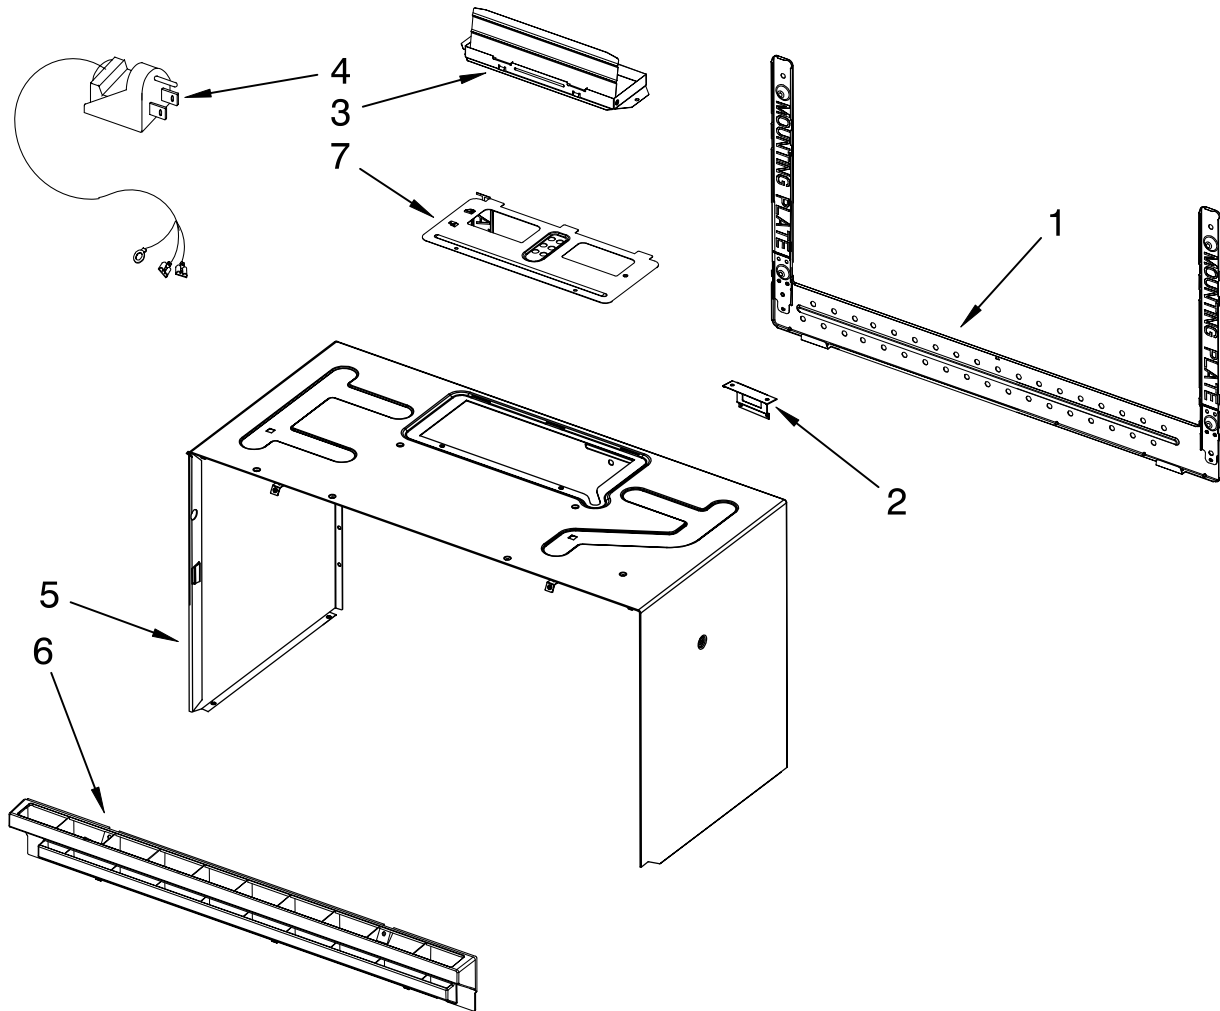

CABINET AND INSTALLATION PARTS

For Models: MH1170XSB2
(BLACK)

Illus. No.	Part No.	DESCRIPTION
1	8206315	Plate, Mounting
2	8206385	Support, Wire Clip
3	8206442	Damper Assembly
4	8206388	Cord, Power

Illus. No.	Part No.	DESCRIPTION
5		Case, Outer
	8206338	Black
6		Grille, Vent
	8206391	Black
7	8206336	Plate, Damper

Illus. No.	Part No.	DESCRIPTION
Miscellaneous		
	8206614	Installation, Hardware
	8205871	Template, Upper
	W10138802	Screw, Top Mountng
	W10107710	Main Harness
	8205635	Ground Wire Assy
	8206415	H.V. Wire Assy
	W10107760	Grnd Wire, Filter
	W10138804	Hdlmp/TT Wire Assy
	W10107740	HV Trnsfrm Wr Assy
	W10107770	Harness Wire, NTC

FOR ORDERING INFORMATION REFER TO PARTS PRICE LIST