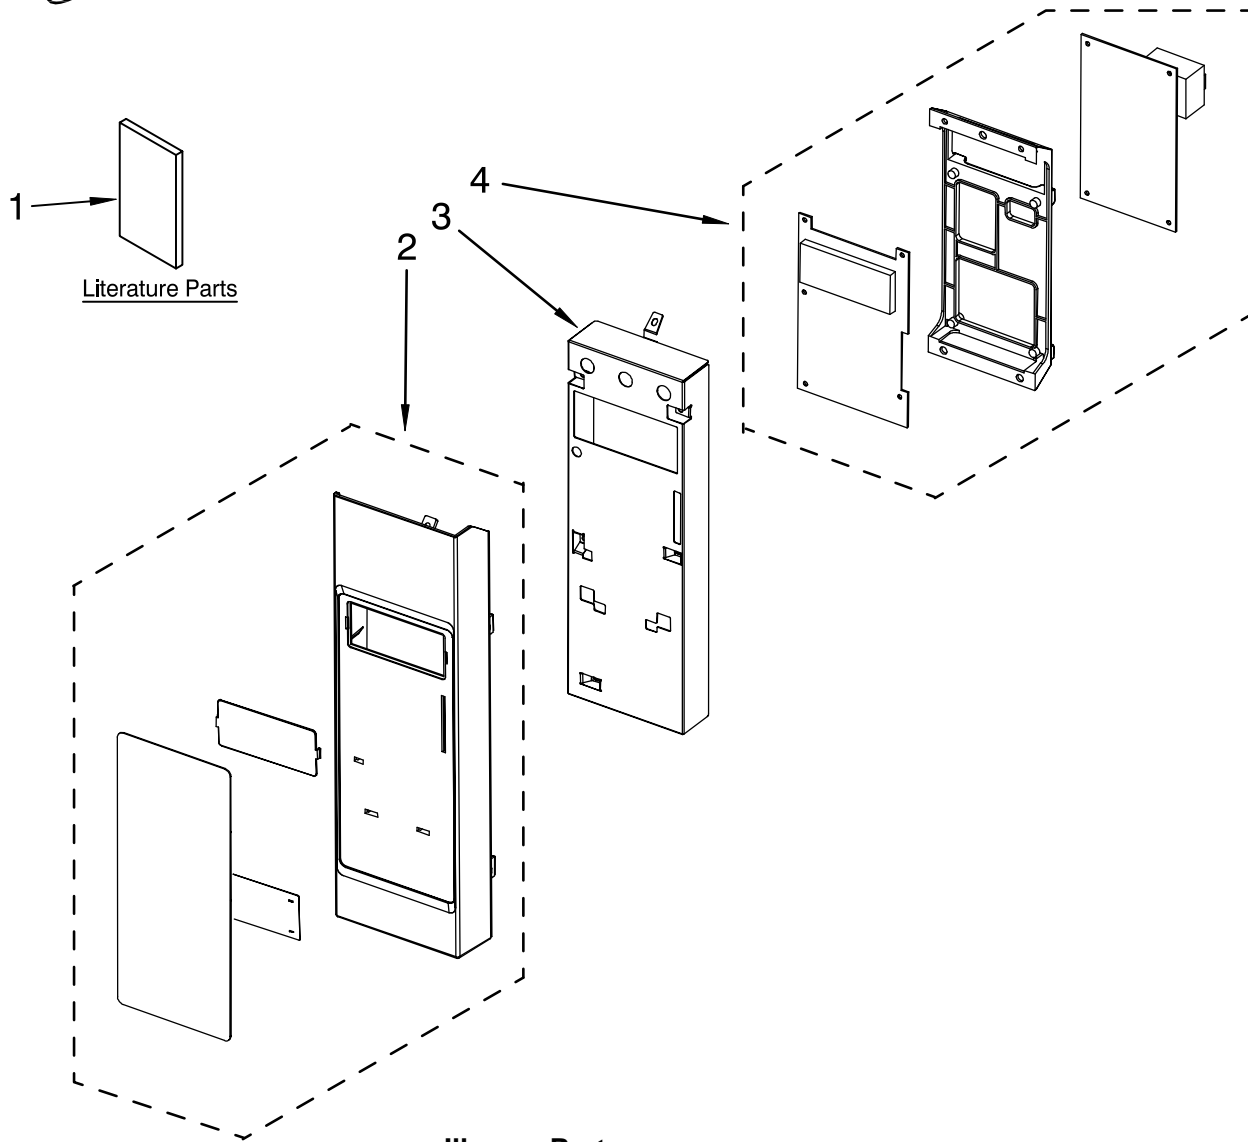

# CONTROL PANEL PARTS

For Models: MH1170XSB2  
(BLACK)

Microwave Oven  
1.7 Cu. Ft.

Illus. No.	Part No.	DESCRIPTION
1		Literature
	W10110883	U & C Guide
	W10110890	Tech Sheet
	8205885	Cook Guide Label
2		Panel Asy, Control
		Includes Lens and Membrane Switch
	8206363	Black
3	8206361	Bracket, Control
4	8206360	Microcomputer