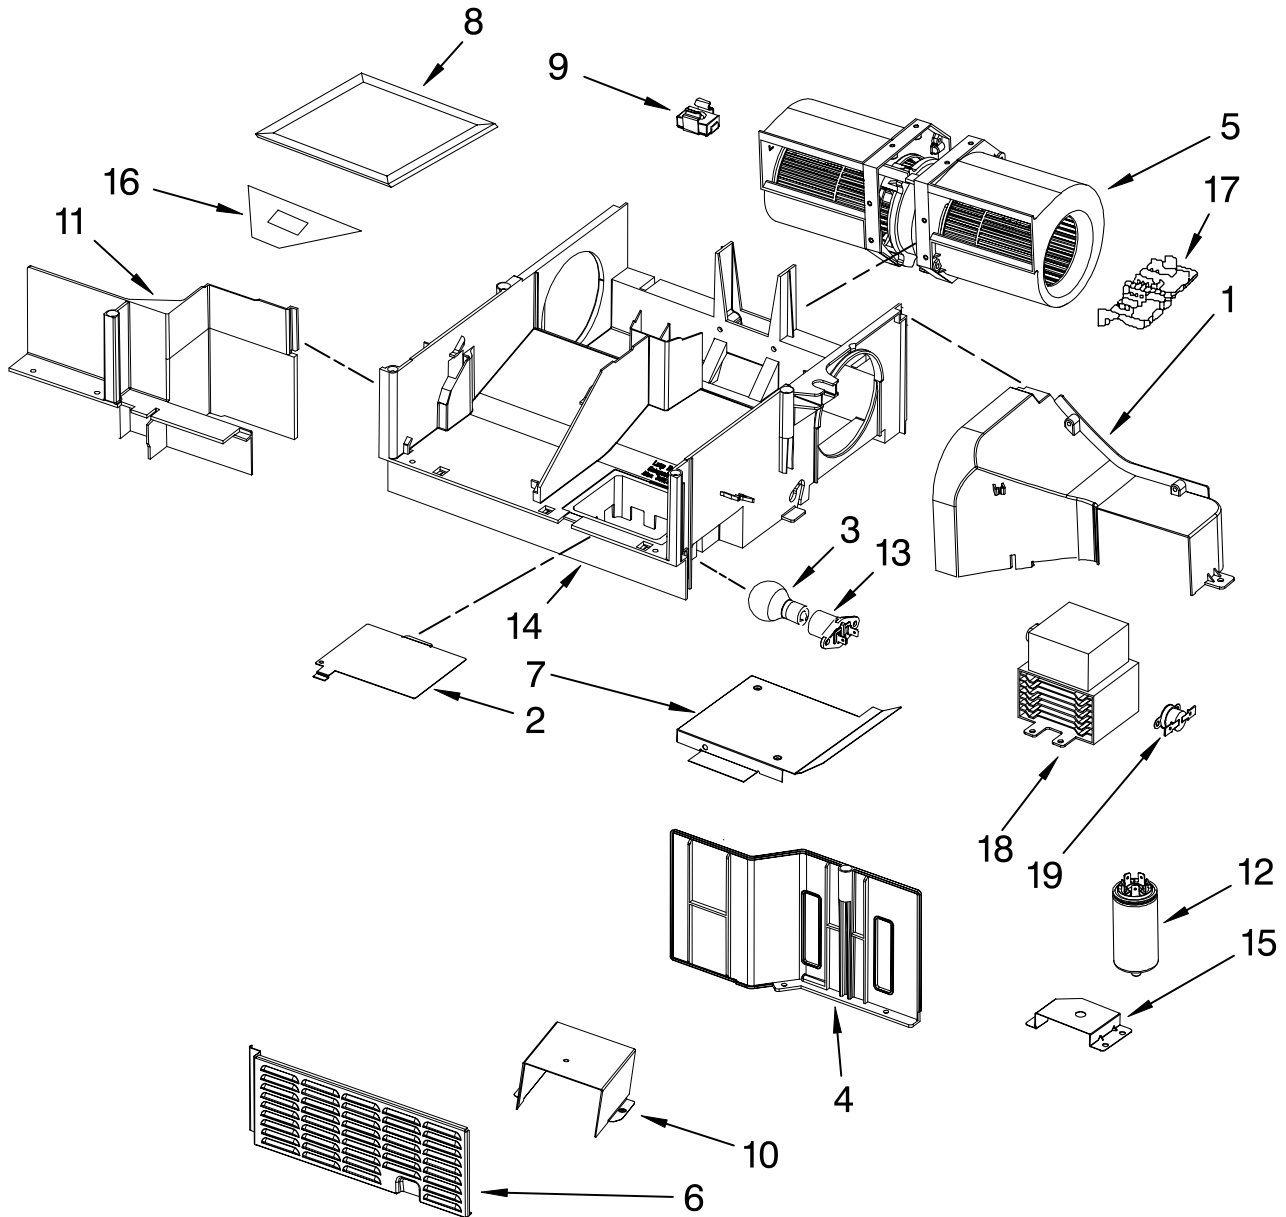

AIR FLOW PARTS

For Models: MH1170XSB2
(BLACK)

Illus. No.	Part No.	DESCRIPTION
1	8206340	Deflector, Air
2	8206382	Cover, Lamp
3	4393681	Lamp
4	8206371	Cover, Side Inlet
5	W10114550	Motor, Fan Assy
6	W10107800	Shield
7	W10138797	Air Guide

Illus. No.	Part No.	DESCRIPTION
8	8206230	Filter, Charcoal
9	W10110862	Mounting, Nut (2)
10	8206625	Channel, Air
11	W10138800	Air Guide
12	8206624	Filter
13	8169539	Holder, Lamp

Illus. No.	Part No.	DESCRIPTION
14	W10138799	Base Plate, Air Guide
15	8206368	Brkt-Mntg, Filter
16	W10139750	Socket, Motor Wire
17	W10110598	Cover, Terminal
18	8206341	Magnetron
19	8206342	Thermostat

FOR ORDERING INFORMATION REFER TO PARTS PRICE LIST