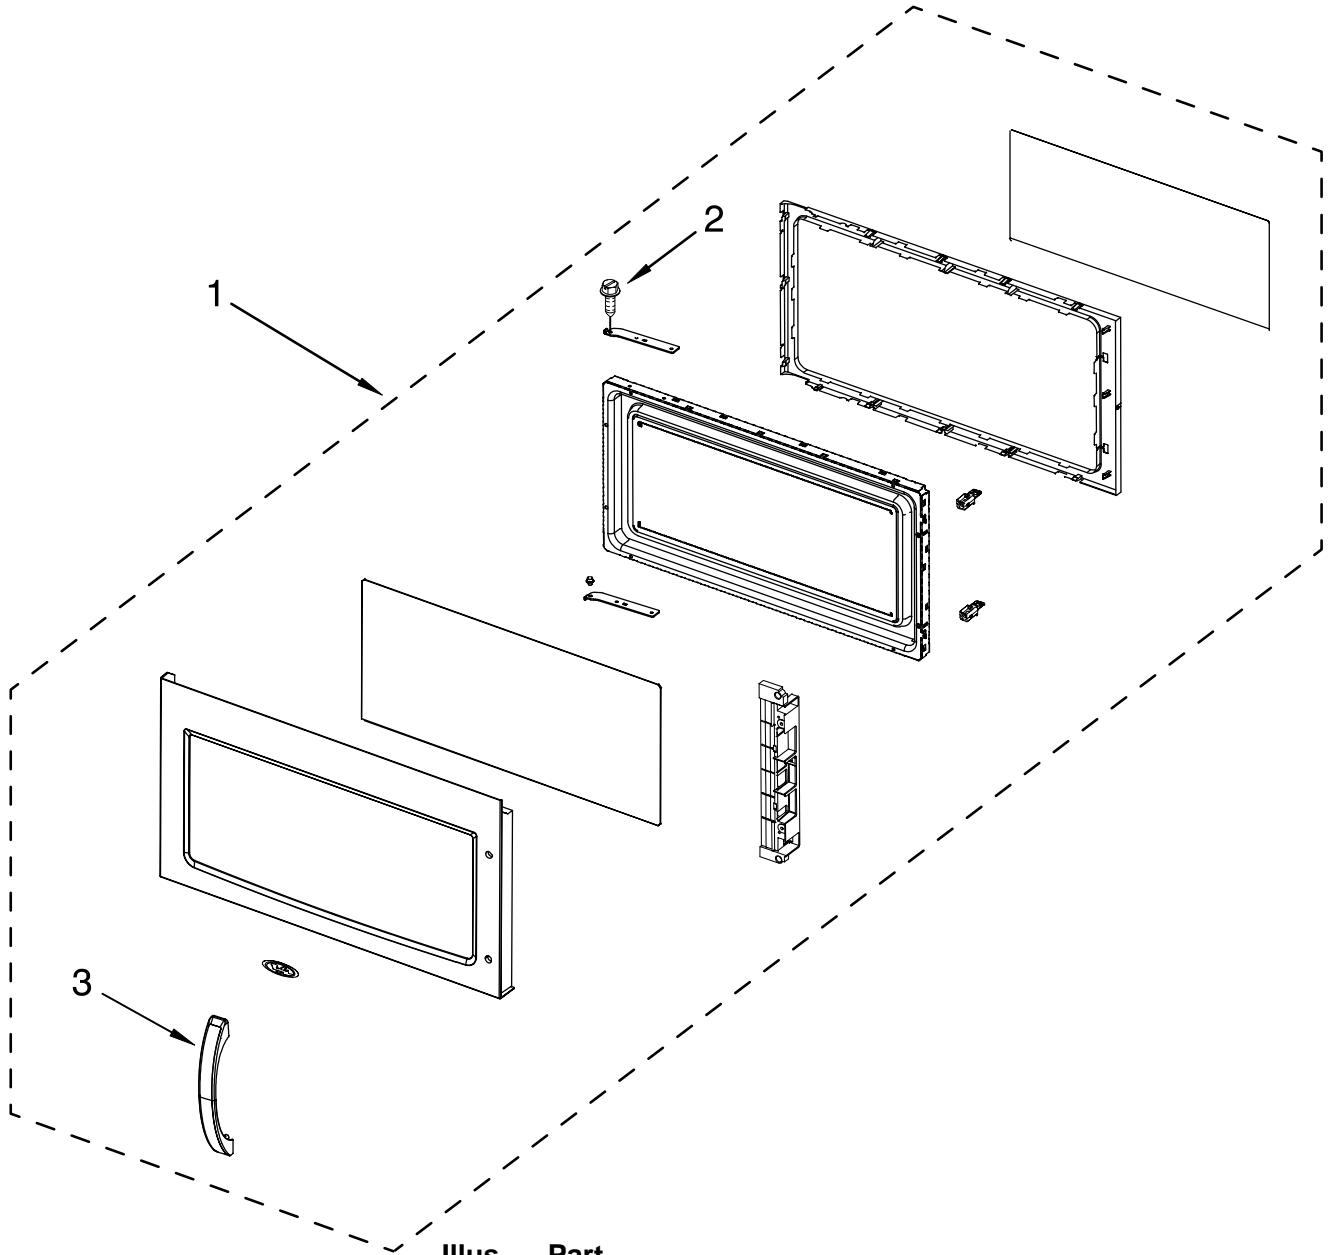

DOOR PARTS

For Models: MH1170XSB2

(BLACK)

<u>Illus. No.</u>	<u>Part No.</u>	<u>DESCRIPTION</u>
1		COMPLETE DOOR
	8206395	Black
2	8206181	Screw
3		Handle
	W10114515	Black

FOR ORDERING INFORMATION REFER TO PARTS PRICE LIST