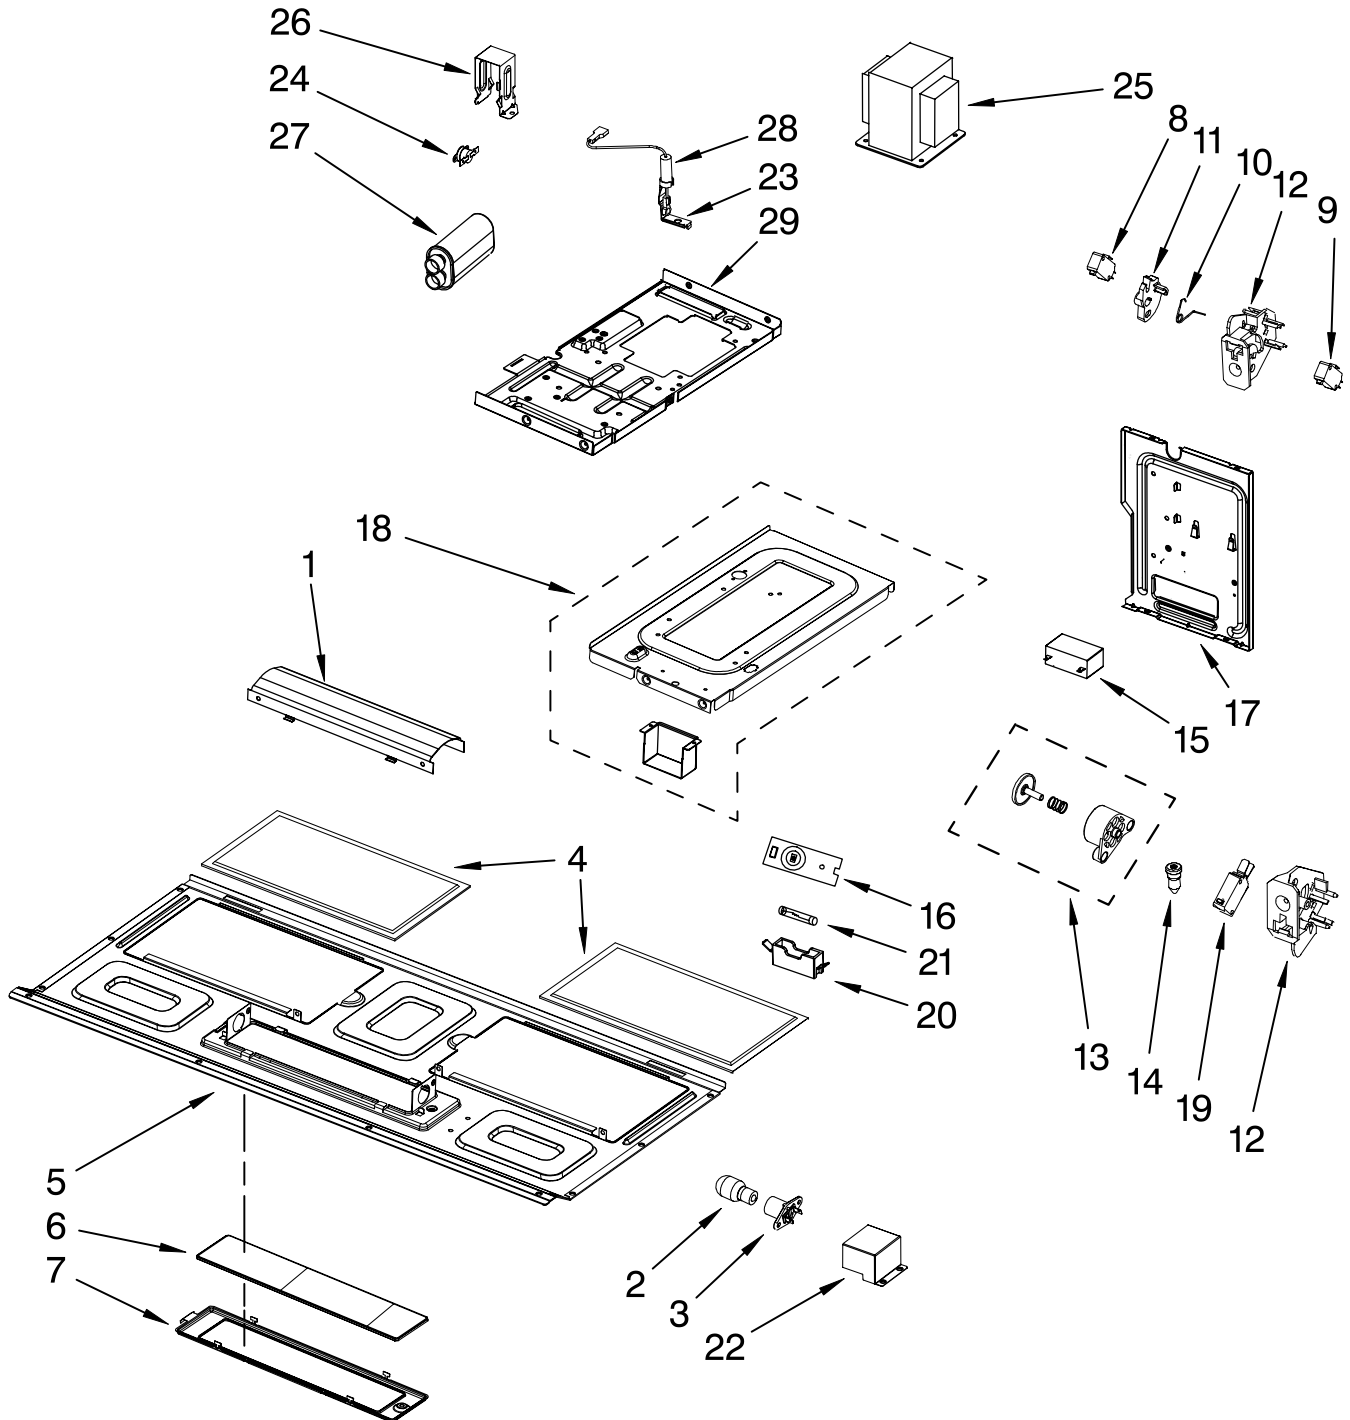

INTERIOR AND VENTILATION PARTS

For Models: MH1170XSB2

(BLACK)

FOR ORDERING INFORMATION REFER TO PARTS PRICE LIST

INTERIOR AND VENTILATION PARTS

For Models: MH1170XSB2

(BLACK)

Illus.	Part	
No.	No.	DESCRIPTION
1	W10139751	Reflector, Lamp
2	8206232	Lamp
3	8206374	Holder, Lamp
4	8206229	Filter, Grease
5	8206386	Plate, Bottom
6	8206376	Glass, Lamp
7	8206375	Holder, Glass
8	8206345	Switch, Micro V5P010CG3
9	8206347	Switch, Micro V5P020CG3
10	8169438	Spring, Interlock
11	8183824	Plate, Cam
12		Support, Interlock
	8206419	Top
	8206353	Bottom
13	8206558	Piston Assembly
14	8206180	Screw
15	8206357	Capacitor, 125 V
16	8206421	Thermistor (PCBA)
17	W10138792	Plate, Side
18	8206358	Chassis Assembly
19	8206352	Switch, Micro V5P030CG3
20	8184312	Holder, Fuse
21	W10138793	Fuse
22	8206359	Terminal Cvr, Lamp
23	8206370	Support, Diode
24	8206379	Thermostat
25	8206343	Transformer, H.V.
26	8206378	Bracket, Capacitor
27	W10138798	Capacitor, H.V.
28	W10138796	Diode, H.V.
29	W10138791	Chassis

FOR ORDERING INFORMATION REFER TO PARTS PRICE LIST