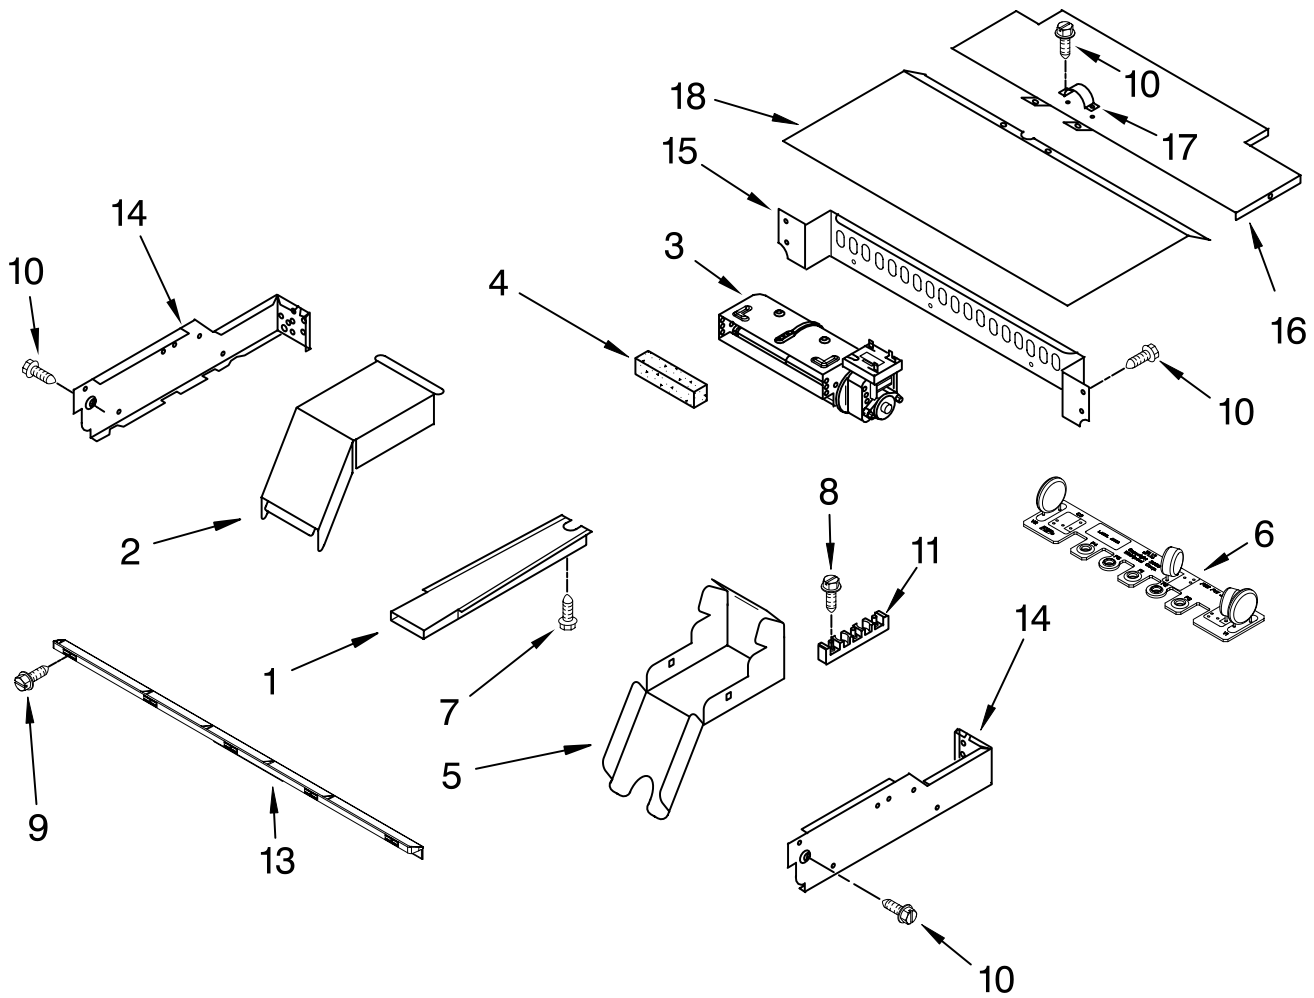

FOR ORDERING INFORMATION REFER TO PARTS PRICE LIST

INTERNAL OVEN PARTS

For Models: RBS245PRB00, RBS245PRQ00, RBS245PRT00, RBS245PRS00
 (Black) (Designer White) (Biscuit) (Stainless Steel)

Illus. No.	Part No.	DESCRIPTION
2	4456103	Element, Broil
	4449154	Screw
3	4457277	Grill, Broiler
4	4457276	Pan, Broiler
6	4448716	Rack, Oven
7	4452153	Element, Bake
	4449154	Screw

FOR ORDERING INFORMATION REFER TO PARTS PRICE LIST

TOP VENTING PARTS

For Models:RBS245PRB00, RBS245PRQ00, RBS245PRT00, RBS245PRS00
(Black) (Designer White) (Biscuit) (Stainless Steel)

Illus. No.	Part No.	DESCRIPTION	Illus. No.	Part No.	DESCRIPTION	Illus. No.	Part No.	DESCRIPTION
1	4451759	Vent,Exhaust	8	3400080	Screw	14		Side, Control Top
2	4455178	Elbow, Vent-Top	9	4450038	Screw		4451597	Right
3	4457289	Blower, 60MM	10	4449809	Screw		4451598	Left
4	4451758	Foam, Block	11	4449868	Block, Terminal	15	9759135	Back, Control
5	4451777	Elbow, Vent-Bottom	13	8303499	Vent, (Control Panel)	16	4450549	Cover, Top Rear
6	8302143	Suppressor				17	4448664	Clamp
7	4449040	Screw				18	4452365	Cover, Top Front