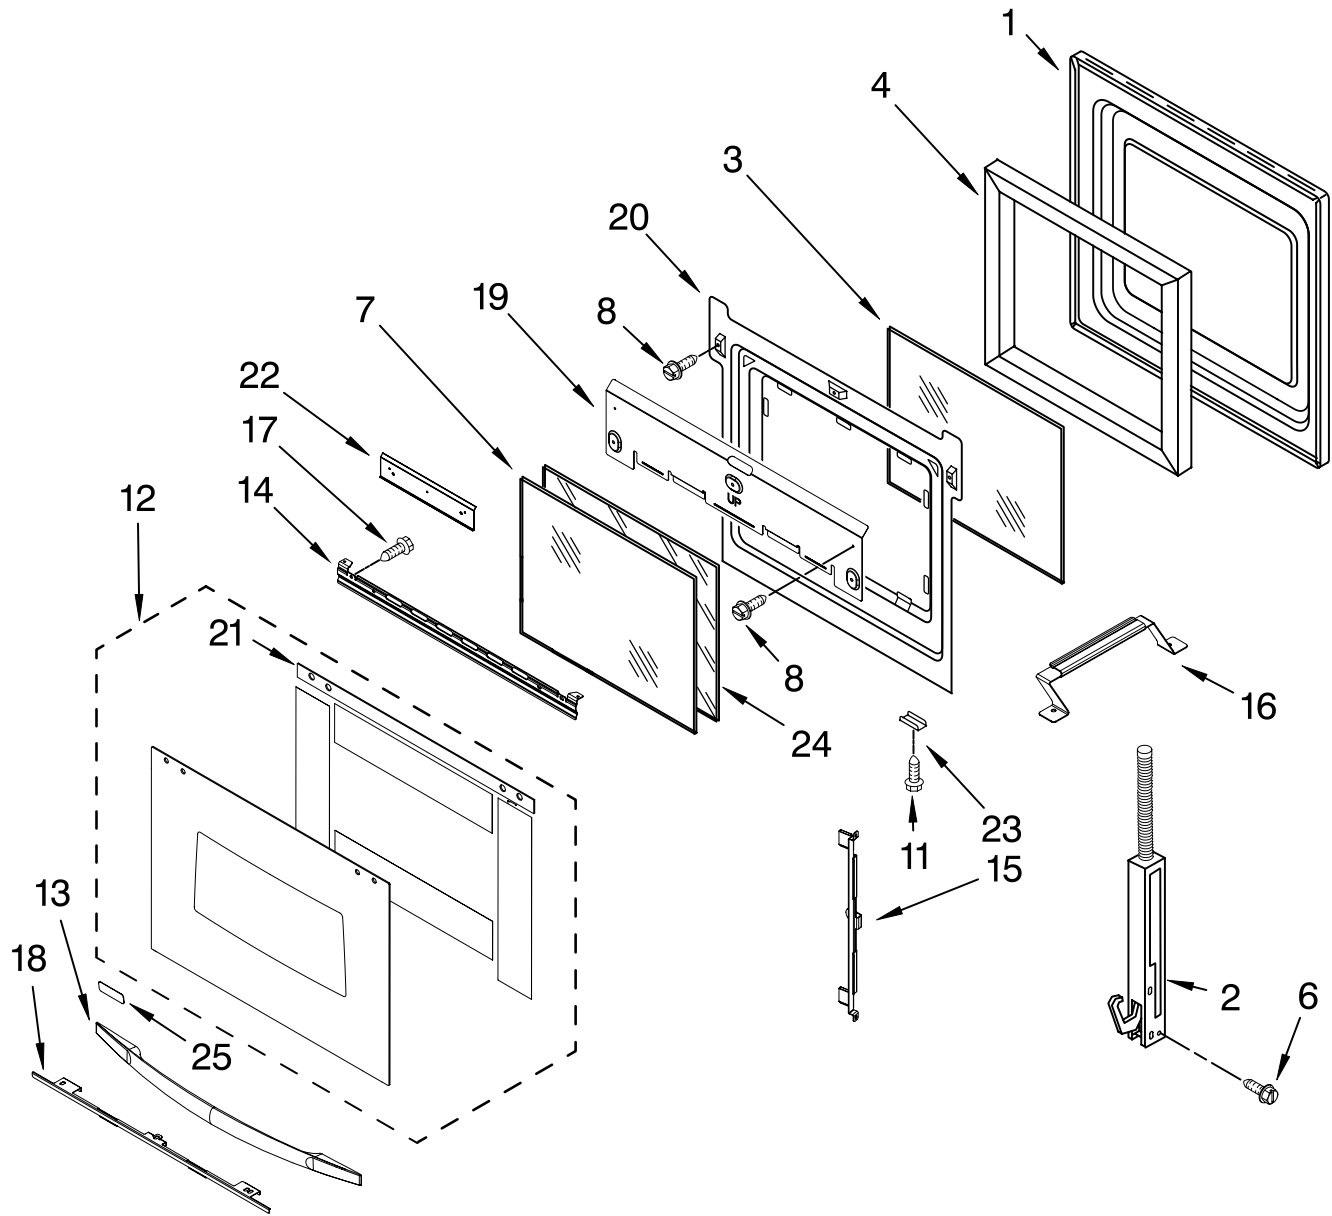

FOR ORDERING INFORMATION REFER TO PARTS PRICE LIST

CONTROL PANEL PARTS

For Models: RBS245PRB00, RBS245PRQ00, RBS245PRT00, RBS245PRS00
 (Black) (Designer White) (Biscuit) (Stainless Steel)

Illus. No.	Part No.	DESCRIPTION
1		Control Panel Assy.
	8302840	Black
	8302841	White
	8302842	Biscuit
2		Membrane Switch
	8304239	Black
	8304240	White
	8304241	Biscuit
3	8303885	Microcomputer
4	8304163	Bracket, Control

FOR ORDERING INFORMATION REFER TO PARTS PRICE LIST

OVEN DOOR PARTS

For Models:RBS245PRB00, RBS245PRQ00, RBS245PRT00, RBS245PRS00
 (Black) (Designer White) (Biscuit) (Stainless Steel)

Illus. No.	Part No.	DESCRIPTION
1	8303698	Door Liner
2		Hinge, Door
	9760567	R.Side (Red)
	9760568	L.Side (Red)
	9760569	R.Side (Green)
	9760570	L.Side (Green)
3	4449247	Glass, Inner
4	4451720	Insulation,Door
6	4449743	Screw
7	9759223	Glass, Inner
8	4449809	Screw
11	3400832	Screw