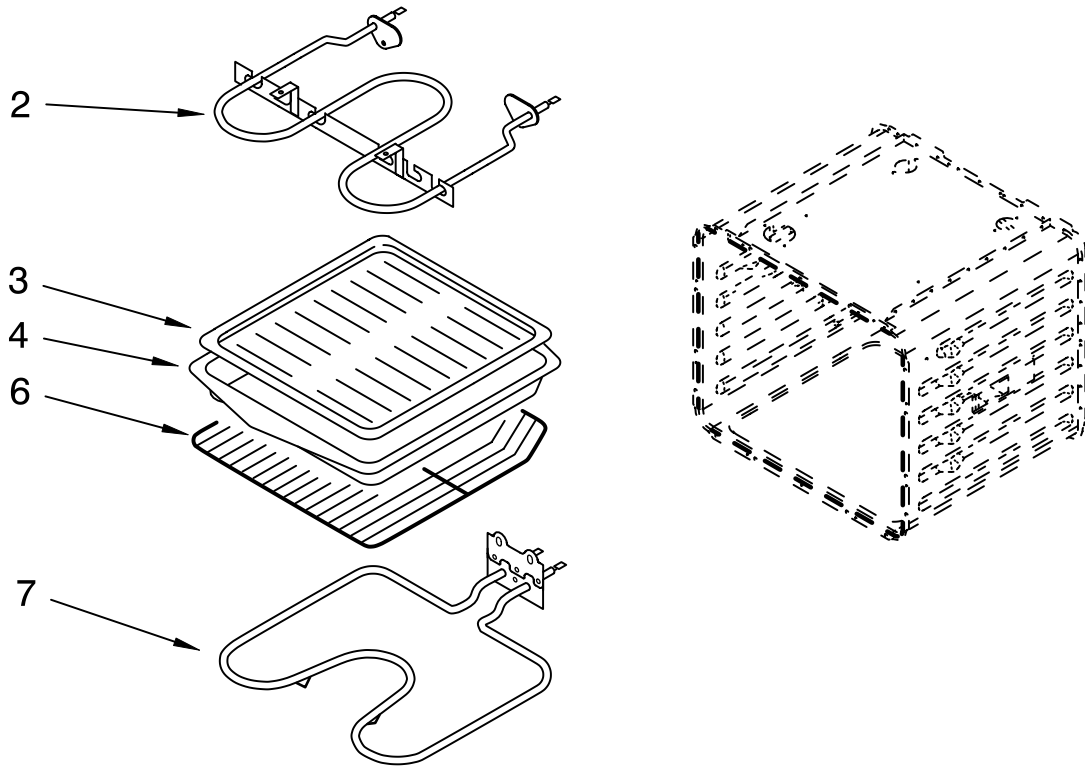

INTERNAL OVEN PARTS

For Models: RBS245PRB00, RBS245PRQ00, RBS245PRT00, RBS245PRS00
(Black) (Designer White) (Biscuit) (Stainless Steel)

Illus. No.	Part No.	DESCRIPTION
2	4456103	Element, Broil
	4449154	Screw
3	4457277	Grill, Broiler
4	4457276	Pan, Broiler
6	4448716	Rack, Oven
7	4452153	Element, Bake
	4449154	Screw

FOR ORDERING INFORMATION REFER TO PARTS PRICE LIST