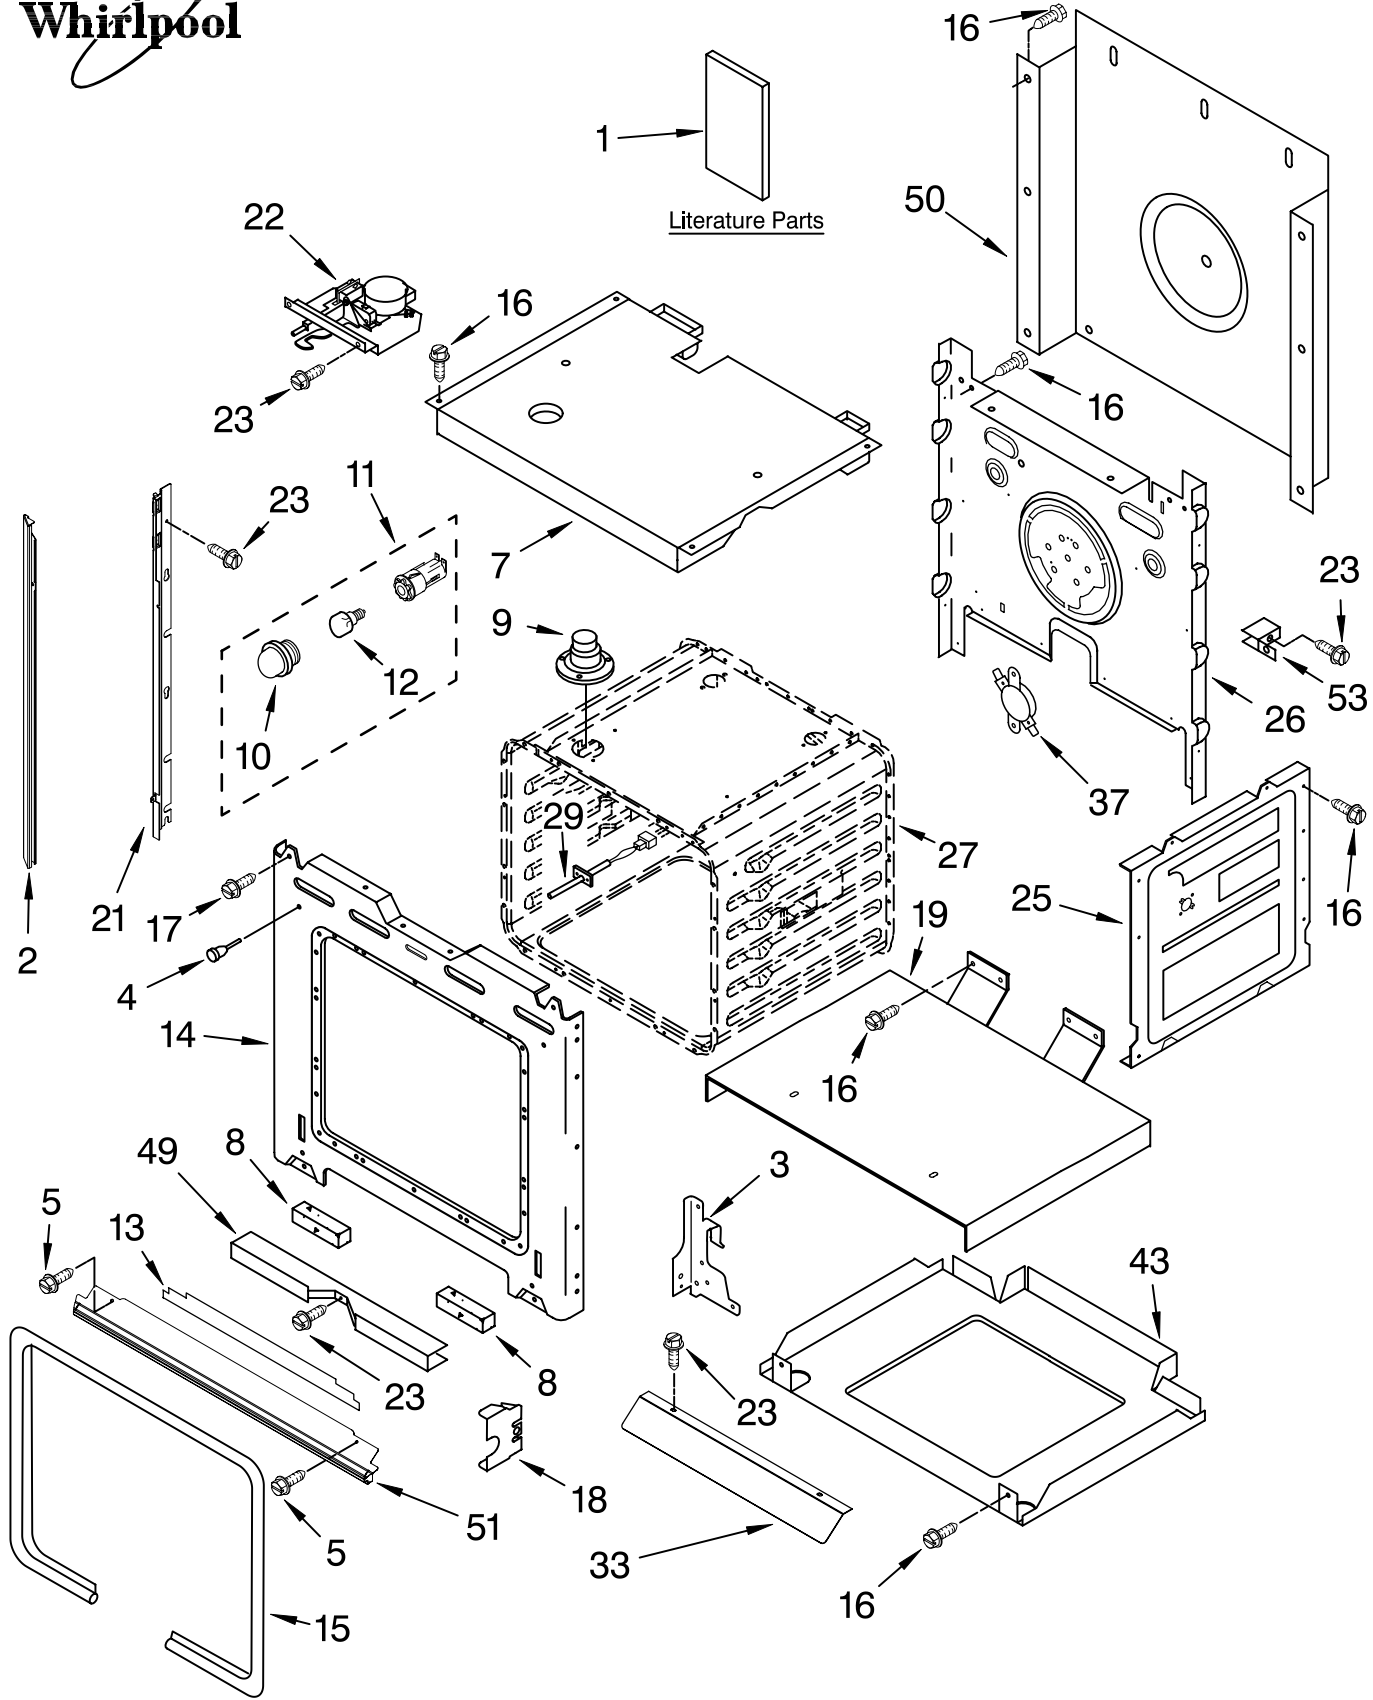

OVEN PARTS

For Models: RBS245PRB00, RBS245PRQ00, RBS245PRT00, RBS245PRS00
(Black) (Designer White) (Biscuit) (Stainless Steel)

24" BUILT-IN ELECTRIC
SINGLE OVEN
SELF-CLEAN

FOR ORDERING INFORMATION REFER TO PARTS PRICE LIST