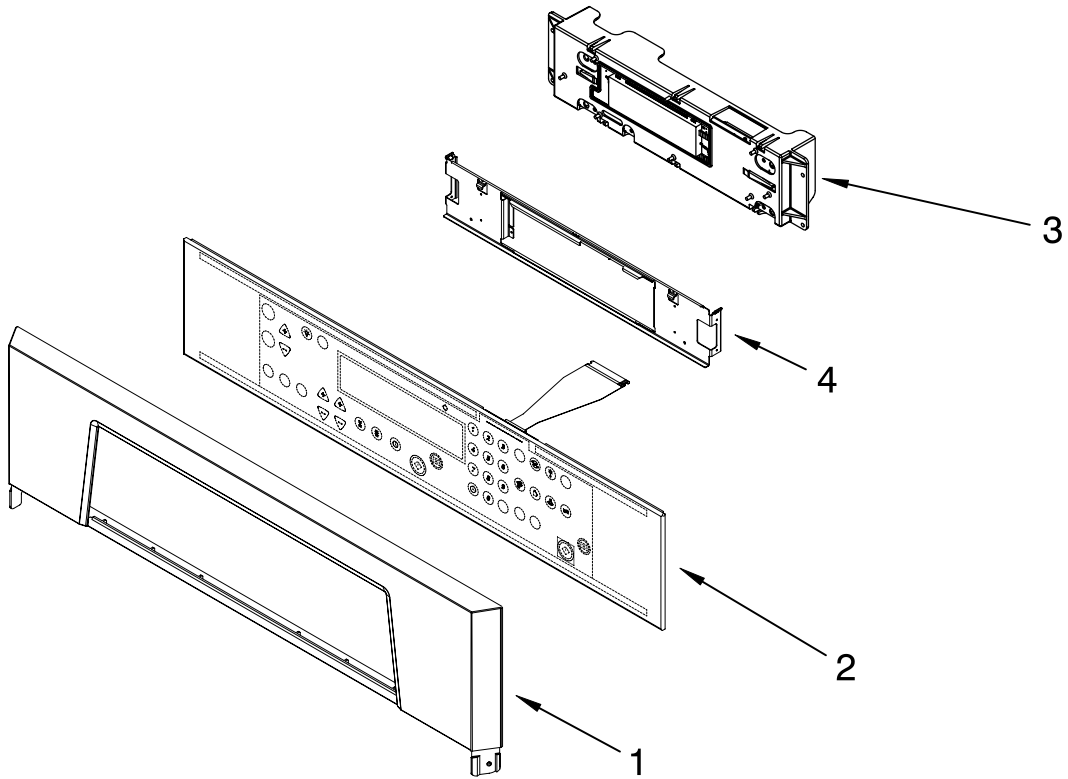

CONTROL PANEL PARTS

For Models: RBS245PRB00, RBS245PRQ00, RBS245PRT00, RBS245PRS00
(Black) (Designer White) (Biscuit) (Stainless Steel)

Illus. No.	Part No.	DESCRIPTION
1		Control Panel Assy.
	8302840	Black
	8302841	White
	8302842	Biscuit
2		Membrane Switch
	8304239	Black
	8304240	White
	8304241	Biscuit
3	8303885	Microcomputer
4	8304163	Bracket, Control

FOR ORDERING INFORMATION REFER TO PARTS PRICE LIST