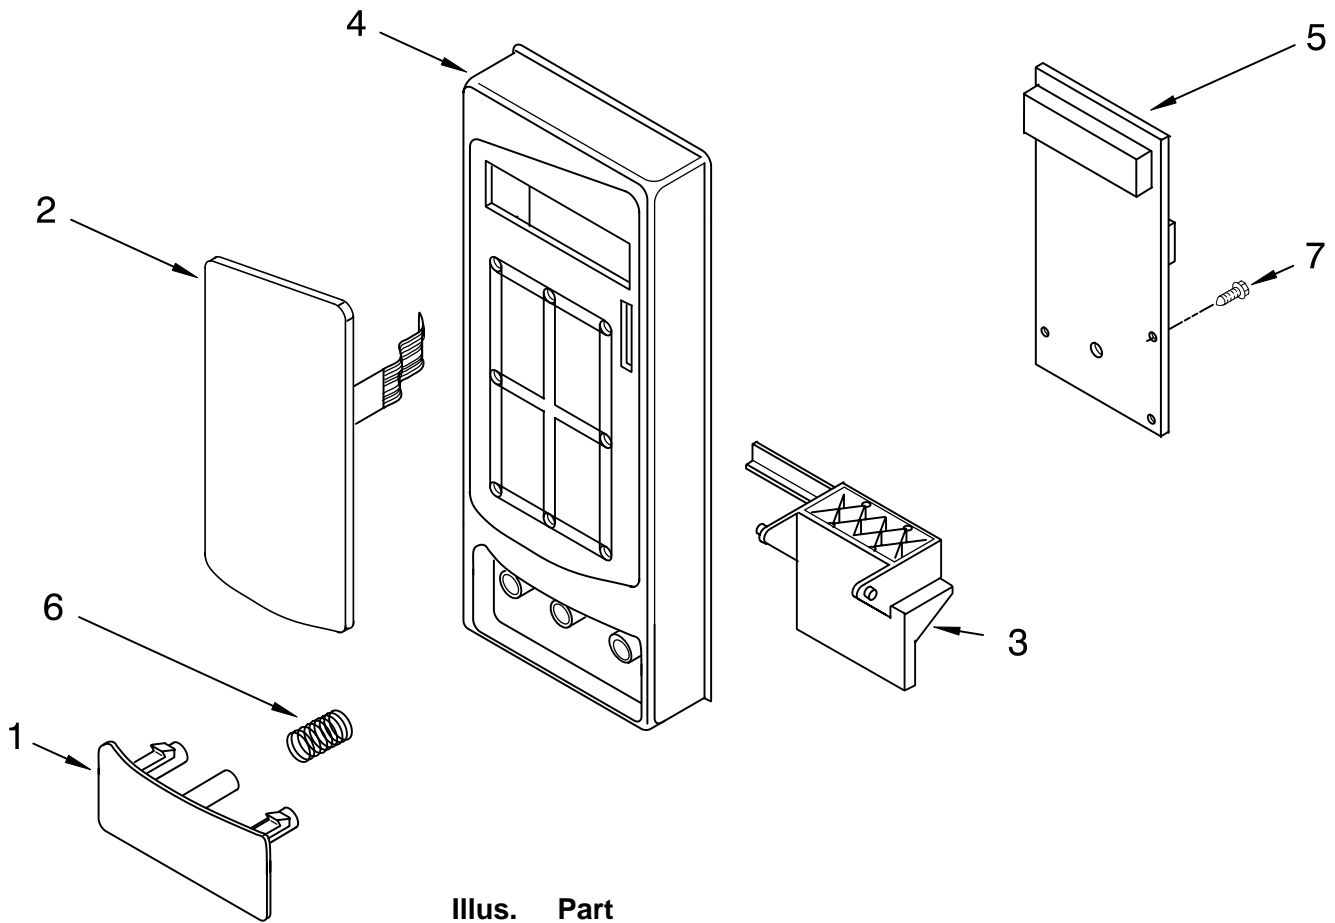

# DOOR PARTS

MICROWAVE OVEN  
1.5 CUBIC FOOT

For Models: MT4155SPQ3, MT4155SPB3, MT4155SPT3, MT4155SPS3  
(White) (Black) (Biscuit) (Stainless Steel)

Illus. No.	Part No.	DESCRIPTION
1		Literature Parts
	W10158719	Use & Care Guide
	W10178208	Tech Sheet
	8204843	Installation Instructions
	8205086	Cook Guide Label
2	8184263	Latch
3	8171918	Spring, Latch
4	8184265	Cap
5		Door Assembly
	8205446	Black
	8205445	White
	8205447	Biscuit
	8205569	Stainless Steel

# CONTROL PANEL PARTS

For Models: MT4155SPQ3, MT4155SPB3, MT4155SPT3, MT4155SPS3  
 (White) (Black) (Biscuit) (Stainless Steel)

Illus. No.	Part No.	DESCRIPTION
1		Button
	8184427	Black
	8184336	White
	8184441	Biscuit
	8205571	Stainless Steel
2		Switch, Membrane
	8205449	Black
	8205448	White
	8205450	Biscuit
3		Lever, Release
4		Control Panel
	8184541	Black
	8184533	White
	8184543	Biscuit
	8205570	Stainless Steel (Includes #3)
5	W10178210	Microcomputer
6	8184272	Spring
7	4358381	Screw