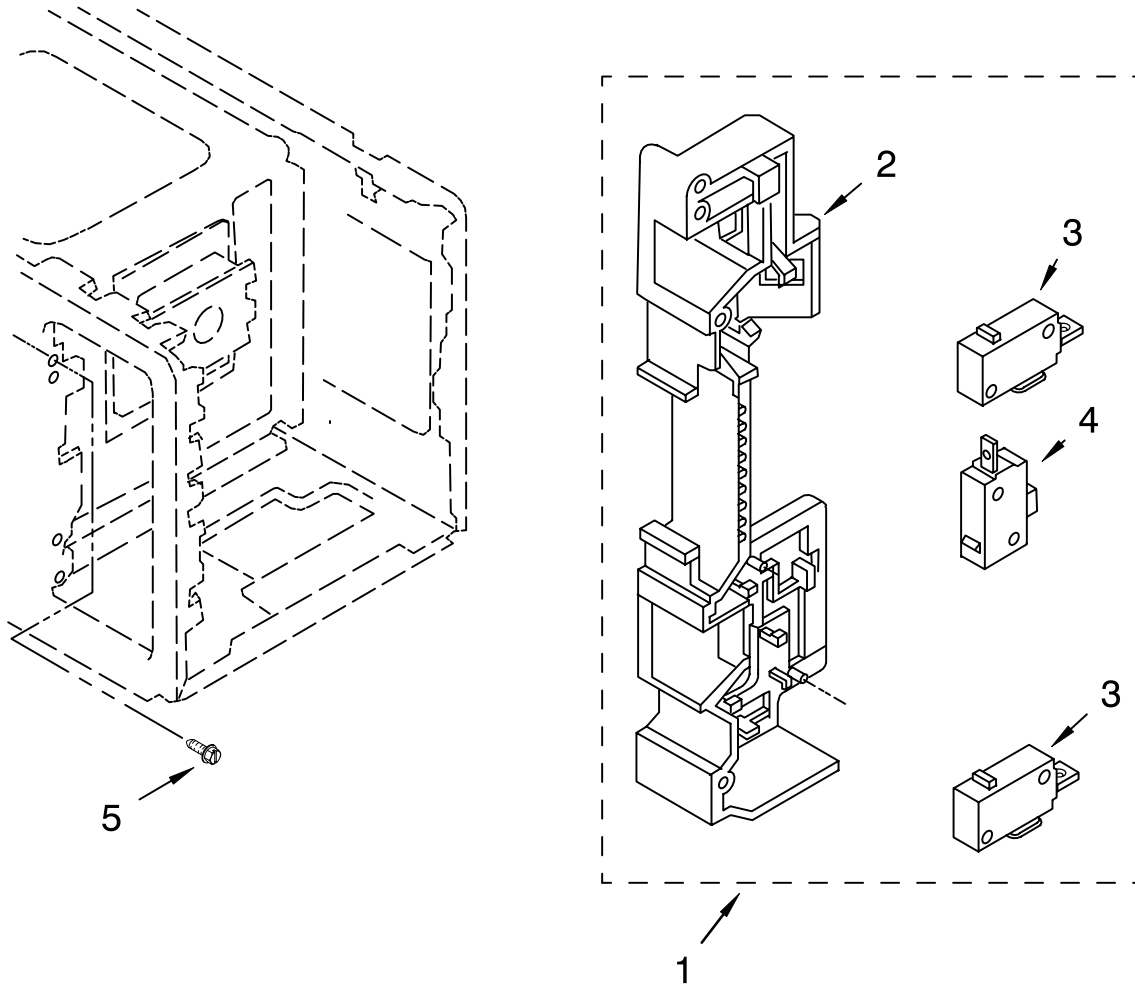

LATCH BOARD PARTS

For Models: MT4155SPQ3, MT4155SPB3, MT4155SPT3, MT4155SPS3
(White) (Black) (Biscuit) (Stainless Steel)

Illus. No.	Part No.	DESCRIPTION
1		Latch Board Assembly (Non-Serviceable)
2	8185271	Latch Board
3	8183561	Switch Micro Primary/Secondary
4	8183562	Switch, Micro Monitor
5	4358271	Screw