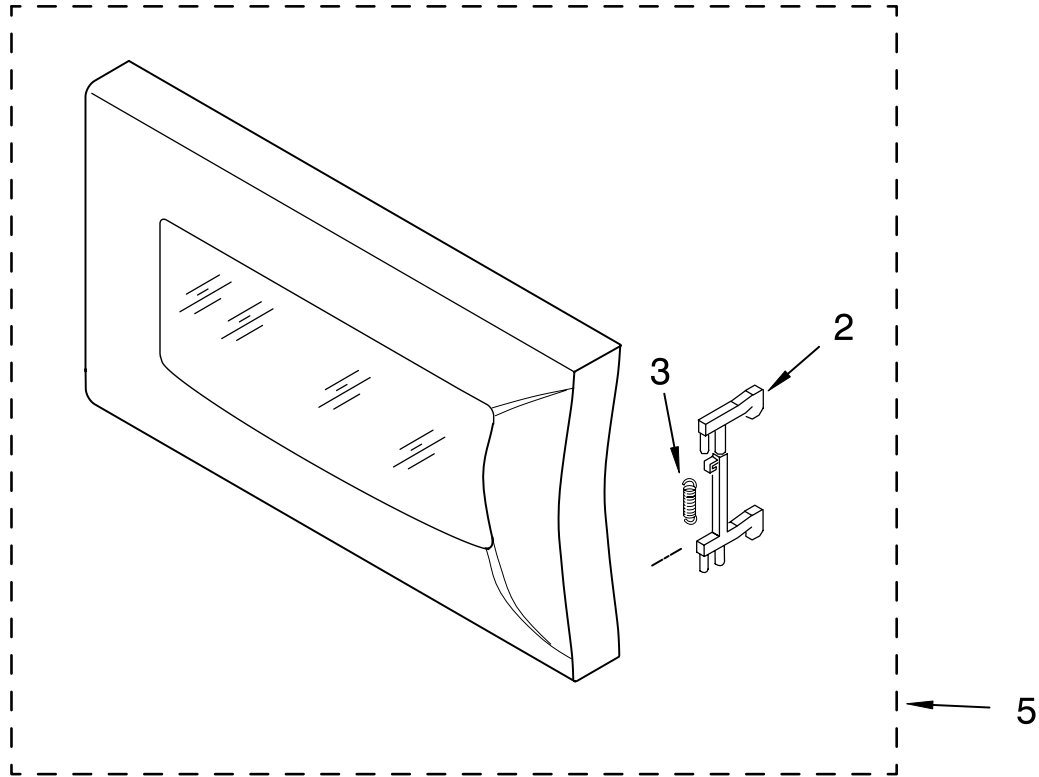

# DOOR PARTS

MICROWAVE OVEN  
1.5 CUBIC FOOT

For Models: MT4155SPQ3, MT4155SPB3, MT4155SPT3, MT4155SPS3  
(White) (Black) (Biscuit) (Stainless Steel)

Illus. No.	Part No.	DESCRIPTION
1		Literature Parts
	W10158719	Use & Care Guide
	W10178208	Tech Sheet
	8204843	Installation Instructions
	8205086	Cook Guide Label
2	8184263	Latch
3	8171918	Spring, Latch
4	8184265	Cap
5		Door Assembly
	8205446	Black
	8205445	White
	8205447	Biscuit
	8205569	Stainless Steel

# CONTROL PANEL PARTS

For Models: MT4155SPQ3, MT4155SPB3, MT4155SPT3, MT4155SPS3  
 (White) (Black) (Biscuit) (Stainless Steel)

Illus. No.	Part No.	DESCRIPTION
1		Button
	8184427	Black
	8184336	White
	8184441	Biscuit
	8205571	Stainless Steel
2		Switch, Membrane
	8205449	Black
	8205448	White
	8205450	Biscuit
3		Lever, Release
4		Control Panel
	8184541	Black
	8184533	White
	8184543	Biscuit
	8205570	Stainless Steel (Includes #3)
5	W10178210	Microcomputer
6	8184272	Spring
7	4358381	Screw

# OVEN CAVITY PARTS

For Models: MT4155SPQ3, MT4155SPB3, MT4155SPT3, MT4155SPS3  
 (White) (Black) (Biscuit) (Stainless Steel)

Illus. No.	Part No.	DESCRIPTION
1	8184278	Canopy
2	8205457	Guide, Sensor
3	4358192	Screw
4		Outer Case
	W10178211	Black
	W10178212	White
	W10178213	Biscuit