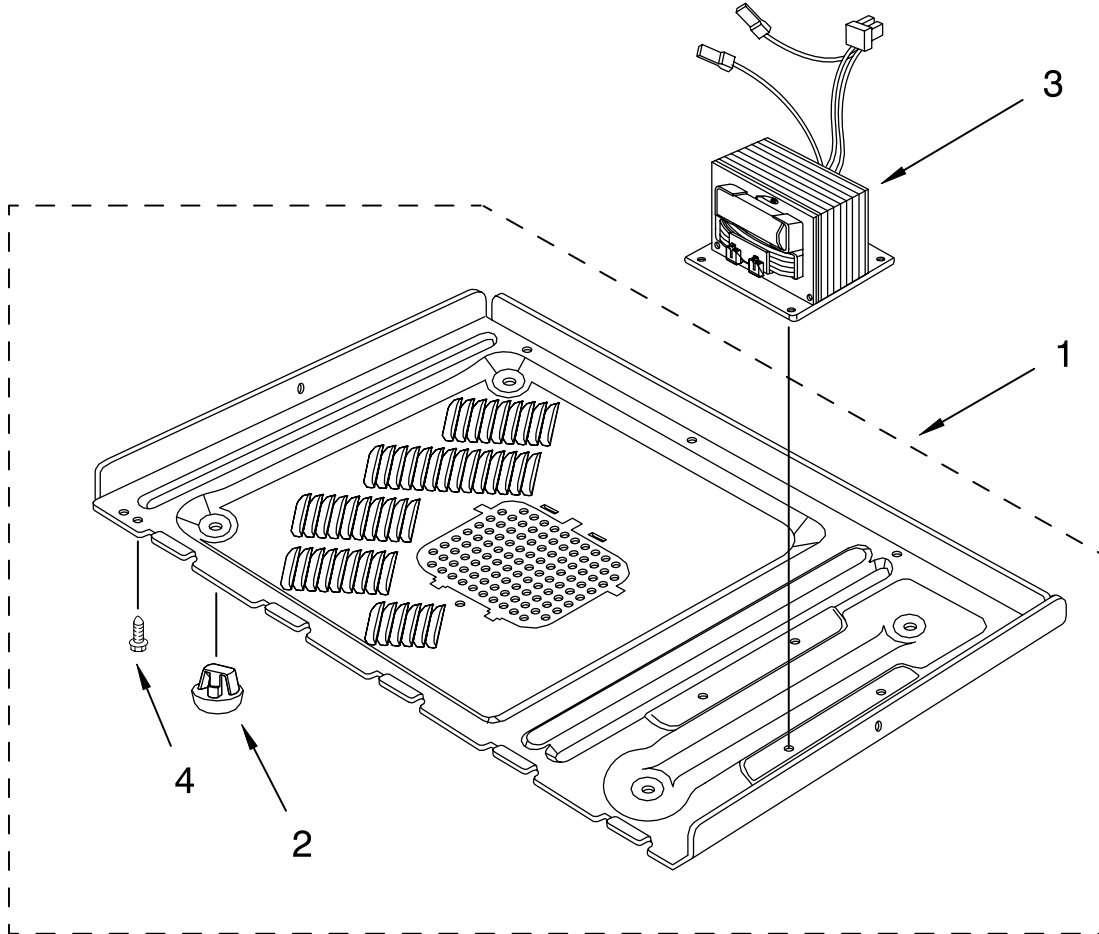

BASE PLATE PARTS

For Models: MT4155SPQ3, MT4155SPB3, MT4155SPT3, MT4155SPS3
(White) (Black) (Biscuit) (Stainless Steel)

Illus. No.	Part No.	DESCRIPTION
1	8205464	Base Plate
2	8184385	Leg
3	W10169275	Transformer
4	4358489	Screw

Following Parts Not Illustrated

Trim Kits	
MK1154XPB	24" Black
MK1154XPQ	24" White
MK1154XPT	24" Biscuit
MK1154XPS	24" S. Steel
MK1157XPB	27" Black
MK1157XPQ	27" White
MK1157XPT	27" Biscuit
MK1157XPS	27" S. Steel
MK1150XPB	30" Black
MK1150XPQ	30" White
MK1150XPT	30" Biscuit
MK1150XPS	30" S. Steel