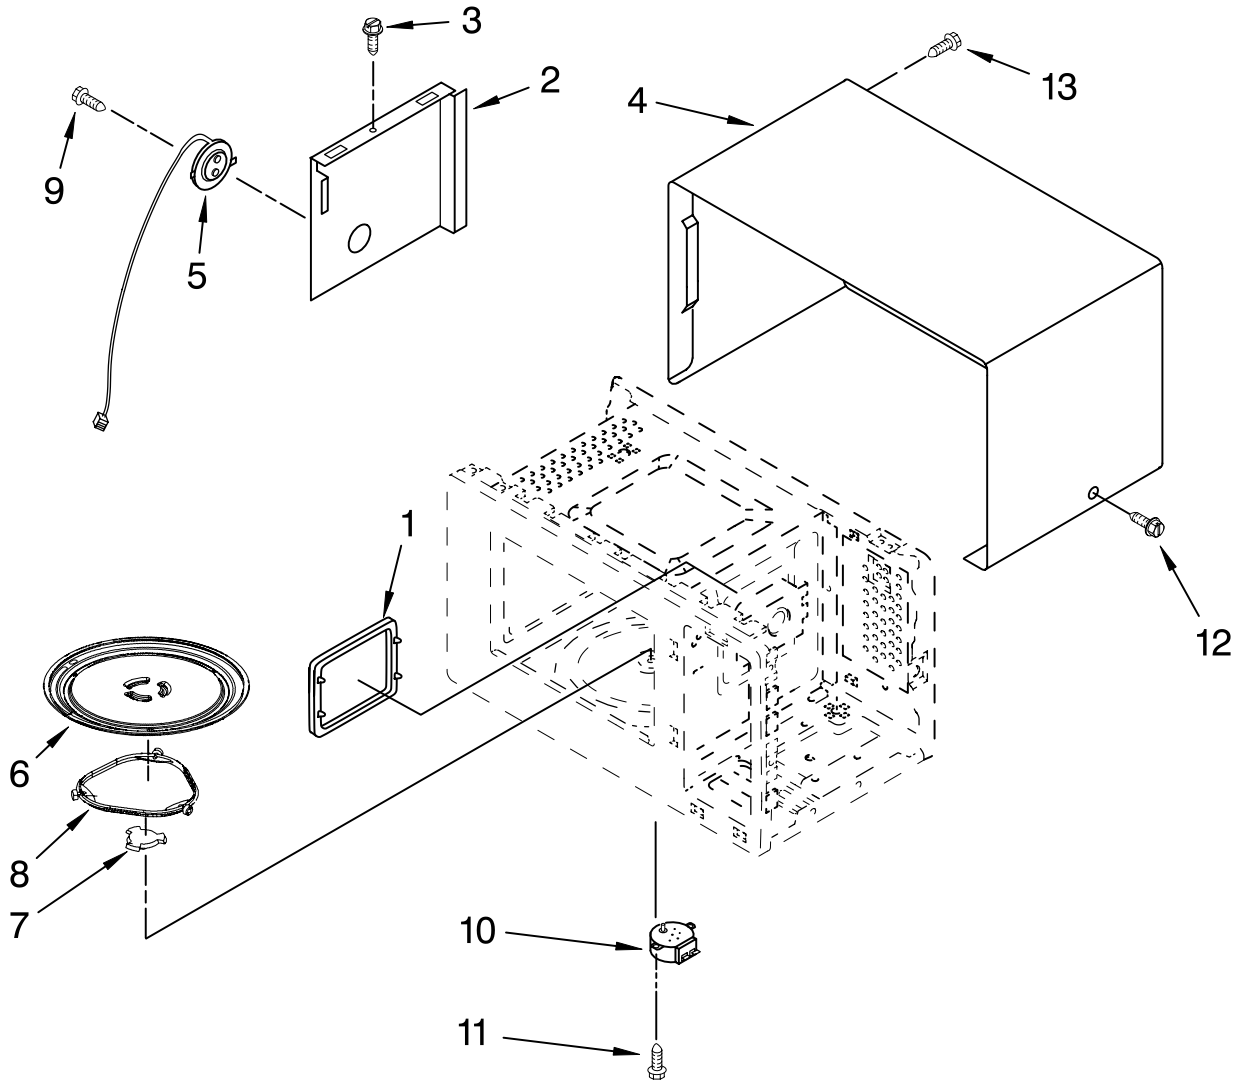

# DOOR PARTS

MICROWAVE OVEN  
1.5 CUBIC FOOT

For Models: MT4155SPQ3, MT4155SPB3, MT4155SPT3, MT4155SPS3  
(White) (Black) (Biscuit) (Stainless Steel)

Illus. No.	Part No.	DESCRIPTION
1		Literature Parts
	W10158719	Use & Care Guide
	W10178208	Tech Sheet
	8204843	Installation Instructions
	8205086	Cook Guide Label
2	8184263	Latch
3	8171918	Spring, Latch
4	8184265	Cap
5		Door Assembly
	8205446	Black
	8205445	White
	8205447	Biscuit
	8205569	Stainless Steel

# CONTROL PANEL PARTS

For Models: MT4155SPQ3, MT4155SPB3, MT4155SPT3, MT4155SPS3  
 (White) (Black) (Biscuit) (Stainless Steel)

Illus. No.	Part No.	DESCRIPTION
1		Button
	8184427	Black
	8184336	White
	8184441	Biscuit
	8205571	Stainless Steel
2		Switch, Membrane
	8205449	Black
	8205448	White
	8205450	Biscuit
3		Lever, Release
4		Control Panel
	8184541	Black
	8184533	White
	8184543	Biscuit
	8205570	Stainless Steel (Includes #3)
5	W10178210	Microcomputer
6	8184272	Spring
7	4358381	Screw

# OVEN CAVITY PARTS

For Models: MT4155SPQ3, MT4155SPB3, MT4155SPT3, MT4155SPS3  
 (White) (Black) (Biscuit) (Stainless Steel)

Illus. No.	Part No.	DESCRIPTION
1	8184278	Canopy
2	8205457	Guide, Sensor
3	4358192	Screw
4		Outer Case
	W10178211	Black
	W10178212	White
	W10178213	Biscuit

Illus. No.	Part No.	DESCRIPTION
5	8183514	Sensor, Humidity
6	W10143945	Tray, Glass
7	W10143947	Shaft, Turntable
8	W10143946	Ring, Turntable
9	4358376	Screw

Illus. No.	Part No.	DESCRIPTION
10	W10169273	Motor, Synchronous
11	4358188	Screw
12		Screw
	4358829	Black
	4358362	White
13	8171862	Screw