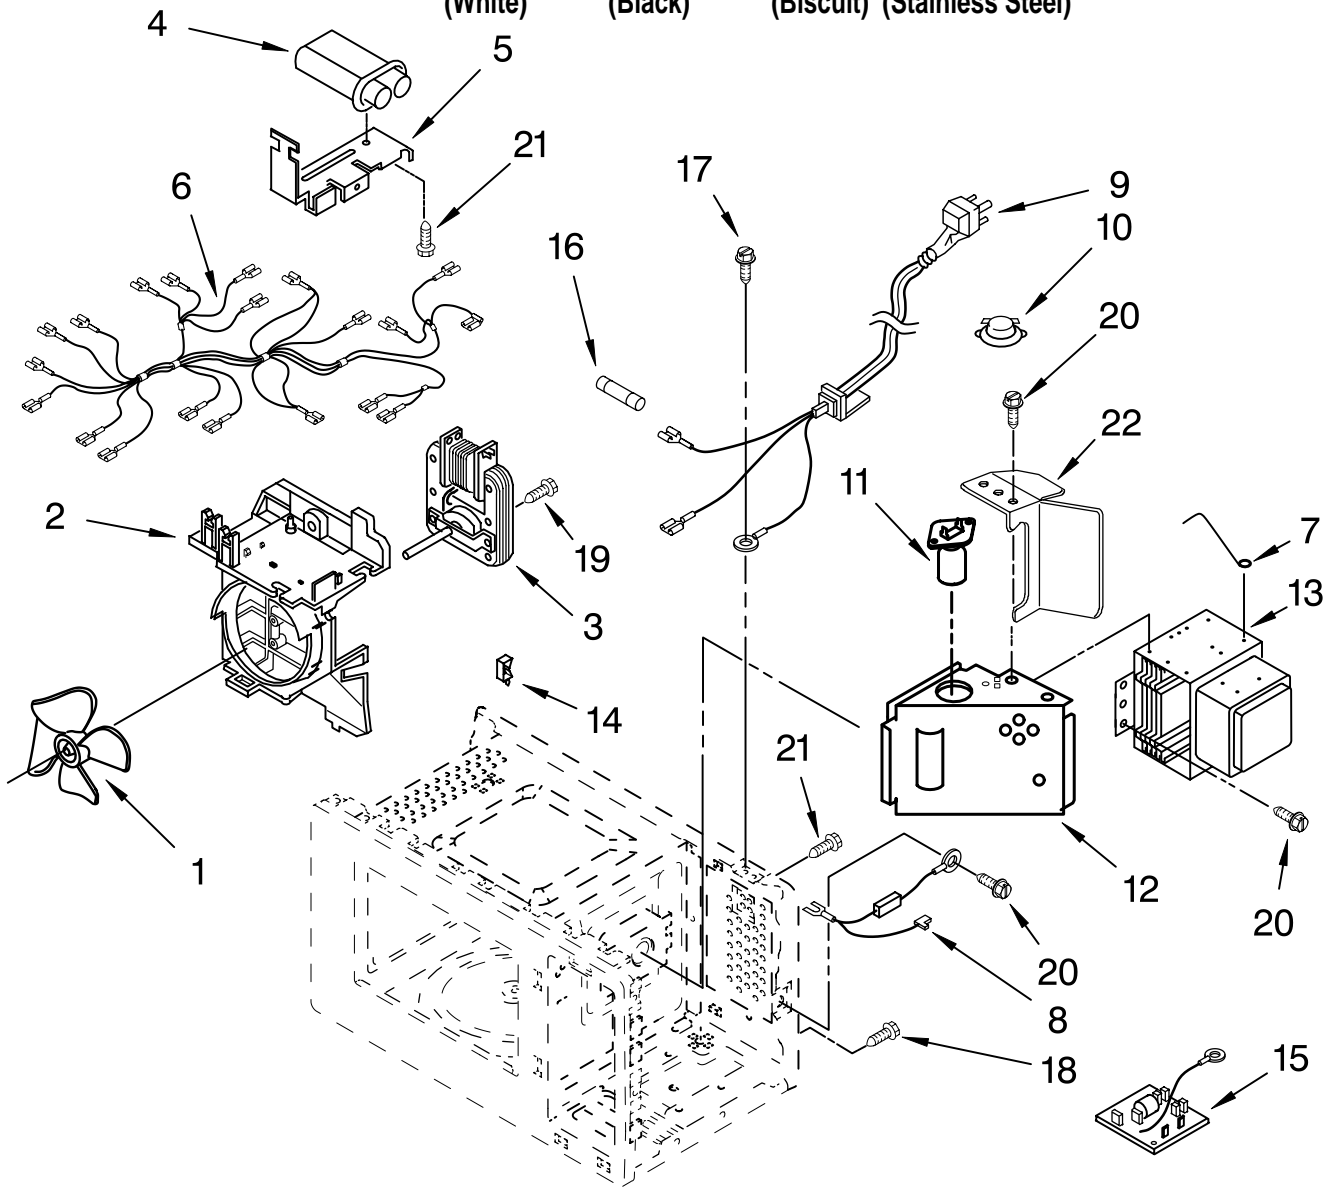

Illus. No.	Part No.	DESCRIPTION
5	8183514	Sensor, Humidity
6	W10143945	Tray, Glass
7	W10143947	Shaft, Turntable
8	W10143946	Ring, Turntable
9	4358376	Screw

Illus. No.	Part No.	DESCRIPTION
10	W10169273	Motor, Synchronous
11	4358188	Screw
12		Screw
	4358829	Black
	4358362	White
13	8171862	Screw

# LATCH BOARD PARTS

For Models: MT4155SPQ3, MT4155SPB3, MT4155SPT3, MT4155SPS3  
 (White) (Black) (Biscuit) (Stainless Steel)

Illus. No.	Part No.	DESCRIPTION
1		Latch Board Assembly (Non-Serviceable)
2	8185271	Latch Board
3	8183561	Switch Micro Primary/Secondary
4	8183562	Switch, Micro Monitor
5	4358271	Screw

# OVEN INTERIOR PARTS

For Models: MT4155SPQ3, MT4155SPB3, MT4155SPT3, MT4155SPS3  
(White) (Black) (Biscuit) (Stainless Steel)

Illus. No.	Part No.	DESCRIPTION
1	8205458	Blade, Fan
2	W10169274	Guide, Suction
3	8205462	Motor, Fan
4	8184813	H.V. Capacitor
5	8184288	H.V.C Bracket
6	8206282	Leadwire Assembly
7	8184290	Bracket, Support
8	8184295	H.V. Diode Cable

Illus. No.	Part No.	DESCRIPTION
9	8206281	Power Cord
10	8184383	Thermostat
11	8171810	Lamp, Baseless
12	8204900	Duct, Air
13	8205460	Magnetron
14	4359794	Holder
15	8206270	Filter, Noise

Illus. No.	Part No.	DESCRIPTION
16	8183507	Fuse
17	8204902	Screw, Ground
18	W10160553	Screw
19	4358190	Screw
20	4358489	Screw
21	4358381	Screw
22	8205509	Bracket, Support