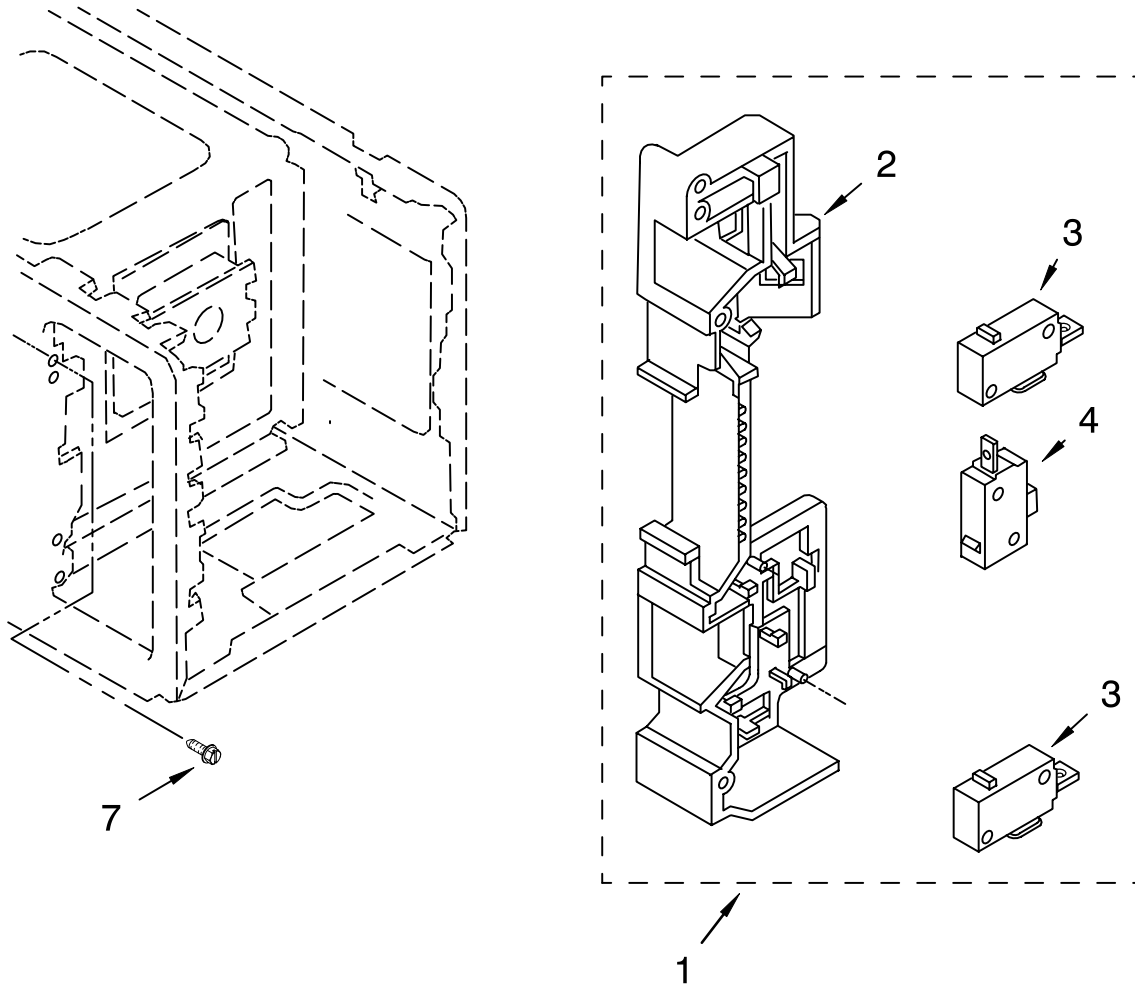

DOOR PARTS

For Models: MT4155SPQ2, MT4155SPB2, MT4155SPT2, MT4155SPS2
(White) (Black) (Biscuit) (Stainless Steel)

MICROWAVE OVEN
1.5 CUBIC FOOT

Literature Parts

Illus. No.	Part No.	DESCRIPTION
1		Literature Parts
	8205987	Use & Care Guide
	8205087	Tech Sheet
	8204843	Installation Instructions
	8205086	Cook Guide Label
6	8184263	Latch
7	8171918	Spring, Latch
8	8184265	Cap
10		Door Assembly
	8205446	Black
	8205445	White
	8205447	Biscuit
	8205569	Stainless Steel

CONTROL PANEL PARTS

For Models: MT4155SPQ2, MT4155SPB2, MT4155SPT2, MT4155SPS2
 (White) (Black) (Biscuit) (Stainless Steel)

Illus. No.	Part No.	DESCRIPTION
2		Button
	8184427	Black
	8184336	White
	8184441	Biscuit
	8205571	Stainless Steel
3		Switch, Membrane
	8205449	Black
	8205448	White
	8205450	Biscuit
4	8205451	Lever, Release
5		Control Panel
	8184541	Black
	8184533	White
	8184543	Biscuit
	8205570	Stainless Steel (Includes #3)
6	8205452	Microcomputer
7	8184272	Spring
10	4358381	Screw

OVEN CAVITY PARTS

For Models: MT4155SPQ2, MT4155SPB2, MT4155SPT2, MT4155SPS2
 (White) (Black) (Biscuit) (Stainless Steel)

Illus. No.	Part No.	DESCRIPTION
1	8184278	Canopy
2	8205457	Guide, Sensor
3	4358192	Screw
4		Outer Case
	8205454	Black
	8205453	White
	8205455	Biscuit
5	8183514	Sensor, Humidity
6	4359780	Tray, Glass
8	8205148	Turntable Support
9	4358376	Screw
11	8184283	Motor, Synchronous
14	4358188	Screw
15		Screw
	4358829	Black
	4358362	White
16	8171862	Screw

LATCH BOARD PARTS

For Models: MT4155SPQ2, MT4155SPB2, MT4155SPT2, MT4155SPS2
 (White) (Black) (Biscuit) (Stainless Steel)

Illus. No.	Part No.	DESCRIPTION
1		Latch Board Assembly (Non-Serviceable)
2	8185271	Latch Board
3	8183561	Switch Micro Primary/Secondary
4	8183562	Switch, Micro Monitor
7	4358271	Screw