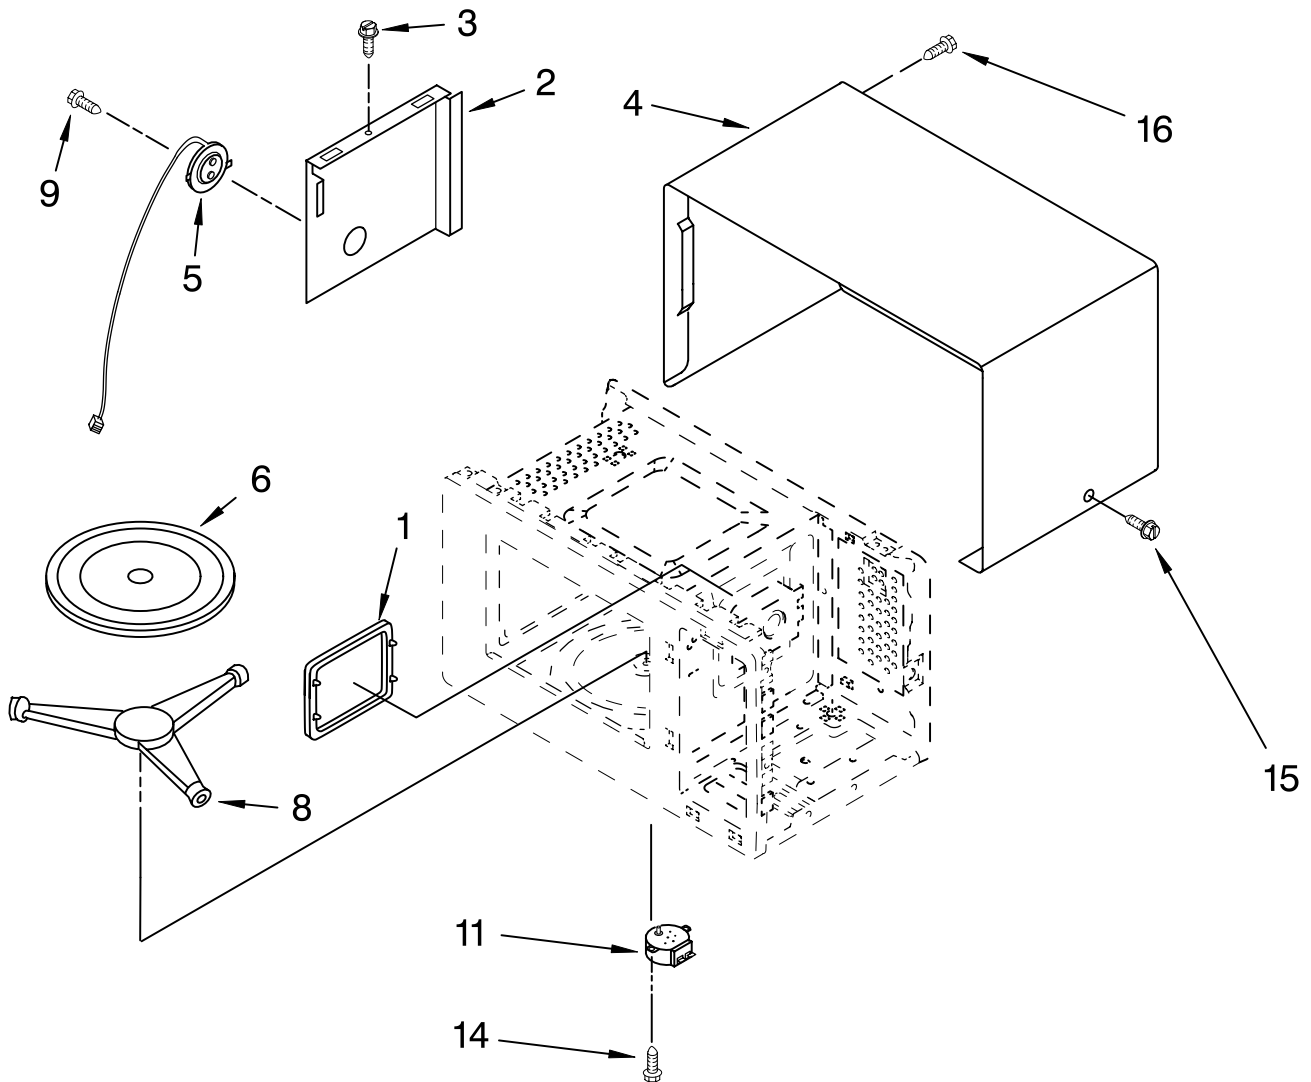

DOOR PARTS

For Models: MT4155SPQ2, MT4155SPB2, MT4155SPT2, MT4155SPS2
(White) (Black) (Biscuit) (Stainless Steel)

MICROWAVE OVEN
1.5 CUBIC FOOT

Literature Parts

Illus. No.	Part No.	DESCRIPTION
1		Literature Parts
	8205987	Use & Care Guide
	8205087	Tech Sheet
	8204843	Installation Instructions
	8205086	Cook Guide Label
6	8184263	Latch
7	8171918	Spring, Latch
8	8184265	Cap
10		Door Assembly
	8205446	Black
	8205445	White
	8205447	Biscuit
	8205569	Stainless Steel

CONTROL PANEL PARTS

For Models: MT4155SPQ2, MT4155SPB2, MT4155SPT2, MT4155SPS2
 (White) (Black) (Biscuit) (Stainless Steel)

Illus. No.	Part No.	DESCRIPTION
2		Button
	8184427	Black
	8184336	White
	8184441	Biscuit
	8205571	Stainless Steel
3		Switch, Membrane
	8205449	Black
	8205448	White
	8205450	Biscuit
4	8205451	Lever, Release
5		Control Panel
	8184541	Black
	8184533	White
	8184543	Biscuit
	8205570	Stainless Steel (Includes #3)
6	8205452	Microcomputer
7	8184272	Spring
10	4358381	Screw

OVEN CAVITY PARTS

For Models: MT4155SPQ2, MT4155SPB2, MT4155SPT2, MT4155SPS2
 (White) (Black) (Biscuit) (Stainless Steel)

Illus. No.	Part No.	DESCRIPTION
1	8184278	Canopy
2	8205457	Guide, Sensor
3	4358192	Screw
4		Outer Case
	8205454	Black
	8205453	White
	8205455	Biscuit
5	8183514	Sensor, Humidity
6	4359780	Tray, Glass
8	8205148	Turntable Support
9	4358376	Screw
11	8184283	Motor, Synchronous
14	4358188	Screw
15		Screw
	4358829	Black
	4358362	White
16	8171862	Screw

LATCH BOARD PARTS

For Models: MT4155SPQ2, MT4155SPB2, MT4155SPT2, MT4155SPS2
 (White) (Black) (Biscuit) (Stainless Steel)

Illus. No.	Part No.	DESCRIPTION
1		Latch Board Assembly (Non-Serviceable)
2	8185271	Latch Board
3	8183561	Switch Micro Primary/Secondary
4	8183562	Switch, Micro Monitor
7	4358271	Screw