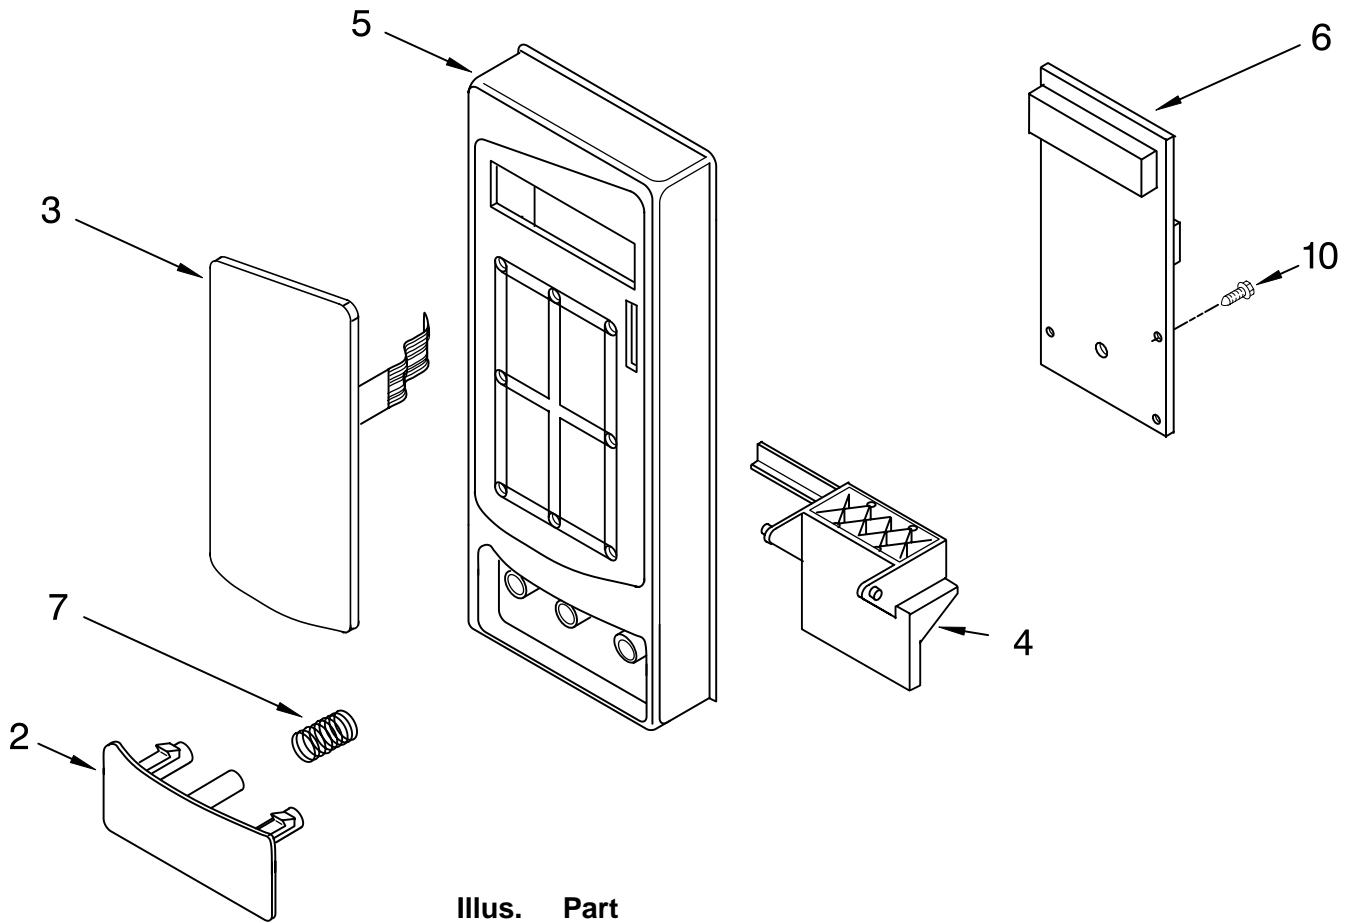

DOOR PARTS

For Models: MT4155SPQ2, MT4155SPB2, MT4155SPT2, MT4155SPS2
(White) (Black) (Biscuit) (Stainless Steel)

MICROWAVE OVEN
1.5 CUBIC FOOT

Literature Parts

Illus. No.	Part No.	DESCRIPTION
1		Literature Parts
	8205987	Use & Care Guide
	8205087	Tech Sheet
	8204843	Installation Instructions
	8205086	Cook Guide Label
6	8184263	Latch
7	8171918	Spring, Latch
8	8184265	Cap
10		Door Assembly
	8205446	Black
	8205445	White
	8205447	Biscuit
	8205569	Stainless Steel

CONTROL PANEL PARTS

For Models: MT4155SPQ2, MT4155SPB2, MT4155SPT2, MT4155SPS2
 (White) (Black) (Biscuit) (Stainless Steel)

Illus. No.	Part No.	DESCRIPTION
2		Button
	8184427	Black
	8184336	White
	8184441	Biscuit
	8205571	Stainless Steel
3		Switch, Membrane
	8205449	Black
	8205448	White
	8205450	Biscuit
4	8205451	Lever, Release
5		Control Panel
	8184541	Black
	8184533	White
	8184543	Biscuit
	8205570	Stainless Steel (Includes #3)
6	8205452	Microcomputer
7	8184272	Spring
10	4358381	Screw