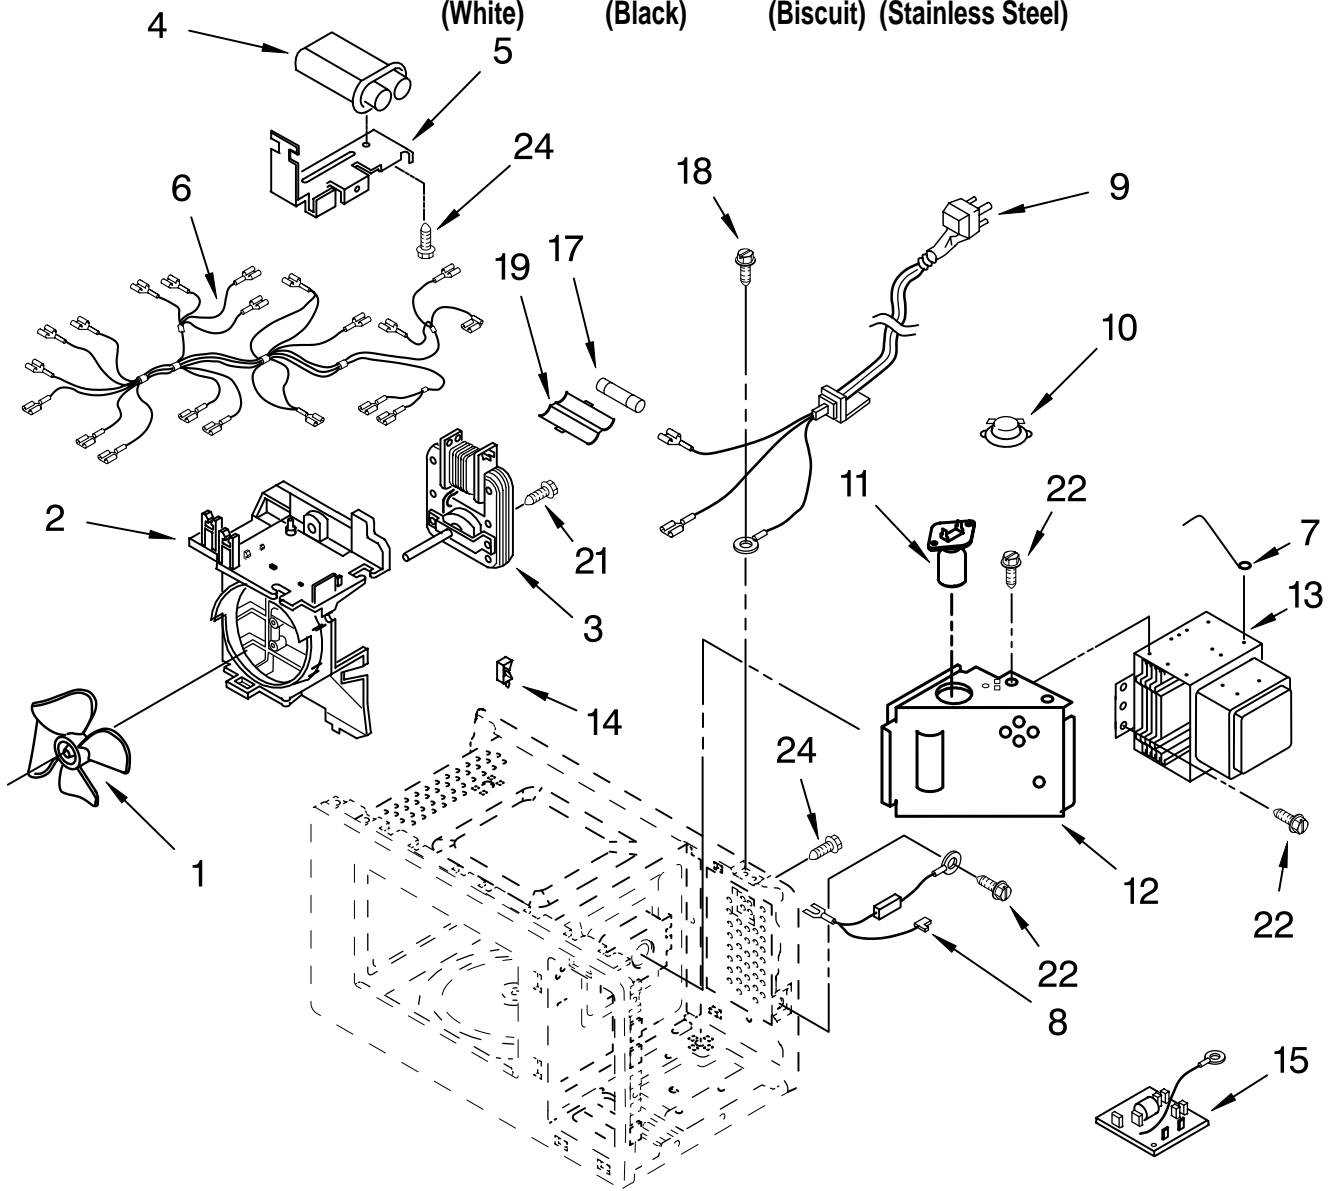

LATCH BOARD PARTS

For Models: MT4155SPQ2, MT4155SPB2, MT4155SPT2, MT4155SPS2
 (White) (Black) (Biscuit) (Stainless Steel)

Illus. No.	Part No.	DESCRIPTION
1		Latch Board Assembly (Non-Serviceable)
2	8185271	Latch Board
3	8183561	Switch Micro Primary/Secondary
4	8183562	Switch, Micro Monitor
7	4358271	Screw

OVEN INTERIOR PARTS

For Models: MT4155SPQ2, MT4155SPB2, MT4155SPT2, MT4155SPS2

(White)

(Black)

(Biscuit)

(Stainless Steel)

Illus. No.	Part No.	DESCRIPTION
1	8205458	Blade, Fan
2	8205456	Guide, Suction
3	8205462	Motor, Fan
4	8185272	H.V. Capacitor
5	8184288	H.V.C Bracket
6	8206282	Leadwire Assembly
7	8184290	Bracket, Support

Illus. No.	Part No.	DESCRIPTION
8	8184295	H.V. Diode Cable
9	8206281	Power Cord
10	4359164	Thermostat
11	8171810	Lamp, Baseless
12	8204900	Duct, Air
13	8205460	Magnetron
14	4359794	Holder
15	8206270	Filter, Noise

Illus. No.	Part No.	DESCRIPTION
17	8183507	Fuse
18	8204902	Screw, Ground
19	4358659	Cap
21	4358190	Screw
22	4358489	Screw
24	4358381	Screw

BASE PLATE PARTS

For Models: MT4155SPQ2, MT4155SPB2, MT4155SPT2, MT4155SPS2
 (White) (Black) (Biscuit) (Stainless Steel)