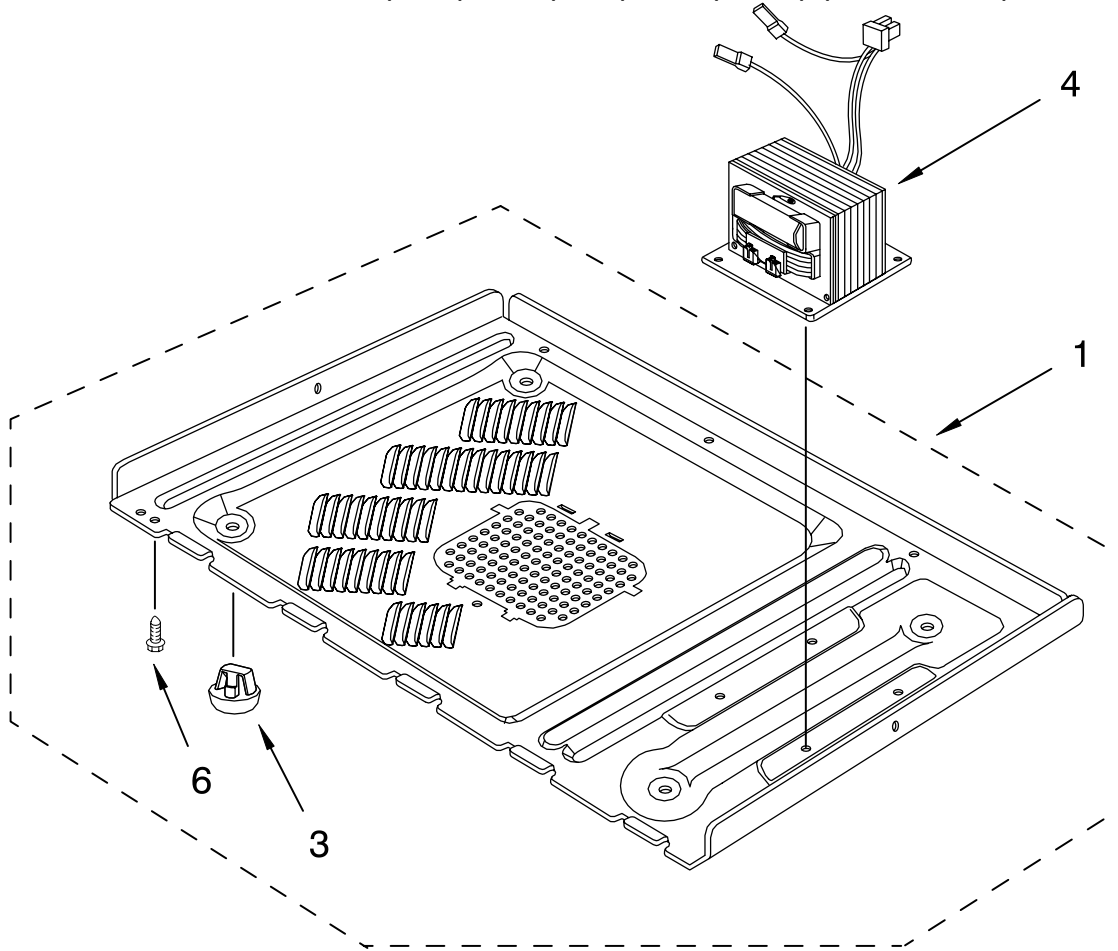

BASE PLATE PARTS

For Models: MT4155SPQ2, MT4155SPB2, MT4155SPT2, MT4155SPS2
(White) (Black) (Biscuit) (Stainless Steel)

Illus. No.	Part No.	DESCRIPTION
1	8205464	Base Plate
3	8184385	Leg
4	8205459	Transformer
6	4358489	Screw

Following Parts Not Illustrated

Trim Kits	
MK1154XPB	24" Black
MK1154XPQ	24" White
MK1154XPT	24" Biscuit
MK1154XPS	24" S. Steel
MK1157XPB	27" Black
MK1157XPQ	27" White
MK1157XPT	27" Biscuit
MK1157XPS	27" S. Steel
MK1150XPB	30" Black
MK1150XPQ	30" White
MK1150XPT	30" Biscuit
MK1150XPS	30" S. Steel