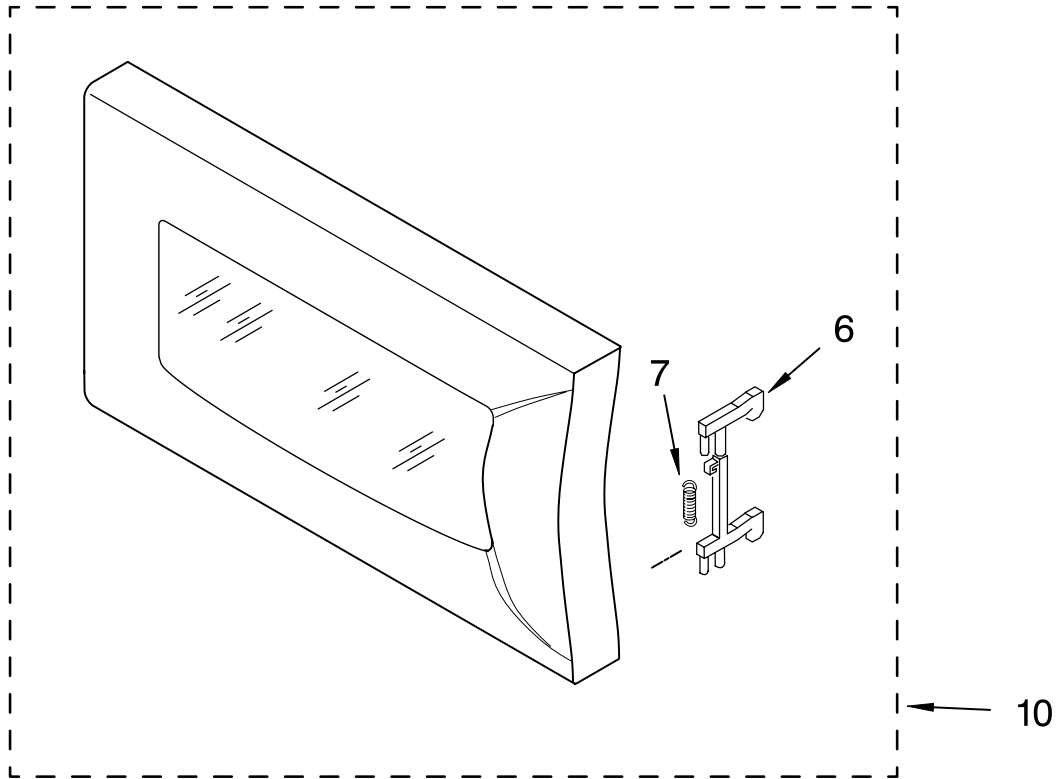

DOOR PARTS

For Models: MT4155SPQ2, MT4155SPB2, MT4155SPT2, MT4155SPS2
(White) (Black) (Biscuit) (Stainless Steel)

MICROWAVE OVEN
1.5 CUBIC FOOT

Literature Parts

Illus. No.	Part No.	DESCRIPTION
1		Literature Parts
	8205987	Use & Care Guide
	8205087	Tech Sheet
	8204843	Installation Instructions
	8205086	Cook Guide Label
6	8184263	Latch
7	8171918	Spring, Latch
8	8184265	Cap
10		Door Assembly
	8205446	Black
	8205445	White
	8205447	Biscuit
	8205569	Stainless Steel

CONTROL PANEL PARTS

For Models: MT4155SPQ2, MT4155SPB2, MT4155SPT2, MT4155SPS2
 (White) (Black) (Biscuit) (Stainless Steel)

Illus. No.	Part No.	DESCRIPTION
2		Button
	8184427	Black
	8184336	White
	8184441	Biscuit
	8205571	Stainless Steel
3		Switch, Membrane
	8205449	Black
	8205448	White
	8205450	Biscuit
4	8205451	Lever, Release
5		Control Panel
	8184541	Black
	8184533	White
	8184543	Biscuit
	8205570	Stainless Steel (Includes #3)
6	8205452	Microcomputer
7	8184272	Spring
10	4358381	Screw