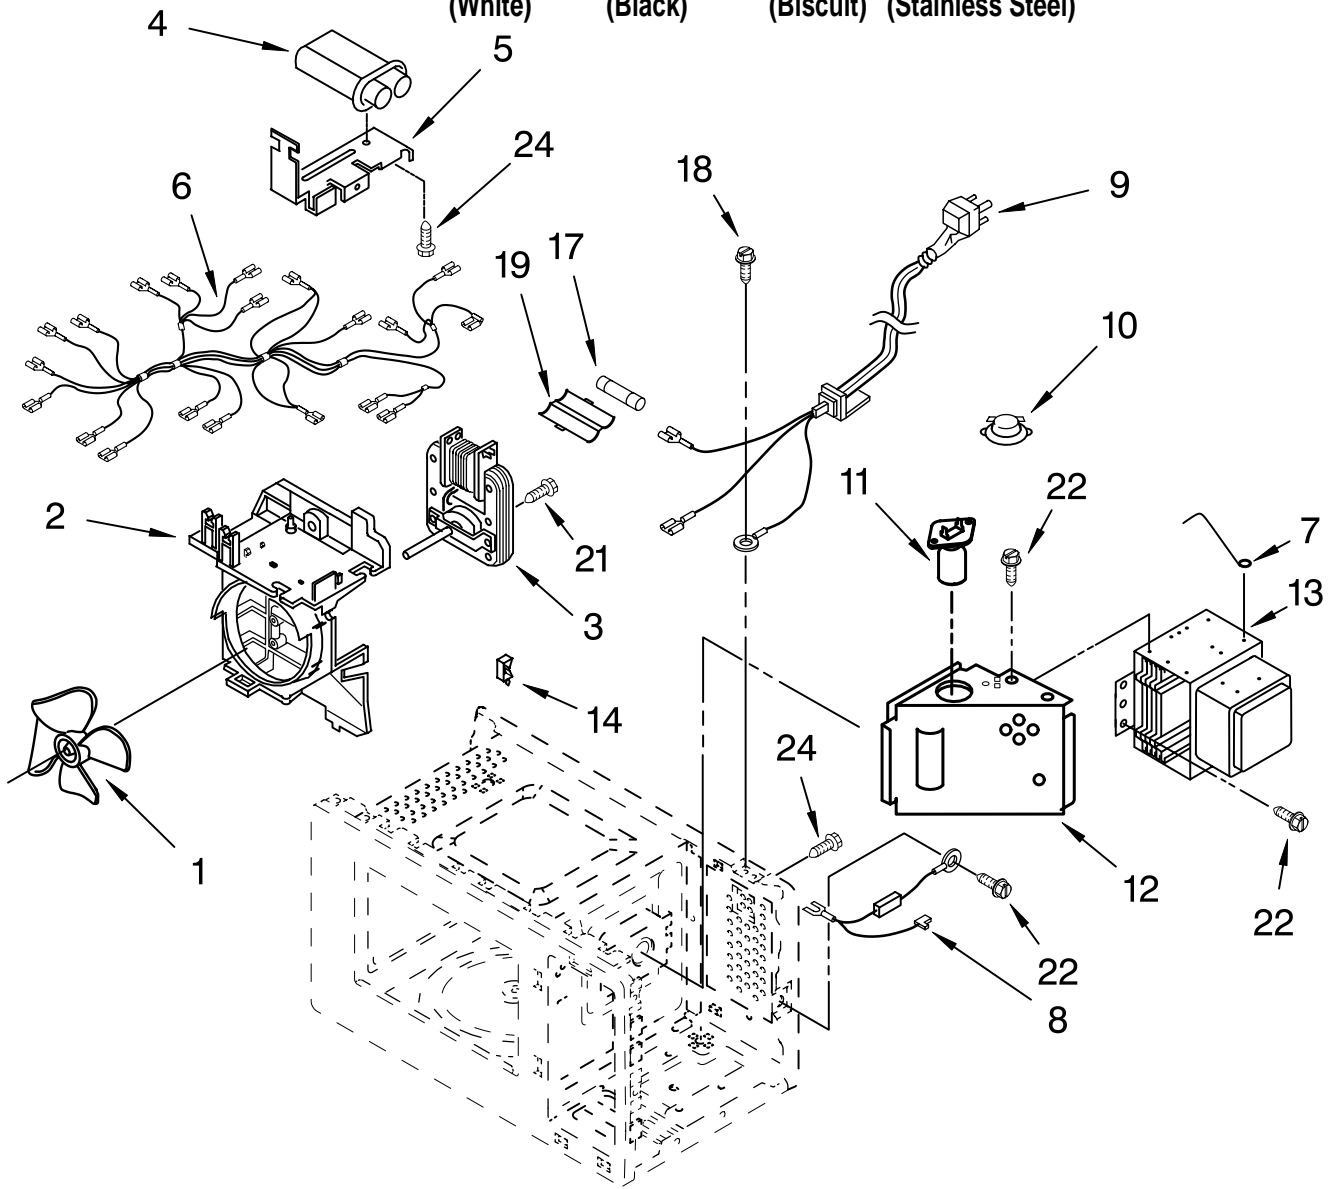

OVEN INTERIOR PARTS

For Models: MT4155SPQ0, MT4155SPB0, MT4155SPT0, MT4155SPS0
(White) (Black) (Biscuit) (Stainless Steel)

Illus. No.	Part No.	DESCRIPTION	Illus. No.	Part No.	DESCRIPTION	Illus. No.	Part No.	DESCRIPTION
1	8205458	Blade, Fan	8	8184295	H.V. Diode Cable	14	4359794	Holder
2	8205456	Guide, Suction	9	8205461	Power Cord	17	8183507	Fuse
3	8205462	Motor, Fan	10	4359164	Thermostat	18	8204902	Screw, Ground
4	8185272	H.V. Capacitor	11	8171810	Lamp, Baseless	19	4358659	Cap
5	8184288	H.V.C Bracket	12	8204900	Duct, Air	21	4358190	Screw
6	8205463	Leadwire Assembly	13	8205460	Magnetron	22	4358489	Screw
7	8184290	Bracket, Support				24	4358381	Screw

FOR ORDERING INFORMATION REFER TO PARTS PRICE LIST