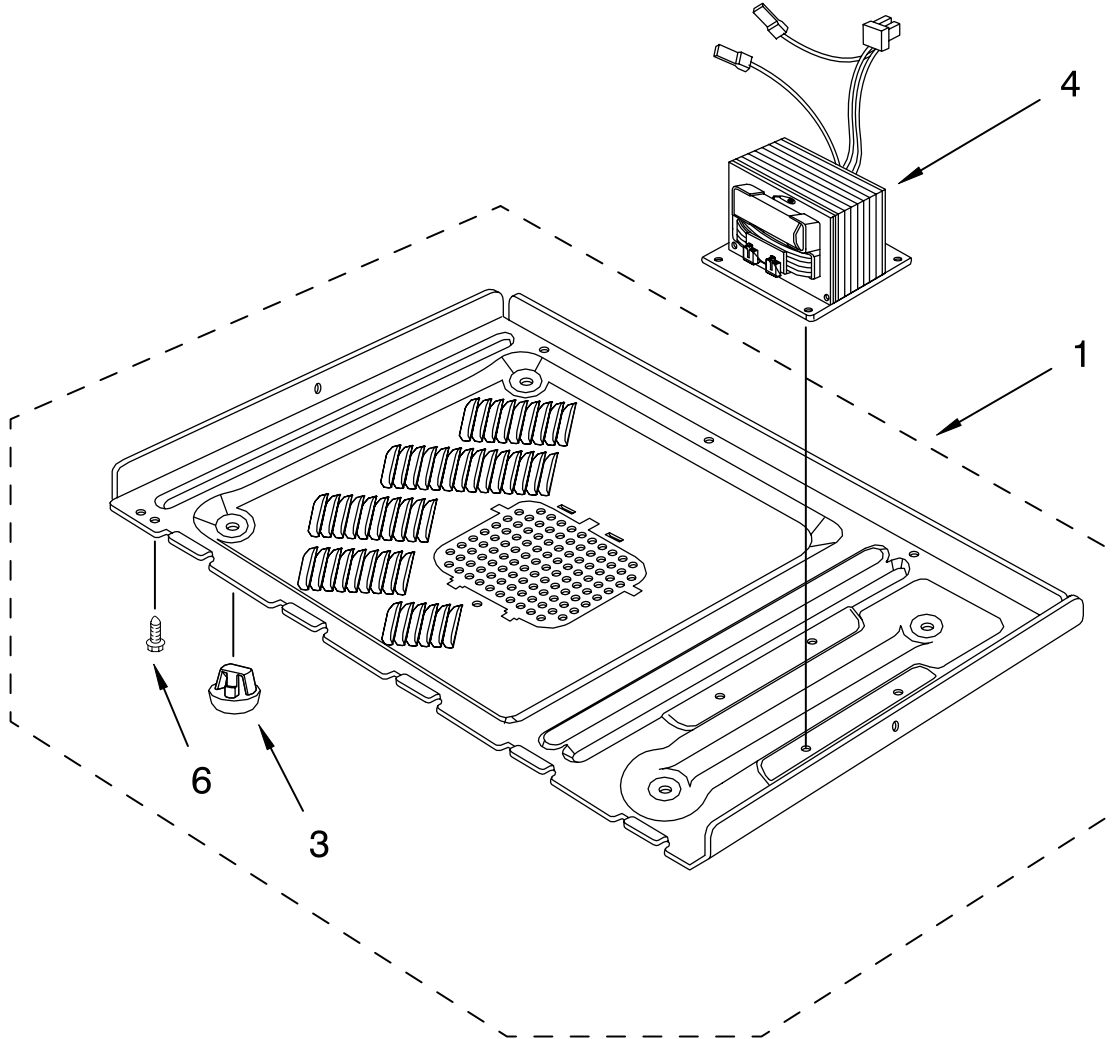

BASE PLATE PARTS

For Models: MT4155SPQ0, MT4155SPB0, MT4155SPT0, MT4155SPS0
(White) (Black) (Biscuit) (Stainless Steel)

Illus. No.	Part No.	DESCRIPTION
1	8205464	Base Plate
3	8184385	Leg
4	8205459	Transformer
6	4358489	Screw

Following Parts Not Illustrated

Trim Kits	
MK1154XPB	24" Black
MK1154XPQ	24" White
MK1154XPT	24" Biscuit
MK1154XPS	24" S. Steel
MK1157XPB	27" Black
MK1157XPQ	27" White
MK1157XPT	27" Biscuit
MK1157XPS	27" S. Steel
MK1150XPB	30" Black
MK1150XPQ	30" White
MK1150XPT	30" Biscuit
MK1150XPS	30" S. Steel

FOR ORDERING INFORMATION REFER TO PARTS PRICE LIST