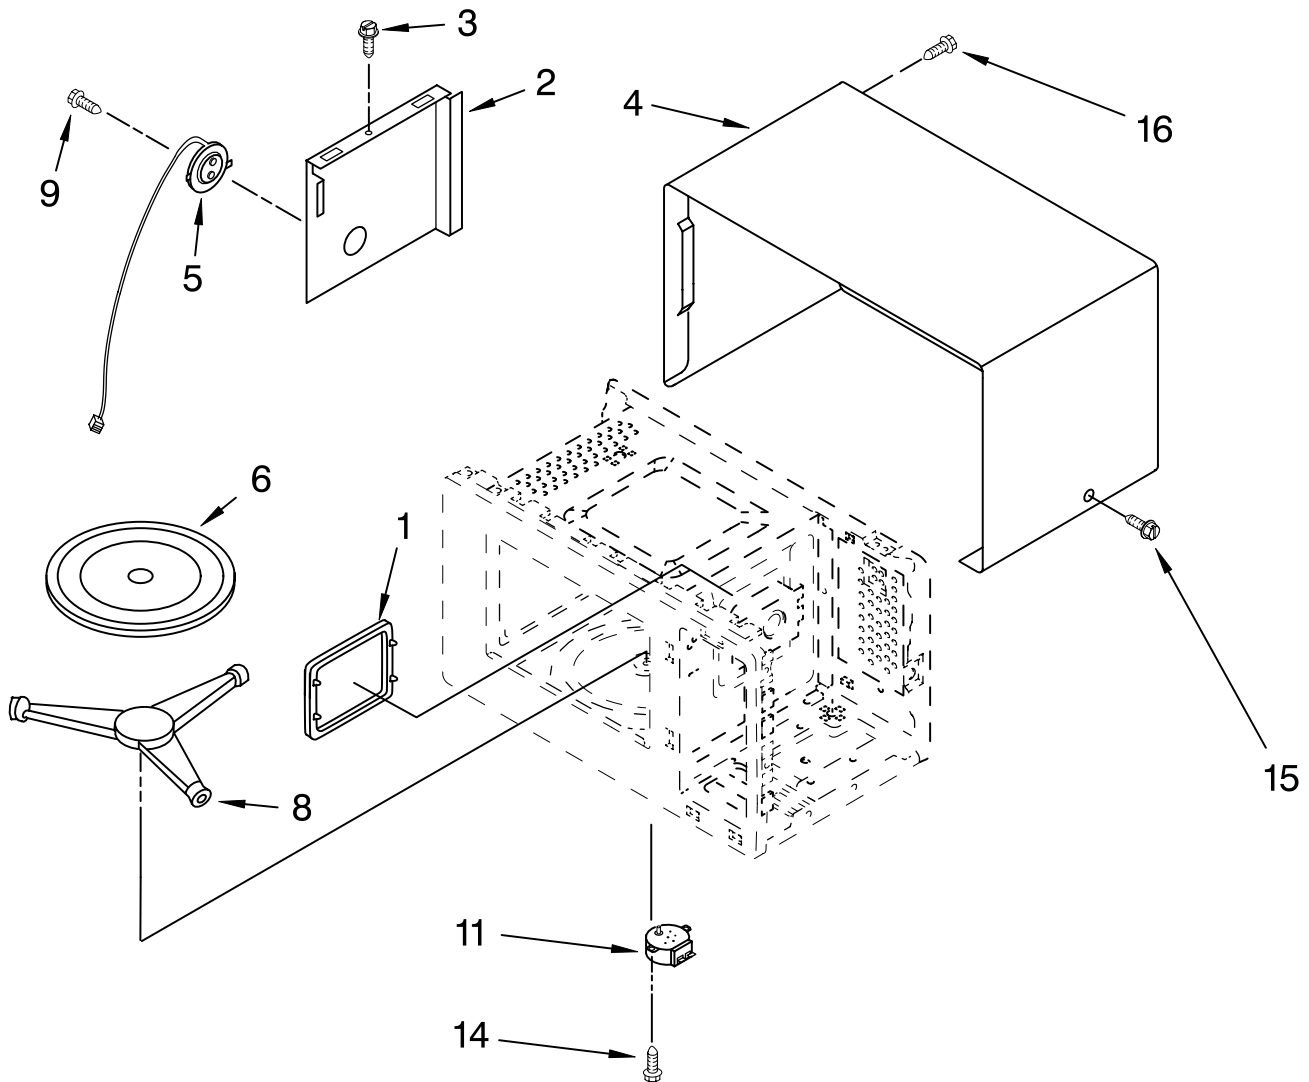

OVEN CAVITY PARTS

For Models: MT4155SPQ0, MT4155SPB0, MT4155SPT0, MT4155SPS0
(White) (Black) (Biscuit) (Stainless Steel)

Illus. No.	Part No.	DESCRIPTION
1	8184278	Canopy
2	8205457	Guide, Sensor
3	4358192	Screw
4		Outer Case
	8205454	Black
	8205453	White
	8205455	Biscuit
5	8183514	Sensor, Humidity
6	4359780	Tray, Glass
8	8205148	Turntable Support
9	4358376	Screw
11	8184283	Motor, Synchronous
14	4358188	Screw
15		Screw
	4358829	Black
	4358362	White
16	8171862	Screw

FOR ORDERING INFORMATION REFER TO PARTS PRICE LIST