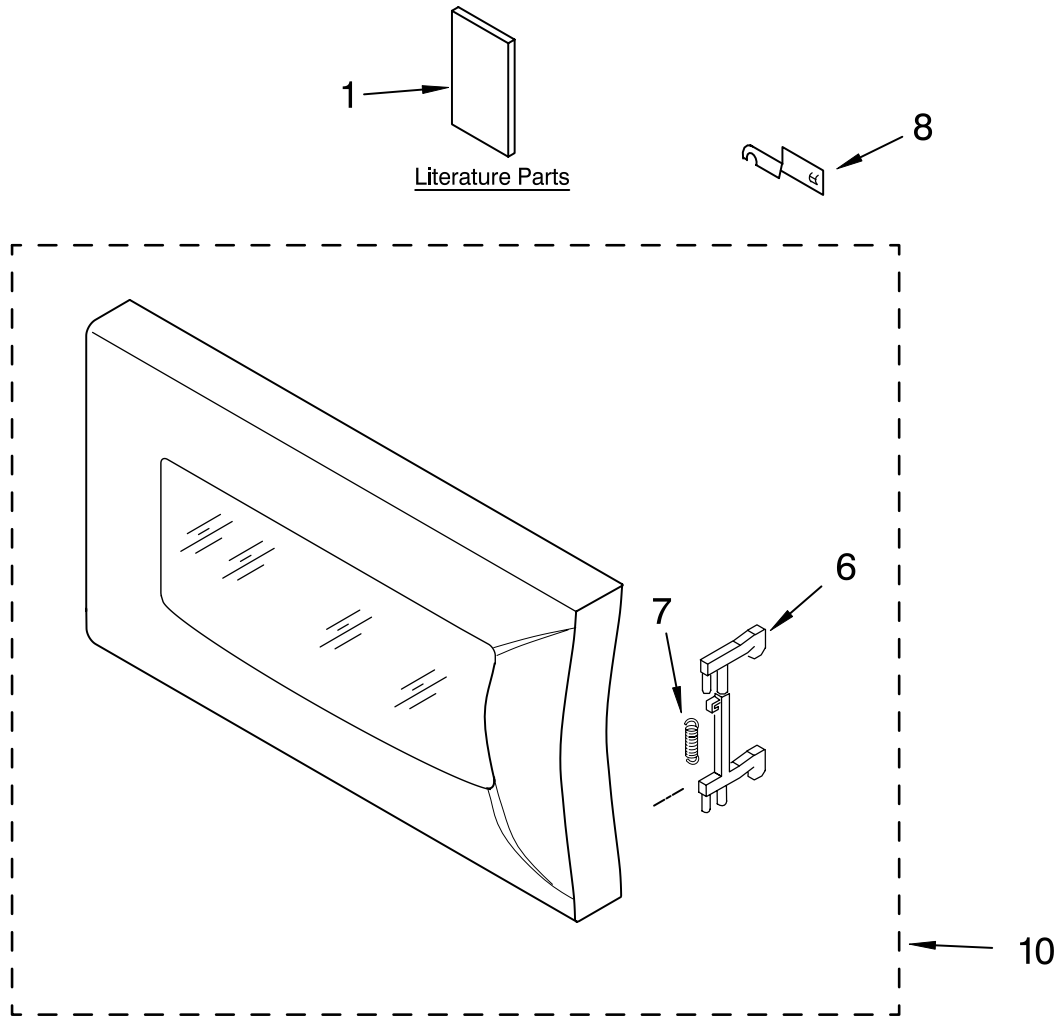

# DOOR PARTS

MICROWAVE OVEN  
1.5 CUBIC FOOT

For Models: MT4155SPQ0, MT4155SPB0, MT4155SPT0, MT4155SPS0  
(White) (Black) (Biscuit) (Stainless Steel)

Illus. No.	Part No.	DESCRIPTION
1		Literature Parts
	8205085	Use & Care Guide
	8205087	Tech Sheet
	8204843	Installation Instructions
	8205086	Cook Guide Label
6	8184263	Latch
7	8171918	Spring, Latch
8	8184265	Cap
10		Door Assembly
	8205446	Black
	8205445	White
	8205447	Biscuit
	8205569	Stainless Steel

# CONTROL PANEL PARTS

For Models: MT4155SPQ0, MT4155SPB0, MT4155SPT0, MT4155SPS0  
 (White) (Black) (Biscuit) (Stainless Steel)

Illus. No.	Part No.	DESCRIPTION
2	8184427	Button Black
	8184336	White
	8184441	Biscuit
	8205571	Stainless Steel
		Switch, Membrane
3	8205449	Black
	8205448	White
	8205450	Biscuit
	8205451	Lever, Release
5		Control Panel
	8184541	Black
	8184533	White
	8184543	Biscuit
	8205570	Stainless Steel (Includes #3)
6	8205452	Microcomputer
7	8184272	Spring
10	4358381	Screw