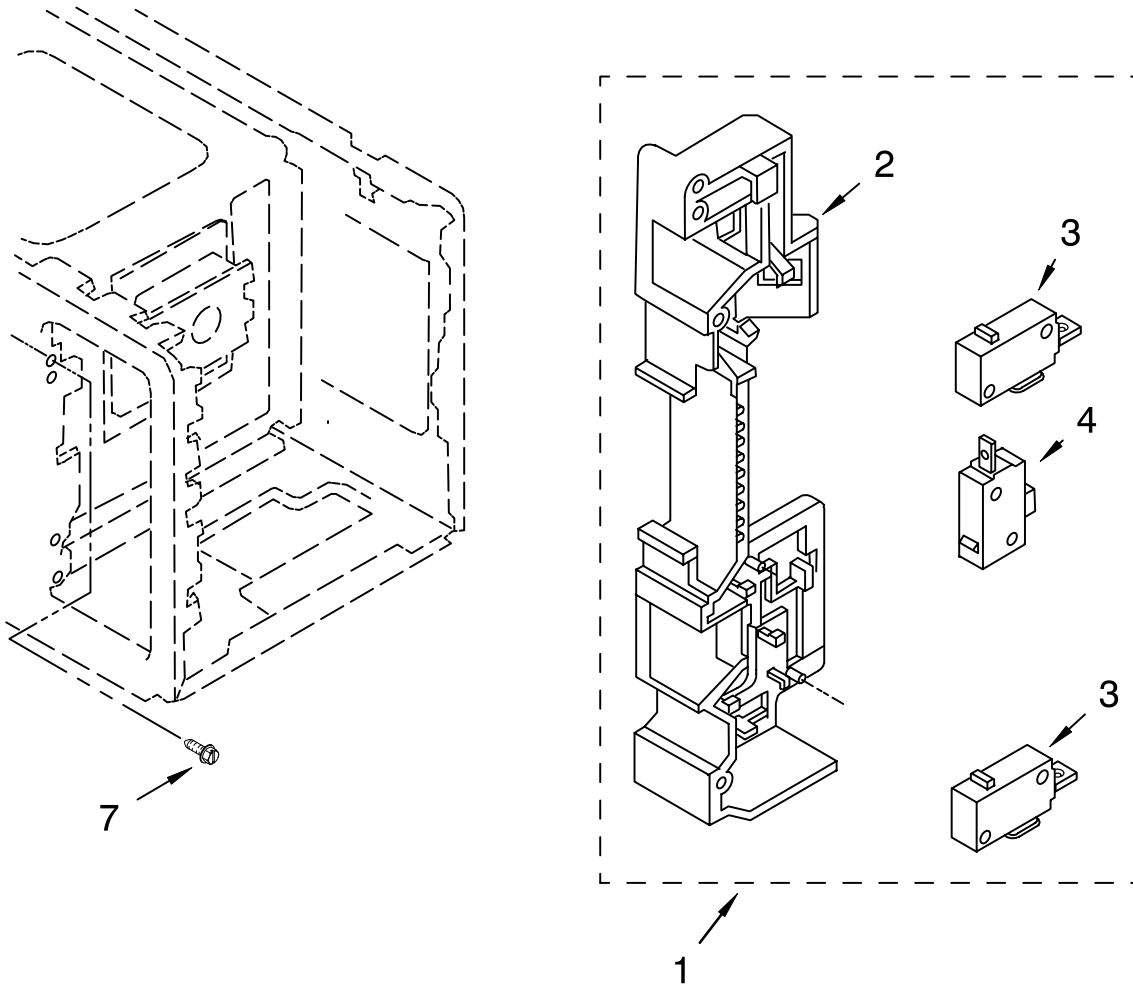

LATCH BOARD PARTS

For Models: MT4155SPQ0, MT4155SPB0, MT4155SPT0, MT4155SPS0
(White) (Black) (Biscuit) (Stainless Steel)

Illus. No.	Part No.	DESCRIPTION
1		Latch Board Assembly (Non-Serviceable)
2	8185271	Latch Board
3	8183561	Switch Micro Primary/Secondary
4	8183562	Switch, Micro Monitor
7	4358271	Screw

FOR ORDERING INFORMATION REFER TO PARTS PRICE LIST