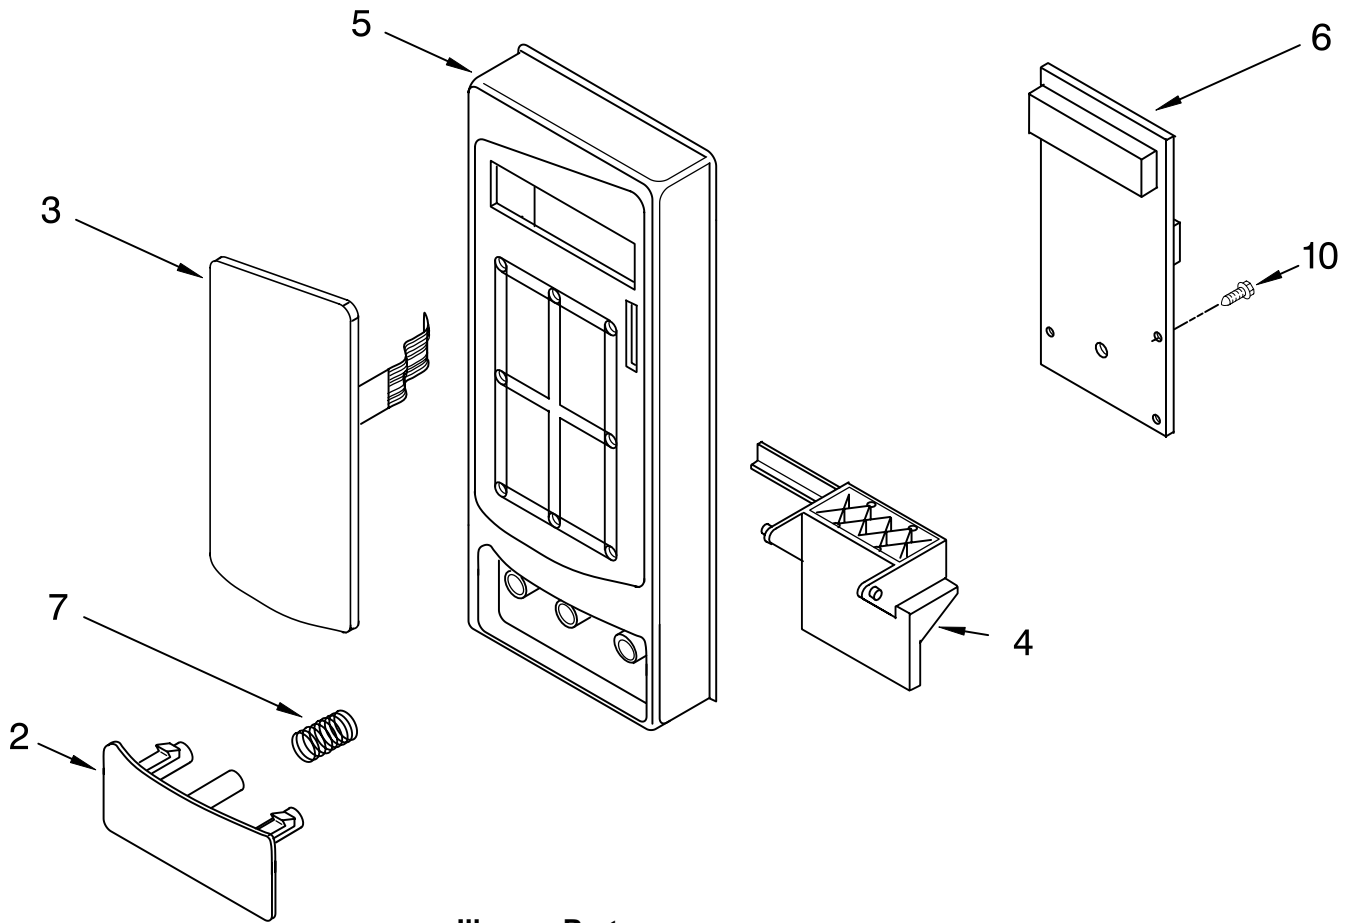

CONTROL PANEL PARTS

For Models: MT4155SPQ0, MT4155SPB0, MT4155SPT0, MT4155SPS0
(White) (Black) (Biscuit) (Stainless Steel)

Illus. No.	Part No.	DESCRIPTION
2	8184427	Button Black
	8184336	White
	8184441	Biscuit
	8205571	Stainless Steel
		Switch, Membrane
3	8205449	Black
	8205448	White
	8205450	Biscuit
	8205451	Lever, Release
5		Control Panel
	8184541	Black
	8184533	White
	8184543	Biscuit
	8205570	Stainless Steel (Includes #3)
6	8205452	Microcomputer
7	8184272	Spring
10	4358381	Screw

FOR ORDERING INFORMATION REFER TO PARTS PRICE LIST