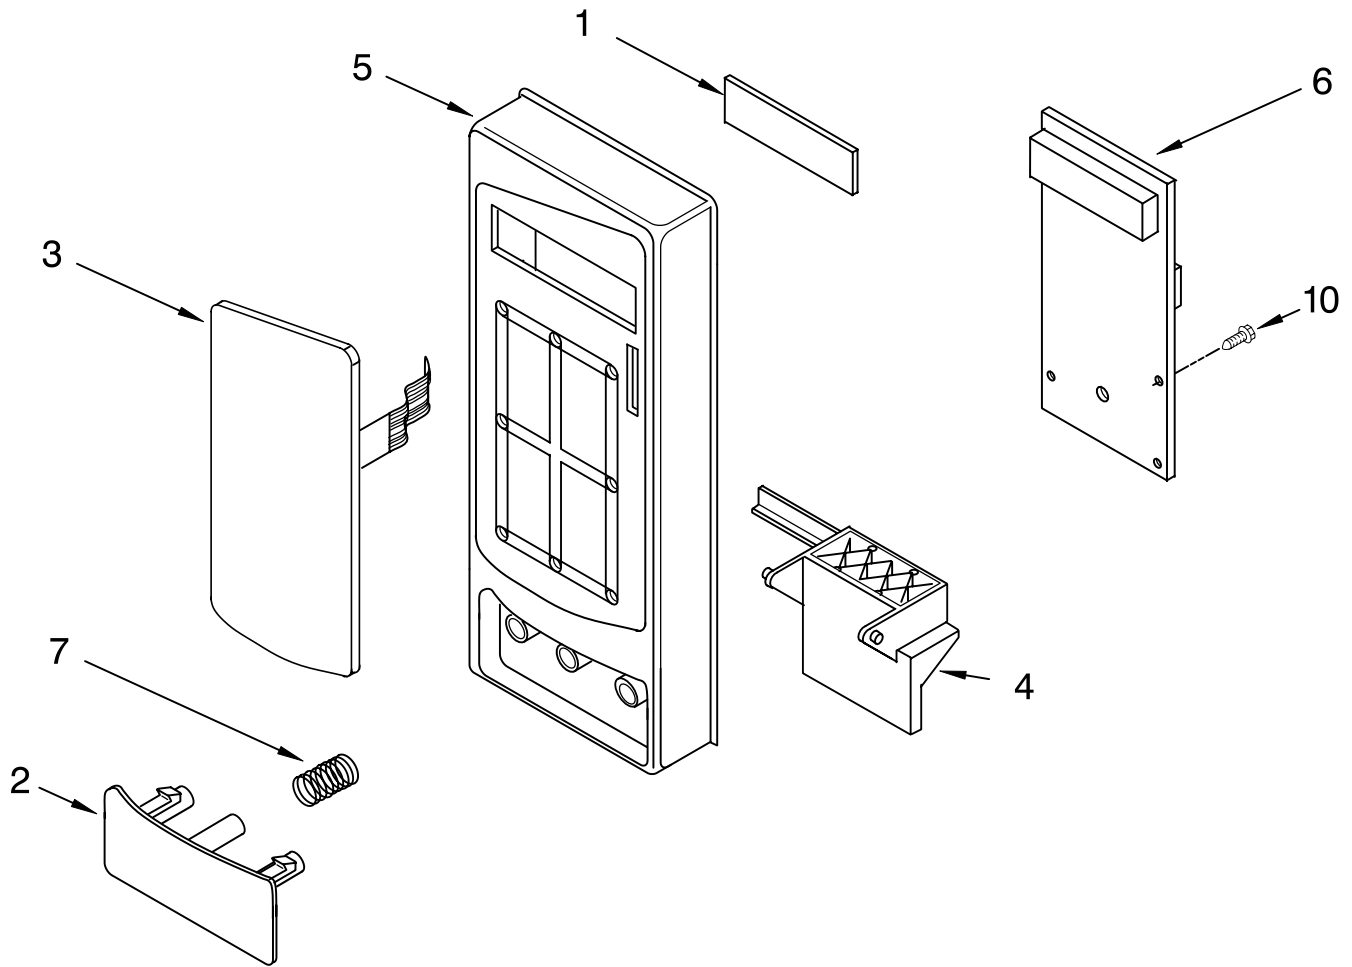

DOOR PARTS

For Models: MT4110SPQ2, MT4110SPB2
(White) (Black)

MICROWAVE OVEN
1.1 CUBIC FOOT

Illus. No.	Part No.	DESCRIPTION
1	8205986	Literature Parts Use & Care Guide
	8205493	Tech Sheet
	8204843	Installation Instructions
	8183908	Cook Guide Label
6	8184263	Latch
7	8171918	Spring, Latch
8	8184265	Cap
10		Door Assembly
	8205494	Black
	8205495	White

CONTROL PANEL PARTS

For Models: MT4110SPQ2, MT4110SPB2

(White) (Black)

Illus. No.	Part No.	DESCRIPTION
1	4359720	Window
	8204891	White Model
	8204891	Black Model
2		Button
	8204895	Black
	8204894	White
3		Switch, Membrane
	8204890	Black
	8204889	White
4	8184269	Lever, Release
5		Control Panel
	8204893	Black
	8204892	White
6	8204896	Microcomputer
7	8184272	Spring
10	8184272	Screw