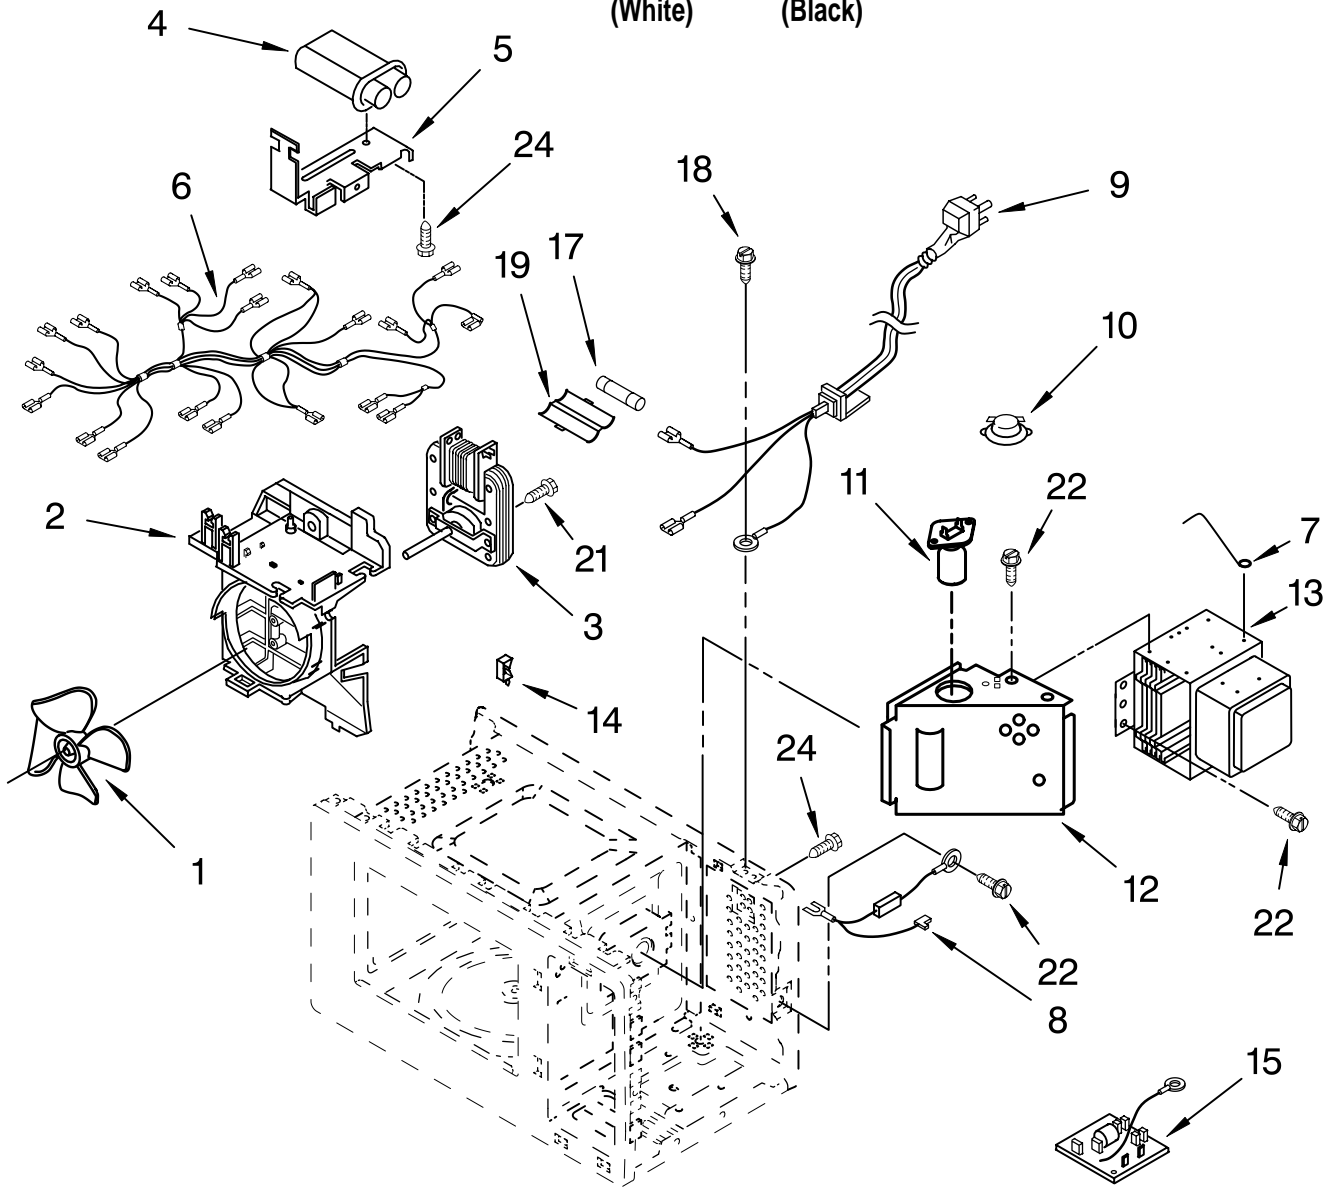

LATCH BOARD PARTS

For Models: MT4110SPQ2, MT4110SPB2

(White) (Black)

Illus. No.	Part No.	DESCRIPTION
1		Latch Board Assembly (Non-Serviceable)
2	8185271	Latch Board
3	8184285	Switch Micro Primary/Secondary
4	8184286	Switch, Micro Monitor
7	4358271	Screw

OVEN INTERIOR PARTS

For Models: MT4110SPQ2, MT4110SPB2

(White) (Black)

Illus. No.	Part No.	DESCRIPTION
1	8184292	Blade, Fan
2	8184289	Guide, Suction
3	8183767	Motor, Fan
4	8184619	H.V. Capacitor
5	8184288	H.V.C Bracket
6	8206311	Leadwire Assembly
7	8184290	Bracket, Support

Illus. No.	Part No.	DESCRIPTION
17	8183507	Fuse
18	8204902	Screw, Ground
19	8205483	Cap
21	4358190	Screw
22	4358489	Screw
24	4358381	Screw

BASE PLATE PARTS

For Models: MT4110SPQ2, MT4110SPB2

(White)

(Black)

Illus. No.	Part No.	DESCRIPTION
1	8184297	Base Plate
2	4358192	Screw
3	8184298	Leg
4	8184293	Transformer
5	4358489	Screw
6	4358381	Screw
7	4158967	Cushion