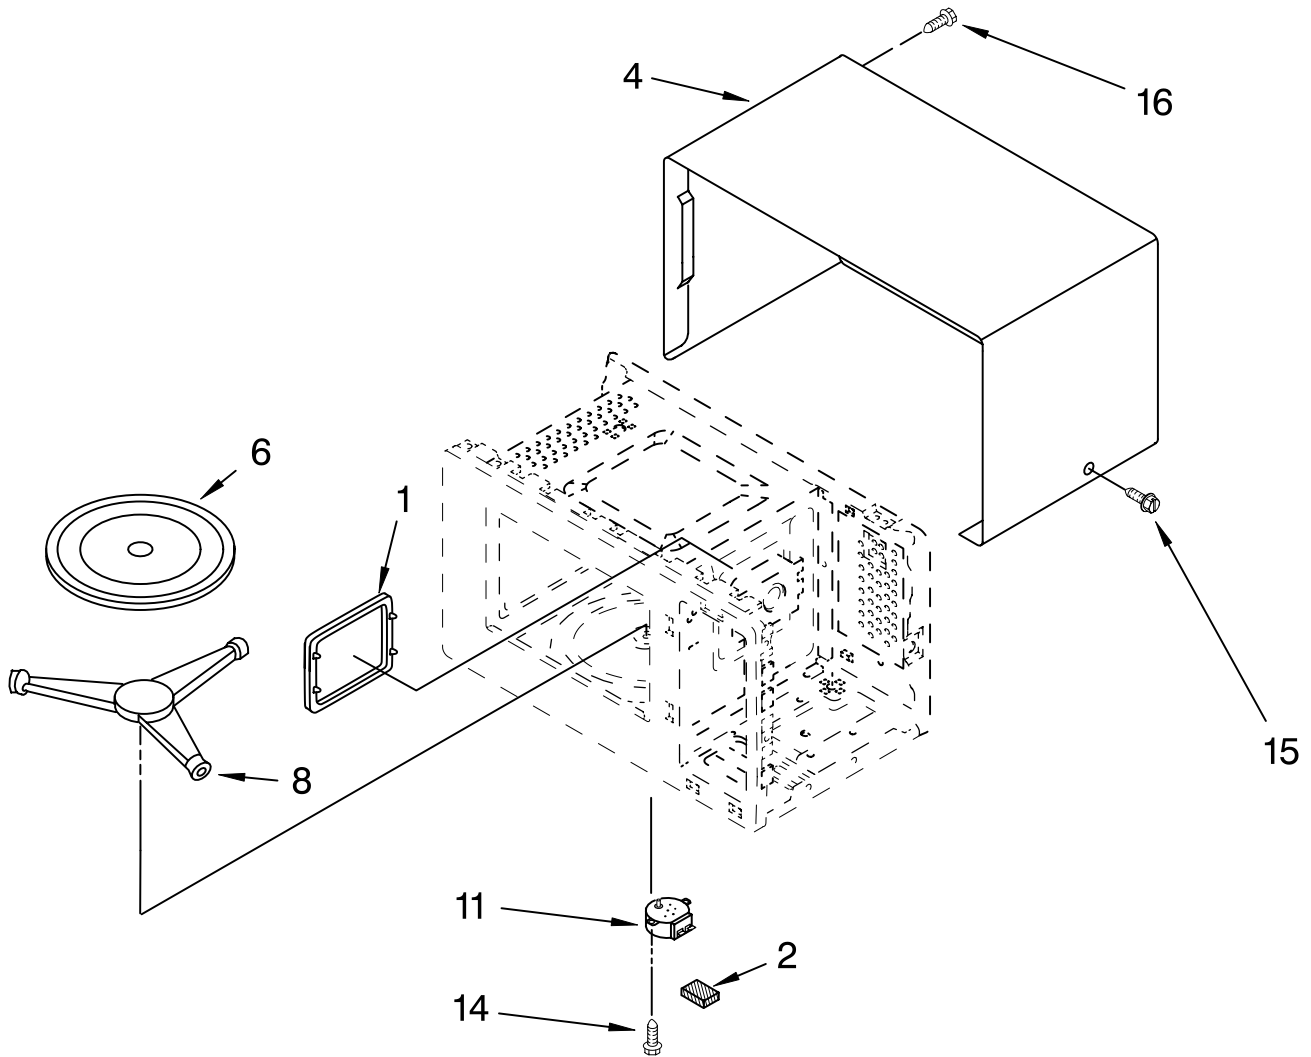

DOOR PARTS

For Models: MT4110SPQ2, MT4110SPB2
(White) (Black)

MICROWAVE OVEN
1.1 CUBIC FOOT

Illus. No.	Part No.	DESCRIPTION
1	8205986	Literature Parts Use & Care Guide
	8205493	Tech Sheet
	8204843	Installation Instructions
	8183908	Cook Guide Label
6	8184263	Latch
7	8171918	Spring, Latch
8	8184265	Cap
10		Door Assembly
	8205494	Black
	8205495	White

CONTROL PANEL PARTS

For Models: MT4110SPQ2, MT4110SPB2

(White) (Black)

Illus. No.	Part No.	DESCRIPTION
1	4359720	Window
	8204891	White Model
	8204891	Black Model
2		Button
	8204895	Black
	8204894	White
3		Switch, Membrane
	8204890	Black
	8204889	White
4	8184269	Lever, Release
5		Control Panel
	8204893	Black
	8204892	White
6	8204896	Microcomputer
7	8184272	Spring
10	8184272	Screw

OVEN CAVITY PARTS

For Models: MT4110SPQ2, MT4110SPB2

(White) (Black)

Illus. No.	Part No.	DESCRIPTION
1	8184278	Canopy
2	4359781	Cushion
4		Outer Case
	8205496	Black
	8184280	White
6	8204899	Tray, Glass
8	8184282	Turntable Support
11	8184283	Motor, Synchronous
14	4358188	Screw
15		Screw
	4358829	Black
	4358362	White
16	8171862	Screw

LATCH BOARD PARTS

For Models: MT4110SPQ2, MT4110SPB2

(White) (Black)

Illus. No.	Part No.	DESCRIPTION
1		Latch Board Assembly (Non-Serviceable)
2	8185271	Latch Board
3	8184285	Switch Micro Primary/Secondary
4	8184286	Switch, Micro Monitor
7	4358271	Screw