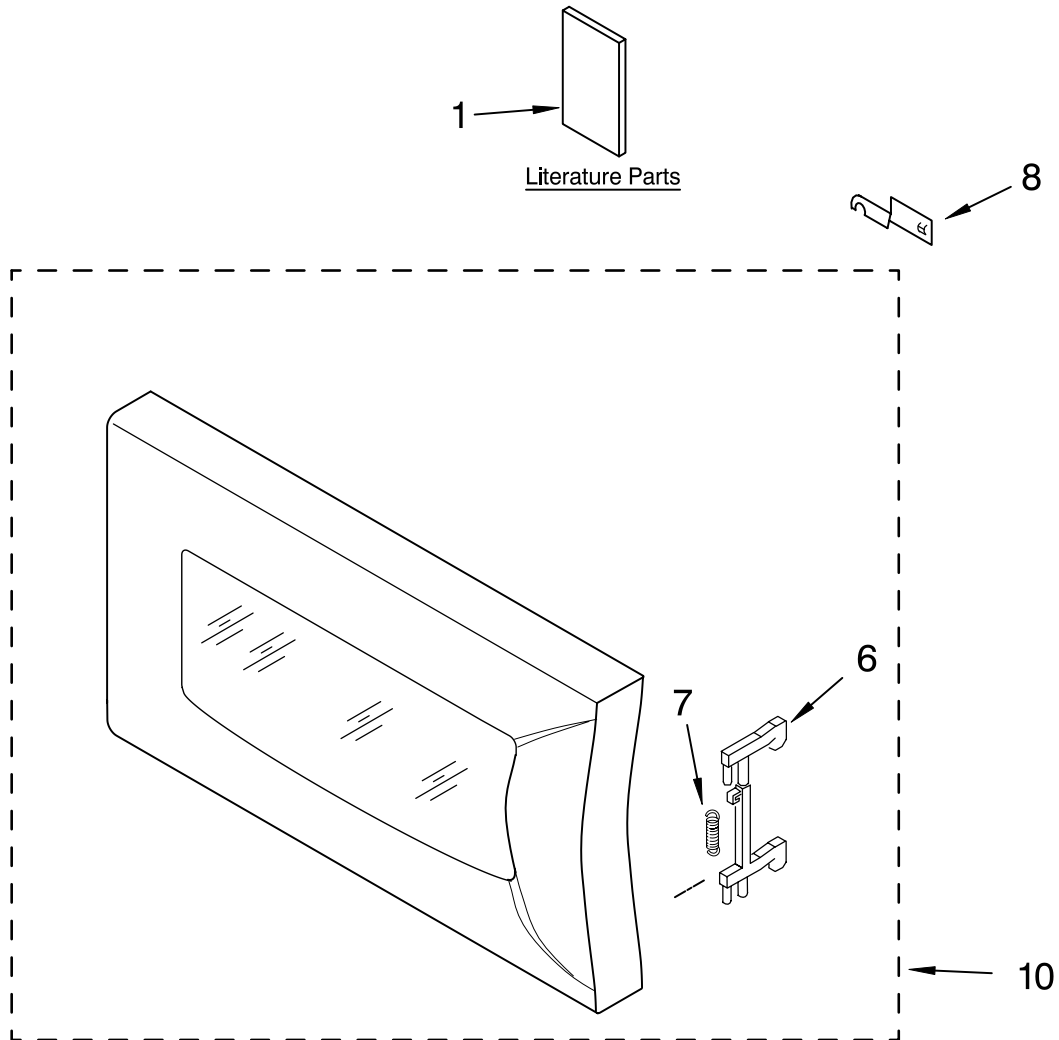

DOOR PARTS

For Models: MT4110SPQ2, MT4110SPB2
(White) (Black)

MICROWAVE OVEN
1.1 CUBIC FOOT

Illus. No.	Part No.	DESCRIPTION
1	8205986	Literature Parts Use & Care Guide
	8205493	Tech Sheet
	8204843	Installation Instructions
	8183908	Cook Guide Label
6	8184263	Latch
7	8171918	Spring, Latch
8	8184265	Cap
10		Door Assembly
	8205494	Black
	8205495	White

CONTROL PANEL PARTS

For Models: MT4110SPQ2, MT4110SPB2

(White) (Black)

Illus. No.	Part No.	DESCRIPTION
1	4359720	Window
	8204891	White Model
	8204891	Black Model
2		Button
	8204895	Black
	8204894	White
3		Switch, Membrane
	8204890	Black
	8204889	White
4	8184269	Lever, Release
5		Control Panel
	8204893	Black
	8204892	White
6	8204896	Microcomputer
7	8184272	Spring
10	8184272	Screw

OVEN CAVITY PARTS

For Models: MT4110SPQ2, MT4110SPB2

(White) (Black)

Illus. No.	Part No.	DESCRIPTION
1	8184278	Canopy
2	4359781	Cushion
4		Outer Case
	8205496	Black
	8184280	White
6	8204899	Tray, Glass
8	8184282	Turntable Support
11	8184283	Motor, Synchronous
14	4358188	Screw
15		Screw
	4358829	Black
	4358362	White
16	8171862	Screw