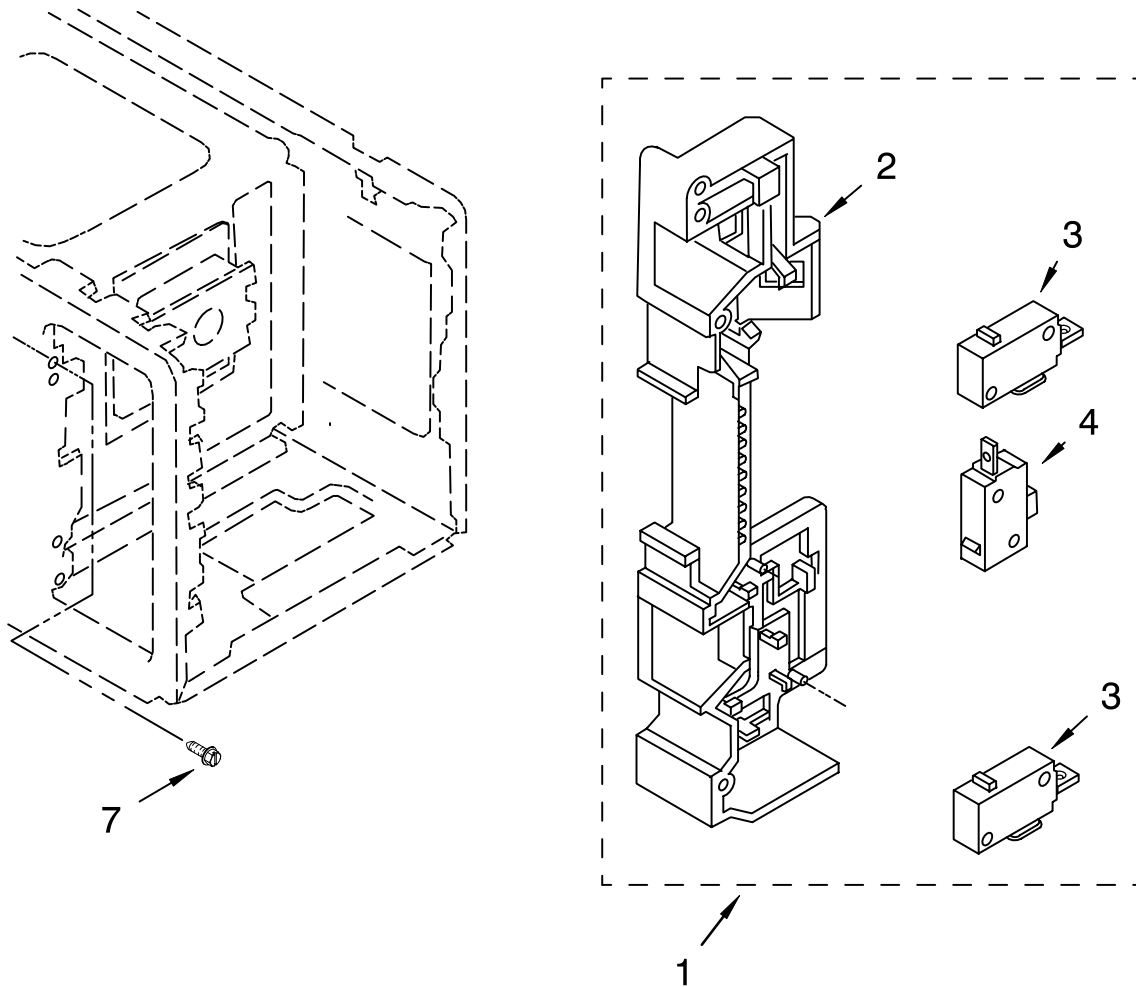

DOOR PARTS

For Models: MT4110SPQ2, MT4110SPB2
(White) (Black)

MICROWAVE OVEN
1.1 CUBIC FOOT

Illus. No.	Part No.	DESCRIPTION
1	8205986	Literature Parts Use & Care Guide
	8205493	Tech Sheet
	8204843	Installation Instructions
	8183908	Cook Guide Label
6	8184263	Latch
7	8171918	Spring, Latch
8	8184265	Cap
10		Door Assembly
	8205494	Black
	8205495	White

CONTROL PANEL PARTS

For Models: MT4110SPQ2, MT4110SPB2

(White) (Black)

Illus. No.	Part No.	DESCRIPTION
1	4359720	Window
	8204891	White Model
	8204891	Black Model
2		Button
	8204895	Black
	8204894	White
3		Switch, Membrane
	8204890	Black
	8204889	White
4	8184269	Lever, Release
5		Control Panel
	8204893	Black
	8204892	White
6	8204896	Microcomputer
7	8184272	Spring
10	8184272	Screw

OVEN CAVITY PARTS

For Models: MT4110SPQ2, MT4110SPB2

(White) (Black)

Illus. No.	Part No.	DESCRIPTION
1	8184278	Canopy
2	4359781	Cushion
4		Outer Case
	8205496	Black
	8184280	White
6	8204899	Tray, Glass
8	8184282	Turntable Support
11	8184283	Motor, Synchronous
14	4358188	Screw
15		Screw
	4358829	Black
	4358362	White
16	8171862	Screw

LATCH BOARD PARTS

For Models: MT4110SPQ2, MT4110SPB2

(White) (Black)

Illus. No.	Part No.	DESCRIPTION
1		Latch Board Assembly (Non-Serviceable)
2	8185271	Latch Board
3	8184285	Switch Micro Primary/Secondary
4	8184286	Switch, Micro Monitor
7	4358271	Screw