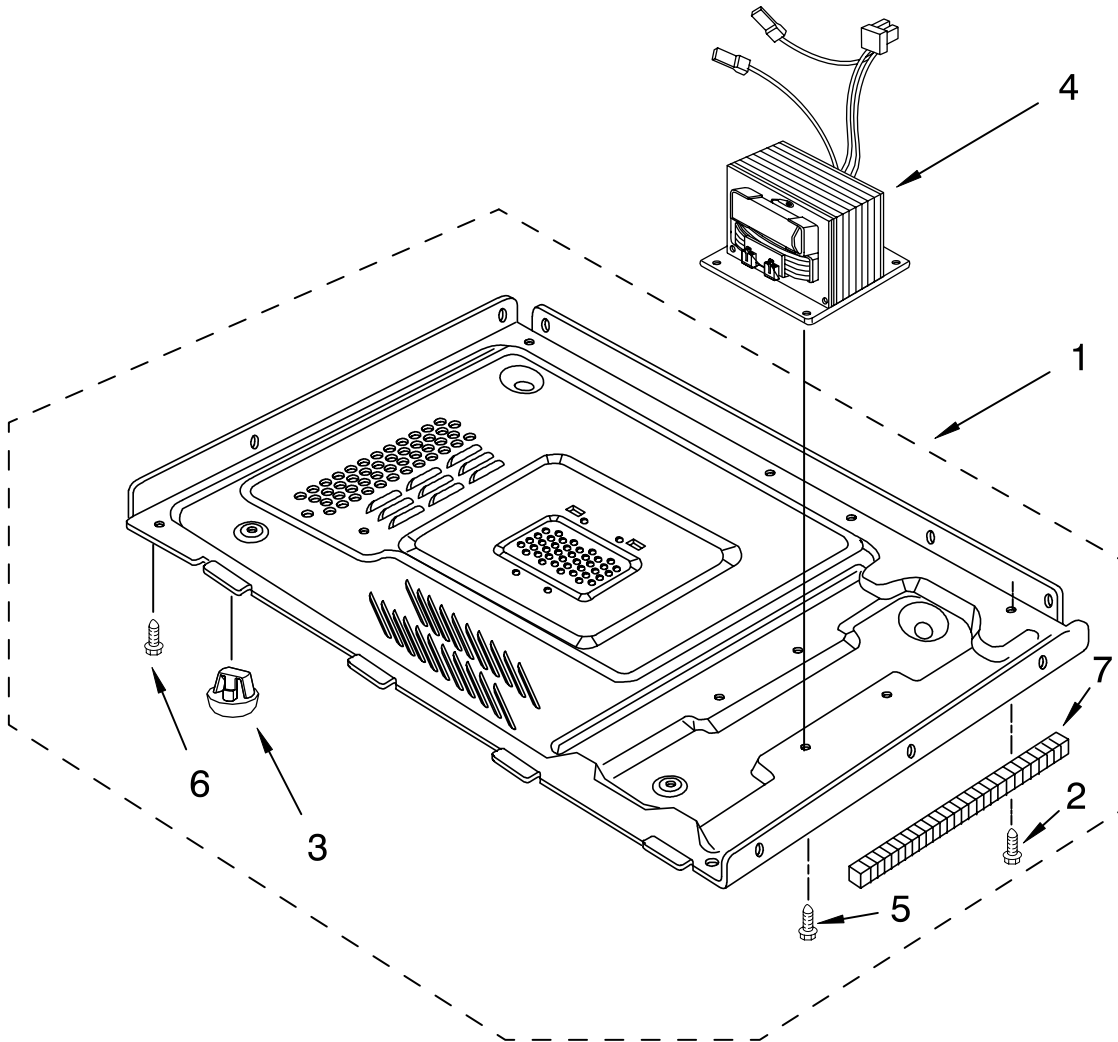

OVEN INTERIOR PARTS

For Models: MT4110SPQ2, MT4110SPB2

(White) (Black)

Illus. No.	Part No.	DESCRIPTION
1	8184292	Blade, Fan
2	8184289	Guide, Suction
3	8183767	Motor, Fan
4	8184619	H.V. Capacitor
5	8184288	H.V.C Bracket
6	8206311	Leadwire Assembly
7	8184290	Bracket, Support

Illus. No.	Part No.	DESCRIPTION
8	8184295	H.V. Diode Cable
9	8184381	Power Cord
10	4359164	Thermostat
11	8171810	Lamp, Baseless
12	8184291	Duct, Air
13	8205460	Magnetron
14	4359794	Holder
15	8206270	Filter, Noise

Illus. No.	Part No.	DESCRIPTION
17	8183507	Fuse
18	8204902	Screw, Ground
19	8205483	Cap
21	4358190	Screw
22	4358489	Screw
24	4358381	Screw

BASE PLATE PARTS

For Models: MT4110SPQ2, MT4110SPB2

(White)

(Black)

Illus. No.	Part No.	DESCRIPTION
1	8184297	Base Plate
2	4358192	Screw
3	8184298	Leg
4	8184293	Transformer
5	4358489	Screw
6	4358381	Screw
7	4158967	Cushion