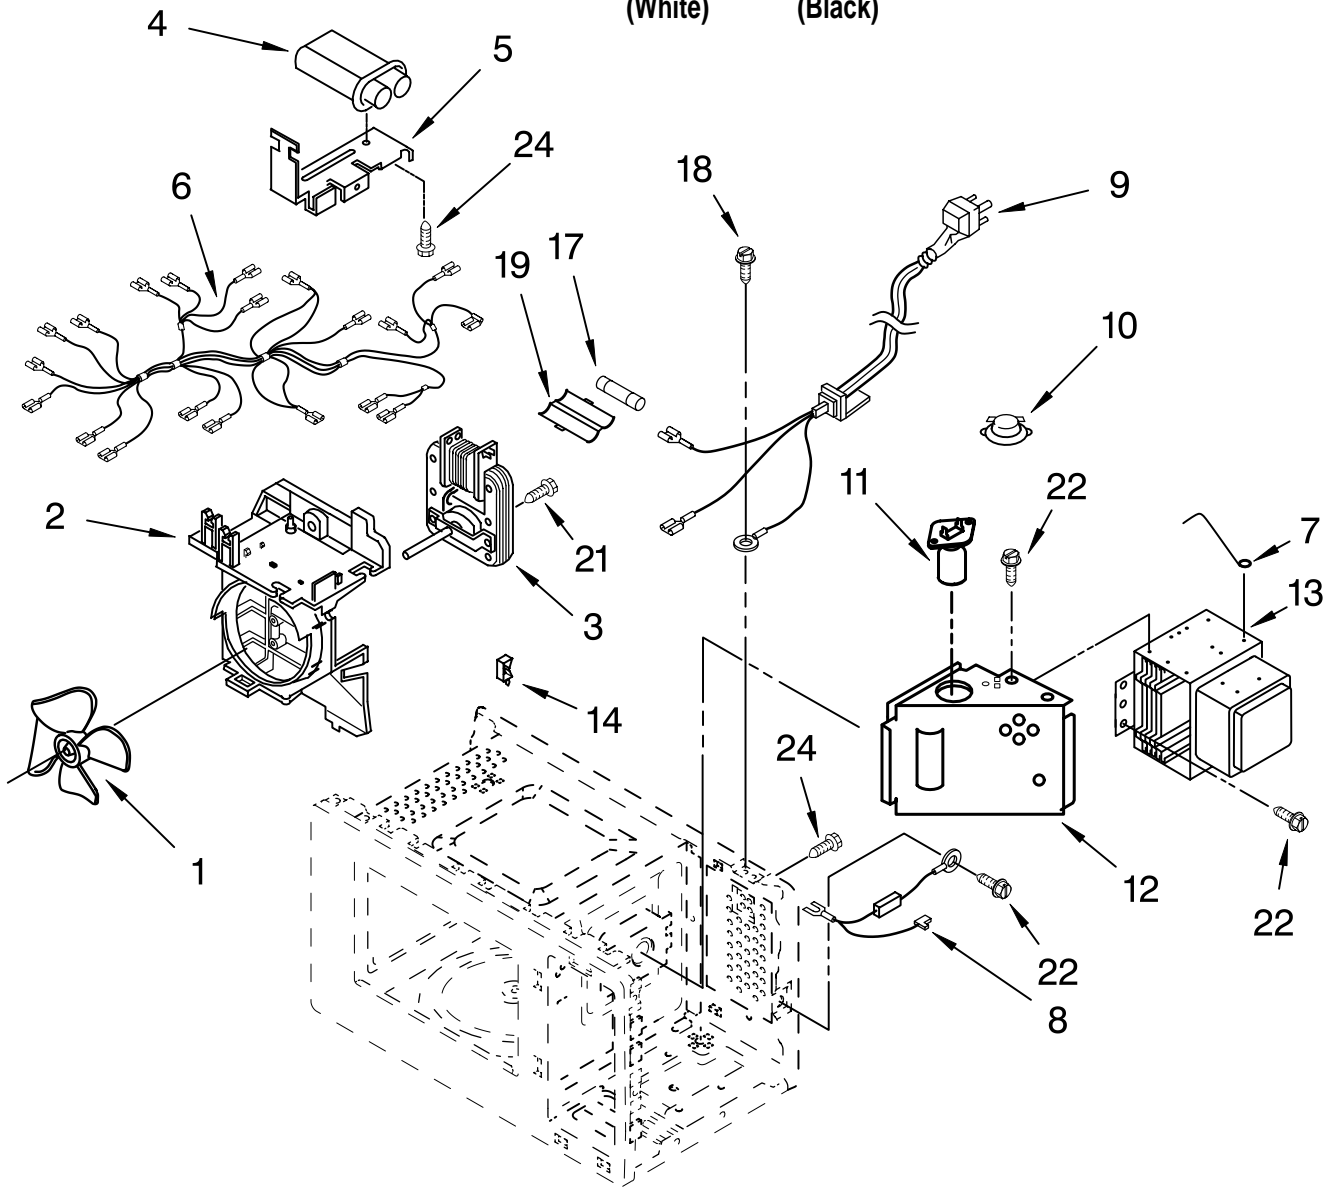

# LATCH BOARD PARTS

For Models: MT4110SPQ0, MT4110SPB0  
(White) (Black)

Illus. No.	Part No.	DESCRIPTION
1		Latch Board Assembly (Non-Serviceable)
2	8185271	Latch Board
3	8184285	Switch Micro Primary/Secondary
4	8184286	Switch, Micro Monitor
7	4358271	Screw

# OVEN INTERIOR PARTS

For Models: MT4110SPQ0, MT4110SPB0  
(White) (Black)

Illus. No.	Part No.	DESCRIPTION
1	8184292	Blade, Fan
2	8184289	Guide, Suction
3	8183767	Motor, Fan
4	8184619	H.V. Capacitor
5	8184288	H.V.C Bracket
6	8184296	Leadwire Assembly
7	8184290	Bracket, Support