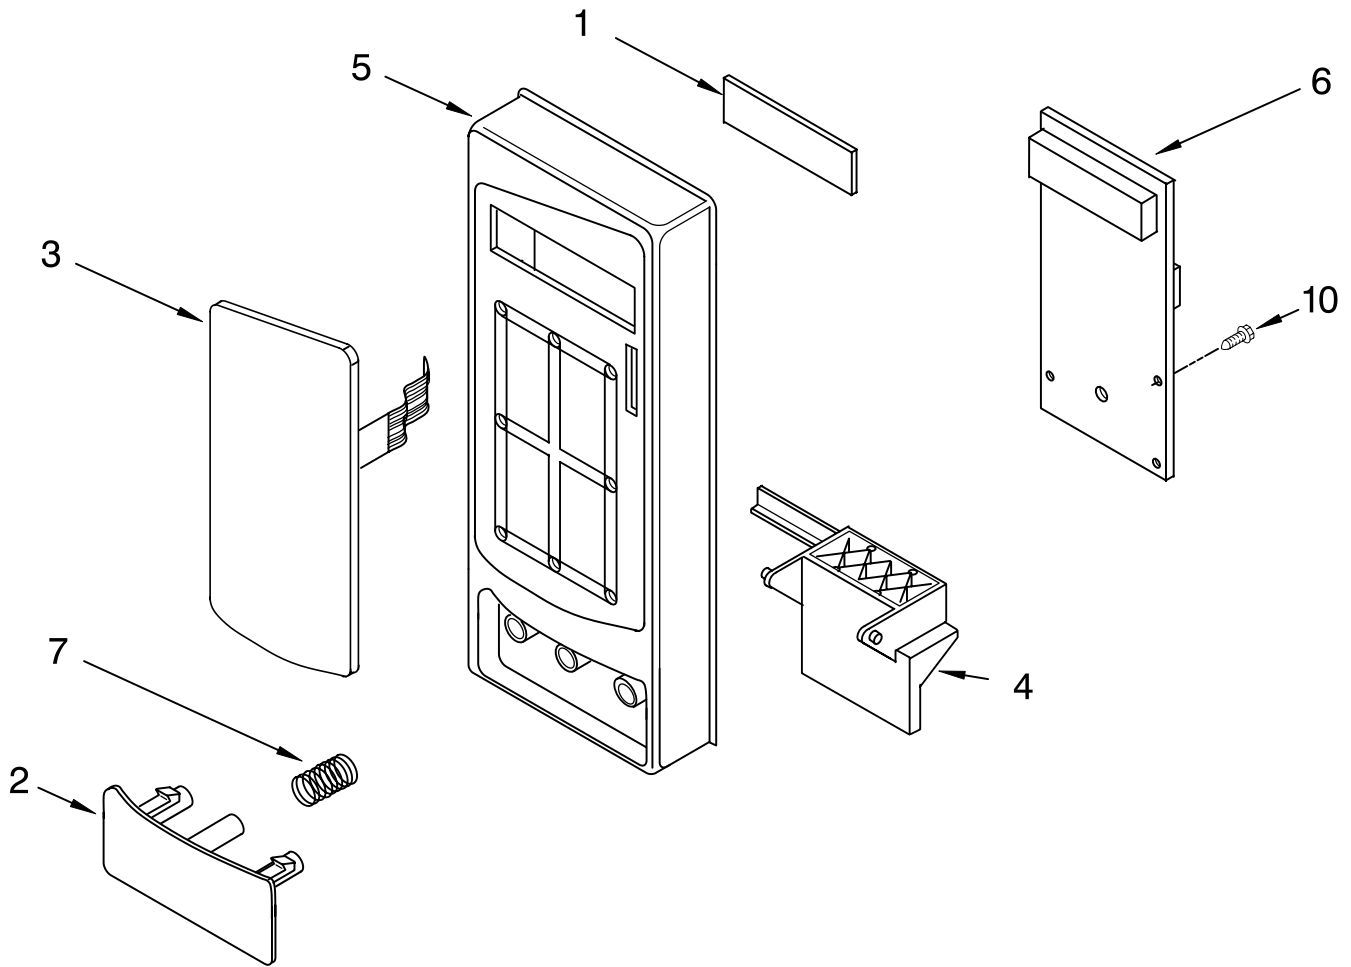

CONTROL PANEL PARTS

For Models: MT4110SPQ0, MT4110SPB0
(White) (Black)

Illus. No.	Part No.	DESCRIPTION
1	4359720	Window
	8204891	White Model
	8204891	Black Model
2		Button
	8204895	Black
	8204894	White
3		Switch, Membrane
	8204890	Black
	8204889	White
4	8184269	Lever, Release
5		Control Panel
	8204893	Black
	8204892	White
6	8204896	Microcomputer
7	8184272	Spring
10	8184272	Screw

FOR ORDERING INFORMATION REFER TO PARTS PRICE LIST