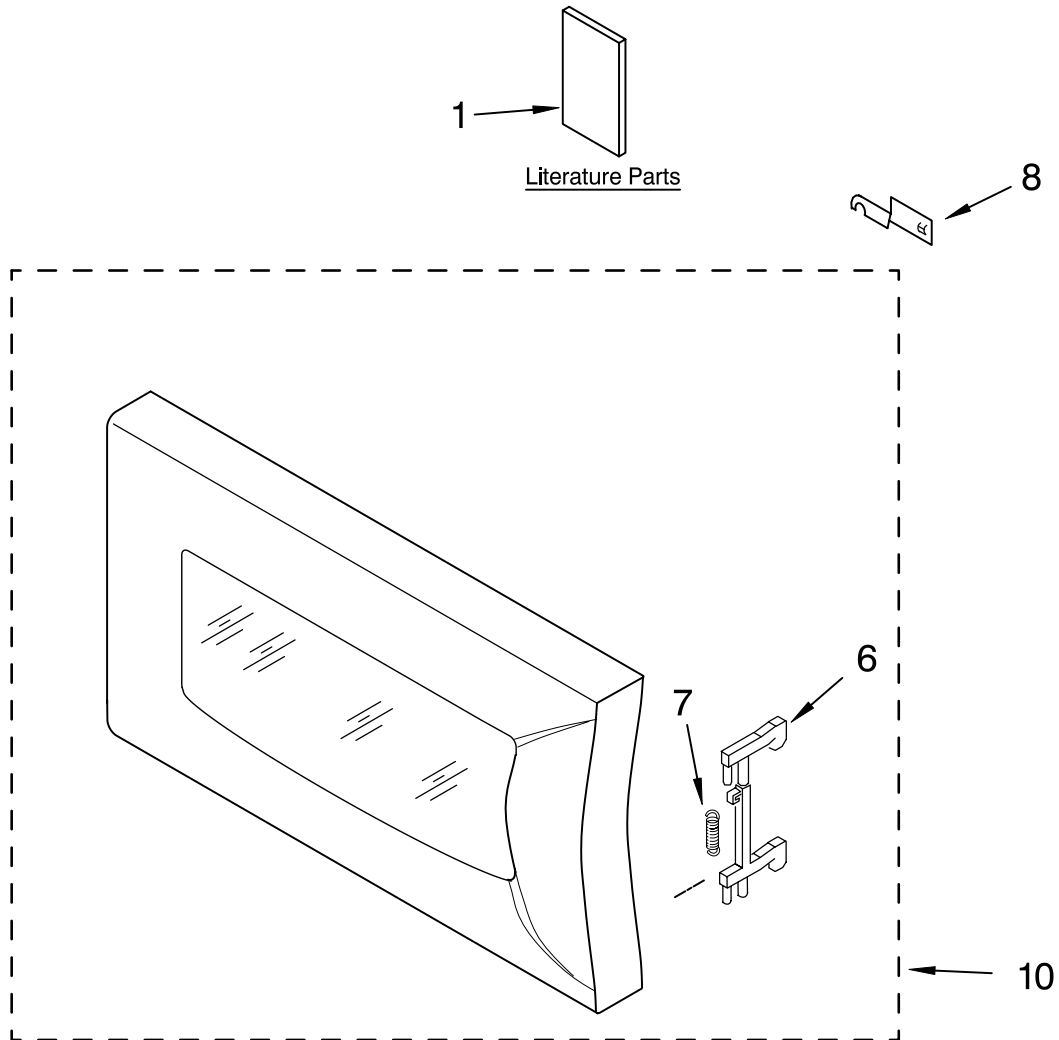

# DOOR PARTS

For Models: MT4110SPQ0, MT4110SPB0  
(White) (Black)

MICROWAVE OVEN  
1.1 CUBIC FOOT

Illus. No.	Part No.	DESCRIPTION
1		Literature Parts
	8204841	Use & Care Guide
	8183910	Tech Sheet
	8204843	Installation Instructions
	8183908	Cook Guide Label
6	8184263	Latch
7	8171918	Spring, Latch
8	8184265	Cap
10		Door Assembly
	8205494	Black
	8205495	White

# CONTROL PANEL PARTS

For Models: MT4110SPQ0, MT4110SPB0  
(White) (Black)

Illus. No.	Part No.	DESCRIPTION
1	4359720	Window
	8204891	White Model
	8204891	Black Model
2		Button
	8204895	Black
	8204894	White
3		Switch, Membrane
	8204890	Black
	8204889	White
4	8184269	Lever, Release
5		Control Panel
	8204893	Black
	8204892	White
6	8204896	Microcomputer
7	8184272	Spring
10	8184272	Screw