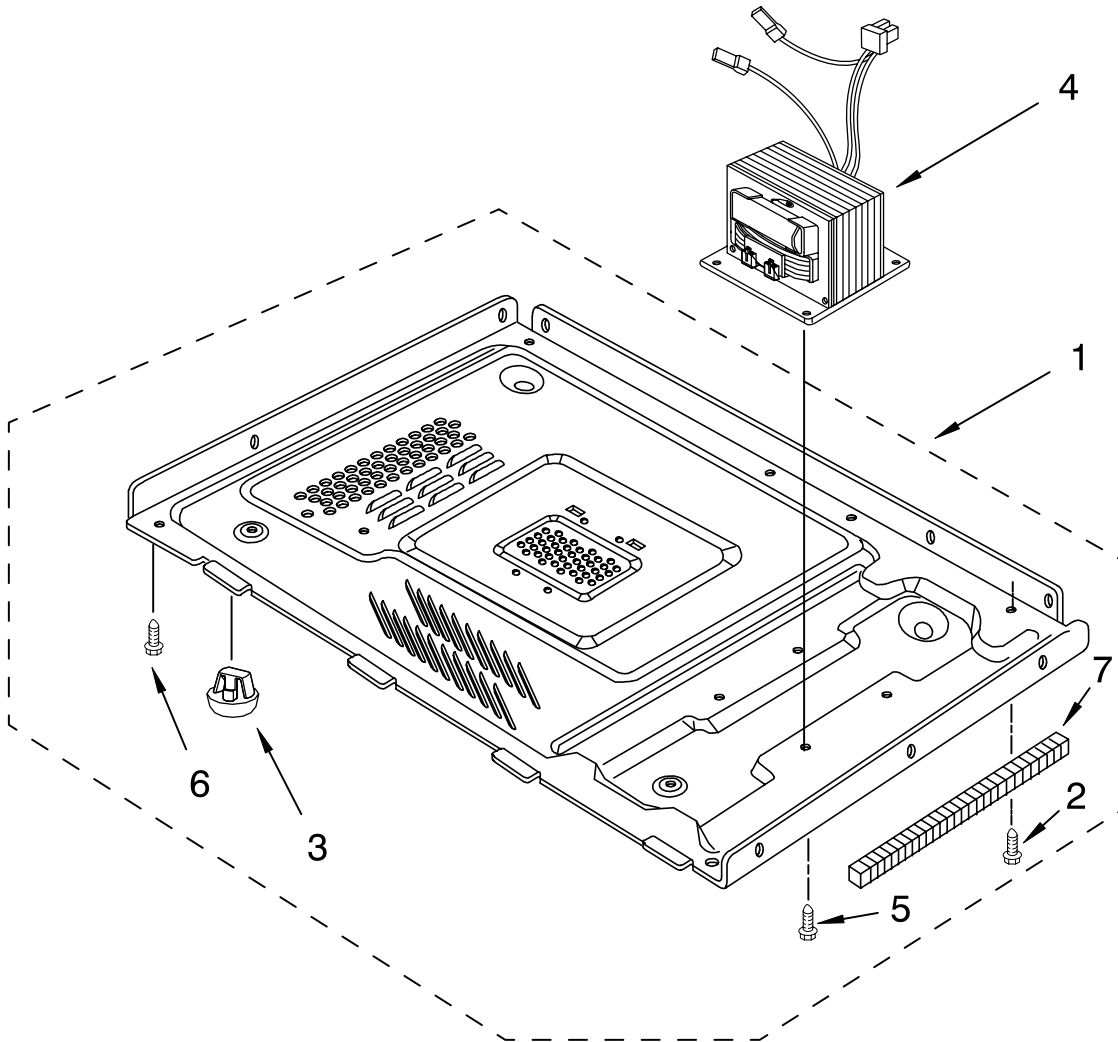

BASE PLATE PARTS

For Models: MT4110SPQ0, MT4110SPB0
(White) (Black)

Illus. No.	Part No.	DESCRIPTION
1	8184297	Base Plate
2	4358192	Screw
3	8184298	Leg
4	8184293	Transformer
5	4358489	Screw
6	4358381	Screw
7	4158967	Cushion

Following Parts Not Illustrated

Trim Kit
8204846 Black
8204845 White

FOR ORDERING INFORMATION REFER TO PARTS PRICE LIST