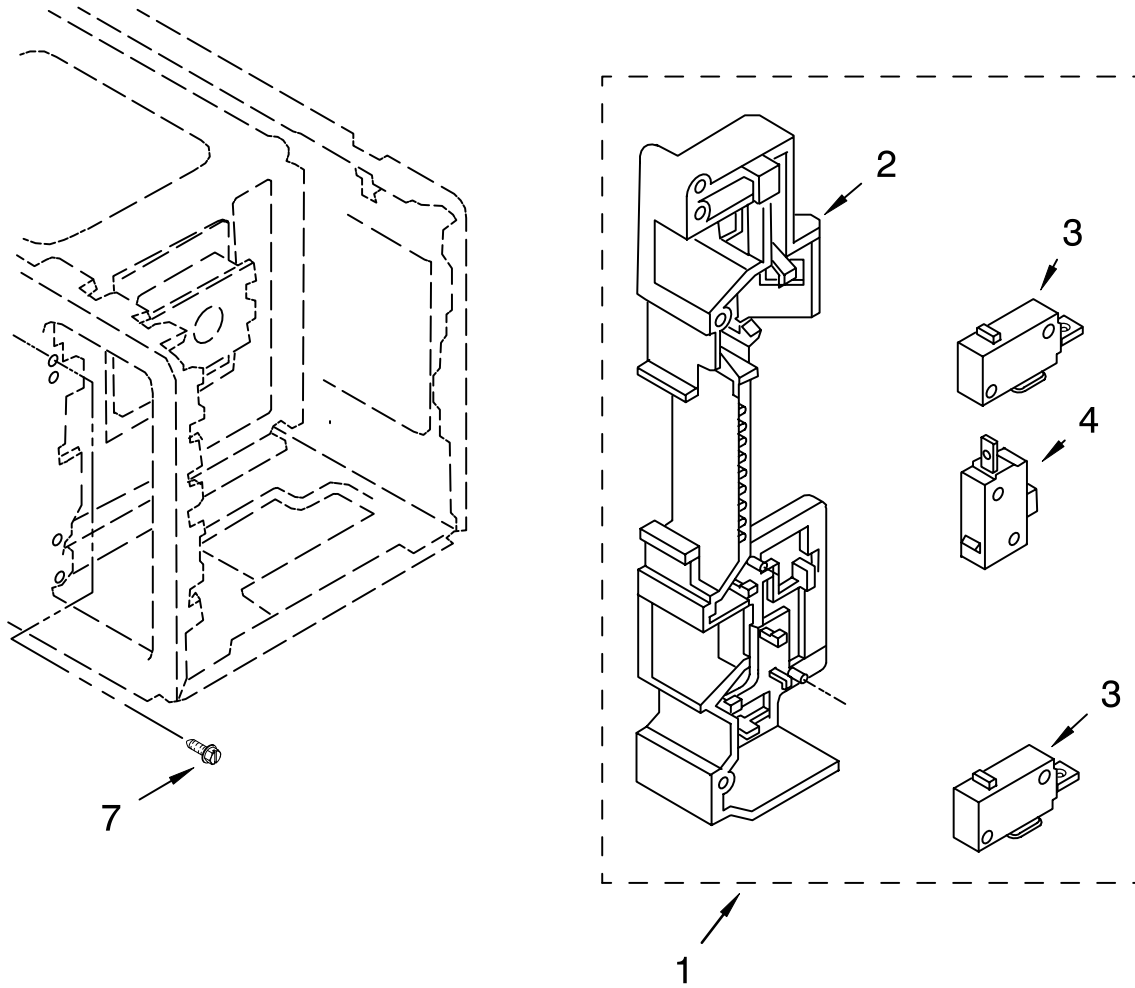

LATCH BOARD PARTS

For Models: MT4110SPQ0, MT4110SPB0
(White) (Black)

Illus. No.	Part No.	DESCRIPTION
1		Latch Board Assembly (Non-Serviceable)
2	8185271	Latch Board
3	8184285	Switch Micro Primary/Secondary
4	8184286	Switch, Micro Monitor
7	4358271	Screw

FOR ORDERING INFORMATION REFER TO PARTS PRICE LIST