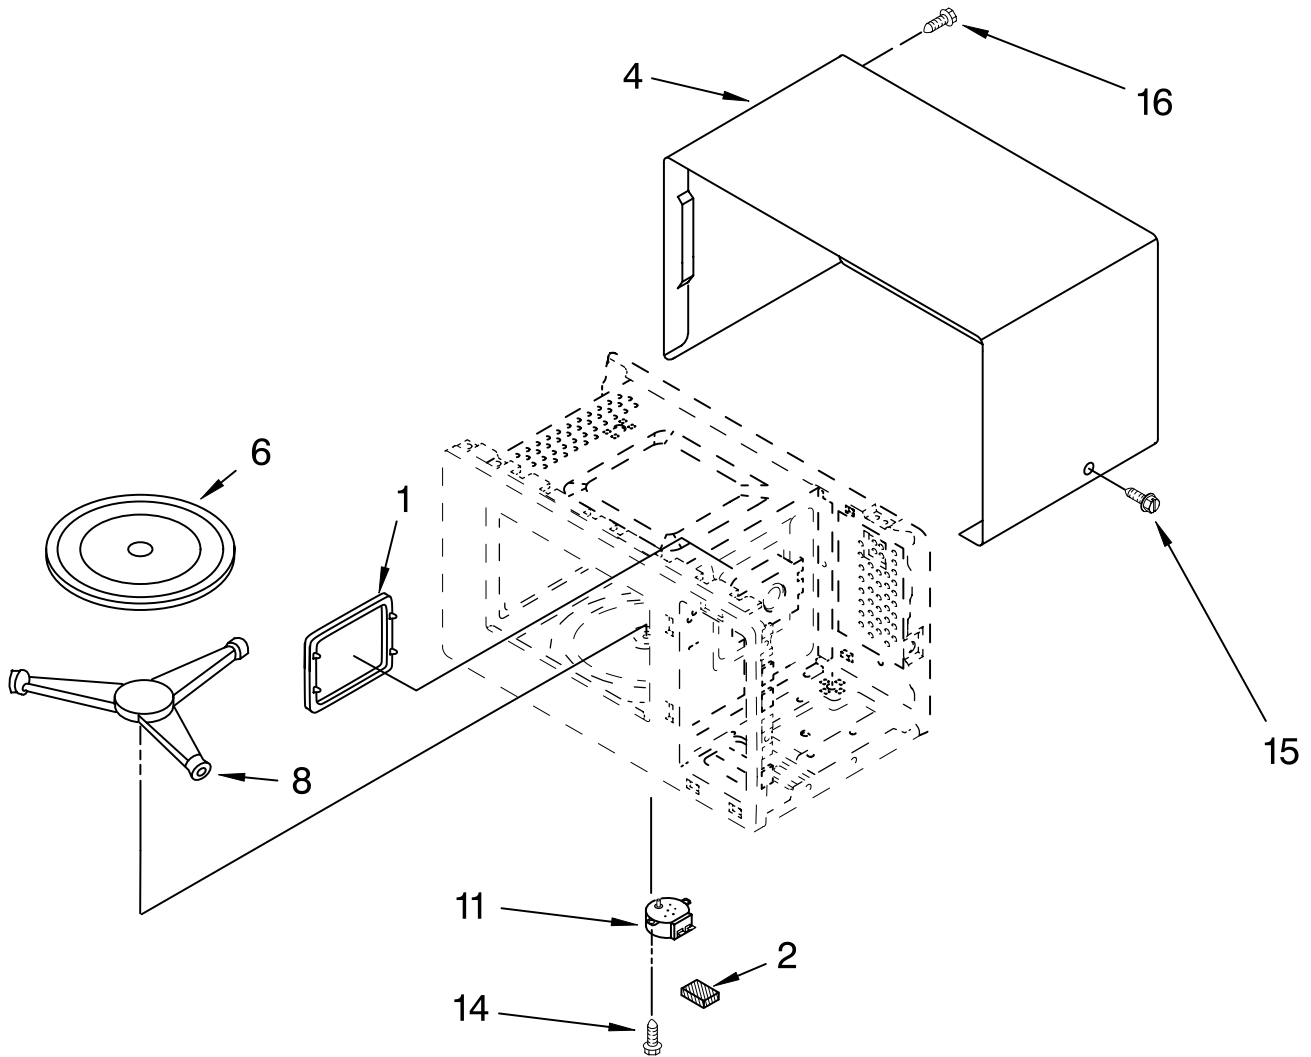

OVEN CAVITY PARTS

For Models: MT4110SPQ0, MT4110SPB0
(White) (Black)

Illus. No.	Part No.	DESCRIPTION
1	8184278	Canopy
2	4359781	Cushion
4		Outer Case
	8205496	Black
	8184280	White
6	8204899	Tray, Glass
8	8184282	Turntable Support
11	8184283	Motor, Synchronous
14	4358188	Screw
15		Screw
	4358829	Black
	4358362	White
16	8171862	Screw

FOR ORDERING INFORMATION REFER TO PARTS PRICE LIST