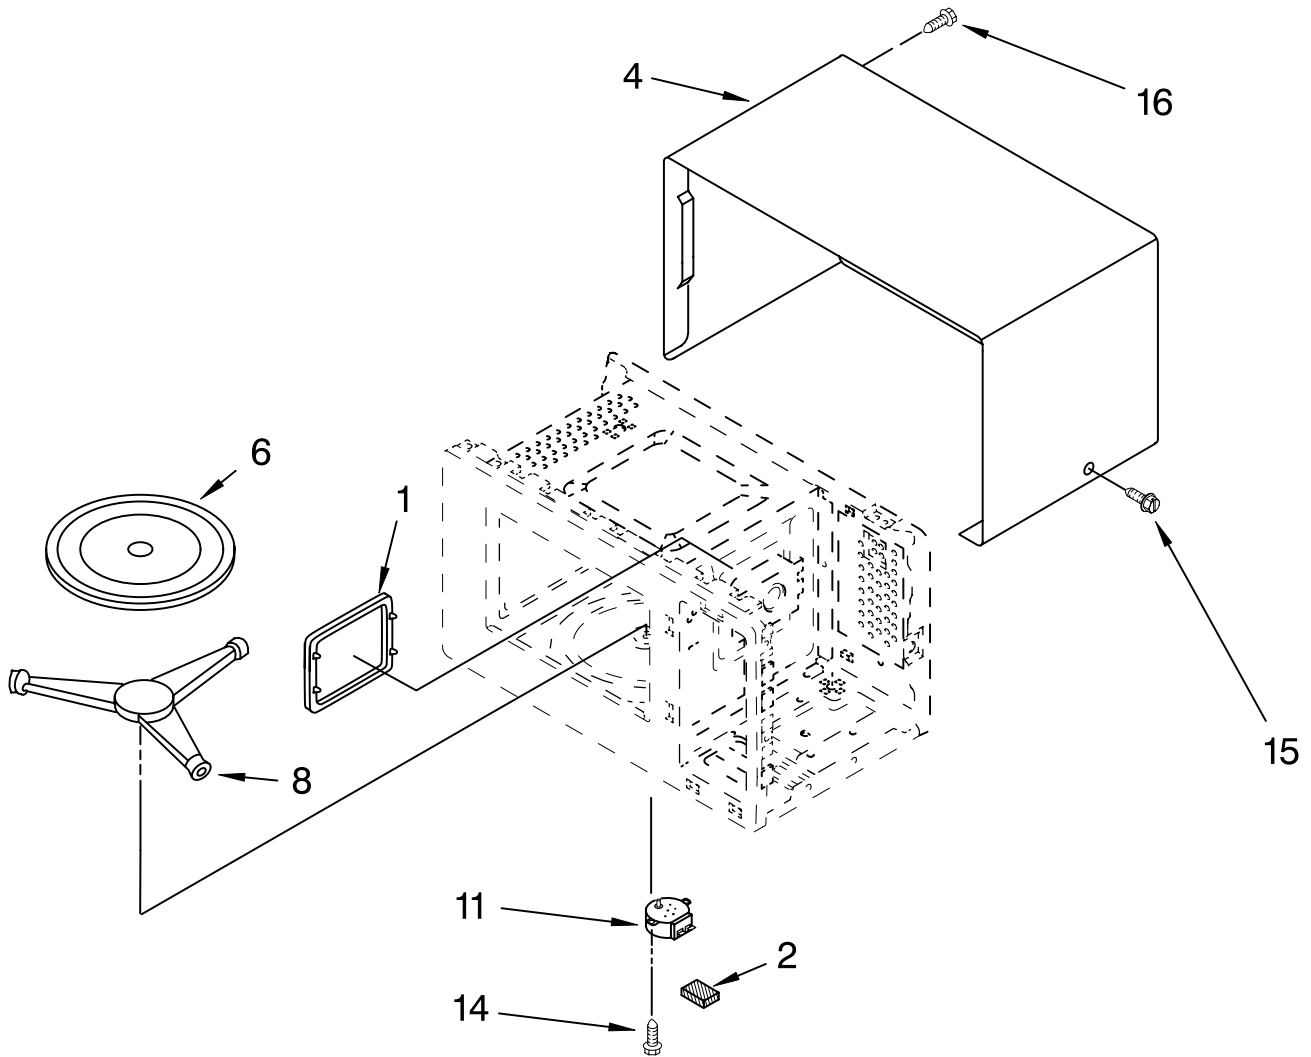

DOOR PARTS

For Models: MT4110SPQ1, MT4110SPB1
(White) (Black)

MICROWAVE OVEN
1.1 CUBIC FOOT

Illus. No.	Part No.	DESCRIPTION
1		Literature Parts
	8204841	Use & Care Guide
	8205493	Tech Sheet
	8204843	Installation Instructions
	8183908	Cook Guide Label
6	8184263	Latch
7	8171918	Spring, Latch
8	8184265	Cap
10		Door Assembly
	8205494	Black
	8205495	White

FOR ORDERING INFORMATION REFER TO PARTS PRICE LIST

CONTROL PANEL PARTS

For Models: MT4110SPQ1, MT4110SPB1
(White) (Black)

Illus. No.	Part No.	DESCRIPTION
1	4359720	Window White Model
	8204891	Black Model
2		Button
	8204895	Black
	8204894	White
3		Switch, Membrane
	8204890	Black
	8204889	White
4	8184269	Lever, Release
5		Control Panel
	8204893	Black
	8204892	White
6	8204896	Microcomputer
7	8184272	Spring
10	8184272	Screw

FOR ORDERING INFORMATION REFER TO PARTS PRICE LIST

OVEN CAVITY PARTS

For Models: MT4110SPQ1, MT4110SPB1
(White) (Black)

Illus. No.	Part No.	DESCRIPTION
1	8184278	Canopy
2	4359781	Cushion
4		Outer Case
	8205496	Black
	8184280	White
6	8204899	Tray, Glass
8	8184282	Turntable Support
11	8184283	Motor, Synchronous
14	4358188	Screw
15		Screw
	4358829	Black
	4358362	White
16	8171862	Screw

FOR ORDERING INFORMATION REFER TO PARTS PRICE LIST

LATCH BOARD PARTS

For Models: MT4110SPQ1, MT4110SPB1
(White) (Black)

Illus. No.	Part No.	DESCRIPTION
1		Latch Board Assembly (Non-Serviceable)
2	8185271	Latch Board
3	8184285	Switch Micro Primary/Secondary
4	8184286	Switch, Micro Monitor
7	4358271	Screw