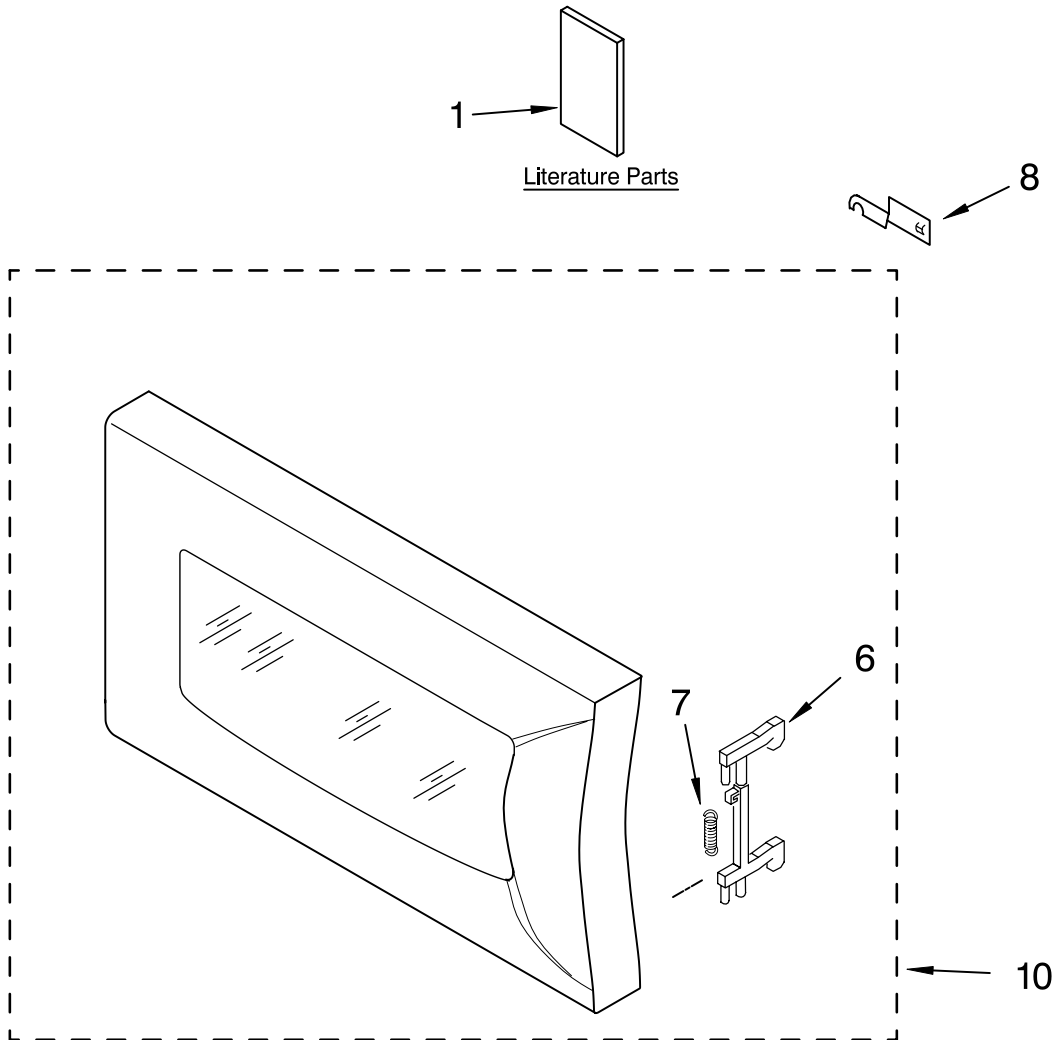

DOOR PARTS

For Models: MT4110SPQ1, MT4110SPB1
(White) (Black)

MICROWAVE OVEN
1.1 CUBIC FOOT

Illus. No.	Part No.	DESCRIPTION
1		Literature Parts
	8204841	Use & Care Guide
	8205493	Tech Sheet
	8204843	Installation Instructions
	8183908	Cook Guide Label
6	8184263	Latch
7	8171918	Spring, Latch
8	8184265	Cap
10		Door Assembly
	8205494	Black
	8205495	White

FOR ORDERING INFORMATION REFER TO PARTS PRICE LIST

CONTROL PANEL PARTS

For Models: MT4110SPQ1, MT4110SPB1
(White) (Black)

Illus. No.	Part No.	DESCRIPTION
1	4359720	Window White Model
	8204891	Black Model
2		Button
	8204895	Black
	8204894	White
3		Switch, Membrane
	8204890	Black
	8204889	White
4	8184269	Lever, Release
5		Control Panel
	8204893	Black
	8204892	White
6	8204896	Microcomputer
7	8184272	Spring
10	8184272	Screw

FOR ORDERING INFORMATION REFER TO PARTS PRICE LIST

OVEN CAVITY PARTS

For Models: MT4110SPQ1, MT4110SPB1
(White) (Black)

Illus. No.	Part No.	DESCRIPTION
1	8184278	Canopy
2	4359781	Cushion
4		Outer Case
	8205496	Black
	8184280	White
6	8204899	Tray, Glass
8	8184282	Turntable Support
11	8184283	Motor, Synchronous
14	4358188	Screw
15		Screw
	4358829	Black
	4358362	White
16	8171862	Screw