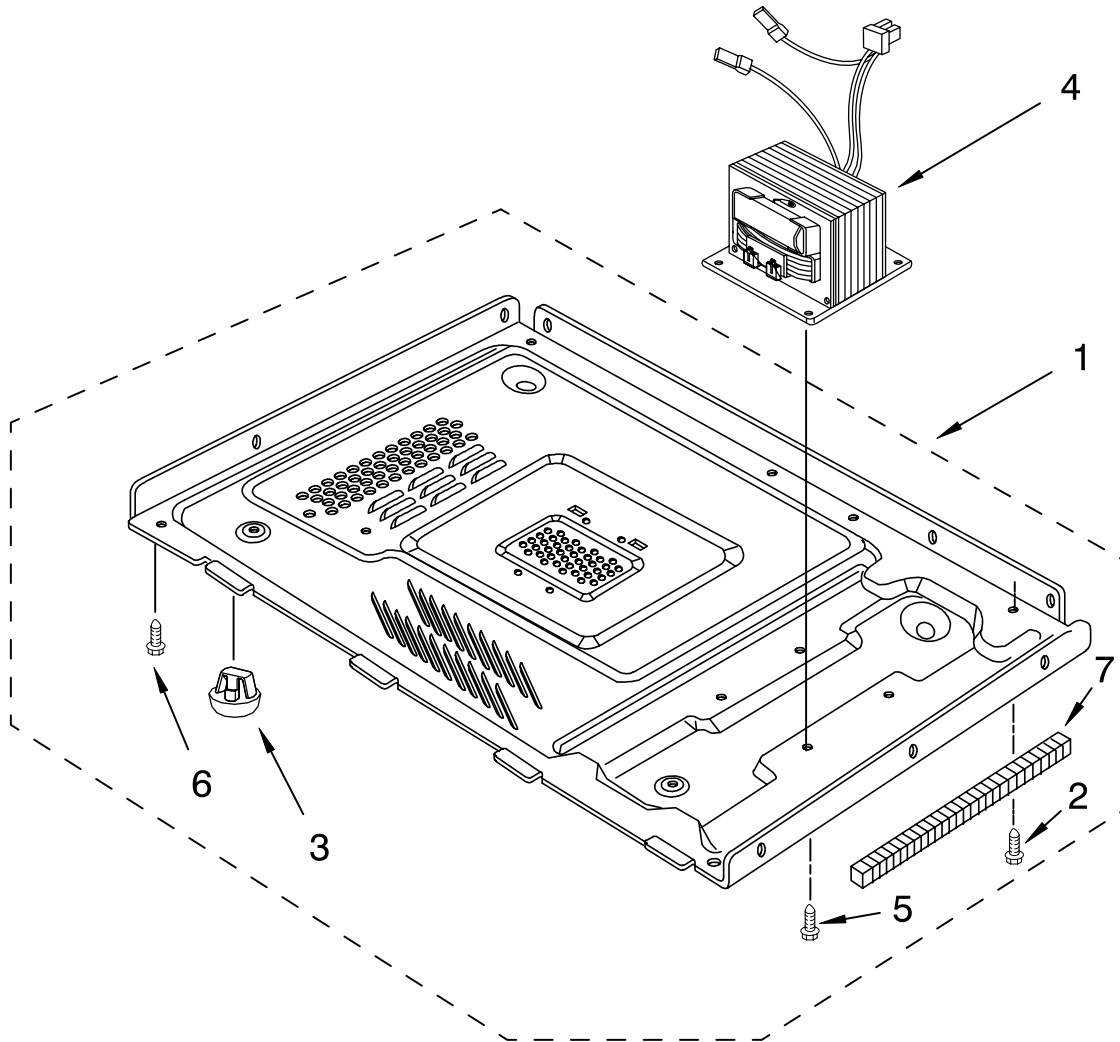

BASE PLATE PARTS

For Models: MT4110SPQ1, MT4110SPB1
(White) (Black)

Illus. No.	Part No.	DESCRIPTION

1	8184297	Base Plate
2	4358192	Screw
3	8184298	Leg
4	8184293	Transformer
5	4358489	Screw
6	4358381	Screw
7	4158967	Cushion

FOR ORDERING INFORMATION REFER TO PARTS PRICE LIST