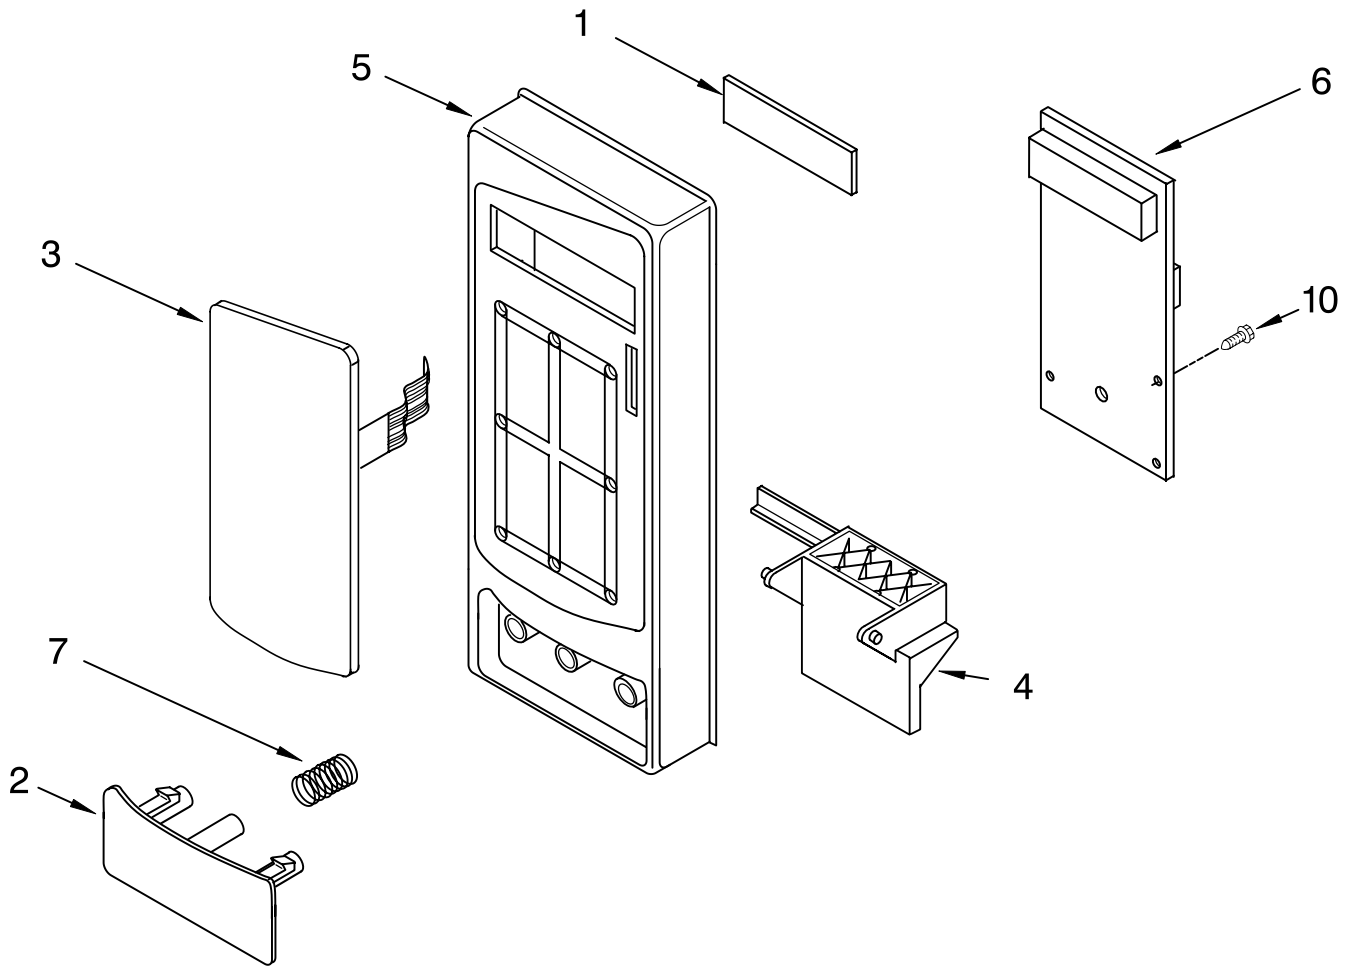

DOOR PARTS

For Models: MT4110SPQ1, MT4110SPB1
(White) (Black)

MICROWAVE OVEN
1.1 CUBIC FOOT

Illus. No.	Part No.	DESCRIPTION
1		Literature Parts
	8204841	Use & Care Guide
	8205493	Tech Sheet
	8204843	Installation Instructions
	8183908	Cook Guide Label
6	8184263	Latch
7	8171918	Spring, Latch
8	8184265	Cap
10		Door Assembly
	8205494	Black
	8205495	White

FOR ORDERING INFORMATION REFER TO PARTS PRICE LIST

CONTROL PANEL PARTS

For Models: MT4110SPQ1, MT4110SPB1
(White) (Black)

Illus. No.	Part No.	DESCRIPTION
1	4359720	Window White Model
	8204891	Black Model
2		Button
	8204895	Black
	8204894	White
3		Switch, Membrane
	8204890	Black
	8204889	White
4	8184269	Lever, Release
5		Control Panel
	8204893	Black
	8204892	White
6	8204896	Microcomputer
7	8184272	Spring
10	8184272	Screw