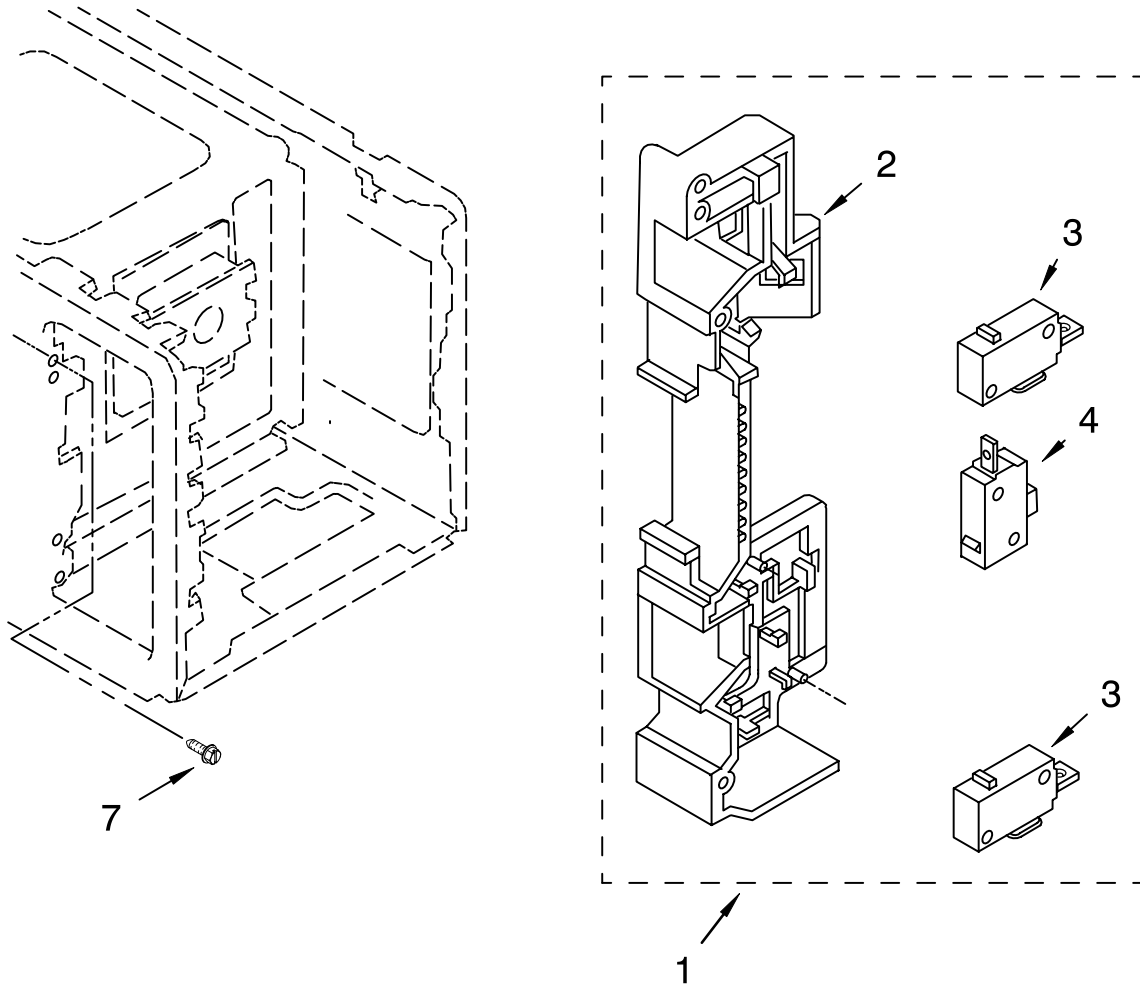

DOOR PARTS

For Models: MT4110SPQ1, MT4110SPB1
(White) (Black)

MICROWAVE OVEN
1.1 CUBIC FOOT

Illus. No.	Part No.	DESCRIPTION
1		Literature Parts
	8204841	Use & Care Guide
	8205493	Tech Sheet
	8204843	Installation Instructions
	8183908	Cook Guide Label
6	8184263	Latch
7	8171918	Spring, Latch
8	8184265	Cap
10		Door Assembly
	8205494	Black
	8205495	White

FOR ORDERING INFORMATION REFER TO PARTS PRICE LIST

OVEN CAVITY PARTS

For Models: MT4110SPQ1, MT4110SPB1
(White) (Black)

Illus. No.	Part No.	DESCRIPTION
1	8184278	Canopy
2	4359781	Cushion
4		Outer Case
	8205496	Black
	8184280	White
6	8204899	Tray, Glass
8	8184282	Turntable Support
11	8184283	Motor, Synchronous
14	4358188	Screw
15		Screw
	4358829	Black
	4358362	White
16	8171862	Screw

FOR ORDERING INFORMATION REFER TO PARTS PRICE LIST

LATCH BOARD PARTS

For Models: MT4110SPQ1, MT4110SPB1
(White) (Black)

Illus. No.	Part No.	DESCRIPTION
1		Latch Board Assembly (Non-Serviceable)
2	8185271	Latch Board
3	8184285	Switch Micro Primary/Secondary
4	8184286	Switch, Micro Monitor
7	4358271	Screw

FOR ORDERING INFORMATION REFER TO PARTS PRICE LIST

OVEN INTERIOR PARTS

For Models: MT4110SPQ1, MT4110SPB1
(White) (Black)

Illus. No.	Part No.	DESCRIPTION
1	8184292	Blade, Fan
2	8184289	Guide, Suction
3	8183767	Motor, Fan
4	8184619	H.V. Capacitor
5	8184288	H.V.C Bracket
6	8206311	Leadwire Assembly
7	8184290	Bracket, Support
8	8184295	H.V. Diode Cable