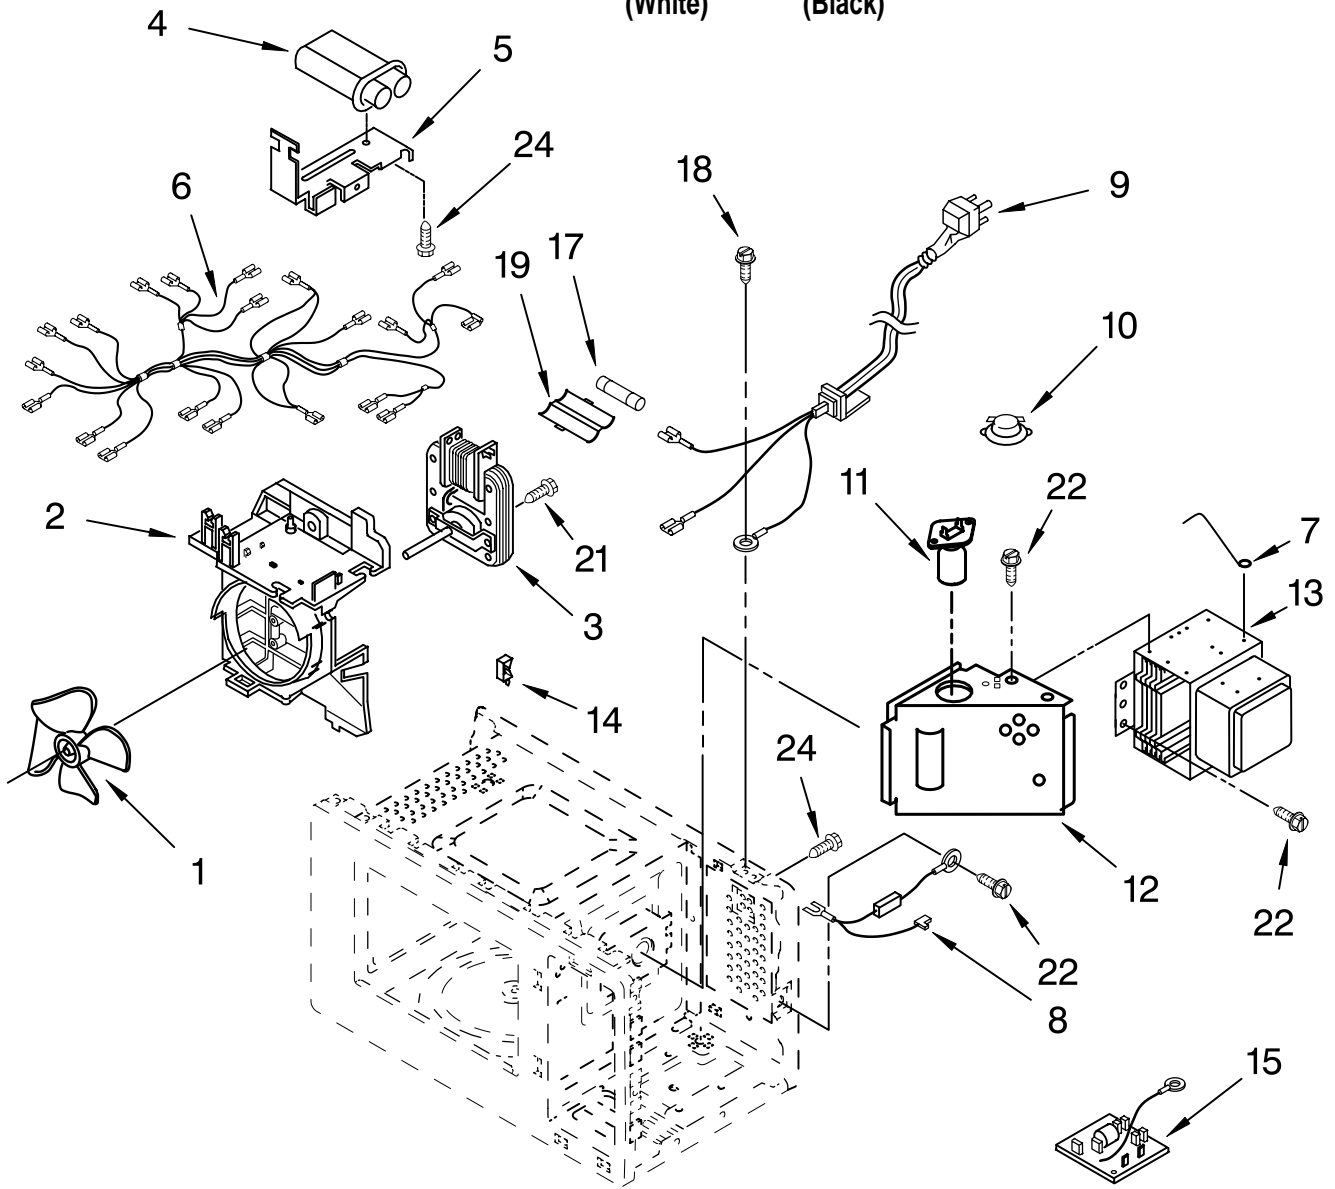

FOR ORDERING INFORMATION REFER TO PARTS PRICE LIST

LATCH BOARD PARTS

For Models: MT4110SPQ1, MT4110SPB1
(White) (Black)

Illus. No.	Part No.	DESCRIPTION
1		Latch Board Assembly (Non-Serviceable)
2	8185271	Latch Board
3	8184285	Switch Micro Primary/Secondary
4	8184286	Switch, Micro Monitor
7	4358271	Screw

FOR ORDERING INFORMATION REFER TO PARTS PRICE LIST

OVEN INTERIOR PARTS

For Models: MT4110SPQ1, MT4110SPB1
(White) (Black)

Illus. No.	Part No.	DESCRIPTION
1	8184292	Blade, Fan
2	8184289	Guide, Suction
3	8183767	Motor, Fan
4	8184619	H.V. Capacitor
5	8184288	H.V.C Bracket
6	8206311	Leadwire Assembly
7	8184290	Bracket, Support
8	8184295	H.V. Diode Cable

Illus. No.	Part No.	DESCRIPTION
9	8184381	Power Cord
10	4359164	Thermostat
11	8171810	Lamp, Baseless
12	8184291	Duct, Air
13	8205460	Magnetron
14	4359794	Holder

Illus. No.	Part No.	DESCRIPTION
15	8206270	Filter, Noise
17	8183507	Fuse
18	8204902	Screw, Ground
19	8205483	Cap
21	4358190	Screw
22	4358489	Screw
24	4358381	Screw

FOR ORDERING INFORMATION REFER TO PARTS PRICE LIST

BASE PLATE PARTS

For Models: MT4110SPQ1, MT4110SPB1
(White) (Black)

Illus. No.	Part No.	DESCRIPTION
------------	----------	-------------

1	8184297	Base Plate
2	4358192	Screw
3	8184298	Leg
4	8184293	Transformer
5	4358489	Screw
6	4358381	Screw
7	4158967	Cushion