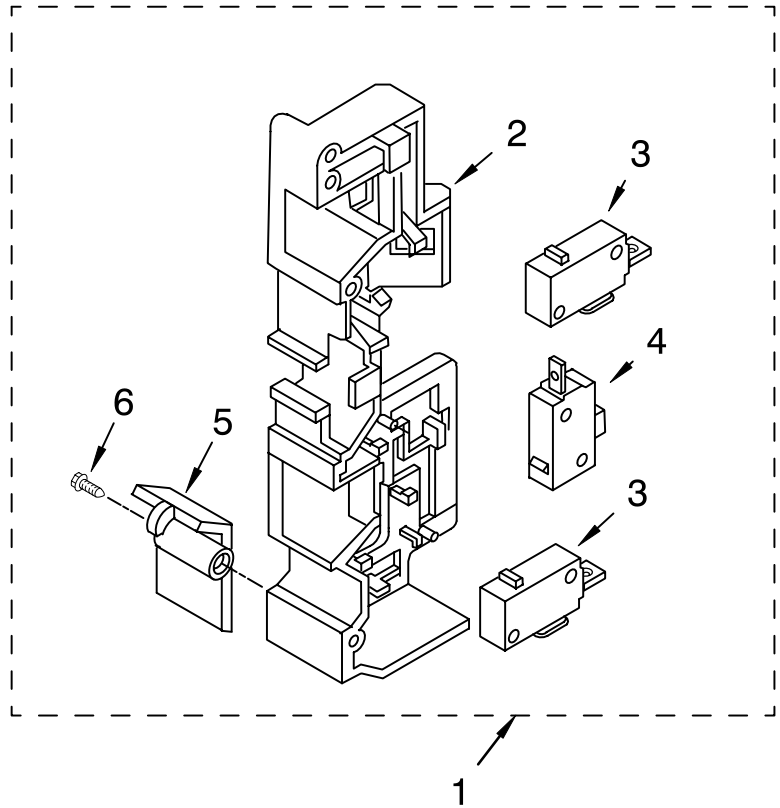

FOR ORDERING INFORMATION REFER TO PARTS PRICE LIST

OVEN CAVITY PARTS

For Models: MT4078SPQ1, MT4078SPB1
(DESIGNER WHITE) (BLACK)

Illus. No.	Part No.	DESCRIPTION
1	8205492	Canopy
2	8205476	UTC Bracket
4	8205474	Outer Case White Model
	8205475	Black Model
5		Mounting Cap
	4158748	White Model (4)
	4358857	Black Model (4)
6	8205098	Tray, Glass
8	8205099	Turntable Support
11	8184375	Motor, Synchronous
14	4358188	Screw
16	4358192	Screw

FOR ORDERING INFORMATION REFER TO PARTS PRICE LIST

LATCH BOARD PARTS

For Models: MT4078SPQ1, MT4078SPB1
(DESIGNER WHITE) (BLACK)

Illus. No.	Part No.	DESCRIPTION
1		Latch Board Assembly (Non-Serviceable)
2	8205477	Latch Board
	4358381	Screw
3	8184285	Switch Micro Primary
4	8184286	Switch, Micro Monitor
5	8205478	Lever
6	4358271	Screw
7	4358271	Screw

FOR ORDERING INFORMATION REFER TO PARTS PRICE LIST

OVEN INTERIOR PARTS

For Models: MT4078SPQ1, MT4078SPB1
(DESIGNER WHITE) (BLACK)

Illus. No.	Part No.	DESCRIPTION
1	8184292	Blade, Fan
2	8205482	Guide, Suction
3	8205488	Motor, Fan
4	8184377	H.V. Capacitor
5	8205479	H.V.C Bracket

FOR ORDERING INFORMATION REFER TO PARTS PRICE LIST

BASE PLATE PARTS

For Models: MT4078SPQ1, MT4078SPB1
(DESIGNER WHITE) (BLACK)

Illus. No.	Part No.	DESCRIPTION
1	8205491	Base Plate Assy
3	8184385	Cap
4	8205485	Transformer
5	4358489	Screw
6	4358192	Screw