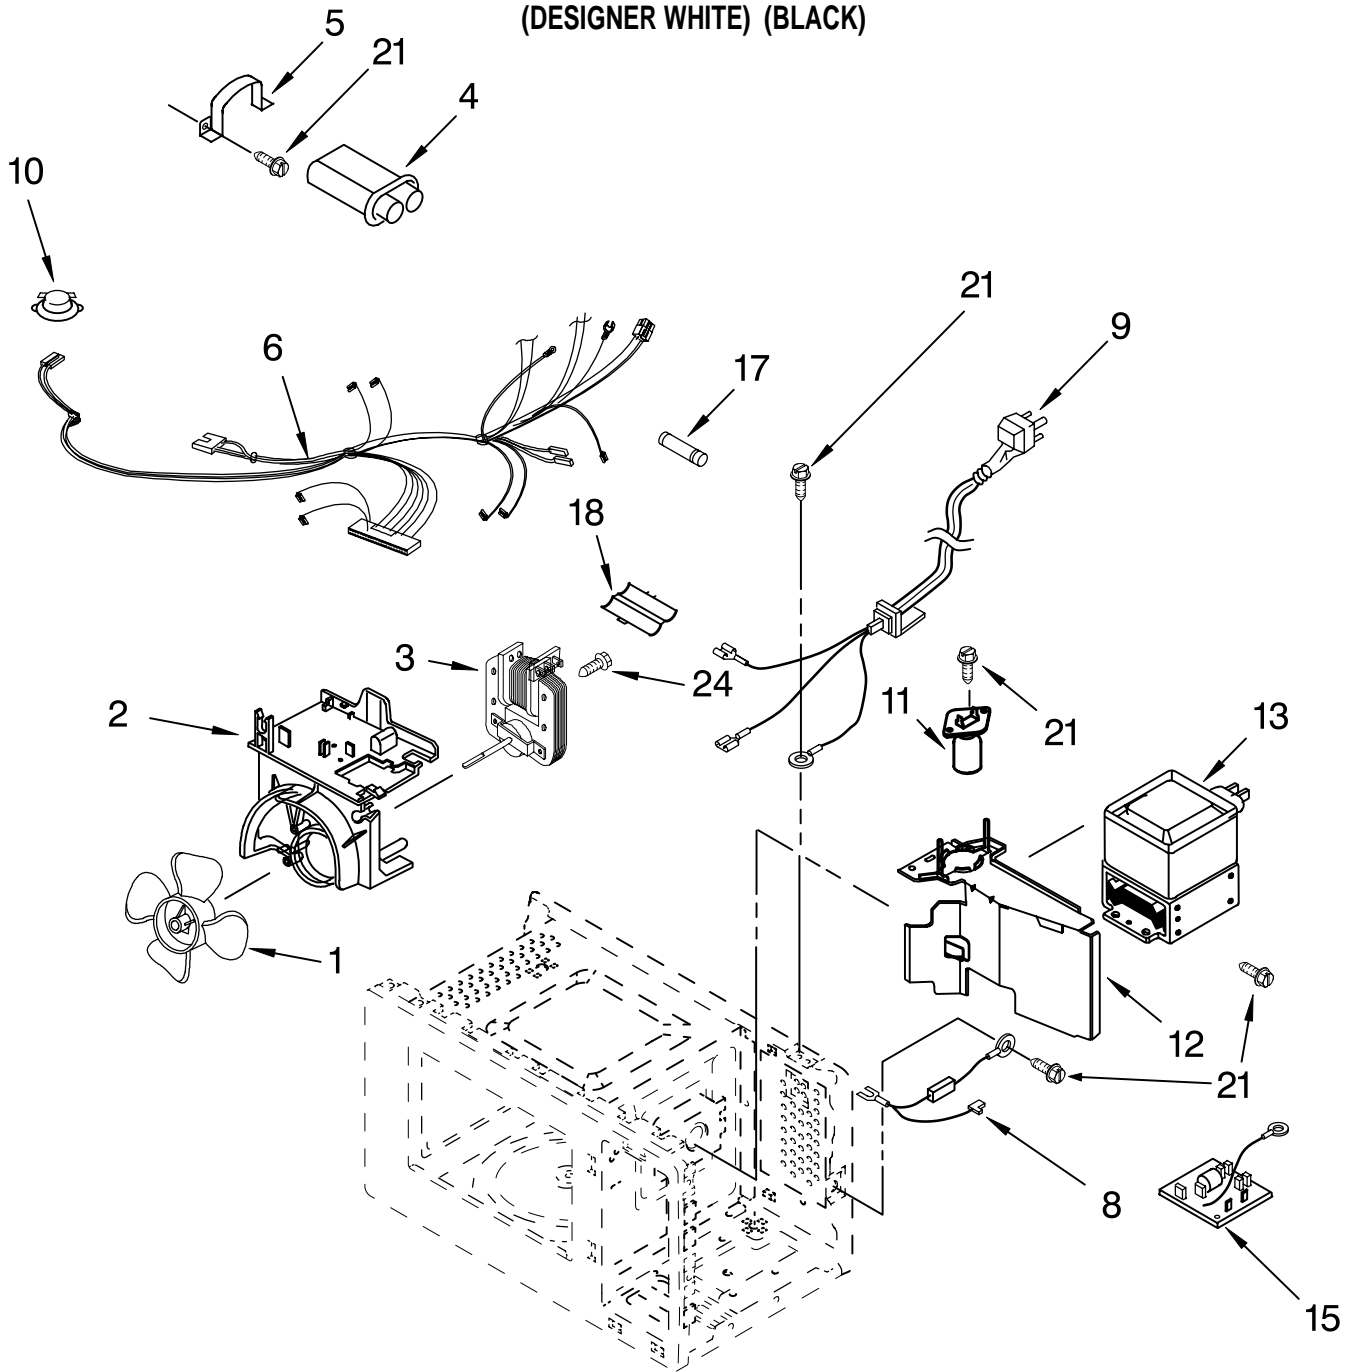

FOR ORDERING INFORMATION REFER TO PARTS PRICE LIST

LATCH BOARD PARTS

For Models: MT4078SPQ1, MT4078SPB1
(DESIGNER WHITE) (BLACK)

Illus. No.	Part No.	DESCRIPTION
1		Latch Board Assembly (Non-Serviceable)
2	8205477	Latch Board
	4358381	Screw
3	8184285	Switch Micro Primary
4	8184286	Switch, Micro Monitor
5	8205478	Lever
6	4358271	Screw
7	4358271	Screw

FOR ORDERING INFORMATION REFER TO PARTS PRICE LIST

OVEN INTERIOR PARTS

For Models: MT4078SPQ1, MT4078SPB1
(DESIGNER WHITE) (BLACK)

Illus. No.	Part No.	DESCRIPTION
1	8184292	Blade, Fan
2	8205482	Guide, Suction
3	8205488	Motor, Fan
4	8184377	H.V. Capacitor
5	8205479	H.V.C Bracket