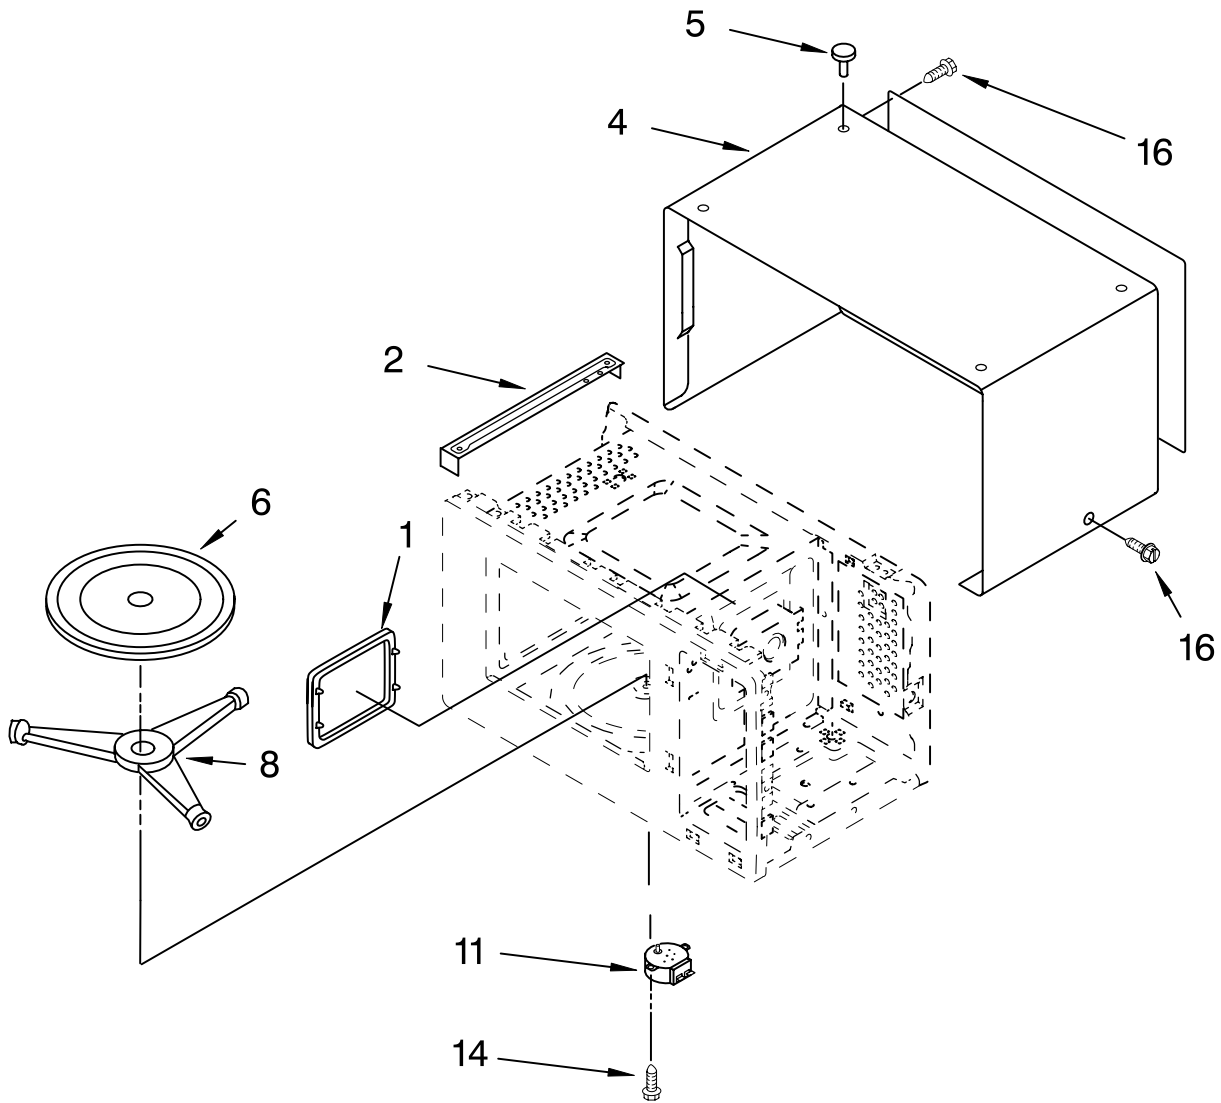

DOOR PARTS

For Models: MT4078SPQ1, MT4078SPB1
(DESIGNER WHITE) (BLACK)

COMPACT
MICROWAVE OVEN
0.7 CUBIC FOOT

Illus. No.	Part No.	DESCRIPTION
1		LITERATURE PARTS
	8204861	Use & Care Guide
	8204862	Cook Guide Label
	8204863	Tech Sheet
	8204864	Instructions, Installation
6	8205470	Latch
7	8171918	Spring, Latch
10		Complete Door
	8205466	White Model
	8205467	Black Model

FOR ORDERING INFORMATION REFER TO PARTS PRICE LIST

CONTROL PANEL PARTS

For Models: MT4078SPQ1, MT4078SPB1
(DESIGNER WHITE) (BLACK)

Illus. No.	Part No.	DESCRIPTION
4	8205468	Key Membrane White Model
	8205469	Black Model
5	8205471	Control Panel White Model
	8205472	Black Model
6	8205473	Microcomputer
10	4358883	Screw

FOR ORDERING INFORMATION REFER TO PARTS PRICE LIST

OVEN CAVITY PARTS

For Models: MT4078SPQ1, MT4078SPB1
(DESIGNER WHITE) (BLACK)

Illus. No.	Part No.	DESCRIPTION
1	8205492	Canopy
2	8205476	UTC Bracket
4	8205474	Outer Case White Model
	8205475	Black Model
5		Mounting Cap
	4158748	White Model (4)
	4358857	Black Model (4)
6	8205098	Tray, Glass
8	8205099	Turntable Support
11	8184375	Motor, Synchronous
14	4358188	Screw
16	4358192	Screw

FOR ORDERING INFORMATION REFER TO PARTS PRICE LIST

LATCH BOARD PARTS

For Models: MT4078SPQ1, MT4078SPB1
(DESIGNER WHITE) (BLACK)

Illus. No.	Part No.	DESCRIPTION
1		Latch Board Assembly (Non-Serviceable)
2	8205477	Latch Board
	4358381	Screw
3	8184285	Switch Micro Primary
4	8184286	Switch, Micro Monitor
5	8205478	Lever
6	4358271	Screw
7	4358271	Screw