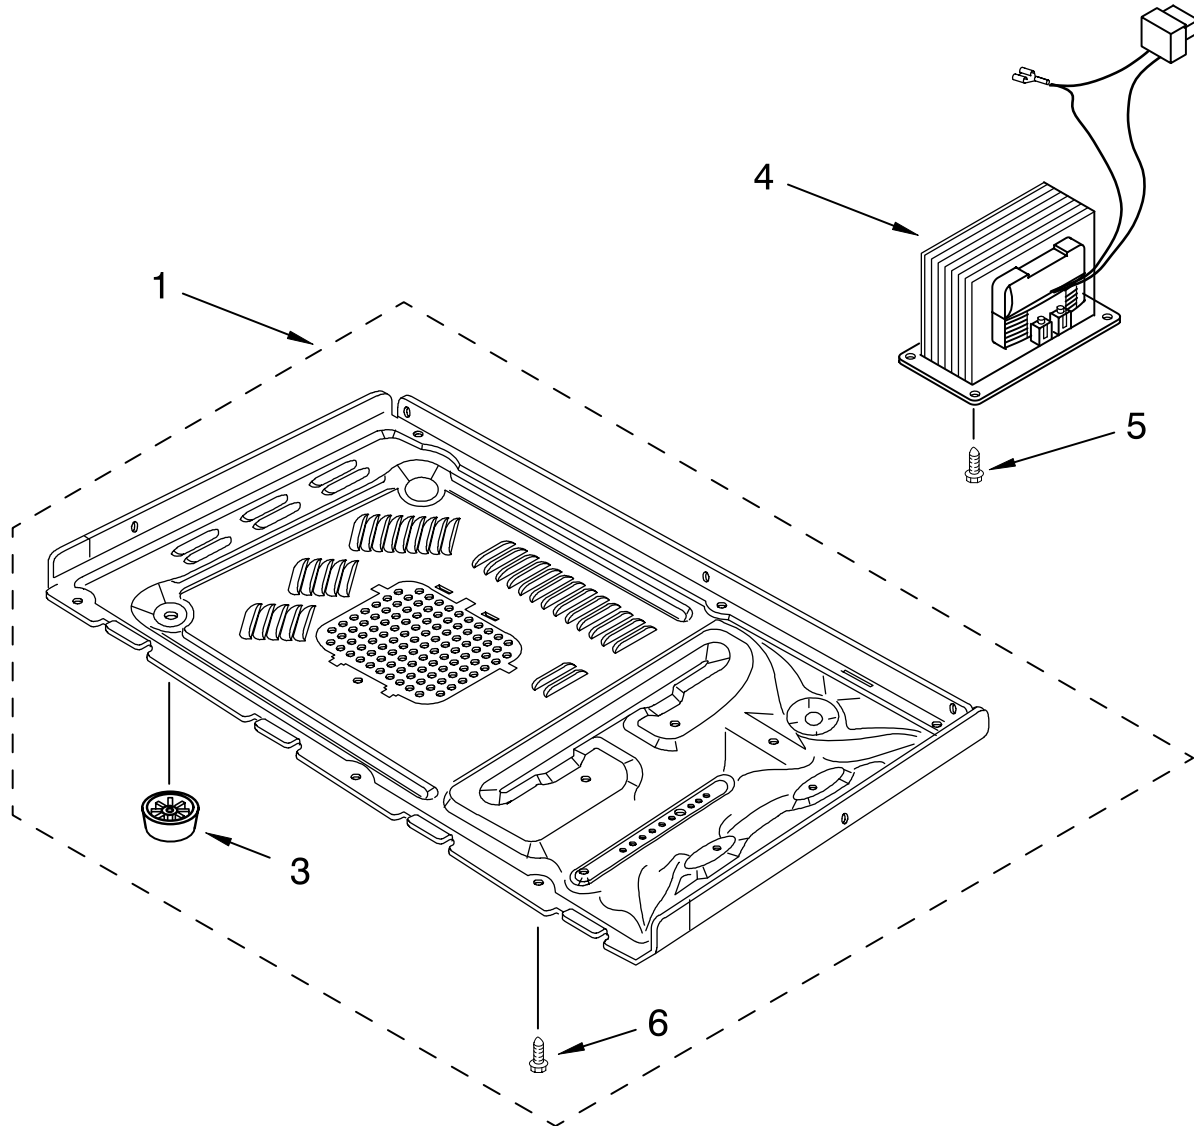

BASE PLATE PARTS

For Models: MT4078SPQ1, MT4078SPB1
(DESIGNER WHITE) (BLACK)

Illus. No.	Part No.	DESCRIPTION
1	8205491	Base Plate Assy
3	8184385	Cap
4	8205485	Transformer
5	4358489	Screw
6	4358192	Screw

ACCESSORY PARTS

4359914	UTC Kit Trim Kit
MK1074XHQ	White
MK1074XHB	Black

FOR ORDERING INFORMATION REFER TO PARTS PRICE LIST