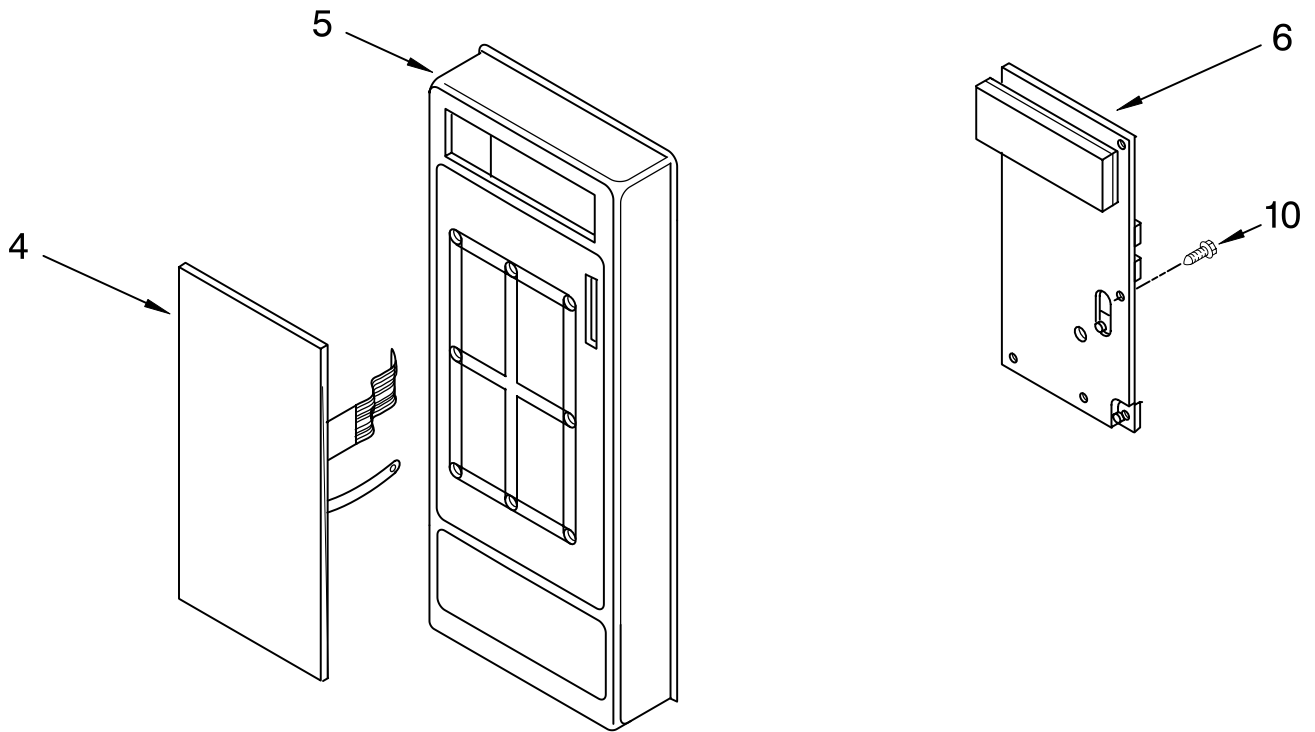

CONTROL PANEL PARTS

For Models: MT4078SPQ1, MT4078SPB1
(DESIGNER WHITE) (BLACK)

Illus. No.	Part No.	DESCRIPTION
4	8205468	Key Membrane White Model
	8205469	Black Model
5	8205471	Control Panel White Model
	8205472	Black Model
6	8205473	Microcomputer
10	4358883	Screw

FOR ORDERING INFORMATION REFER TO PARTS PRICE LIST