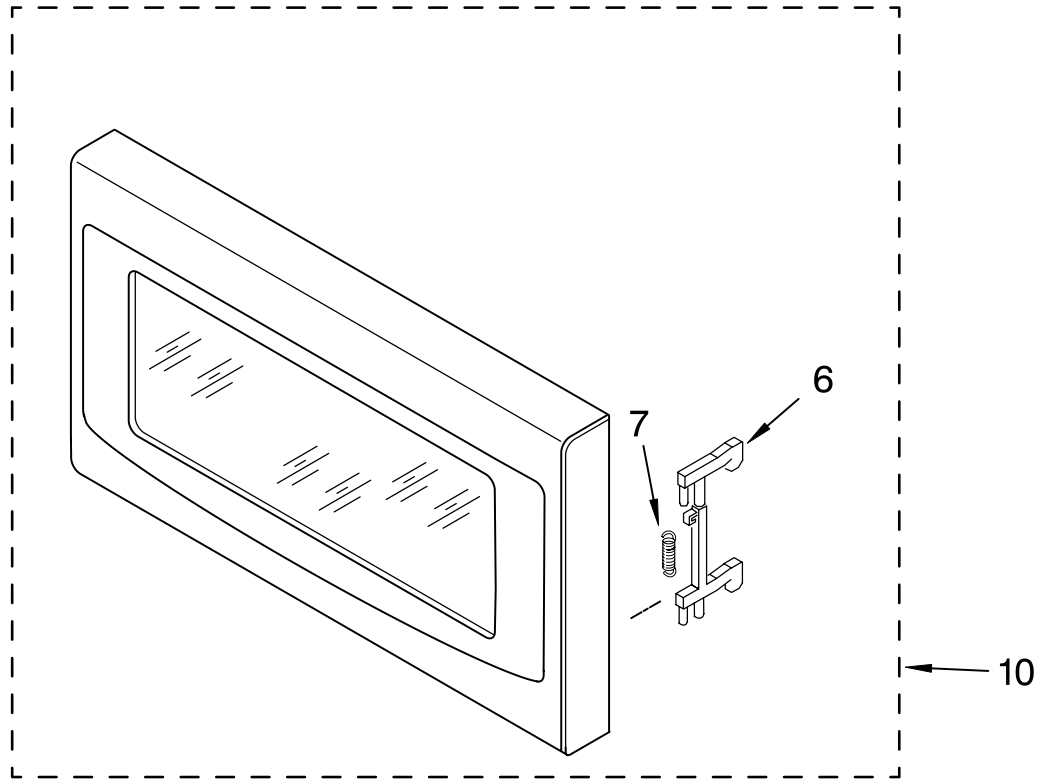

DOOR PARTS

For Models: MT4078SPQ1, MT4078SPB1
(DESIGNER WHITE) (BLACK)

COMPACT
MICROWAVE OVEN
0.7 CUBIC FOOT

Illus. No.	Part No.	DESCRIPTION
1		LITERATURE PARTS
	8204861	Use & Care Guide
	8204862	Cook Guide Label
	8204863	Tech Sheet
	8204864	Instructions, Installation
6	8205470	Latch
7	8171918	Spring, Latch
10		Complete Door
	8205466	White Model
	8205467	Black Model

FOR ORDERING INFORMATION REFER TO PARTS PRICE LIST

CONTROL PANEL PARTS

For Models: MT4078SPQ1, MT4078SPB1
(DESIGNER WHITE) (BLACK)

Illus. No.	Part No.	DESCRIPTION
4	8205468	Key Membrane White Model
	8205469	Black Model
5	8205471	Control Panel White Model
	8205472	Black Model
6	8205473	Microcomputer
10	4358883	Screw

FOR ORDERING INFORMATION REFER TO PARTS PRICE LIST

OVEN CAVITY PARTS

For Models: MT4078SPQ1, MT4078SPB1
(DESIGNER WHITE) (BLACK)

Illus. No.	Part No.	DESCRIPTION
1	8205492	Canopy
2	8205476	UTC Bracket
4	8205474	Outer Case White Model
	8205475	Black Model
5		Mounting Cap
	4158748	White Model (4)
	4358857	Black Model (4)
6	8205098	Tray, Glass
8	8205099	Turntable Support
11	8184375	Motor, Synchronous
14	4358188	Screw
16	4358192	Screw