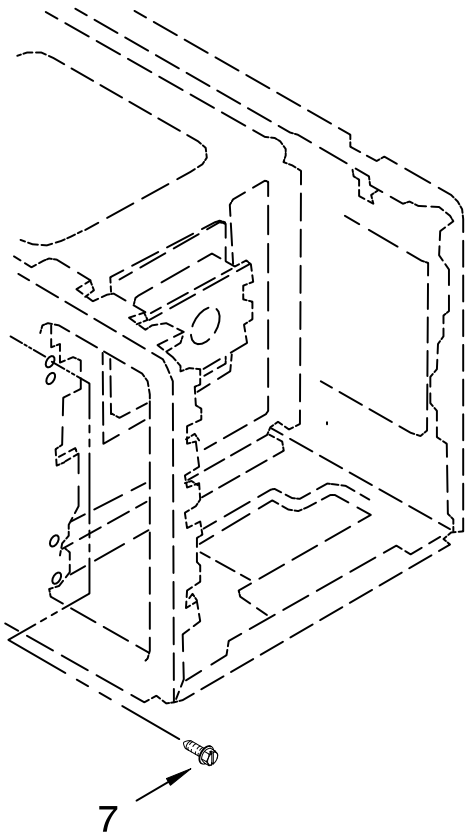

FOR ORDERING INFORMATION REFER TO PARTS PRICE LIST

OVEN CAVITY PARTS

For Models: MT4078SPQ1, MT4078SPB1
(DESIGNER WHITE) (BLACK)

Illus. No.	Part No.	DESCRIPTION
1	8205492	Canopy
2	8205476	UTC Bracket
4	8205474	Outer Case White Model
	8205475	Black Model
5		Mounting Cap
	4158748	White Model (4)
	4358857	Black Model (4)
6	8205098	Tray, Glass
8	8205099	Turntable Support
11	8184375	Motor, Synchronous
14	4358188	Screw
16	4358192	Screw

FOR ORDERING INFORMATION REFER TO PARTS PRICE LIST

LATCH BOARD PARTS

For Models: MT4078SPQ1, MT4078SPB1
(DESIGNER WHITE) (BLACK)

Illus. No.	Part No.	DESCRIPTION
1		Latch Board Assembly (Non-Serviceable)
2	8205477	Latch Board
	4358381	Screw
3	8184285	Switch Micro Primary
4	8184286	Switch, Micro Monitor
5	8205478	Lever
6	4358271	Screw
7	4358271	Screw

FOR ORDERING INFORMATION REFER TO PARTS PRICE LIST

OVEN INTERIOR PARTS

For Models: MT4078SPQ1, MT4078SPB1
(DESIGNER WHITE) (BLACK)

Illus. No.	Part No.	DESCRIPTION
1	8184292	Blade, Fan
2	8205482	Guide, Suction
3	8205488	Motor, Fan
4	8184377	H.V. Capacitor
5	8205479	H.V.C Bracket

FOR ORDERING INFORMATION REFER TO PARTS PRICE LIST

BASE PLATE PARTS

For Models: MT4078SPQ1, MT4078SPB1
(DESIGNER WHITE) (BLACK)

Illus. No.	Part No.	DESCRIPTION
1	8205491	Base Plate Assy
3	8184385	Cap
4	8205485	Transformer
5	4358489	Screw
6	4358192	Screw