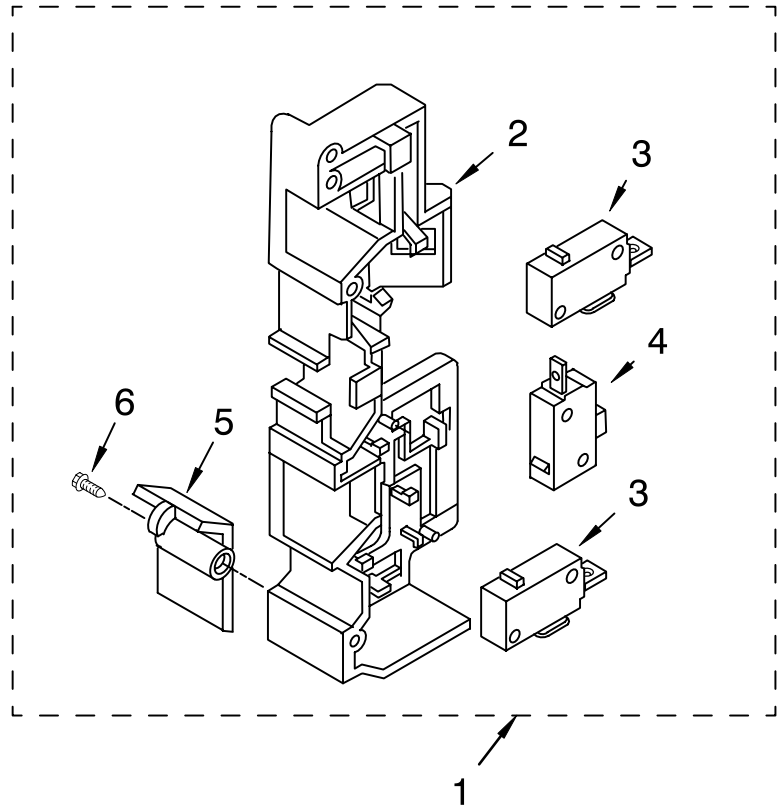

OVEN CAVITY PARTS

For Models: MT4078SPQ2, MT4078SPB2
(DESIGNER WHITE) (BLACK)

Illus. No.	Part No.	DESCRIPTION
1	8205492	Canopy
2	8205476	UTC Bracket
4	8205474	Outer Case White Model
	8205475	Black Model
5		Mounting Cap
	4158748	White Model (4)
	4358857	Black Model (4)
6	8205098	Tray, Glass
8	8205099	Turntable Support
11	8184375	Motor, Synchronous
14	4358188	Screw
16	4358192	Screw

LATCH BOARD PARTS

For Models: MT4078SPQ2, MT4078SPB2
(DESIGNER WHITE) (BLACK)

Illus. No.	Part No.	DESCRIPTION
1		Latch Board Assembly (Non-Serviceable)
2	8205477	Latch Board
	4358381	Screw
3	8184285	Switch Micro Primary
4	8184286	Switch, Micro Monitor
5	8205478	Lever
6	4358271	Screw
7	4358271	Screw

OVEN INTERIOR PARTS

For Models: MT4078SPQ2, MT4078SPB2

(DESIGNER WHITE) (BLACK)

Illus. No.	Part No.	DESCRIPTION
1	8184292	Blade, Fan
2	8205482	Guide, Suction
3	8205488	Motor, Fan
4	8184377	H.V. Capacitor
5	8205479	H.V.C Bracket
6	8206272	Leadwire Assembly

BASE PLATE PARTS

For Models: MT4078SPQ2, MT4078SPB2
(DESIGNER WHITE) (BLACK)

Illus. No.	Part No.	DESCRIPTION
------------	----------	-------------

1	8205491	Base Plate Assy
3	8184385	Cap
4	8205485	Transformer
5	4358489	Screw
6	4358192	Screw