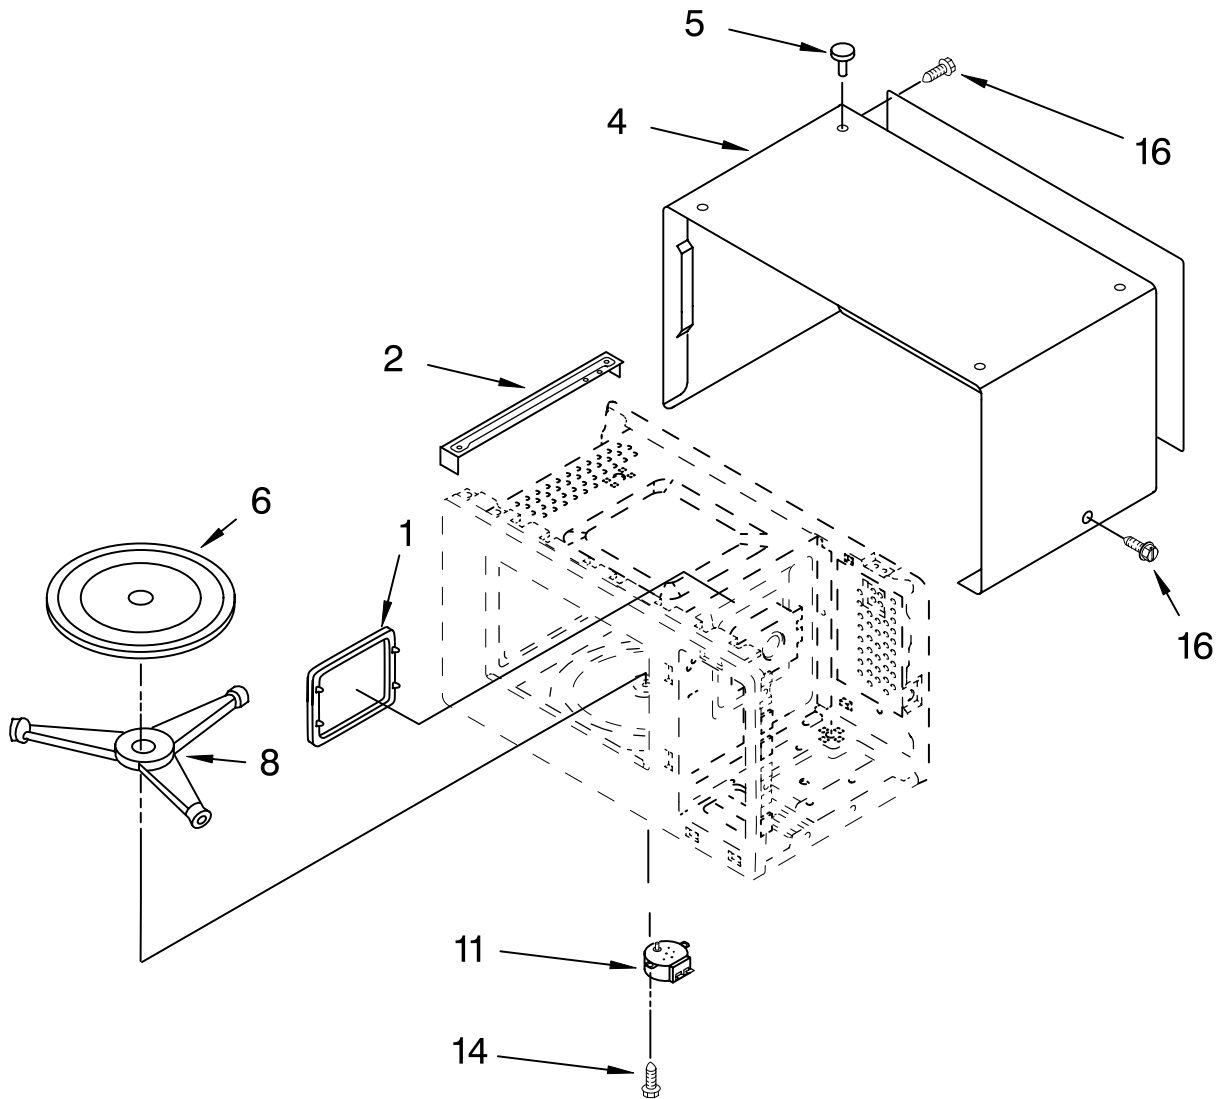

DOOR PARTS

For Models: MT4078SPQ2, MT4078SPB2
(DESIGNER WHITE) (BLACK)

Compact
MICROWAVE OVEN
0.7 CUBIC FOOT

Illus. No.	Part No.	DESCRIPTION
1		LITERATURE PARTS
	8205984	Use & Care Guide
	8204862	Cook Guide Label
	8204863	Tech Sheet
	8204864	Instructions, Installation
6	8205470	Latch
7	8171918	Spring, Latch
10		Complete Door
	8205466	White Model
	8205467	Black Model

CONTROL PANEL PARTS

For Models: MT4078SPQ2, MT4078SPB2
(DESIGNER WHITE) (BLACK)

Illus. No.	Part No.	DESCRIPTION
4	8205468	Key Membrane White Model
	8205469	Black Model
5	8205471	Control Panel White Model
	8205472	Black Model
6	8205473	Microcomputer
10	4358883	Screw

OVEN CAVITY PARTS

For Models: MT4078SPQ2, MT4078SPB2
(DESIGNER WHITE) (BLACK)

Illus. No.	Part No.	DESCRIPTION
1	8205492	Canopy
2	8205476	UTC Bracket
4	8205474	Outer Case White Model
	8205475	Black Model
5		Mounting Cap
	4158748	White Model (4)
	4358857	Black Model (4)
6	8205098	Tray, Glass
8	8205099	Turntable Support
11	8184375	Motor, Synchronous
14	4358188	Screw
16	4358192	Screw

LATCH BOARD PARTS

For Models: MT4078SPQ2, MT4078SPB2
(DESIGNER WHITE) (BLACK)

Illus. No.	Part No.	DESCRIPTION
1		Latch Board Assembly (Non-Serviceable)
2	8205477	Latch Board
	4358381	Screw
3	8184285	Switch Micro Primary
4	8184286	Switch, Micro Monitor
5	8205478	Lever
6	4358271	Screw
7	4358271	Screw