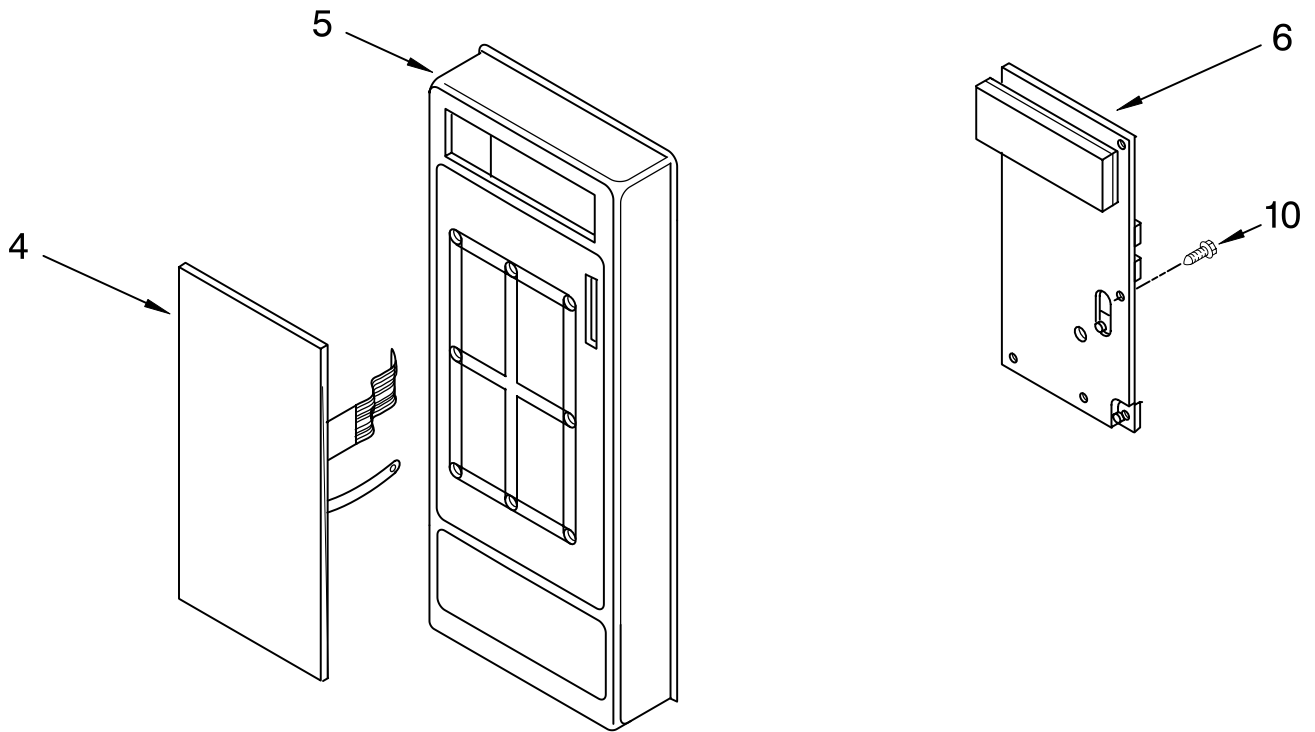

CONTROL PANEL PARTS

For Models: MT4078SPQ2, MT4078SPB2
(DESIGNER WHITE) (BLACK)

Illus. No.	Part No.	DESCRIPTION
4	8205468	Key Membrane White Model
	8205469	Black Model
5	8205471	Control Panel White Model
	8205472	Black Model
6	8205473	Microcomputer
10	4358883	Screw