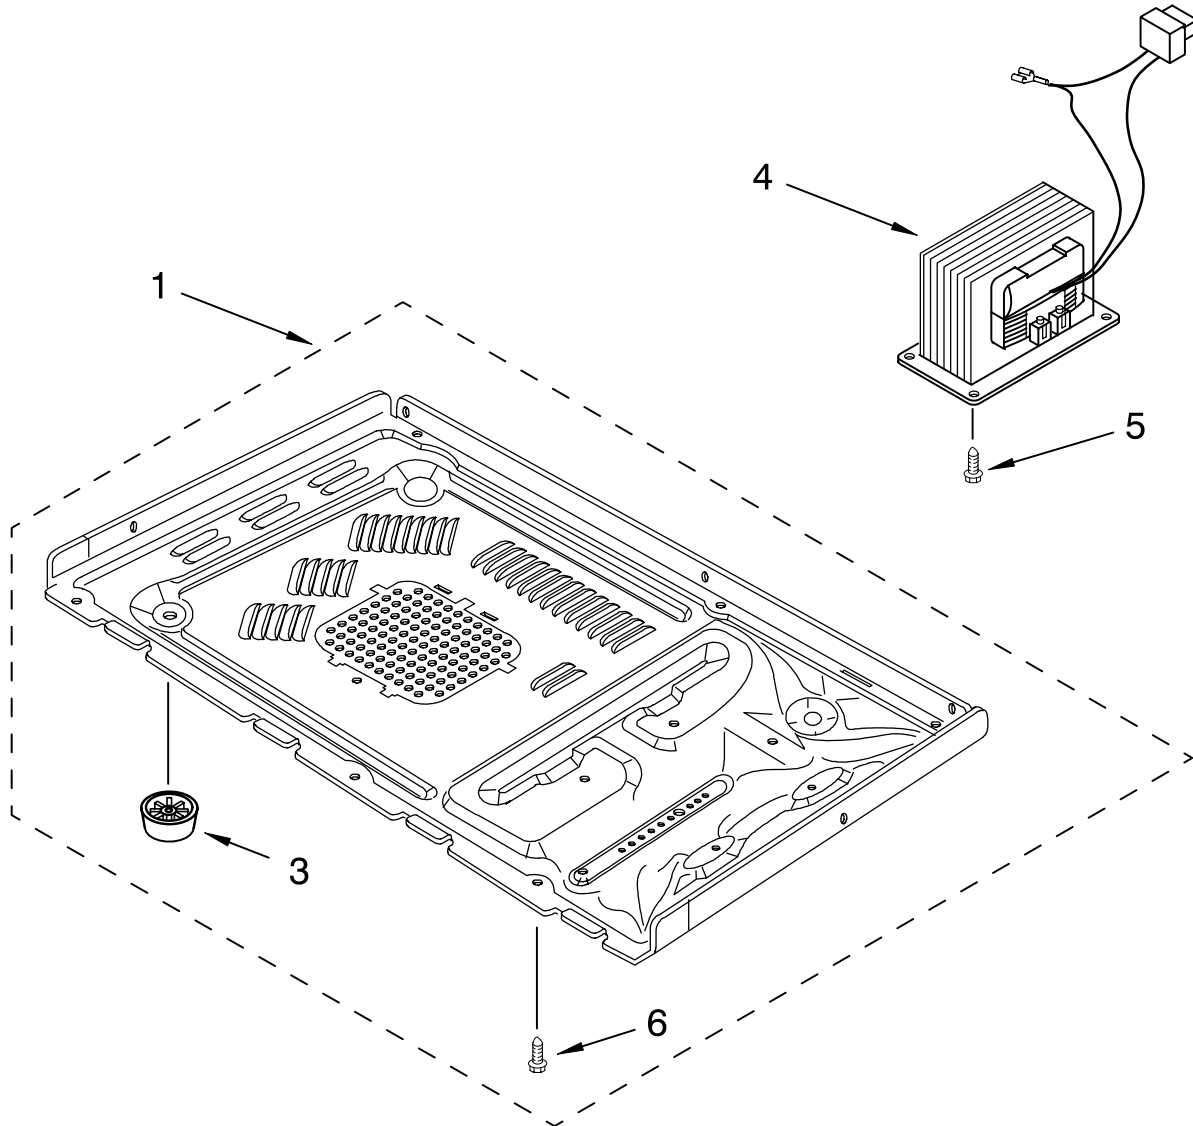

BASE PLATE PARTS

For Models: MT4078SPQ2, MT4078SPB2
(DESIGNER WHITE) (BLACK)

Illus. No.	Part No.	DESCRIPTION

1	8205491	Base Plate Assy
3	8184385	Cap
4	8205485	Transformer
5	4358489	Screw
6	4358192	Screw

ACCESSORY PARTS

4359914	UTC Kit Trim Kit
MK1074XHQ	White
MK1074XHB	Black