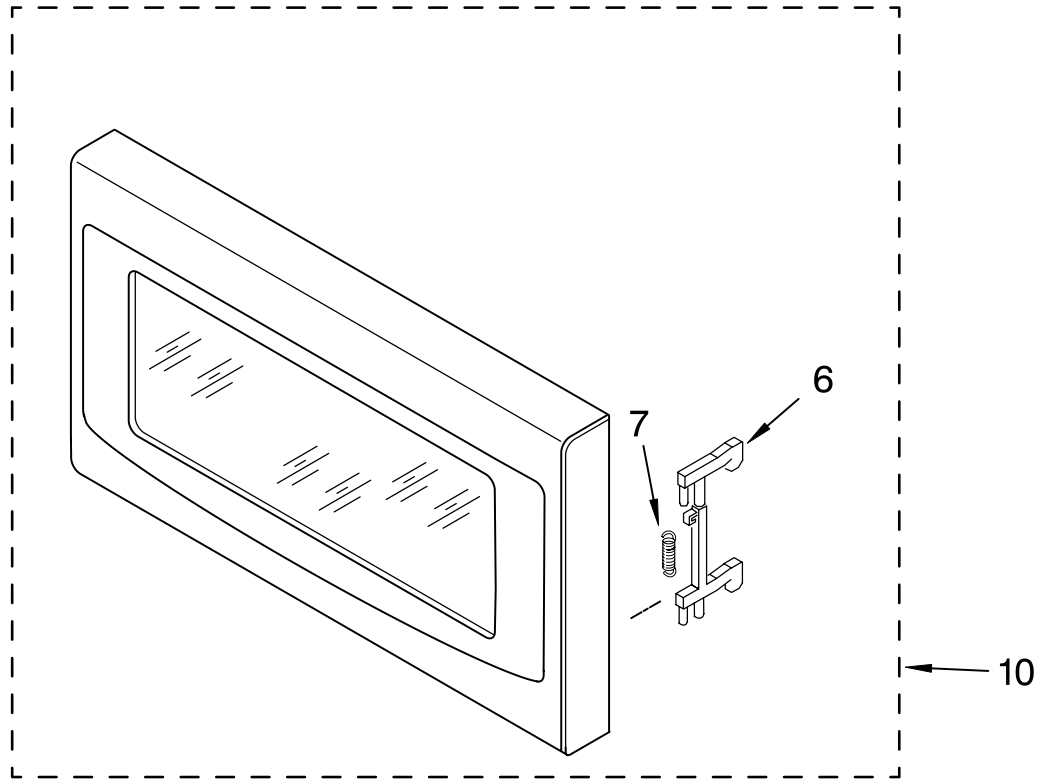

DOOR PARTS

For Models: MT4078SPQ2, MT4078SPB2
(DESIGNER WHITE) (BLACK)

Compact
MICROWAVE OVEN
0.7 CUBIC FOOT

Illus. No.	Part No.	DESCRIPTION
1		LITERATURE PARTS
	8205984	Use & Care Guide
	8204862	Cook Guide Label
	8204863	Tech Sheet
	8204864	Instructions, Installation
6	8205470	Latch
7	8171918	Spring, Latch
10		Complete Door
	8205466	White Model
	8205467	Black Model

CONTROL PANEL PARTS

For Models: MT4078SPQ2, MT4078SPB2
(DESIGNER WHITE) (BLACK)

Illus. No.	Part No.	DESCRIPTION
4	8205468	Key Membrane White Model
	8205469	Black Model
5	8205471	Control Panel White Model
	8205472	Black Model
6	8205473	Microcomputer
10	4358883	Screw

OVEN CAVITY PARTS

For Models: MT4078SPQ2, MT4078SPB2
(DESIGNER WHITE) (BLACK)

Illus. No.	Part No.	DESCRIPTION
1	8205492	Canopy
2	8205476	UTC Bracket
4	8205474	Outer Case White Model
	8205475	Black Model
5		Mounting Cap
	4158748	White Model (4)
	4358857	Black Model (4)
6	8205098	Tray, Glass
8	8205099	Turntable Support
11	8184375	Motor, Synchronous
14	4358188	Screw
16	4358192	Screw