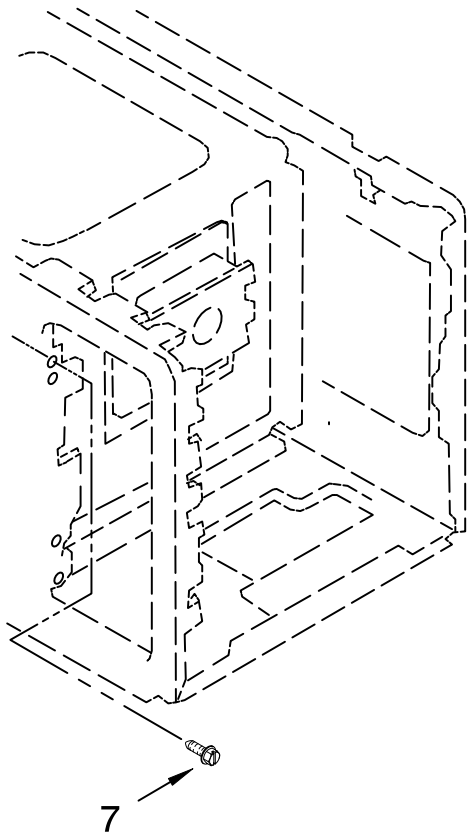

DOOR PARTS

For Models: MT4078SPQ2, MT4078SPB2
(DESIGNER WHITE) (BLACK)

Compact
MICROWAVE OVEN
0.7 CUBIC FOOT

Illus. No.	Part No.	DESCRIPTION
1		LITERATURE PARTS
	8205984	Use & Care Guide
	8204862	Cook Guide Label
	8204863	Tech Sheet
	8204864	Instructions, Installation
6	8205470	Latch
7	8171918	Spring, Latch
10		Complete Door
	8205466	White Model
	8205467	Black Model

CONTROL PANEL PARTS

For Models: MT4078SPQ2, MT4078SPB2
(DESIGNER WHITE) (BLACK)

Illus. No.	Part No.	DESCRIPTION
4	8205468	Key Membrane White Model
	8205469	Black Model
5	8205471	Control Panel White Model
	8205472	Black Model
6	8205473	Microcomputer
10	4358883	Screw

OVEN CAVITY PARTS

For Models: MT4078SPQ2, MT4078SPB2
(DESIGNER WHITE) (BLACK)

Illus. No.	Part No.	DESCRIPTION
1	8205492	Canopy
2	8205476	UTC Bracket
4	8205474	Outer Case White Model
	8205475	Black Model
5		Mounting Cap
	4158748	White Model (4)
	4358857	Black Model (4)
6	8205098	Tray, Glass
8	8205099	Turntable Support
11	8184375	Motor, Synchronous
14	4358188	Screw
16	4358192	Screw

LATCH BOARD PARTS

For Models: MT4078SPQ2, MT4078SPB2
(DESIGNER WHITE) (BLACK)

Illus. No.	Part No.	DESCRIPTION
1		Latch Board Assembly (Non-Serviceable)
2	8205477	Latch Board
	4358381	Screw
3	8184285	Switch Micro Primary
4	8184286	Switch, Micro Monitor
5	8205478	Lever
6	4358271	Screw
7	4358271	Screw