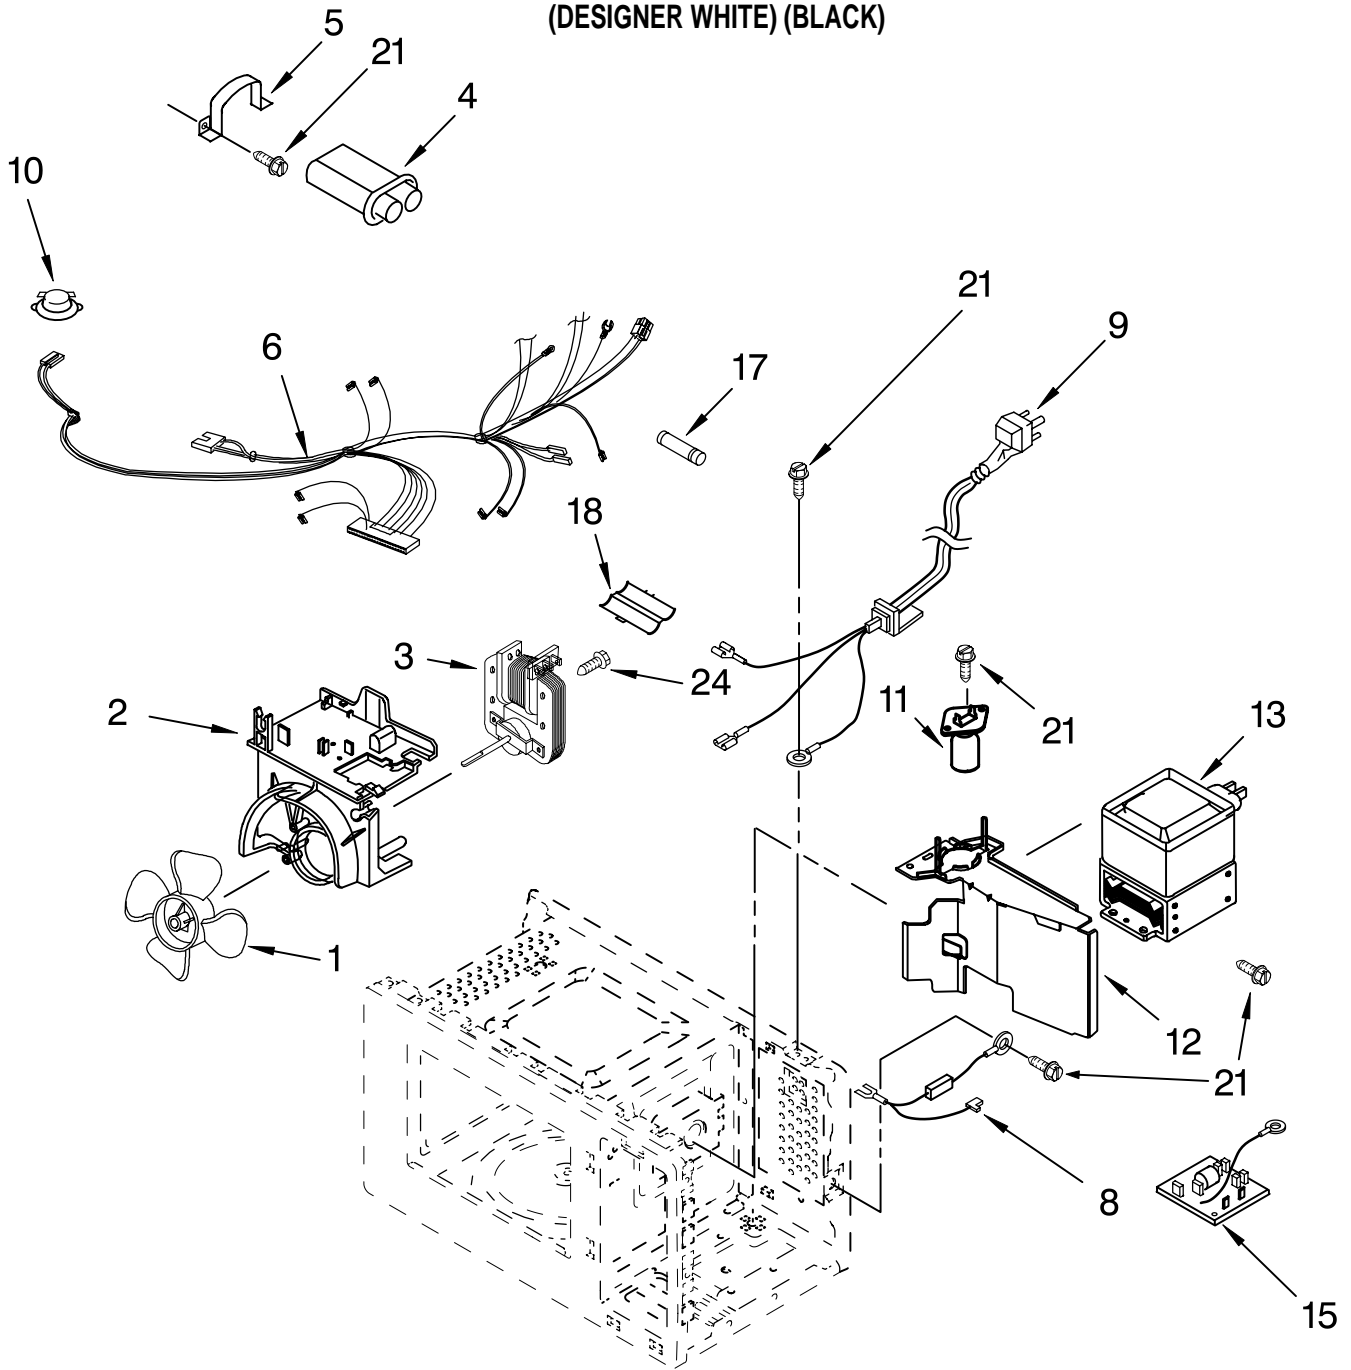

LATCH BOARD PARTS

For Models: MT4078SPQ2, MT4078SPB2
(DESIGNER WHITE) (BLACK)

Illus. No.	Part No.	DESCRIPTION
1		Latch Board Assembly (Non-Serviceable)
2	8205477	Latch Board
	4358381	Screw
3	8184285	Switch Micro Primary
4	8184286	Switch, Micro Monitor
5	8205478	Lever
6	4358271	Screw
7	4358271	Screw

OVEN INTERIOR PARTS

For Models: MT4078SPQ2, MT4078SPB2

(DESIGNER WHITE) (BLACK)

Illus. No.	Part No.	DESCRIPTION
1	8184292	Blade, Fan
2	8205482	Guide, Suction
3	8205488	Motor, Fan
4	8184377	H.V. Capacitor
5	8205479	H.V.C Bracket
6	8206272	Leadwire Assembly

Illus. No.	Part No.	DESCRIPTION
8	8205489	H.V. Diode Cable
9	8206271	Power Cord
10	8185274	Thermostat
11	4359165	Lamp, Baseless
12	8205484	Duct, air
13	8205486	Magnetron

Illus. No.	Part No.	DESCRIPTION
15	8206269	Noise Filter
17	4358704	Fuse
18	8205483	Cap
21	4358489	Screw
24	4358190	Screw

BASE PLATE PARTS

For Models: MT4078SPQ2, MT4078SPB2
(DESIGNER WHITE) (BLACK)

Illus. No.	Part No.	DESCRIPTION
------------	----------	-------------

1	8205491	Base Plate Assy
3	8184385	Cap
4	8205485	Transformer
5	4358489	Screw
6	4358192	Screw