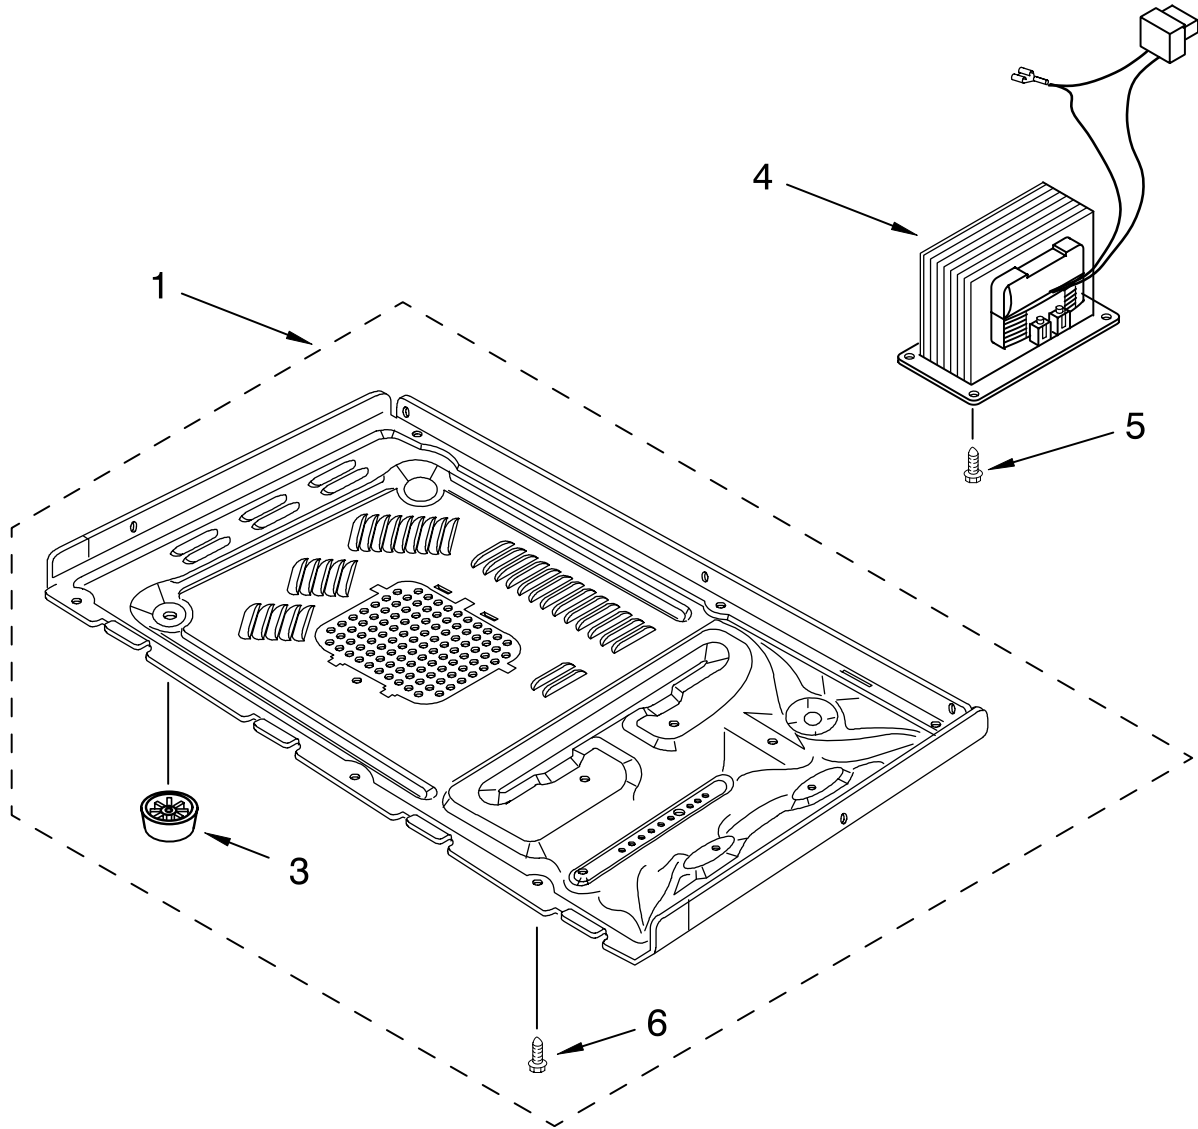

BASE PLATE PARTS

For Models: MT4078SPQ0, MT4078SPB0
(DESIGNER WHITE) (BLACK)

Illus. No.	Part No.	DESCRIPTION

1	8205491	Base Plate Assy
3	8184385	Cap
4	8205485	Transformer
5	4358489	Screw
6	4358192	Screw

ACCESSORY PARTS

4359914	UTC Kit Trim Kit
MK1074XHQ	White
MK1074XHB	Black

FOR ORDERING INFORMATION REFER TO PARTS PRICE LIST