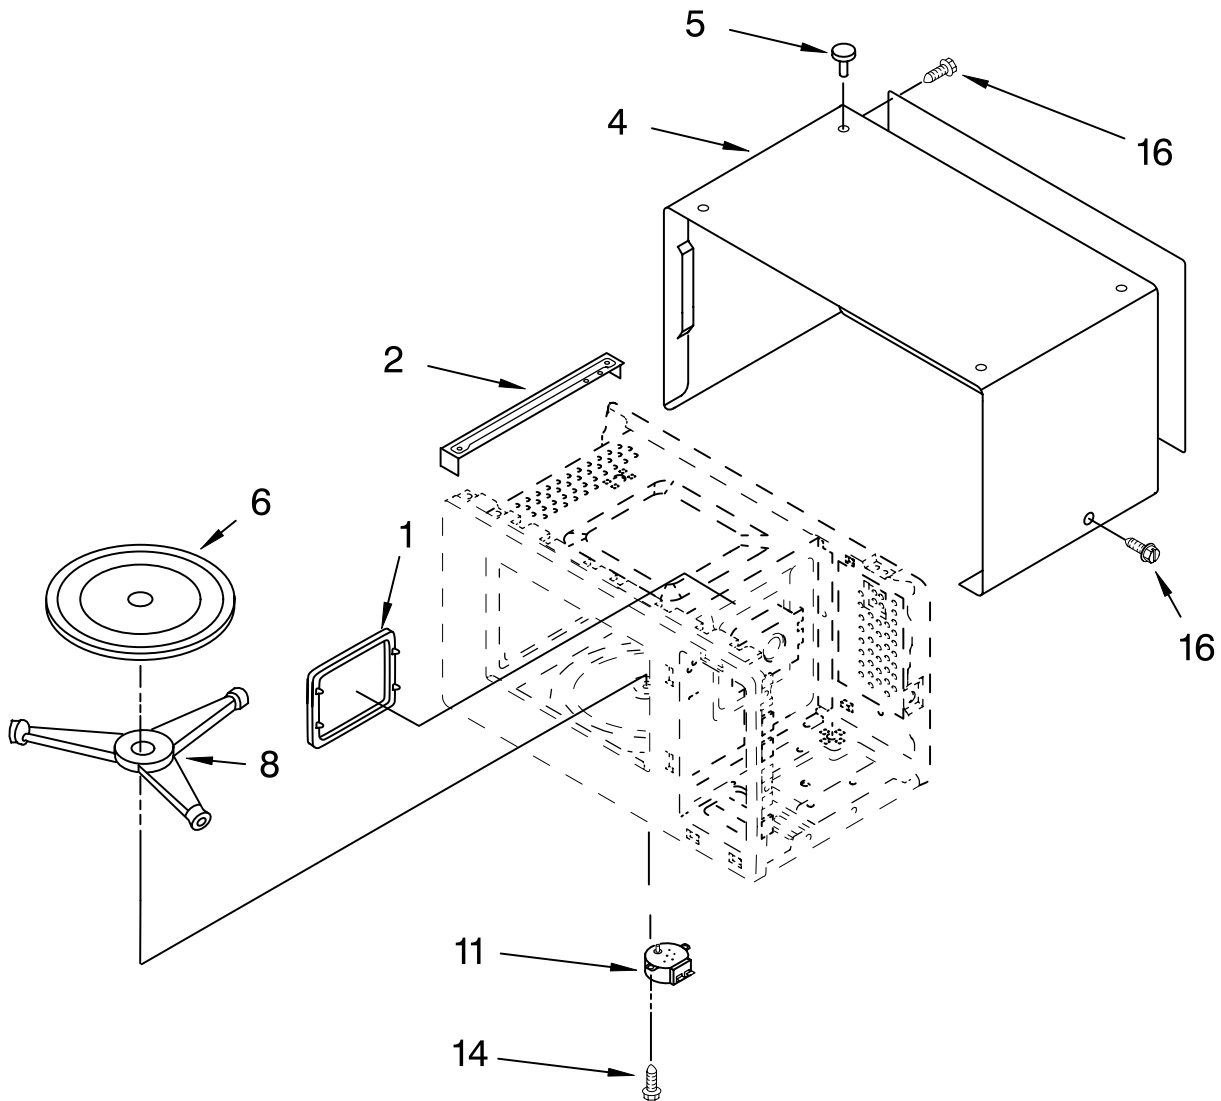

OVEN CAVITY PARTS

For Models: MT4078SPQ0, MT4078SPB0
(DESIGNER WHITE) (BLACK)

Illus. No.	Part No.	DESCRIPTION
1	8205492	Canopy
2	8205476	UTC Bracket
4		Outer Case
	8205474	White Model
	8205475	Black Model
5		Mounting Cap
	4158748	White Model (4)
	4358857	Black Model (4)
6	8205098	Tray, Glass
8	8205099	Turntable Support
11	8184375	Motor, Synchronous
14	4358188	Screw
16	4358192	Screw

FOR ORDERING INFORMATION REFER TO PARTS PRICE LIST