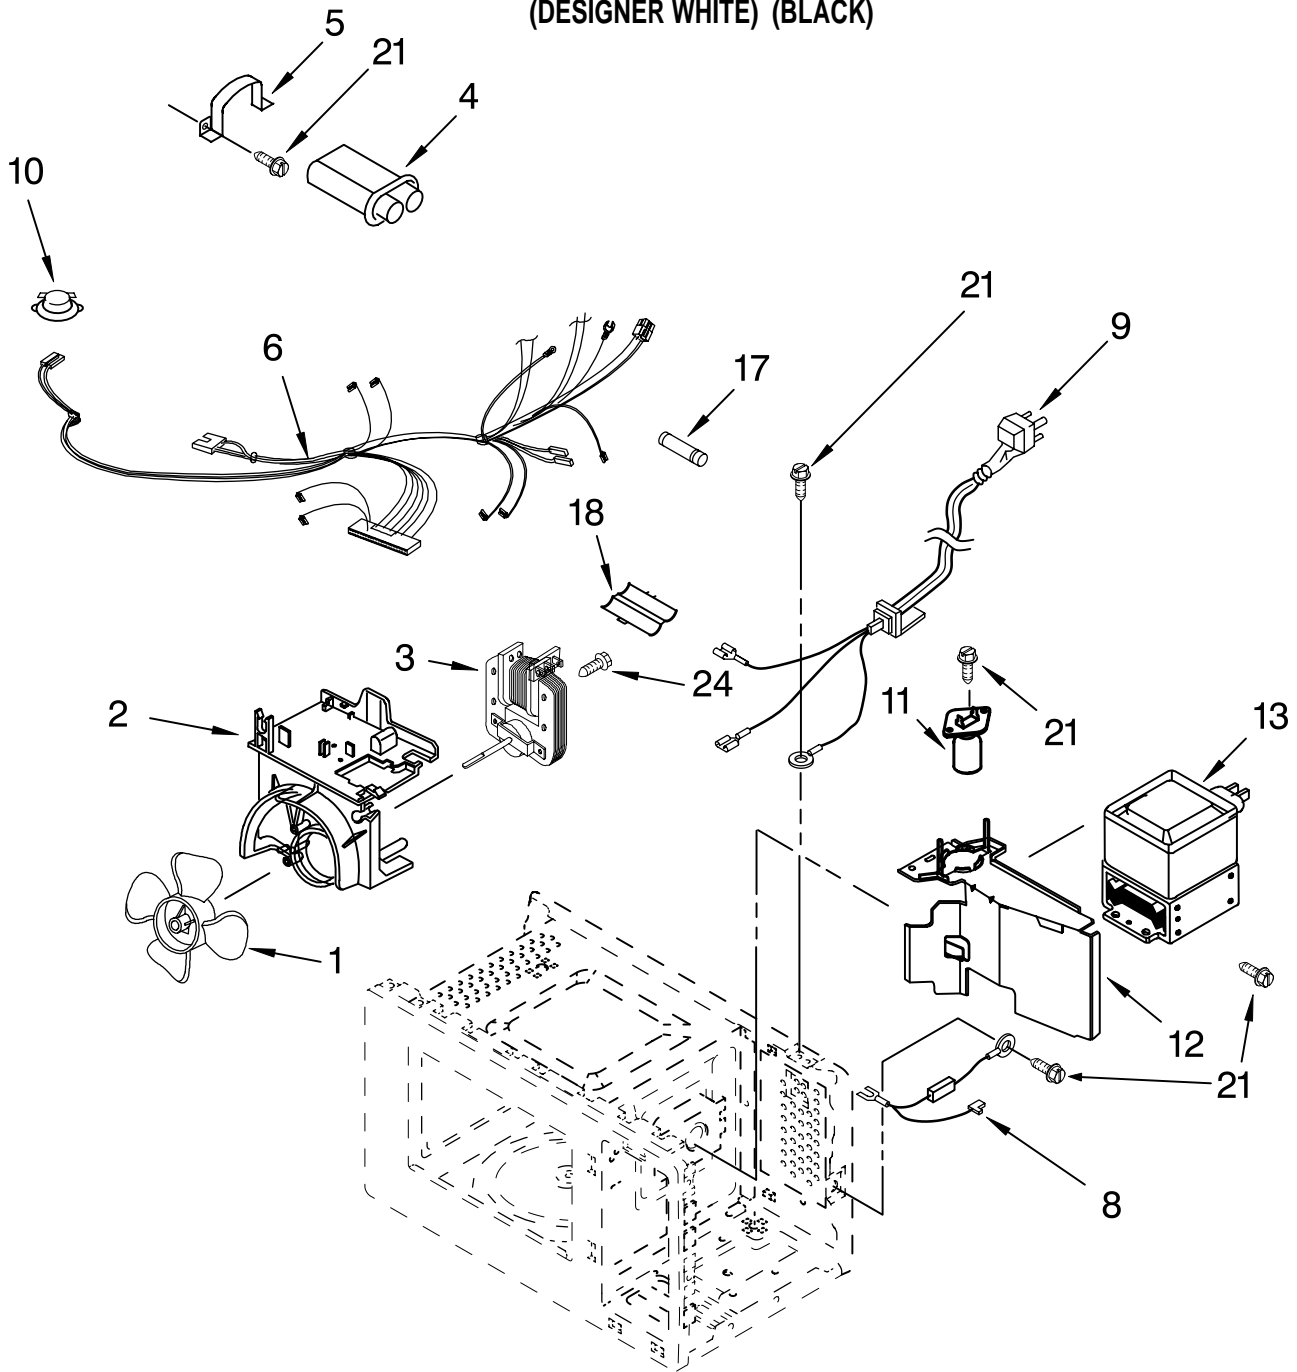

OVEN INTERIOR PARTS

For Models: MT4078SPQ0, MT4078SPB0
(DESIGNER WHITE) (BLACK)

Illus. No.	Part No.	DESCRIPTION
1	8184292	Blade, Fan
2	8205482	Guide, Suction
3	8205488	Motor, Fan
4	8184377	H.V. Capacitor
5	8205479	H.V.C Bracket

Illus. No.	Part No.	DESCRIPTION
6	8205490	Leadwire Assembly
8	8205489	H.V. Diode Cable
9	8205487	Power Cord
10	8185274	Thermostat
11	4359165	Lamp, Baseless
12	8205484	Duct, air

Illus. No.	Part No.	DESCRIPTION
13	8205486	Magnetron
17	4358704	Fuse
18	8205483	Cap
21	4358489	Screw
24	4358190	Screw

FOR ORDERING INFORMATION REFER TO PARTS PRICE LIST