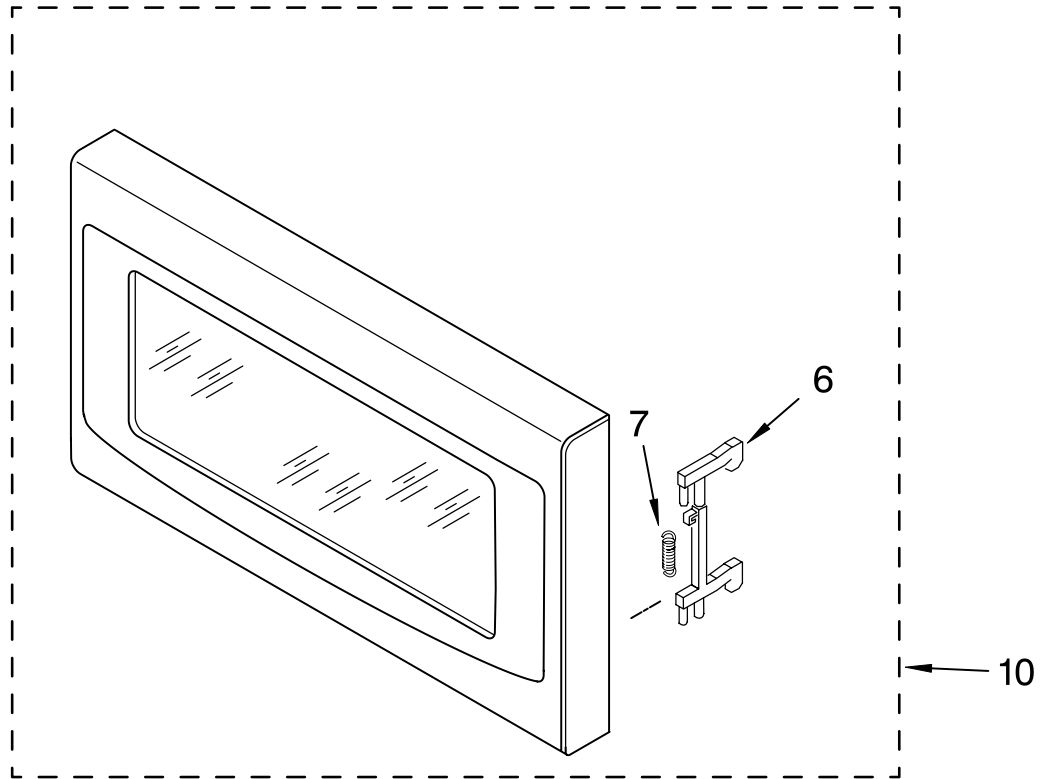

# DOOR PARTS

For Models: MT4078SPQ0, MT4078SPB0  
(DESIGNER WHITE) (BLACK)

Compact  
MICROWAVE OVEN  
0.7 CUBIC FOOT

Illus. No.	Part No.	DESCRIPTION
1		LITERATURE PARTS
	8204861	Use & Care Guide
	8204862	Cook Guide Label
	8204863	Tech Sheet
	8204864	Instructions, Installation
6	8205470	Latch
7	8171918	Spring, Latch
10		Complete Door
	8205466	White Model
	8205467	Black Model