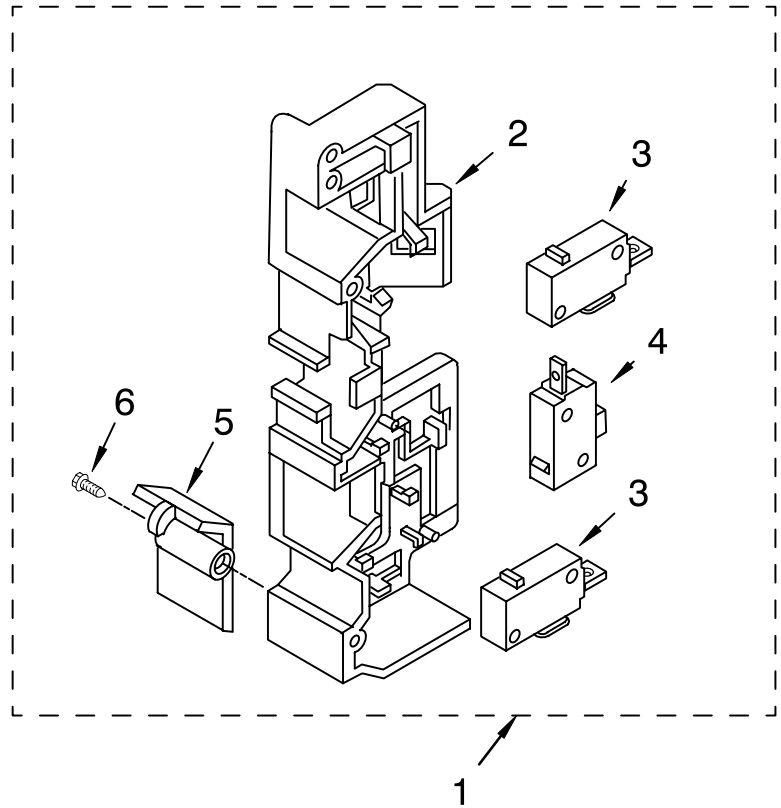

# OVEN CAVITY PARTS

For Models: MT4078SPQ0, MT4078SPB0  
(DESIGNER WHITE) (BLACK)

Illus. No.	Part No.	DESCRIPTION
1	8205492	Canopy
2	8205476	UTC Bracket
4		Outer Case
	8205474	White Model
	8205475	Black Model
5		Mounting Cap
	4158748	White Model (4)
	4358857	Black Model (4)
6	8205098	Tray, Glass
8	8205099	Turntable Support
11	8184375	Motor, Synchronous
14	4358188	Screw
16	4358192	Screw

# LATCH BOARD PARTS

For Models: MT4078SPQ0, MT4078SPB0  
(DESIGNER WHITE) (BLACK)

Illus. No.	Part No.	DESCRIPTION
1		Latch Board Assembly (Non-Serviceable)
2	8205477	Latch Board
	4358381	Screw
3	8184285	Switch Micro Primary
4	8184286	Switch, Micro Monitor
5	8205478	Lever
6	4358271	Screw
7	4358271	Screw