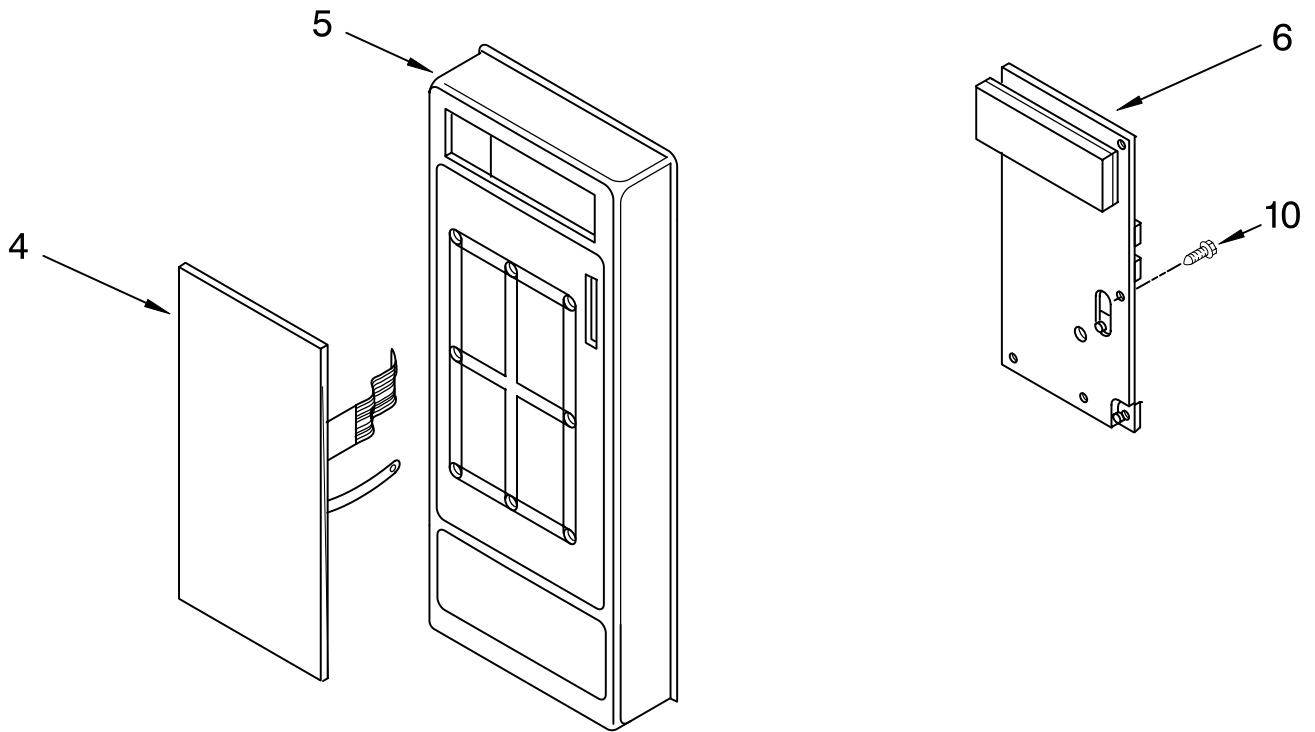

CONTROL PANEL PARTS

For Models: MT4078SPQ0, MT4078SPB0
(DESIGNER WHITE) (BLACK)

Illus. No.	Part No.	DESCRIPTION
4	8205468	Key Membrane White Model
	8205469	Black Model
5	8205471	Control Panel White Model
	8205472	Black Model
6	8205473	Microcomputer
10	4358883	Screw

FOR ORDERING INFORMATION REFER TO PARTS PRICE LIST