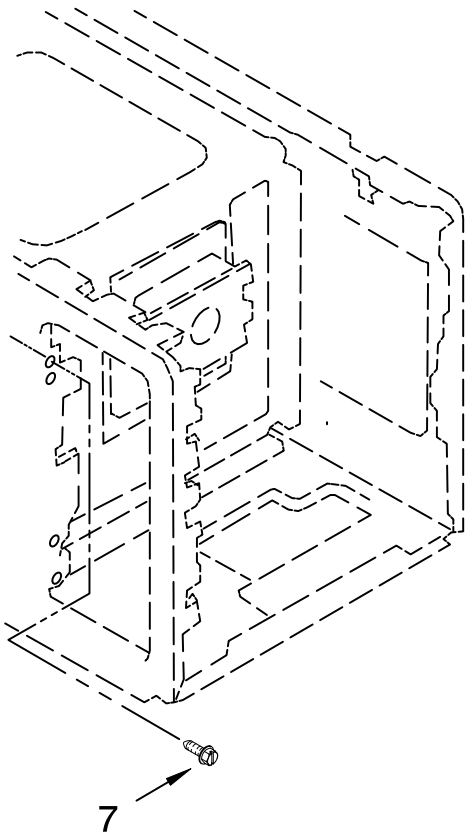

LATCH BOARD PARTS

For Models: MT4078SPQ0, MT4078SPB0
(DESIGNER WHITE) (BLACK)

Illus. No.	Part No.	DESCRIPTION
1		Latch Board Assembly (Non-Serviceable)
2	8205477	Latch Board
	4358381	Screw
3	8184285	Switch Micro Primary
4	8184286	Switch, Micro Monitor
5	8205478	Lever
6	4358271	Screw
7	4358271	Screw

FOR ORDERING INFORMATION REFER TO PARTS PRICE LIST