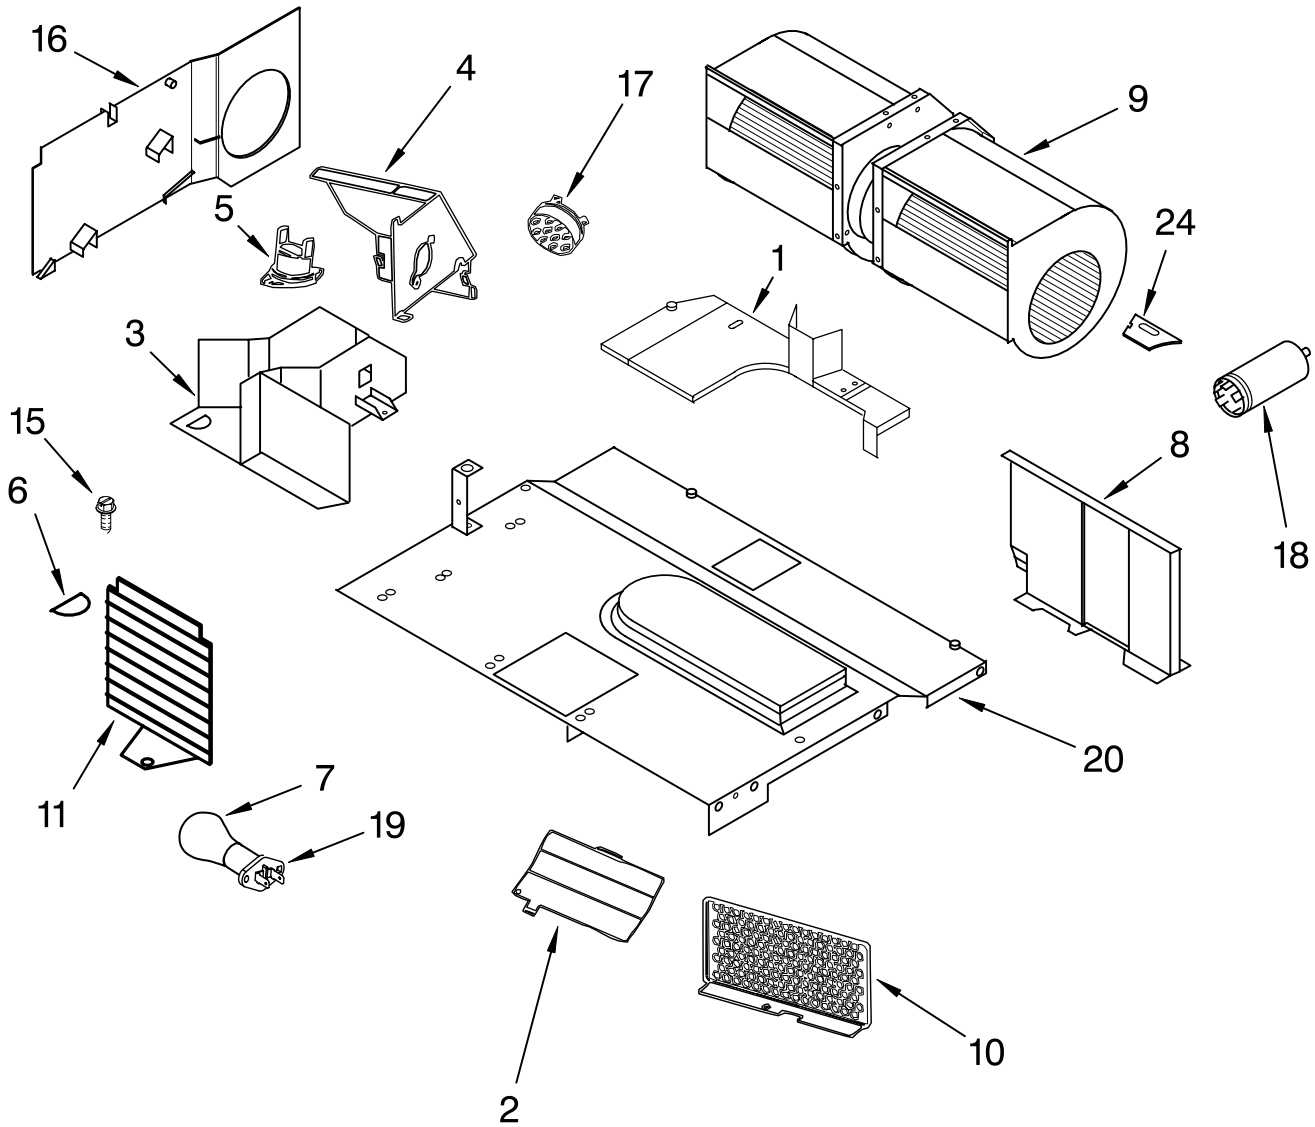

AIR FLOW PARTS

For Models: MH3185XPQ2, MH3185XPB2, MH3185XPT2, MH3185XPS2
(WHITE) (BLACK) (BISCUIT) (STAINLESS)

Illus. No.	Part No.	DESCRIPTION
1	8205350	Deflector, Air
2	8205353	Cover, Lamp
3	8205368	Duct, Air
4	8204789	Bracket, Thermostat
5	8183703	Thermostat
6	8204676	Cover
7	8183993	Lamp

Illus. No.	Part No.	DESCRIPTION
8	8205354	Air Guide, Back
9	8184825	Motor, Fan Assy
10	8205355	Shield
11	8204790	Shield
15	8169474	Screw
16	8205367	Air Guide, Left
	8205352	Air Guide, Right

Illus. No.	Part No.	DESCRIPTION
17	4393808	Humidity, Sensor
18	8169561	Filter
19	8169539	Holder, Lamp
20	8205351	Base Plate, Air Guide
24	8185097	Socket, Motor Wire

FOR ORDERING INFORMATION REFER TO PARTS PRICE LIST