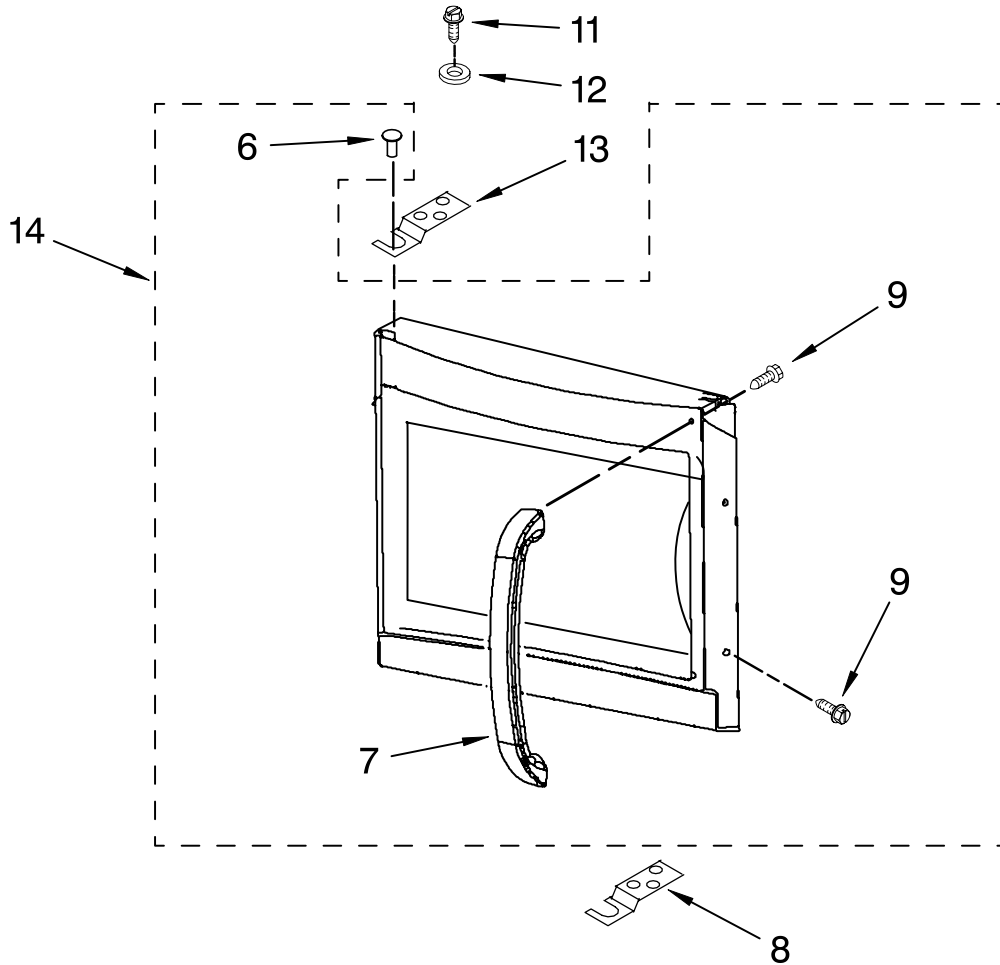

CONTROL PANEL PARTS

For Models: MH3185XPQ2, MH3185XPB2, MH3185XPT2, MH3185XPS2
 (WHITE) (BLACK) (BISCUIT) (STAINLESS)

Microwave Oven
 1.8 Cu. Ft.

Illus. No.	Part No.	DESCRIPTION
1		Literature
	8204921	U & C Guide
	8205607	Tech Sheet
	8205621	Tech Sheet, Insert
	8205142	Install, Instruct
	8204932	Cook Guide Label
3		Panel Asy, Control
		Includes Lens and Membrane Switch
	8205386	White
	8205388	Black
	8205389	Biscuit
	8205387	Stainless
4	8184920	Bracket, Control
5	8205390	Button, PCB Assy
6	8205391	Microcomputer
7	8184110	Pushbutton

Literature Parts

FOR ORDERING INFORMATION REFER TO PARTS PRICE LIST

DOOR PARTS

For Models: MH3185XPQ2, MH3185XPB2, MH3185XPT2, MH3185XPS2
 (WHITE) (BLACK) (BISCUIT) (STAINLESS)

Illus. No.	Part No.	DESCRIPTION
6	8184922	Pivot, Door
7		Handle, Door
	8205308	White
	8205310	Stainless
	8205309	Biscuit
	8205310	Black
8	8204678	Lower Hinge
9	8169479	Screw
11	8204690	Screw
12	8204691	Washer
13	8204679	Upper Hinge
14		Complete Door
	8205382	White
	8205383	Stainless
	8205385	Biscuit
	8205384	Black