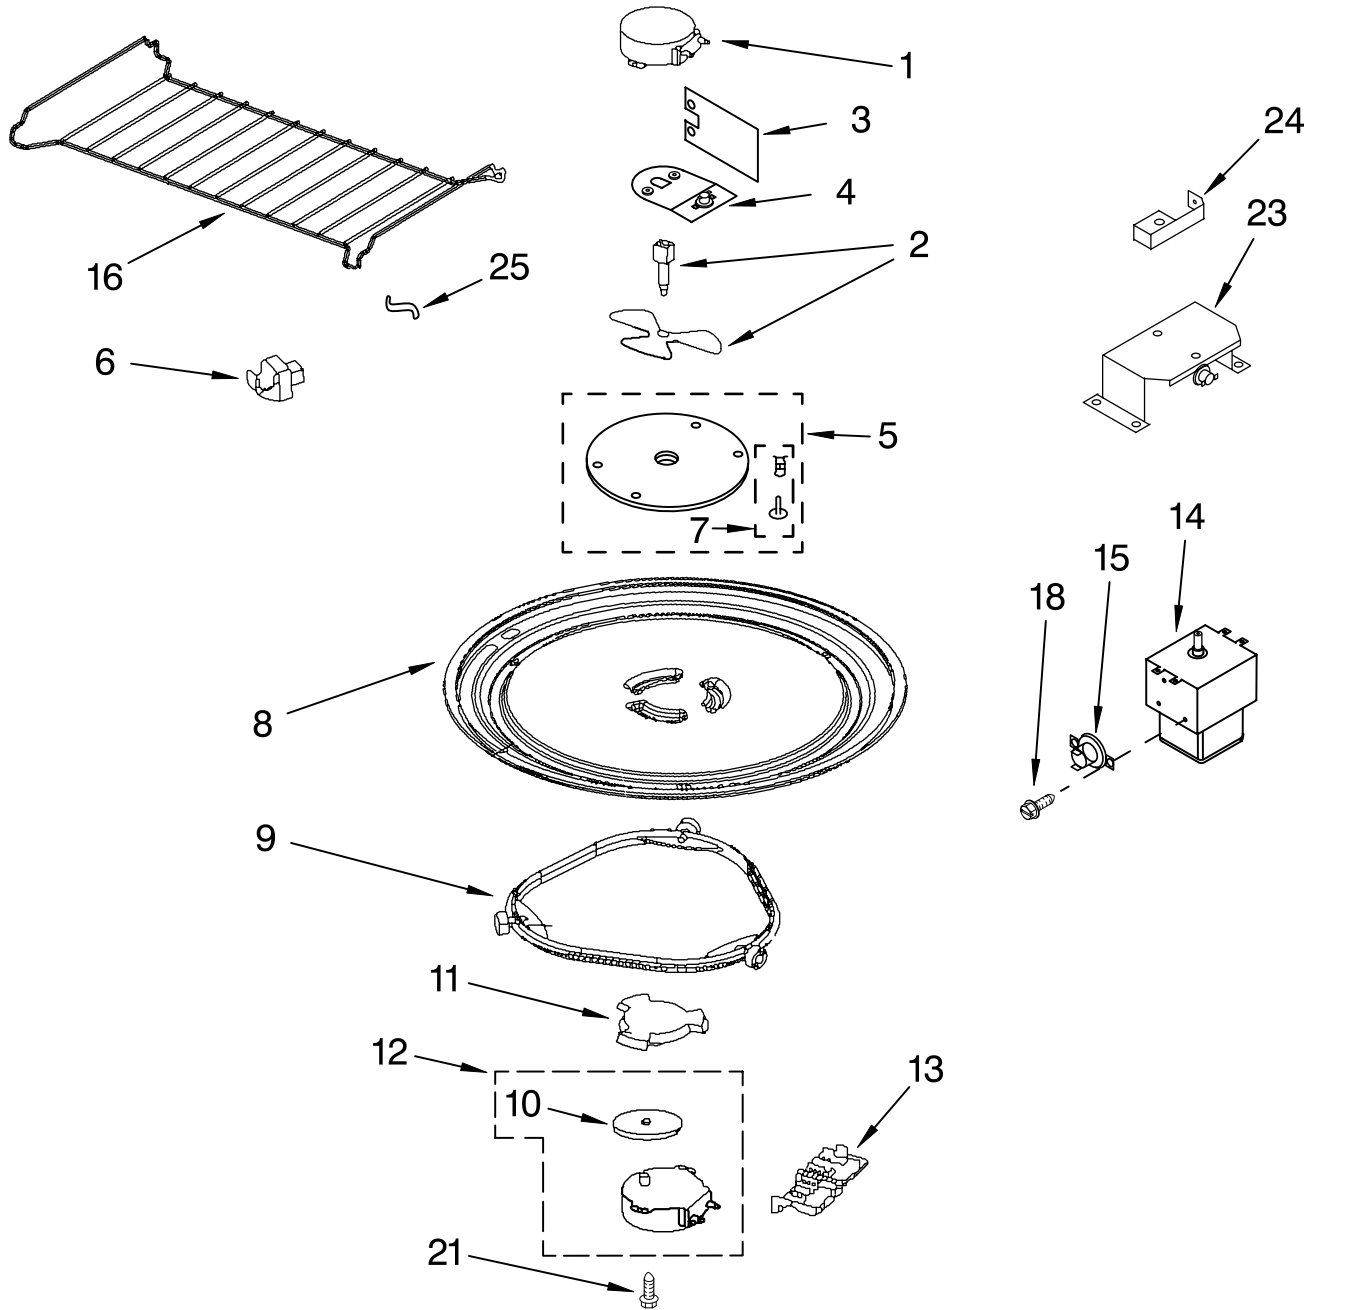

MAGNETRON AND TURNTABLE PARTS

For Models: MH3185XPQ2, MH3185XPB2, MH3185XPT2, MH3185XPS2
(WHITE) (BLACK) (BISCUIT) (STAINLESS)

Illus. No.	Part No.	DESCRIPTION
1	8205044	Motor, Stirrer
2	8205202	Stirrer
3	8205369	Shield, Nomex
4	8184585	Thermostat/Bracket
5	8184604	Cover, Inlet Includes Nails and Bushings
6	8204662	Hook, Rack (4)

Illus. No.	Part No.	DESCRIPTION
7	8184549	Nails/Bushings (5 of each)
8	4393799	Turntable
9	8205778	Ring, Turntable
10	8184109	Spacer, Waterproof
11	8205779	Driver, Turntable
12	8183953	Motor, Turntable
13	4393756	Cover, Terminal

Illus. No.	Part No.	DESCRIPTION
14	8205363	Magnetron
15	8184951	Thermostat
16	8184052	Rack
18	4393838	Screw
21	4393832	Screw
23	8184586	Thermostat/Bracket
24	8184669	Bracket, Plug
25	8205039	Spacer (4)

FOR ORDERING INFORMATION REFER TO PARTS PRICE LIST