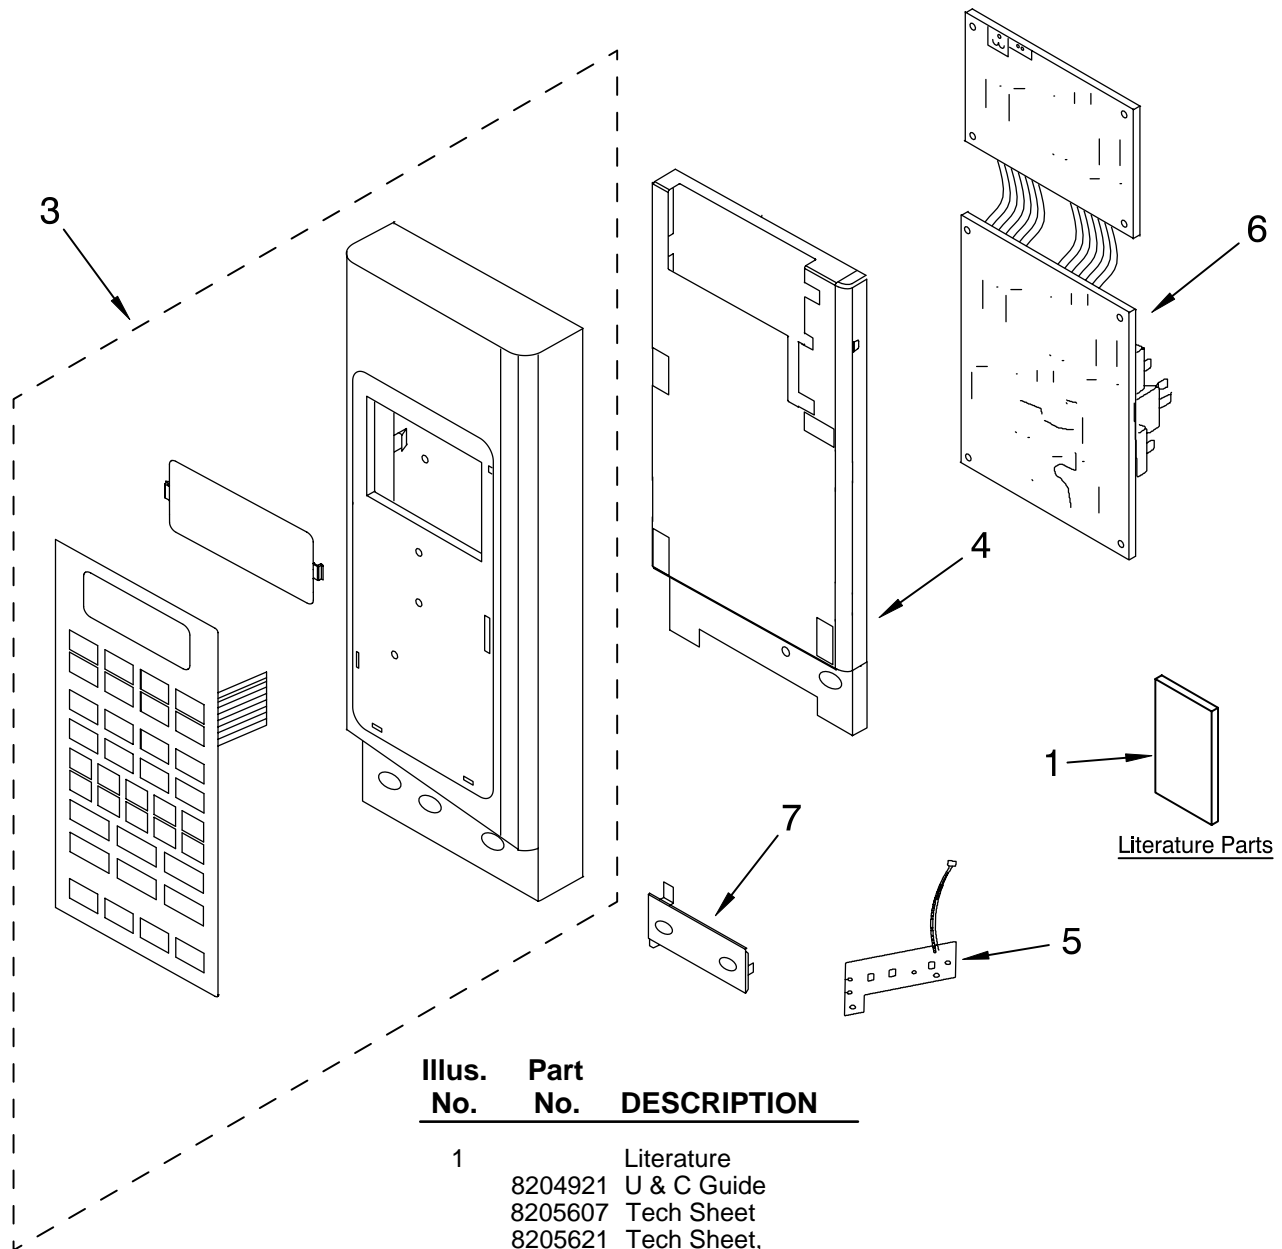

CONTROL PANEL PARTS

For Models: MH3185XPQ2, MH3185XPB2, MH3185XPT2, MH3185XPS2
 (WHITE) (BLACK) (BISCUIT) (STAINLESS)

Microwave Oven
 1.8 Cu. Ft.

Illus. No.	Part No.	DESCRIPTION
1		Literature
	8204921	U & C Guide
	8205607	Tech Sheet
	8205621	Tech Sheet, Insert
	8205142	Install, Instruct
	8204932	Cook Guide Label
3		Panel Asy, Control
		Includes Lens and Membrane Switch
	8205386	White
	8205388	Black
	8205389	Biscuit
	8205387	Stainless
4	8184920	Bracket, Control
5	8205390	Button, PCB Assy
6	8205391	Microcomputer
7	8184110	Pushbutton

Literature Parts

FOR ORDERING INFORMATION REFER TO PARTS PRICE LIST

DOOR PARTS

For Models: MH3185XPQ2, MH3185XPB2, MH3185XPT2, MH3185XPS2
 (WHITE) (BLACK) (BISCUIT) (STAINLESS)

Illus. No.	Part No.	DESCRIPTION
6	8184922	Pivot, Door
7		Handle, Door
	8205308	White
	8205310	Stainless
	8205309	Biscuit
	8205310	Black
8	8204678	Lower Hinge
9	8169479	Screw
11	8204690	Screw
12	8204691	Washer
13	8204679	Upper Hinge
14		Complete Door
	8205382	White
	8205383	Stainless
	8205385	Biscuit
	8205384	Black