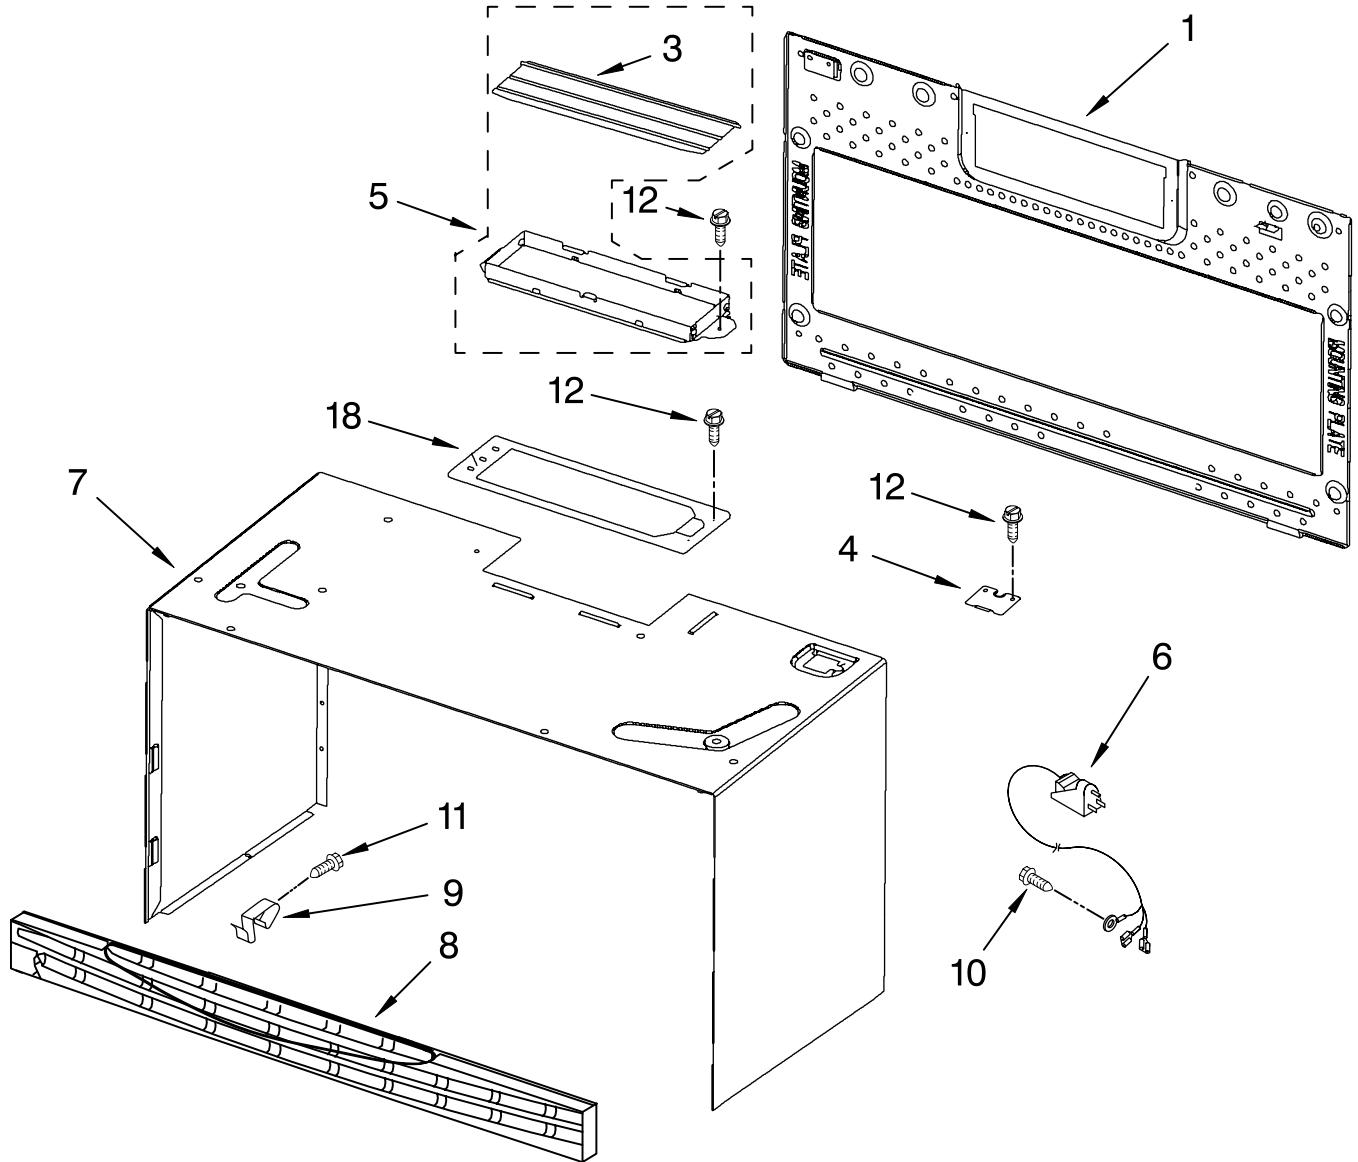

CABINET AND INSTALLATION PARTS

For Models: MH3185XPQ2, MH3185XPB2, MH3185XPT2, MH3185XPS2
(WHITE) (BLACK) (BISCUIT) (STAINLESS)

Illus. No.	Part No.	DESCRIPTION
1	8206172	Plate, Mounting
3	4393713	Door, Damper
4	8184897	Lid, Power Cord
5	8205558	Damper Assembly
6	8205808	Cord, Power
7		Case, Outer
	8205347	White
	8205348	Black
	8205349	Biscuit

Illus. No.	Part No.	DESCRIPTION
8		Grille, Vent
	8205245	White
	8205248	Black
	8205247	Biscuit
9	8184190	Clip, Grille
10	4393836	Screw
11	8169475	Screw
12	4393472	Screw
18	8185090	Plate, Damper

Illus. No.	Part No.	DESCRIPTION
FOLLOWING PARTS NOT ILLUSTRATED		
Miscellaneous		
	8205262	Steamer
	8205948	Installation, Hardware
	8184731	Template, Upper
	8169704	Screw, Top Mountng
	8205696	Ground Wire
	8205693	H.V. Wire Assembly

FOR ORDERING INFORMATION REFER TO PARTS PRICE LIST