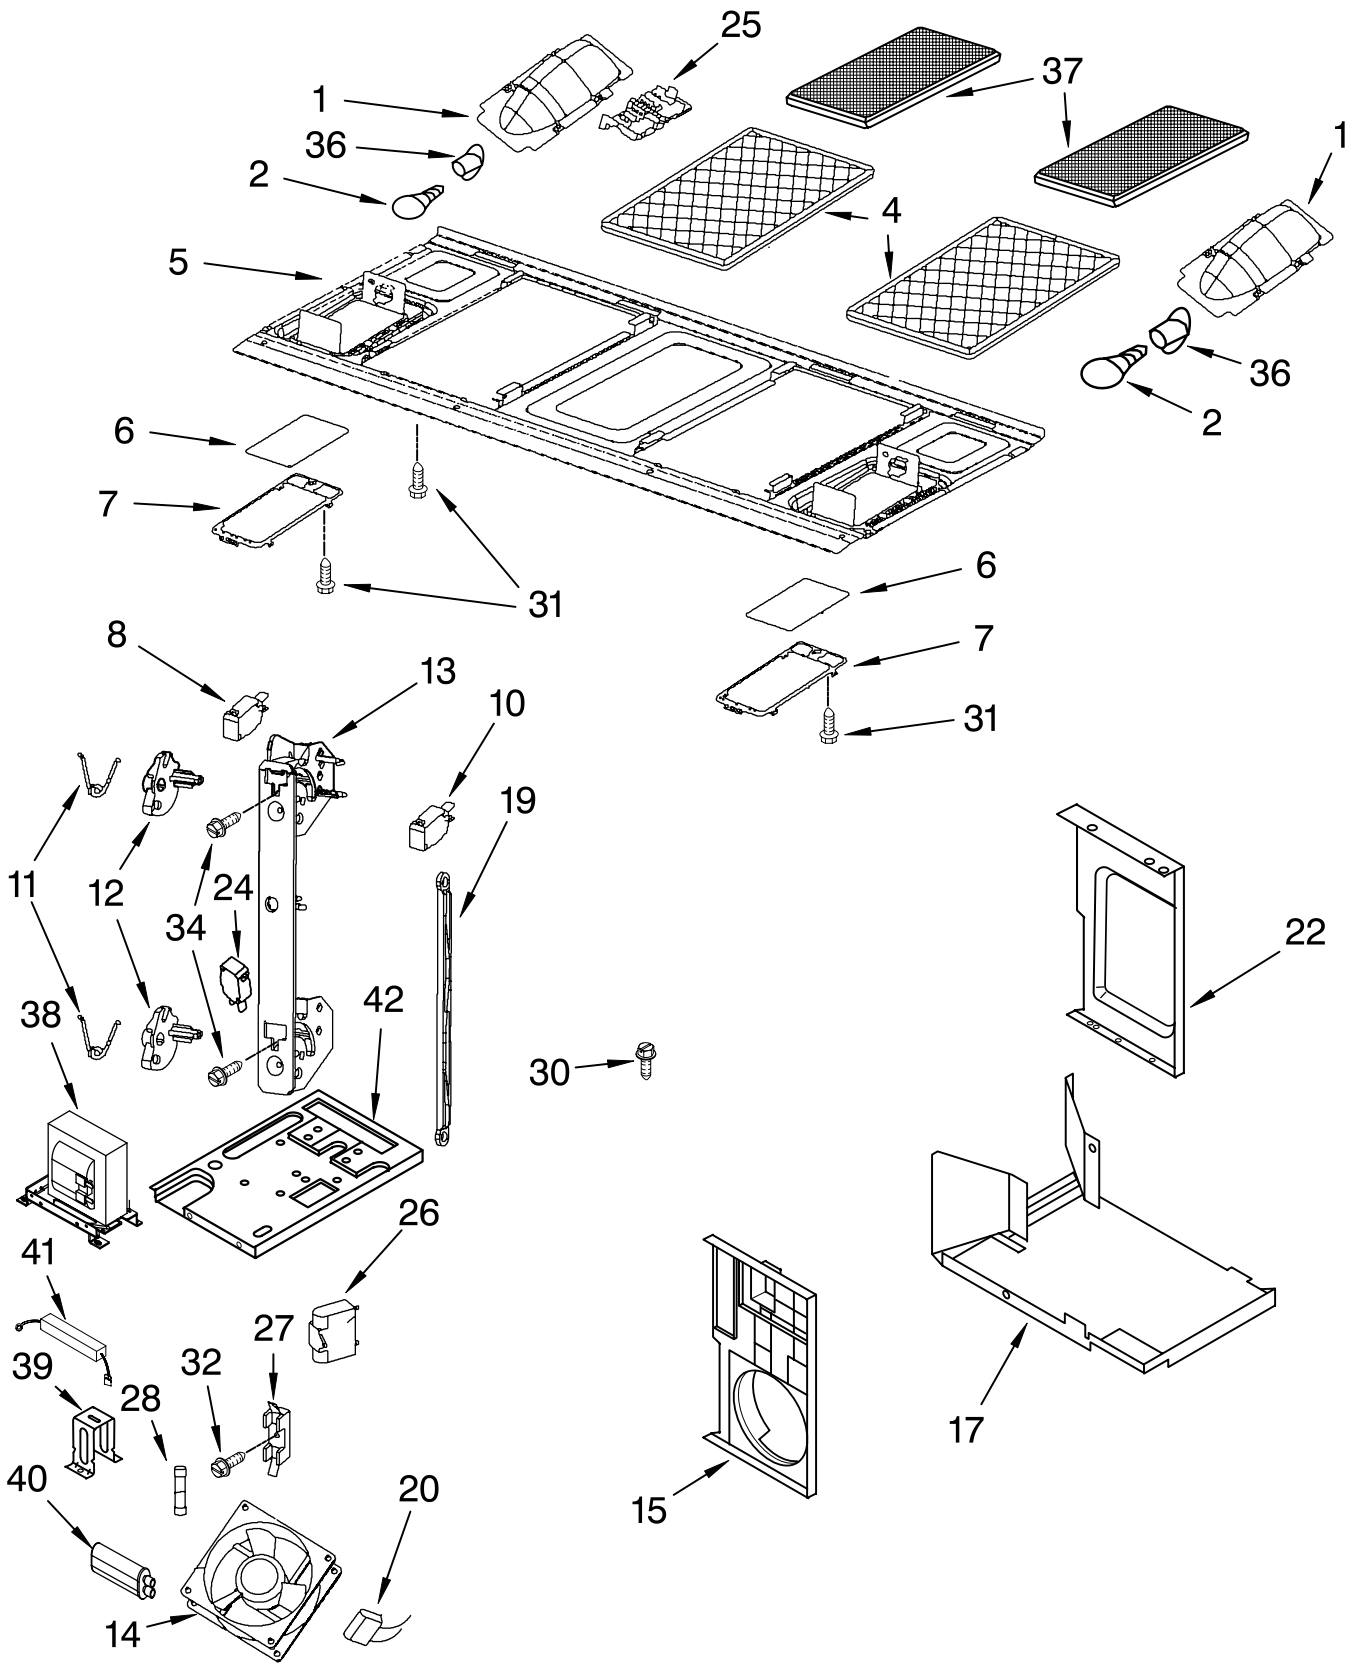

INTERIOR AND VENTILATION PARTS

For Models: MH3185XPQ2, MH3185XPB2, MH3185XPT2, MH3185XPS2
(WHITE) (BLACK) (BISCUIT) (STAINLESS)

FOR ORDERING INFORMATION REFER TO PARTS PRICE LIST

INTERIOR AND VENTILATION PARTS

For Models: MH3185XPQ2, MH3185XPB2, MH3185XPT2, MH3185XPS2
(WHITE) (BLACK) (BISCUIT) (STAINLESS)

<u>Illus.</u> <u>No.</u>	<u>Part</u> <u>No.</u>	<u>DESCRIPTION</u>
1	8205096	Reflector, Lamp
2	8183993	Lamp
4	8184001	Filter, Grease
5	8205381	Plate, Bottom
6	8184141	Glass, Lamp
7	8184889	Holder, Glass
8	4393697	Switch, Micro Primary/Secondary
10	4393599	Switch, Micro
11	8169438	Spring, Interlock
12	8205211	Plate, Cam
13	8185189	Support, Interlock
14	8205362	Fan, DC 12 Volt
15	8205364	Housing, Fan
17	8205357	Diffuser, Housing
19	8185190	Rod-Locking Link
20	8184093	Capacitor, 125 V
22	8205356	Plate, Side
24	4393598	Switch, Micro
25	8184202	Cover, Terminal
26	8184091	Motor, Capacitor
27	8184312	Holder, Fuse
28	4393308	Fuse
30	8184199	Screw
31	4393835	Screw
32	8184200	Screw
34	8169477	Screw
36	8169539	Holder, Lamp
37	8205146	Filter, Charcoal
38	8205358	Transformer, H.V.
39	8205359	Bracket, Capacitor
40	8205360	Capacitor, H.V.
41	8205361	Diode, H.V.
42	8205365	Chassis

FOR ORDERING INFORMATION REFER TO PARTS PRICE LIST