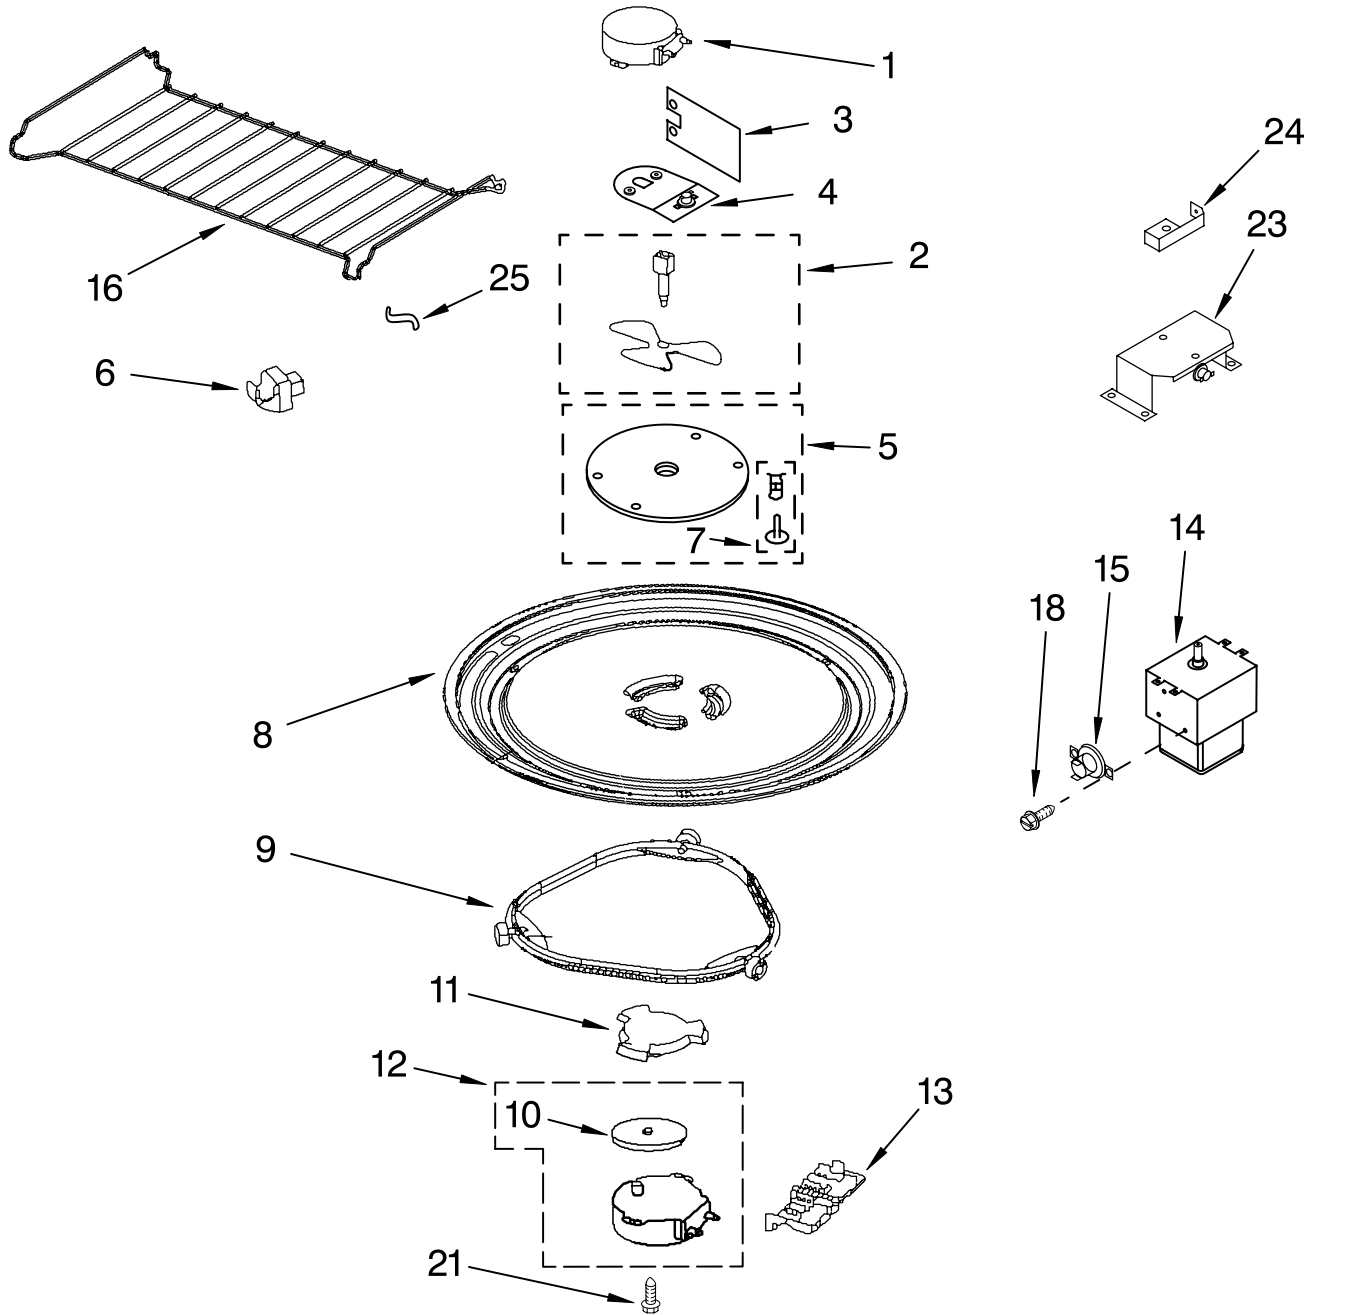

MAGNETRON AND TURNTABLE PARTS

For Models: MH3184XPQ2, MH3184XPB2, MH3184XPT2, MH3184XPS2
(WHITE) (BLACK) (BISCUIT) (STAINLESS)

Illus. No.	Part No.	DESCRIPTION
1	8205044	Motor, Stirrer
2	8205202	Stirrer
3	8205369	Shield, Nomex
4	8184585	Thermostat/Bracket
5	8184604	Cover, Inlet Includes Nails and Bushings
6	8204662	Hook, Rack (4)

Illus. No.	Part No.	DESCRIPTION
7	8184549	Nails/Bushings (4 of each)
8	4393799	Turntable
9	8205778	Ring, Turntable
10	8184109	Spacer, Waterproof
11	8205779	Driver, Turntable
12	8183953	Motor, Turntable
13	4393756	Cover, Terminal

Illus. No.	Part No.	DESCRIPTION
14	8205363	Magnetron
15	8184951	Thermostat
16	8205380	Rack
18	4393838	Screw
21	4393832	Screw
23	8184586	Thermostat/Bracket
24	8184669	Bracket, Plug
25	8205039	Spacer (4)

FOR ORDERING INFORMATION REFER TO PARTS PRICE LIST