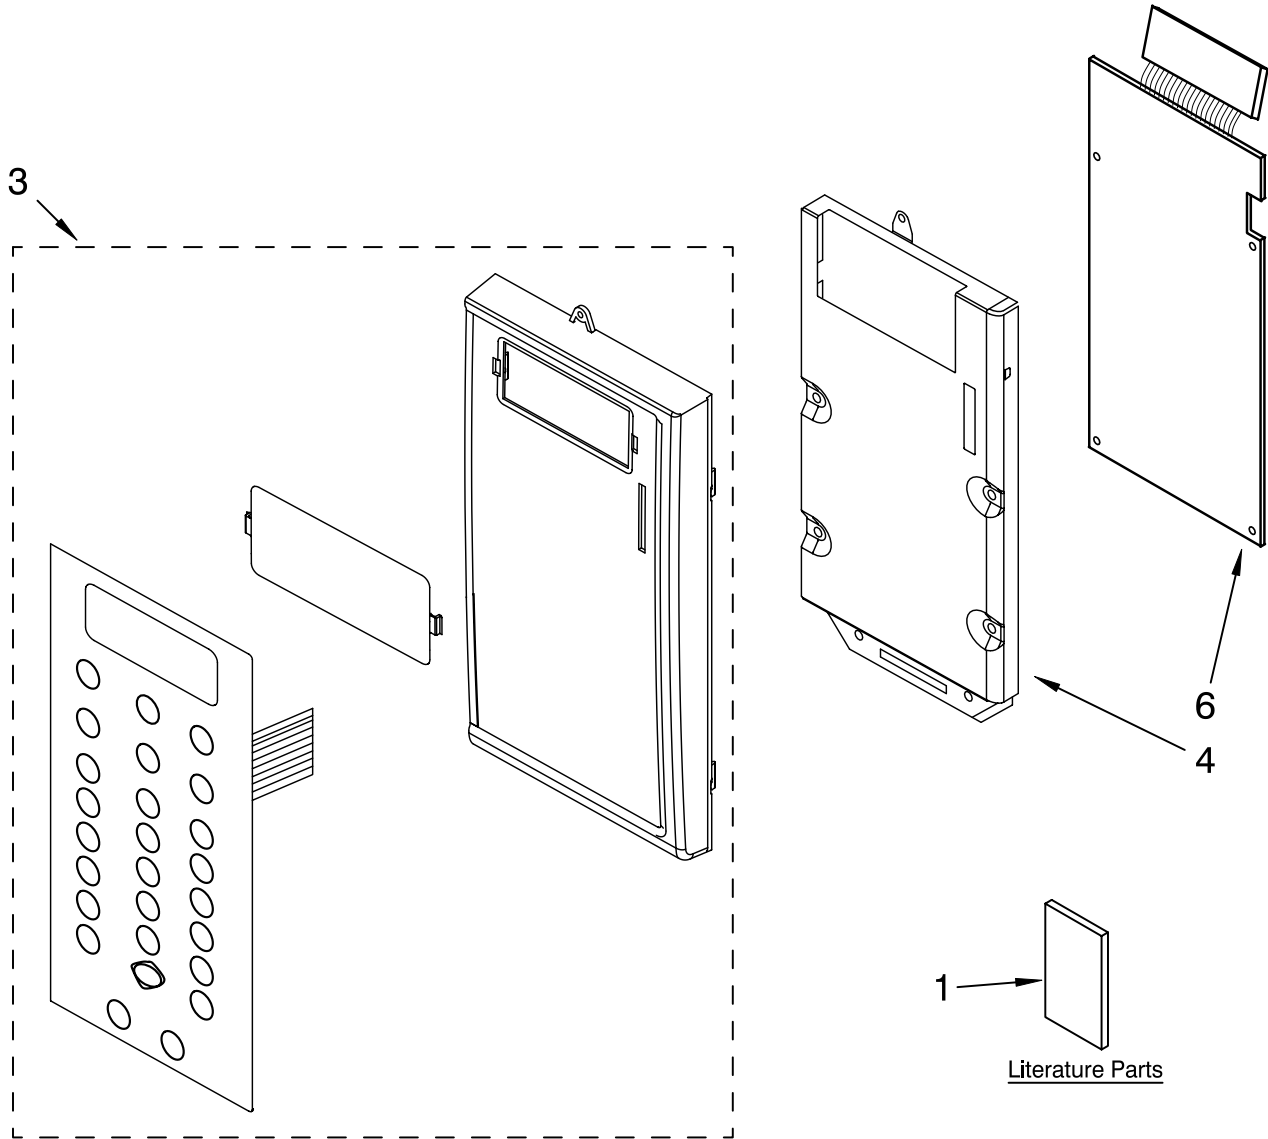

CONTROL PANEL PARTS

For Models: MH3184XPQ2, MH3184XPB2, MH3184XPT2, MH3184XPS2
(WHITE) (BLACK) (BISCUIT) (STAINLESS)

Microwave Oven
1.8 Cu. Ft.

Illus. No.	Part No.	DESCRIPTION
1	8204920	Literature U & C Guide
	8205606	Tech Sheet
	8205621	Tech Sheet, Insert
	8205142	Instructn, Install
	8204931	Cook Guide Label
3		Panel Asy, Control Includes Lens and Membrane Switch
	8205374	White
	8205376	Black
	8205377	Biscuit
	8205375	Stainless
4	8205378	Bracket, Control
6	8205379	Microcomputer

FOR ORDERING INFORMATION REFER TO PARTS PRICE LIST

DOOR PARTS

For Models: MH3184XPQ2, MH3184XPB2, MH3184XPT2, MH3184XPS2
 (WHITE) (BLACK) (BISCUIT) (STAINLESS)

Illus. No.	Part No.	DESCRIPTION
6	8184922	Pivot, Door
7		Handle, Door
	8205224	White
	8205226	Stainless
	8205225	Biscuit
	8205226	Black
8	8204678	Lower Hinge
9	8169479	Screw
11	8204690	Screw
12	8204691	Washer
13	8204679	Upper Hinge
14		Complete Door
	8205370	White
	8205371	Stainless
	8205373	Biscuit
	8205372	Black