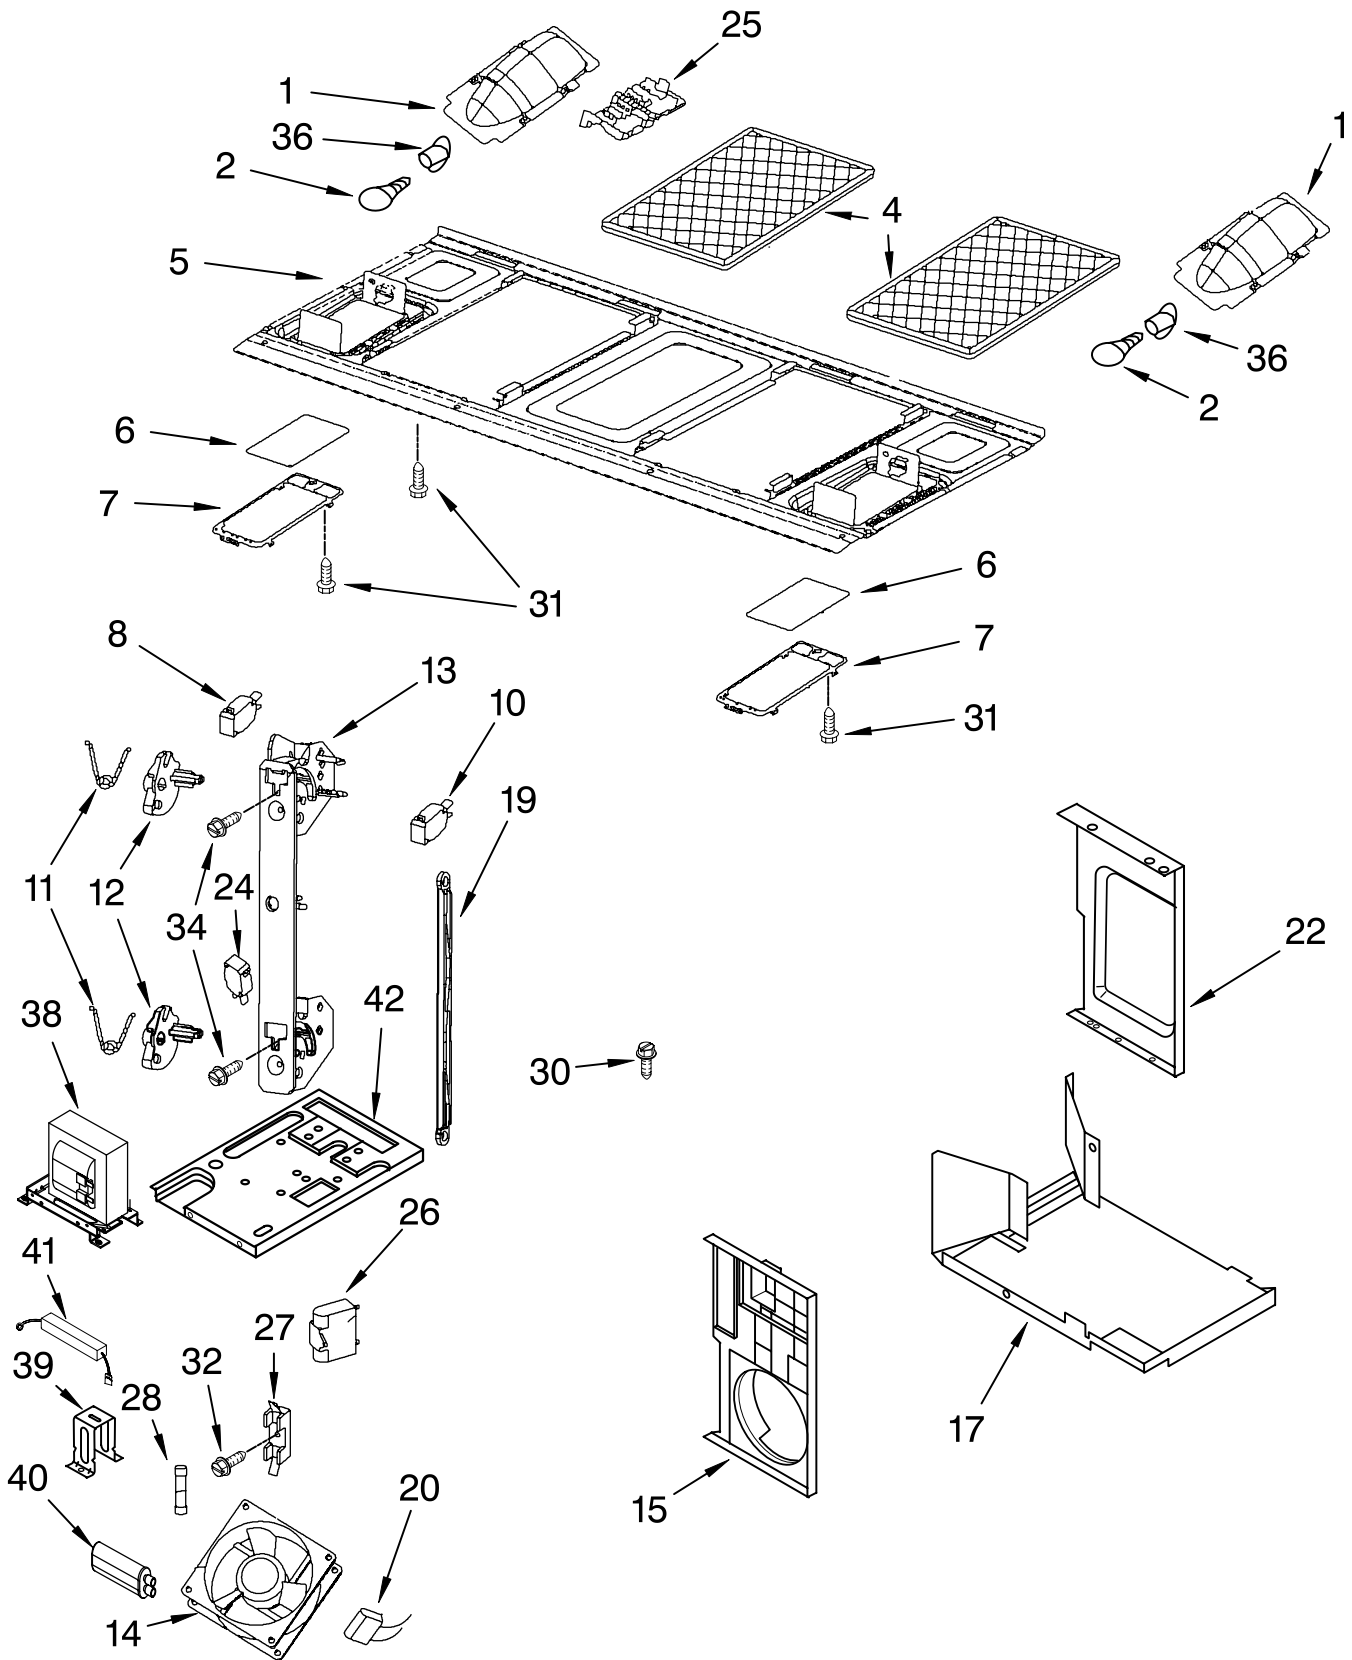

INTERIOR AND VENTILATION PARTS

For Models: MH3184XPQ2, MH3184XPB2, MH3184XPT2, MH3184XPS2
(WHITE) (BLACK) (BISCUIT) (STAINLESS)

FOR ORDERING INFORMATION REFER TO PARTS PRICE LIST

INTERIOR AND VENTILATION PARTS

For Models: MH3184XPQ2, MH3184XPB2, MH3184XPT2, MH3184XPS2
(WHITE) (BLACK) (BISCUIT) (STAINLESS)

<u>Illus. No.</u>	<u>Part No.</u>	<u>DESCRIPTION</u>
1	8205096	Reflector, Lamp
2	8183993	Lamp
4	8184001	Filter, Grease
5	8205366	Plate, Bottom
6	8184141	Glass, Lamp
7	8184889	Holder, Glass
8	4393697	Switch, Micro Primary/Secondary
10	4393599	Switch, Micro
11	8169438	Spring, Interlock
12	8205211	Plate, Cam
13	8185189	Support, Interlock
14	8205362	Fan, DC 12 Volt
15	8205364	Housing, Fan
17	8205357	Diffuser, Housing
19	8185190	Rod-Locking Link
20	8184093	Capacitor, 125 V
22	8205356	Plate, Side
24	4393598	Switch, Micro
25	8184202	Cover, Terminal
26	8184091	Motor, Capacitor
27	8184312	Holder, Fuse
28	4393308	Fuse
30	8184199	Screw
31	4393835	Screw
32	8184200	Screw
34	8169477	Screw
36	8169539	Holder, Lamp
38	8205358	Transformer, H.V.
39	8205359	Bracket, Capacitor
40	8205360	Capacitor, H.V.
41	8205361	Diode, H.V.
42	8205365	Chassis

FOR ORDERING INFORMATION REFER TO PARTS PRICE LIST