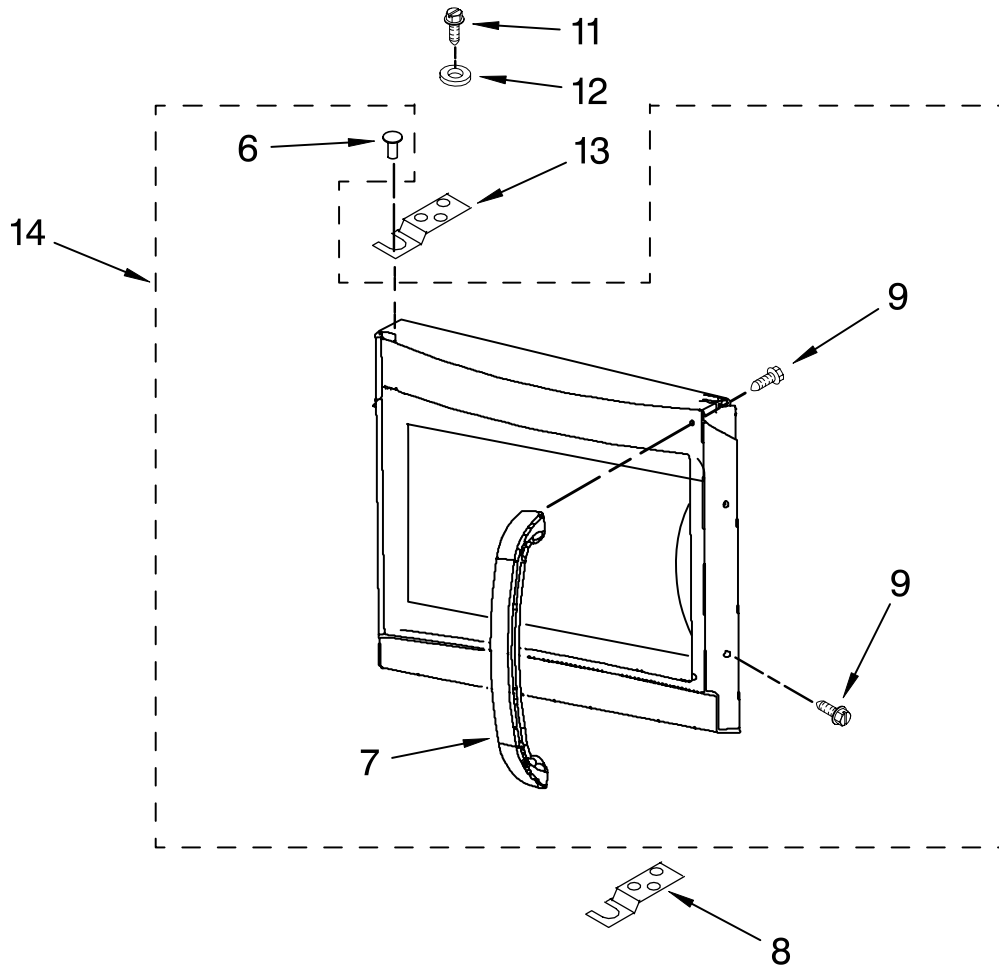

CONTROL PANEL PARTS

For Models: MH3184XPQ2, MH3184XPB2, MH3184XPT2, MH3184XPS2
(WHITE) (BLACK) (BISCUIT) (STAINLESS)

Microwave Oven
1.8 Cu. Ft.

Illus. No.	Part No.	DESCRIPTION
1	8204920	Literature U & C Guide
	8205606	Tech Sheet
	8205621	Tech Sheet, Insert
	8205142	Instructn, Install
	8204931	Cook Guide Label
3		Panel Asy, Control Includes Lens and Membrane Switch
	8205374	White
	8205376	Black
	8205377	Biscuit
	8205375	Stainless
4	8205378	Bracket, Control
6	8205379	Microcomputer

FOR ORDERING INFORMATION REFER TO PARTS PRICE LIST

DOOR PARTS

For Models: MH3184XPQ2, MH3184XPB2, MH3184XPT2, MH3184XPS2
 (WHITE) (BLACK) (BISCUIT) (STAINLESS)

Illus. No.	Part No.	DESCRIPTION
6	8184922	Pivot, Door
7		Handle, Door
	8205224	White
	8205226	Stainless
	8205225	Biscuit
	8205226	Black
8	8204678	Lower Hinge
9	8169479	Screw
11	8204690	Screw
12	8204691	Washer
13	8204679	Upper Hinge
14		Complete Door
	8205370	White
	8205371	Stainless
	8205373	Biscuit
	8205372	Black