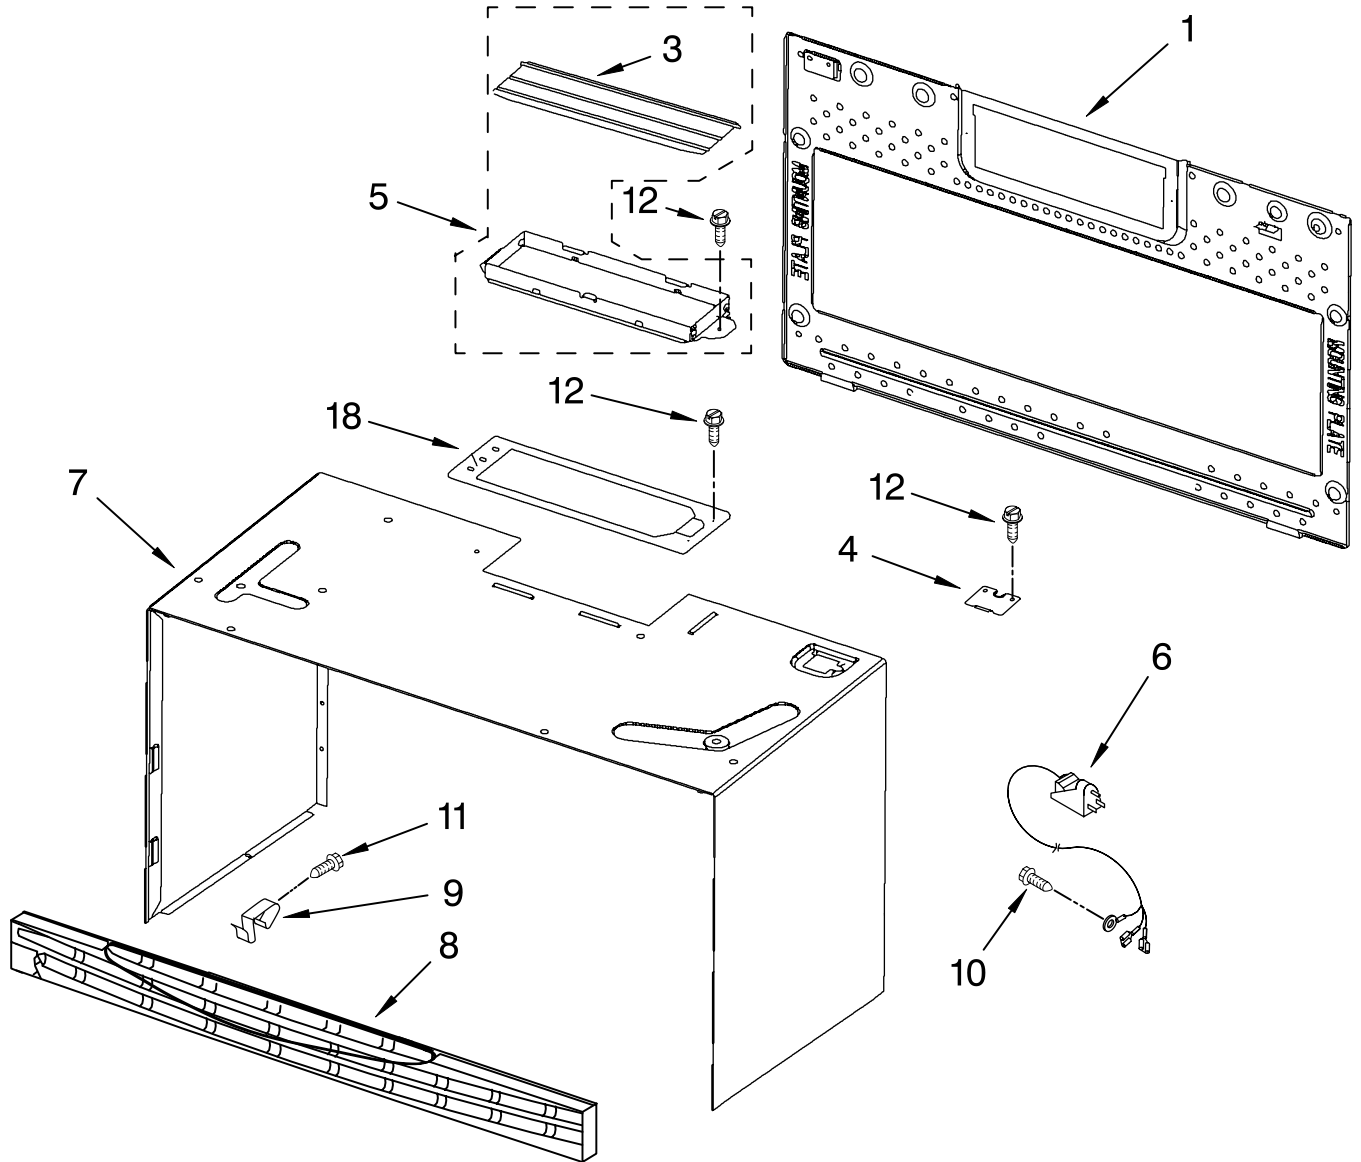

CABINET AND INSTALLATION PARTS

For Models: MH3184XPQ2, MH3184XPB2, MH3184XPT2, MH3184XPS2
(WHITE) (BLACK) (BISCUIT) (STAINLESS)

Illus. No.	Part No.	DESCRIPTION
1	8206172	Plate, Mounting
3	4393713	Door, Damper
4	8184897	Lid, Power Cord
5	8205558	Damper Assembly
6	8205808	Cord, Power
7		Case, Outer
	8205347	White
	8205348	Black
	8205349	Biscuit

Illus. No.	Part No.	DESCRIPTION
8		Grille, Vent
	8205214	White
	8205215	Black
	8205216	Biscuit
9	8184190	Clip, Grille
10	4393836	Screw
11	8169475	Screw
12	4393472	Screw
18	8206192	Plate, Damper

Illus. No.	Part No.	DESCRIPTION
Miscellaneous		
	8205948	Installation, Hardware
	8184731	Template, Upper
	8169704	Screw, Top Mountng
	8205695	Main Harness
	8205696	Ground Wire Assy
	8205693	H.V. Wire Assy

FOR ORDERING INFORMATION REFER TO PARTS PRICE LIST