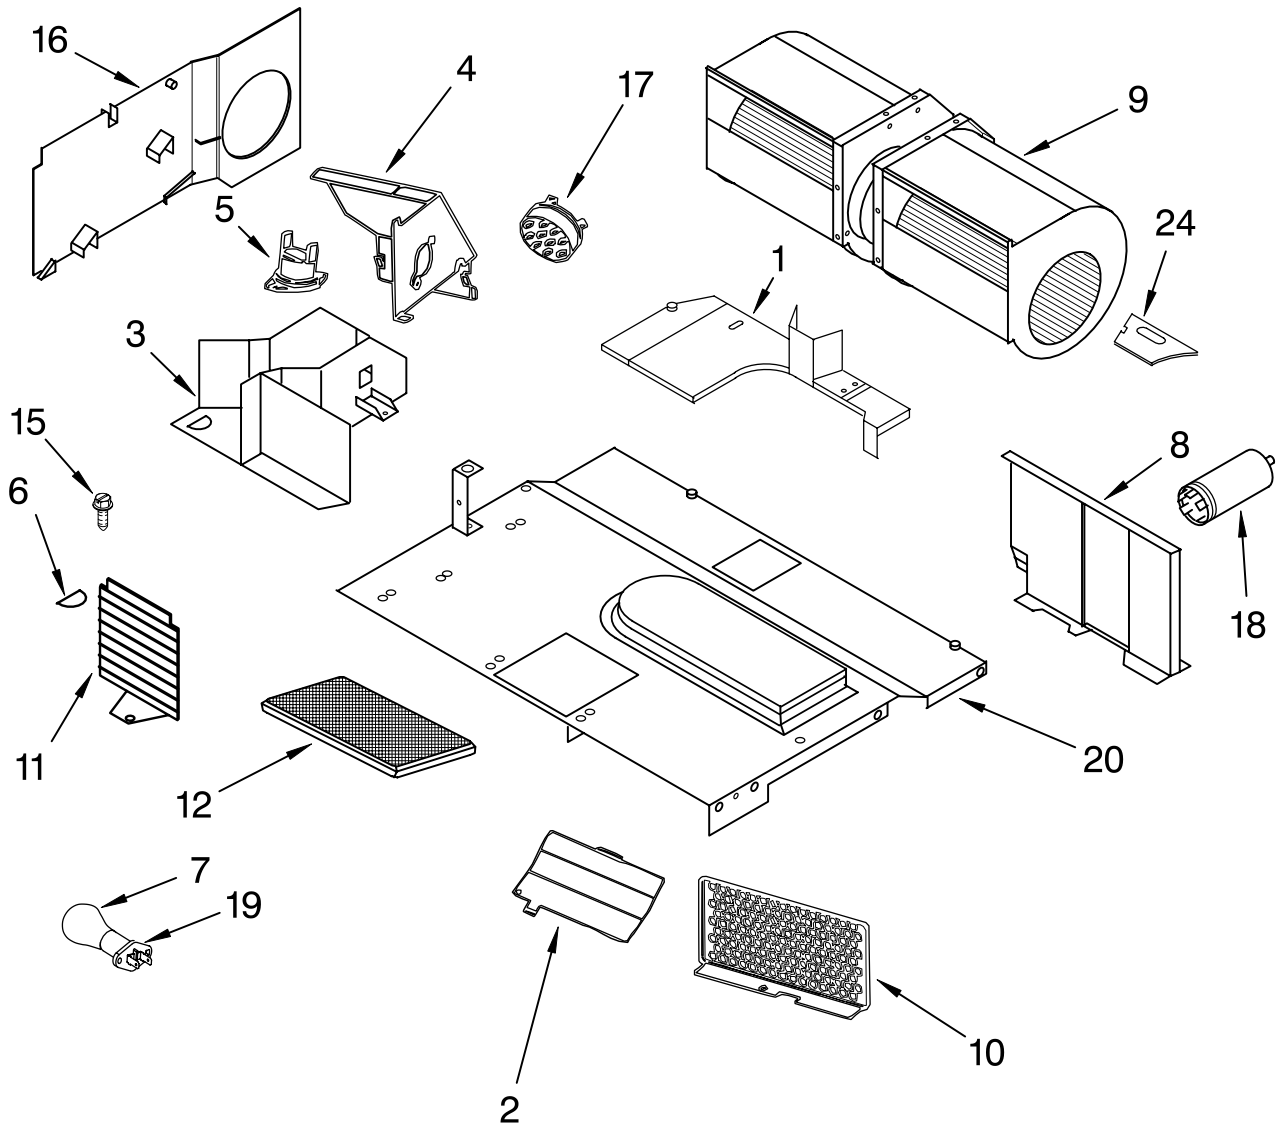

AIR FLOW PARTS

For Models: MH3184XPQ2, MH3184XPB2, MH3184XPT2, MH3184XPS2
(WHITE) (BLACK) (BISCUIT) (STAINLESS)

Illus. No.	Part No.	DESCRIPTION	Illus. No.	Part No.	DESCRIPTION	Illus. No.	Part No.	DESCRIPTION
1	8205350	Deflector, Air	9	8184825	Motor, Fan Assy	17	4393808	Humidity, Sensor
2	8205353	Cover, Lamp	10	8205355	Shield	18	8169561	Filter
3	8205368	Duct, Air	11	8204790	Shield	19	8169539	Holder, Lamp
4	8204789	Bracket, Thermostat	12	8205146	Filter, Charcoal	20	8205351	Base Plate, Air Guide
5	8183703	Thermostat	15	8169474	Screw	24	8185097	Socket, Motor Wire
6	8204676	Cover	16	8205367	Left			
7	8183993	Lamp		8205352	Right			
8	8205354	Air Guide, Back						

FOR ORDERING INFORMATION REFER TO PARTS PRICE LIST