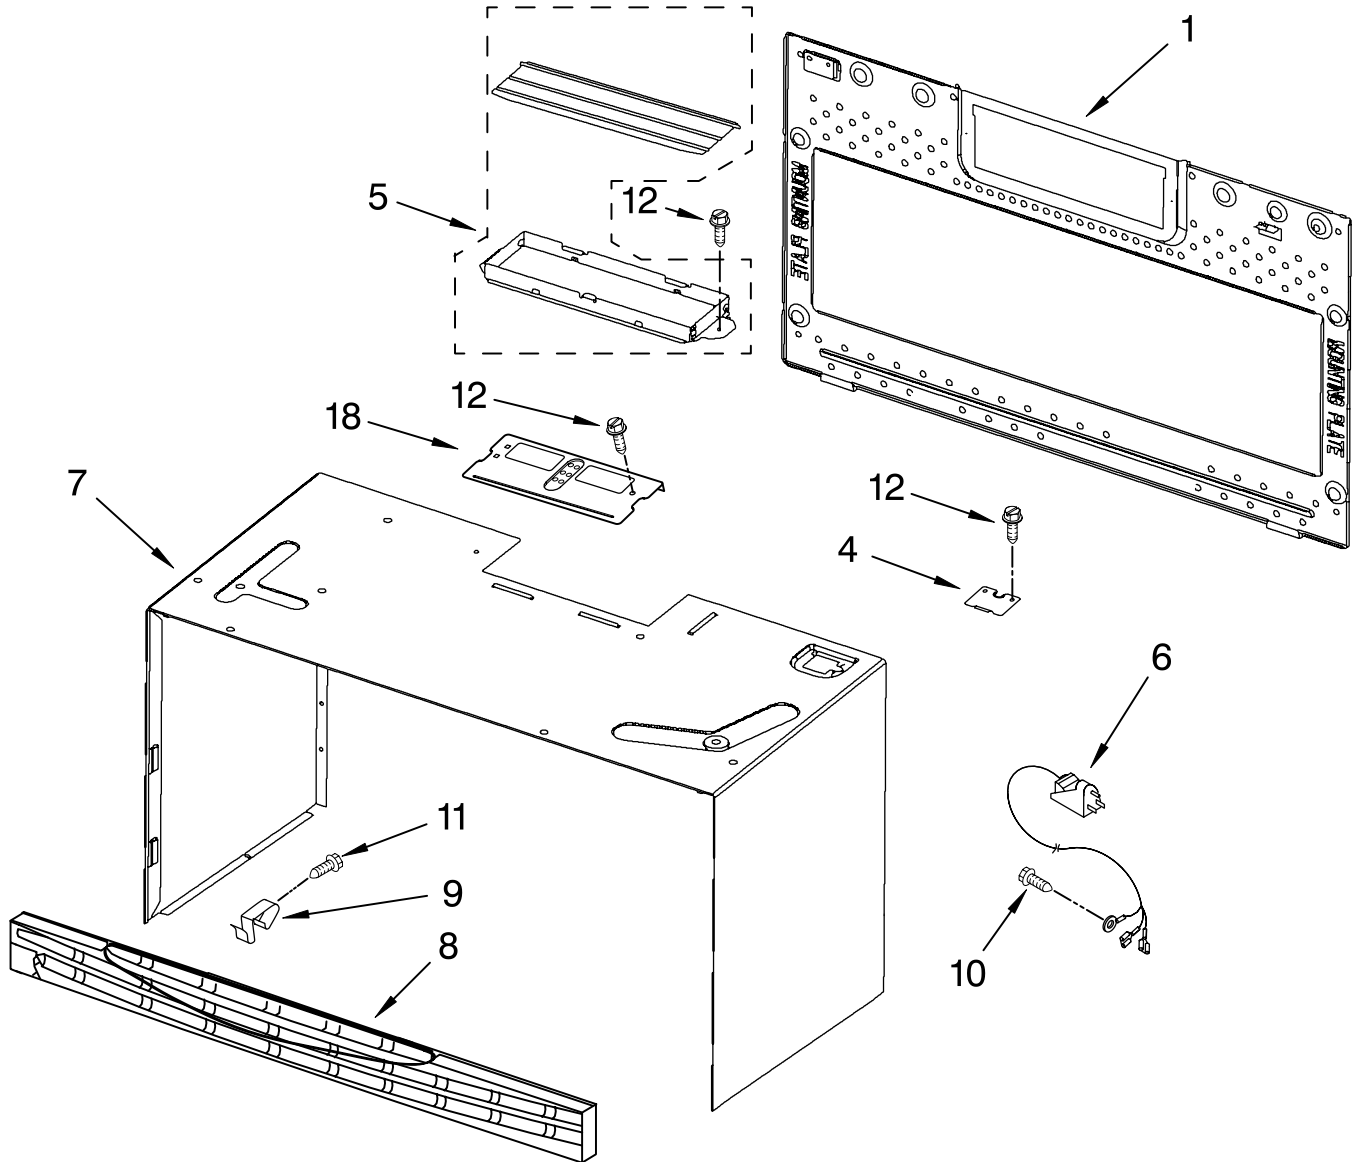

CABINET AND INSTALLATION PARTS

For Model: MH3184XPY1
(UNIVERSAL SILVER)

Illus. No.	Part No.	DESCRIPTION
1	8206172	Plate, Mounting
4	8184897	Lid, Power Cord
5	8205558	Damper Assembly
6	8205808	Cord, Power
7	8205348	Case, Outer

Illus. No.	Part No.	DESCRIPTION
8	8206193	Grille, Vent
9	8184190	Clip, Grille
10	4393836	Screw
11	8169475	Screw
12	4393472	Screw
18	8206192	Plate, Damper

Illus. No.	Part No.	DESCRIPTION
Miscellaneous		
	8169659	Installation, Hardware
	8184731	Template, Upper
	8169704	Screw, Top Mountng
	8205696	Ground Wire Assy
	8205693	H.V. Wire Assy
	8205695	Main Harness
	8206195	Harness, Turntable and Cooktop Lights

FOR ORDERING INFORMATION REFER TO PARTS PRICE LIST