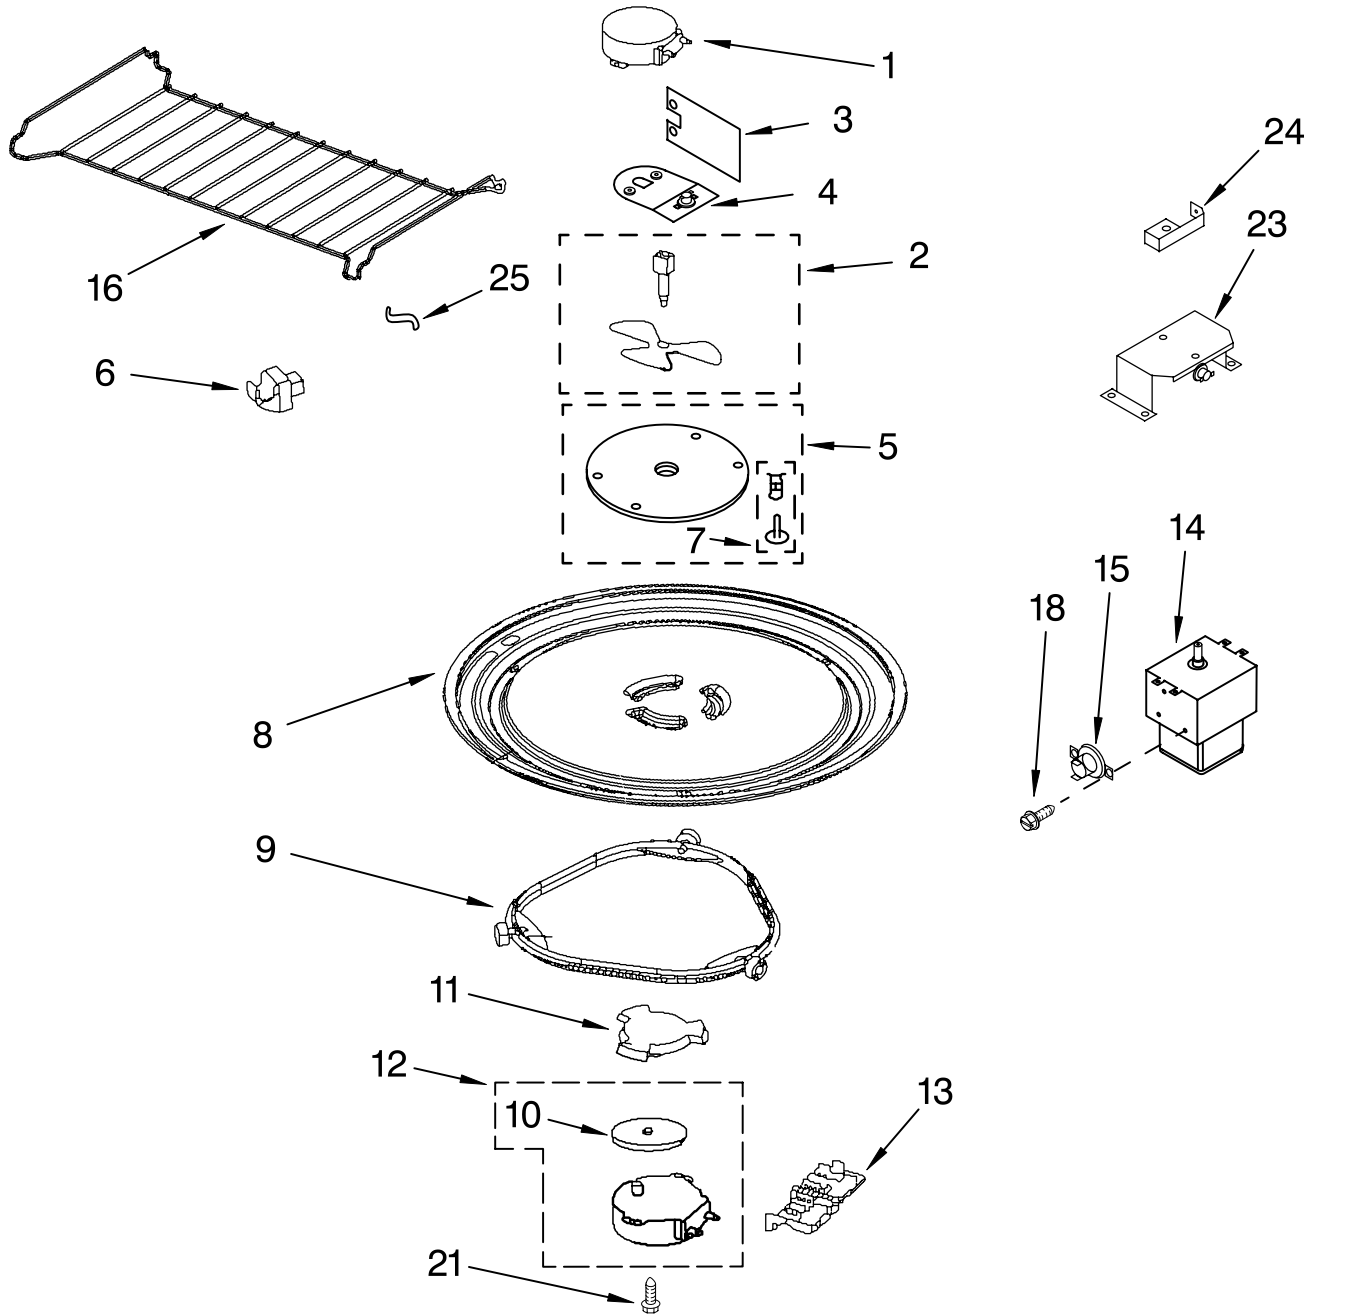

MAGNETRON AND TURNTABLE PARTS

For Model: MH3184XPY1
(UNIVERSAL SILVER)

Illus. No.	Part No.	DESCRIPTION
1	8205044	Motor, Stirrer
2	8205202	Stirrer
3	8205369	Shield, Nomex
4	8184585	Thermostat/Bracket
5	8184604	Cover, Inlet Includes Nails and Bushings
6	8204662	Hook, Rack (4)

Illus. No.	Part No.	DESCRIPTION
7	8184549	Nails/Bushings (5 of each)
8	4393799	Turntable
9	8205778	Ring, Turntable
10	8184109	Spacer, Waterproof
11	8205779	Driver, Turntable
12	8183953	Motor, Turntable
13	4393756	Cover, Terminal

Illus. No.	Part No.	DESCRIPTION
14	8205363	Magnetron
15	8184951	Thermostat
16	8205549	Rack
18	4393838	Screw
21	4393832	Screw
23	8184586	Thermostat/Bracket
24	8184669	Bracket, Plug
25	8205039	Spacer (4)

FOR ORDERING INFORMATION REFER TO PARTS PRICE LIST