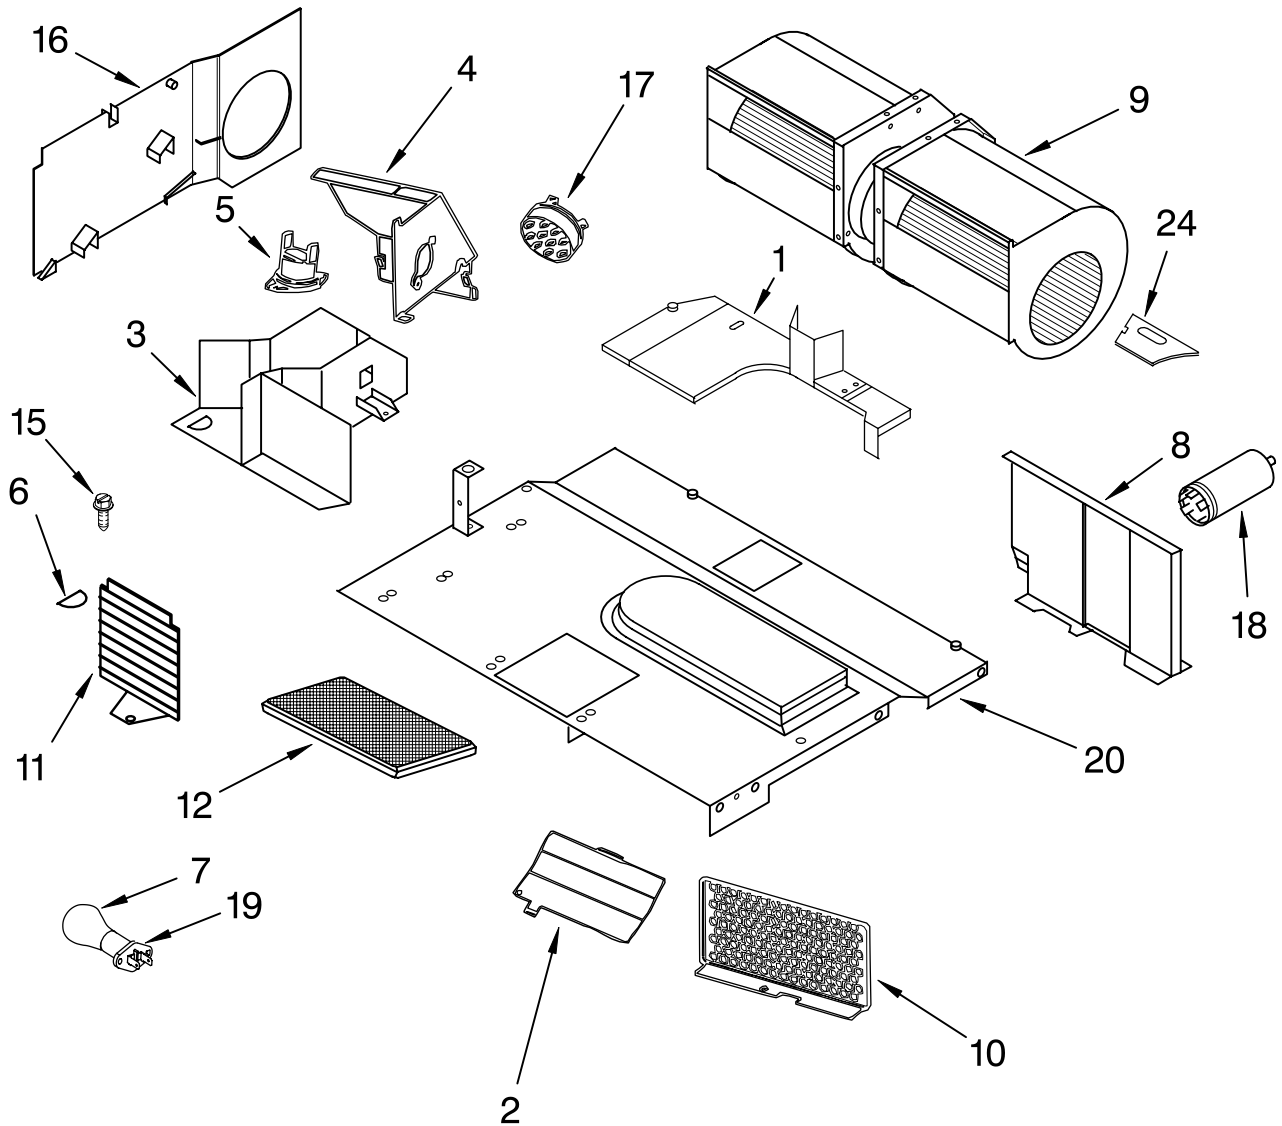

AIR FLOW PARTS

For Model: MH3184XPY1

(UNIVERSAL SILVER)

Illus. No.	Part No.	DESCRIPTION
1	8205350	Deflector, Air
2	8205353	Cover, Lamp
3	8205368	Duct, Air
4	8204789	Bracket, Thermostat
5	8183703	Thermostat
6	8204676	Cover
7	8183993	Lamp
8	8205354	Air Guide, Back

Illus. No.	Part No.	DESCRIPTION
9	8184825	Motor, Fan Assy
10	8205355	Shield
11	8204790	Shield
12	8205146	Filter, Charcoal
15	8169474	Screw
16	8205367	Left Air Guide
	8205352	Right Air Guide

Illus. No.	Part No.	DESCRIPTION
17	4393808	Humidity, Sensor
18	8169561	Filter
19	8169539	Holder, Lamp
20	8205351	Base Plate, Air Guide
24	8185097	Socket, Motor Wire

FOR ORDERING INFORMATION REFER TO PARTS PRICE LIST