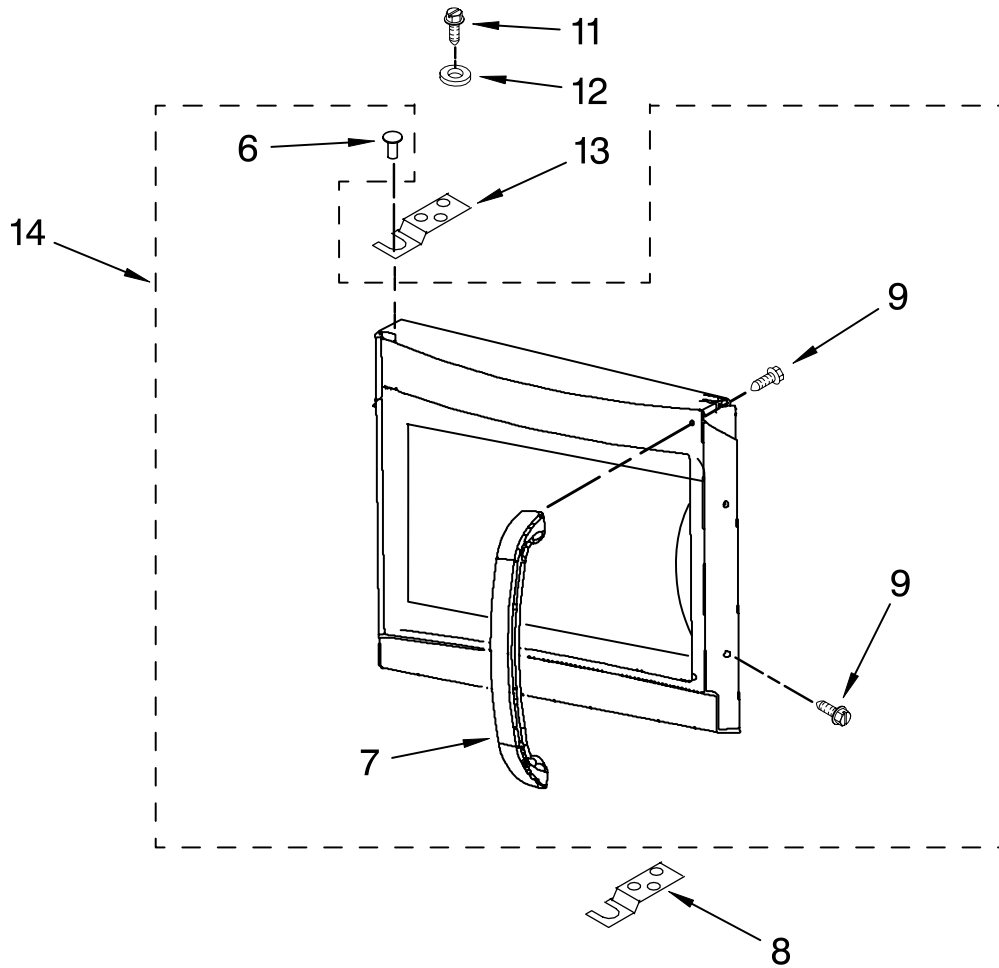

CONTROL PANEL PARTS

For Model: MH3184XPY1
(UNIVERSAL SILVER)

Microwave Oven
1.8 Cu. Ft.

Illus. No.	Part No.	DESCRIPTION
1	8204920	Literature U & C Guide
	8205606	Tech Sheet
	8190419	Instructn, Install
	8205810	Cook Guide Label
3	8205375	Panel Asy, Control Includes Lens and Membrane Switch
4	8205378	Bracket, Control
6	8205379	Microcomputer

Literature Parts

FOR ORDERING INFORMATION REFER TO PARTS PRICE LIST

DOOR PARTS

For Model: MH3184XPY1

(UNIVERSAL SILVER)

Illus. No.	Part No.	DESCRIPTION
6	8184922	Pivot, Door
7	8206176	Handle, Door
8	8204678	Lower Hinge
9	8169479	Screw
11	8204690	Screw
12	8204691	Washer
13	8204679	Upper Hinge
14	8206194	Complete Door

Illus.	Part	
No.	No.	DESCRIPTION
1	8205096	Reflector, Lamp
2	8183993	Lamp
4	8184001	Filter, Grease
5	8205366	Plate, Bottom
6	8184141	Glass, Lamp
7	8184889	Holder, Glass
8	4393697	Switch, Micro Primary/Secondary
10	4393599	Switch, Micro
11	8169438	Spring, Interlock
12	8205211	Plate, Cam
13	8185189	Support, Interlock
14	8205362	Fan, DC 12 Volt
15	8205364	Housing, Fan
17	8205357	Diffuser, Housing
19	8185190	Rod-Locking Link
20	8184093	Capacitor, 125 V
22	8205356	Plate, Side
24	4393598	Switch, Micro
25	8184202	Cover, Terminal
26	8184091	Motor, Capacitor
27	8184312	Holder, Fuse
28	4393308	Fuse
30	8184199	Screw
31	4393835	Screw
32	8184200	Screw
34	8169477	Screw
36	8169539	Holder, Lamp
38	8205933	Transformer, H.V.
39	8205359	Bracket, Capacitor
40	8205360	Capacitor, H.V.
41	8205361	Diode, H.V.
42	8205365	Chassis