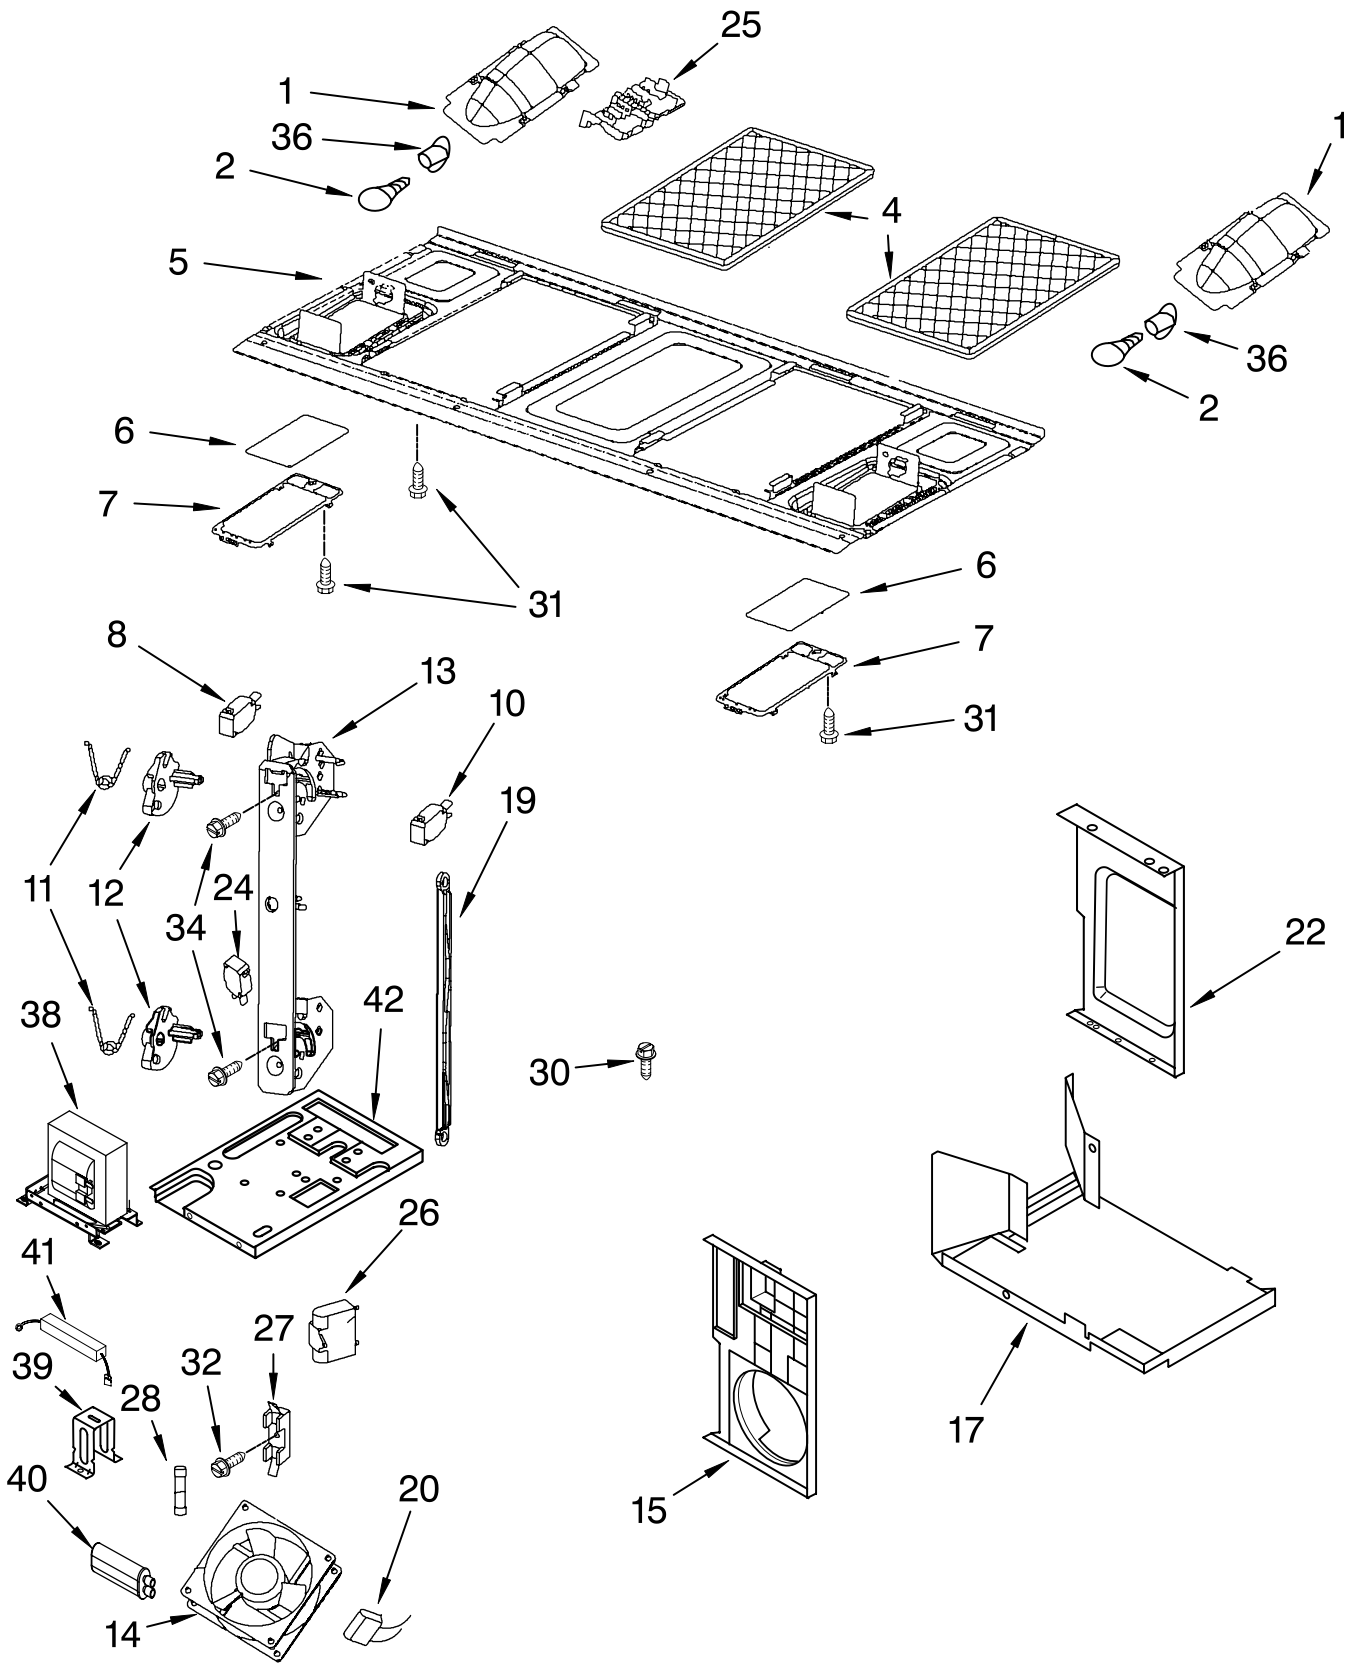

INTERIOR AND VENTILATION PARTS

For Model: MH3184XPY1

(UNIVERSAL SILVER)

FOR ORDERING INFORMATION REFER TO PARTS PRICE LIST

INTERIOR AND VENTILATION PARTS

For Model: MH3184XPY1
(UNIVERSAL SILVER)

Illus.	Part	
No.	No.	DESCRIPTION
1	8205096	Reflector, Lamp
2	8183993	Lamp
4	8184001	Filter, Grease
5	8205366	Plate, Bottom
6	8184141	Glass, Lamp
7	8184889	Holder, Glass
8	4393697	Switch, Micro Primary/Secondary
10	4393599	Switch, Micro
11	8169438	Spring, Interlock
12	8205211	Plate, Cam
13	8185189	Support, Interlock
14	8205362	Fan, DC 12 Volt
15	8205364	Housing, Fan
17	8205357	Diffuser, Housing
19	8185190	Rod-Locking Link
20	8184093	Capacitor, 125 V
22	8205356	Plate, Side
24	4393598	Switch, Micro
25	8184202	Cover, Terminal
26	8184091	Motor, Capacitor
27	8184312	Holder, Fuse
28	4393308	Fuse
30	8184199	Screw
31	4393835	Screw
32	8184200	Screw
34	8169477	Screw
36	8169539	Holder, Lamp
38	8205933	Transformer, H.V.
39	8205359	Bracket, Capacitor
40	8205360	Capacitor, H.V.
41	8205361	Diode, H.V.
42	8205365	Chassis

FOR ORDERING INFORMATION REFER TO PARTS PRICE LIST