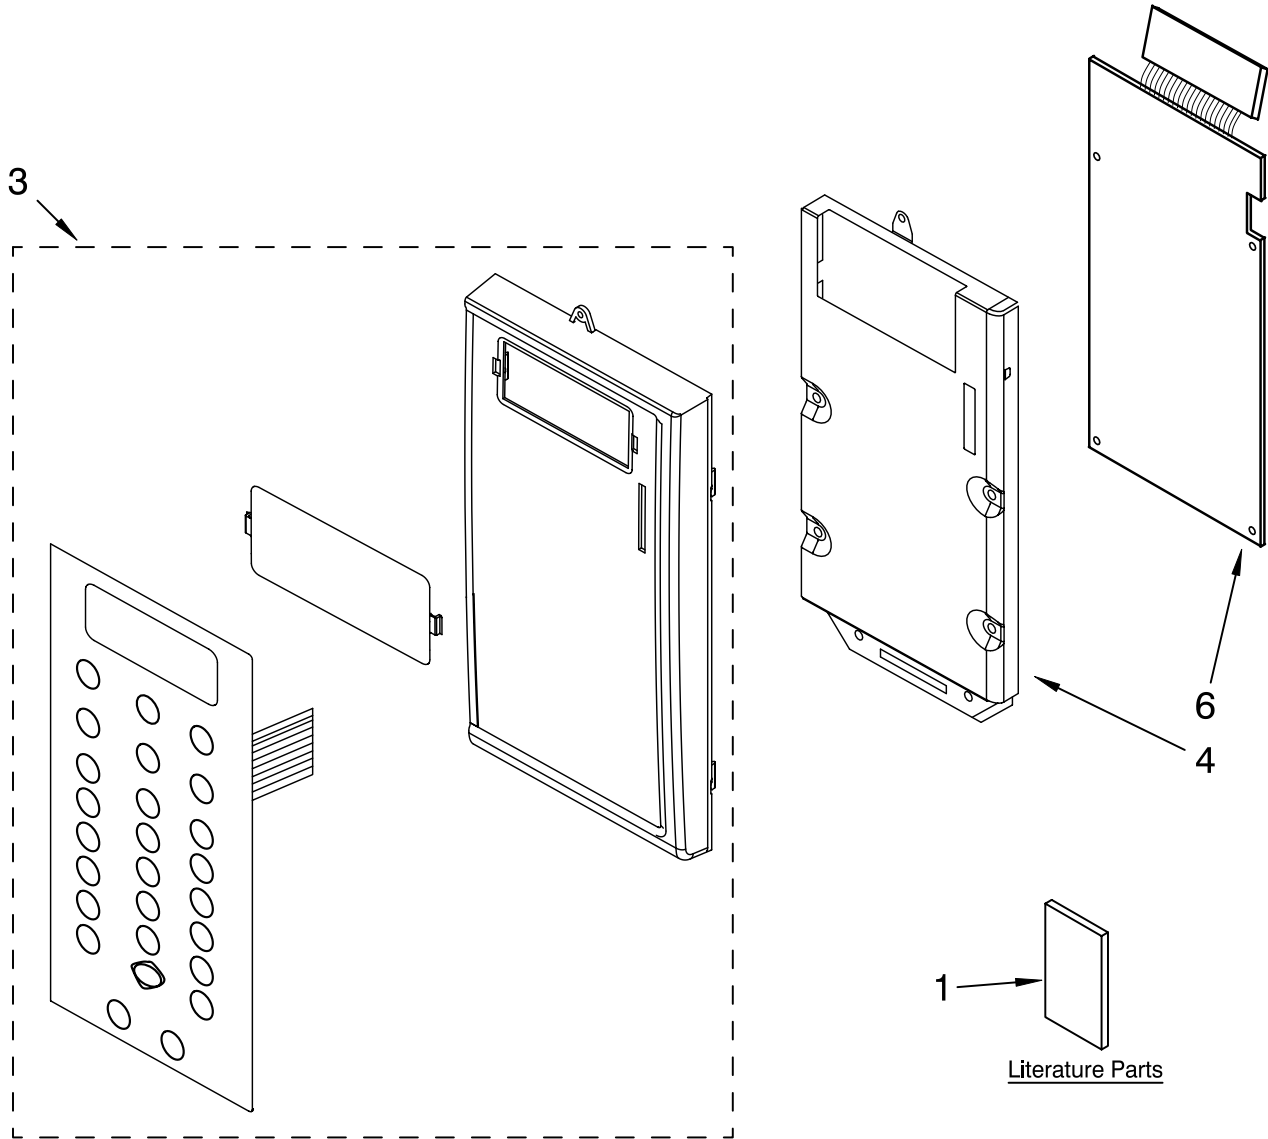

CONTROL PANEL PARTS

For Model: MH3184XPY1
(UNIVERSAL SILVER)

Microwave Oven
1.8 Cu. Ft.

Illus. No.	Part No.	DESCRIPTION
1	8204920	Literature U & C Guide
	8205606	Tech Sheet
	8190419	Instructn, Install
	8205810	Cook Guide Label
3	8205375	Panel Asy, Control Includes Lens and Membrane Switch
4	8205378	Bracket, Control
6	8205379	Microcomputer

Literature Parts

FOR ORDERING INFORMATION REFER TO PARTS PRICE LIST

DOOR PARTS

For Model: MH3184XPY1

(UNIVERSAL SILVER)

Illus. No.	Part No.	DESCRIPTION
6	8184922	Pivot, Door
7	8206176	Handle, Door
8	8204678	Lower Hinge
9	8169479	Screw
11	8204690	Screw
12	8204691	Washer
13	8204679	Upper Hinge
14	8206194	Complete Door