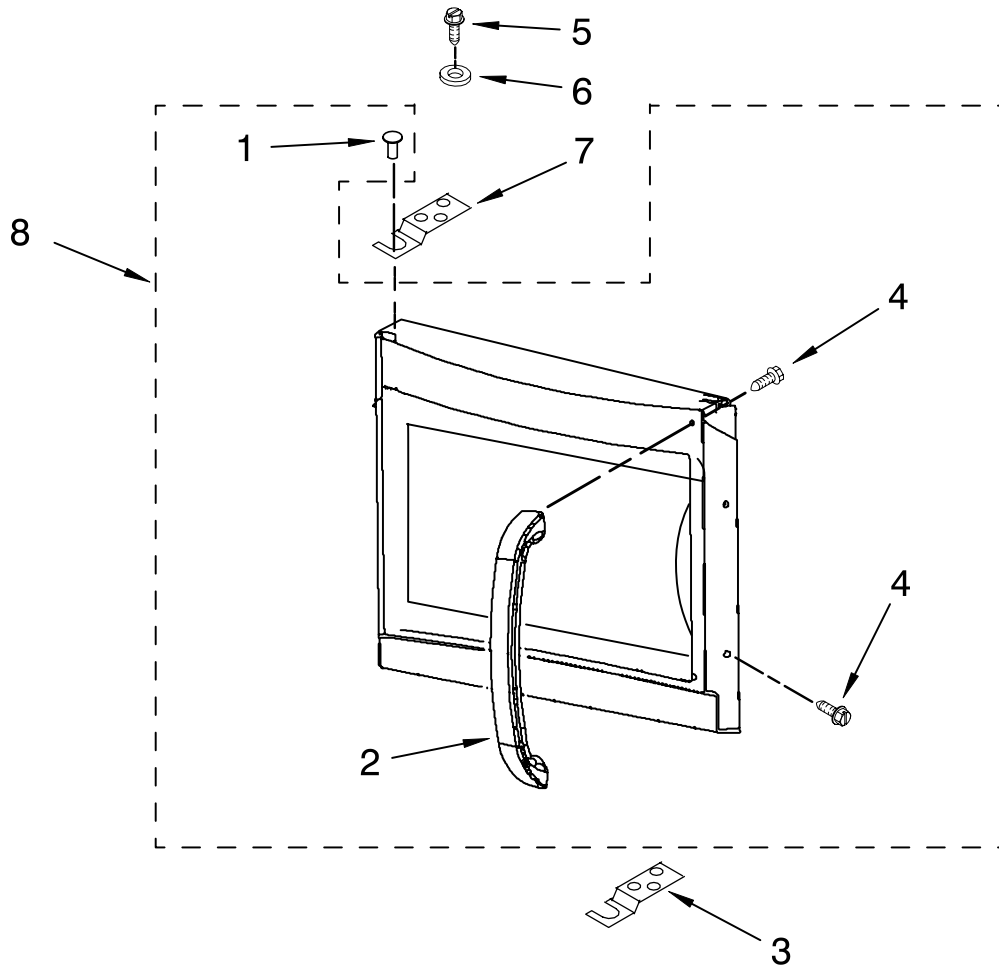

CONTROL PANEL PARTS

For Models: MH3184XPQ5, MH3184XPB5, MH3184XPS5, MH3184XPY5
 (White) (Black) (Stainless) (Universal Silver)

Microwave Oven
 1.8 Cu. Ft.

Illus. No.	Part No.	DESCRIPTION
1		Literature
	W10170440	U & C Guide
	W10132021	Tech Sheet
	8205810	Cook Guide Label
2		Panel Asy, Control
		Includes Lens and Membrane Switch
	8205374	White
	8205376	Black
	8205375	Stainless
3	W10114256	Bracket, Control
4	W10233386	Microcomputer

Literature Parts

FOR ORDERING INFORMATION REFER TO PARTS PRICE LIST

DOOR PARTS

For Models: MH3184XPQ5, MH3184XPB5, MH3184XPS5, MH3184XPY5
 (White) (Black) (Stainless) (Universal Silver)

Illus. No.	Part No.	DESCRIPTION
1	8184922	Pivot, Door
2		Handle, Door
	W10113945	White
	8206176	Stainless
	8205829	Black
3	W10256901	Lower Hinge
4	8169479	Screw
5	8204690	Screw
6	8204691	Washer
7	W10256902	Upper Hinge
8		Complete Door
	8205370	White
	8205371	Stainless
	8206194	Universal Silver
	8205372	Black