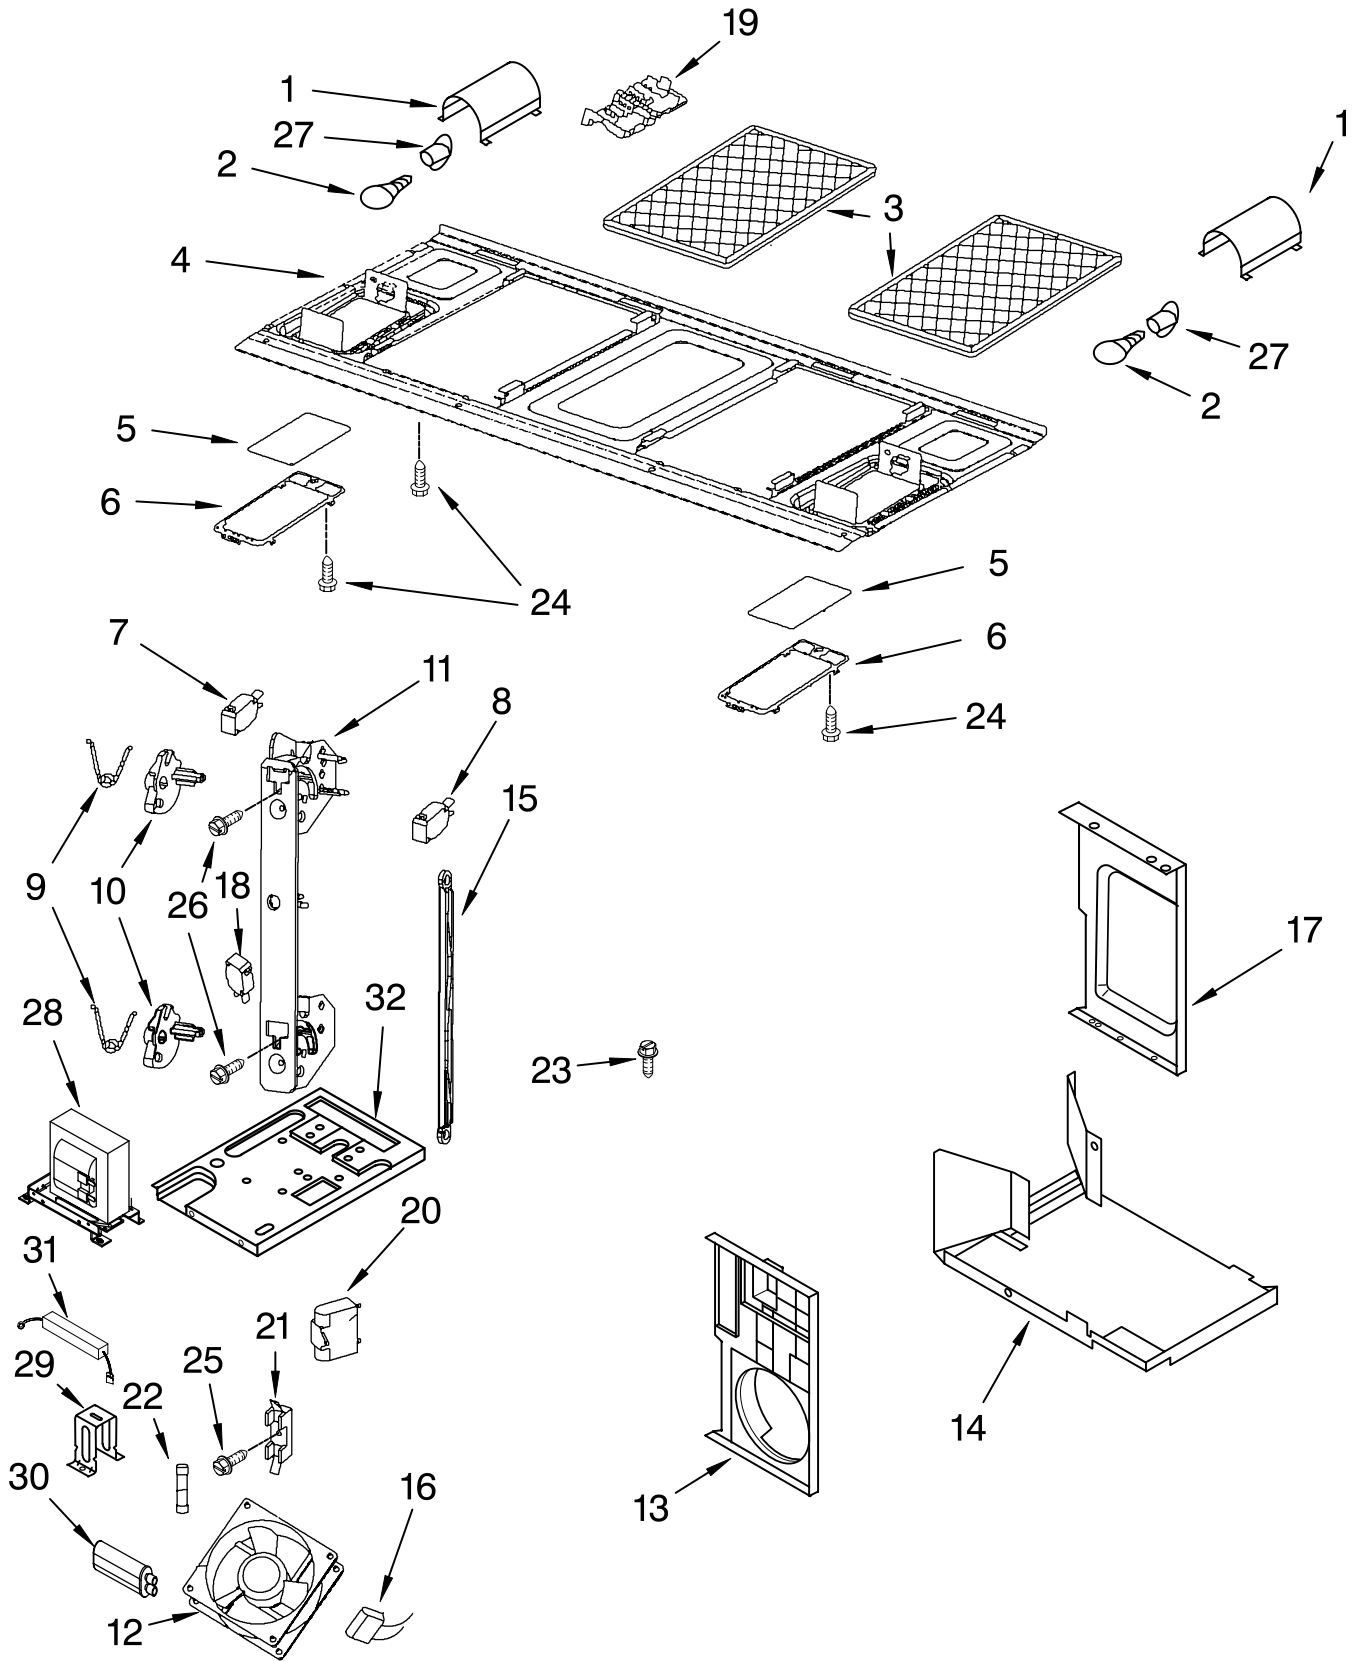

INTERIOR AND VENTILATION PARTS

For Models: MH3184XPQ5, MH3184XPB5, MH3184XPS5, MH3184XPY5

(White) (Black) (Stainless) (Universal Silver)

FOR ORDERING INFORMATION REFER TO PARTS PRICE LIST

INTERIOR AND VENTILATION PARTS

For Models: MH3184XPQ5, MH3184XPB5, MH3184XPS5, MH3184XPY5
(White) (Black) (Stainless) (Universal Silver)

Illus. No.	Part No.	DESCRIPTION
1	8205096	Reflector, Lamp
2	8183993	Lamp
3	8184001	Filter, Grease
4	W10244597	Plate, Bottom
5	8184141	Glass, Lamp
6	8184889	Holder, Glass
7	W10211972	Switch, Micro Primary/Secondary
8	W10211974	Switch, Micro
9	8169438	Spring, Interlock
10	8205211	Plate, Cam
11	8185189	Support, Interlock
12	W10239608	Fan, DC 12 Volt
13	8205364	Housing, Fan
14	8205357	Diffuser, Housing
15	8185190	Rod-Locking Link
16	8184091	Capacitor, 125 V
17	8206455	Plate, Side
18	W10211973	Switch, Micro
19	8184202	Cover, Terminal
20	8184091	Motor, Capacitor
21	W10117908	Holder, Fuse
22	W10138793	Fuse
23	8184199	Screw
24	4393835	Screw
25	8184200	Screw
26	8169477	Screw
27	W10210878	Holder, Lamp
28	8206456	Transformer, H.V.
29	8206457	Bracket, Capacitor
30	W10258597	Capacitor, H.V.
31	W10163432	Diode, H.V.
32	8206567	Chassis

FOR ORDERING INFORMATION REFER TO PARTS PRICE LIST