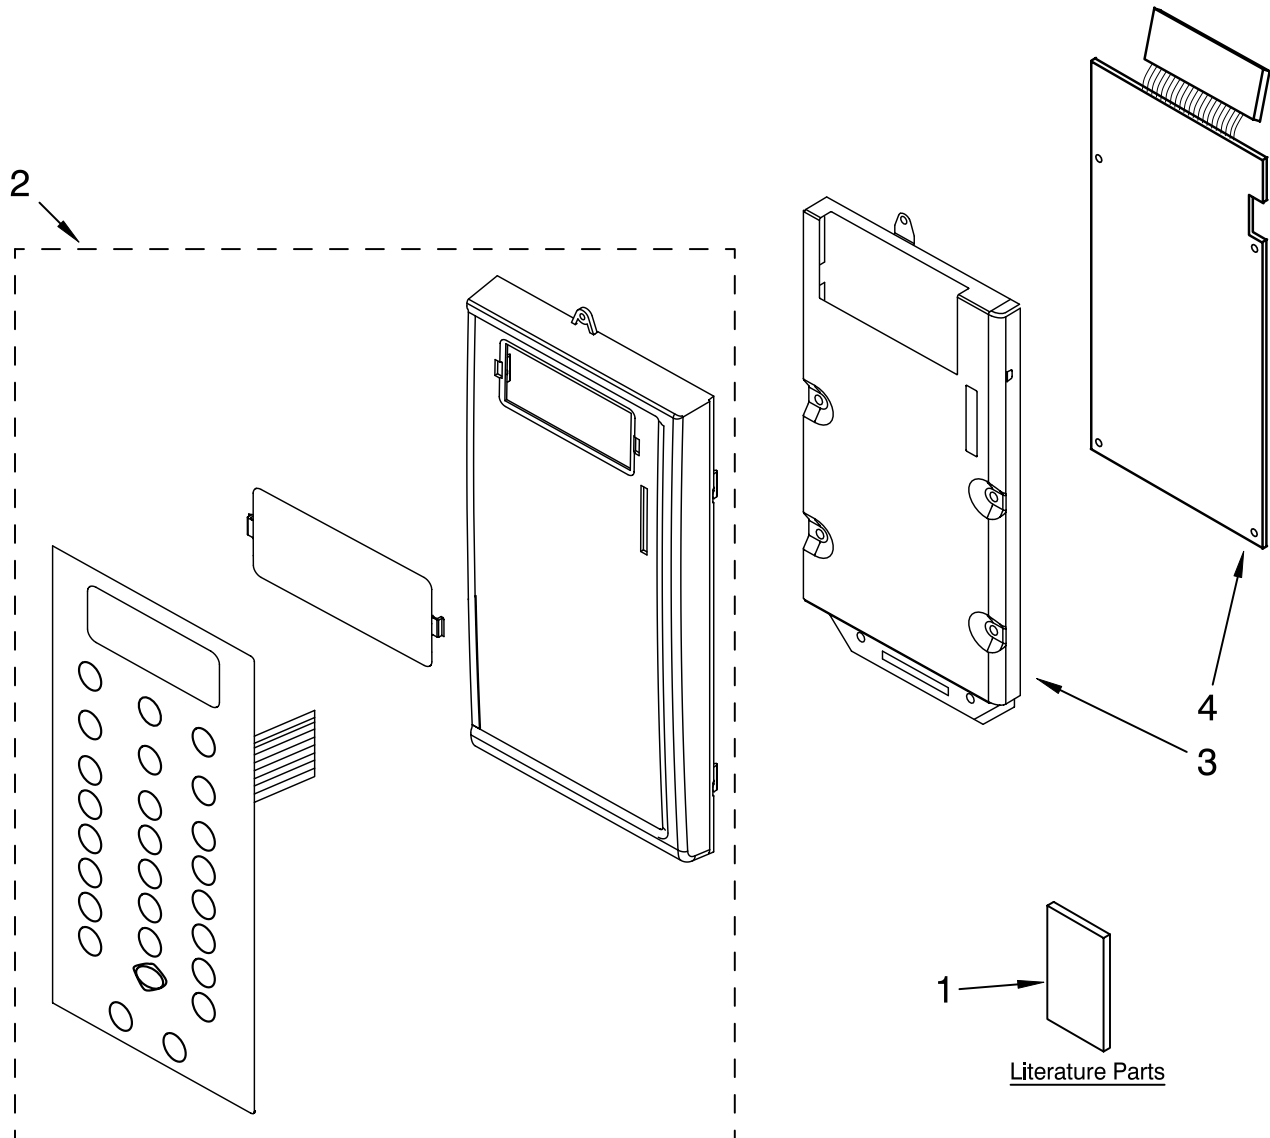

CONTROL PANEL PARTS

For Models: MH3184XPQ5, MH3184XPB5, MH3184XPS5, MH3184XPY5
 (White) (Black) (Stainless) (Universal Silver)

Microwave Oven
 1.8 Cu. Ft.

Illus. No.	Part No.	DESCRIPTION
1		Literature
	W10170440	U & C Guide
	W10132021	Tech Sheet
	8205810	Cook Guide Label
2		Panel Asy, Control
		Includes Lens and Membrane Switch
	8205374	White
	8205376	Black
	8205375	Stainless
3	W10114256	Bracket, Control
4	W10233386	Microcomputer

Literature Parts

FOR ORDERING INFORMATION REFER TO PARTS PRICE LIST

DOOR PARTS

For Models: MH3184XPQ5, MH3184XPB5, MH3184XPS5, MH3184XPY5
 (White) (Black) (Stainless) (Universal Silver)

Illus. No.	Part No.	DESCRIPTION
1	8184922	Pivot, Door
2		Handle, Door
	W10113945	White
	8206176	Stainless
	8205829	Black
3	W10256901	Lower Hinge
4	8169479	Screw
5	8204690	Screw
6	8204691	Washer
7	W10256902	Upper Hinge
8		Complete Door
	8205370	White
	8205371	Stainless
	8206194	Universal Silver
	8205372	Black