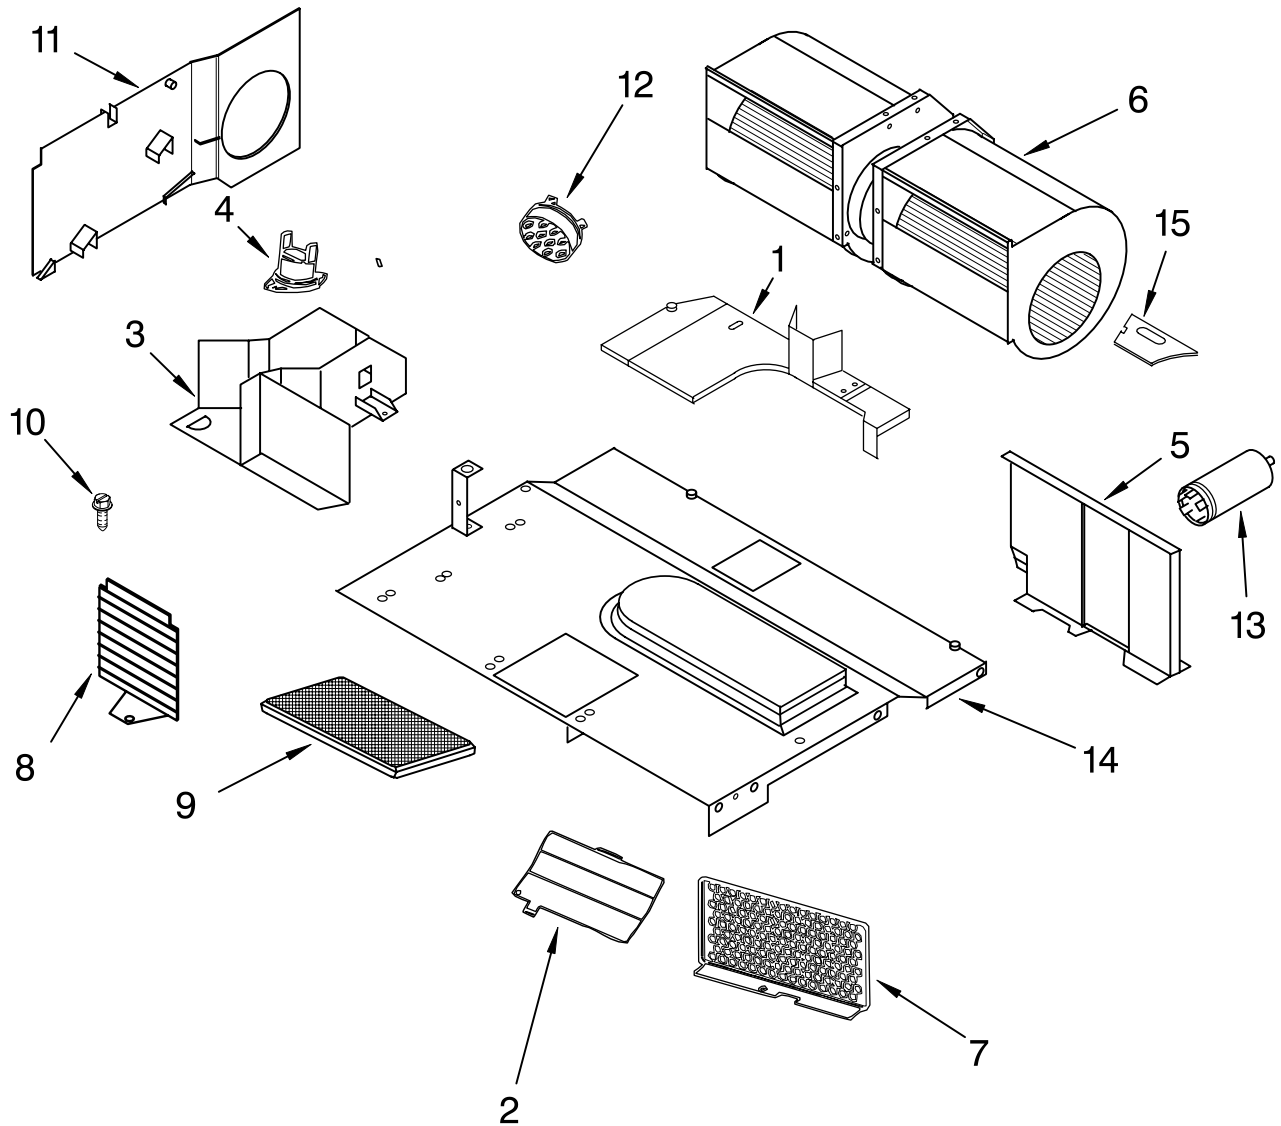

AIR FLOW PARTS

For Models: MH3184XPQ5, MH3184XPB5, MH3184XPS5, MH3184XPY5
(White) (Black) (Stainless) (Universal Silver)

Illus. No.	Part No.	DESCRIPTION
1	W10258595	Deflector, Air
2	8206453	Cover, Lamp
3	8205368	Duct, Air
4	8183703	Thermostat
5	8205354	Air Guide, Back
6	W10117942	Motor, Fan Assy

Illus. No.	Part No.	DESCRIPTION
7	8205355	Shield
8	8206460	Shield
9	8205146	Filter, Charcoal
10	8169474	Screw

Illus. No.	Part No.	DESCRIPTION
11		Air Guide
	8205367	Left
	8205352	Right
12	8206446	Humidity, Sensor
13	8206624	Filter
14	8205351	Base Plate, Air Guide
15	W10139750	Socket, Motor Wire

FOR ORDERING INFORMATION REFER TO PARTS PRICE LIST