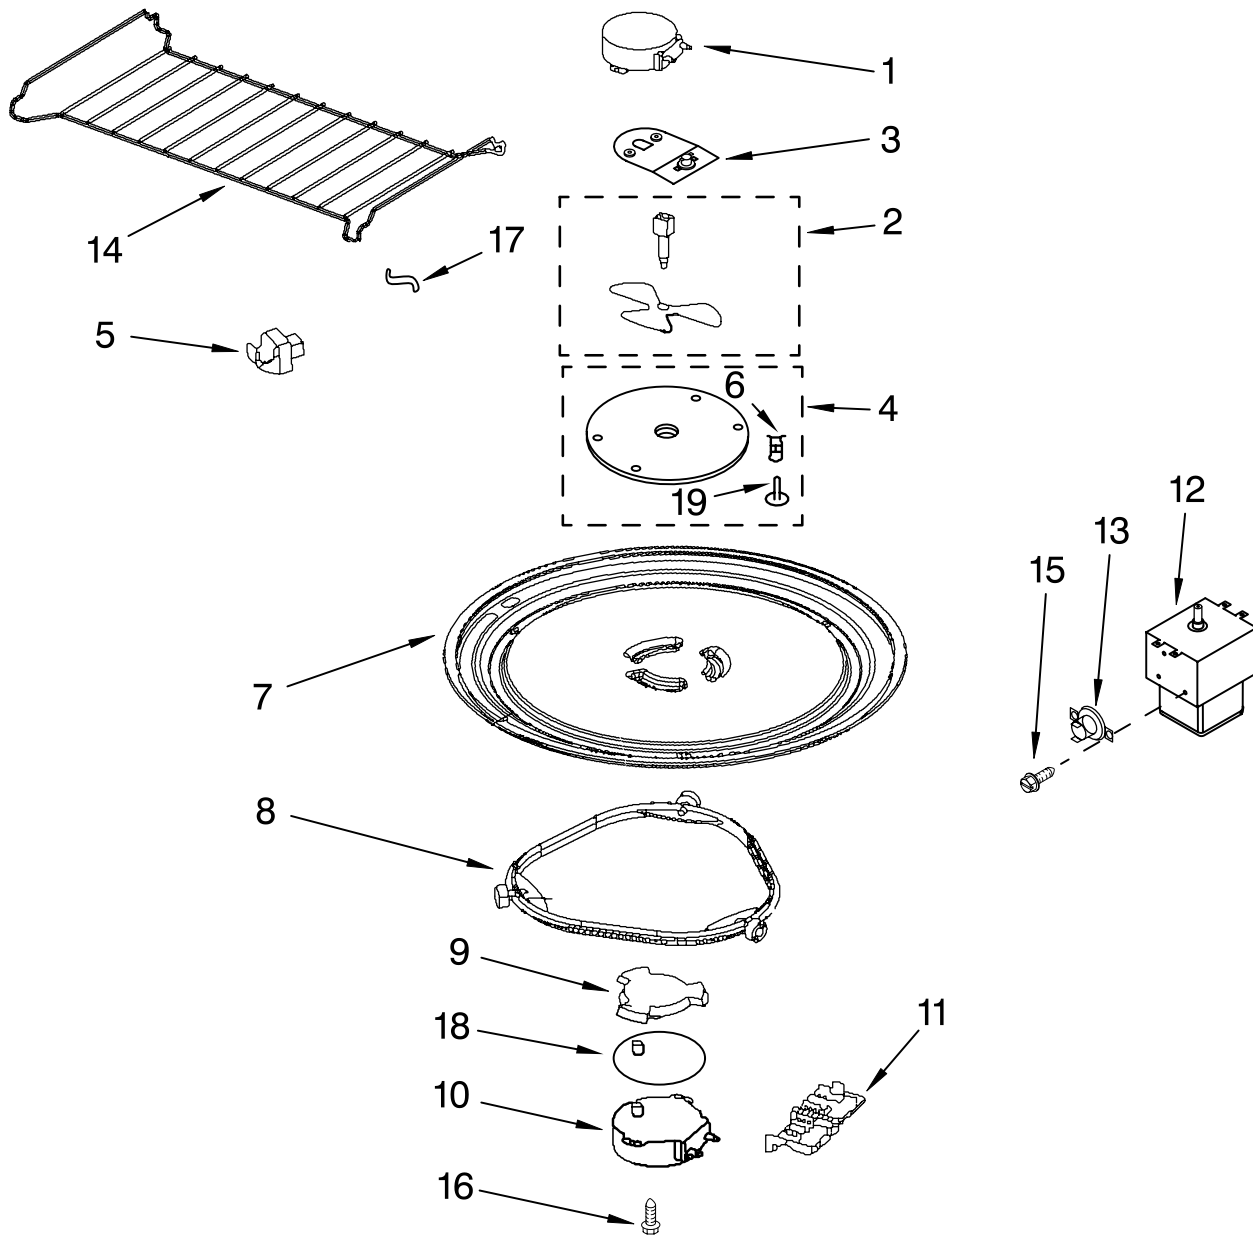

MAGNETRON AND TURNTABLE PARTS

For Models: MH3184XPQ5, MH3184XPB5, MH3184XPS5, MH3184XPY5
(White) (Black) (Stainless) (Universal Silver)

Illus. No.	Part No.	DESCRIPTION
1	8205044	Motor, Stirrer
2	8205202	Stirrer Shaft/Blade
3	8206454	Thermostat/Bracket
4	8184476	Cover, Inlet Includes Nails and Bushings

Illus. No.	Part No.	DESCRIPTION
5	8206118	Hook, Rack (4)
6	8204659	Bushings (4 of each)
7	4393799	Turntable
8	8206227	Ring, Turntable
9	8206228	Driver, Turntable
10	W10210848	Motor, Turntable
11	W10253653	Cover, Terminal

Illus. No.	Part No.	DESCRIPTION
12	W10222507	Magnetron
13	8184951	Thermostat
14	8205549	Rack
15	4393838	Screw
16	4393832	Screw
17	W10107780	Spacer (4)
18	8184109	Washer
19	8204660	Nail, Plastic

FOR ORDERING INFORMATION REFER TO PARTS PRICE LIST