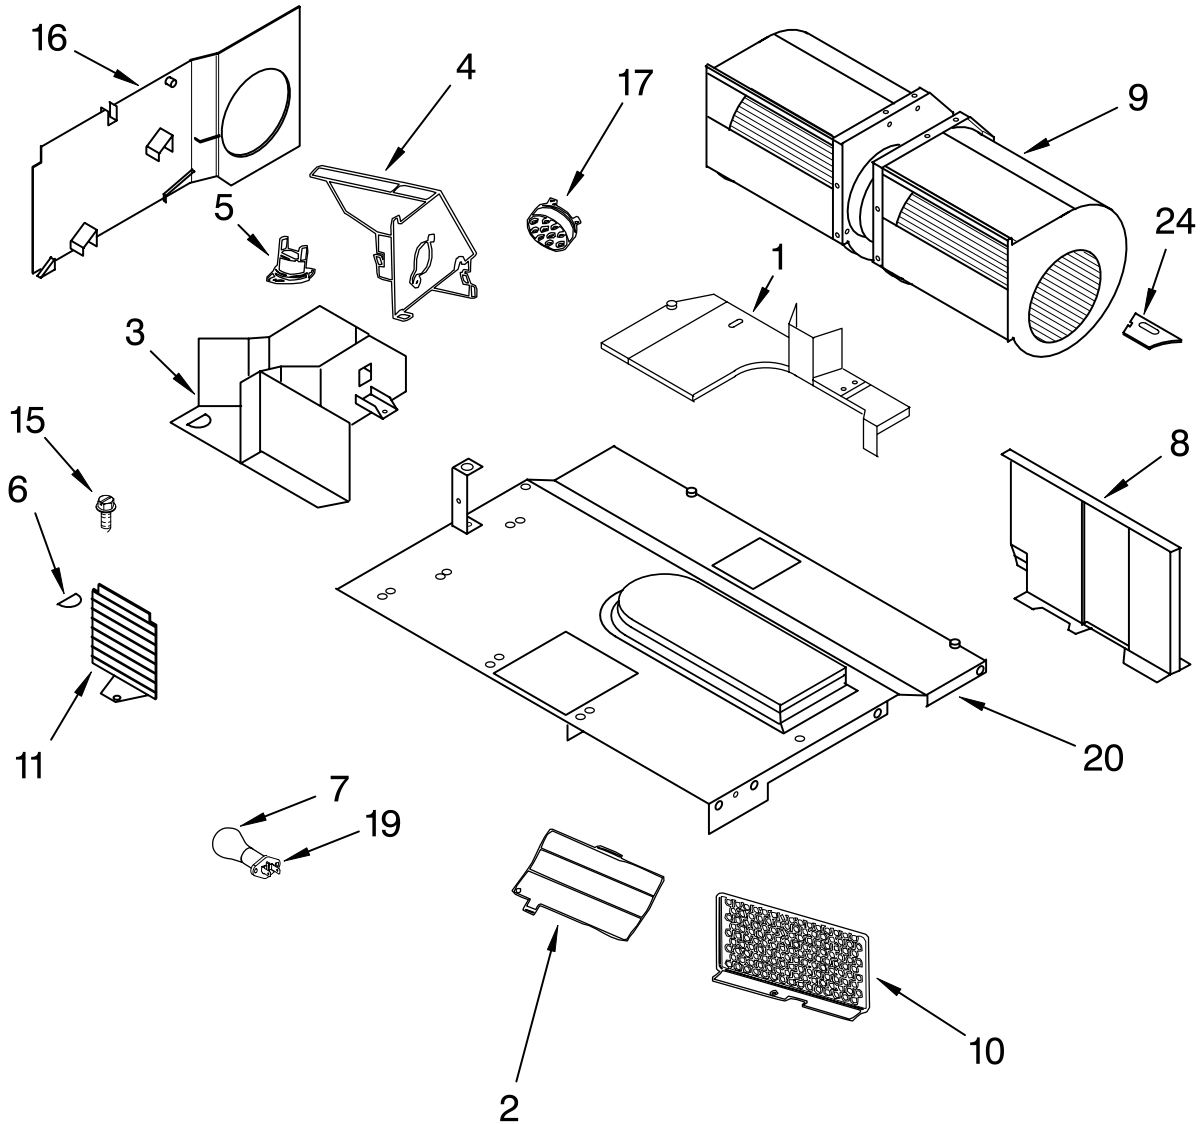

AIR FLOW PARTS

For Models: MH3184XPQ0, MH3184XPB0, MH3184XPT0, MH3184XPS0
(WHITE) (BLACK) (BISCUIT) (STAINLESS)

Illus. No.	Part No.	DESCRIPTION
1	8205350	Deflector, Air
2	8205353	Cover, Lamp
3	8205368	Duct, Air
4	8204789	Bracket, Thermostat
5	8183703	Thermostat
6	8204676	Cover
7	8183993	Lamp

Illus. No.	Part No.	DESCRIPTION
8	8205354	Air Guide, Back
9	8184825	Motor, Fan Assy
10	8205355	Shield
11	8204790	Shield
15	8169474	Screw

Illus. No.	Part No.	DESCRIPTION
16	8205367	Air Guide Left
	8205352	Right
17	4393808	Humidity, Sensor
19	8169539	Holder, Lamp
20	8205351	Base Plate, Air Guide
24	8185097	Socket, Motor Wire

FOR ORDERING INFORMATION REFER TO PARTS PRICE LIST