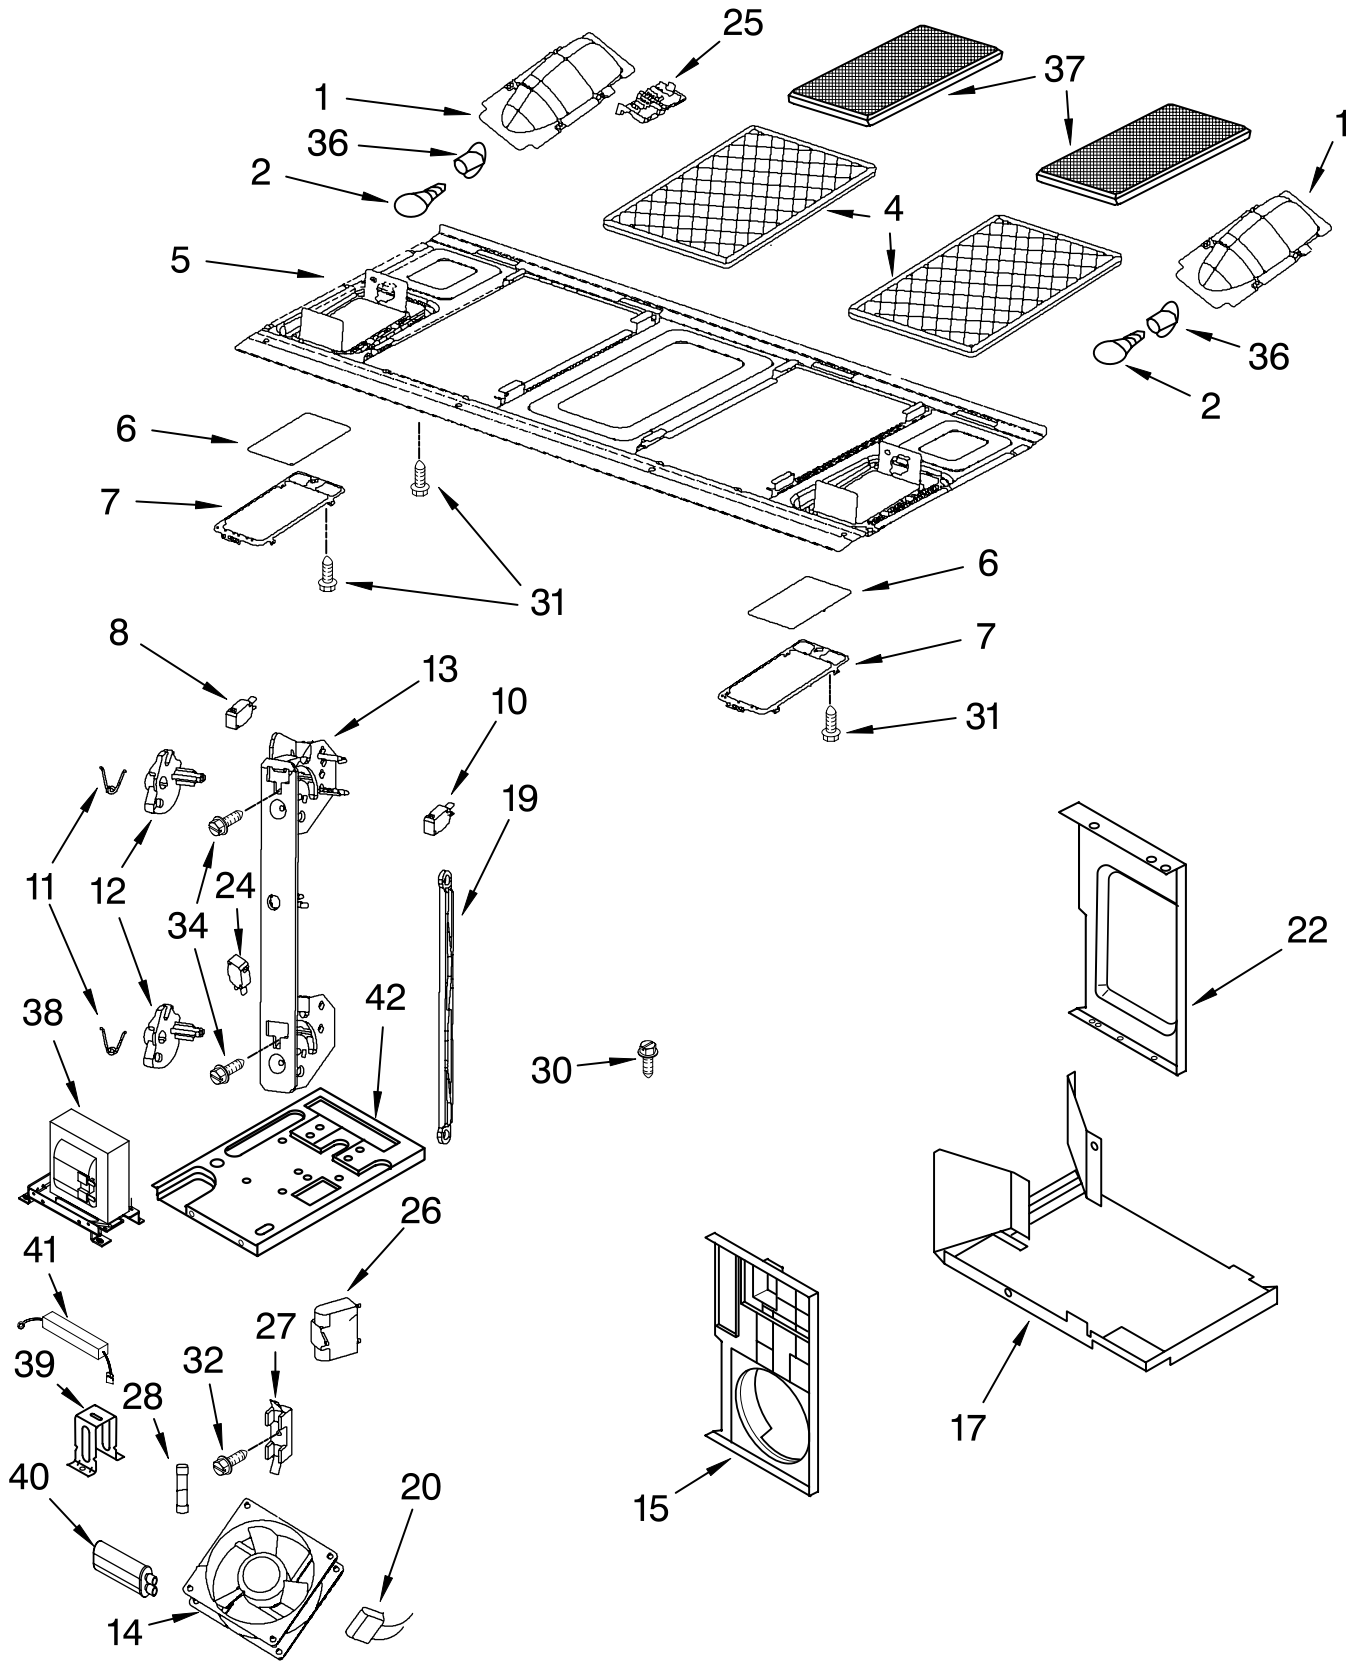

INTERIOR AND VENTILATION PARTS

For Models: MH3184XPQ0, MH3184XPB0, MH3184XPT0, MH3184XPS0
(WHITE) (BLACK) (BISCUIT) (STAINLESS)

FOR ORDERING INFORMATION REFER TO PARTS PRICE LIST

INTERIOR AND VENTILATION PARTS

For Models: MH3184XPQ0, MH3184XPB0, MH3184XPT0, MH3184XPS0
(WHITE) (BLACK) (BISCUIT) (STAINLESS)

Illus. No.	Part No.	DESCRIPTION
1	8205096	Reflector, Lamp
2	8183993	Lamp
4	8184001	Filter, Grease
5	8205366	Plate, Bottom
6	8184141	Glass, Lamp
7	8184889	Holder, Glass
8	4393697	Switch, Micro Primary/Secondary
10	4393599	Switch, Micro
11	8169438	Spring, Interlock
12	8205211	Plate, Cam
13	8185189	Support, Interlock
14	8205362	Fan, DC 12 Volt
15	8205364	Housing, Fan
17	8205357	Diffuser, Housing
19	8185190	Rod-Locking Link
20	8184093	Capacitor, 125 V
22	8205356	Plate, Side
24	4393598	Switch, Micro
25	8184202	Cover, Terminal
26	8184091	Motor, Capacitor
27	8184312	Holder, Fuse
28	4393308	Fuse
30	8184199	Screw
31	4393835	Screw
32	8184200	Screw
34	8169477	Screw
36	8169539	Holder, Lamp
37	8205146	Filter, Charcoal
38	8205358	Transformer, H.V.
39	8205359	Bracket, Capacitor
40	8205360	Capacitor, H.V.
41	8205361	Diode, H.V.
42	8205365	Chassis

FOR ORDERING INFORMATION REFER TO PARTS PRICE LIST