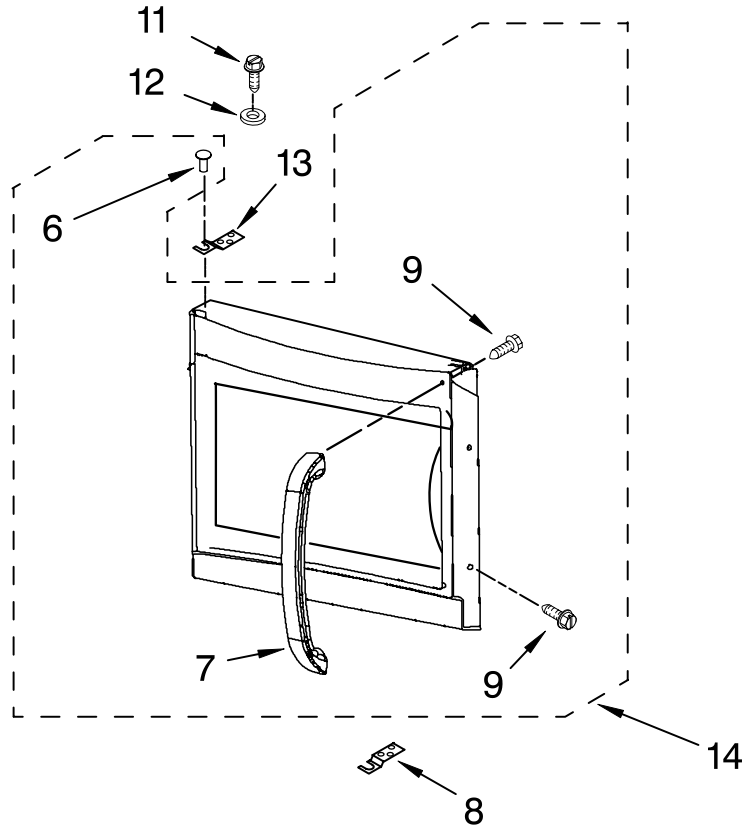

CONTROL PANEL PARTS

For Models: MH3184XPQ0, MH3184XPB0, MH3184XPT0, MH3184XPS0
(WHITE) (BLACK) (BISCUIT) (STAINLESS)

MICROWAVE OVEN
1.8 Cu. Ft.

Illus. No.	Part No.	DESCRIPTION
1		Literature
	8204920	U & C Guide
	8204909	Tech Sheet
	8190419	Instructn, Install
	8204931	Cook Guide Label
3		Panel Asy, Control
		Includes Lens and
		Membrane Switch
	8205374	White
	8205376	Black
	8205377	Biscuit
	8205375	Stainless
4	8205378	Bracket, Control
6	8205379	Microcomputer

FOR ORDERING INFORMATION REFER TO PARTS PRICE LIST

DOOR PARTS

For Models: MH3184XPQ0, MH3184XPB0, MH3184XPT0, MH3184XPS0
 (WHITE) (BLACK) (BISCUIT) (STAINLESS)

Illus. No.	Part No.	DESCRIPTION
6	8184922	Pivot, Door
7		Handle, Door
	8205224	White
	8205226	Stainless Mdl.
	8205225	Biscuit
	8205226	Black
8	8204678	Lower Hinge
9	8169479	Screw
11	8204690	Screw
12	8204691	Washer
13	8204679	Upper Hinge
14		Complete Door
	8205370	White
	8205371	Stainless
	8205373	Biscuit
	8205372	Black