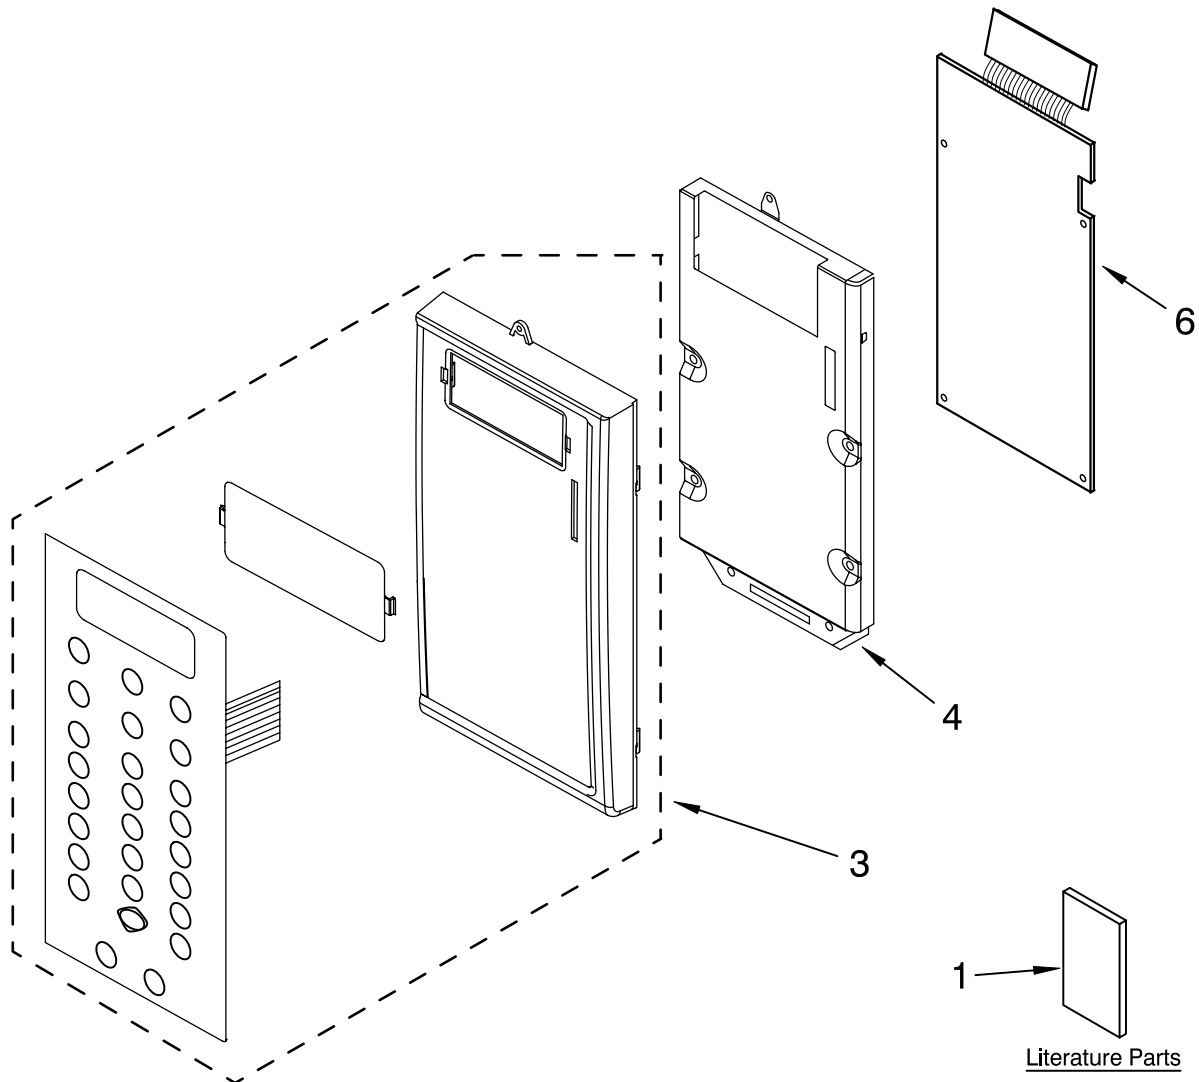

CONTROL PANEL PARTS

For Models: MH3184XPQ0, MH3184XPB0, MH3184XPT0, MH3184XPS0
(WHITE) (BLACK) (BISCUIT) (STAINLESS)

MICROWAVE OVEN
1.8 Cu. Ft.

Illus. No.	Part No.	DESCRIPTION
1		Literature
	8204920	U & C Guide
	8204909	Tech Sheet
	8190419	Instructn, Install
	8204931	Cook Guide Label
3		Panel Asy, Control
		Includes Lens and
		Membrane Switch
	8205374	White
	8205376	Black
	8205377	Biscuit
	8205375	Stainless
4	8205378	Bracket, Control
6	8205379	Microcomputer

FOR ORDERING INFORMATION REFER TO PARTS PRICE LIST

DOOR PARTS

For Models: MH3184XPQ0, MH3184XPB0, MH3184XPT0, MH3184XPS0
 (WHITE) (BLACK) (BISCUIT) (STAINLESS)

Illus. No.	Part No.	DESCRIPTION
6	8184922	Pivot, Door
7		Handle, Door
	8205224	White
	8205226	Stainless Mdl.
	8205225	Biscuit
	8205226	Black
8	8204678	Lower Hinge
9	8169479	Screw
11	8204690	Screw
12	8204691	Washer
13	8204679	Upper Hinge
14		Complete Door
	8205370	White
	8205371	Stainless
	8205373	Biscuit
	8205372	Black