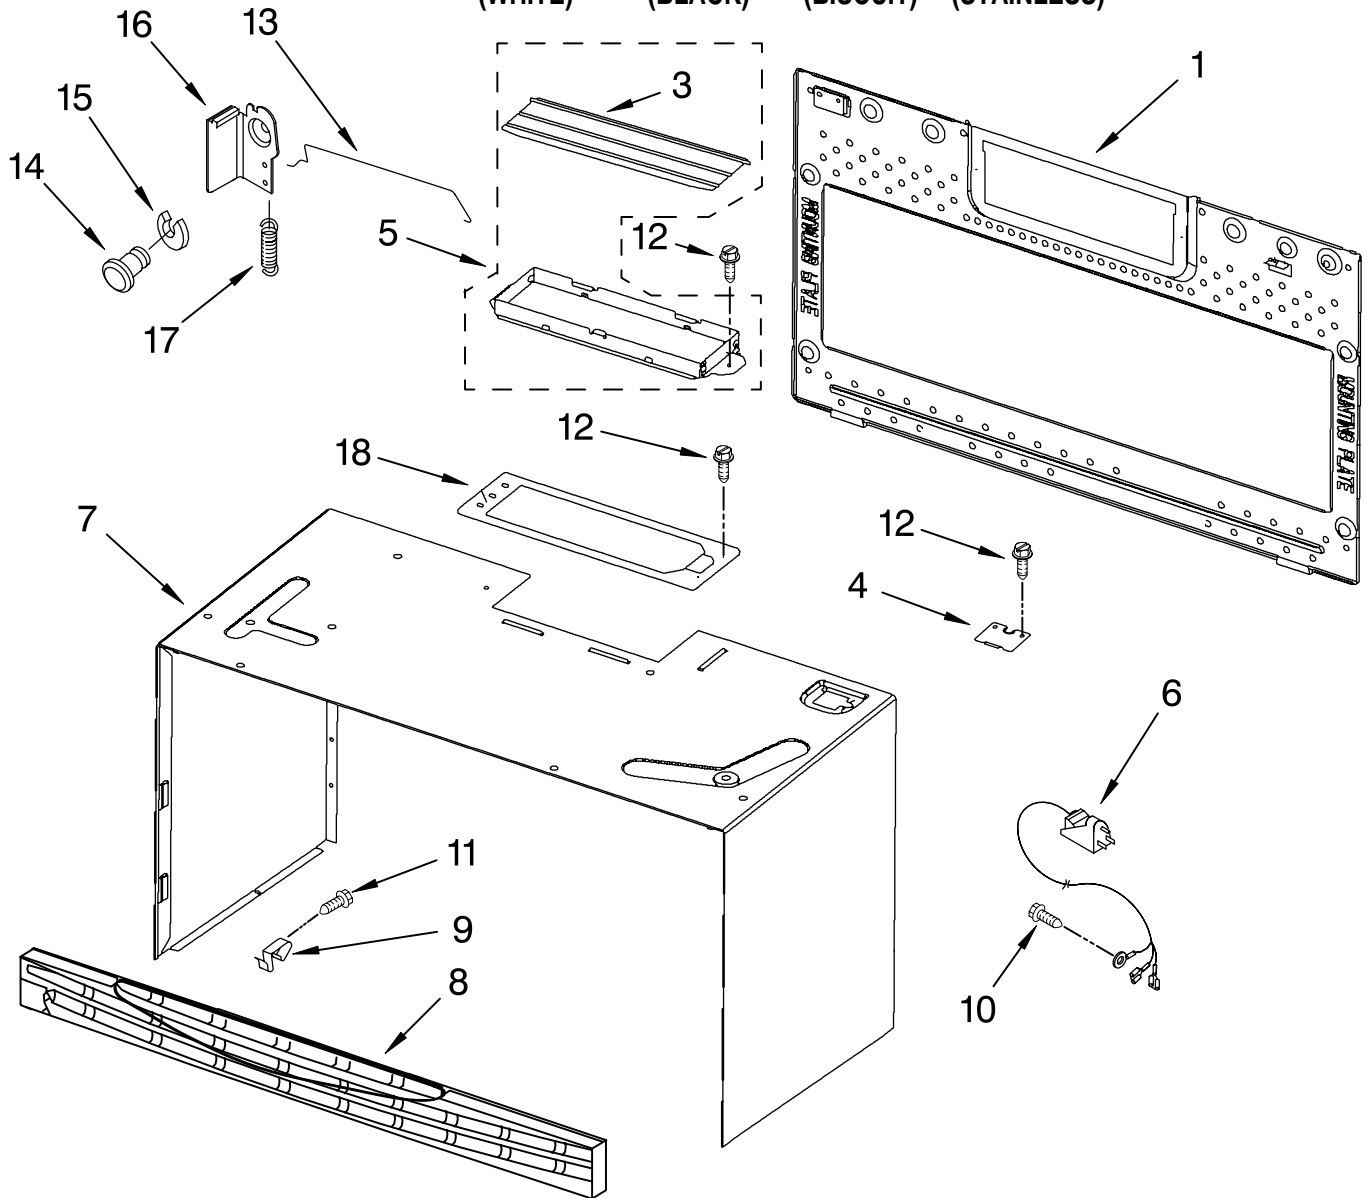

CABINET AND INSTALLATION PARTS

For Models: MH3184XPQ0, MH3184XPB0, MH3184XPT0, MH3184XPS0
(WHITE) (BLACK) (BISCUIT) (STAINLESS)

Illus. No.	Part No.	DESCRIPTION
1	8184106	Plate, Mounting
3	4393713	Door, Damper
4	8184897	Lid, Power Cord
5	8183858	Frame, Damper
6	8185095	Cord, Power
7		Case, Outer
	8205347	White
	8205348	Black
	8205349	Biscuit

Illus. No.	Part No.	DESCRIPTION
8		Grille, Vent
	8205214	White
	8205215	Black
	8205216	Biscuit
9	8184190	Clip, Grille
10	4393836	Screw
11	8169475	Screw
12	4393472	Screw
13	8184135	Rod
14	8169319	Latch Pivot
15	8169320	E-Ring
16	8169321	Catch
17	8169374	Spring
18	8185090	Plate, Damper

Illus. No.	Part No.	DESCRIPTION
Miscellaneous		
	8169659	Installation, Hardware
	8184731	Template, Upper
	8183987	Template, Wall
	8169704	Screw, Top Mountng
	8205693	H.V. Wire Assy
	8205694	Lamp/Turntable Wire Assembly
	8205695	Main Harness
	8205696	Ground Wire Assy

FOR ORDERING INFORMATION REFER TO PARTS PRICE LIST