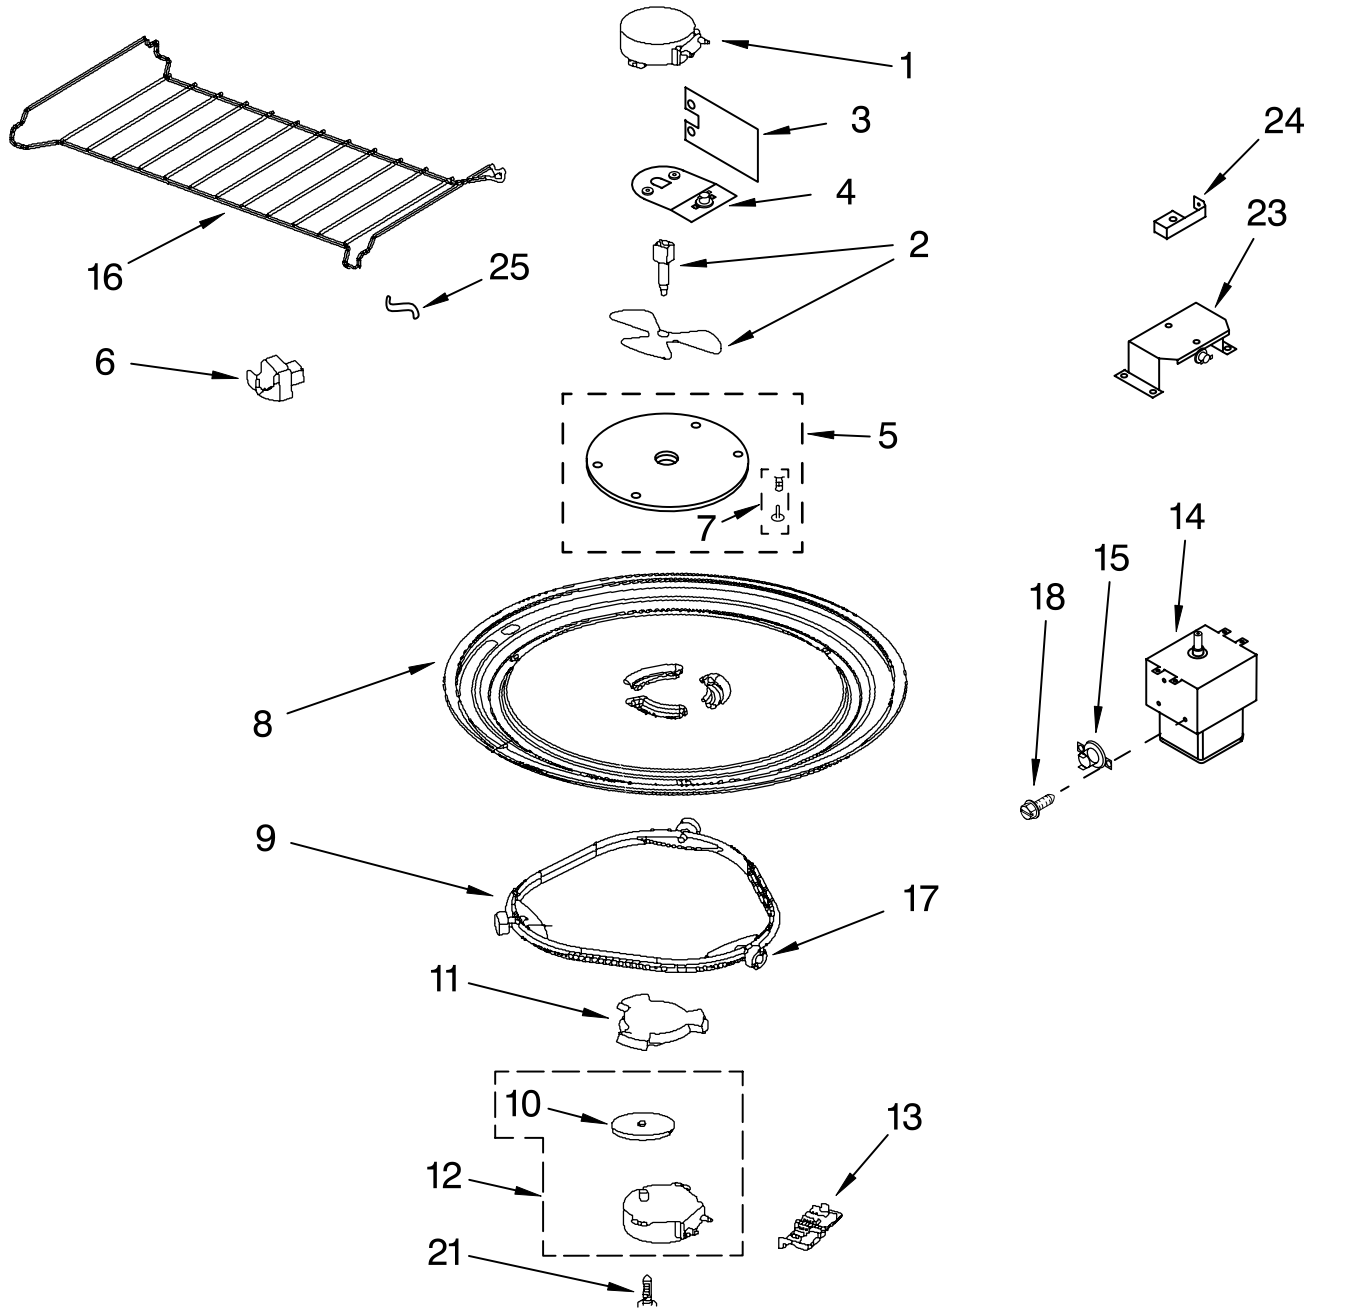

MAGNETRON AND TURNTABLE PARTS

For Models: MH3184XPQ0, MH3184XPB0, MH3184XPT0, MH3184XPS0
(WHITE) (BLACK) (BISCUIT) (STAINLESS)

Illus. No.	Part No.	DESCRIPTION
1	8205044	Motor, Stirrer
2	8205202	Stirrer Shaft/Blade
3	8205369	Shield, Nomex
4	8184585	Thermostat/Bracket
5	8184604	Cover, Inlet Includes Nails and Bushings
6	8204662	Hook, Rack (4)
7	8184549	Nails/Bushings (5 of each)

Illus. No.	Part No.	DESCRIPTION
8	4393799	Turntable
9	8184102	Ring, Turntable
10	8184109	Spacer, Waterproof
11	8183949	Driver, Turntable
12	8183953	Motor, Turntable
13	4393756	Cover, Terminal
14	8205363	Magnetron
15	8184951	Thermostat

Illus. No.	Part No.	DESCRIPTION
16	8205380	Rack
17	4393861	Wheel (3)
18	4393838	Screw
21	4393832	Screw
23	8184586	Thermostat/Bracket
24	8184669	Bracket, Plug
25	8205039	Spacer (4)

FOR ORDERING INFORMATION REFER TO PARTS PRICE LIST