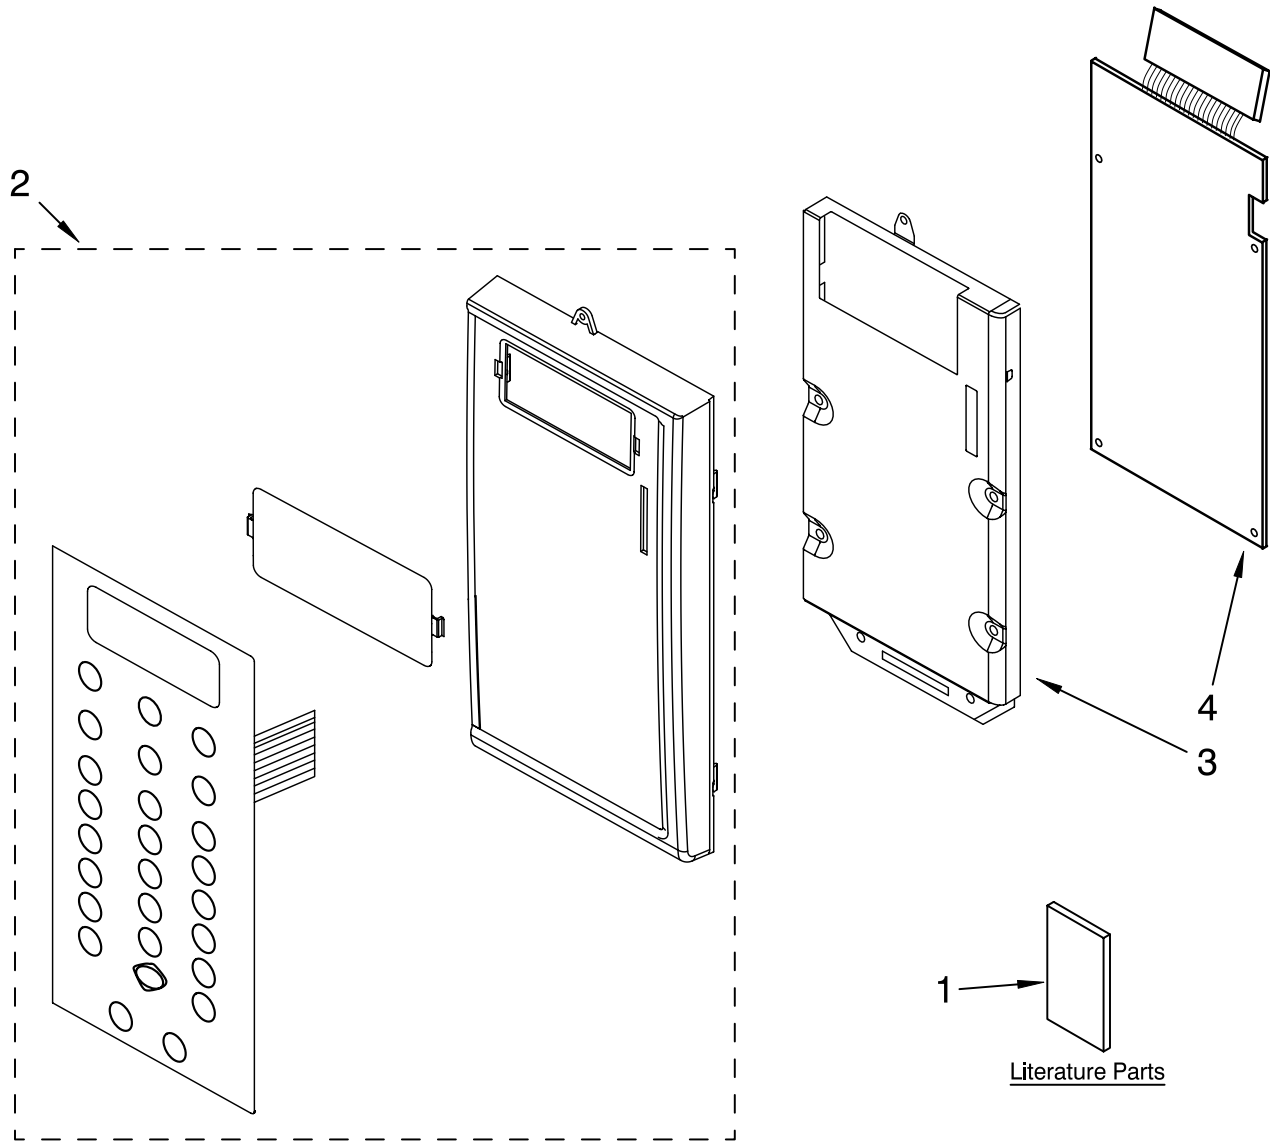

CONTROL PANEL PARTS

For Models: MH3184XPQ6, MH3184XPB6, MH3184XPS6, MH3184XPY6
 (White) (Black) (Stainless) (Universal Silver)

Microwave Oven
 1.8 Cu. Ft.

Illus. No.	Part No.	DESCRIPTION
1	W10170440	Literature U & C Guide
	W10132021	Tech Sheet
	8205810	Cook Guide Label
2		Panel Asy, Control Includes Lens and Membrane Switch
	W10251618	White
	W10259207	Black
	W10259206	Univ./Stainless
3	W10114256	Bracket, Control
4	W10233386	Microcomputer