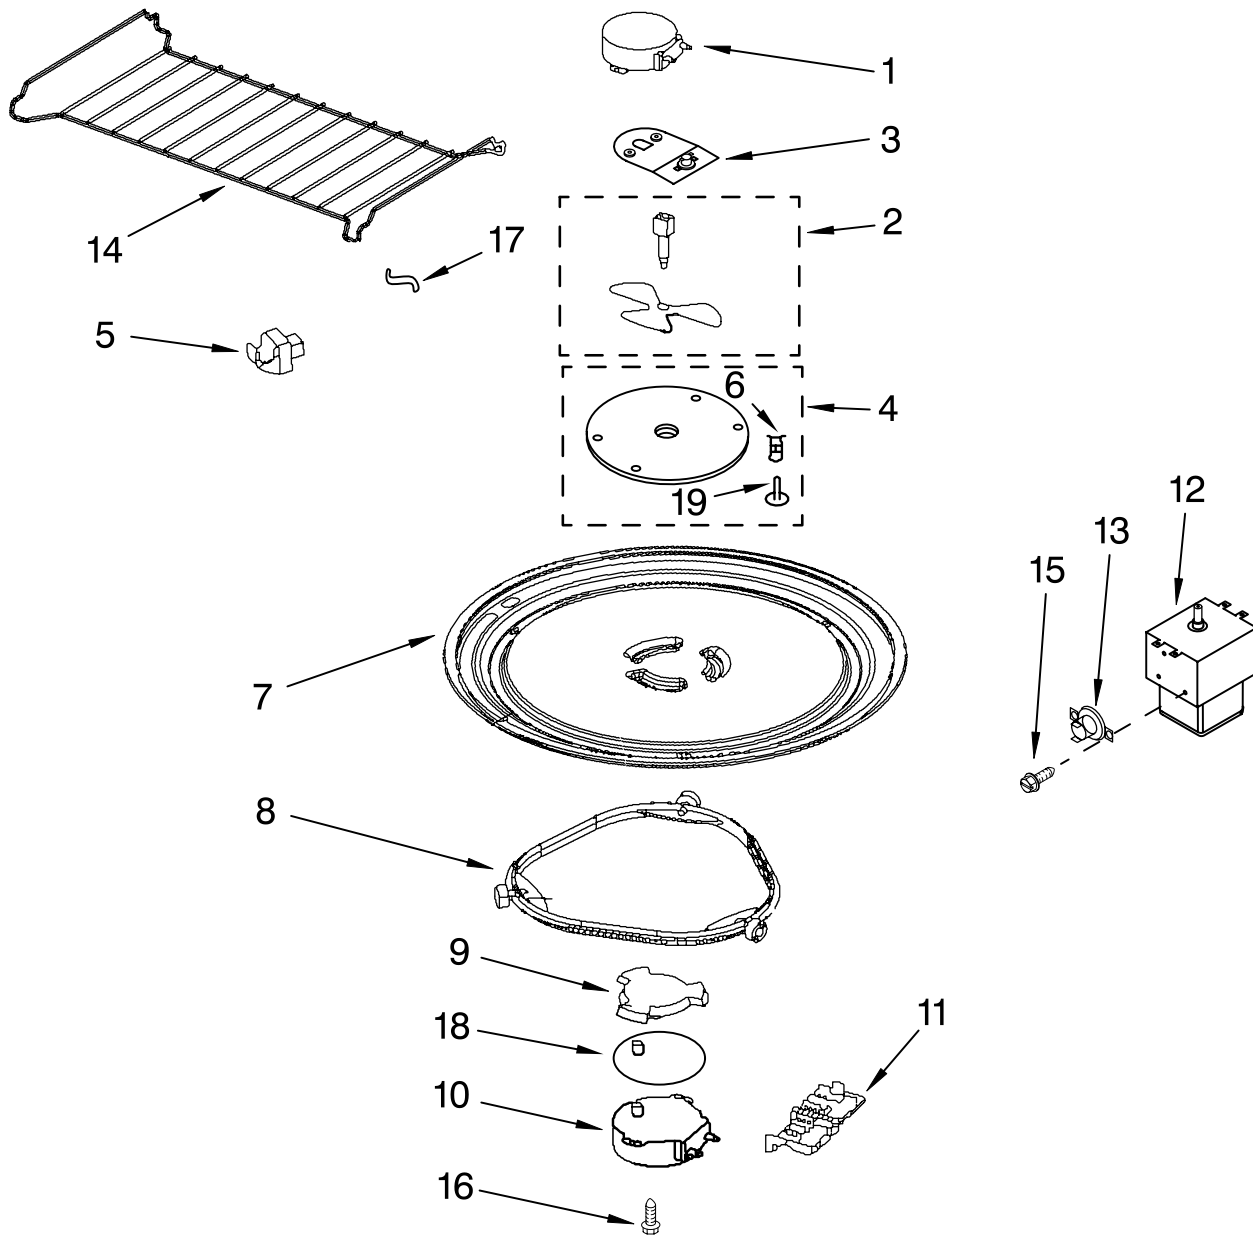

MAGNETRON AND TURNTABLE PARTS

For Models: MH3184XPQ6, MH3184XPB6, MH3184XPS6, MH3184XPY6
(White) (Black) (Stainless) (Universal Silver)

Illus. No.	Part No.	DESCRIPTION
1	8205044	Motor, Stirrer
2	8205202	Stirrer Shaft/Blade
3	8206454	Thermostat/Bracket
4	8184476	Cover, Inlet Includes Nails and Bushings
5	8206118	Hook, Rack (4)

Illus. No.	Part No.	DESCRIPTION
6	8204659	Bushings (4 of each)
7	4393799	Turntable
8	8206227	Ring, Turntable
9	8206228	Driver, Turntable
10	W10210848	Motor, Turntable
11	W10253653	Cover, Terminal

Illus. No.	Part No.	DESCRIPTION
12	W10222507	Magnetron
13	8184951	Thermostat
14	8205549	Rack
15	4393838	Screw
16	4393832	Screw
17	W10107780	Spacer (4)
18	8184109	Washer
19	8204660	Nail, Plastic

FOR ORDERING INFORMATION REFER TO PARTS PRICE LIST