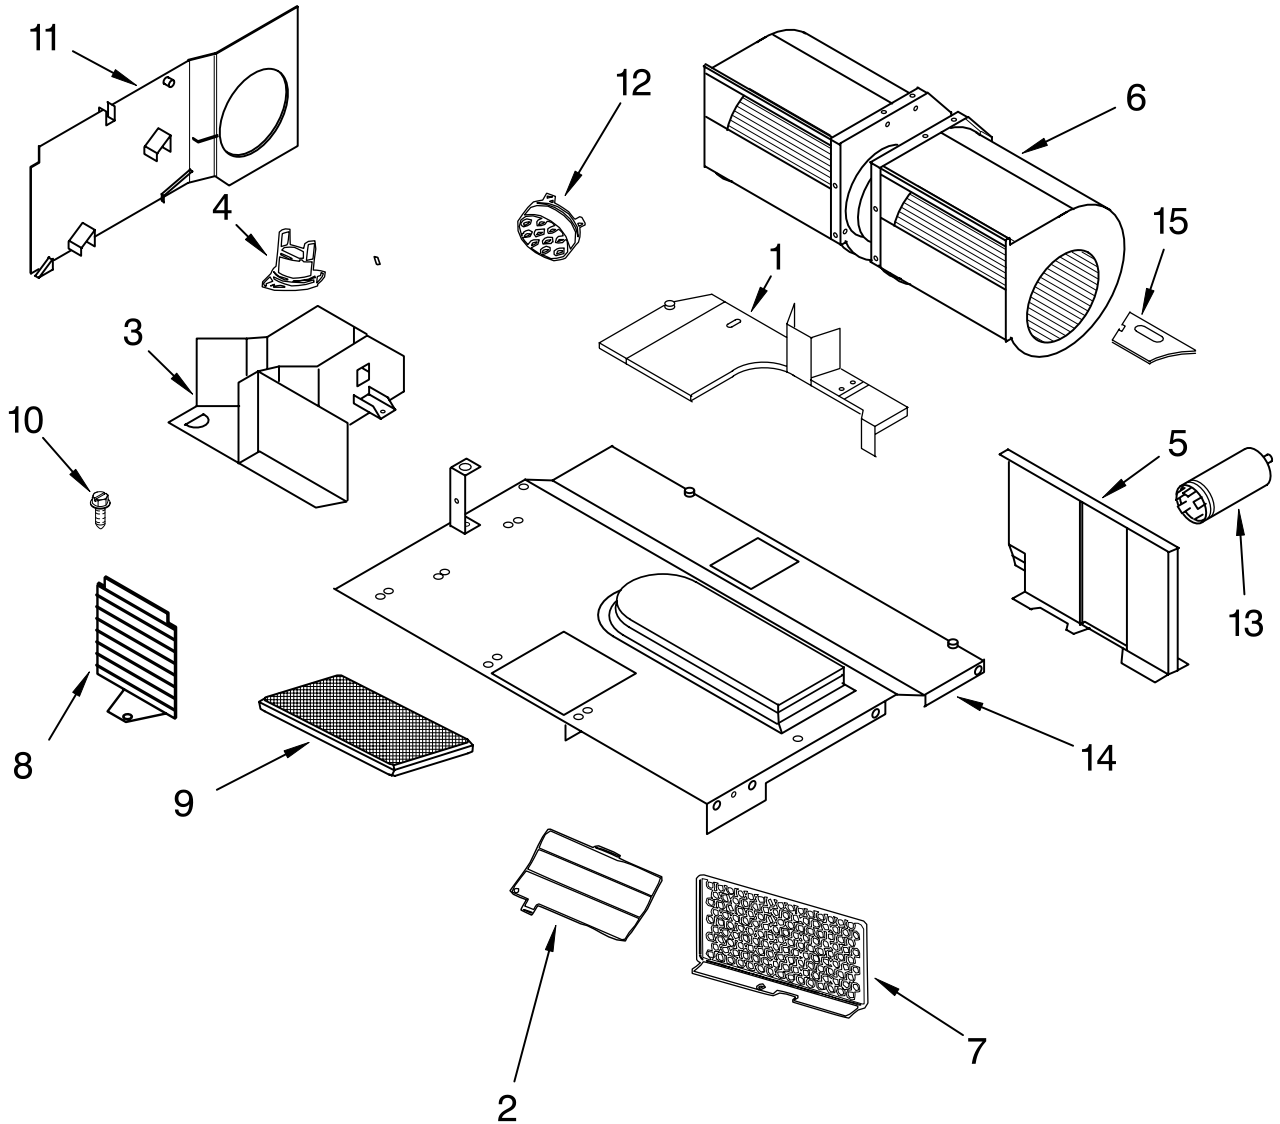

AIR FLOW PARTS

For Models: MH3184XPQ6, MH3184XPB6, MH3184XPS6, MH3184XPY6
(White) (Black) (Stainless) (Universal Silver)

Illus. No.	Part No.	DESCRIPTION
1	W10258595	Deflector, Air
2	8206453	Cover, Lamp
3	8205368	Duct, Air
4	8183703	Thermostat
5	8205354	Air Guide, Back
6	W10117942	Motor, Fan Assy
7	8205355	Shield

Illus. No.	Part No.	DESCRIPTION
8	8206460	Shield
9	8205146	Filter, Charcoal
10	8169474	Screw
11		Air Guide
	8205367	Left
	8205352	Right

Illus. No.	Part No.	DESCRIPTION
12	8206446	Humidity, Sensor
13	8206624	Filter
14	8205351	Base Plate, Air Guide
15	W10139750	Socket, Motor Wire

FOR ORDERING INFORMATION REFER TO PARTS PRICE LIST