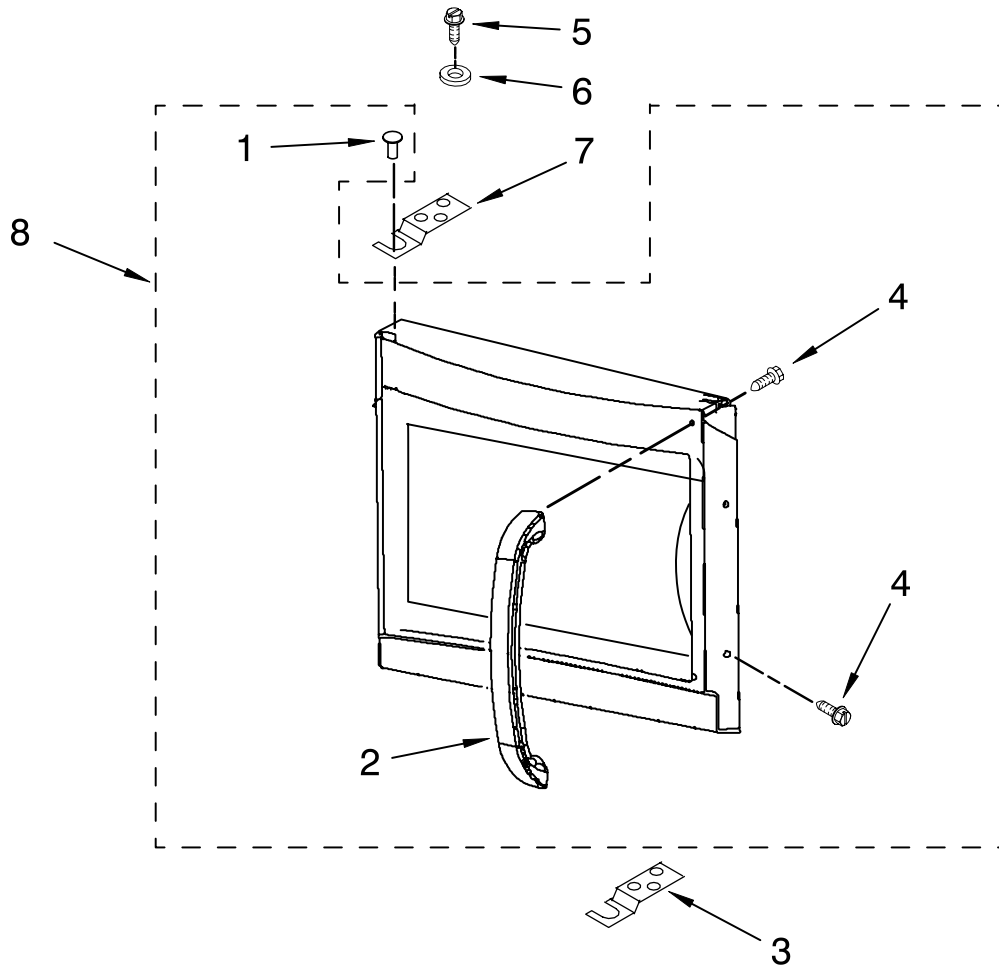

CONTROL PANEL PARTS

For Models: MH3184XPQ6, MH3184XPB6, MH3184XPS6, MH3184XPY6
 (White) (Black) (Stainless) (Universal Silver)

Microwave Oven
 1.8 Cu. Ft.

Illus. No.	Part No.	DESCRIPTION
1	W10170440	Literature U & C Guide
	W10132021	Tech Sheet
	8205810	Cook Guide Label
2		Panel Asy, Control Includes Lens and Membrane Switch
	W10251618	White
	W10259207	Black
	W10259206	Univ./Stainless
3	W10114256	Bracket, Control
4	W10233386	Microcomputer

FOR ORDERING INFORMATION REFER TO PARTS PRICE LIST

DOOR PARTS

For Models: MH3184XPQ6, MH3184XPB6, MH3184XPS6, MH3184XPY6
 (White) (Black) (Stainless) (Universal Silver)

Illus. No.	Part No.	DESCRIPTION
1	8184922	Pivot, Door
2		Handle, Door
	W10113945	White
	8206176	Stainless
	8205829	Black
3	W10256901	Lower Hinge
4	8169479	Screw
5	8204690	Screw
6	8204691	Washer
7	W10256902	Upper Hinge
8		Complete Door
	8205370	White
	8205371	Stainless
	8206194	Universal Silver
	8205372	Black