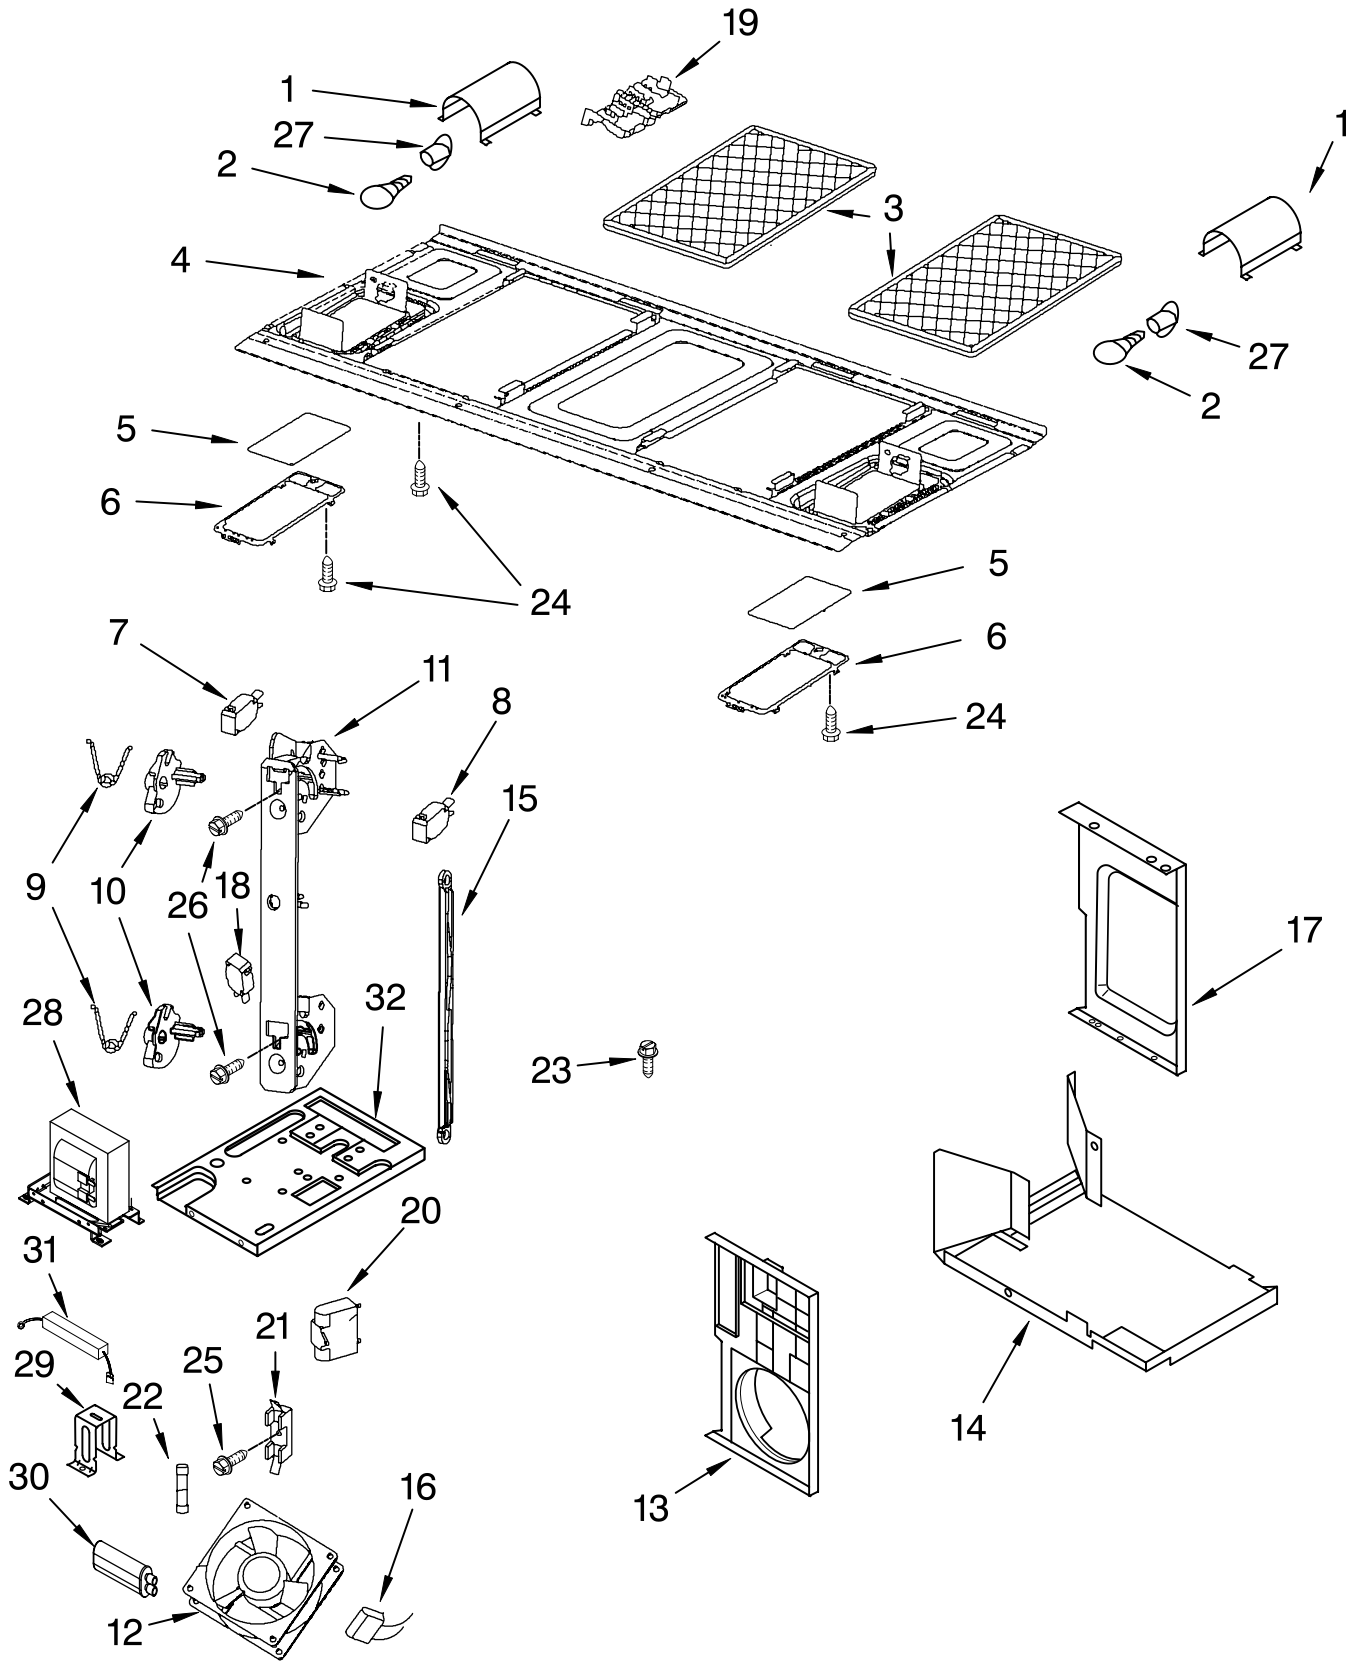

INTERIOR AND VENTILATION PARTS

For Models: MH3184XPQ6, MH3184XPB6, MH3184XPS6, MH3184XPY6
(White) (Black) (Stainless) (Universal Silver)

FOR ORDERING INFORMATION REFER TO PARTS PRICE LIST

INTERIOR AND VENTILATION PARTS

For Models: MH3184XPQ6, MH3184XPB6, MH3184XPS6, MH3184XPY6
(White) (Black) (Stainless) (Universal Silver)

Illus. No.	Part No.	DESCRIPTION
1	8205096	Reflector, Lamp
2	8183993	Lamp
3	8184001	Filter, Grease
4	W10244597	Plate, Bottom
5	8184141	Glass, Lamp
6	8184889	Holder, Glass
7	W10211972	Switch, Micro Primary/Secondary
8	W10211974	Switch, Micro
9	8169438	Spring, Interlock
10	8205211	Plate, Cam
11	8185189	Support, Interlock
12	W10239608	Fan, DC 12 Volt
13	8205364	Housing, Fan
14	8205357	Diffuser, Housing
15	8185190	Rod-Locking Link
16	8184091	Capacitor, 125 V
17	8206455	Plate, Side
18	W10211973	Switch, Micro
19	8184202	Cover, Terminal
20	8184091	Motor, Capacitor
21	W10117908	Holder, Fuse
22	W10138793	Fuse
23	8184199	Screw
24	4393835	Screw
25	8184200	Screw
26	8169477	Screw
27	W10210878	Holder, Lamp
28	8206456	Transformer, H.V.
29	8206457	Bracket, Capacitor
30	W10258597	Capacitor, H.V.
31	W10163432	Diode, H.V.
32	8206567	Chassis

FOR ORDERING INFORMATION REFER TO PARTS PRICE LIST