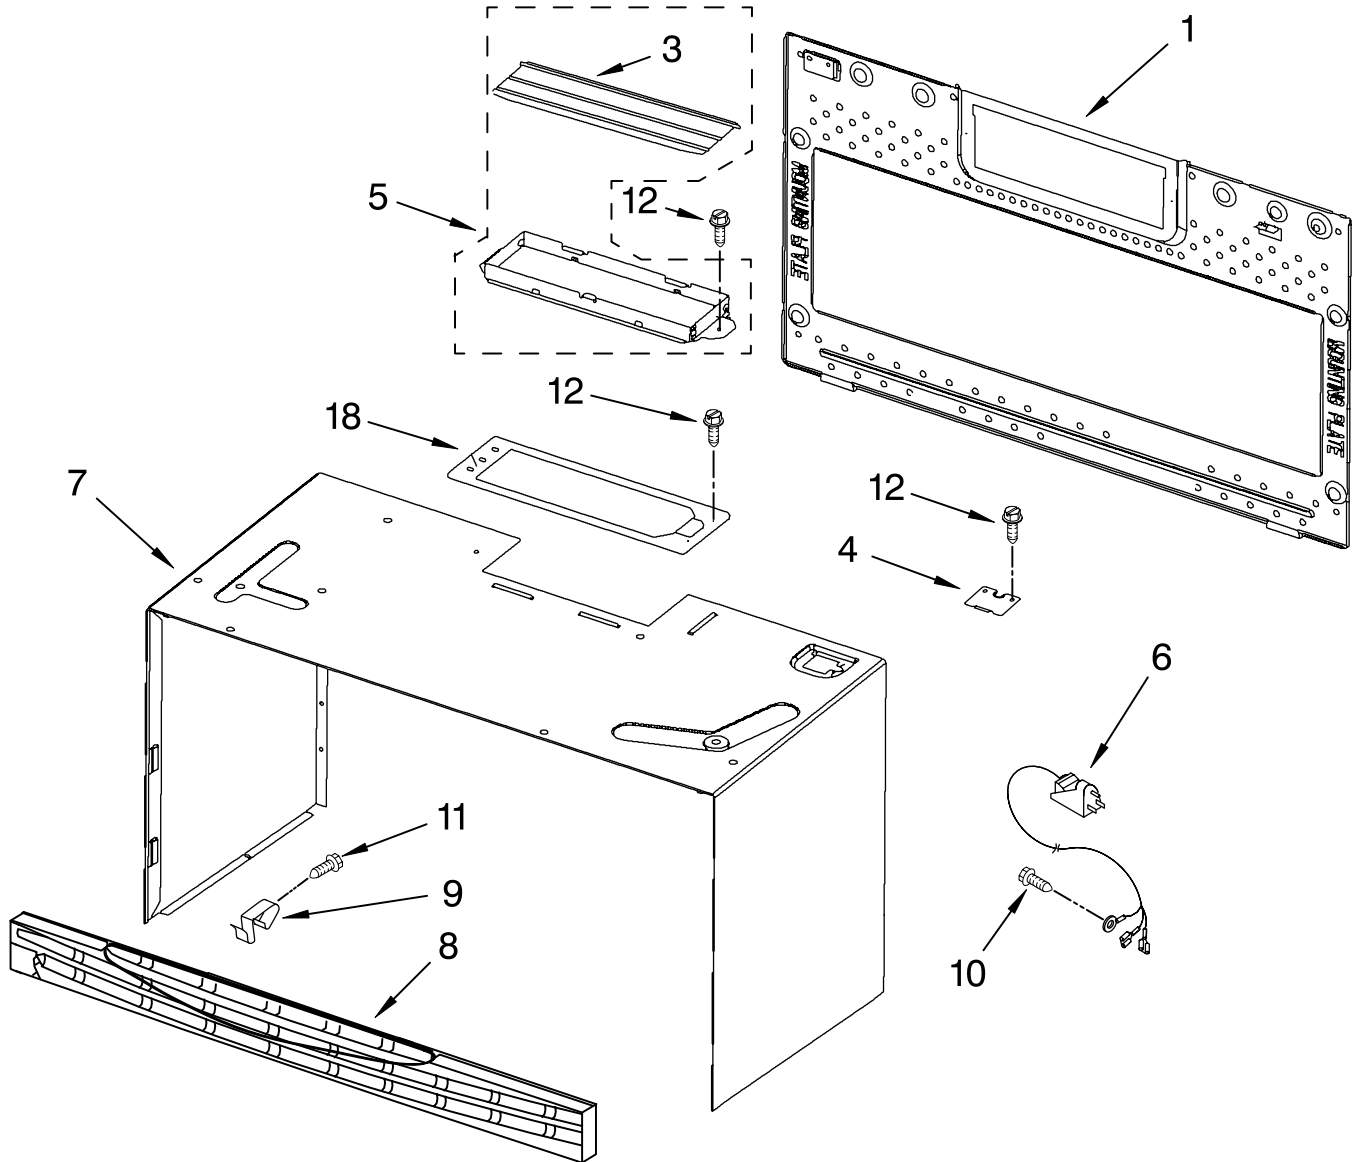

CABINET AND INSTALLATION PARTS

For Models: MH3184XPQ3, MH3184XPB3, MH3184XPT3, MH3184XPS3
(WHITE) (BLACK) (BISCUIT) (STAINLESS)

Illus. No.	Part No.	DESCRIPTION
1	8206172	Plate, Mounting
3	4393713	Door, Damper
4	8184897	Lid, Power Cord
5	8205558	Damper Assembly
6	8205808	Cord, Power
7		Case, Outer
	8205347	White
	8205348	Black
	8205349	Biscuit

Illus. No.	Part No.	DESCRIPTION
8		Grille, Vent
	8205214	White
	8205215	Black
	8205216	Biscuit
9	8184190	Clip, Grille
10	4393836	Screw
11	8169475	Screw
12	4393472	Screw
18	8206192	Plate, Damper

Illus. No.	Part No.	DESCRIPTION
Miscellaneous		
	8205948	Installation, Hardware
	8184731	Template, Upper
	8169704	Screw, Top Mountng
	8205695	Main Harness
	8205696	Ground Wire Assy
	8205693	H.V. Wire Assy

FOR ORDERING INFORMATION REFER TO PARTS PRICE LIST