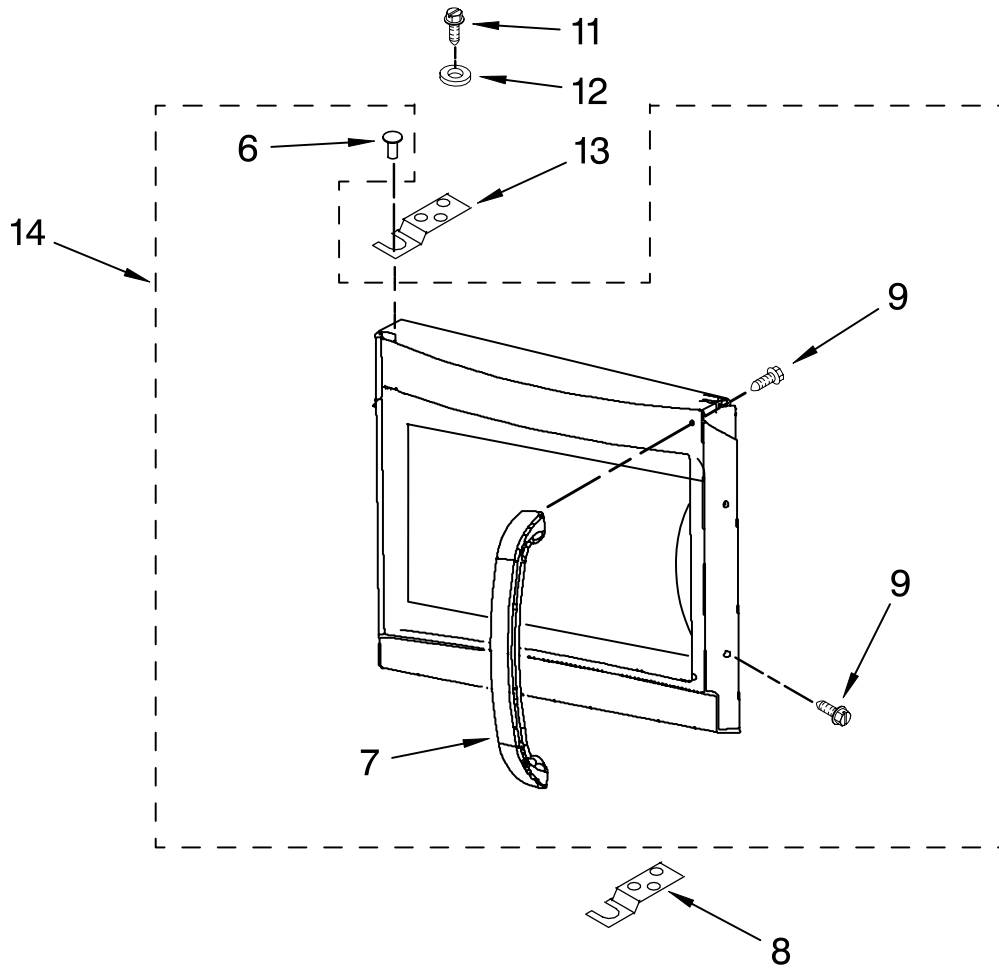

CONTROL PANEL PARTS

For Models: MH3184XPQ3, MH3184XPB3, MH3184XPT3, MH3184XPS3
 (WHITE) (BLACK) (BISCUIT) (STAINLESS)

Microwave Oven
 1.8 Cu. Ft.

Illus. No.	Part No.	DESCRIPTION
------------	----------	-------------

1		Literature
	8205959	U & C Guide
	8205606	Tech Sheet
	8205621	Tech Sheet, Insert
	8205142	Instructn, Install
	8204931	Cook Guide Label
3		Panel Asy, Control Includes Lens and Membrane Switch
	8205374	White
	8205376	Black
	8205377	Biscuit
	8205375	Stainless
4	8205378	Bracket, Control
6	8205379	Microcomputer

FOR ORDERING INFORMATION REFER TO PARTS PRICE LIST

DOOR PARTS

For Models: MH3184XPQ3, MH3184XPB3, MH3184XPT3, MH3184XPS3
 (WHITE) (BLACK) (BISCUIT) (STAINLESS)

Illus. No.	Part No.	DESCRIPTION
6	8184922	Pivot, Door
7		Handle, Door
	8205224	White
	8205226	Stainless
	8205225	Biscuit
	8205226	Black
8	8204678	Lower Hinge
9	8169479	Screw
11	8204690	Screw
12	8204691	Washer
13	8204679	Upper Hinge
14		Complete Door
	8205370	White
	8205371	Stainless
	8205373	Biscuit
	8205372	Black