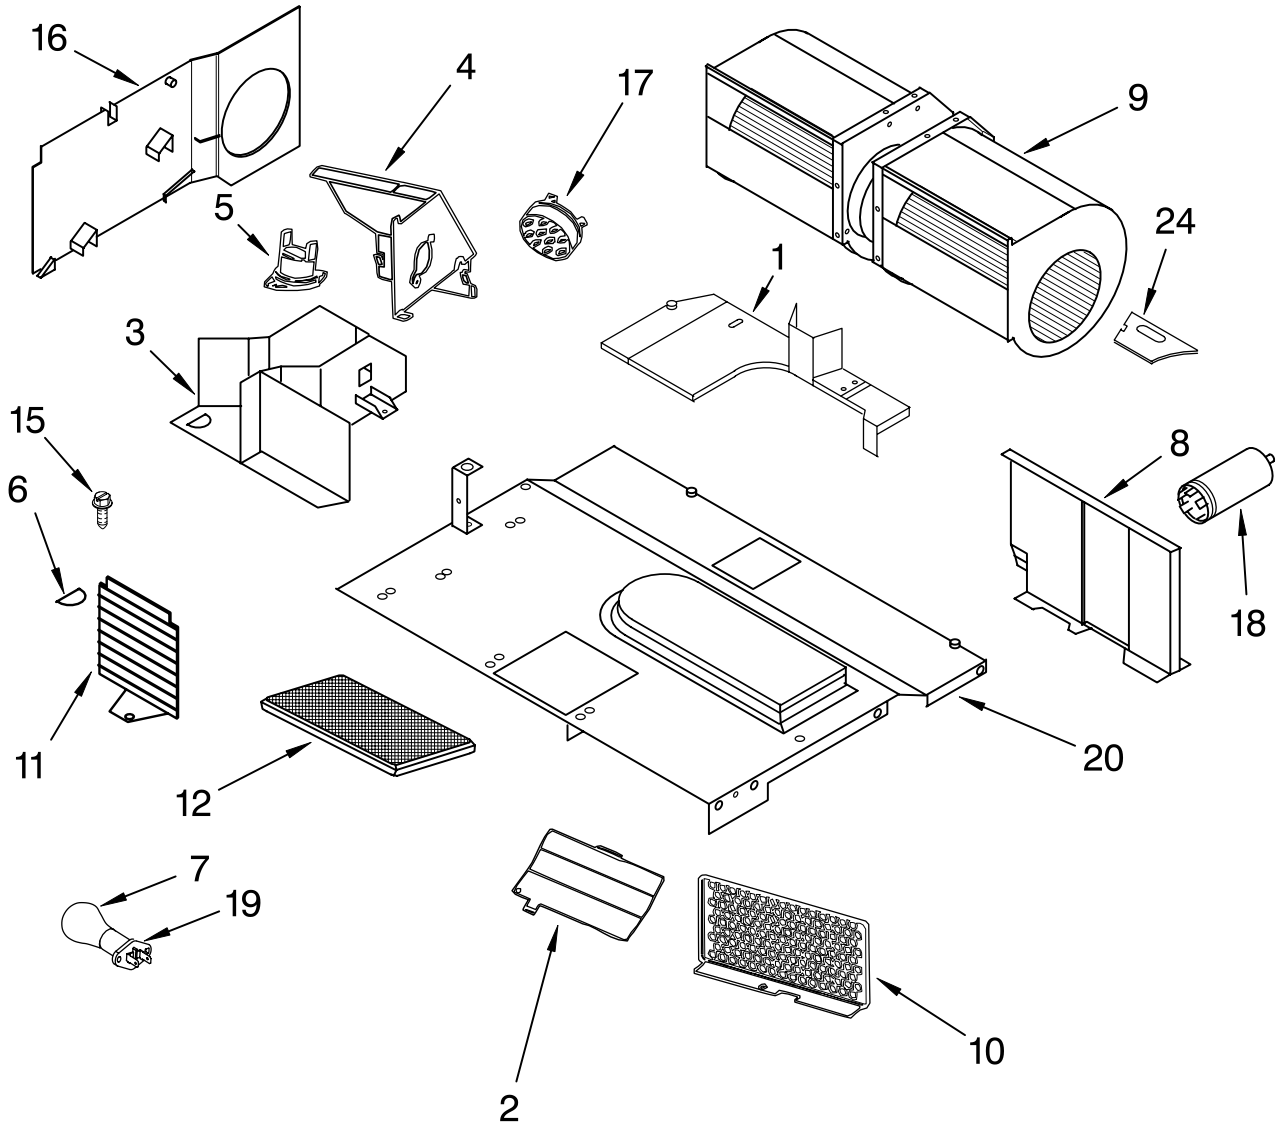

AIR FLOW PARTS

For Models: MH3184XPQ3, MH3184XPB3, MH3184XPT3, MH3184XPS3
(WHITE) (BLACK) (BISCUIT) (STAINLESS)

Illus. No.	Part No.	DESCRIPTION
1	8205350	Deflector, Air
2	8205353	Cover, Lamp
3	8205368	Duct, Air
4	8204789	Bracket, Thermostat
5	8183703	Thermostat
6	8204676	Cover
7	8183993	Lamp
8	8205354	Air Guide, Back

Illus. No.	Part No.	DESCRIPTION
9	8184825	Motor, Fan Assy
10	8205355	Shield
11	8204790	Shield
12	8205146	Filter, Charcoal
15	8169474	Screw
16	8205367	Left Air Guide
	8205352	Right Air Guide

Illus. No.	Part No.	DESCRIPTION
17	4393808	Humidity, Sensor
18	8169561	Filter
19	8169539	Holder, Lamp
20	8205351	Base Plate, Air Guide
24	8185097	Socket, Motor Wire

FOR ORDERING INFORMATION REFER TO PARTS PRICE LIST