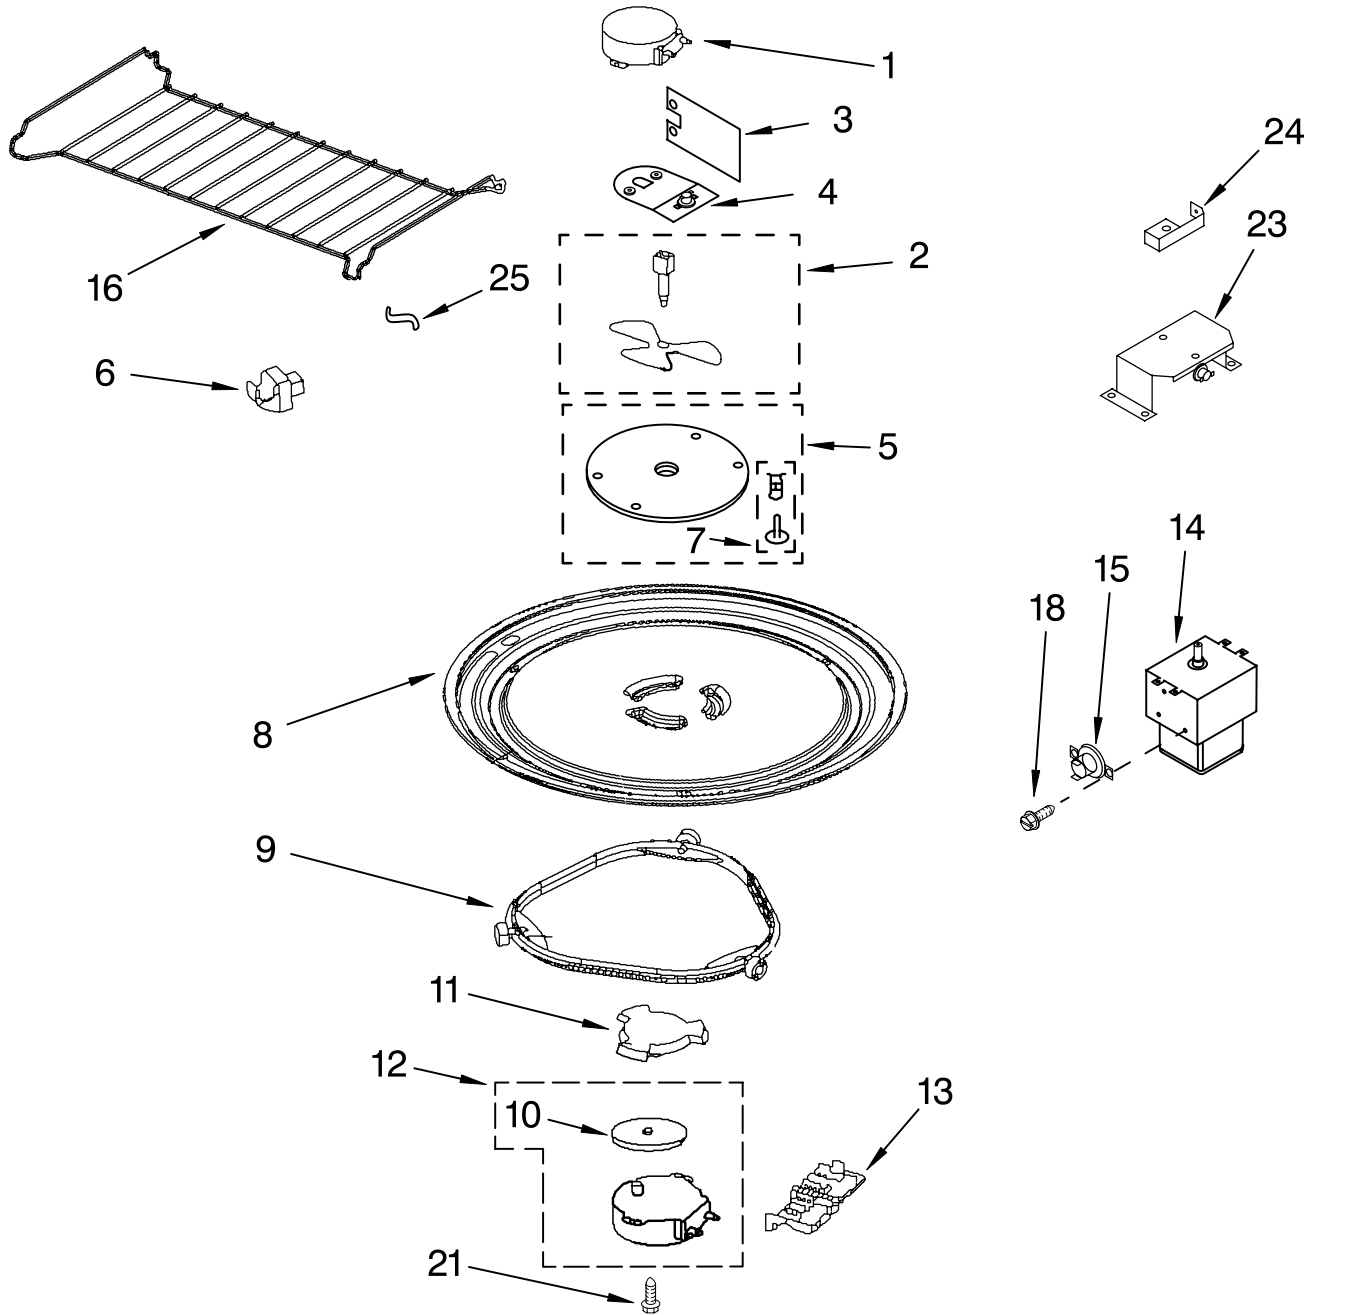

MAGNETRON AND TURNTABLE PARTS

For Models: MH3184XPQ3, MH3184XPB3, MH3184XPT3, MH3184XPS3
(WHITE) (BLACK) (BISCUIT) (STAINLESS)

Illus. No.	Part No.	DESCRIPTION
1	8205044	Motor, Stirrer
2	8205202	Stirrer
		Shaft/Blade
3	8205369	Shield, Nomex
4	8184585	Thermostat/Bracket
5	8184604	Cover, Inlet
		Includes Nails and Bushings
6	8204662	Hook, Rack (4)

Illus. No.	Part No.	DESCRIPTION
7	8184549	Nails/Bushings (4 of each)
8	4393799	Turntable
9	8205778	Ring, Turntable
10	8184109	Spacer, Waterproof
11	8205779	Driver, Turntable
12	8183953	Motor, Turntable
13	4393756	Cover, Terminal

Illus. No.	Part No.	DESCRIPTION
14	8205363	Magnetron
15	8184951	Thermostat
16	8205380	Rack
18	4393838	Screw
21	4393832	Screw
23	8184586	Thermostat/Bracket
24	8184669	Bracket, Plug
25	8205039	Spacer (4)

FOR ORDERING INFORMATION REFER TO PARTS PRICE LIST