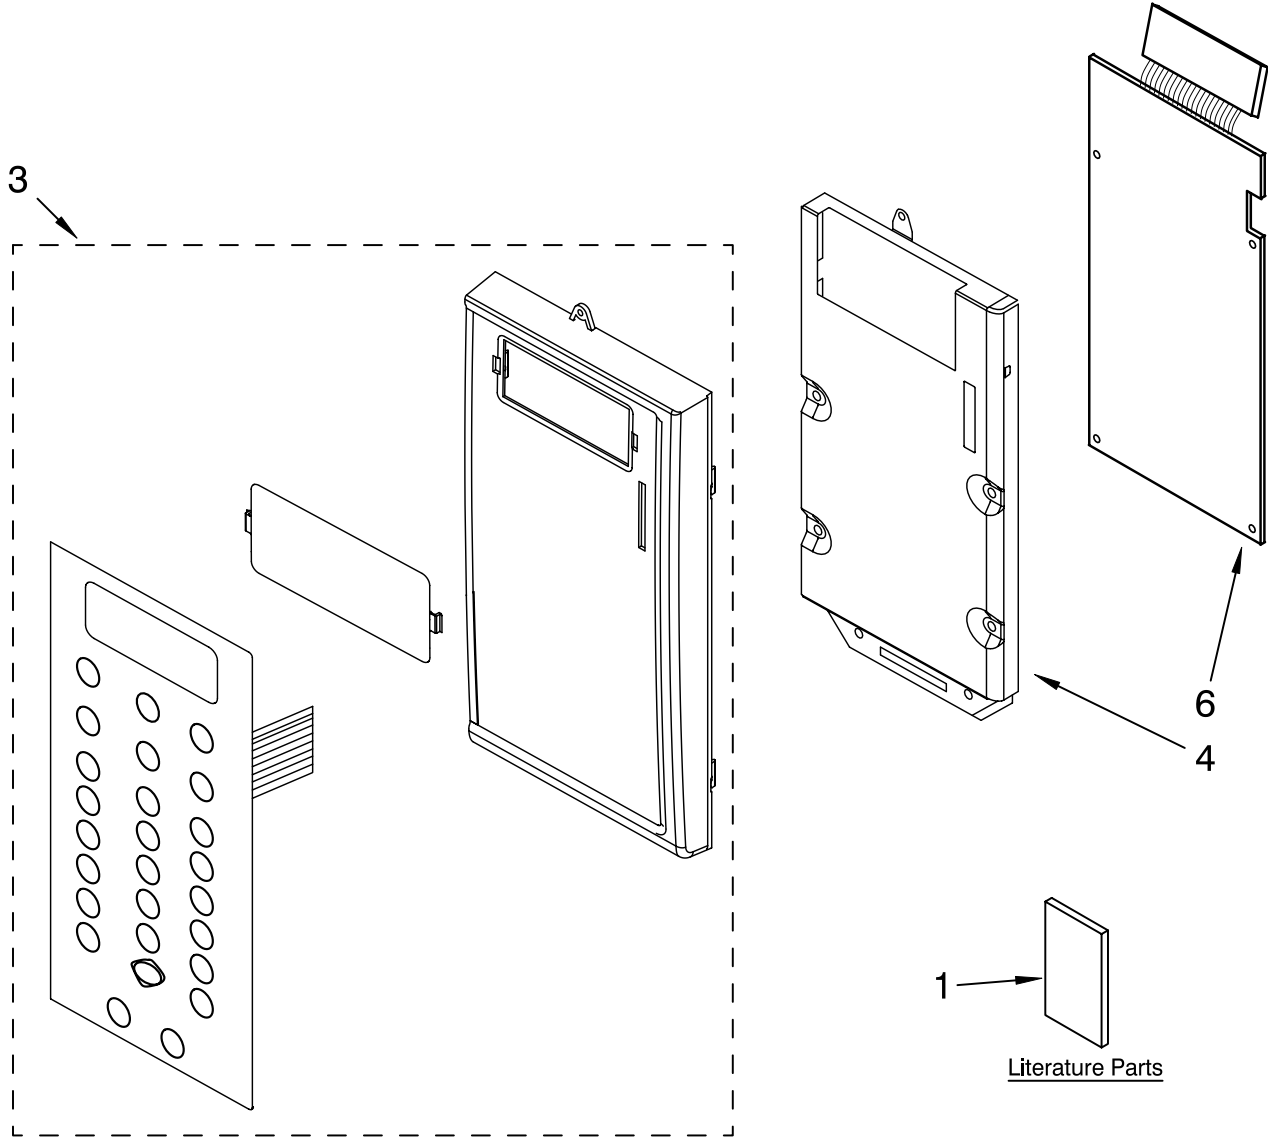

CONTROL PANEL PARTS

For Models: MH3184XPQ3, MH3184XPB3, MH3184XPT3, MH3184XPS3
 (WHITE) (BLACK) (BISCUIT) (STAINLESS)

Microwave Oven
 1.8 Cu. Ft.

Illus. No.	Part No.	DESCRIPTION
------------	----------	-------------

1		Literature
	8205959	U & C Guide
	8205606	Tech Sheet
	8205621	Tech Sheet, Insert
	8205142	Instructn, Install
	8204931	Cook Guide Label
3		Panel Asy, Control Includes Lens and Membrane Switch
	8205374	White
	8205376	Black
	8205377	Biscuit
	8205375	Stainless
4	8205378	Bracket, Control
6	8205379	Microcomputer