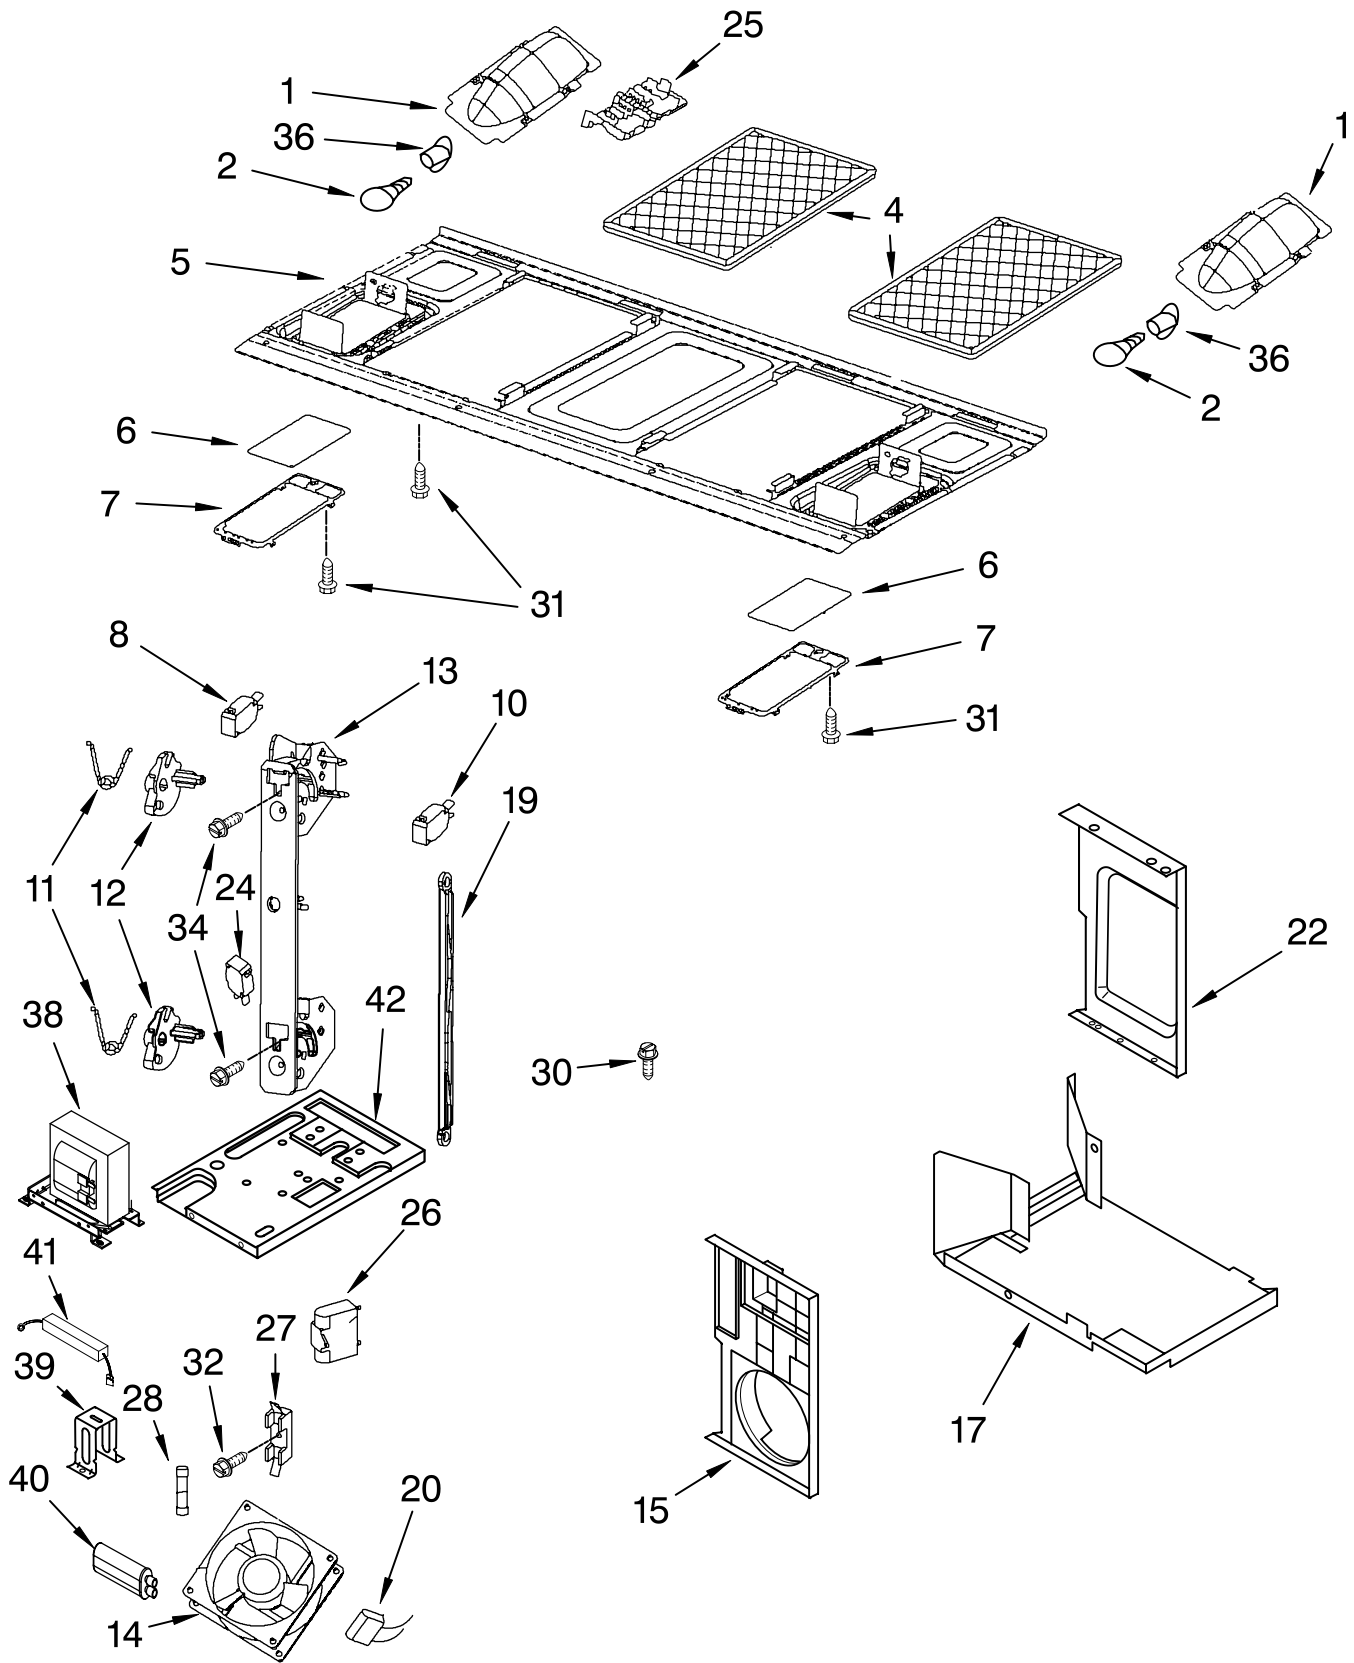

INTERIOR AND VENTILATION PARTS

For Models: MH3184XPQ3, MH3184XPB3, MH3184XPT3, MH3184XPS3
(WHITE) (BLACK) (BISCUIT) (STAINLESS)

FOR ORDERING INFORMATION REFER TO PARTS PRICE LIST

INTERIOR AND VENTILATION PARTS

For Models: MH3184XPQ3, MH3184XPB3, MH3184XPT3, MH3184XPS3
(WHITE) (BLACK) (BISCUIT) (STAINLESS)

Illus. No.	Part No.	DESCRIPTION
1	8205096	Reflector, Lamp
2	8183993	Lamp
4	8184001	Filter, Grease
5	8205366	Plate, Bottom
6	8184141	Glass, Lamp
7	8184889	Holder, Glass
8	4393697	Switch, Micro Primary/Secondary
10	4393599	Switch, Micro
11	8169438	Spring, Interlock
12	8205211	Plate, Cam
13	8185189	Support, Interlock
14	8205362	Fan, DC 12 Volt
15	8205364	Housing, Fan
17	8205357	Diffuser, Housing
19	8185190	Rod-Locking Link
20	8184093	Capacitor, 125 V
22	8205356	Plate, Side
24	4393598	Switch, Micro
25	8184202	Cover, Terminal
26	8184091	Motor, Capacitor
27	8184312	Holder, Fuse
28	4393308	Fuse
30	8184199	Screw
31	4393835	Screw
32	8184200	Screw
34	8169477	Screw
36	8169539	Holder, Lamp
38	8205358	Transformer, H.V.
39	8205359	Bracket, Capacitor
40	8205360	Capacitor, H.V.
41	8205361	Diode, H.V.
42	8205365	Chassis

FOR ORDERING INFORMATION REFER TO PARTS PRICE LIST