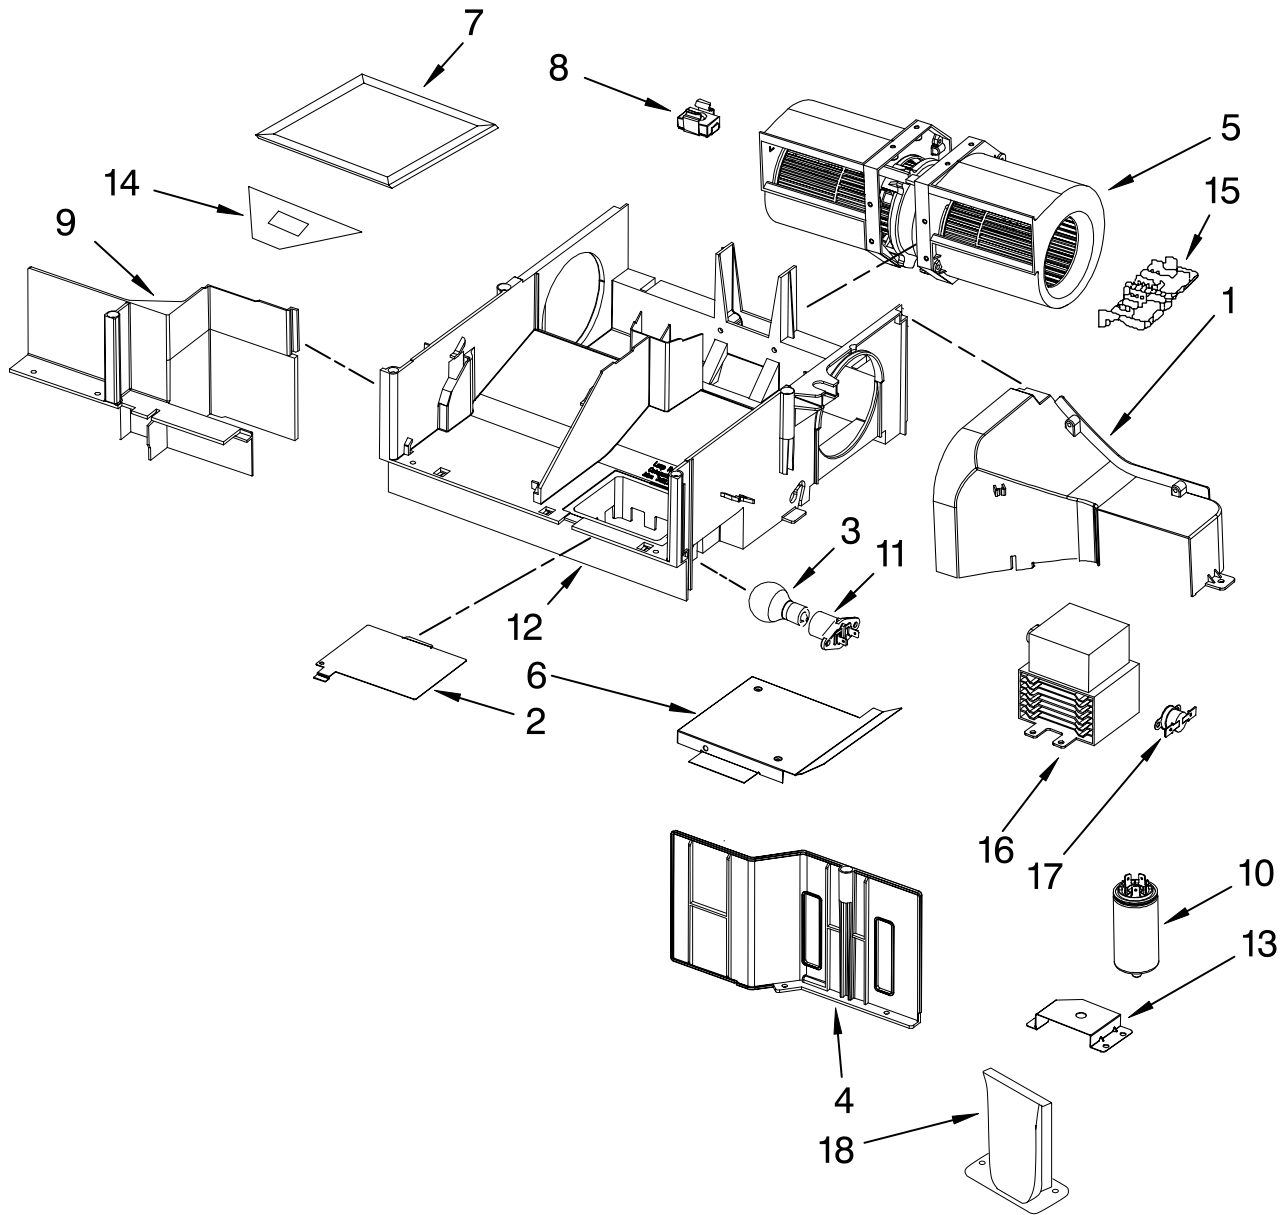

AIR FLOW PARTS

For Models: MH1170XSQ2, MH1170XST2, MH1170XSS2, MH1170XSY2
(White) (Biscuit) (Stainless Steel) (Universal Silver)

Illus. No.	Part No.	DESCRIPTION
1	8206340	Deflector, Air
2	8206382	Cover, Lamp
3	4393681	Lamp
4	W10163433	Cover, Side Inlet
5	W10114550	Motor, Fan Assy
6	W10138797	Air Guide
7	8206230	Filter, Charcoal

Illus. No.	Part No.	DESCRIPTION
8	W10110862	Mounting, Nut (2)
9	W10138800	Air Guide
10	8206624	Filter
11	8169539	Holder, Lamp
12	W10138799	Base Plate, Air Guide

Illus. No.	Part No.	DESCRIPTION
13	W10156815	Brkt-Mntg, Filter
14	W10139750	Socket, Motor Wire
15	W10110598	Cover, Terminal
16	8206341	Magnetron
17	8206342	Thermostat
18	W10164716	Plate, Water Proof

FOR ORDERING INFORMATION REFER TO PARTS PRICE LIST