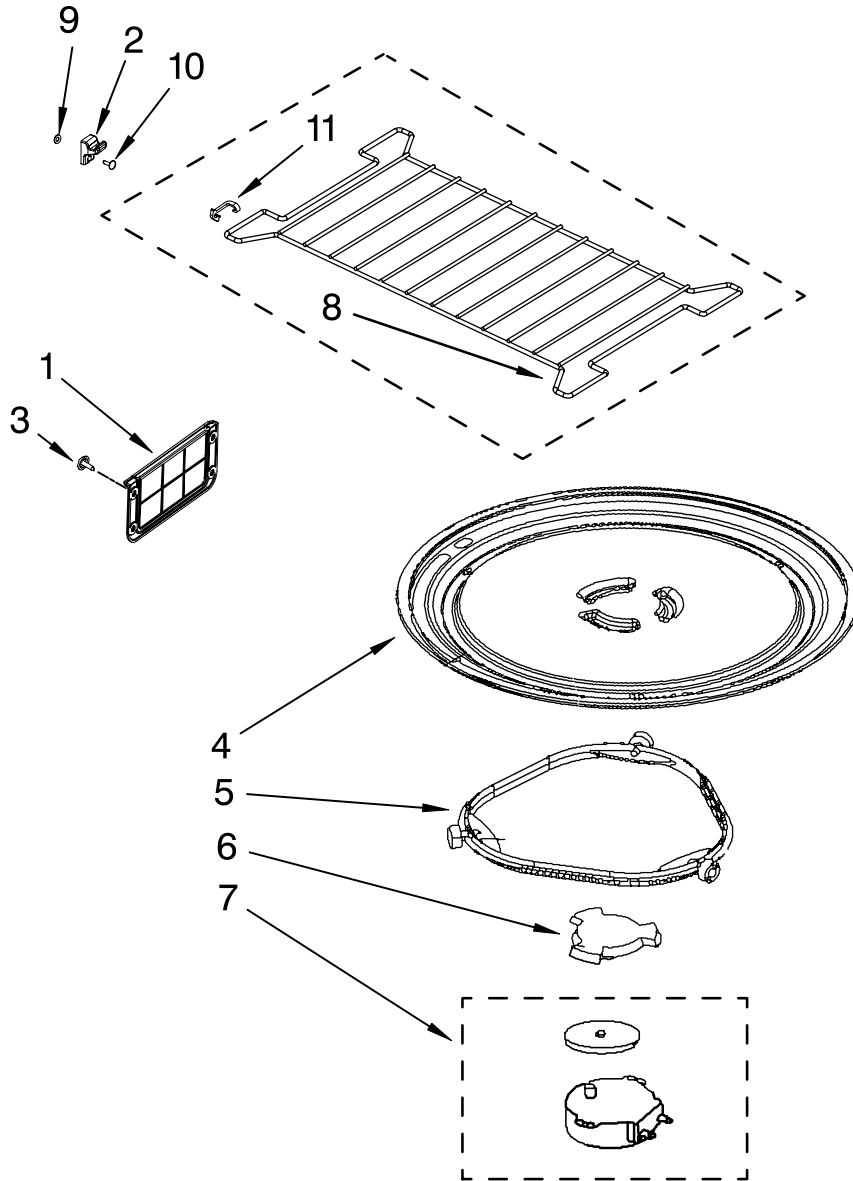

TURNTABLE PARTS

For Models: MH1170XSQ2, MH1170XST2, MH1170XSS2, MH1170XSY2
(White) (Biscuit) (Stainless Steel) (Universal Silver)

Illus. No.	Part No.	DESCRIPTION
1	8206389	Cover, Inlet Includes Nails and Bushings
2	8206118	Hook, Rack (4)
3	W10138801	Plastic Rivets (4)
4	4393799	Turntable
5	8206227	Ring, Turntable
6	8206228	Driver, Turntable
7	8183953	Motor, Turntable
8	W10149406	Rack
9	W10107790	Washer
10	8206618	Screw
11	W10107780	Spacer (4)

FOR ORDERING INFORMATION REFER TO PARTS PRICE LIST