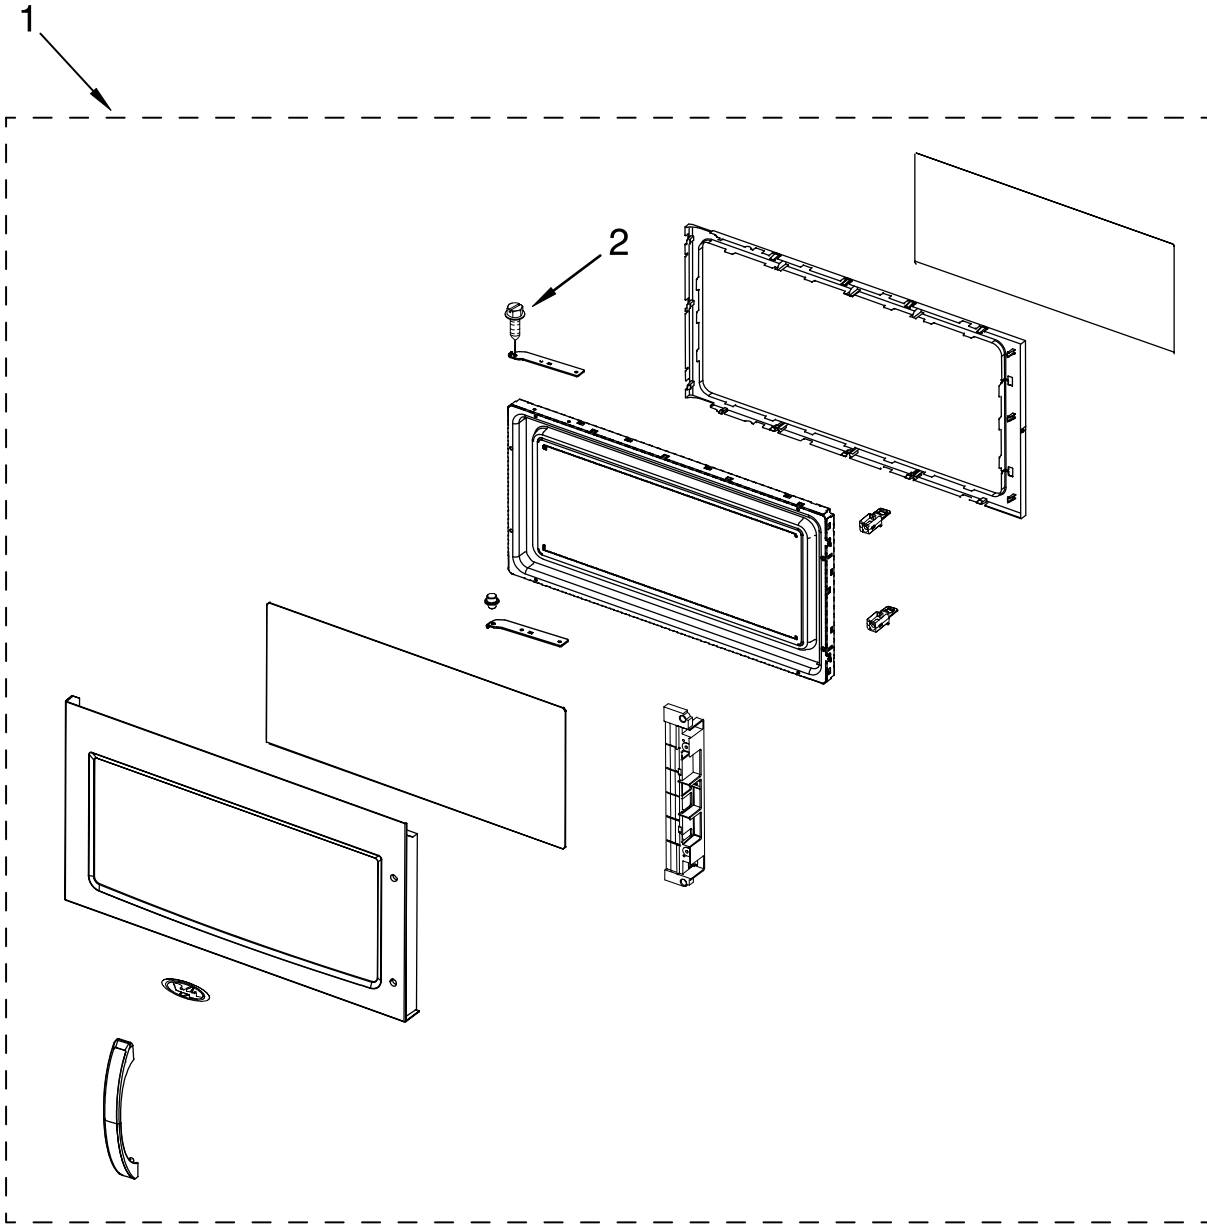

CONTROL PANEL PARTS

For Models: MH1170XSQ2, MH1170XST2, MH1170XSS2, MH1170XSY2
 (White) (Biscuit) (Stainless Steel) (Universal Silver)

Microwave Oven
 1.7 Cu. Ft.

Illus. No.	Part No.	DESCRIPTION
1		Literature
	W10110883	U & C Guide
	W10132039	Tech Sheet
	8205885	Cook Guide Label
	8206587	Install, Instruct.
2		Panel Asy, Control
		Includes Lens and
		Membrane Switch
	W10166189	White
	W10166192	Biscuit
	W10166191	Stainless/Unv.Slv.
3	W10166184	Bracket, Control
4	W10166188	Microcomputer

FOR ORDERING INFORMATION REFER TO PARTS PRICE LIST

DOOR PARTS

For Models: MH1170XSQ2, MH1170XST2, MH1170XSS2, MH1170XSY2
 (White) (Biscuit) (Stainless Steel) (Universal Silver)

Illus. No.	Part No.	DESCRIPTION
1		COMPLETE DOOR
	8206394	White
	8206396	Stainless
	8206397	Biscuit
	8206398	Silver
2	W10138802	Screw