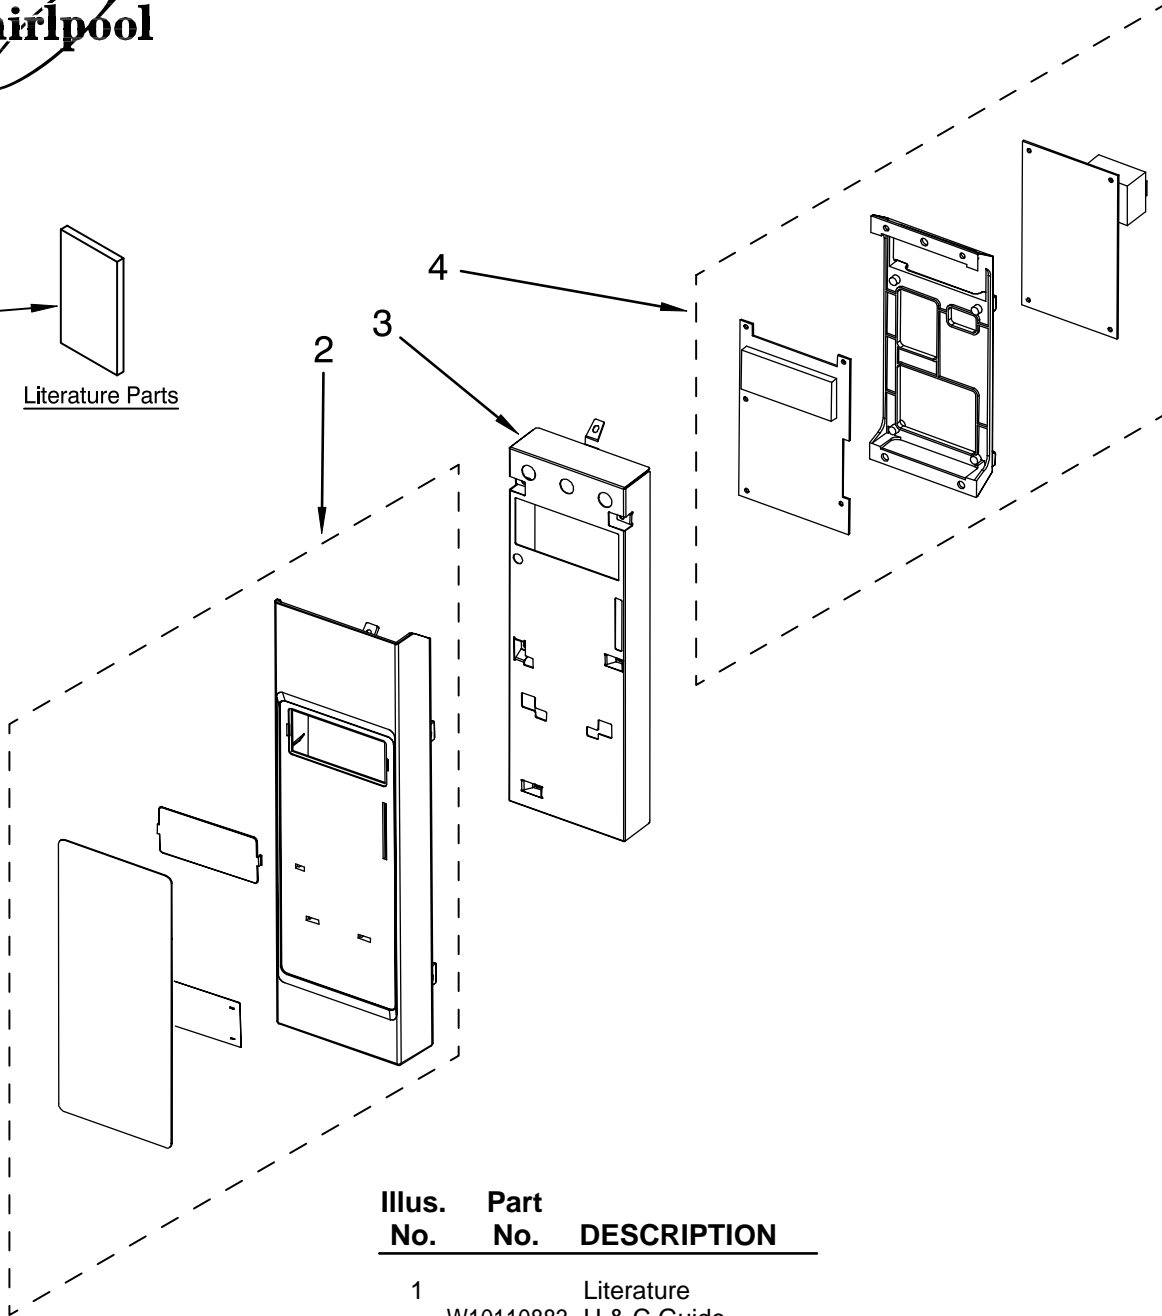

CONTROL PANEL PARTS

For Models: MH1170XSQ2, MH1170XST2, MH1170XSS2, MH1170XSY2
 (White) (Biscuit) (Stainless Steel) (Universal Silver)

Microwave Oven
 1.7 Cu. Ft.

Illus. No.	Part No.	DESCRIPTION
1		Literature
	W10110883	U & C Guide
	W10132039	Tech Sheet
	8205885	Cook Guide Label
	8206587	Install, Instruct.
2		Panel Asy, Control
		Includes Lens and
		Membrane Switch
	W10166189	White
	W10166192	Biscuit
	W10166191	Stainless/Unv.Slv.
3	W10166184	Bracket, Control
4	W10166188	Microcomputer

FOR ORDERING INFORMATION REFER TO PARTS PRICE LIST

DOOR PARTS

For Models: MH1170XSQ2, MH1170XST2, MH1170XSS2, MH1170XSY2
 (White) (Biscuit) (Stainless Steel) (Universal Silver)

Illus. No.	Part No.	DESCRIPTION
1		COMPLETE DOOR
	8206394	White
	8206396	Stainless
	8206397	Biscuit
	8206398	Silver
2	W10138802	Screw