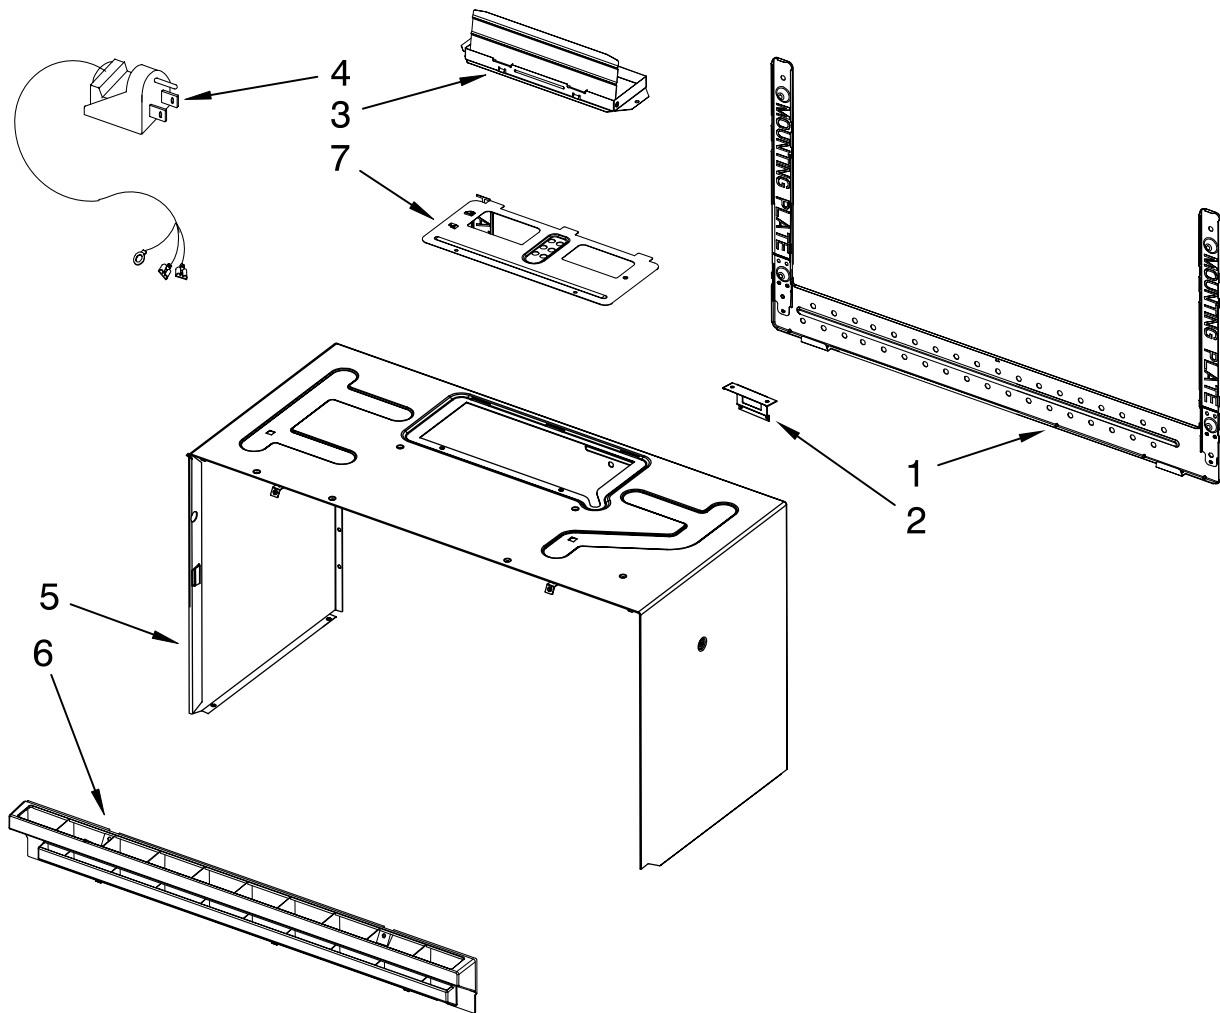

CABINET AND INSTALLATION PARTS

For Models: MH1170XSQ2, MH1170XST2, MH1170XSS2, MH1170XSY2
(White) (Biscuit) (Stainless Steel) (Universal Silver)

Illus. No.	Part No.	DESCRIPTION
1	8206315	Plate, Mounting
2	8206385	Support, Wire Clip
3	8206442	Damper Assembly
4	8206388	Cord, Power
5		Case, Outer
	W10163417	White
	W10163418	Black
	W10163419	Biscuit

Illus. No.	Part No.	DESCRIPTION
6		Grille, Vent
	8206390	White
	8206391	Black
	W10139642	Biscuit
	8206393	Universal Silver
7	W10157207	Plate, Damper

Illus. No.	Part No.	DESCRIPTION
Miscellaneous		
	8206614	Installation, Hardware
	8205871	Template, Upper
	W10138802	Screw, Top Mountng
	W10163434	Main Harness
	W10163438	Ground Wire Assy
	8206415	H.V. Wire Assy
	W10107760	Grnd Wire, Filter
	W10163435	HdImp/TT Wire Assy
	W10163436	HV Trnsfrm Wr Assy
	W10163439	Harness Wire, NTC

FOR ORDERING INFORMATION REFER TO PARTS PRICE LIST