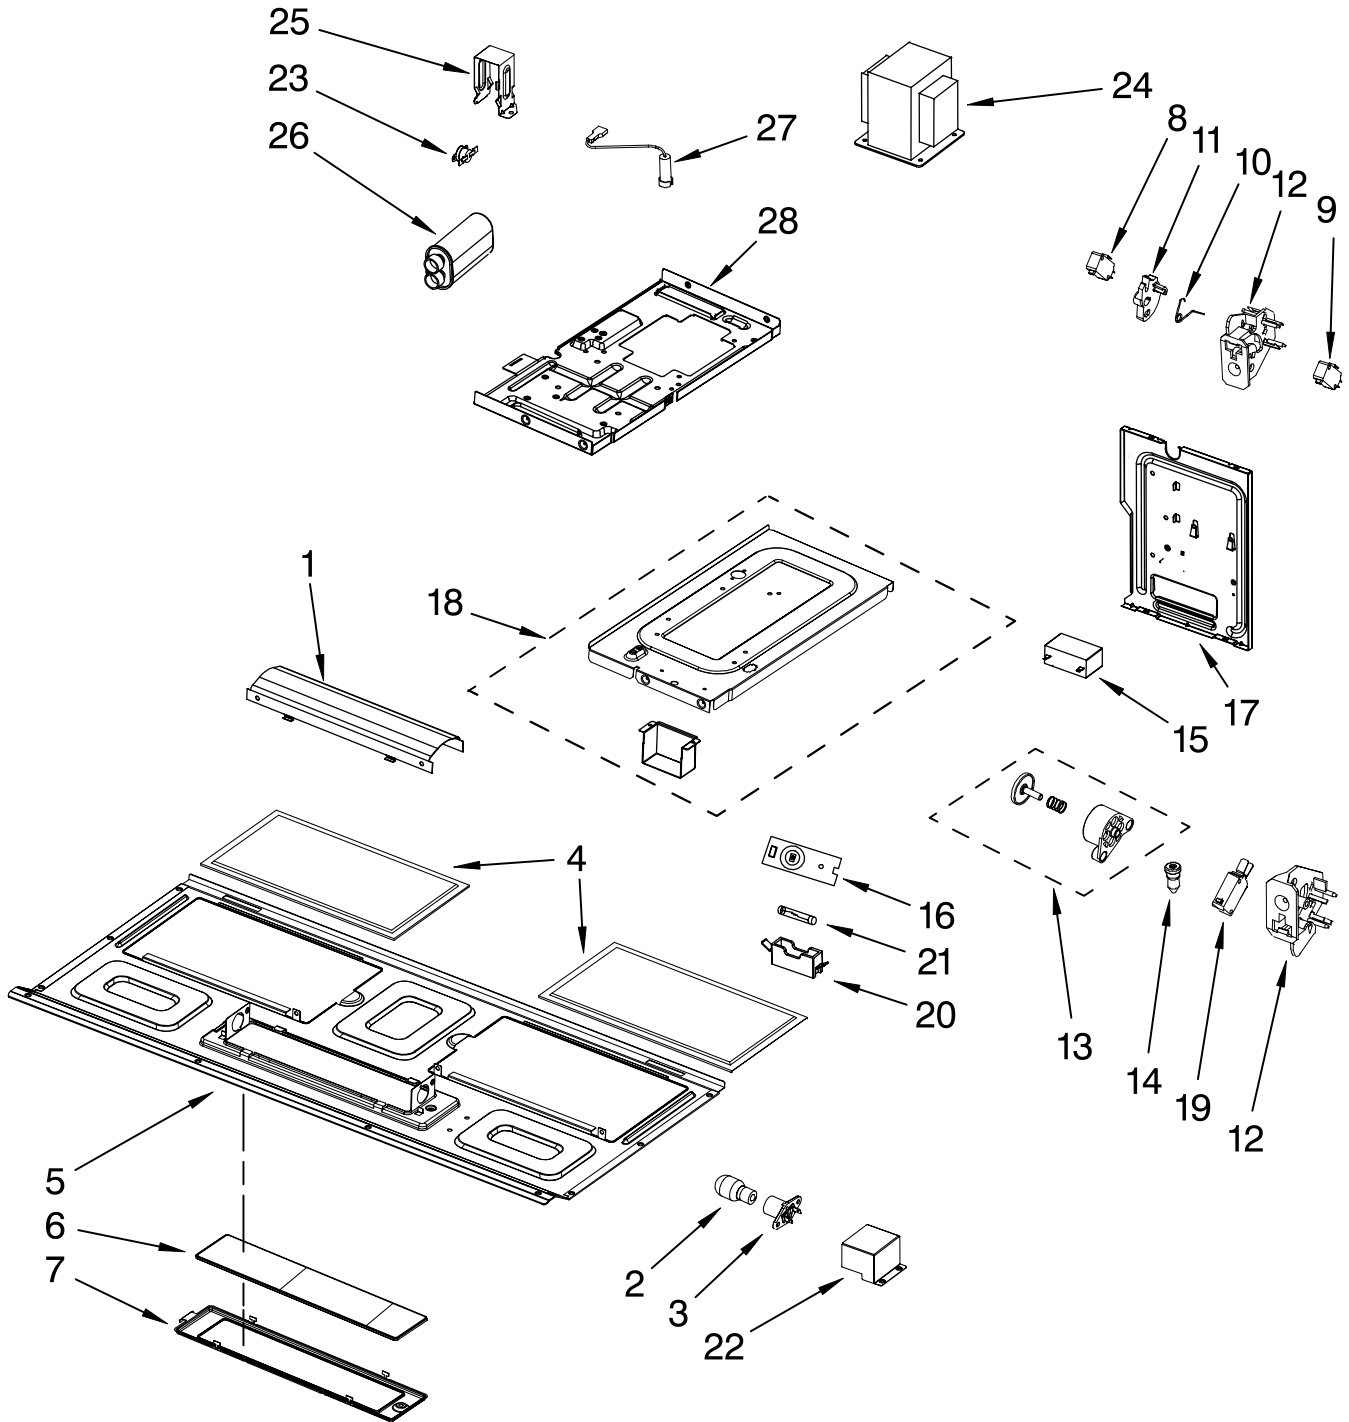

INTERIOR AND VENTILATION PARTS

For Models: MH1170XSQ2, MH1170XST2, MH1170XSS2, MH1170XSY2
(White) (Biscuit) (Stainless Steel) (Universal Silver)

FOR ORDERING INFORMATION REFER TO PARTS PRICE LIST

INTERIOR AND VENTILATION PARTS

For Models: MH1170XSQ2, MH1170XST2, MH1170XSS2, MH1170XS2
(White) (Biscuit) (Stainless Steel) (Universal Silver)

Illus. No.	Part No.	DESCRIPTION
1	W10139751	Reflector, Lamp
2	8206232	Lamp
3	8206374	Holder, Lamp
4	8206229	Filter, Grease
5	8206386	Plate, Bottom
6	8206376	Glass, Lamp
7	8206375	Holder, Glass
8	8206345	Switch, Micro V5P010CG3
9	8206347	Switch, Micro V5P020CG3
10	W10156812	Spring, Interlock
11	W10156811	Plate, Cam
12		Support, Interlock
	8206419	Top
	W10156813	Bottom
13	8206558	Piston Assembly
14	8206180	Screw
15	8206357	Capacitor, 125 V
16	W10163422	Thermistor (PCBA)
17	W10163421	Plate, Side
18	W10163423	Chassis Assembly
19	8206352	Switch, Micro V5P030CG3
20	8184312	Holder, Fuse
21	W10138793	Fuse
22	8206359	Terminal Cvr,Lamp
23	8206370	Support, Diode
23	8206379	Thermostat
24	W10165829	Transformer, H.V.
25	W10156817	Bracket, Capacitor
26	W10138798	Capacitor, H.V.
27	W10163432	Diode, H.V.
28	W10163420	Chassis

FOR ORDERING INFORMATION REFER TO PARTS PRICE LIST