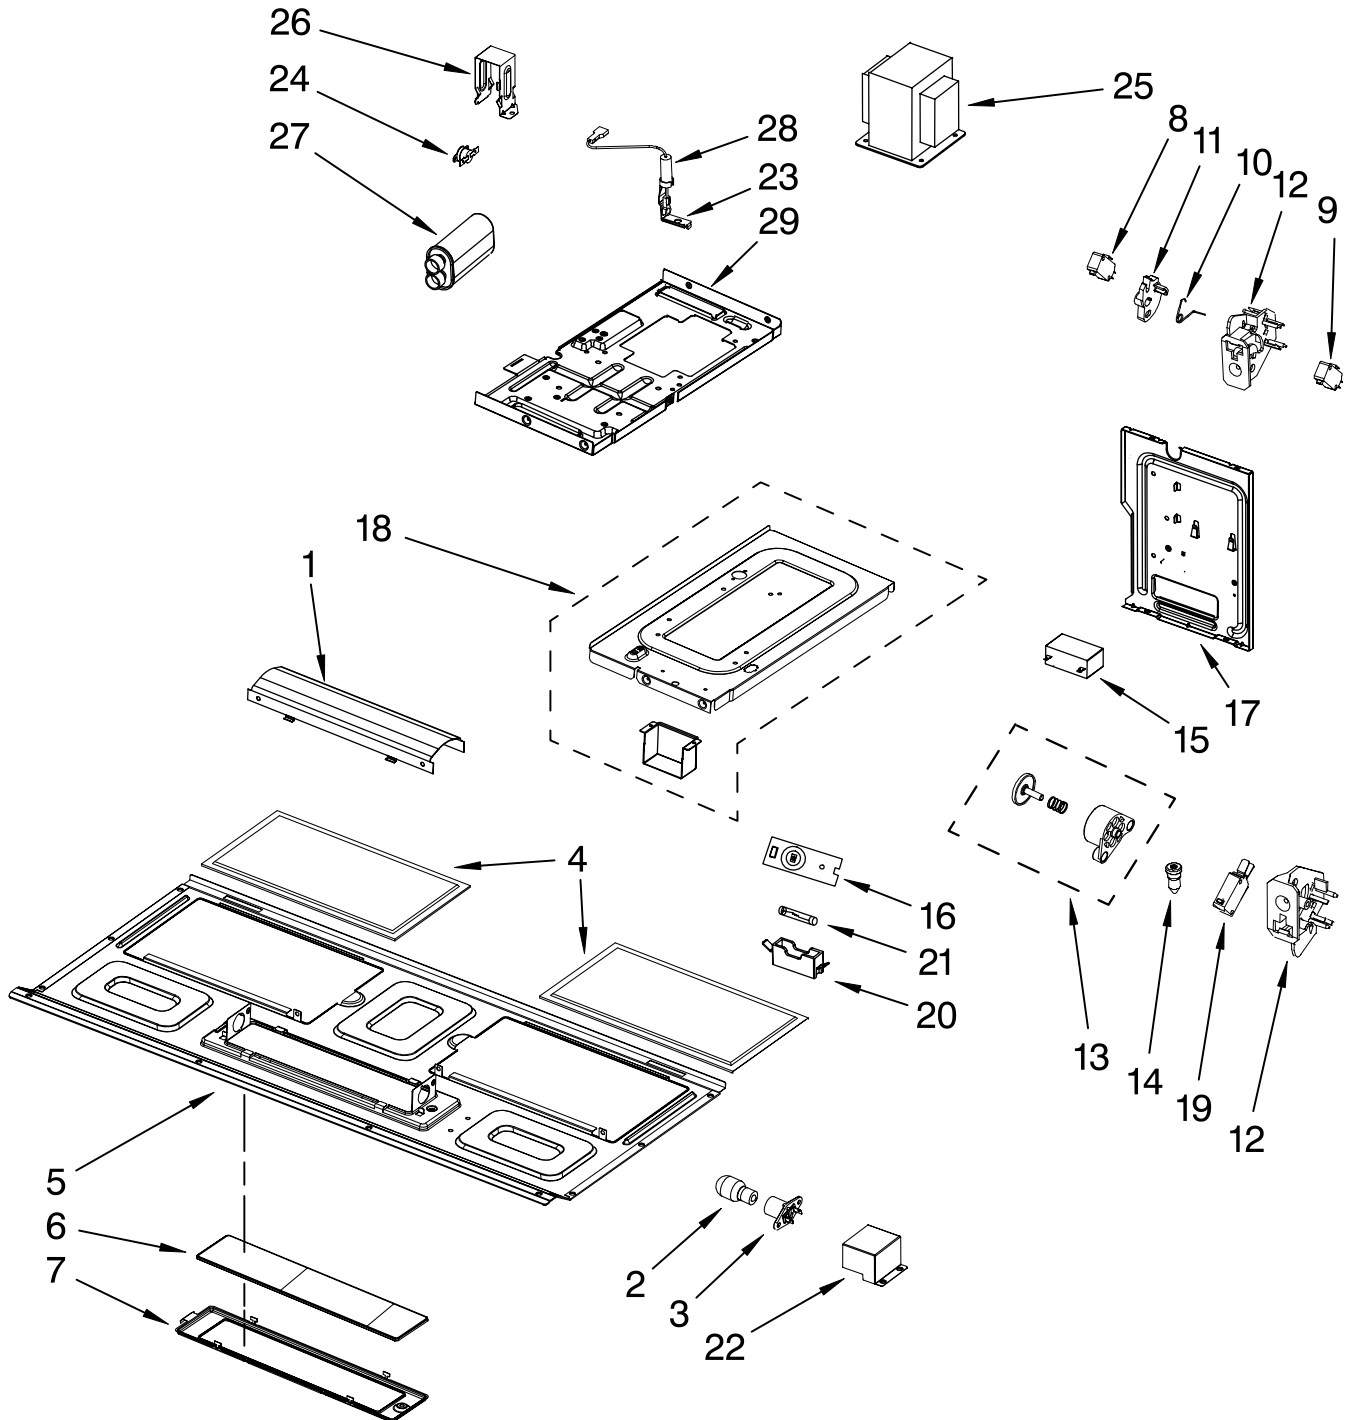

INTERIOR AND VENTILATION PARTS

For Models: MH1170XSQ1, MH1170XSB1, MH1170XST1, MH1170XSS1, MH1170XSY1
(White) (Black) (Biscuit) (Stainless Steel) (Universal Silver)

FOR ORDERING INFORMATION REFER TO PARTS PRICE LIST

INTERIOR AND VENTILATION PARTS

For Models: MH1170XSQ1, MH1170XSB1, MH1170XST1, MH1170XSS1, MH1170XSY1
(White) (Black) (Biscuit) (Stainless Steel) (Universal Silver)

Illus. No.	Part No.	DESCRIPTION
1	W10139624	Reflector, Lamp
2	8206232	Lamp
3	8206374	Holder, Lamp
4	8206229	Filter, Grease
5	8206386	Plate, Bottom
6	8206376	Glass, Lamp
7	8206375	Holder, Glass
8	8206345	Switch, Micro V5P010CG3
9	8206347	Switch, Micro V5P020CG3
10	8169438	Spring, Interlock
11	8183824	Plate, Cam
12		Support, Interlock
	8206419	Top
	8206353	Bottom
13	8206558	Piston Assembly
14	8206180	Screw
15	8206357	Capacitor, 125 V
16	8206421	Thermistor (PCBA)
17	W10138792	Plate, Side
18	8206358	Chassis Assembly
19	8206352	Switch, Micro V5P030CG3
20	8184312	Holder, Fuse
21	4393308	Fuse
22	8206359	Terminal Cvr, Lamp
23	8206370	Support, Diode
24	8206379	Thermostat
25	8206343	Transformer, H.V.
26	8206378	Bracket, Capacitor
27	8206380	Capacitor, H.V.
28	8206369	Diode, H.V.
29	W10138791	Chassis

FOR ORDERING INFORMATION REFER TO PARTS PRICE LIST