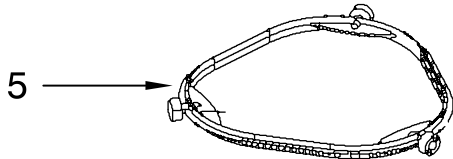

TURNTABLE PARTS

For Models: MH1170XSQ1, MH1170XSB1, MH1170XST1, MH1170XSS1, MH1170XSY1
(White) (Black) (Biscuit) (Stainless Steel) (Universal Silver)

Illus. No.	Part No.	DESCRIPTION

1	8206389	Cover, Inlet Includes Nails and Bushings
2	8206118	Hook, Rack (4)
3	8184549	Nails/Bushings (4 of each)
4	4393799	Turntable
5	8206227	Ring, Turntable
6	8206228	Driver, Turntable
7	8183953	Motor, Turntable
8	8205042	Rack
9	W10107790	Washer
10	8206618	Screw
11	W10107780	Spacer (4)

FOR ORDERING INFORMATION REFER TO PARTS PRICE LIST