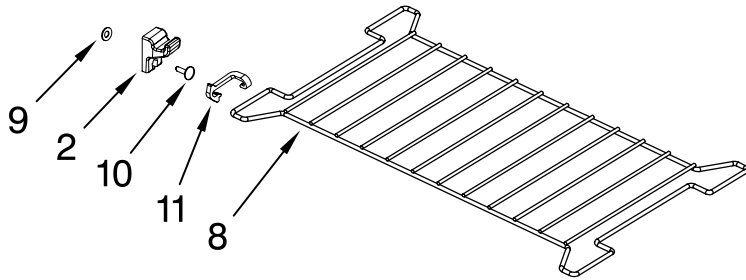

TURNTABLE PARTS

For Models: MH1170XSQ1, MH1170XSB1, MH1170XST1, MH1170XSS1, MH1170XSY1
(White) (Black) (Biscuit) (Stainless Steel) (Universal Silver)

Illus. No.	Part No.	DESCRIPTION

1	8206389	Cover, Inlet Includes Nails and Bushings
2	8206118	Hook, Rack (4)
3	8184549	Nails/Bushings (4 of each)
4	4393799	Turntable
5	8206227	Ring, Turntable
6	8206228	Driver, Turntable
7	8183953	Motor, Turntable
8	8205042	Rack
9	W10107790	Washer
10	8206618	Screw
11	W10107780	Spacer (4)

FOR ORDERING INFORMATION REFER TO PARTS PRICE LIST