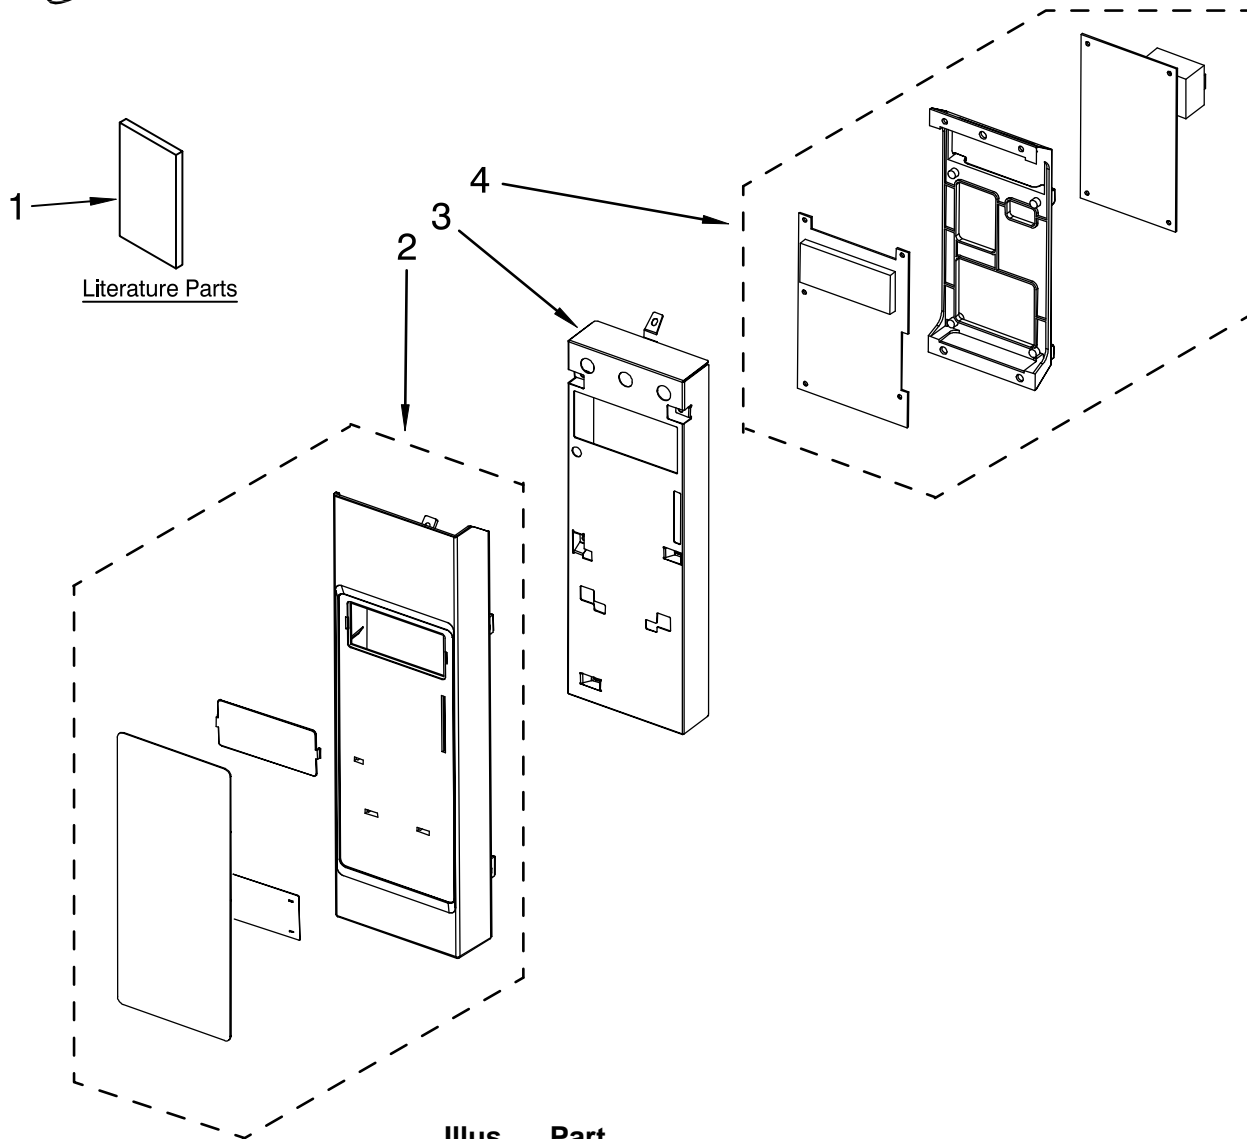

CONTROL PANEL PARTS

Microwave Oven
1.7 Cu. Ft.

For Models: MH1170XSQ1, MH1170XSB1, MH1170XST1, MH1170XSS1, MH1170XSY1

(White) (Black) (Biscuit) (Stainless Steel) (Universal Silver)

Illus. No.	Part No.	DESCRIPTION
1		Literature
	W10110883	U & C Guide
	W10110890	Tech Sheet
	8205885	Cook Guide Label
2		Panel Asy, Control
		Includes Lens and Membrane Switch
	8206362	White
	8206363	Black
	8206365	Biscuit
	W10139623	Stainless/Unv.Slv.
3	8206361	Bracket, Control
4	8206360	Microcomputer

FOR ORDERING INFORMATION REFER TO PARTS PRICE LIST

DOOR PARTS

For Models: MH1170XSQ1, MH1170XSB1, MH1170XST1, MH1170XSS1, MH1170XSY1
 (White) (Black) (Biscuit) (Stainless Steel) (Universal Silver)

Illus. No.	Part No.	DESCRIPTION
1		COMPLETE DOOR
	8206394	White
	8206396	Stainless
	8206397	Biscuit
	8206395	Black
	8206398	Silver
2	8206181	Screw
3		Handle
	W10114514	White
	W10114515	Black/Stainless
	W10114551	Biscuit
	8206404	Universal Silver