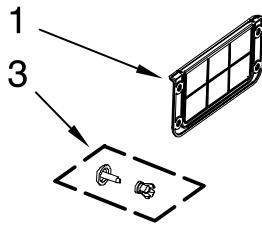

TURNTABLE PARTS

For Models: MH1170XSQ1, MH1170XSB1, MH1170XST1, MH1170XSS1, MH1170XSY1
(White) (Black) (Biscuit) (Stainless Steel) (Universal Silver)

Illus. No.	Part No.	DESCRIPTION

1	8206389	Cover, Inlet Includes Nails and Bushings
2	8206118	Hook, Rack (4)
3	8184549	Nails/Bushings (4 of each)
4	4393799	Turntable
5	8206227	Ring, Turntable
6	8206228	Driver, Turntable
7	8183953	Motor, Turntable
8	8205042	Rack
9	W10107790	Washer
10	8206618	Screw
11	W10107780	Spacer (4)

FOR ORDERING INFORMATION REFER TO PARTS PRICE LIST