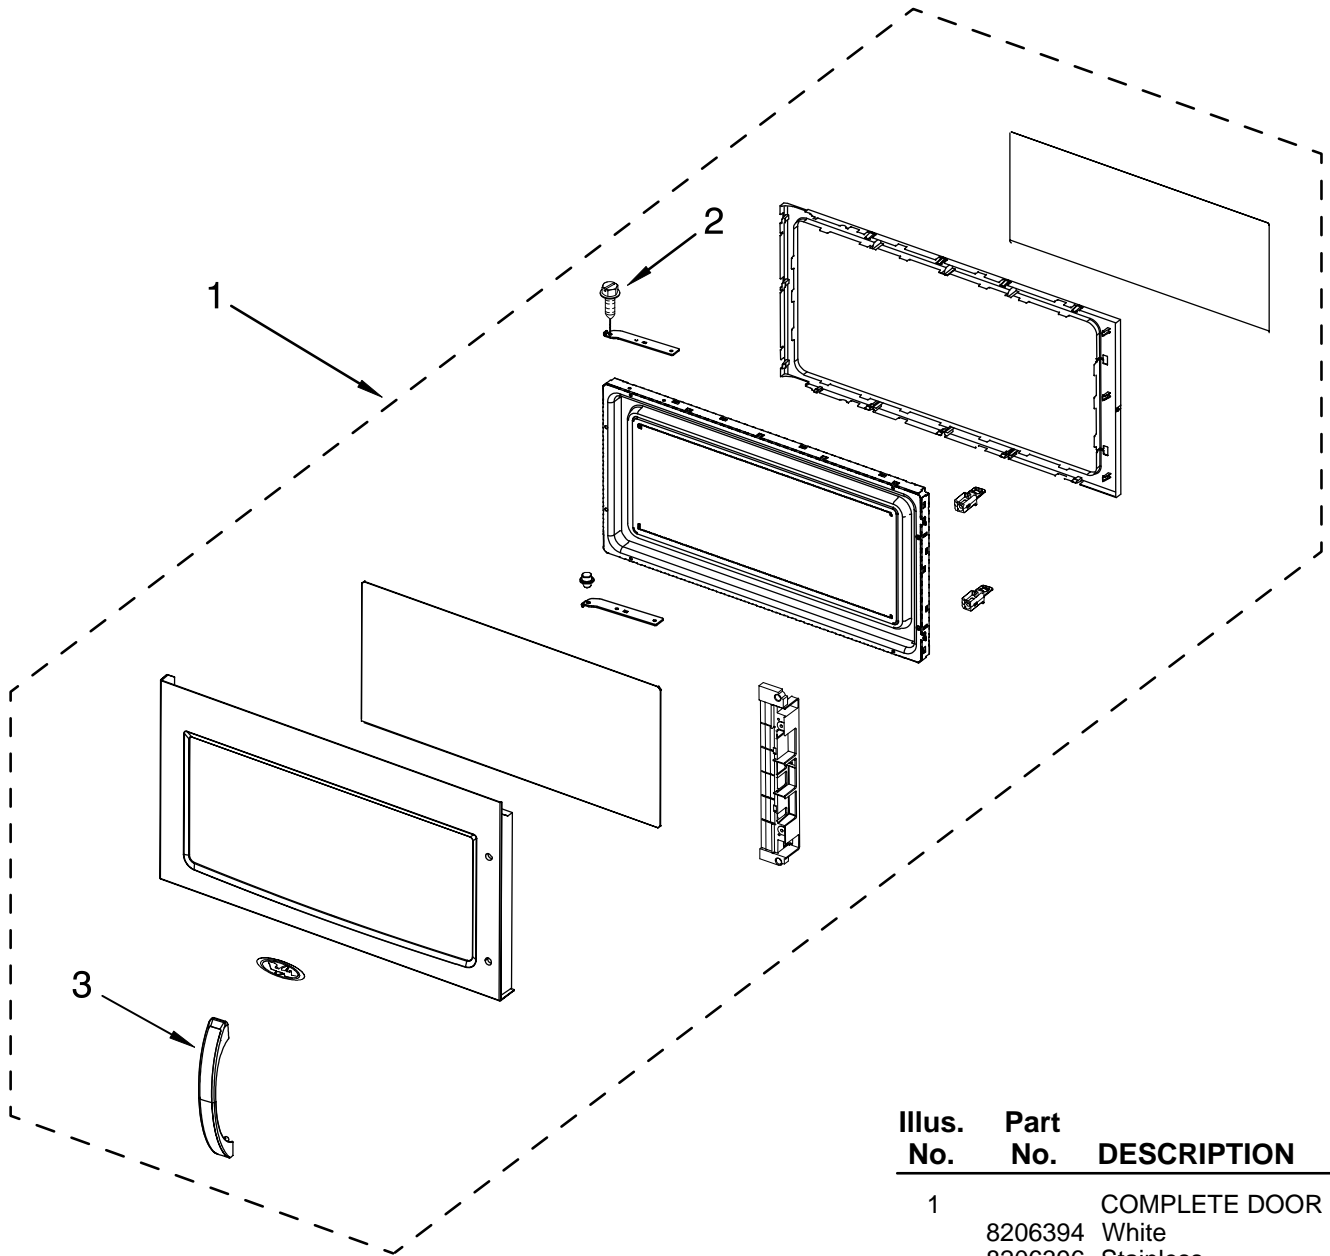

DOOR PARTS

For Models: MH1170XSQ1, MH1170XSB1, MH1170XST1, MH1170XSS1, MH1170XSY1
(White) (Black) (Biscuit) (Stainless Steel) (Universal Silver)

Illus. No.	Part No.	DESCRIPTION
1		COMPLETE DOOR
	8206394	White
	8206396	Stainless
	8206397	Biscuit
	8206395	Black
	8206398	Silver
2	8206181	Screw
3		Handle
	W10114514	White
	W10114515	Black/Stainless
	W10114551	Biscuit
	8206404	Universal Silver

FOR ORDERING INFORMATION REFER TO PARTS PRICE LIST