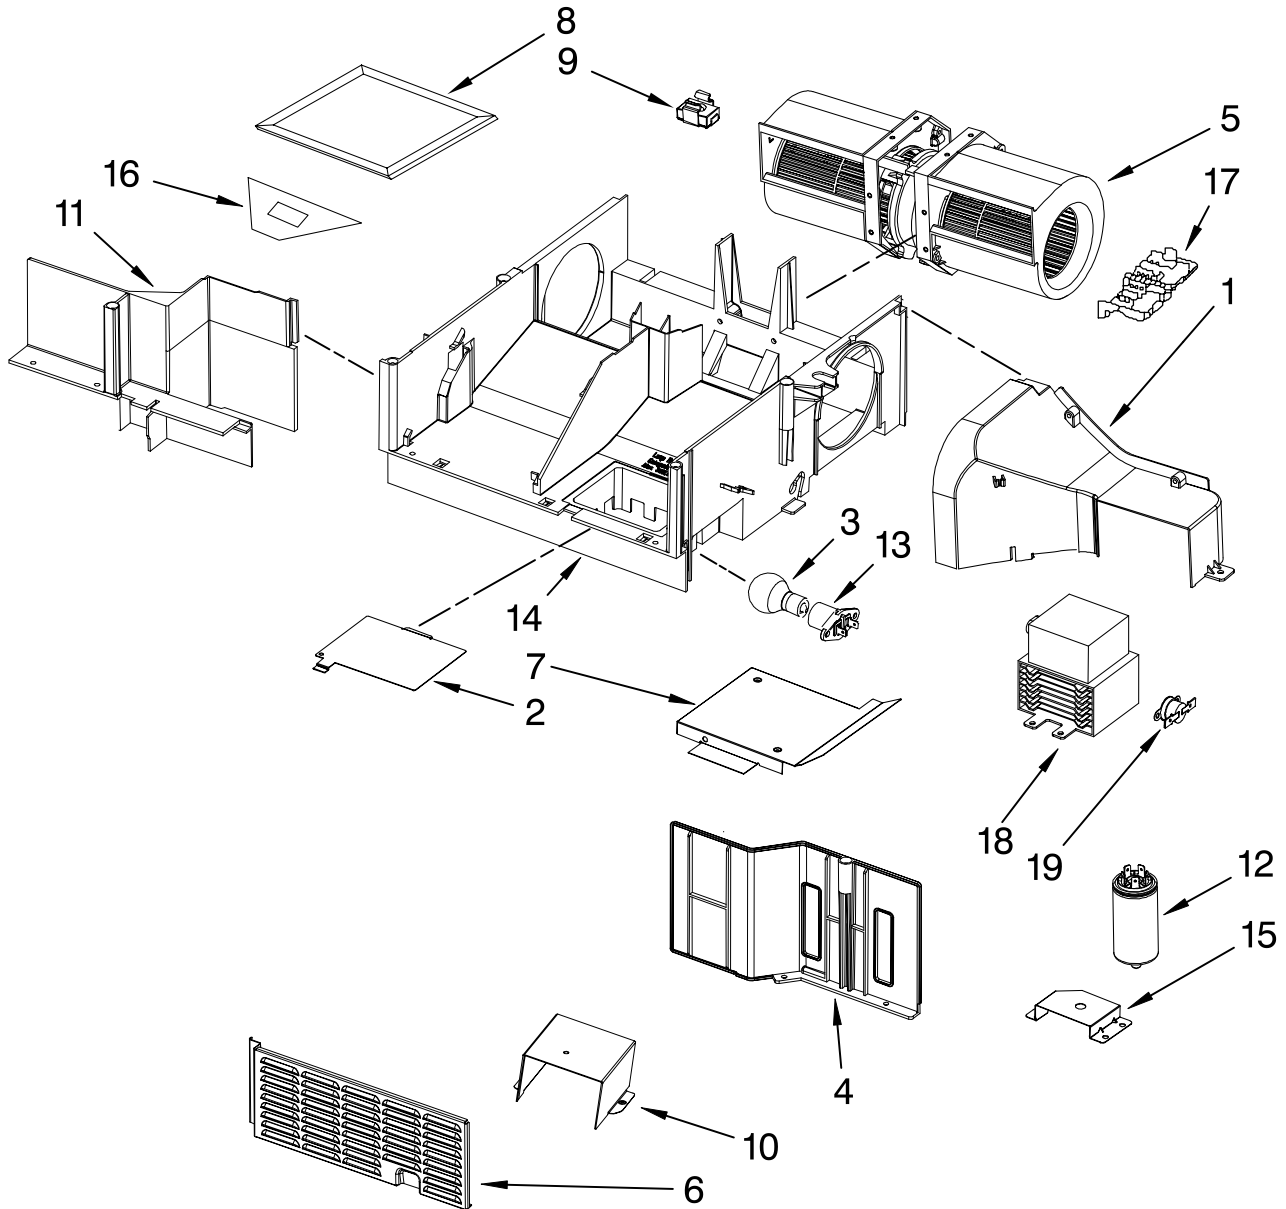

AIR FLOW PARTS

For Models: MH1170XSQ1, MH1170XSB1, MH1170XST1, MH1170XSS1, MH1170XSY1
(White) (Black) (Biscuit) (Stainless Steel) (Universal Silver)

Illus. No.	Part No.	DESCRIPTION
1	8206340	Deflector, Air
2	8206382	Cover, Lamp
3	4393681	Lamp
4	8206371	Cover, Side Inlet
5	W10114550	Motor, Fan Assy
6	W10107800	Shield
7	8206377	Air Guide

Illus. No.	Part No.	DESCRIPTION
8	8206230	Filter, Charcoal
9	W10110862	Mounting, Nut (2)
10	8206625	Channel, Air
11	W10138800	Air Guide
12	8206624	Filter
13	8169539	Holder, Lamp

Illus. No.	Part No.	DESCRIPTION
14	W10138799	Base Plate, Air Guide
15	8206368	Brkt-Mntg, Filter
16	W10117846	Socket, Motor Wire
17	W10110598	Cover, Terminal
18	8206341	Magnetron
19	8206342	Thermostat

FOR ORDERING INFORMATION REFER TO PARTS PRICE LIST