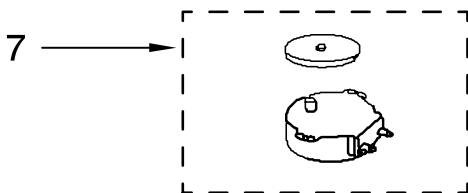

TURNTABLE PARTS

For Models: MH1170XSQ1, MH1170XSB1, MH1170XST1, MH1170XSS1, MH1170XSY1
(White) (Black) (Biscuit) (Stainless Steel) (Universal Silver)

Illus. No.	Part No.	DESCRIPTION

1	8206389	Cover, Inlet Includes Nails and Bushings
2	8206118	Hook, Rack (4)
3	8184549	Nails/Bushings (4 of each)
4	4393799	Turntable
5	8206227	Ring, Turntable
6	8206228	Driver, Turntable
7	8183953	Motor, Turntable
8	8205042	Rack
9	W10107790	Washer
10	8206618	Screw
11	W10107780	Spacer (4)

FOR ORDERING INFORMATION REFER TO PARTS PRICE LIST