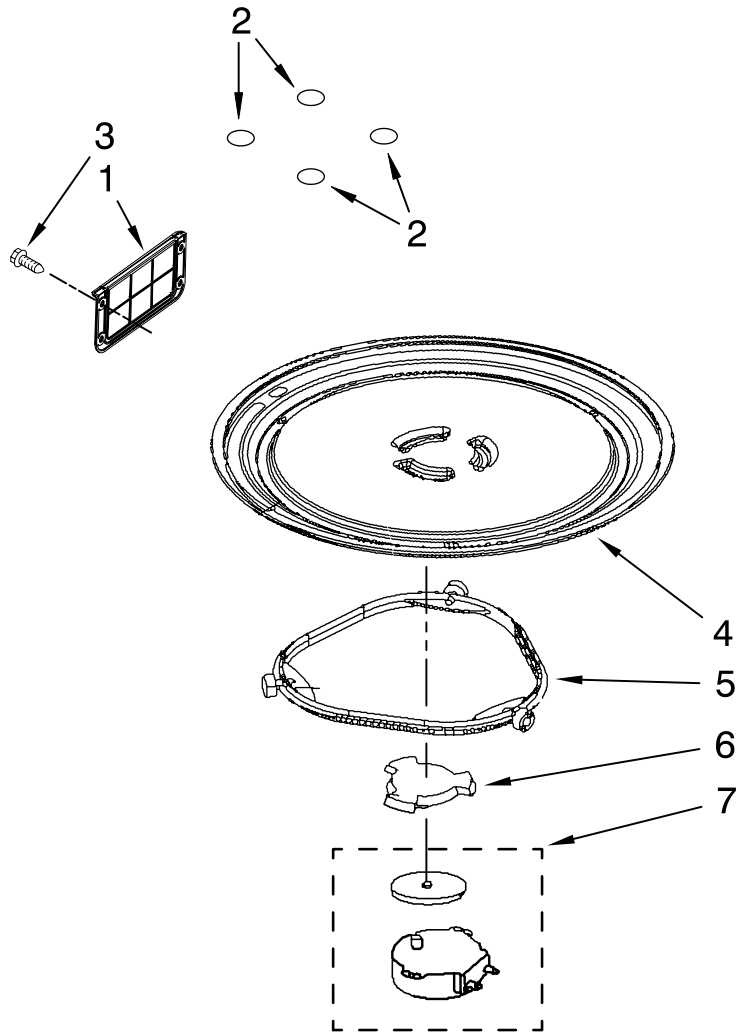

FOR ORDERING INFORMATION REFER TO PARTS PRICE LIST

AIR FLOW PARTS

For Models: MH1160XSS0, MH1160XSY0, MH1160XSD0

(Stainless) (Designer Universal Silver) (Universal Silver)

Illus. No.	Part No.	DESCRIPTION
1	8206340	Deflector, Air
2	8206382	Cover, Lamp
3	4393681	Lamp
4	8206371	Cover, Side Inlet
5	W10114550	Motor, Fan Assy
6	W10107800	Shield

Illus. No.	Part No.	DESCRIPTION
7	W10138797	Air Guide
8	8206230	Filter, Charcoal
9	W10110862	Mounting, Nut (2)
10	8206625	Channel, Air
11	W10138800	Air Guide
12	8206624	Filter
13	8169539	Holder, Lamp

Illus. No.	Part No.	DESCRIPTION
14	W10138799	Base Plate, Air Guide
15	8206368	Brkt-Mntg, Filter
16	W10117846	Socket, Motor Wire
17	W10110598	Cover, Terminal
18	8206341	Magnetron
19	8206342	Thermostat

FOR ORDERING INFORMATION REFER TO PARTS PRICE LIST

TURNTABLE PARTS

For Models: MH1160XSS0, MH1160XSY0, MH1160XSD0
(Stainless) (Designer Universal Silver) (Universal Silver)

Illus. No.	Part No.	DESCRIPTION
1	8206389	Cover, Inlet Includes Nails and Bushings
2	W10108800	Cavity Plugs
3	W10138801	Plastic Rivets (4)
4	4393799	Turntable
5	8206227	Ring, Turntable
6	8206228	Driver, Turntable
7	8183953	Motor, Turntable