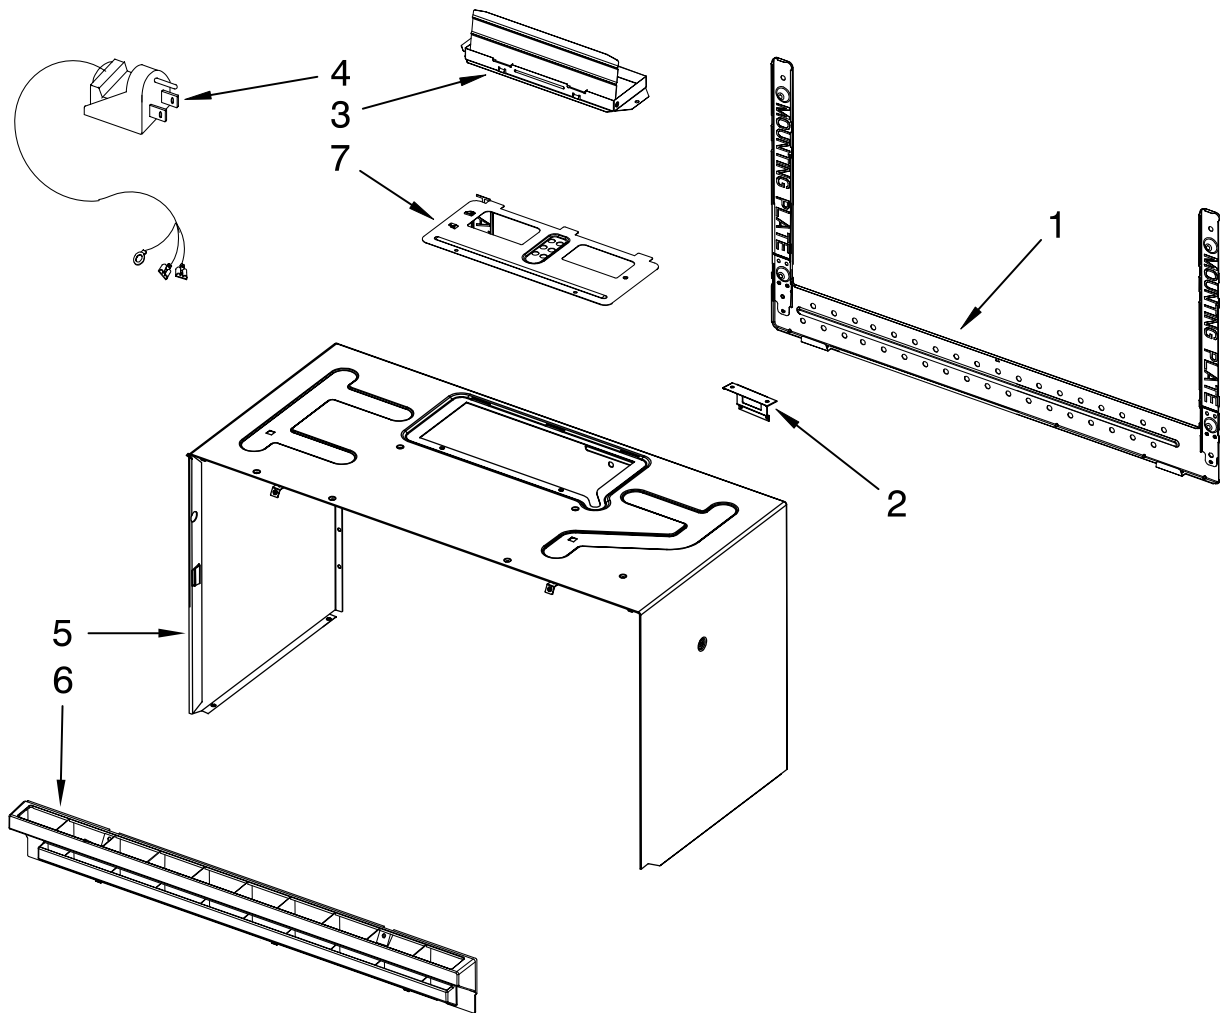

CABINET AND INSTALLATION PARTS

For Models: MH1160XSS0, MH1160XSY0, MH1160XSD0

(Stainless) (Designer Universal Silver) (Universal Silver)

Illus. No.	Part No.	DESCRIPTION
1	8206315	Plate, Mounting
2	8206385	Support, Wire Clip
3	8206442	Damper Assembly
4	8206388	Cord, Power
5	8206338	Case, Outer
6		Grille, Vent
	8206391	SS & SD Models
	8206393	SY Model
7	8206336	Plate, Damper

Illus. No.	Part No.	DESCRIPTION

Miscellaneous

8206614	Installation, Hardware
8205871	Template, Upper
W10138802	Screw, Top Mountng
W10107710	Main Harness
8205635	Ground Wire Assy
8206415	H.V. Wire Assy
W10107760	Grnd Wire, Filter
W10138804	HdImp/TT Wire Assy
W10107740	HV Trnsfmr Wr Assy
W10107770	Harness Wire, NTC

FOR ORDERING INFORMATION REFER TO PARTS PRICE LIST