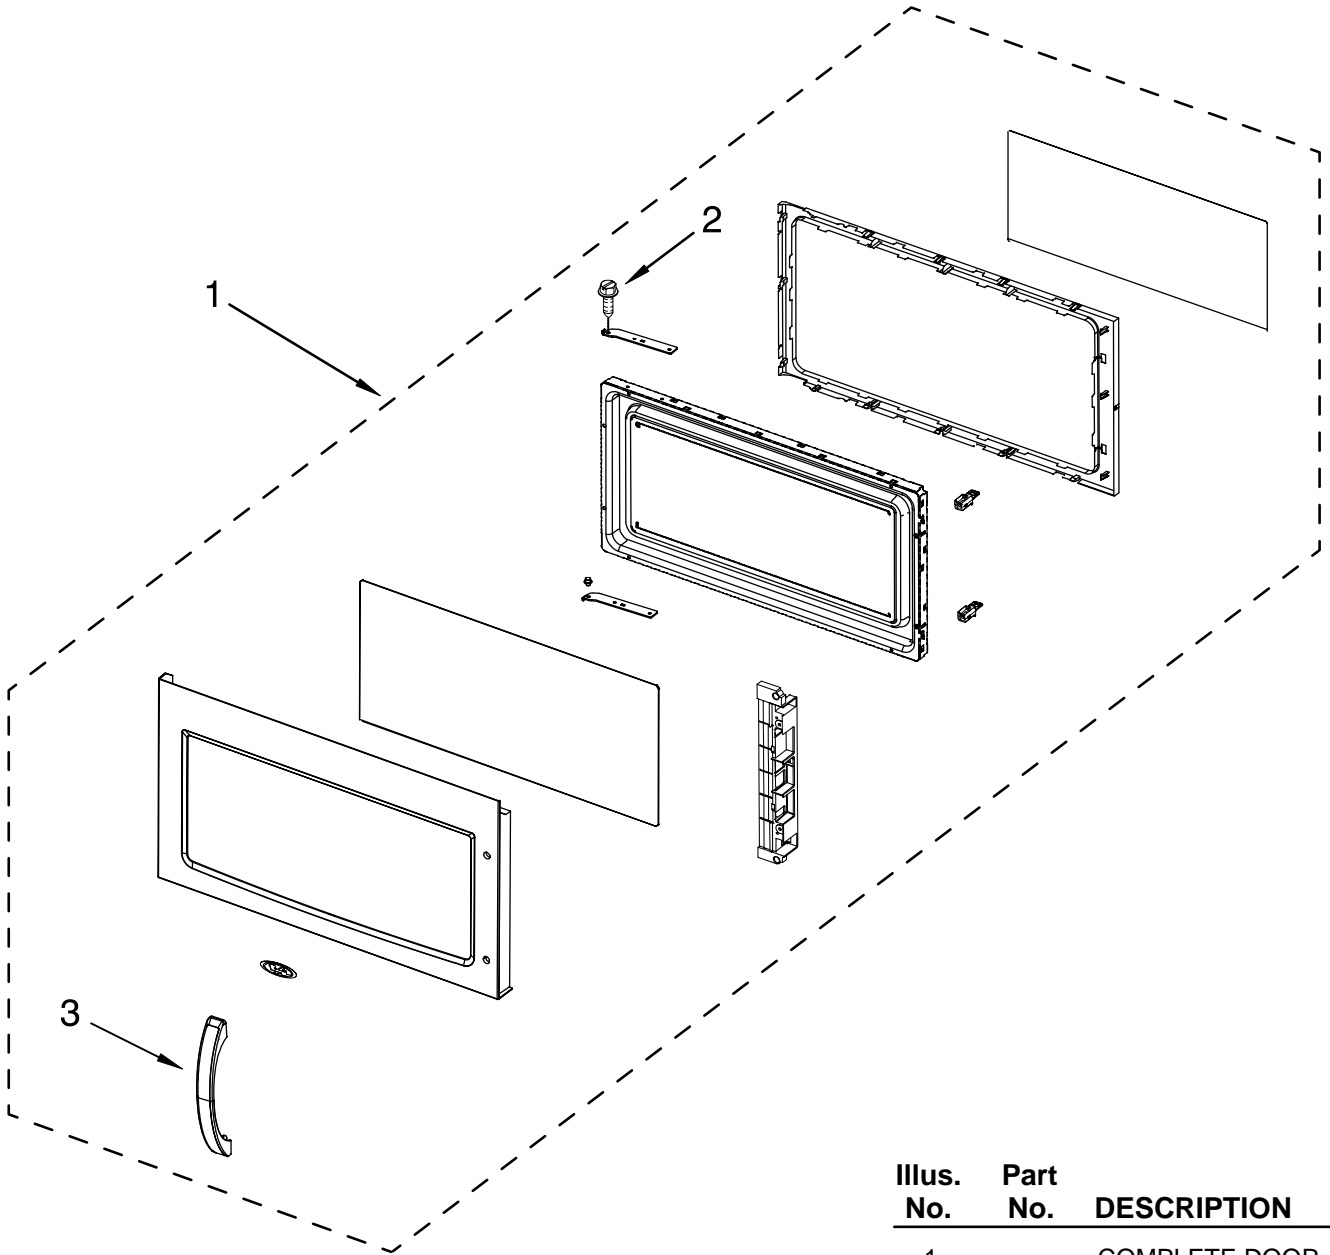

DOOR PARTS

For Models: MH1160XSS0, MH1160XSY0, MH1160XSD0
(Stainless) (Designer Universal Silver) (Universal Silver)

Illus. No.	Part No.	DESCRIPTION
1		COMPLETE DOOR
	8206396	SS Model
	8206398	SY Model
	W10138803	SD Model
2	8206181	Screw
3		Handle
	W10114515	SS & SD Models
	8206404	SY Model

FOR ORDERING INFORMATION REFER TO PARTS PRICE LIST