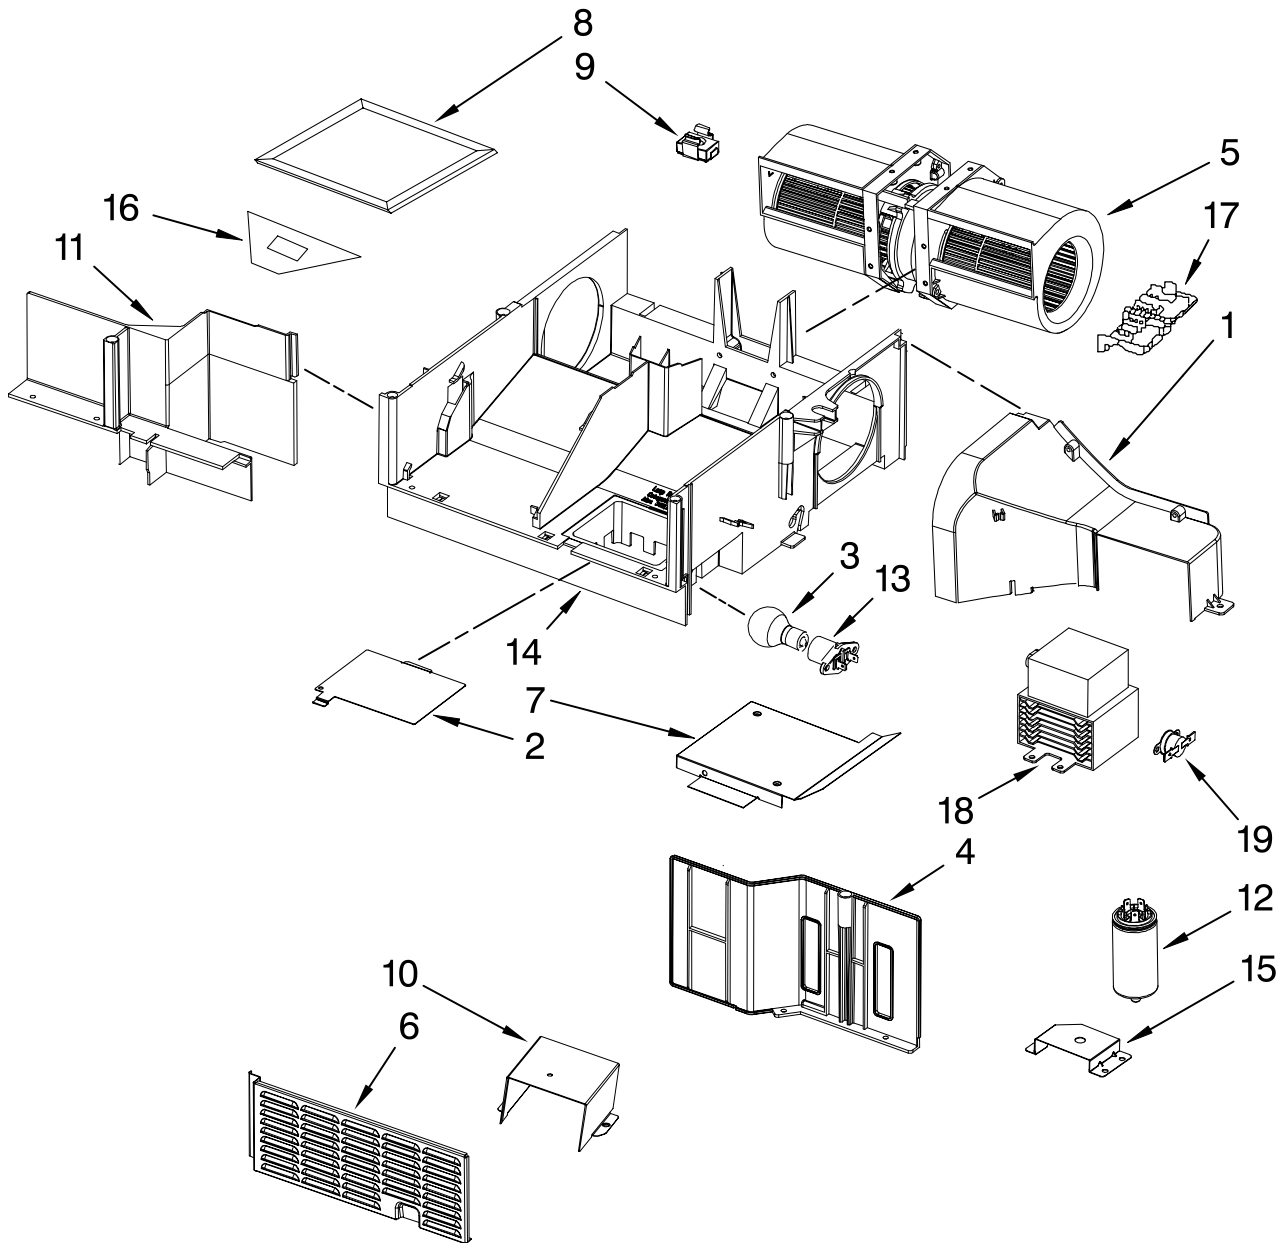

AIR FLOW PARTS

For Models: MH1160XSS0, MH1160XSY0, MH1160XSD0

(Stainless) (Designer Universal Silver) (Universal Silver)

Illus. No.	Part No.	DESCRIPTION
1	8206340	Deflector, Air
2	8206382	Cover, Lamp
3	4393681	Lamp
4	8206371	Cover, Side Inlet
5	W10114550	Motor, Fan Assy
6	W10107800	Shield

Illus. No.	Part No.	DESCRIPTION
7	W10138797	Air Guide
8	8206230	Filter, Charcoal
9	W10110862	Mounting, Nut (2)
10	8206625	Channel, Air
11	W10138800	Air Guide
12	8206624	Filter
13	8169539	Holder, Lamp

Illus. No.	Part No.	DESCRIPTION
14	W10138799	Base Plate, Air Guide
15	8206368	Brkt-Mntg, Filter
16	W10117846	Socket, Motor Wire
17	W10110598	Cover, Terminal
18	8206341	Magnetron
19	8206342	Thermostat

FOR ORDERING INFORMATION REFER TO PARTS PRICE LIST