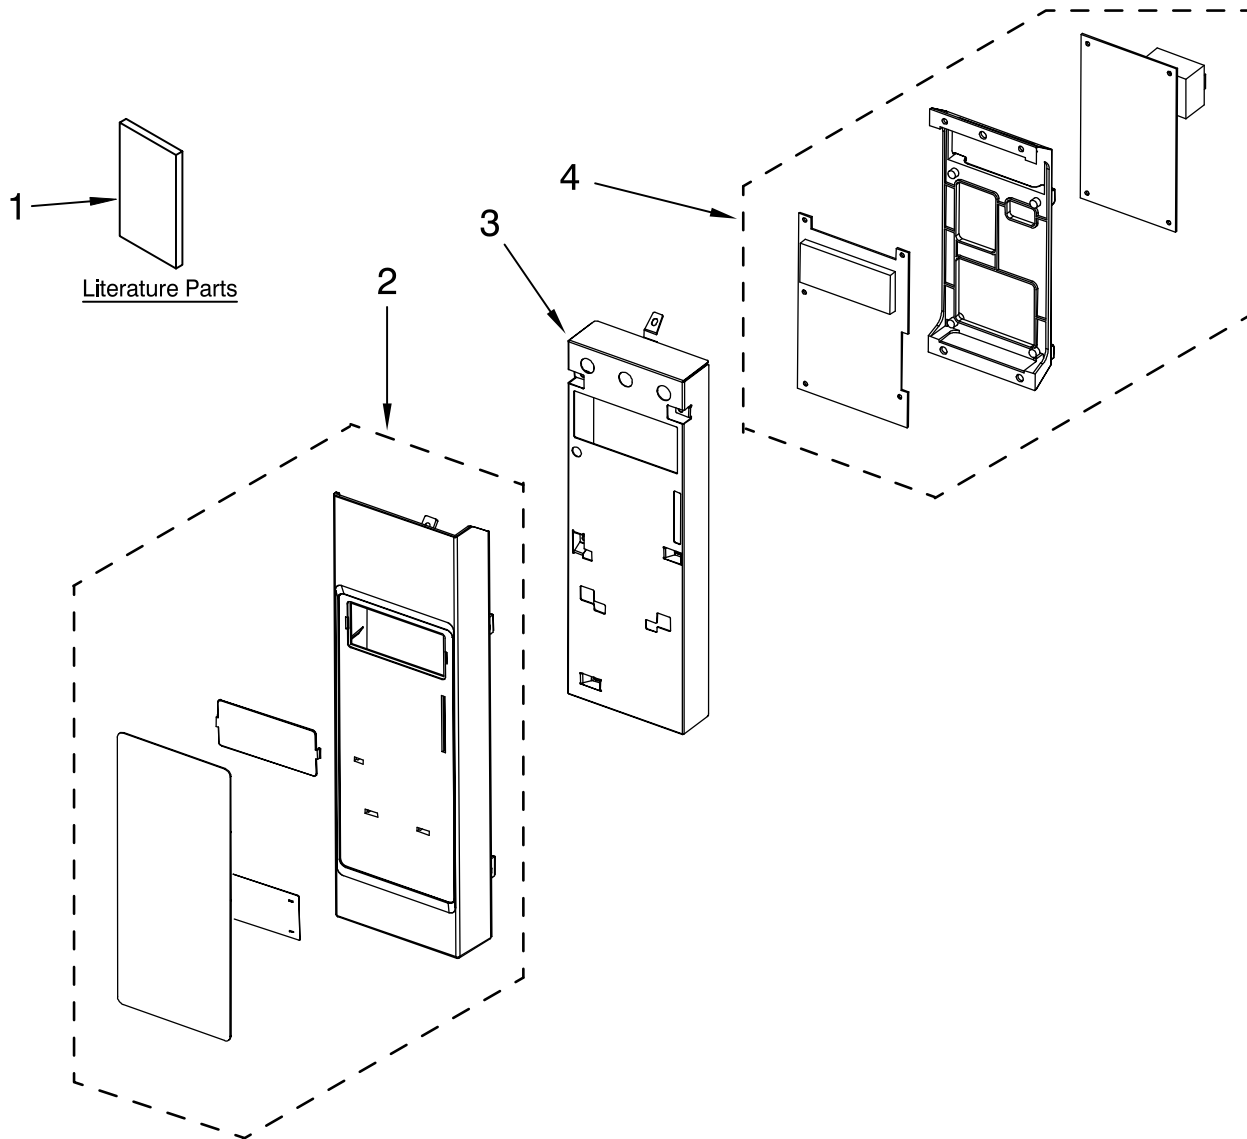

CONTROL PANEL PARTS

For Models: MH1160XSS0, MH1160XSY0, MH1160XSD0
(Stainless) (Designer Universal Silver) (Universal Silver)

Microwave Oven
1.7 Cu. Ft.

Illus. No.	Part No.	DESCRIPTION
1		Literature
	W10110881	U & C Guide
	W10110888	Tech Sheet
	8205879	Cook Guide Label
2		Panel Asy, Control Includes Lens and Membrane Switch
	W10138794	SS & SY Models
	W10138795	SD Model
3	8206361	Bracket, Control
4	W10108790	Microcomputer

FOR ORDERING INFORMATION REFER TO PARTS PRICE LIST

DOOR PARTS

For Models: MH1160XSS0, MH1160XSY0, MH1160XSD0
 (Stainless) (Designer Universal Silver) (Universal Silver)

Illus. No.	Part No.	DESCRIPTION
1		COMPLETE DOOR
	8206396	SS Model
	8206398	SY Model
	W10138803	SD Model
2	8206181	Screw
3		Handle
	W10114515	SS & SD Models
	8206404	SY Model