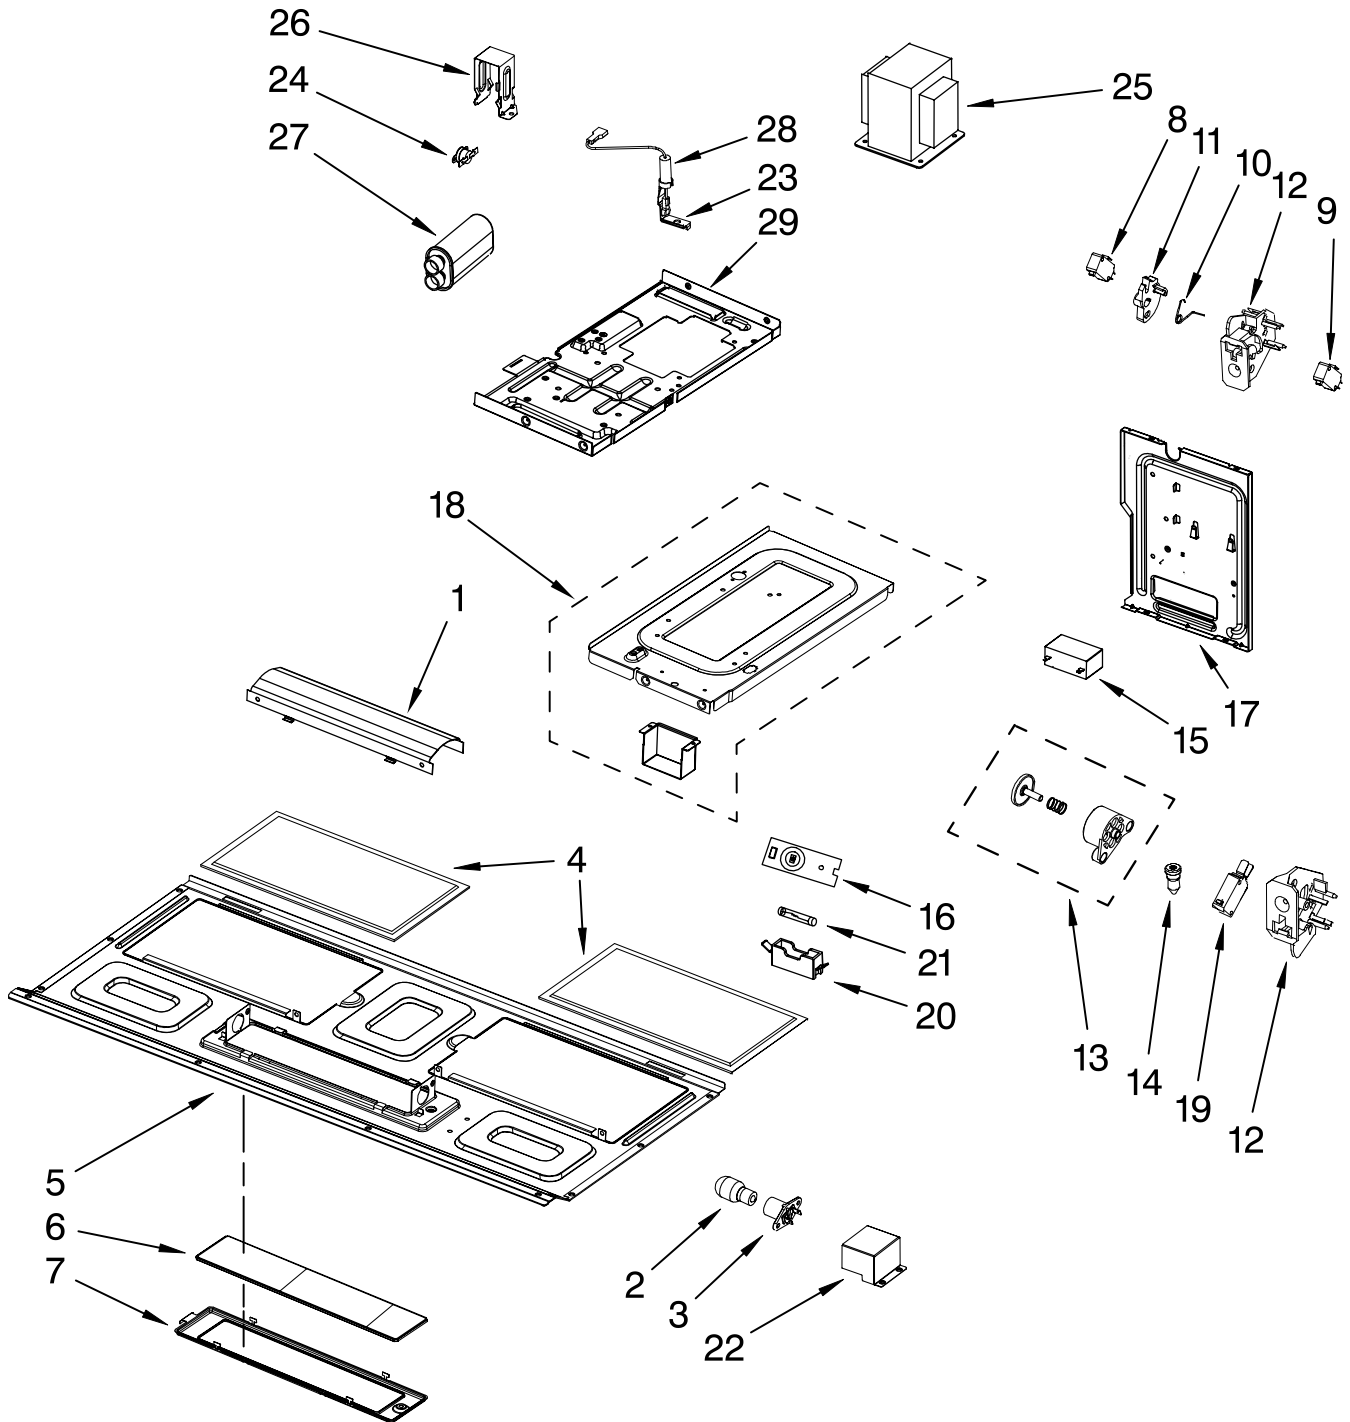

INTERIOR AND VENTILATION PARTS

For Models: MH1160XSS0, MH1160XSY0, MH1160XSD0

(Stainless) (Designer Universal Silver) (Universal Silver)

FOR ORDERING INFORMATION REFER TO PARTS PRICE LIST

INTERIOR AND VENTILATION PARTS

For Models: MH1160XSS0,MH1160XSY0,MH1160XSD0

(Stainless) (Designer Universal Silver) (Universal Silver)

Illus.	Part	
No.	No.	DESCRIPTION
1	8206387	Reflector, Lamp
2	8206232	Lamp
3	8206374	Holder, Lamp
4	8206229	Filter, Grease
5	8206386	Plate, Bottom
6	8206376	Glass, Lamp
7	8206375	Holder, Glass
8	8206345	Switch, Micro V5P010CG3
9	8206347	Switch, Micro V5P020CG3
10	8169438	Spring, Interlock
11	8183824	Plate, Cam
12		Support, Interlock
	8206419	Top
	8206353	Bottom
13	8206558	Piston Assembly
14	8206180	Screw
15	8206357	Capacitor, 125 V
16	8206421	Thermistor (PCBA)
17	W10138792	Plate, Side
18	8206358	Chassis Assembly
19	8206352	Switch, Micro V5P030CG3
20	8184312	Holder, Fuse
21	W10138793	Fuse
22	8206359	Terminal Cvr,Lamp
23	8206370	Support, Diode
24	8206379	Thermostat
25	8206343	Transformer, H.V.
26	8206378	Bracket, Capacitor
27	W10138798	Capacitor, H.V.
28	W10138796	Diode, H.V.
29	W10138791	Chassis

FOR ORDERING INFORMATION REFER TO PARTS PRICE LIST