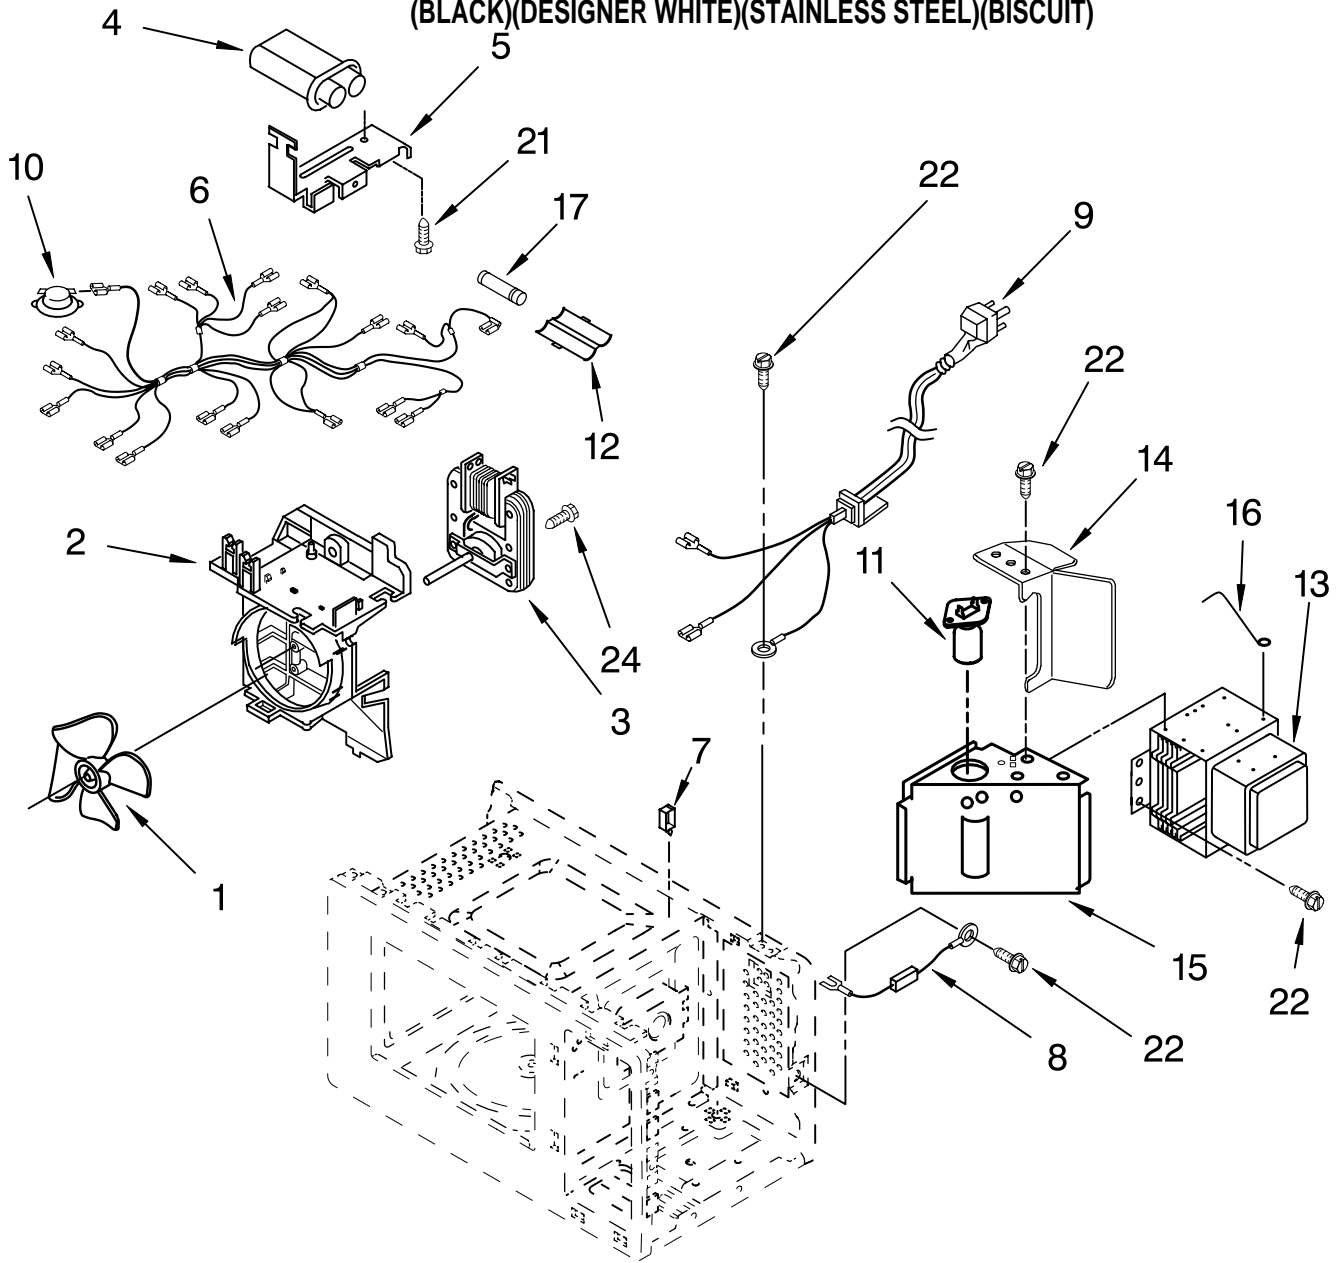

OVEN INTERIOR PARTS

For Models: GT4175SPB0, GT4175SPQ0, GT4175SPS0, GT4175SPT0
(BLACK)(DESIGNER WHITE)(STAINLESS STEEL)(BISCUIT)

Illus. No.	Part No.	DESCRIPTION	Illus. No.	Part No.	DESCRIPTION	Illus. No.	Part No.	DESCRIPTION
1	8205458	Blade, Fan	8	8205489	H.V. Diode Cable	15	8204900	Duct, Air
2	8205456	Guide, Suction	9	8205461	Power Cord	16	8205511	Bracket, Support
3	8205462	Motor, Fan	10	8185274	Thermostat	17	815174	Fuse
4	8185272	H.V. Capacitor	11	8171810	Lamp, Baseless	21	4358381	Screw
5	8184288	H.V.C Bracket	12	8205483	Cap, Fuse	22	4358489	Screw
6	8205463	Leadwire Assembly	13	8171901	Magnetron	24	4358190	Screw
7	4359794	Holder, Wire	14	8205509	Bracket			

FOR ORDERING INFORMATION REFER TO PARTS PRICE LIST