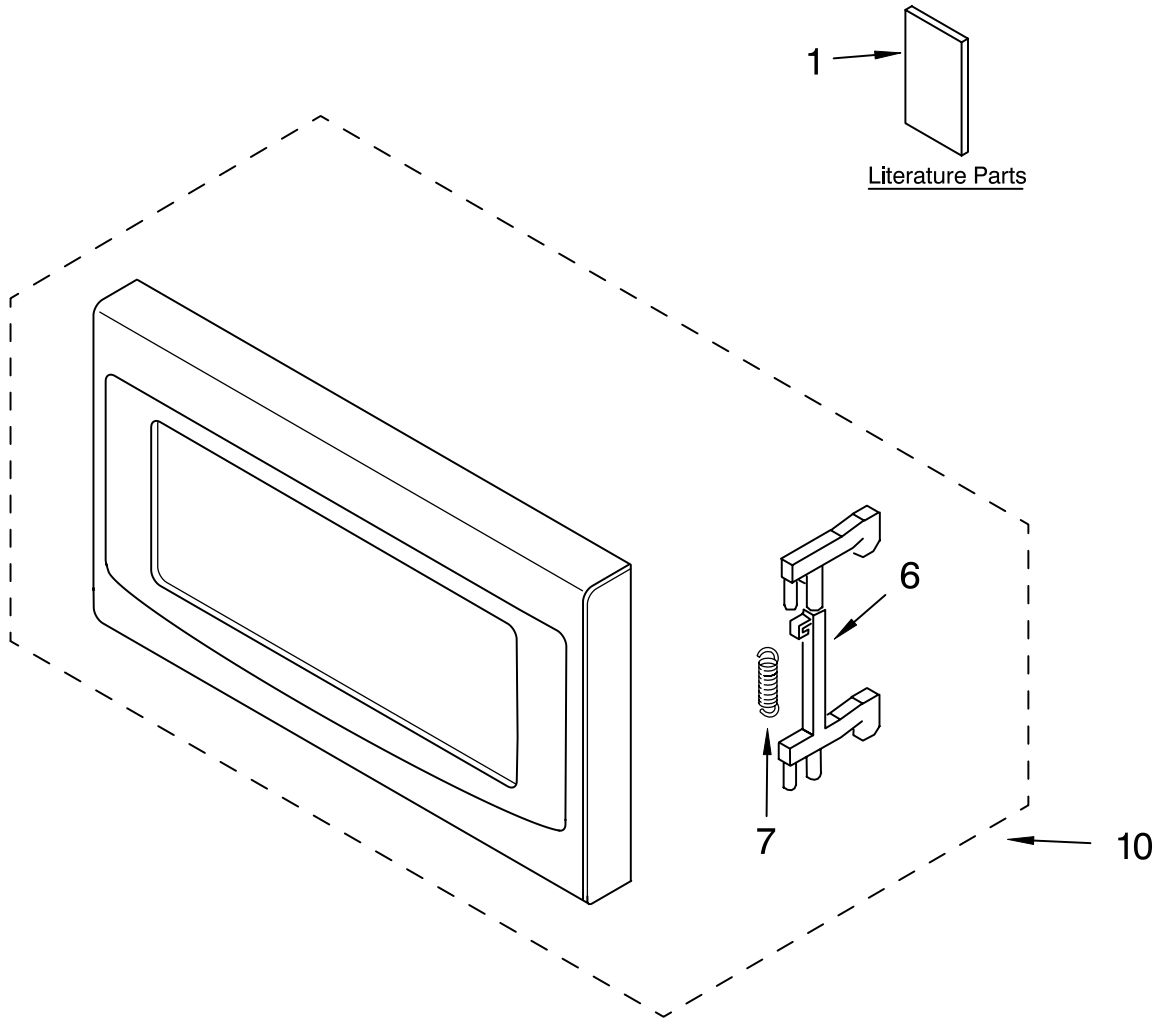

# DOOR PARTS

For Models: GT4175SPB0, GT4175SPQ0, GT4175SPS0, GT4175SPT0  
(BLACK)(DESIGNER WHITE)(STAINLESS STEEL)(BISCUIT)

MICROWAVE OVEN  
1.7 CUBIC FOOT

<u>Illus. No.</u>	<u>Part No.</u>	<u>DESCRIPTION</u>
1		Literature
	8205088	Use & Care Guide
	8205086	Cook Guide Label
	8205087	Tech Sheet
6	8184263	Latch
7	8205503	Spring, Latch
10		Door Assembly
	8205514	White
	8205502	Black
	8205523	Stainless
	8205518	Biscuit

# CONTROL PANEL PARTS

For Models: GT4175SPB0, GT4175SPQ0, GT4175SPS0, GT4175SPT0  
(BLACK)(DESIGNER WHITE)(STAINLESS STEEL)(BISCUIT)

Illus. No.	Part No.	DESCRIPTION
2		Release Button
	8205516	White
	8205506	Black
	8205525	Stainless
	8205521	Biscuit
3	8184272	Spring, Button
4		Key Membrane
5		8205515 White
		8205504 Black
		Stainless
		(Included in #5)
		8205519 Biscuit
5		Control Panel
		8205528 White
		8205505 Black
		8205524 Stainless
		(Includes #4)
	8205520 Biscuit	
6	8205507	P.C.B Sub Assembly
7	8205451	Lever, Release
10	4358883	Screw