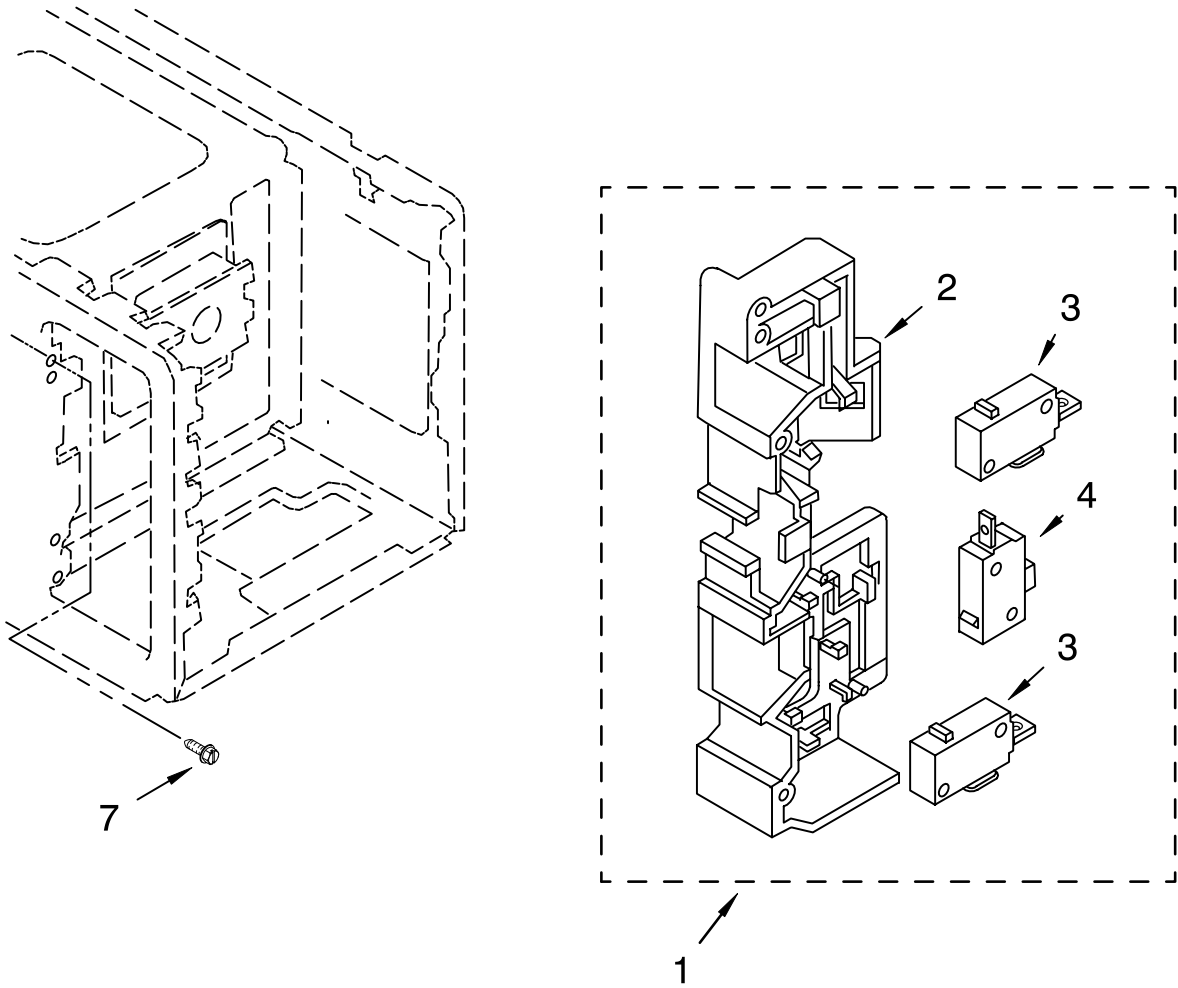

LATCH BOARD PARTS

For Models: GT4175SPB0, GT4175SPQ0, GT4175SPS0, GT4175SPT0
(BLACK)(DESIGNER WHITE)(STAINLESS STEEL)(BISCUIT)

Illus. No.	Part No.	DESCRIPTION
1		Latch Board Assembly (Non-Serviceable)
2	8185271	Latch Board
3	4392027	Switch Micro Primary
4	8183562	Switch, Micro Monitor
7	4358271	Screw

FOR ORDERING INFORMATION REFER TO PARTS PRICE LIST