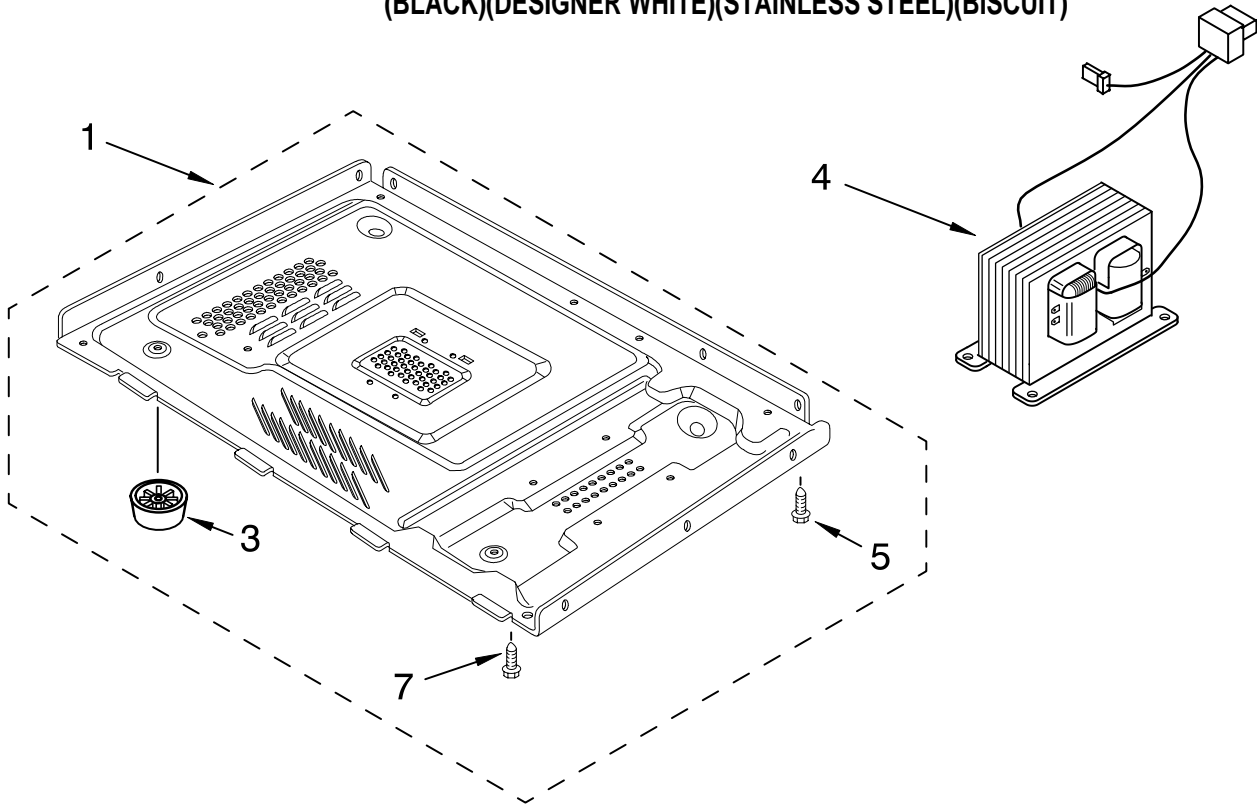

BASE PLATE PARTS

For Models: GT4175SPB0, GT4175SPQ0, GT4175SPS0, GT4175SPT0
(BLACK)(DESIGNER WHITE)(STAINLESS STEEL)(BISCUIT)

Illus. No.	Part No.	DESCRIPTION
1	8205513	Base Plate Assy
3	8184385	Leg
4	8205512	Transformer
5	4358192	Screw
7	4358489	Screw

ACCESSORY PARTS

Part No.	Description
	Trim Kits
MK1177SPQ	27" White
MK1177SPB	27" Black
MK1177SPS	27" Stainless
MK1177SPT	27" Biscuit
MK1170SPQ	30" White
MK1170SPB	30" Black
MK1170SPS	30" Stainless
MK1170SPT	30" Biscuit

FOR ORDERING INFORMATION REFER TO PARTS PRICE LIST