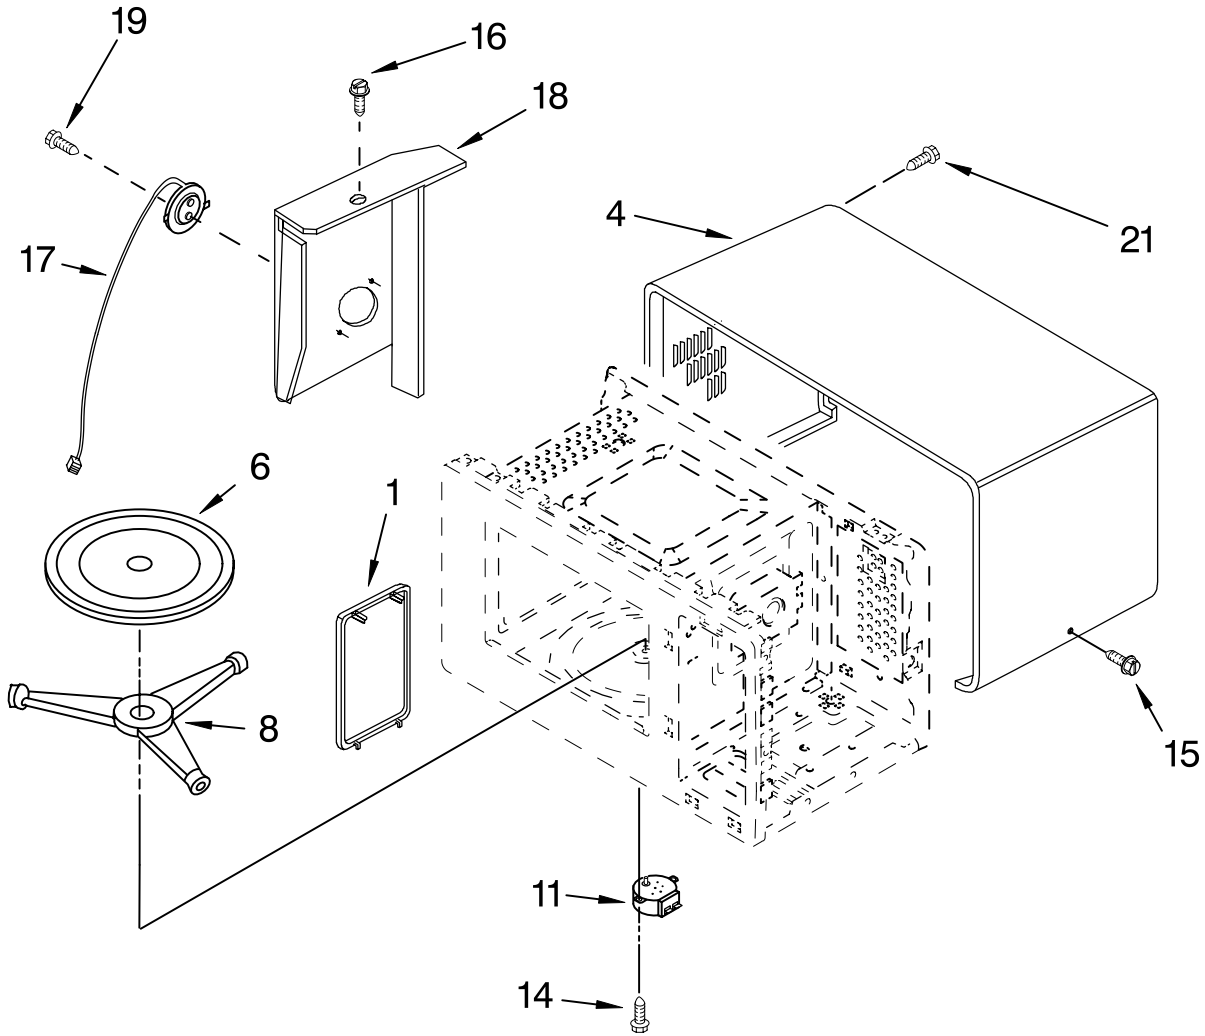

OVEN CAVITY PARTS

For Models: GT4175SPB0, GT4175SPQ0, GT4175SPS0, GT4175SPT0
(BLACK)(DESIGNER WHITE)(STAINLESS STEEL)(BISCUIT)

Illus. No.	Part No.	DESCRIPTION
1	8184278	Canopy
4	8205517	Outer Case
	8205508	Black
	8205522	Biscuit
6	8205150	Tray, Glass

Illus. No.	Part No.	DESCRIPTION
8	8205151	Turntable Support
11	8184375	Motor, Synchronous
14	4358188	Screw
15	4358362	White
	4358829	Black

Illus. No.	Part No.	DESCRIPTION
16	4358192	Screw
17	8183514	Sensor, Humidity
18	8205510	Guide, Sensor
19	4358376	Screw
21	8171862	Screw

FOR ORDERING INFORMATION REFER TO PARTS PRICE LIST