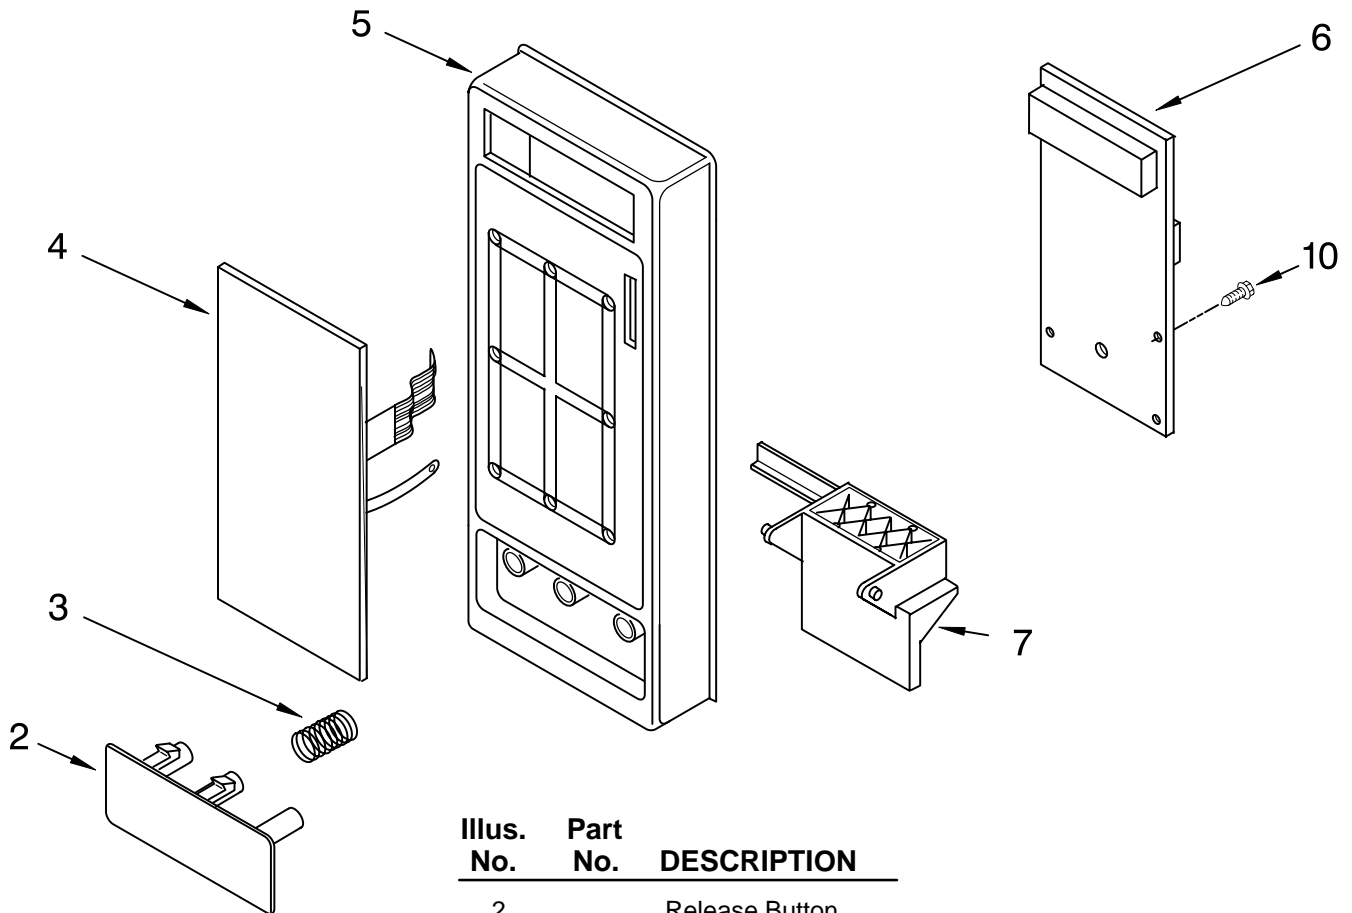

CONTROL PANEL PARTS

For Models: GT4175SPB0, GT4175SPQ0, GT4175SPS0, GT4175SPT0
(BLACK)(DESIGNER WHITE)(STAINLESS STEEL)(BISCUIT)

Illus. No.	Part No.	DESCRIPTION
2		Release Button
	8205516	White
	8205506	Black
	8205525	Stainless
	8205521	Biscuit
3	8184272	Spring, Button
4		Key Membrane
5		8205515 White
		8205504 Black
		Stainless
		(Included in #5)
		8205519 Biscuit
5		Control Panel
		8205528 White
		8205505 Black
		8205524 Stainless
		(Includes #4)
	8205520 Biscuit	
6	8205507	P.C.B Sub Assembly
7	8205451	Lever, Release
10	4358883	Screw

FOR ORDERING INFORMATION REFER TO PARTS PRICE LIST