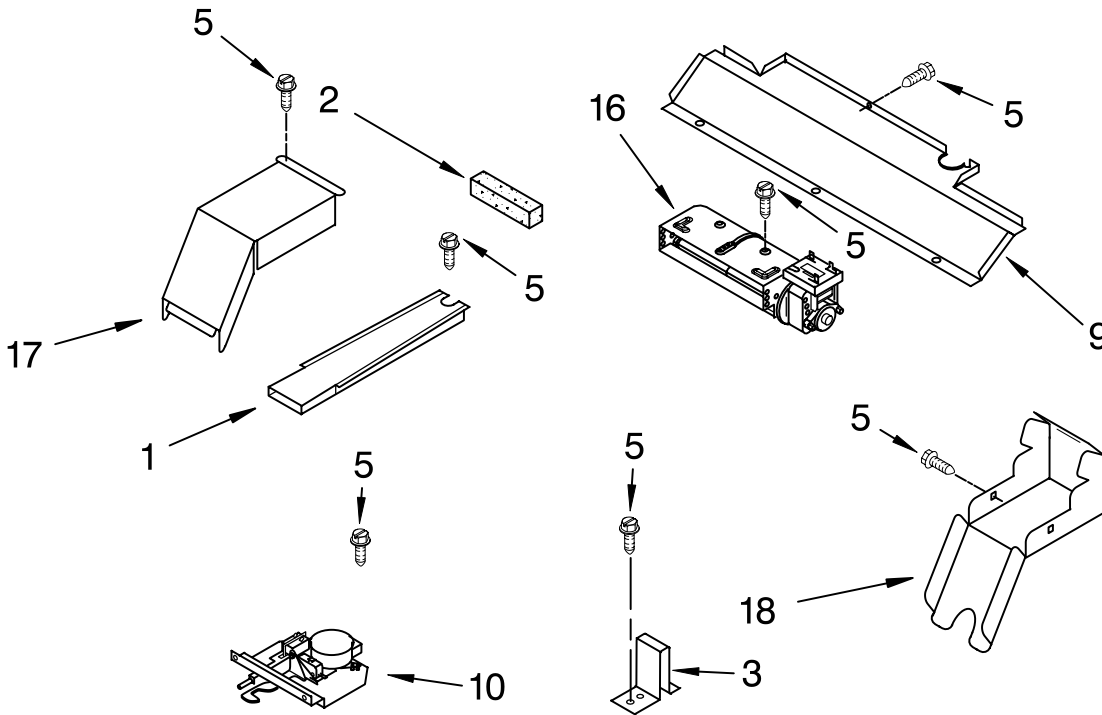

LATCH PARTS

For Models: GSC308PRB00, GSC308PRQ00, GSC308PRT00, GSC308PRS00
(Black) (White) (Biscuit) (Black Stainless)

Illus. No.	Part No.	DESCRIPTION
1	4451759	Vent, Exhaust
2	4451758	Seal, Foam
3	8300791	Bracket, Combo Chassis
5	4449809	Screw, 8-18 x 3/8
9	4450408	Baffle, Rear
10	9759525	Latch Assy.
16	4452003	Blower
17	4455178	Vent, Top
18	4455177	Vent, Bottom

FOR ORDERING INFORMATION REFER TO PARTS PRICE LIST