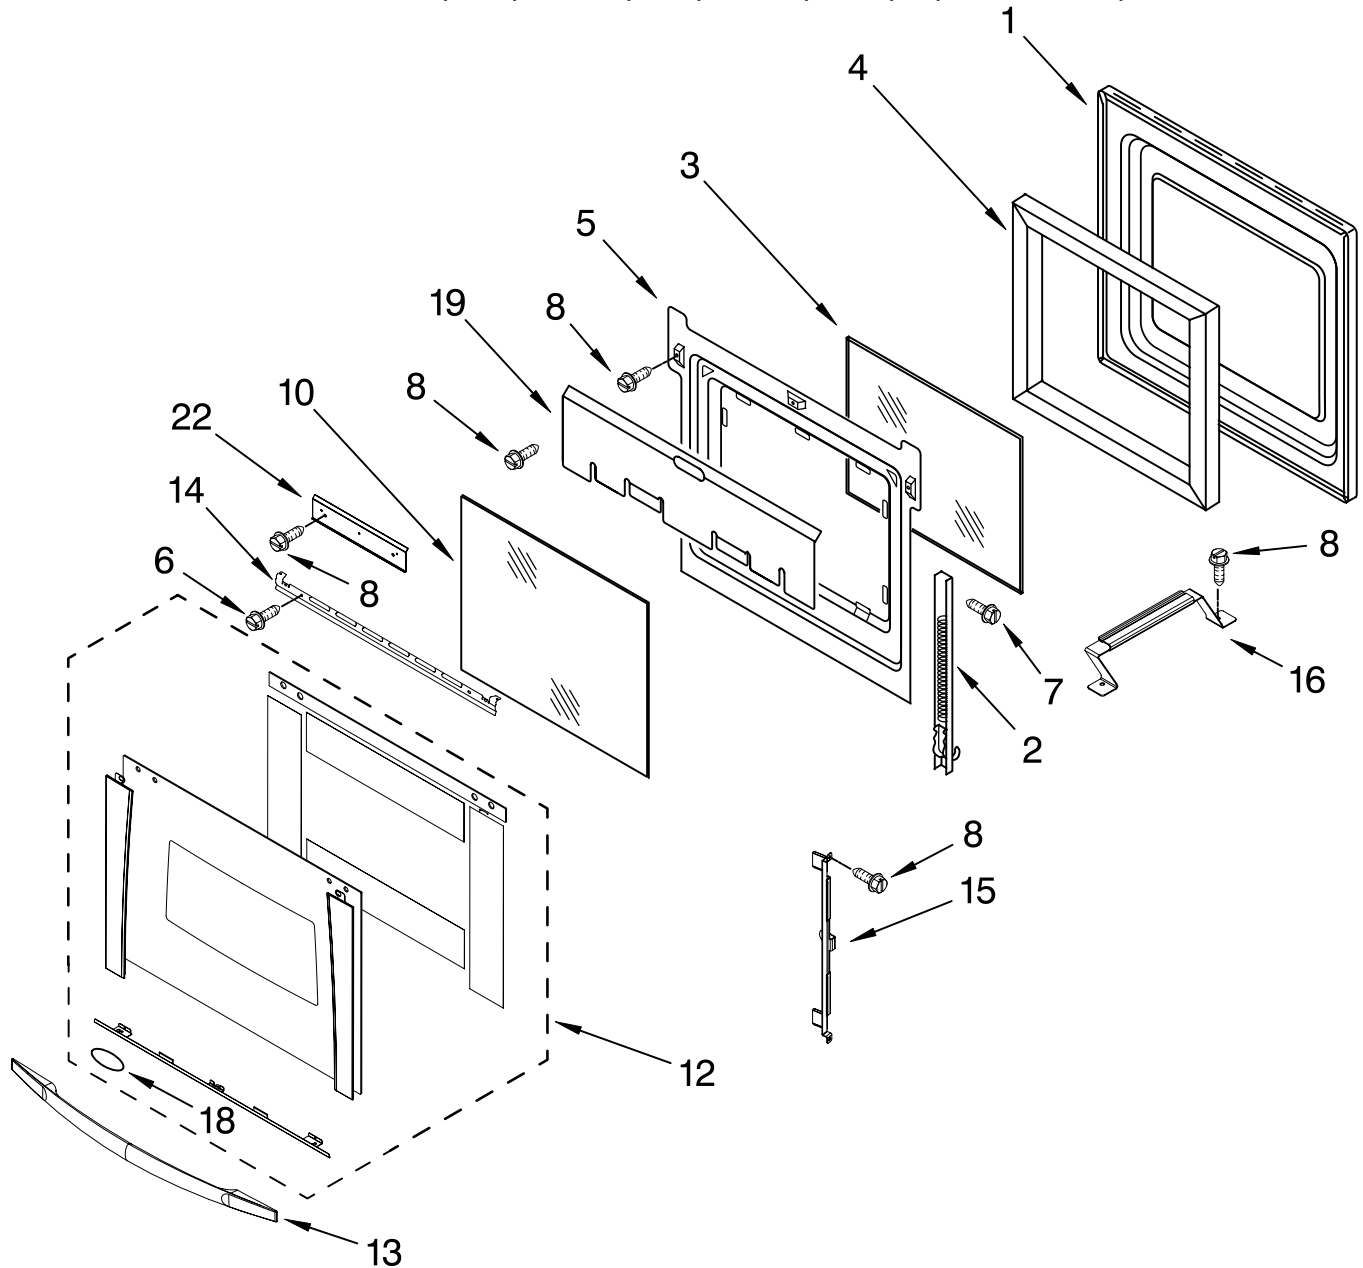

FOR ORDERING INFORMATION REFER TO PARTS PRICE LIST

CONTROL PANEL PARTS

For Models: GSC308PRB00, GSC308PRQ00, GSC308PRT00, GSC308PRS00
 (Black) (White) (Biscuit) (Black Stainless)

Illus. No.	Part No.	DESCRIPTION
1		Control Panel
	8302848	Black
	8302877	Stainless Steel
	8302849	White
	8302850	Biscuit
2		Assy, Membrane
	8303184	Black
	8303226	White
	8303232	Biscuit
3	3400832	Screw
4	4451592	Filter
5	4452260	Spacer, Foam
6	4451632	Bracket, Filter
7	8303491	Assy, Control
8	4449745	Screw
9	4449809	Screw, 8-18 x 3/8
10	8303119	Backer, Control
11	3400832	Screw, 8-18 x 3/8
12	8303114	Backer, Control

FOR ORDERING INFORMATION REFER TO PARTS PRICE LIST

OVEN DOOR PARTS

For Models: GSC308PRB00, GSC308PRQ00, GSC308PRT00, GSC308PRS00
 (Black) (White) (Biscuit) (Black Stainless)

Illus. No.	Part No.	DESCRIPTION
1	8303700	Door Liner
2		Hinge, Door
	8300577	R.Side
	8300578	L.Side
3	4449259	Glass, Inner
4	4451722	Insulation, Door And Bottom Door
5	4457132	Retainer, Glass
6	4451040	Screw, 8-16 x 1/2
7	4449743	Screw