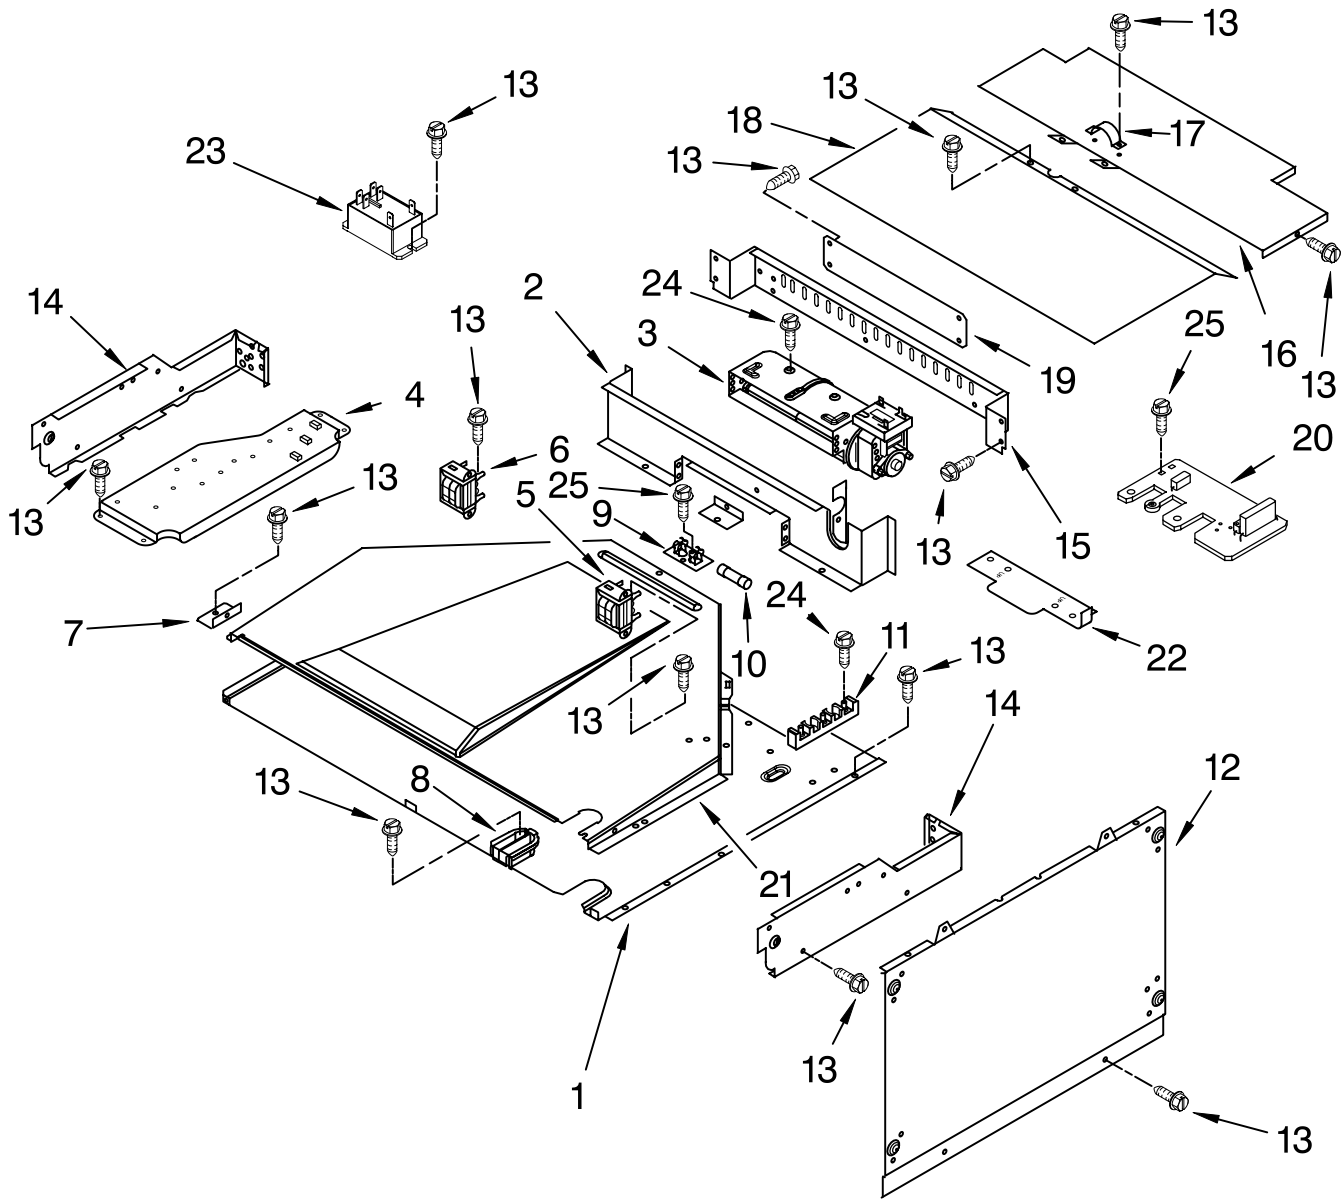

TOP VENTING PARTS

For Models: GSC308PRB00, GSC308PRQ00, GSC308PRT00, GSC308PRS00
(Black) (White) (Biscuit) (Black Stainless)

Illus. No.	Part No.	DESCRIPTION
1	4450378	Cover, Top
2	4448935	Baffle, Blower
3	4450920	Blower
4	4451789	Plate, Mounting
5	6610122	Transformer, (Lights)
6	4455038	Transformer, Control
7	4450027	Bracket, Duct
8	4449964	Grommet
9	4454949	Holder, Fuse
	4449154	Screw

Illus. No.	Part No.	DESCRIPTION
10	4454976	Fuse
11	4449868	Block, Terminal
12	4452559	Side, Combo
13	4449809	Screw, 8-18 x 3/8
14		Side, Control Top
	4451597	Right
	4451598	Left
15	9759135	Back, Control
16	4450551	Cover, Top Rear
17	4448664	Clamp

Illus. No.	Part No.	DESCRIPTION
18	4452367	Cover, Top Front
19	4452247	Plate, Cover
20	4451934	Suppressor
21	4451634	Duct, Exhaust
22	4455191	Plate, Service
23	9752759	Relay, Double Line Break
24	4163291	Screw, 6-20 x 1/2
25	4449154	Screw, 8-32 x 7/16

FOR ORDERING INFORMATION REFER TO PARTS PRICE LIST