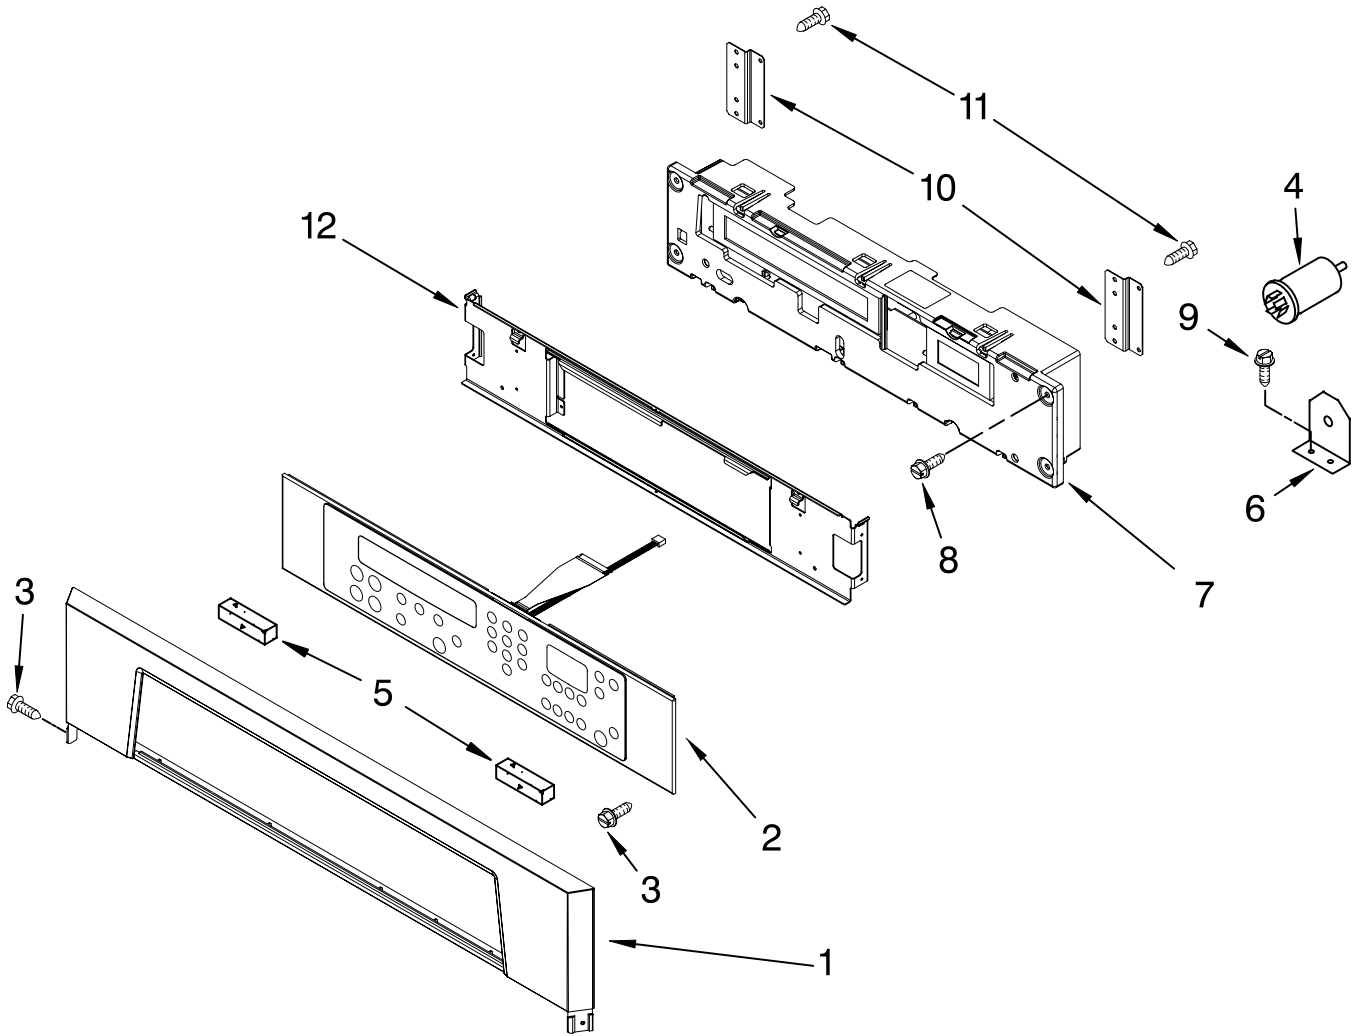

CONTROL PANEL PARTS

For Models: GSC308PRB00, GSC308PRQ00, GSC308PRT00, GSC308PRS00
(Black) (White) (Biscuit) (Black Stainless)

Illus. No.	Part No.	DESCRIPTION
1		Control Panel
	8302848	Black
	8302877	Stainless Steel
	8302849	White
	8302850	Biscuit
2		Assy, Membrane
	8303184	Black
	8303226	White
	8303232	Biscuit
3	3400832	Screw
4	4451592	Filter
5	4452260	Spacer, Foam
6	4451632	Bracket, Filter
7	8303491	Assy, Control
8	4449745	Screw
9	4449809	Screw, 8-18 x 3/8
10	8303119	Backer, Control
11	3400832	Screw, 8-18 x 3/8
12	8303114	Backer, Control

FOR ORDERING INFORMATION REFER TO PARTS PRICE LIST