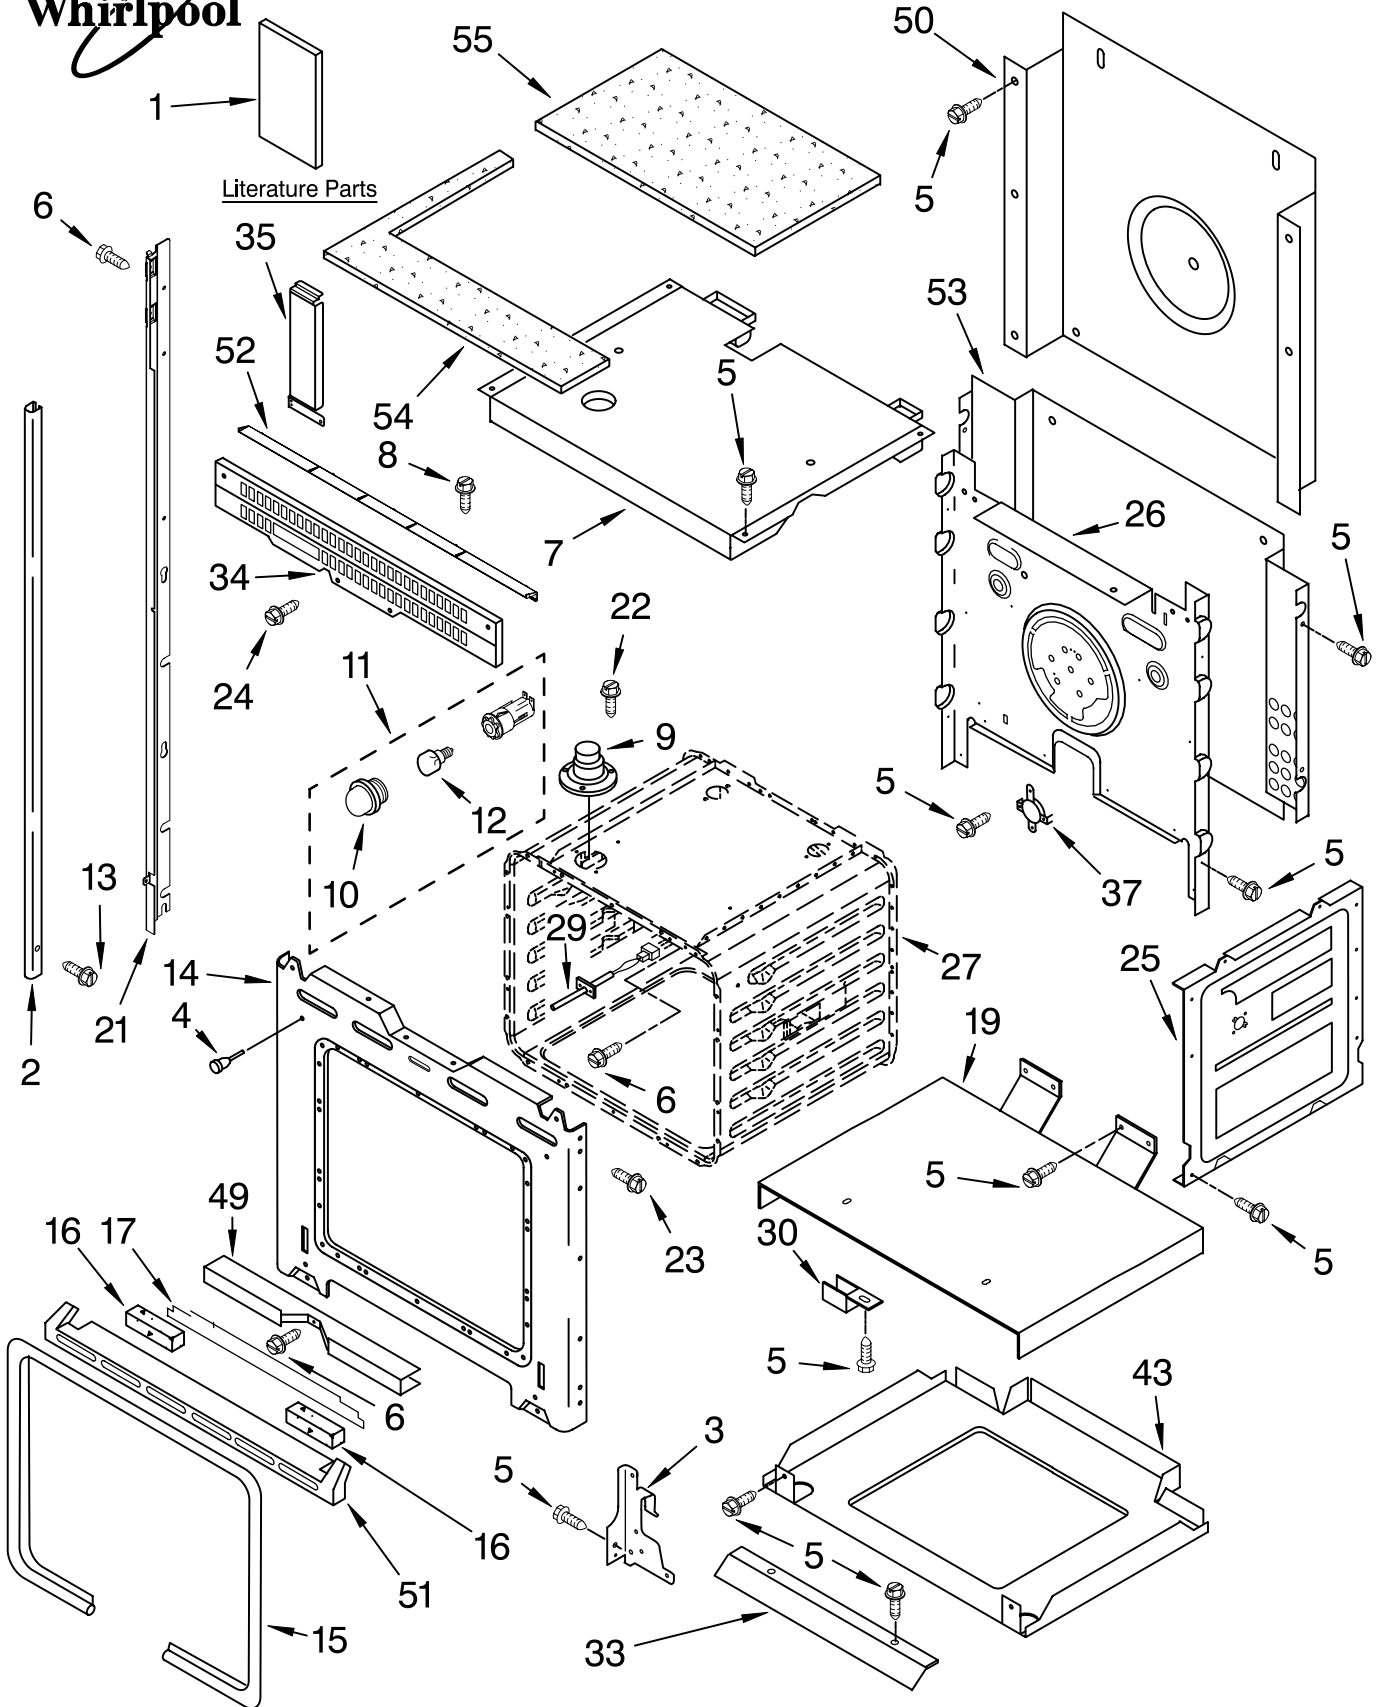

OVEN PARTS

For Models: GSC308PRB00, GSC308PRQ00, GSC308PRT00, GSC308PRS00
(Black) (White) (Biscuit) (Black Stainless)

30" BUILT-IN ELECTRIC
COMBO
SENSOR/SC
(GOLD LINE)

FOR ORDERING INFORMATION REFER TO PARTS PRICE LIST