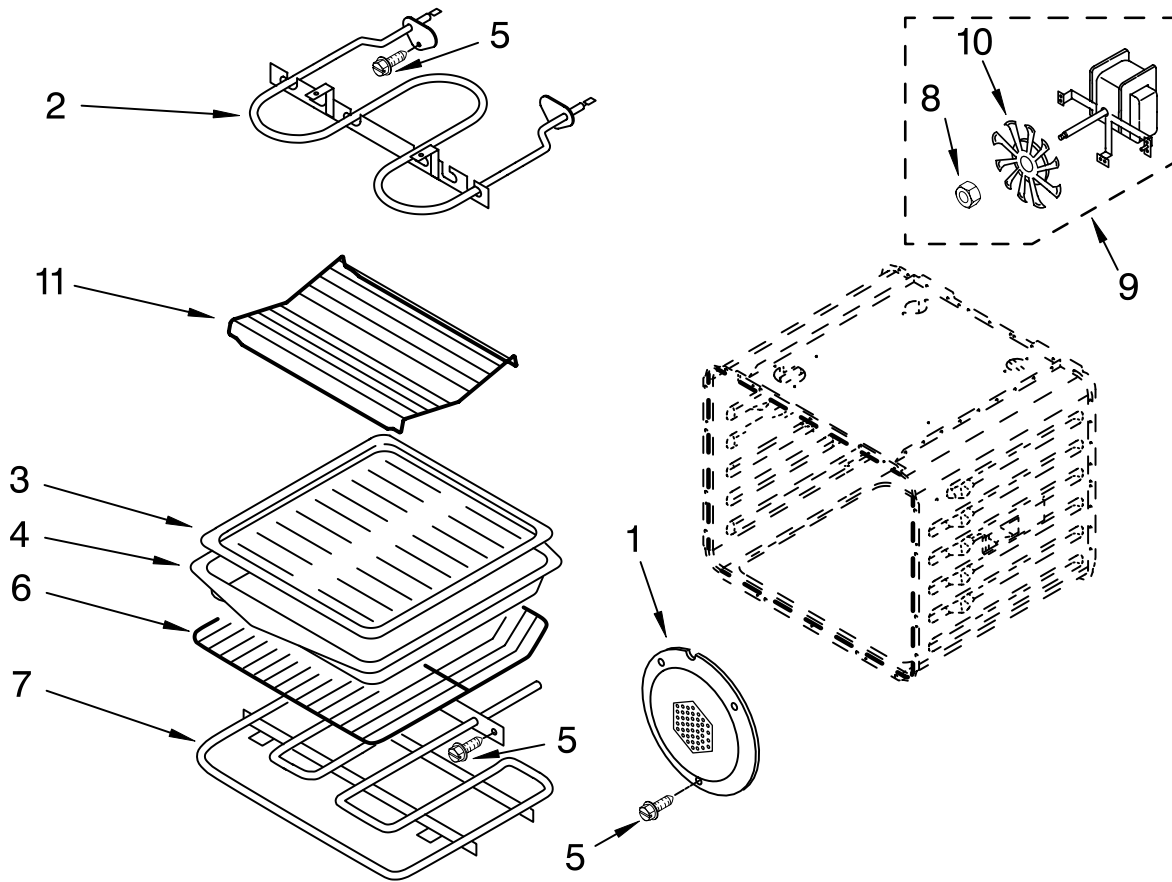

LATCH PARTS

For Models: GSC308PRB00, GSC308PRQ00, GSC308PRT00, GSC308PRS00
 (Black) (White) (Biscuit) (Black Stainless)

Illus. No.	Part No.	DESCRIPTION
1	4451759	Vent, Exhaust
2	4451758	Seal, Foam
3	8300791	Bracket, Combo Chassis
5	4449809	Screw, 8-18 x 3/8
9	4450408	Baffle, Rear
10	9759525	Latch Assy.
16	4452003	Blower
17	4455178	Vent, Top
18	4455177	Vent, Bottom

FOR ORDERING INFORMATION REFER TO PARTS PRICE LIST

INTERNAL OVEN PARTS

For Models: GSC308PRB00, GSC308PRQ00, GSC308PRT00, GSC308PRS00
 (Black) (White) (Biscuit) (Black Stainless)

Illus. No.	Part No.	DESCRIPTION
1	4448988	Cover, Fan
2	4456103	Element, Broil
3	4457277	Grill, Broiler
4	4457276	Pan, Broiler
5	4449154	screw
6	4448717	Rack, Oven
	9759322	Pad, Rack
7	4452153	Element, Bake
8	4452227	Nut
9	4451583	Convection Motor
10	4452226	Fan Blade
11	3181534	Rack, Roasting