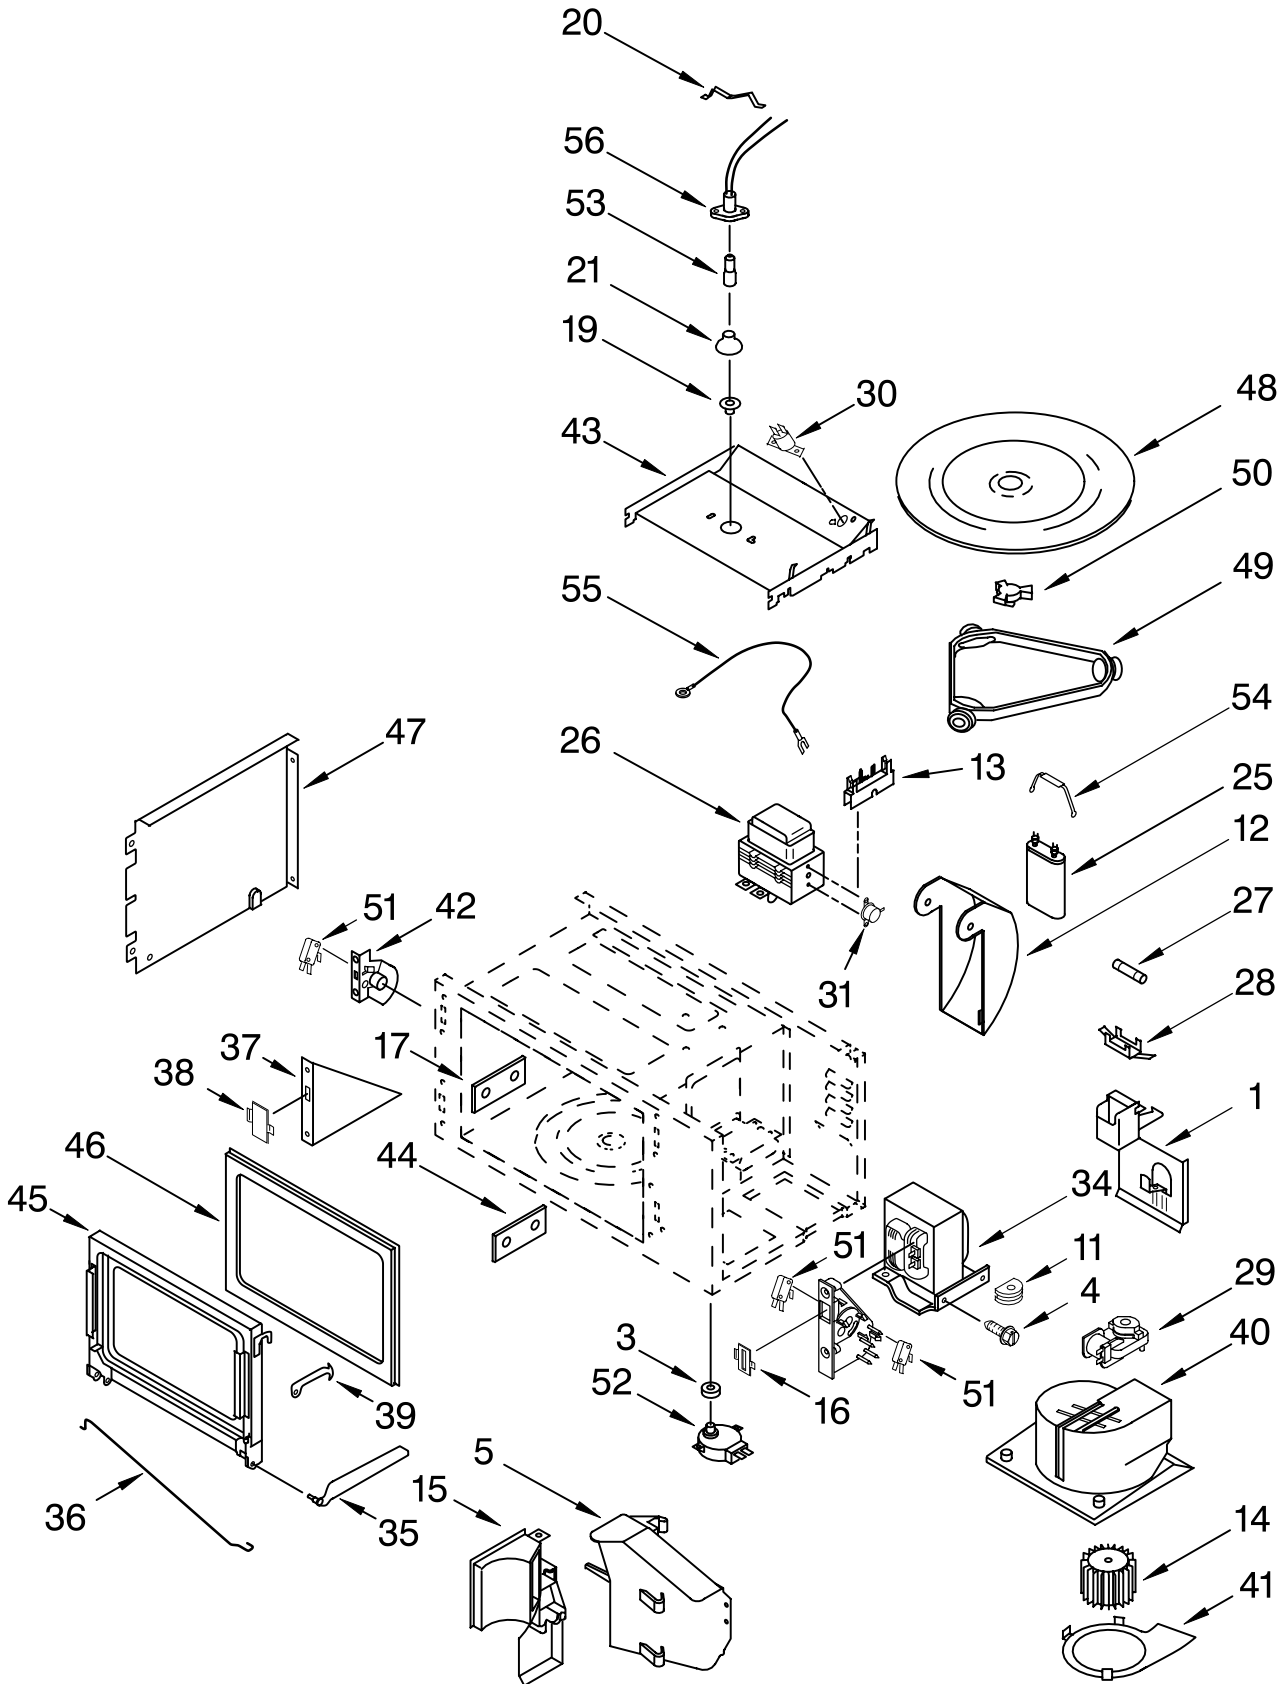

CABINET AND STIRRER PARTS

For Models: GMC305PRB01, GMC305PRQ01, GMC305PRT01, GMC305PRS01, GMC305PRY01
(Black) (White) (Biscuit) (S.Steel) (Universal Silver)

FOR ORDERING INFORMATION REFER TO PARTS PRICE LIST

CABINET AND STIRRER PARTS

For Models: GMC305PRB01, GMC305PRQ01, GMC305PRT01, GMC305PRS01, GMC305PRY01
(Black) (White) (Biscuit) (S.Steel) (Universal Silver)

Illus. No.	Part No.	DESCRIPTION	Illus. No.	Part No.	DESCRIPTION	Illus. No.	Part No.	DESCRIPTION
1	4375299	Bracket, Capacitor	27	4375321	Fuse	42		Switch Holder
3	4375037	Rubber Ring	28	4375231	Block, Fuse		4375335	Left
4	4375038	Screw	29	4375278	Motor, Blower		4375336	Right
5	4375314	Air Duct, Magnetron	30	4375279	Thermostat	43	4375337	Isolation Plate
11	4375315	Damper	31	4375079	Thermostat	44	4375338	Cover Plate
12	4375260	Duct, Inlet	34	4375286	Transformer	45	4375339	Door Plate
13	4375316	Insulation, Switch	35		Hinge, Door	46	4375340	Inner Frame
14	4375322	Fan Wheel		4375323	Left	47		Side Plate
15	4375317	Duct, Air		4375324	Right		4375341	Left
16	4375264	Block, Side	36	4451009	Torison Spring		4375342	Right
17	4375248	Cover Plate, Upper	37		Bracket, Hinge	48	4455915	Turntable
19	4375318	Lens, Lamp		4375327	Left	49	4375344	Ring Assembly
20	4375319	Spring		4375328	Right	50	4375345	Shaft
21	4375320	Reflector	38	4375329	Inlet	51	4375346	Switch
25	4375020	Capacitor	39	4375330	Door Strap	52	4375347	Motor, Turntable
26	4375072	Magnetron	40	4375333	Fan Cap	53	4375348	Lamp
			41	4375334	Fan Cap Bottom	54	4375349	Rectifier
						55	4375350	Cable
						56	4375351	Lamp Holder

**IMPORTANT
PRODUCT SAFETY INFORMATION**

ADVISE CONSUMERS OF AN ELECTROCUTION HAZARD WITH DO – IT – YOURSELF REPAIRS OF MICROWAVE OVENS.

The U.S. Consumer Product Safety Commission warns against do – it – yourself repairs of microwave ovens. Microwave ovens use high voltage which makes it particularly hazardous for consumers to remove the cover and touch electrical parts.

STRONGLY RECOMMEND THAT CONSUMERS HAVE PROFESSIONALS REPAIR MICROWAVE OVENS.

FOR ORDERING INFORMATION REFER TO PARTS PRICE LIST