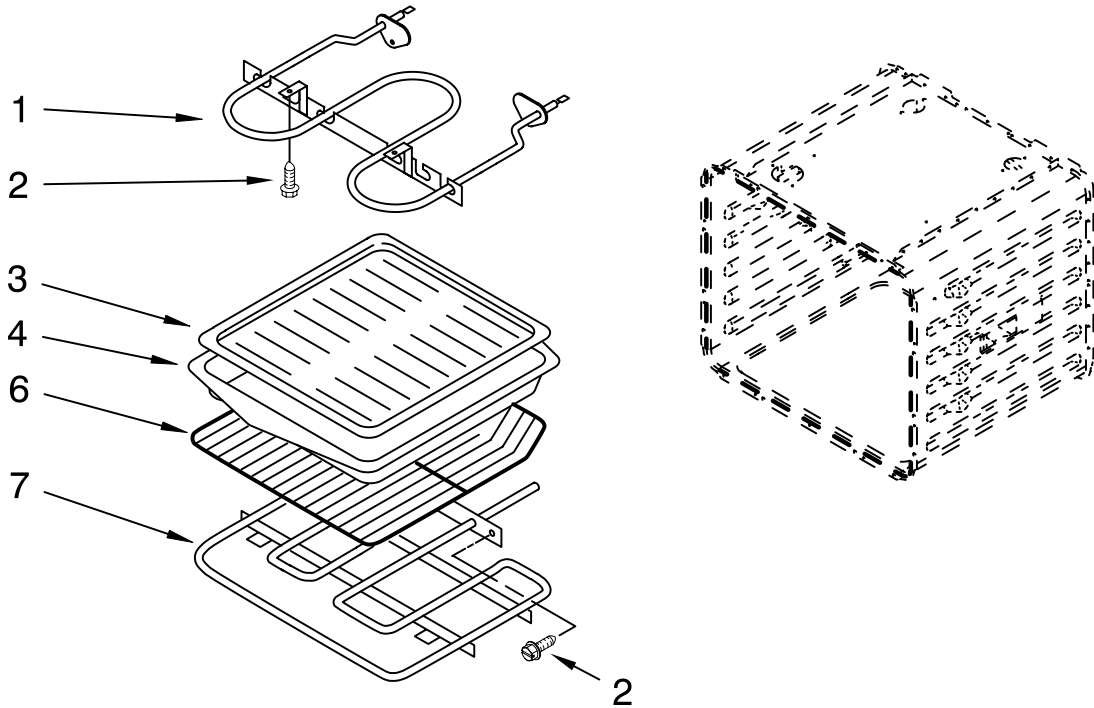

INTERNAL OVEN PARTS

For Models: GMC305PRB01, GMC305PRQ01, GMC305PRT01, GMC305PRS01, GMC305PRY01
(Black) (White) (Biscuit) (S.Steel) (Universal Silver)

Illus. No.	Part No.	DESCRIPTION
1	4456103	Element, Broil
2	4449154	Screw
3	4457277	Grill, Broiler
4	4457276	Pan, Broiler
6	4448717	Rack, Oven
7	4452153	Element, Bake

FOR ORDERING INFORMATION REFER TO PARTS PRICE LIST