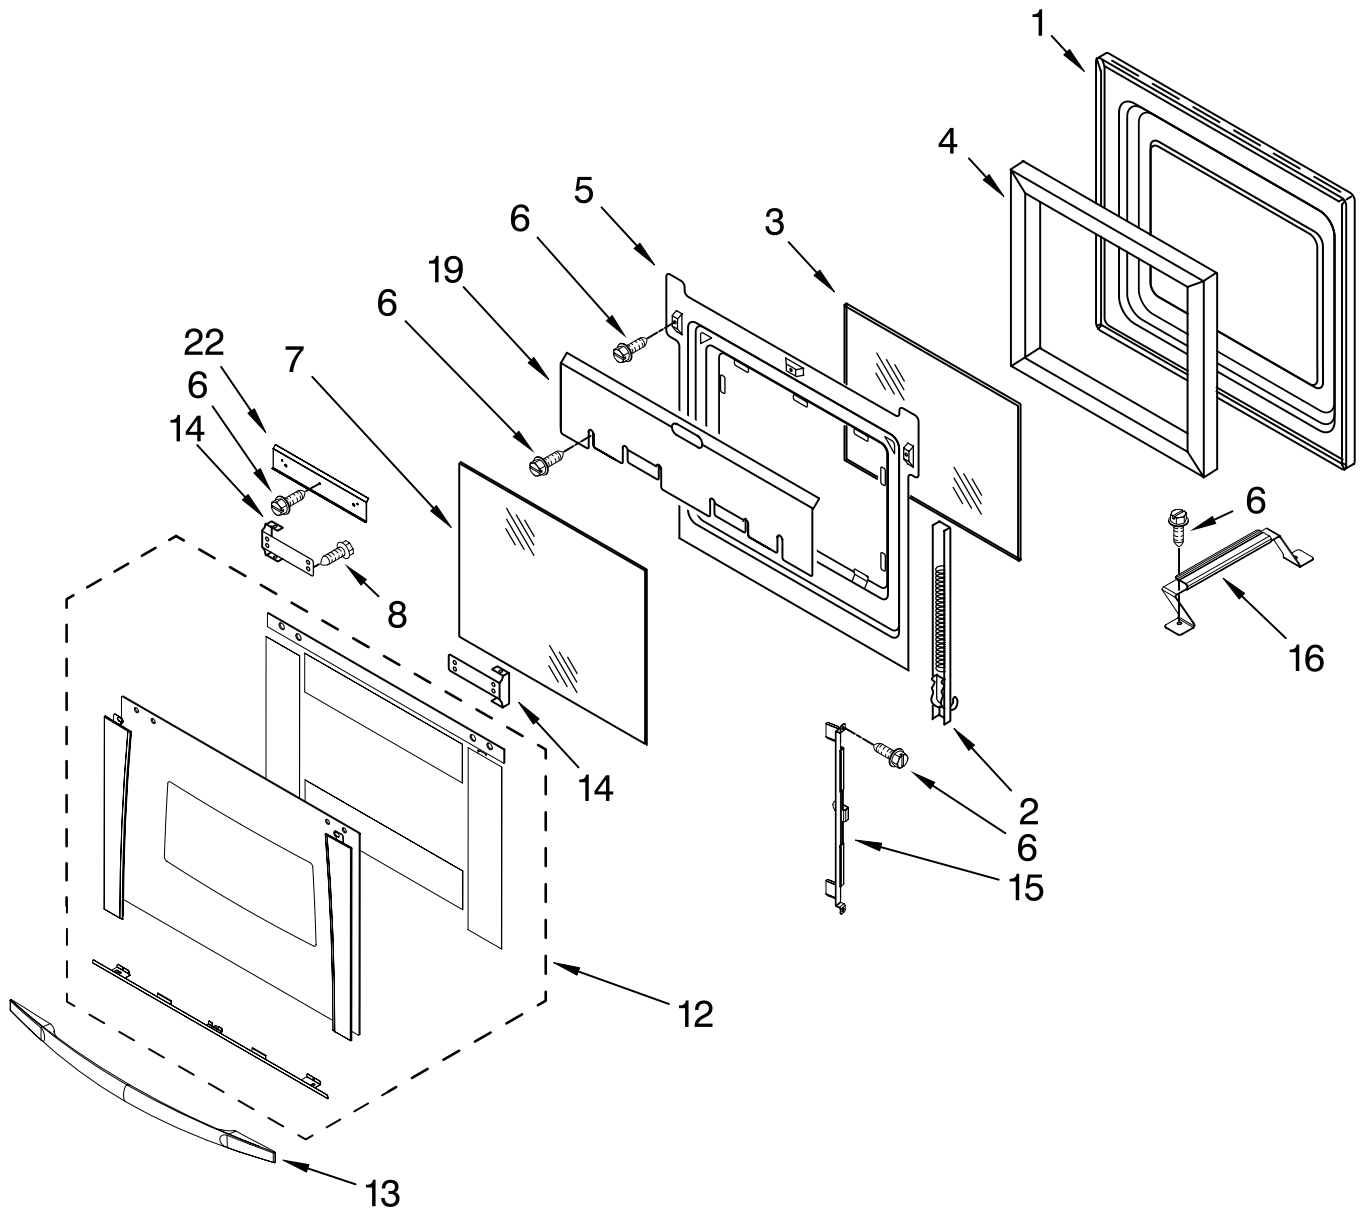

OVEN DOOR PARTS

For Models: GMC305PRB01, GMC305PRQ01, GMC305PRT01, GMC305PRS01, GMC305PRY01
(Black) (White) (Biscuit) (S.Steel) (Universal Silver)

Illus. No.	Part No.	DESCRIPTION
1	8303700	Door Liner
2		Hinge, Door
	9760577	R.Hand (Yellow)
	9760578	L.Hand (Yellow)
	9760579	RH (S.Steel Only)
	9760580	LH (S.Steel Only)
3	4449259	Glass, Inner
4	4451722	Insulation, Door And Bottom Door
5	4457132	Retainer, Glass
6	4449809	Screw
7	9759225	Glass, Inner

Illus. No.	Part No.	DESCRIPTION
8	4451040	Screw
12		Door Glass
	8303301	Black Model
	8303307	White Model
	8303289	Black Stainless
	8303311	Biscuit
	8304178	Silver
13		Handle, Door
	8302813	Black
	8302814	White
	8302815	Biscuit
	8303164	S.Steel

Illus. No.	Part No.	DESCRIPTION
14	8303167	Bracket, Handle
15	9759229	Bracket(2nd Glass)
16	9759230	Bracket(3rd Glass)
19	4457103	Shield, Heat
22	4457114	Shield, Heat (Btm)

FOR ORDERING INFORMATION REFER TO PARTS PRICE LIST