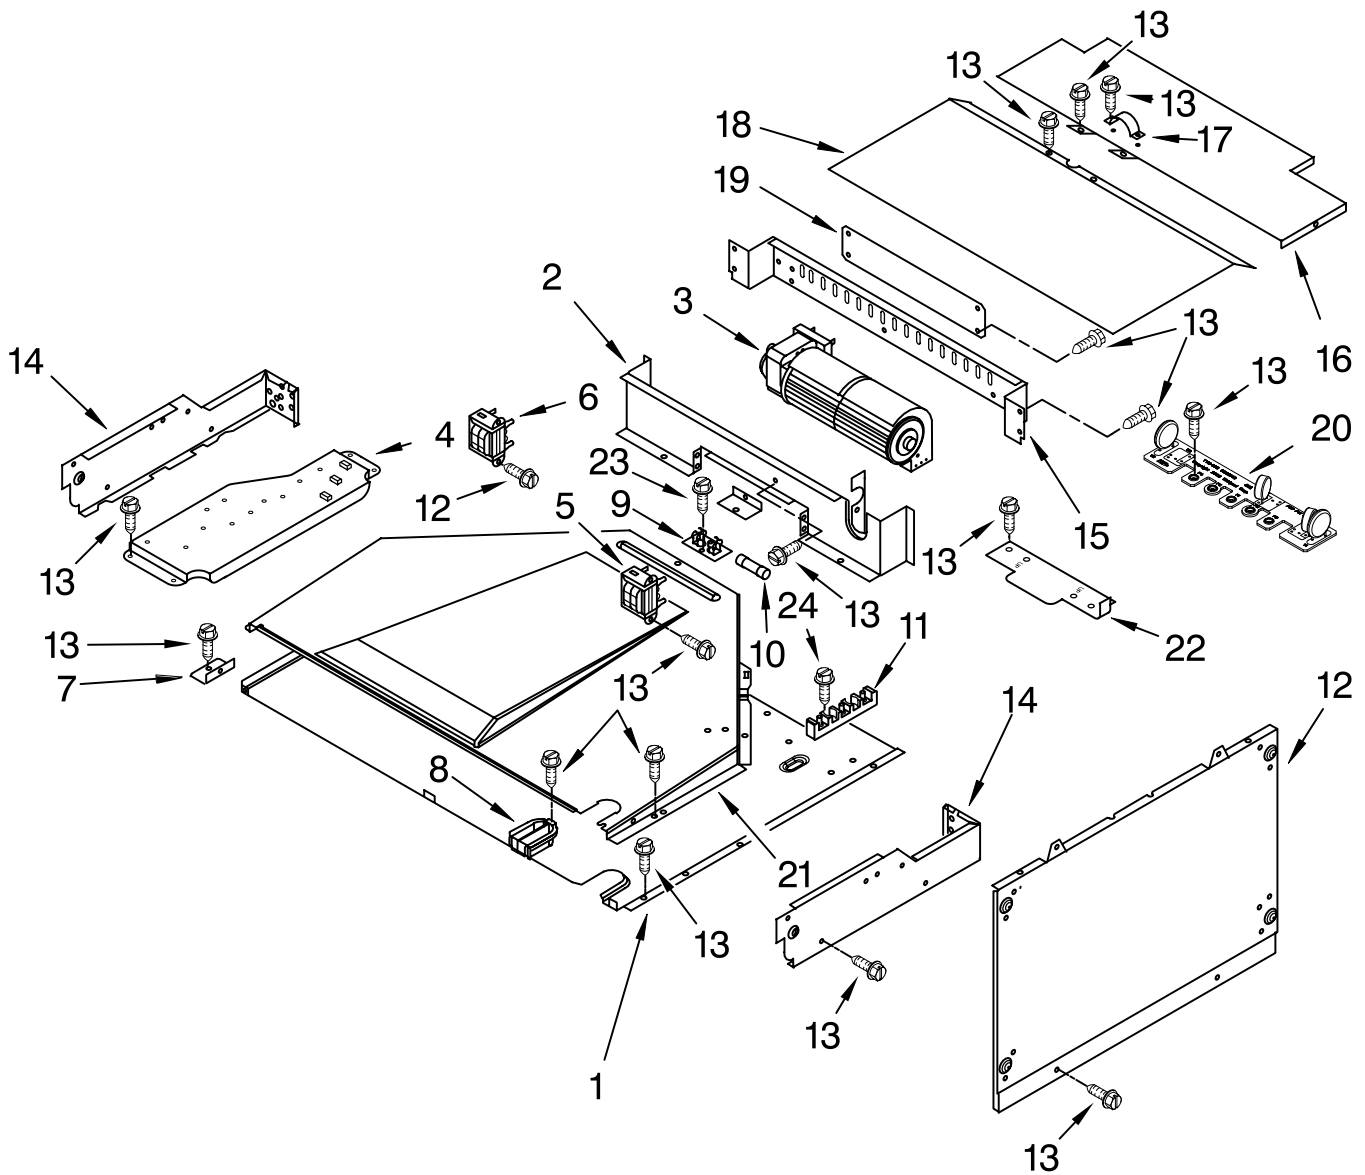

TOP VENTING PARTS

For Models: GMC305PRB01, GMC305PRQ01, GMC305PRT01, GMC305PRS01, GMC305PRY01
(Black) (White) (Biscuit) (S.Steel) (Universal Silver)

Illus. No.	Part No.	DESCRIPTION	Illus. No.	Part No.	DESCRIPTION	Illus. No.	Part No.	DESCRIPTION
1	4450378	Cover, Top	7	4450027	Bracket, Duct	15	4452244	Back, Control
2	4448935	Baffle, Blower	8	4449964	Grommet	16	4450551	Cover, Top Rear
3		Blower	9	4454949	Holder, Fuse	17	4448664	Clamp
	4450920	1200 RPM	10	4454976	Fuse	18	4452367	Cover, Top Front
	4452003	45 MM	11	4449868	Block, Terminal	19	4452247	Plate, Cover
4	4451789	Plate, Mounting	12	4452559	Side, Combo	20	8302143	Suppressor
5	6610122	Transformer, (Lights)	13	4449809	Screw	21	4451634	Duct, Exhaust
6	8300642	Transformer, Control	14		Side, Control Top	22	4455191	Plate, Service
				4451597	Right	23	4449154	Screw
				4451598	Left	24	3400080	Screw

FOR ORDERING INFORMATION REFER TO PARTS PRICE LIST