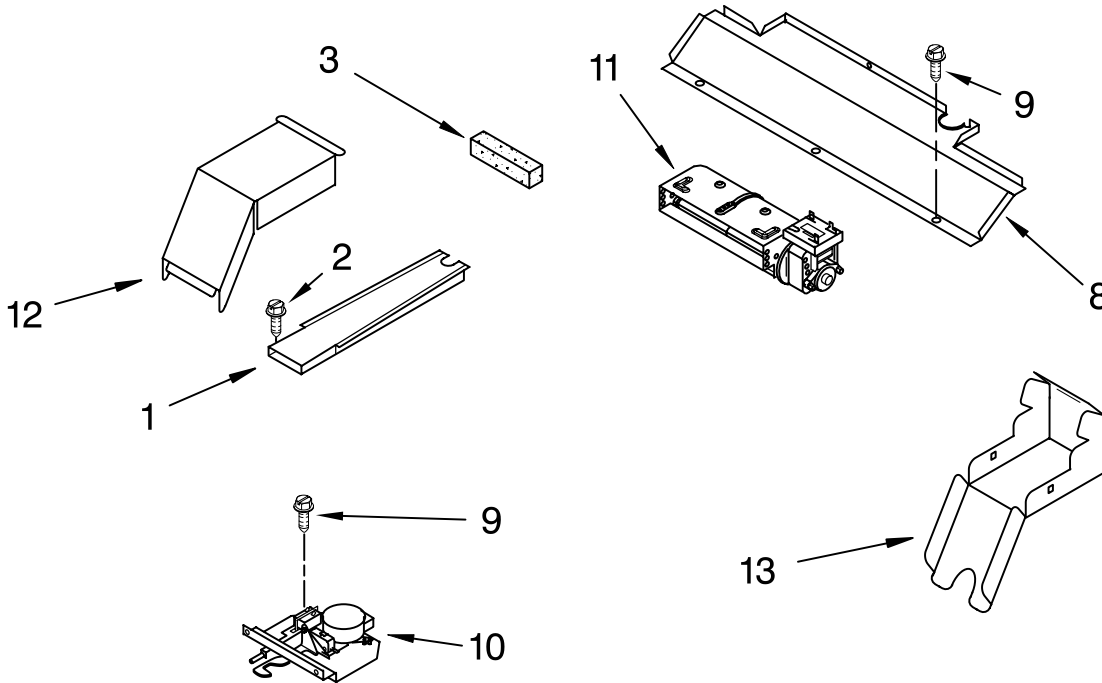

LATCH PARTS

For Models: GMC305PRB01, GMC305PRQ01, GMC305PRT01, GMC305PRS01, GMC305PRY01
(Black) (White) (Biscuit) (S.Steel) (Universal Silver)

Illus. No.	Part No.	DESCRIPTION
1	4451759	Vent, Exhaust
2	4449040	Screw
3	4451758	Seal, Foam
8	4450408	Baffle, Rear
9	4449154	Screw
10	9759525	Latch, Motorized
11	4452003	Blower
12	4455178	Vent, Top
13	4455177	Vent, Bottom

FOR ORDERING INFORMATION REFER TO PARTS PRICE LIST