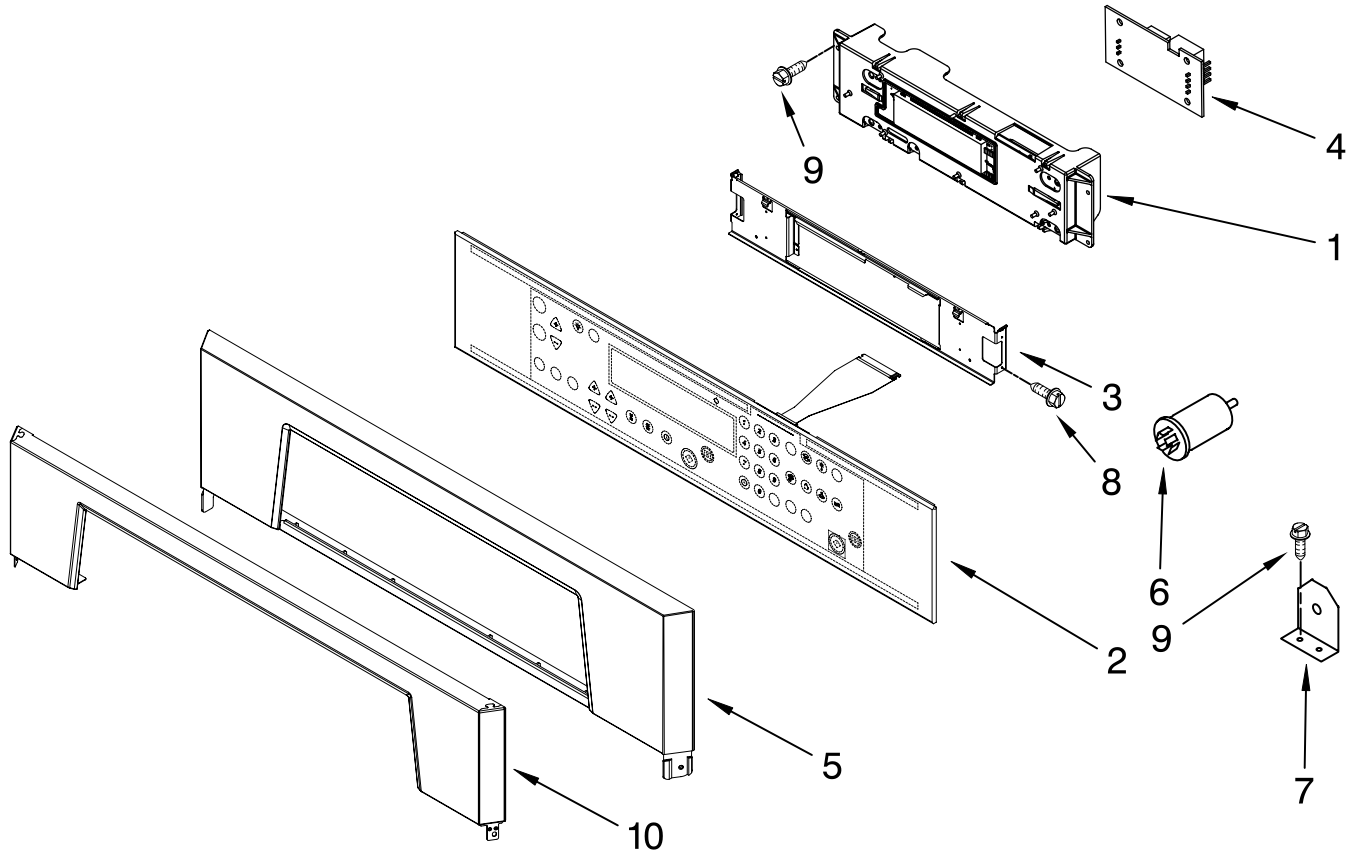

CONTROL PANEL PARTS

For Models: GMC305PRB01, GMC305PRQ01, GMC305PRT01, GMC305PRS01, GMC305PRY01
(Black) (White) (Biscuit) (S.Steel) (Universal Silver)

Illus. No.	Part No.	DESCRIPTION
1	8303819	Assy, Control
2	8303948	Assy, Switch Black
	8303949	White
	8303950	Biscuit
	8304152	Silver
3	8304161	Backer, Control
4	8301848	Board, Mtrzd Latch
5	8302848	Control Panel Black
	8302849	White
	8302850	Biscuit
	8304153	Apollo Gray
6	4451592	Filter
7	4451632	Bracket, Filter
8	4449745	Screw
9	4449809	Screw
10	8302877	Trim-Panel (Use on S.Steel model only)

FOR ORDERING INFORMATION REFER TO PARTS PRICE LIST