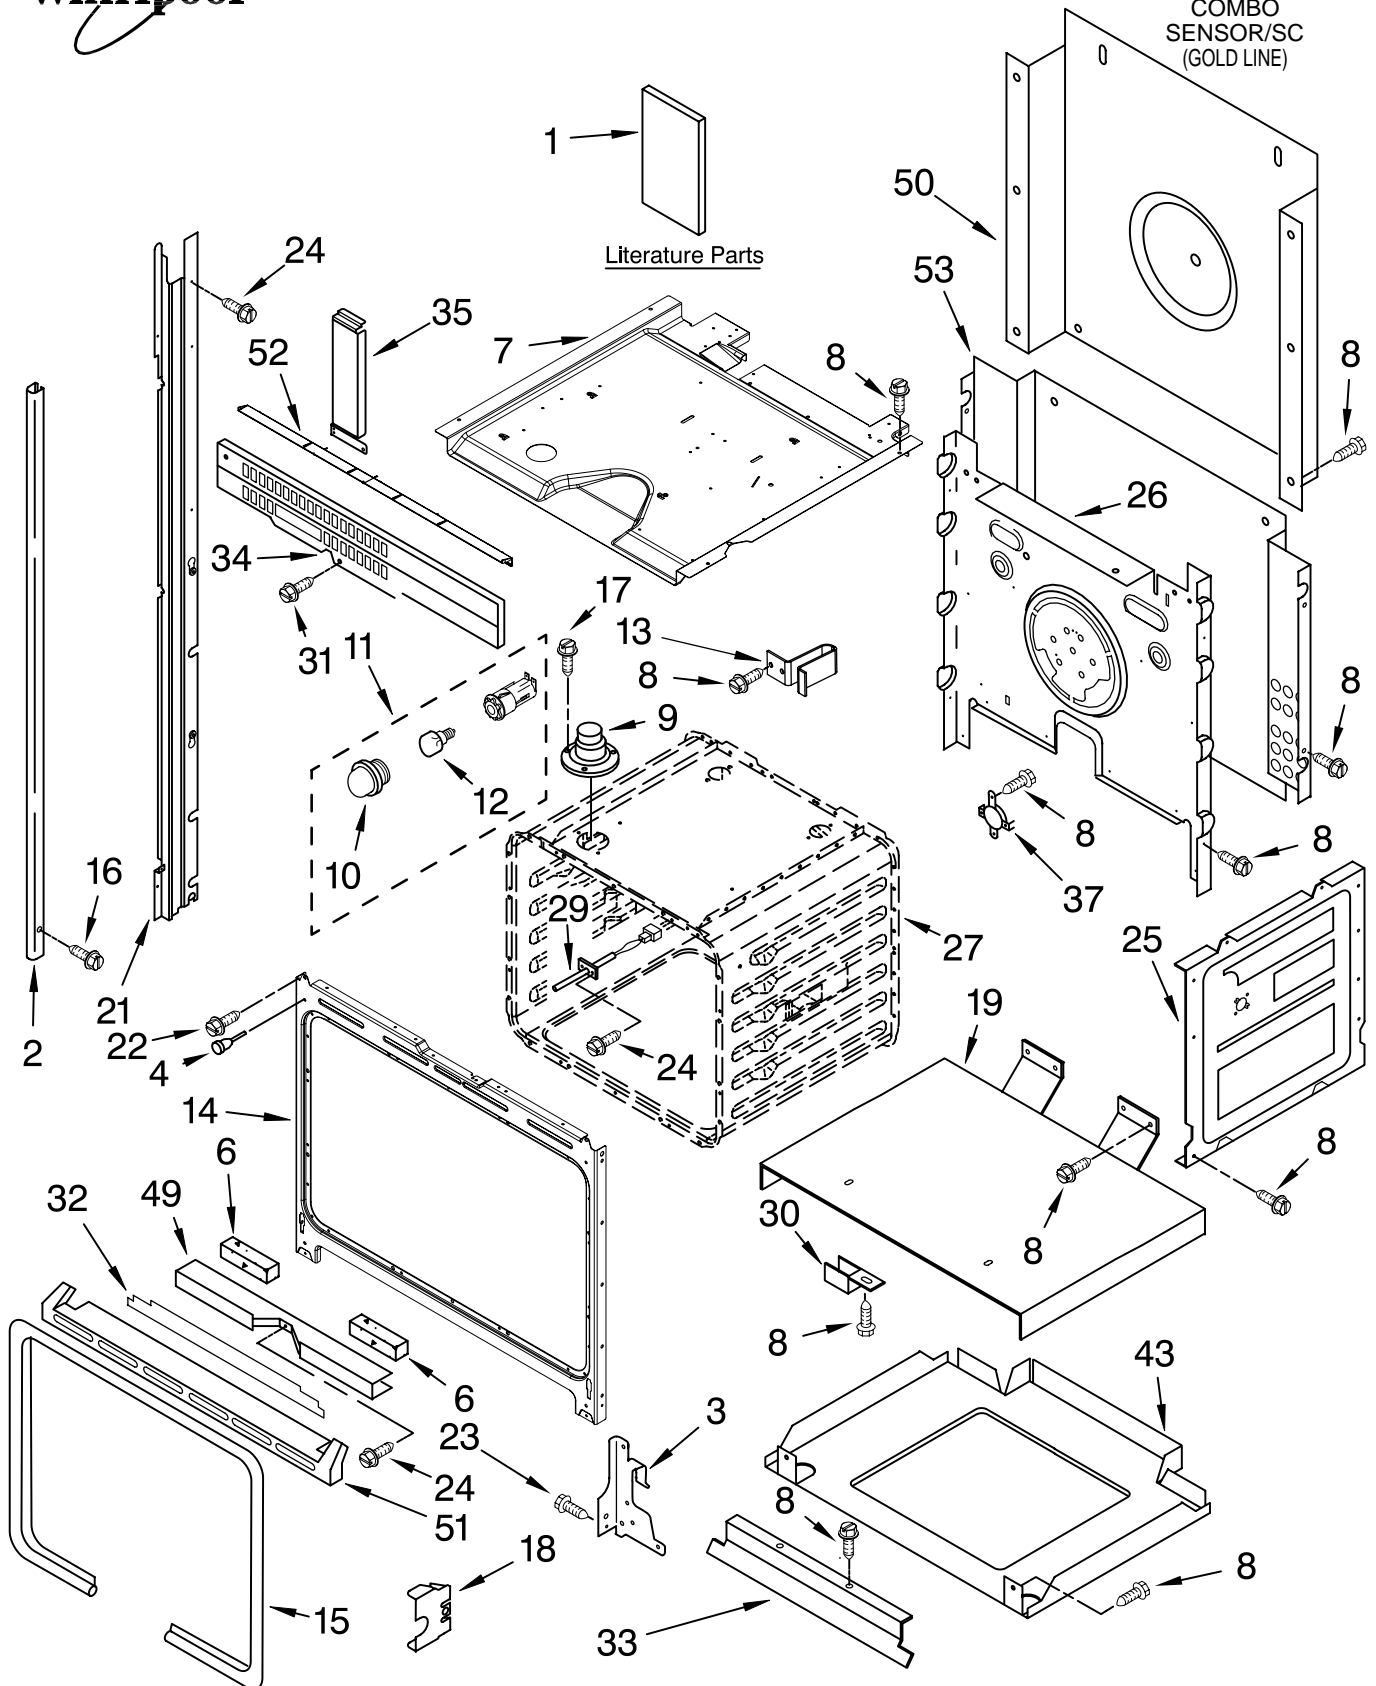

OVEN PARTS

For Models: GMC305PRB01, GMC305PRQ01, GMC305PRT01, GMC305PRS01, GMC305PRY01
(Black) (White) (Biscuit) (S.Steel) (Universal Silver)

30" BUILT-IN ELECTRIC
COMBO
SENSOR/SC
(GOLD LINE)

FOR ORDERING INFORMATION REFER TO PARTS PRICE LIST