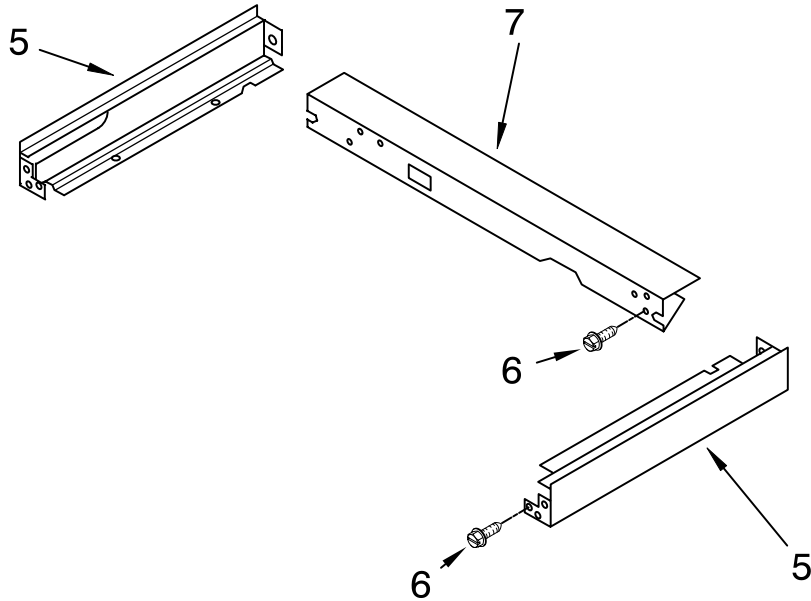

MICROWAVE COMPARTMENT PARTS

For Models: GMC305PRB01, GMC305PRQ01, GMC305PRT01, GMC305PRS01, GMC305PRY01
(Black) (White) (Biscuit) (S.Steel) (Universal Silver)

Illus. No.	Part No.	DESCRIPTION
5	4452551	Support Rails Right Side
	4452552	Left Side
6	4449809	Screw
7	4452548	Rear Channel

FOR ORDERING INFORMATION REFER TO PARTS PRICE LIST