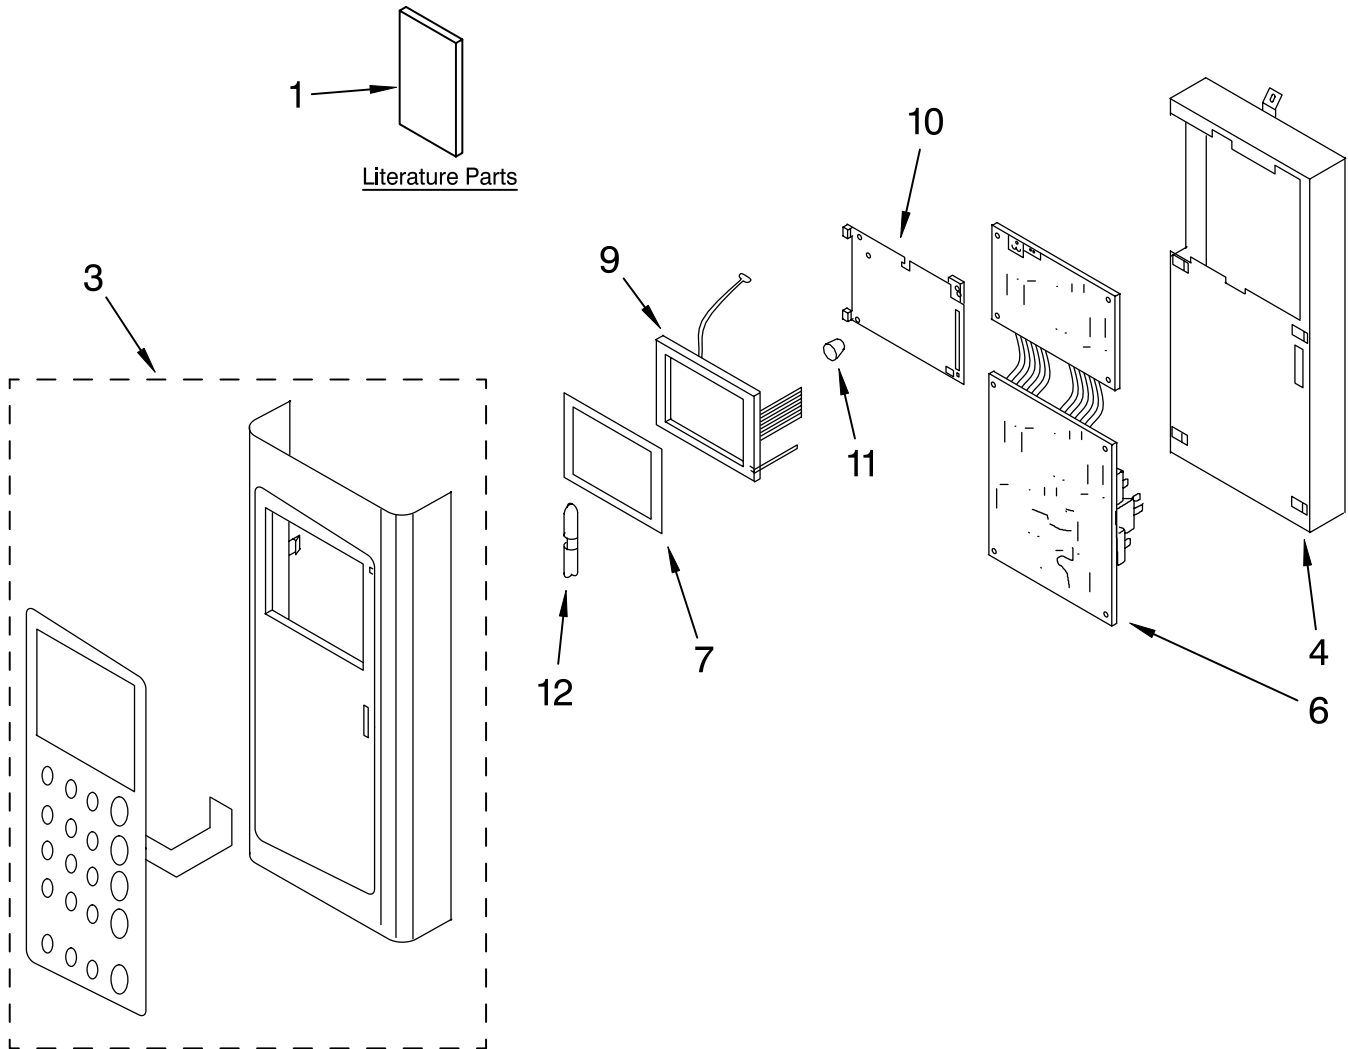

CONTROL PANEL PARTS

For Models: GH6177XPQ3, GH6177XPT3, GH6177XPB3, GH6177XPS3
 (White) (Biscuit) (Black) (Stainless Steel)

MICROWAVE
 HOOD
 COMBINATION

Illus. No.	Part No.	DESCRIPTION
1		Literature Parts
	8205977	Use & Care Guide
	8205610	Tech Sheet
	8205139	Installation Instructions
	8204711	Cook Book
	8184891	Cook Guide Label

Illus. No.	Part No.	DESCRIPTION
3		Control Panel Assembly
	8205232	White
	8205233	Black
	8205234	Biscuit
	8205235	Stainless Steel

Illus. No.	Part No.	DESCRIPTION
4	8205238	Bracket, Control
6	8205237	Microcomputer
7	8184913	Ring, Rubber
9	8184914	LCD Assembly
10	8184915	Bracket, LCD
11	8185058	Bushing, Rubber
12	8205236	Sensor, Light Lens