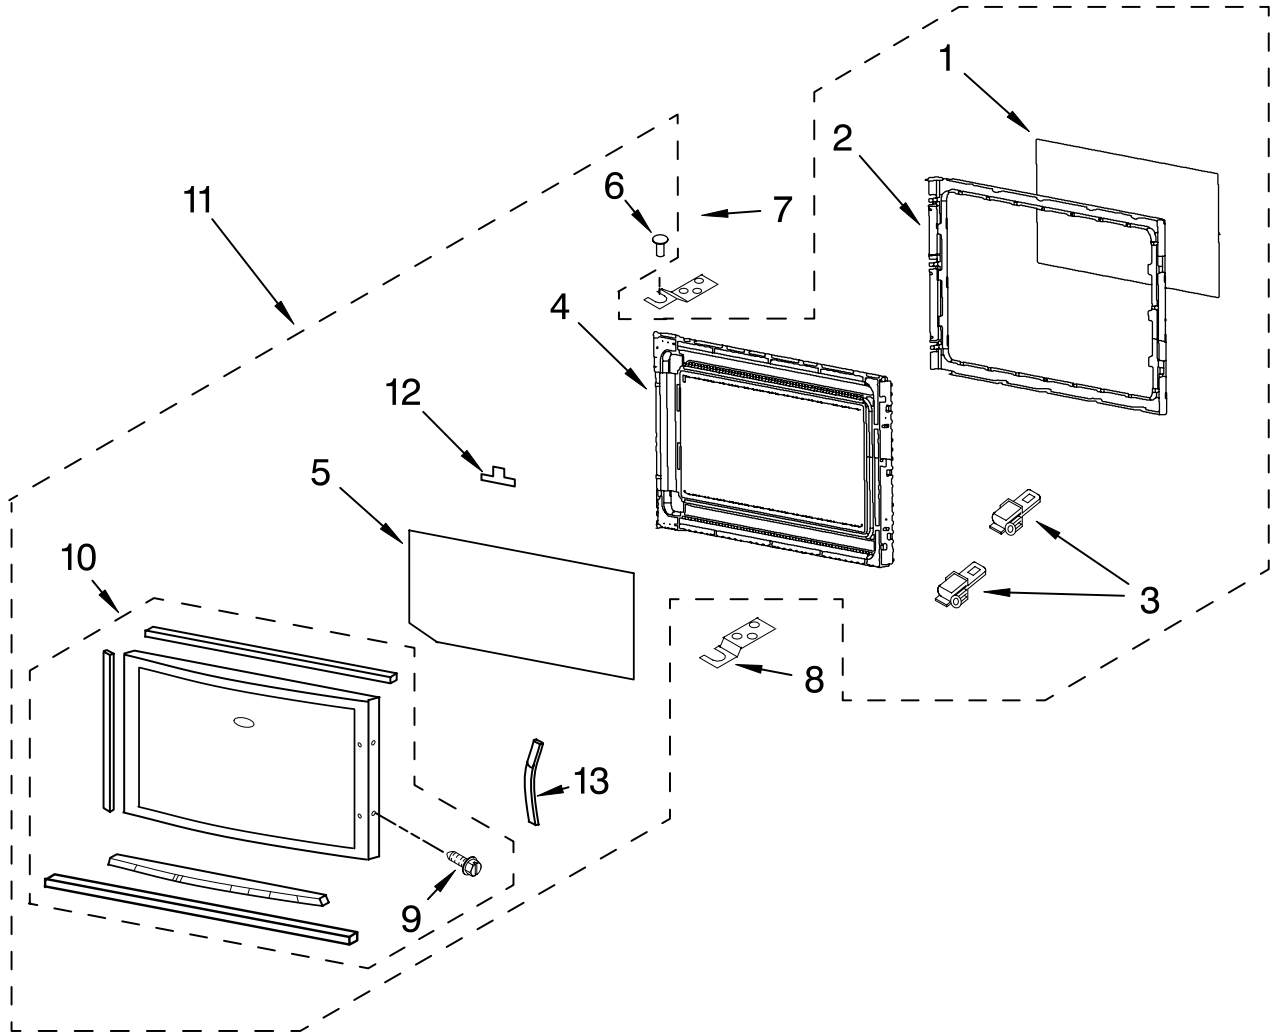

DOOR PARTS

For Models: GH6177XPQ3, GH6177XPT3, GH6177XPB3, GH6177XPS3
(White) (Biscuit) (Black) (Stainless Steel)

Illus. No.	Part No.	DESCRIPTION
1		Film, Back Included with #4
2	8204680	Frame, Inner
3	8184113	Latch, Door
4		Body Asy, Door Includes #1
	8185035	White
	8185038	Black
	8185037	Biscuit
5	8205219	Glass, Outer
6	8184922	Pivot, Door
7	8204679	Hinge, Upper

Illus. No.	Part No.	DESCRIPTION
8	8204678	Hinge, Lower
9	8169479	Screw
10		Frame Asy, Outer
	8205220	White
	8205221	Black
	8205222	Biscuit
	8205223	Stainless Steel
11		Complete Door
	8205228	White
	8205229	Black
	8205230	Biscuit
	8205231	Stainless Steel

Illus. No.	Part No.	DESCRIPTION
12	8205218	Bracket, Door Glass
13		Handle
	8205224	White
	8205226	Black
	8205225	Biscuit
	8205227	Stainless Steel

FOR ORDERING INFORMATION REFER TO PARTS PRICE LIST