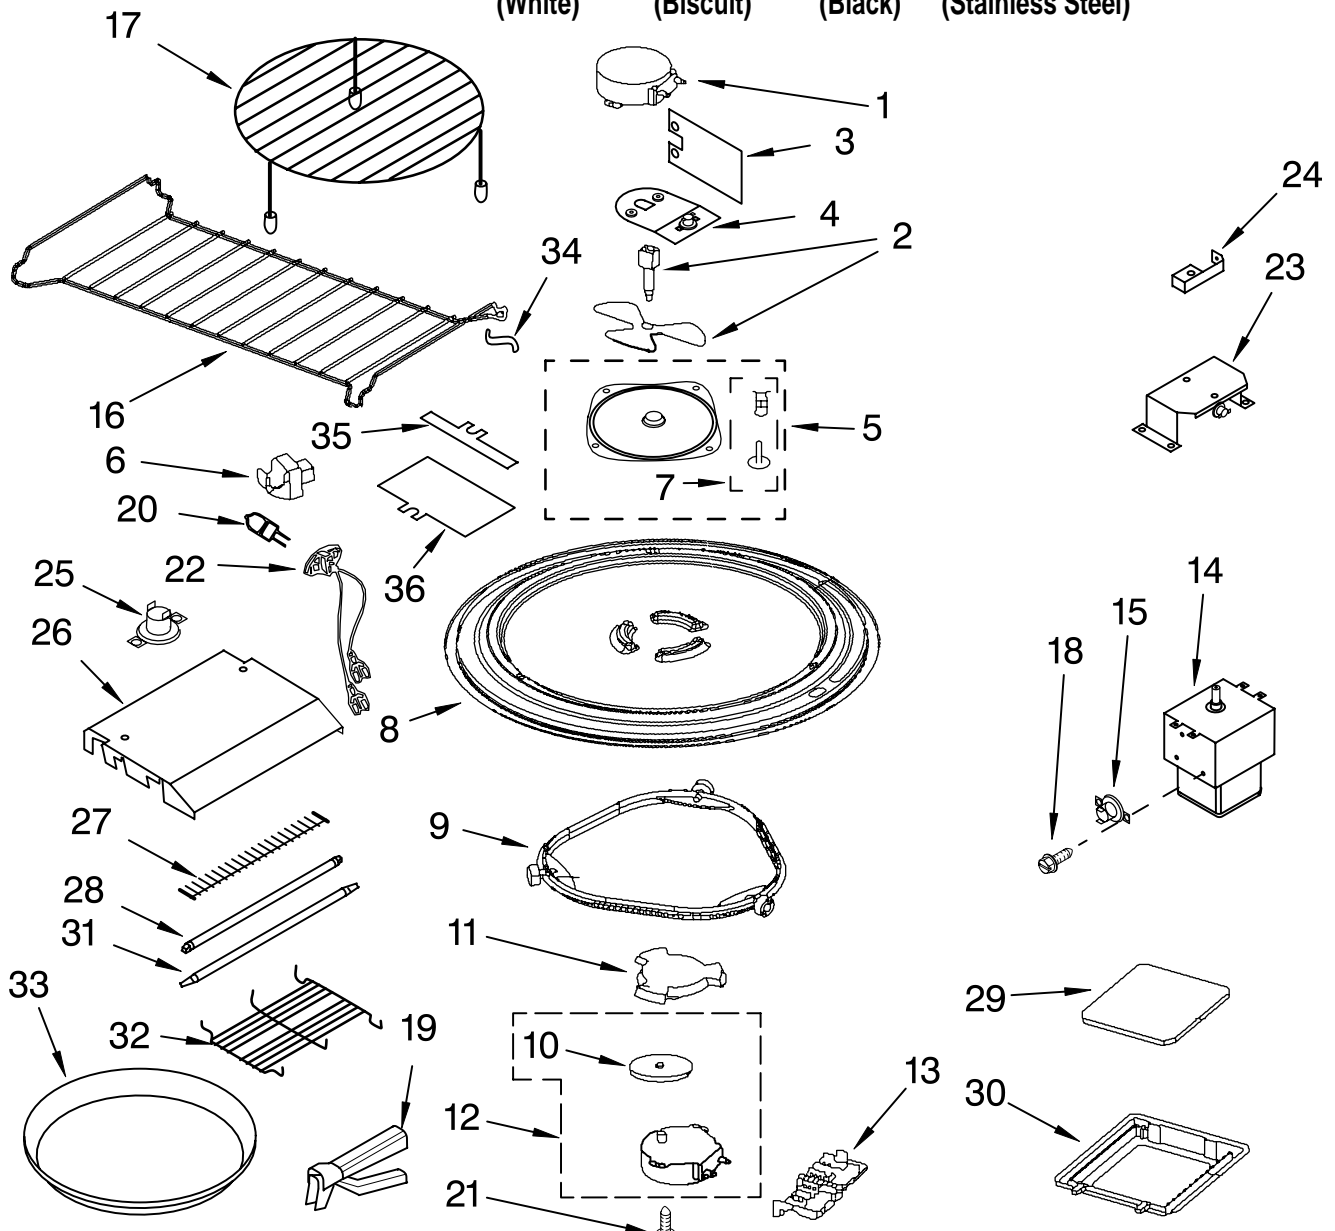

MAGNETRON AND TURNTABLE PARTS

For Models: GH6177XPQ3, GH6177XPT3, GH6177XPB3, GH6177XPS3
(White) (Biscuit) (Black) (Stainless Steel)

Illus. No.	Part No.	DESCRIPTION
1	8205044	Motor, Stirrer
2	8205202	Stirrer Shaft/Blade
3	8184485	Shield, Nomex
4	8184585	Thermostat/Bracket
5	8185059	Cover, Inlet Includes Nails and Bushings
6	4393849	Hook, Rack (4)
7	8184549	Nails/Bushings (5 of each)
8	4393799	Turntable
9	8205778	Ring, Turntable
10	8184109	Spacer, Waterproof

Illus. No.	Part No.	DESCRIPTION
11	8205779	Driver, Turntable
12	8183953	Motor, Turntable
13	4393756	Cover, Terminal
14	8184139	Magnetron
15	8184951	Thermostat
16	8205042	Rack
17	8184862	Grill
18	4393838	Screw
19	8204652	Handle, Crisper Plate
20	8185188	Halogen Light
21	4393832	Screw
22	8204669	Socket, Halogen Light
23	8184586	Thermostat/Bracket

Illus. No.	Part No.	DESCRIPTION
24	8184669	Bracket, Plug
25	8204995	Thermostat
26	8185060	Grill, Insulation Plate
27	8184837	Browner, Halogen
28	8184838	Quartz Tube, Soft Start
29	8169499	Glass, Lamp
30	8169646	Frame, Glass
31	8184839	Heater, Quartz
32	8205239	Cover, Protector
33	8204983	Plate, Crisp
34	8205039	Spacer
35	8185175	Shield, Front
36	8185176	Shield, Rear

FOR ORDERING INFORMATION REFER TO PARTS PRICE LIST