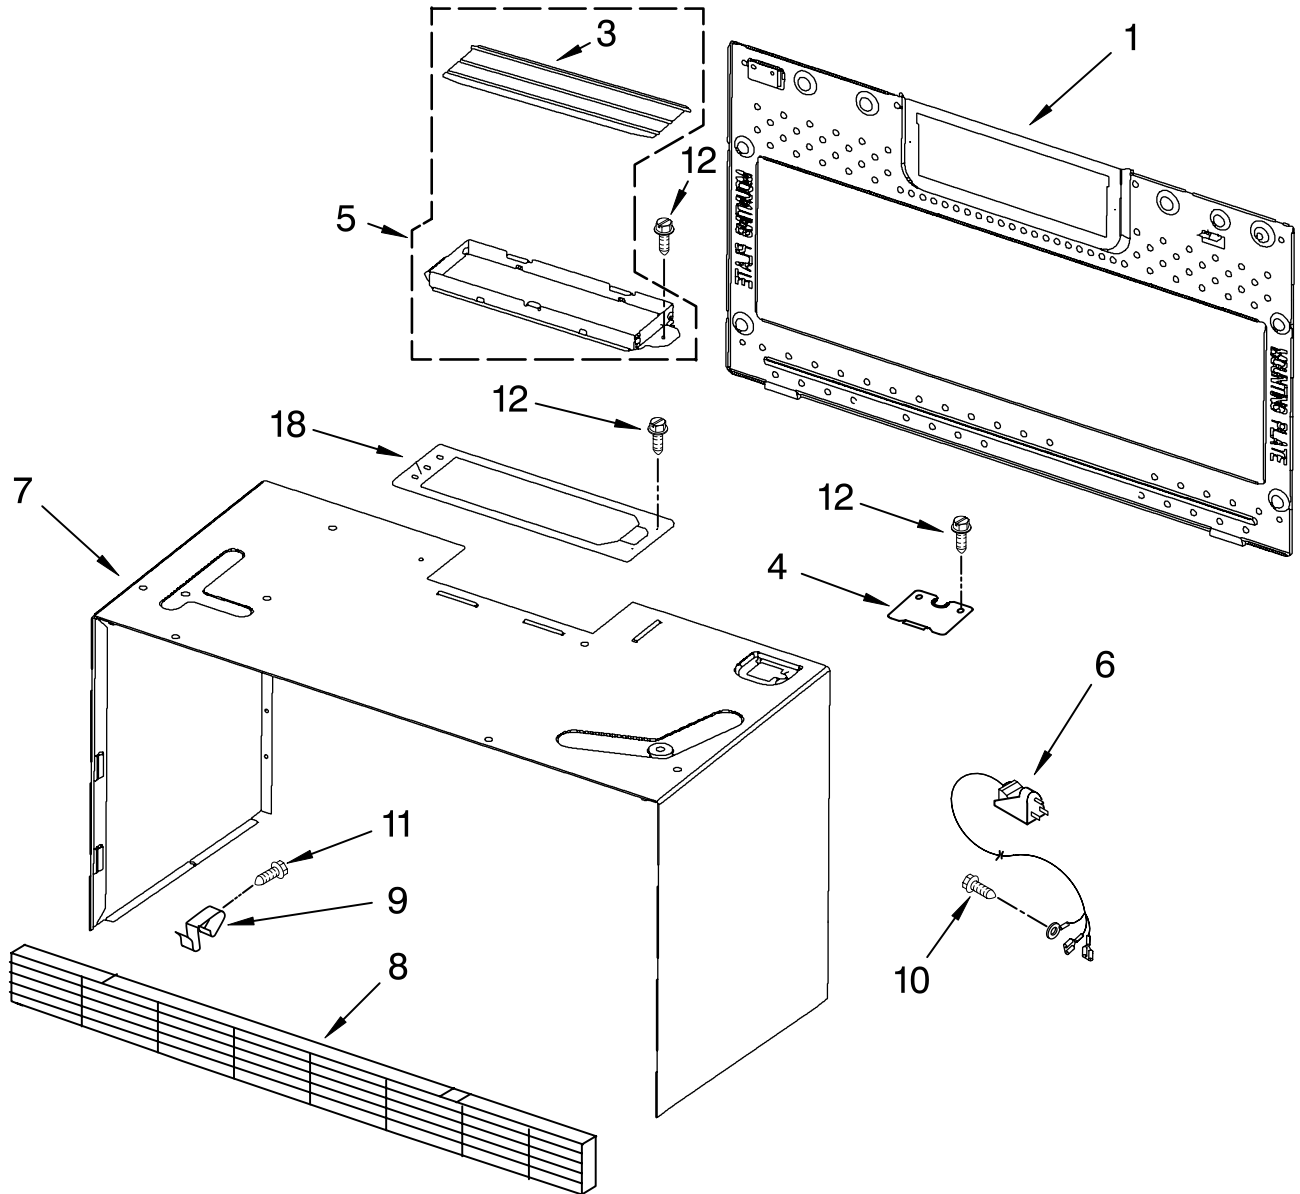

CABINET AND INSTALLATION PARTS

For Models: GH6177XPQ3, GH6177XPT3, GH6177XPB3, GH6177XPS3
(White) (Biscuit) (Black) (Stainless Steel)

Illus. No.	Part No.	DESCRIPTION
1	8206173	Plate, Mounting
3	4393713	Door, Damper
4	8184897	Lid, Power Cord
5	8205772	Damper Assembly
6	8184898	Cord, Power
7		Case, Outer
	8205207	White
	8205212	Black
	8205213	Biscuit

Illus. No.	Part No.	DESCRIPTION
8		Grille, Vent
	8205214	White
	8205215	Black
	8205216	Biscuit
	8205217	Stainless Steel
9	8184190	Clip, Grille
10	4393836	Screw
11	8169475	Screw
12	4393472	Screw
18	8184902	Plate, Damper

Illus. No.	Part No.	DESCRIPTION
Miscellaneous		
	8184603	Wire Harness (Includes Light Sockets)
	8205947	Installation, Hardware
	8184781	Template, Upper
	8169704	Screw, Top Mountng

FOR ORDERING INFORMATION REFER TO PARTS PRICE LIST