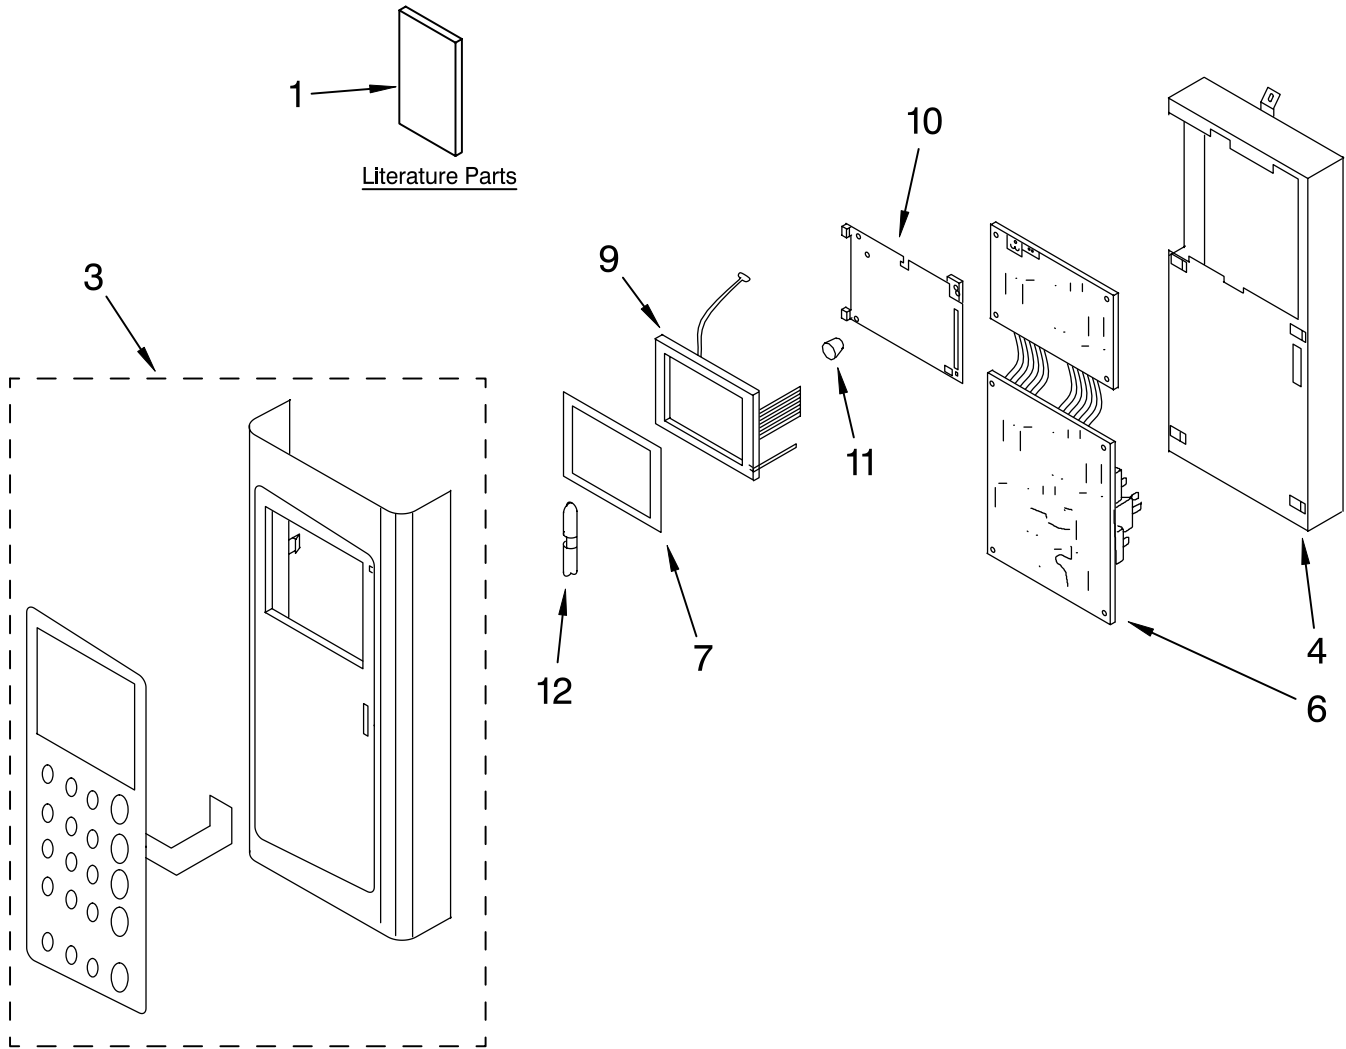

# CONTROL PANEL PARTS

For Models: GH6177XPQ1, GH6177XPT1, GH6177XPB1, GH6177XPS1  
 (White) (Biscuit) (Black) (Stainless Steel)

MICROWAVE  
 HOOD  
 COMBINATION

Illus. No.	Part No.	DESCRIPTION
1		Literature Parts
	8204924	Use & Care Guide
	8205610	Tech Sheet
	8184059	Installation Instructions
	8204711	Cook Book
	8184891	Cook Guide Label

Illus. No.	Part No.	DESCRIPTION
3		Control Panel Assembly
	8205232	White
	8205233	Black
	8205234	Biscuit
	8205235	Stainless Steel
4	8205238	Bracket, Control

Illus. No.	Part No.	DESCRIPTION
6	8205237	Microcomputer
7	8184913	Ring, Rubber
9	8184914	LCD Assembly
10	8184915	Bracket, LCD
11	8185058	Bushing, Rubber
12	8205236	Sensor, Light Lens