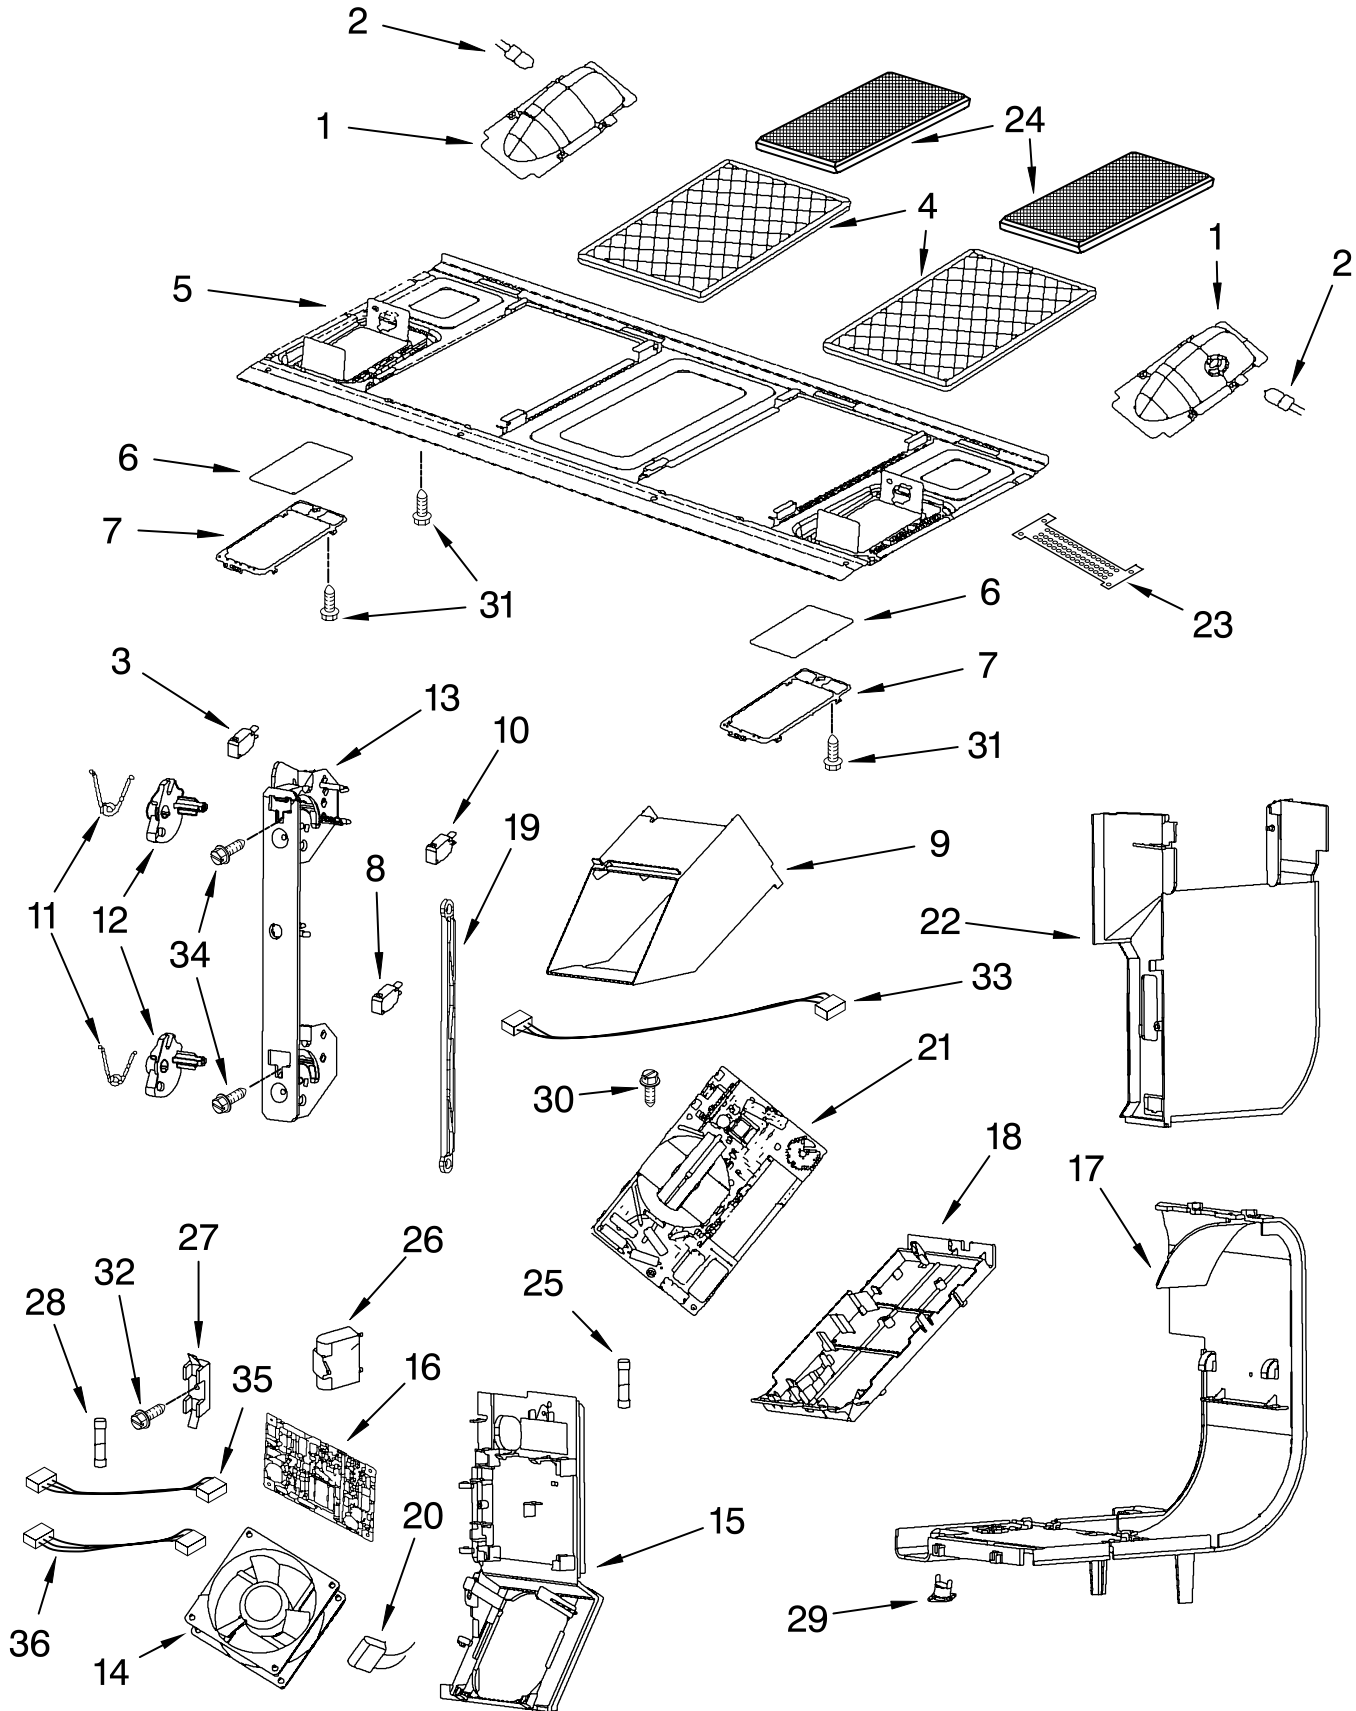

INTERIOR AND VENTILATION PARTS

For Models: GH6177XPQ1, GH6177XPT1, GH6177XPB1, GH6177XPS1
(White) (Biscuit) (Black) (Stainless Steel)

FOR ORDERING INFORMATION REFER TO PARTS PRICE LIST

INTERIOR AND VENTILATION PARTS

For Models: GH6177XPQ1, GH6177XPT1, GH6177XPB1, GH6177XPS1
(White) (Biscuit) (Black) (Stainless Steel)

Illus. No.	Part No.	DESCRIPTION
1		Reflector, Lamp
	8184194	Left
	8184132	Right
2	8185188	Lamp
3	4393598	Switch, Micro
4	8184003	Filter, Grease
5	8205366	Plate, Bottom
6	8184141	Glass, Lamp
7	8184889	Holder, Glass
8	4393599	Switch, Micro Primary/Secondary
9	8184124	Cover, Inverter
10	4393697	Switch, Micro
11	8169438	Spring, Interlock
12	8205211	Plate, Cam
13	8185189	Support, Interlock
14	8184875	Fan, DC 12 Volt
15	8184894	Housing, Fan
16	8204989	Inverter 40 W
17	8185032	Bracket, Holder
18	8184670	Holder, Inverter
19	8185190	Rod-Locking Link
20	8184093	Capacitor, 125 V
21	8205093	Inverter 1100 W
22	8185031	Plate, Side
23	8184887	Cable
24	8184002	Filter, Charcoal
25	8184579	Fuse (2) 4 Amp/250 Volt
26	8184204	Capacitor
27	8184312	Holder, Fuse
28	4393308	Fuse
29	8183998	Thermostat
30	8184199	Screw
31	4393835	Screw
32	8184200	Screw
33	8205014	Ribbon Cable (P2 To CN701 On 1100 W Inverter)
34	8169477	Screw
35	8205021	Ribbon Cable (P27 To CN153 On 40 W Inverter)
36	8205022	Ribbon Cable (P4 To CN151 On 40 W Inverter)