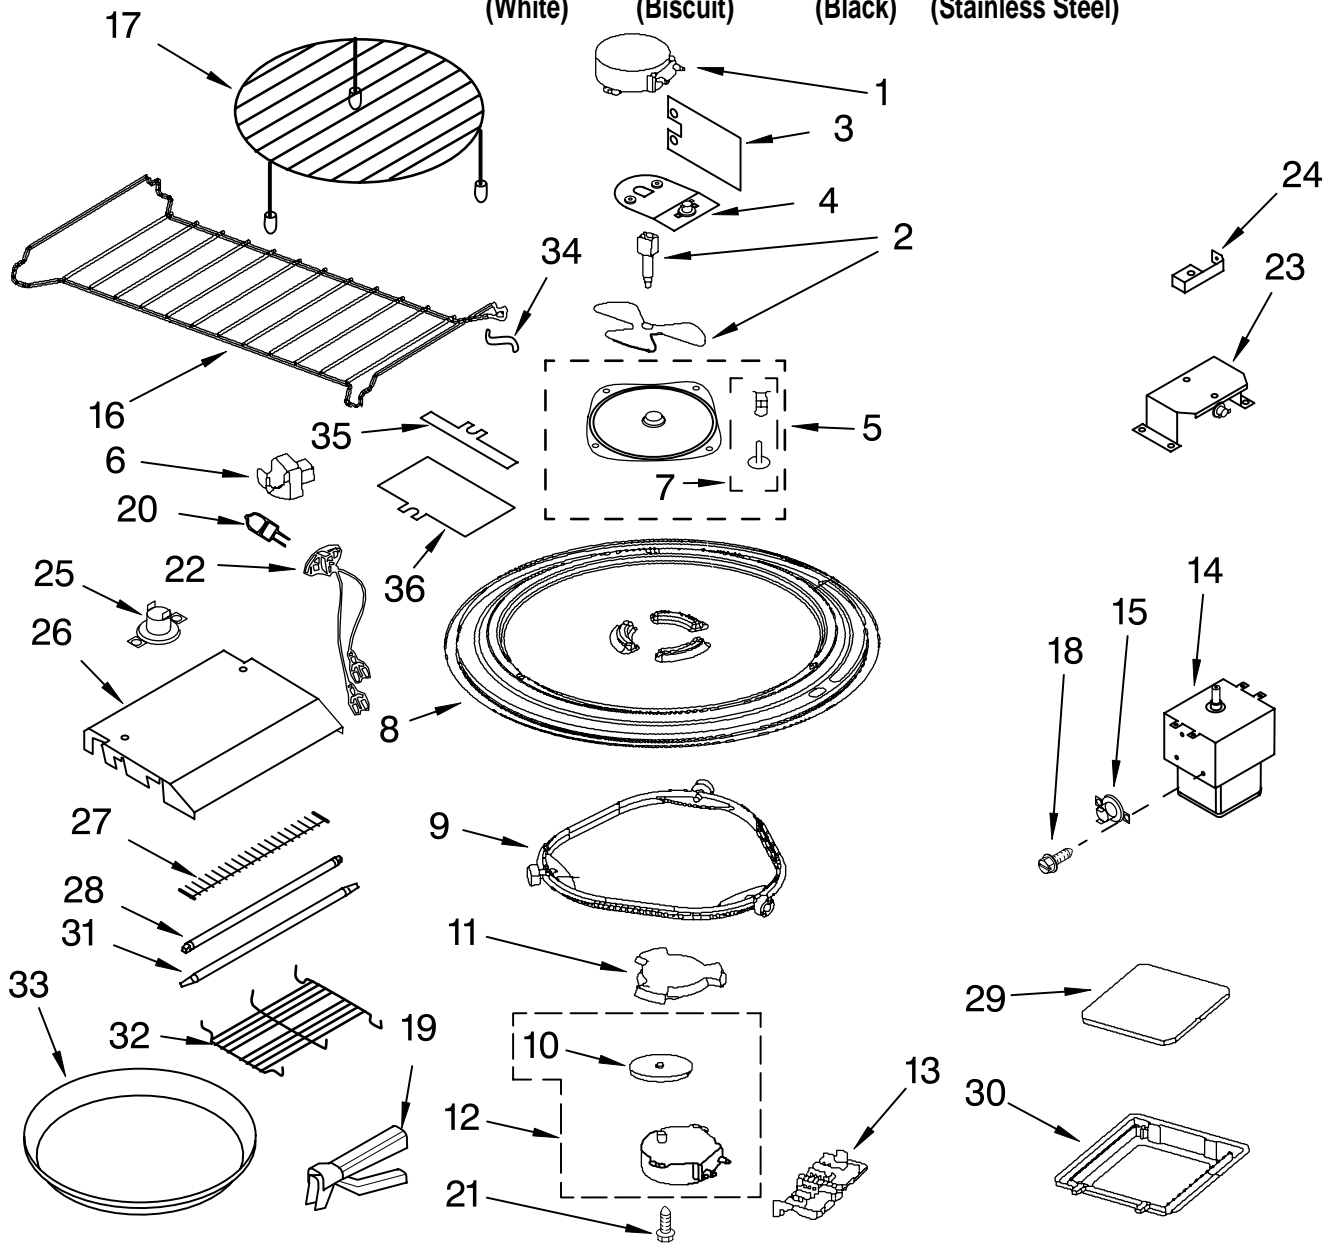

MAGNETRON AND TURNTABLE PARTS

For Models: GH6177XPQ1, GH6177XPT1, GH6177XPB1, GH6177XPS1
(White) (Biscuit) (Black) (Stainless Steel)

Illus. No.	Part No.	DESCRIPTION
1	8205044	Motor, Stirrer
2	8205202	Stirrer Shaft/Blade
3	8184485	Shield, Nomex
4	8184585	Thermostat/Bracket
5	8185059	Cover, Inlet Includes Nails and Bushings
6	4393849	Hook, Rack (4)
7	8184549	Nails/Bushings (5 of each)
8	4393799	Turntable
9	8205778	Ring, Turntable
10	8184109	Spacer, Waterproof
11	8205779	Driver, Turntable

Illus. No.	Part No.	DESCRIPTION
12	8183953	Motor, Turntable
13	4393756	Cover, Terminal
14	8184139	Magnetron
15	8184951	Thermostat
16	8205042	Rack
17	8184862	Grill
18	4393838	Screw
19	8204652	Handle, Crisper Plate
20	8185188	Halogen Light
21	4393832	Screw
22	8204669	Socket, Halogen Light
23	8184586	Thermostat/Bracket

Illus. No.	Part No.	DESCRIPTION
24	8184669	Bracket, Plug
25	8204995	Thermostat
26	8185060	Grill, Insulation Plate
27	8184837	Browner, Halogen
28	8184838	Quartz Tube, Soft Start
29	8169499	Glass, Lamp
30	8169646	Frame, Glass
31	8184839	Heater, Quartz
32	8205239	Cover, Protector
33	8204983	Plate, Crisp
34	8205039	Spacer
35	8185175	Shield, Front
36	8185176	Shield, Rear

FOR ORDERING INFORMATION REFER TO PARTS PRICE LIST