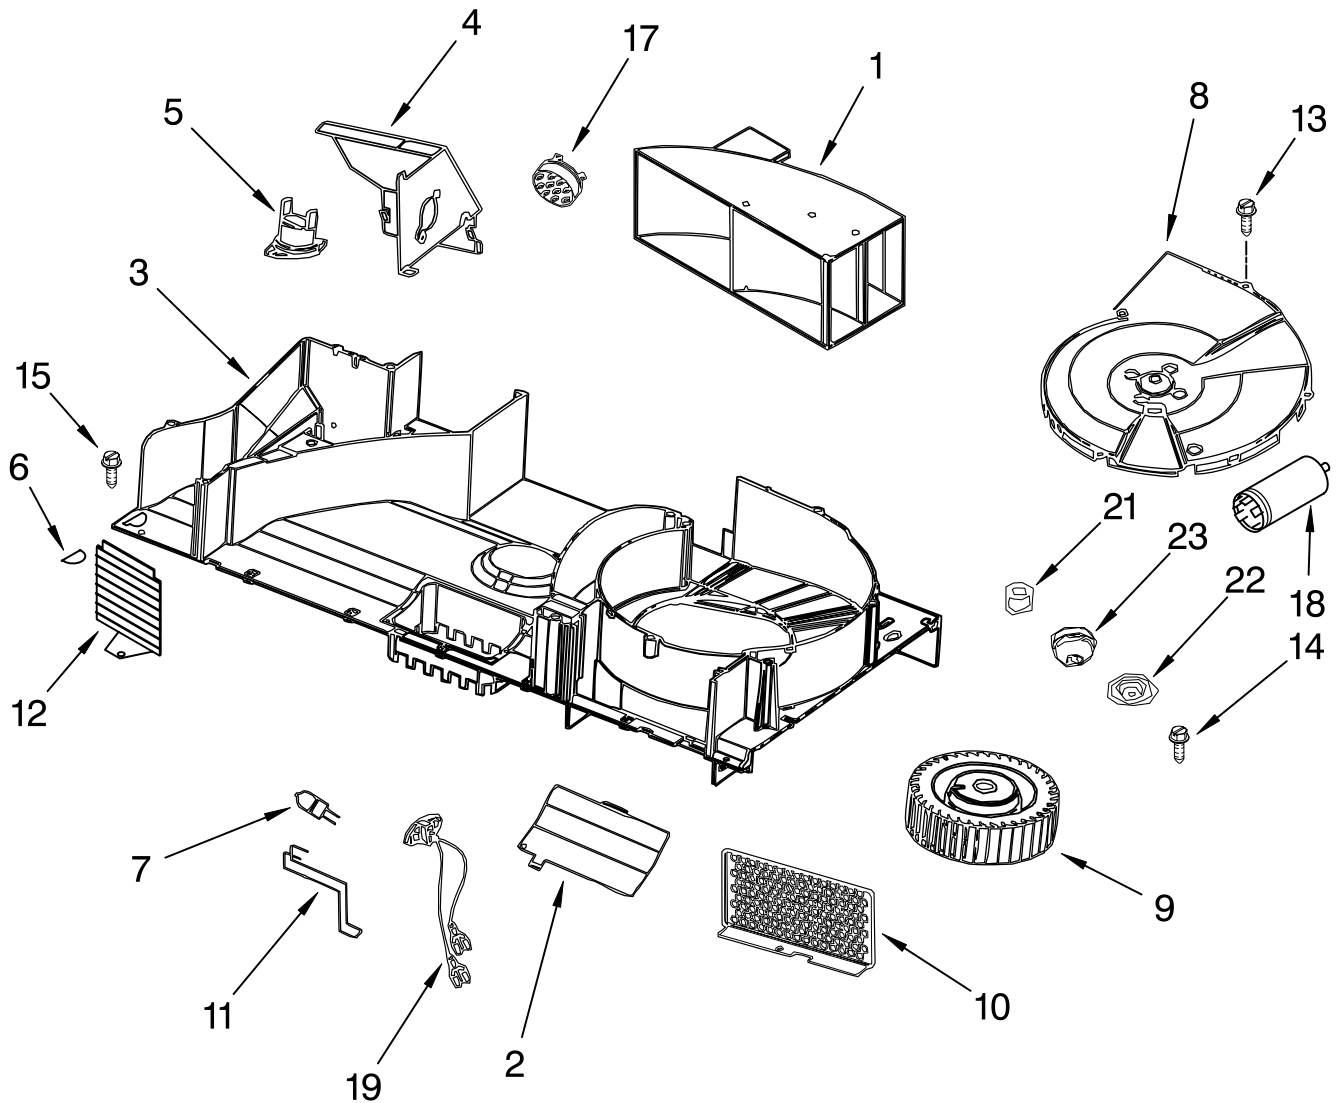

AIR FLOW PARTS

For Models: GH6177XPQ1, GH6177XPT1, GH6177XPB1, GH6177XPS1
(White) (Biscuit) (Black) (Stainless Steel)

Illus. No.	Part No.	DESCRIPTION
1	8184667	Deflector, Air
2	8184885	Cover, Lamp
3	8184886	Duct, Air
4	8204789	Bracket, Thermostat
5	8183999	Thermostat
6	8204676	Air Guide Cover
7	8185188	Lamp
8	8184884	Cover, Fan

Illus. No.	Part No.	DESCRIPTION
9	8184876	Motor, Fan Assy
10	8204754	Shield
11	8169647	Spring
12	8204790	Shield
13	4393834	Screw
14	8184198	Screw

Illus. No.	Part No.	DESCRIPTION
15	8169474	Screw
17	4393808	Humidity, Sensor
18	8205853	Filter
19	8204669	Holder, Lamp
21	8184129	Spacer-Copper Pipe
22	8204674	Plate, Damper
23	8169635	Cushion, Mtr

FOR ORDERING INFORMATION REFER TO PARTS PRICE LIST