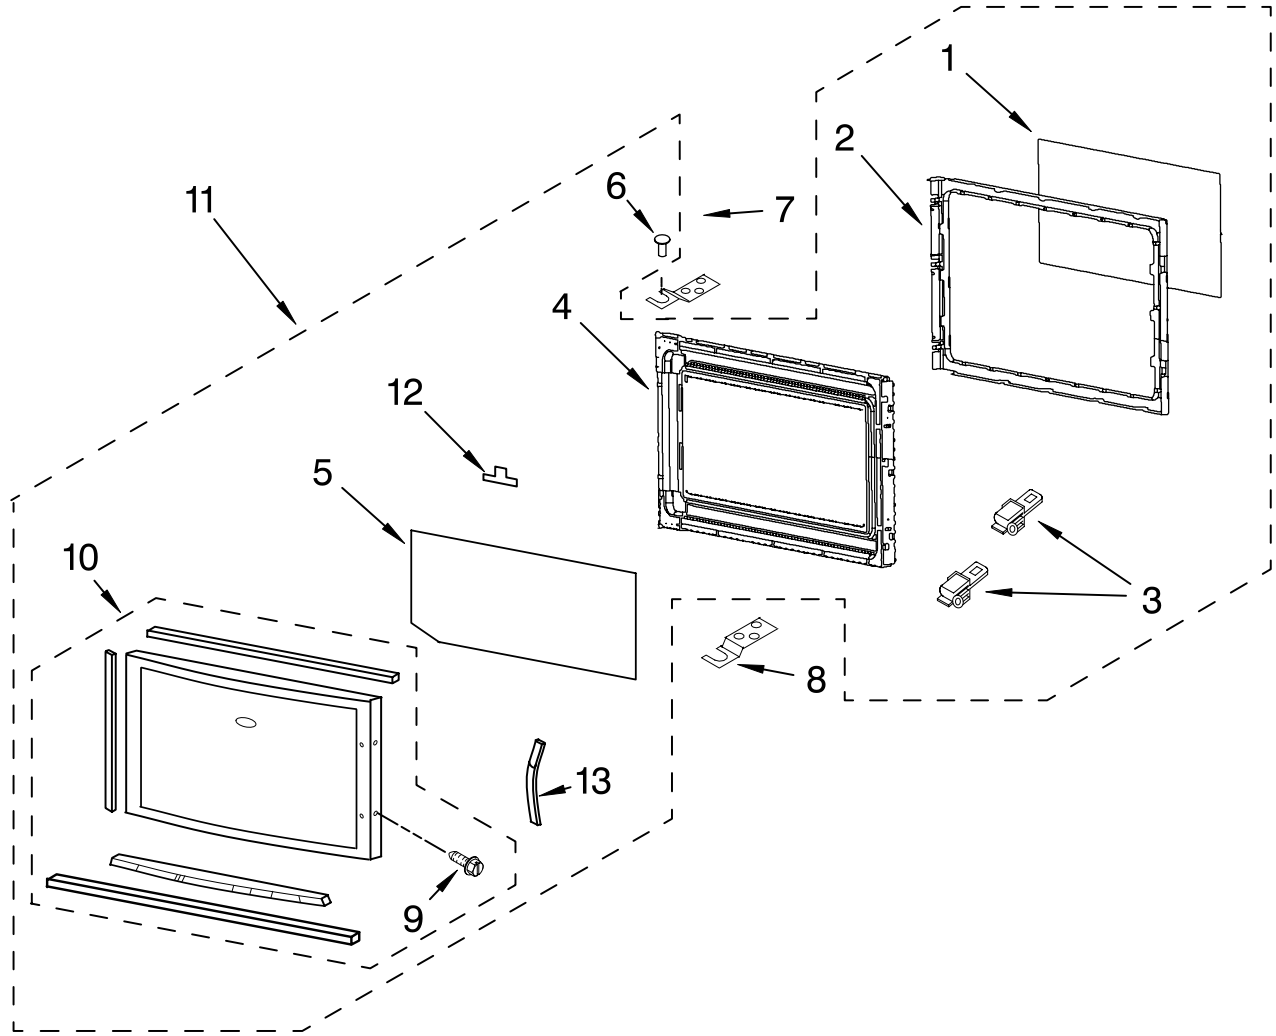

DOOR PARTS

For Models: GH6177XPQ1, GH6177XPT1, GH6177XPB1, GH6177XPS1
(White) (Biscuit) (Black) (Stainless Steel)

Illus. No.	Part No.	DESCRIPTION	Illus. No.	Part No.	DESCRIPTION	Illus. No.	Part No.	DESCRIPTION
1		Film, Back Included with #4	7	8204679	Hinge, Upper	11		Complete Door
2	8204680	Frame, Inner	8	8204678	Hinge, Lower		8205228	White
3	8184113	Latch, Door	9	8169479	Screw		8205229	Black
4		Body Asy, Door Includes #1	10		Frame Asy, Outer		8205230	Biscuit
	8185035	White		8205220	White		8205231	Stainless Steel
	8185038	Black		8205221	Black	12	8205218	Bracket, Door Glass
	8185037	Biscuit		8205222	Biscuit	13		Handle
5	8205219	Glass, Outer		8205223	Stainless Steel		8205224	White
6	8184922	Pivot, Door					8205226	Black
							8205225	Biscuit
							8205227	Stainless Steel

FOR ORDERING INFORMATION REFER TO PARTS PRICE LIST