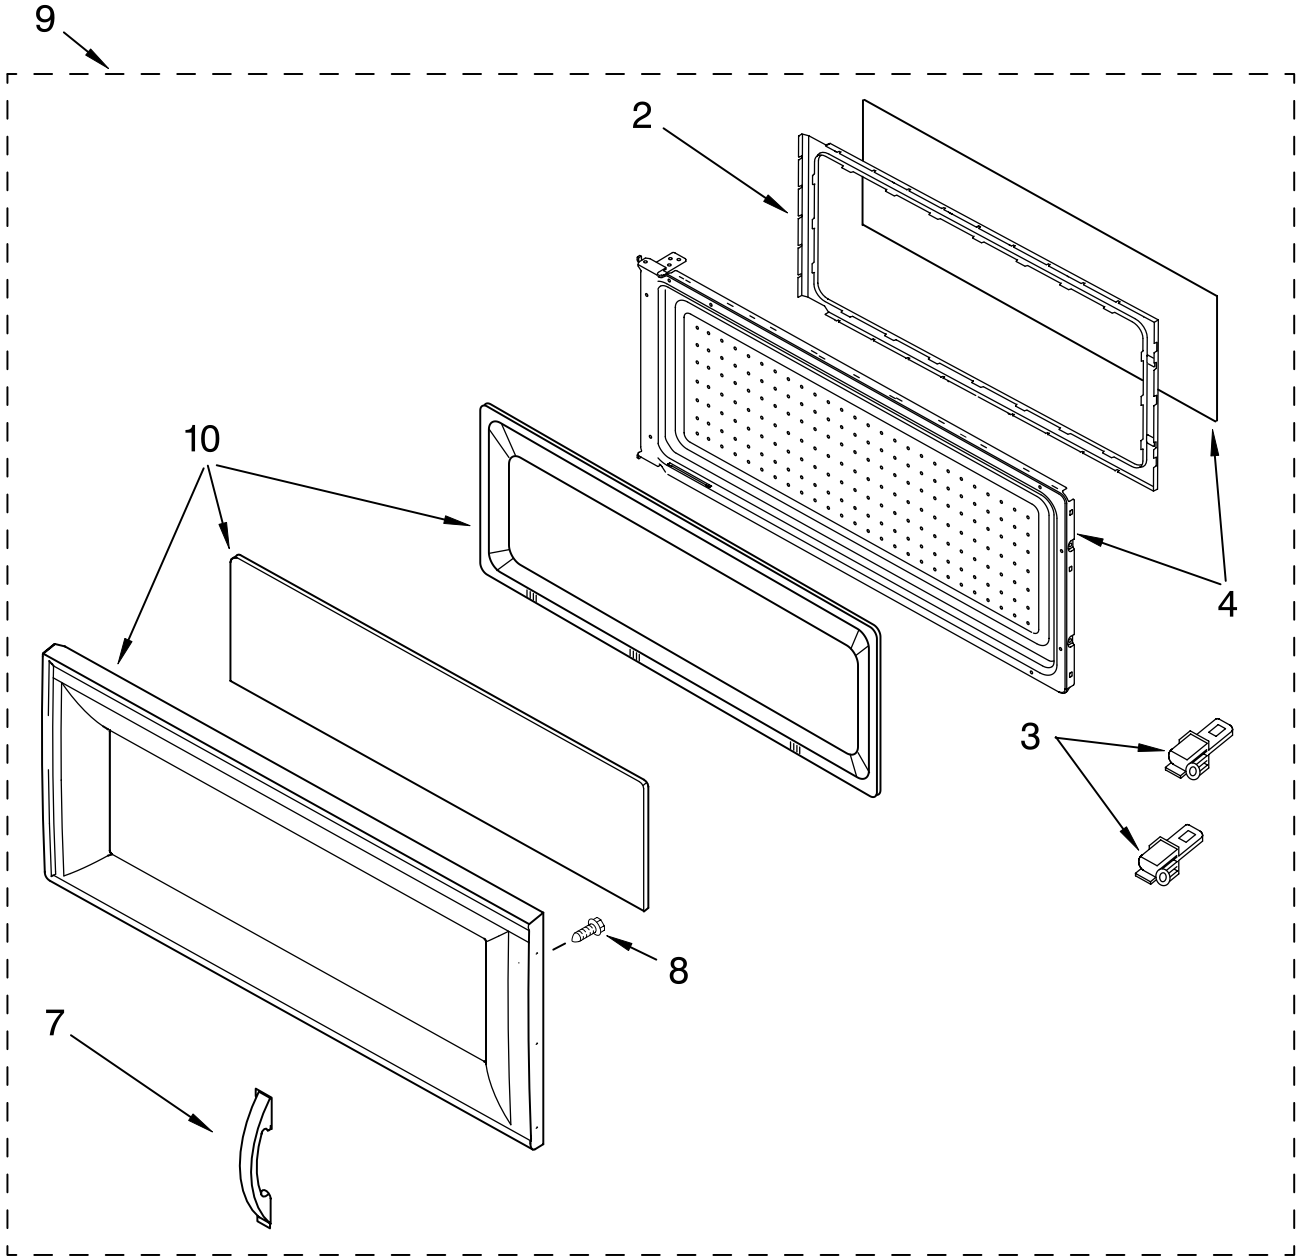

CONTROL PANEL PARTS

For Model: GH4155XPS2
(Stainless)

MICROWAVE
HOOD
COMBINATION

Illus. No.	Part No.	DESCRIPTION
------------	----------	-------------

1	8204919	Literature Parts Use & Care Guide
	8183878	Installation Instructions
	8205611	Tech Sheet
	8204929	Guide, Cooking (Label)
3	8205323	Panel, Control
4	8183821	Bracket, Control
5	4393744	Plate, Hinge
6	8183726	Microcomputer
8	4393346	Screw

FOR ORDERING INFORMATION REFER TO PARTS PRICE LIST

DOOR PARTS

For Model: GH4155XPS2
(Stainless)

Illus. No.	Part No.	DESCRIPTION
2	8169545	Frame, Inner
3	4393913	Latch, Door
4	8185109	Body, Door
7	8169738	Handle, Door
8	4393833	Screw
9	8205322	Door, Complete
10	8205321	Frame, Outer