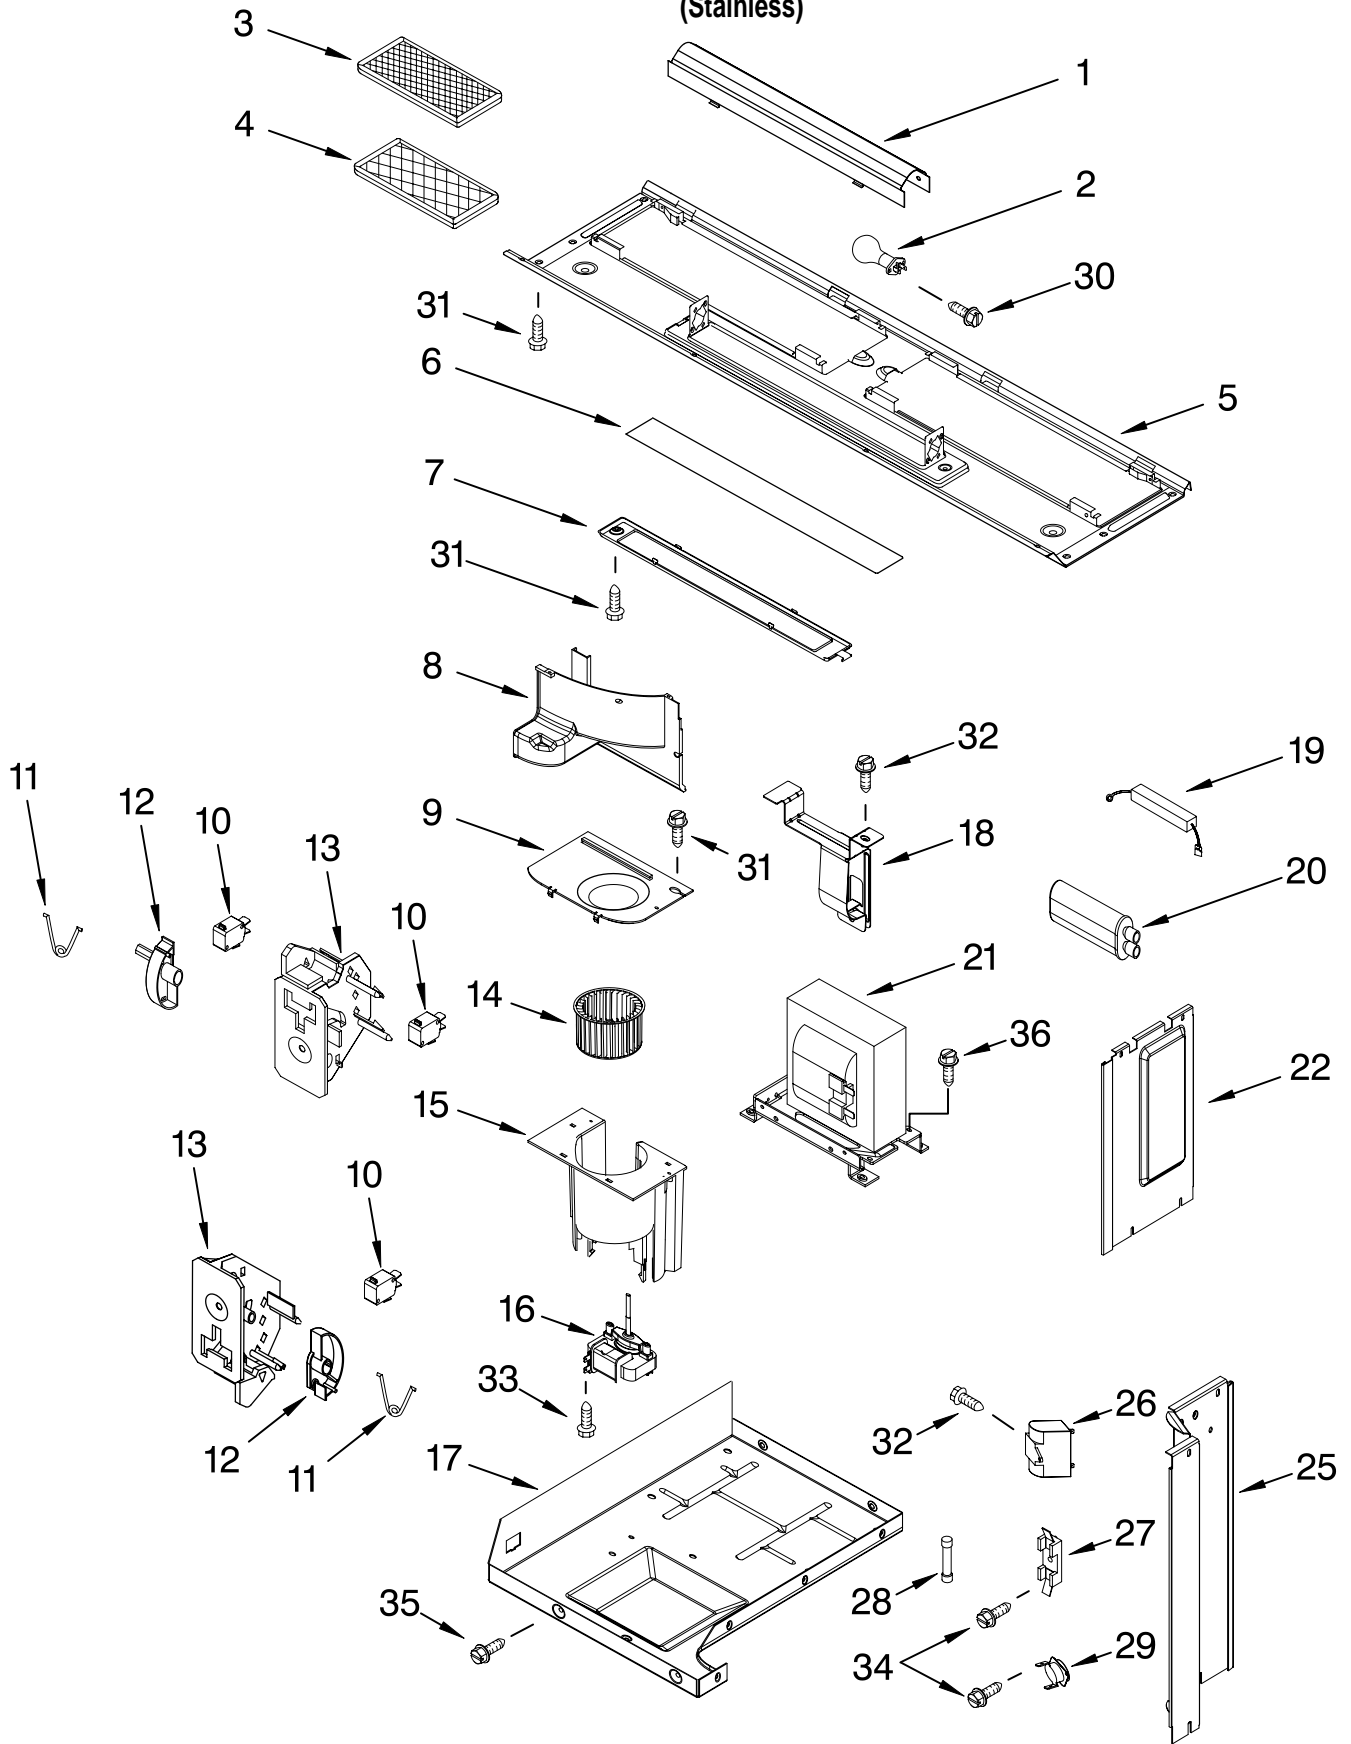

INTERIOR AND VENTILATION PARTS

For Model: GH4155XPS2
(Stainless)

FOR ORDERING INFORMATION REFER TO PARTS PRICE LIST

INTERIOR AND VENTILATION PARTS

For Model: GH4155XPS2
(Stainless)

<u>Illus.</u>	<u>Part</u>	
<u>No.</u>	<u>No.</u>	<u>DESCRIPTION</u>
1	4393688	Reflector, Lamp
2	4393681	Lamp (2)
3	8169645	Filter, Charcoal
4	8169758	Filter, Grease
5	8185105	Plate, Bottom
6	8185210	Glass, Lamp
7	8184308	Holder, Glass
8	8205045	Guide, Air (Magnetron)
9	8183823	Cover, Fan
10	8204656	Switch, Micro (3)
11	8169438	Spring, Interlock (2)
12	8183824	Plate, Cam (2)
13	4393595	Support, Interlock (2)
14	8183825	Wheel, Fan
15	8184310	Housing, Fan
16	8185211	Motor, Fan
17	8185212	Chassis
18	8184311	Holder, Capacitor
19	8184664	Diode, H.V.
20	8169501	Capacitor, H.V.
21	8206250	Transformer, H.V.
22	8204657	Plate, Side (R)
25	8204658	Plate, Side (L)
26	8205553	Capacitor
27	8184312	Holder, Fuse
28	4393308	Fuse
29	8183703	Thermostat
30	8169474	Screw
31	4393835	Screw
32	4393472	Screw
33	4393833	Screw
34	8169478	Screw
35	8169479	Screw
36	4393839	Screw

FOR ORDERING INFORMATION REFER TO PARTS PRICE LIST