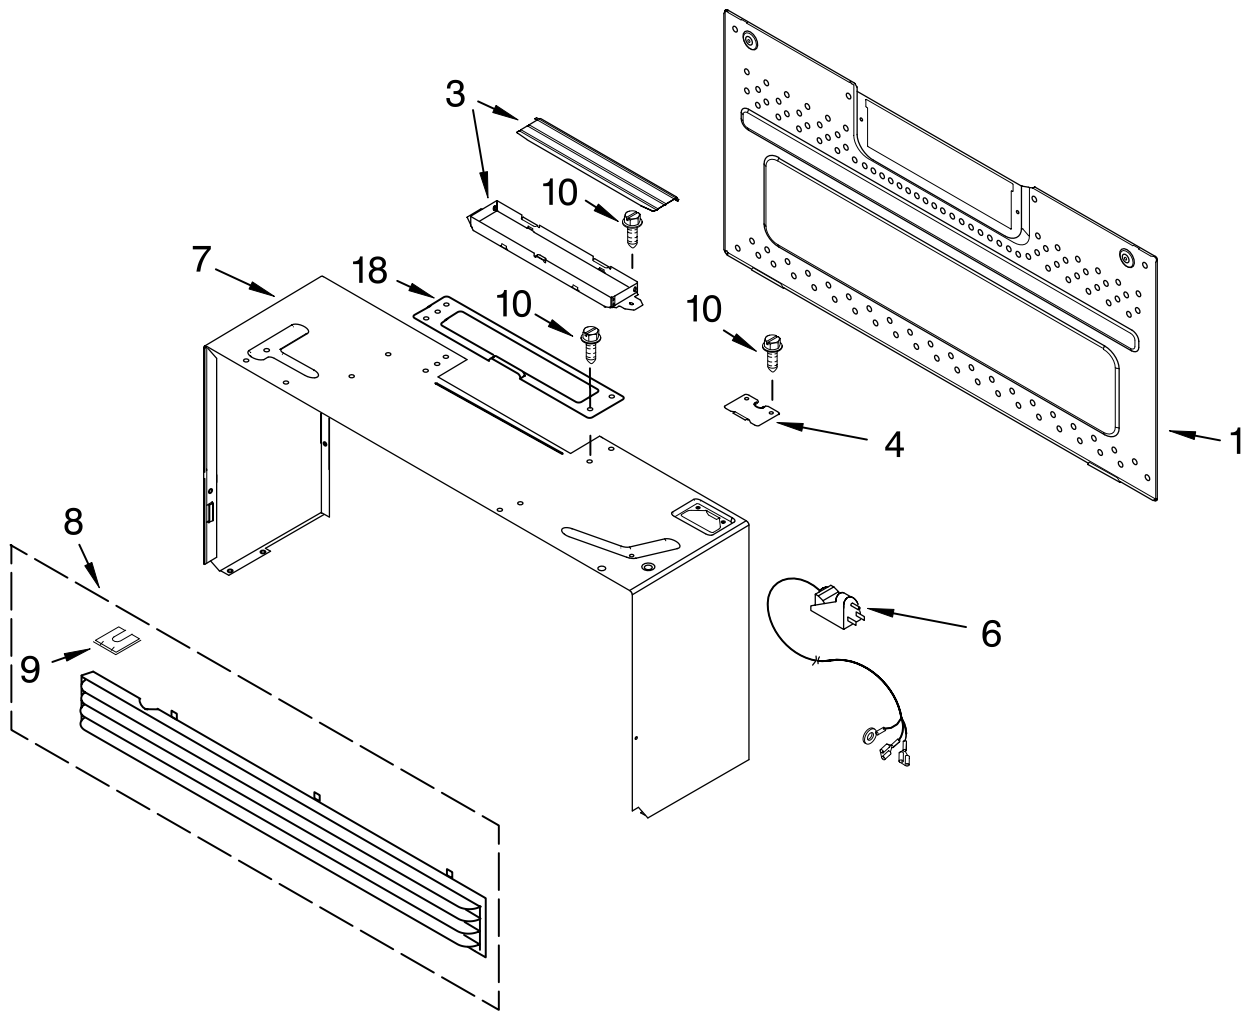

CABINET AND INSTALLATION PARTS

For Model: GH4155XPS2
(Stainless)

Illus. No.	Part No.	DESCRIPTION
1	8206174	Plate, Mounting
3	8205558	Door, Damper
4	8184313	Lid, Power Cord
6	8184898	Cord, Power
7	8169661	Case, Outer
8	8184608	Grille, Vent
9	4393795	Grille, Holder
10	4393833	Screw
18	8169697	Plate, Damper

Illus. No.	Part No.	DESCRIPTION
ACCESSORY PARTS		
	8171337	Filler Kit (Black)
Miscellaneous		
	8169659	Hardware, Installation
	8169704	Screw, Top Mountng
	8184781	Upper Template
	8204725	Rack
	8205262	Steamer, Oval

Illus. No.	Part No.	DESCRIPTION
	8205843	Cavity Light Wire Assembly
	8205844	Fan Motor Wire Assembly
	8205845	Stirrer Motor Wire Assembly
	8205846	Hood Light Wire Assembly
	8205847	H.V. Wire Assy
	8205848	Ground Wire Assy

FOR ORDERING INFORMATION REFER TO PARTS PRICE LIST