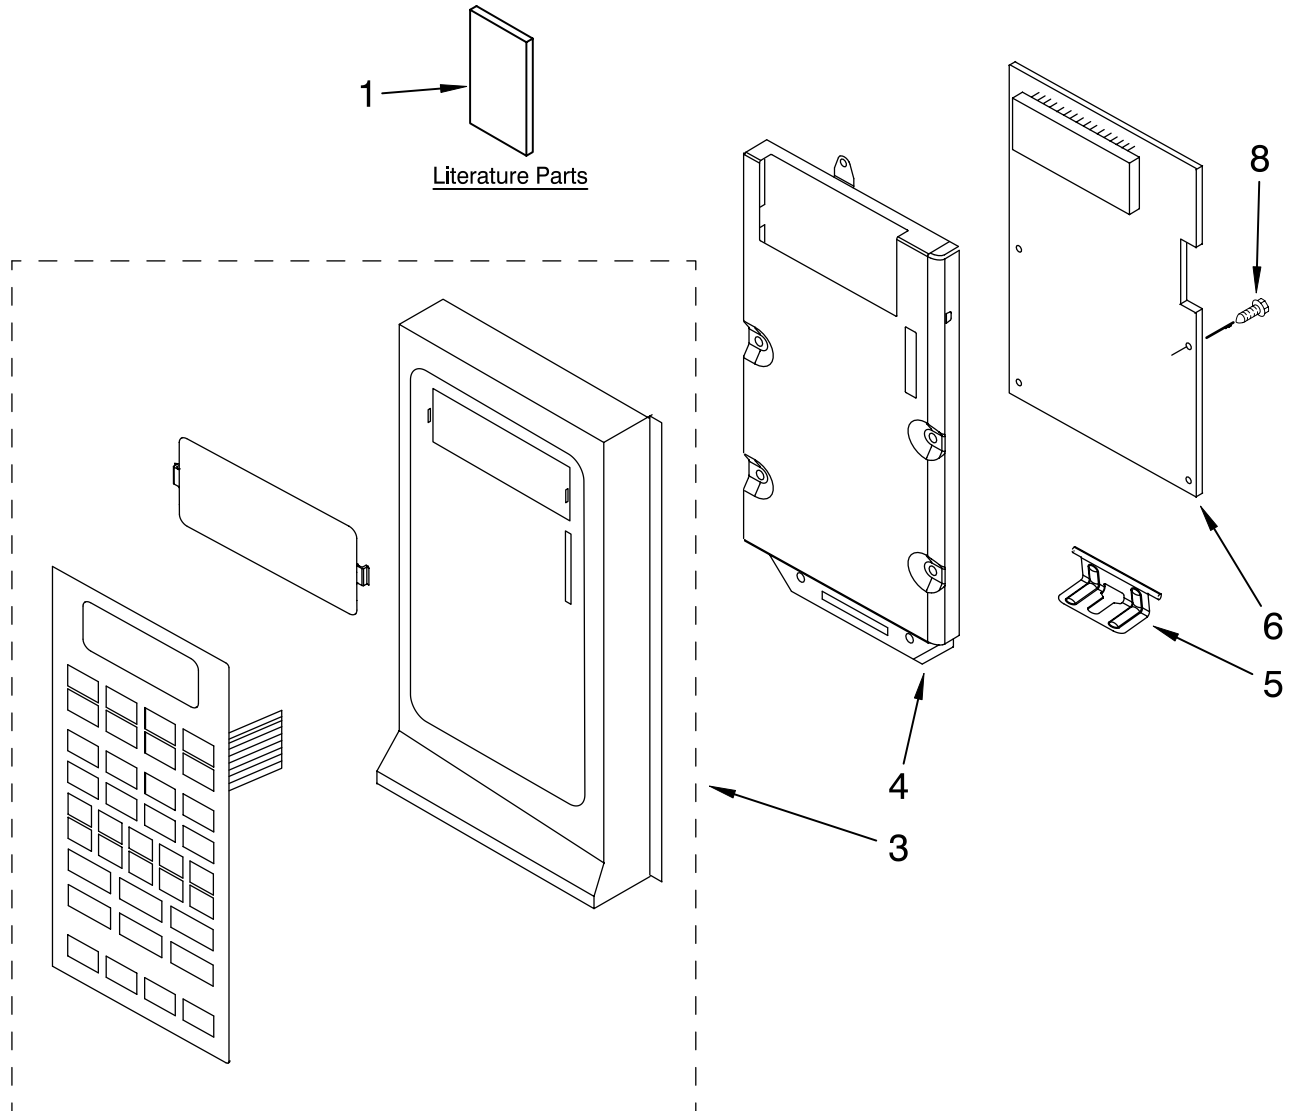

CONTROL PANEL PARTS

For Model: GH4155XPS2
(Stainless)

MICROWAVE
HOOD
COMBINATION

Illus. No.	Part No.	DESCRIPTION
------------	----------	-------------

1	8204919	Literature Parts Use & Care Guide
	8183878	Installation Instructions
	8205611	Tech Sheet
	8204929	Guide, Cooking (Label)
3	8205323	Panel, Control
4	8183821	Bracket, Control
5	4393744	Plate, Hinge
6	8183726	Microcomputer
8	4393346	Screw