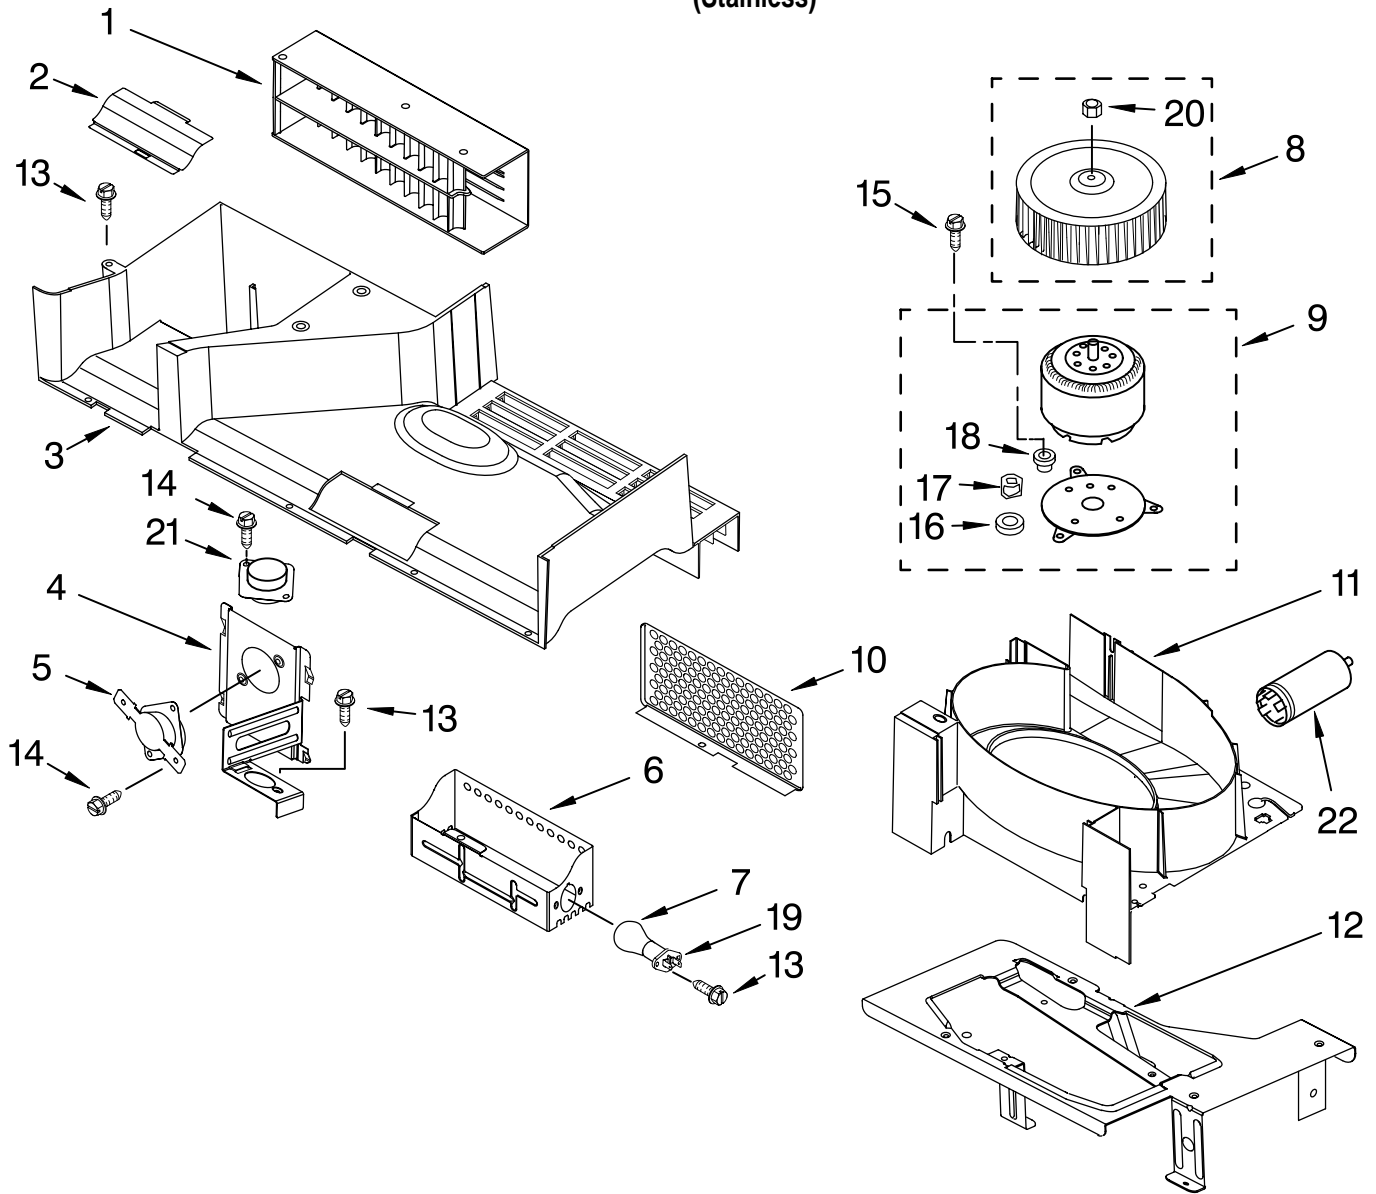

AIR FLOW PARTS

For Model: GH4155XPS2
(Stainless)

Illus. No.	Part No.	DESCRIPTION
1	8184638	Deflector, Air
2	8169557	Reflector, Air
3	8185083	Duct, Air
4	8204653	Bracket, Thermostat
5	8183697	Thermostat
6	8184745	Housing, Lamp
7	4393681	Lamp
8	8204694	Wheel, Fan

Illus. No.	Part No.	DESCRIPTION
9	8204751	Motor, Fan
10	8204754	Shield
11	8184624	Housing, Fan
12		Bracket, Fan (Not Serviced)
13	8169474	Screw
14	8169478	Screw

Illus. No.	Part No.	DESCRIPTION
15	4393830	Screw
16	4393874	Plate, Damper
17	8184129	Spacer, Copper Pipe
18	8169635	Cushion, Mtr
19	8169539	Holder, Lamp
20	8184404	Nut
21	4393808	Sensor, Humidity
22	8169561	Filter

FOR ORDERING INFORMATION REFER TO PARTS PRICE LIST