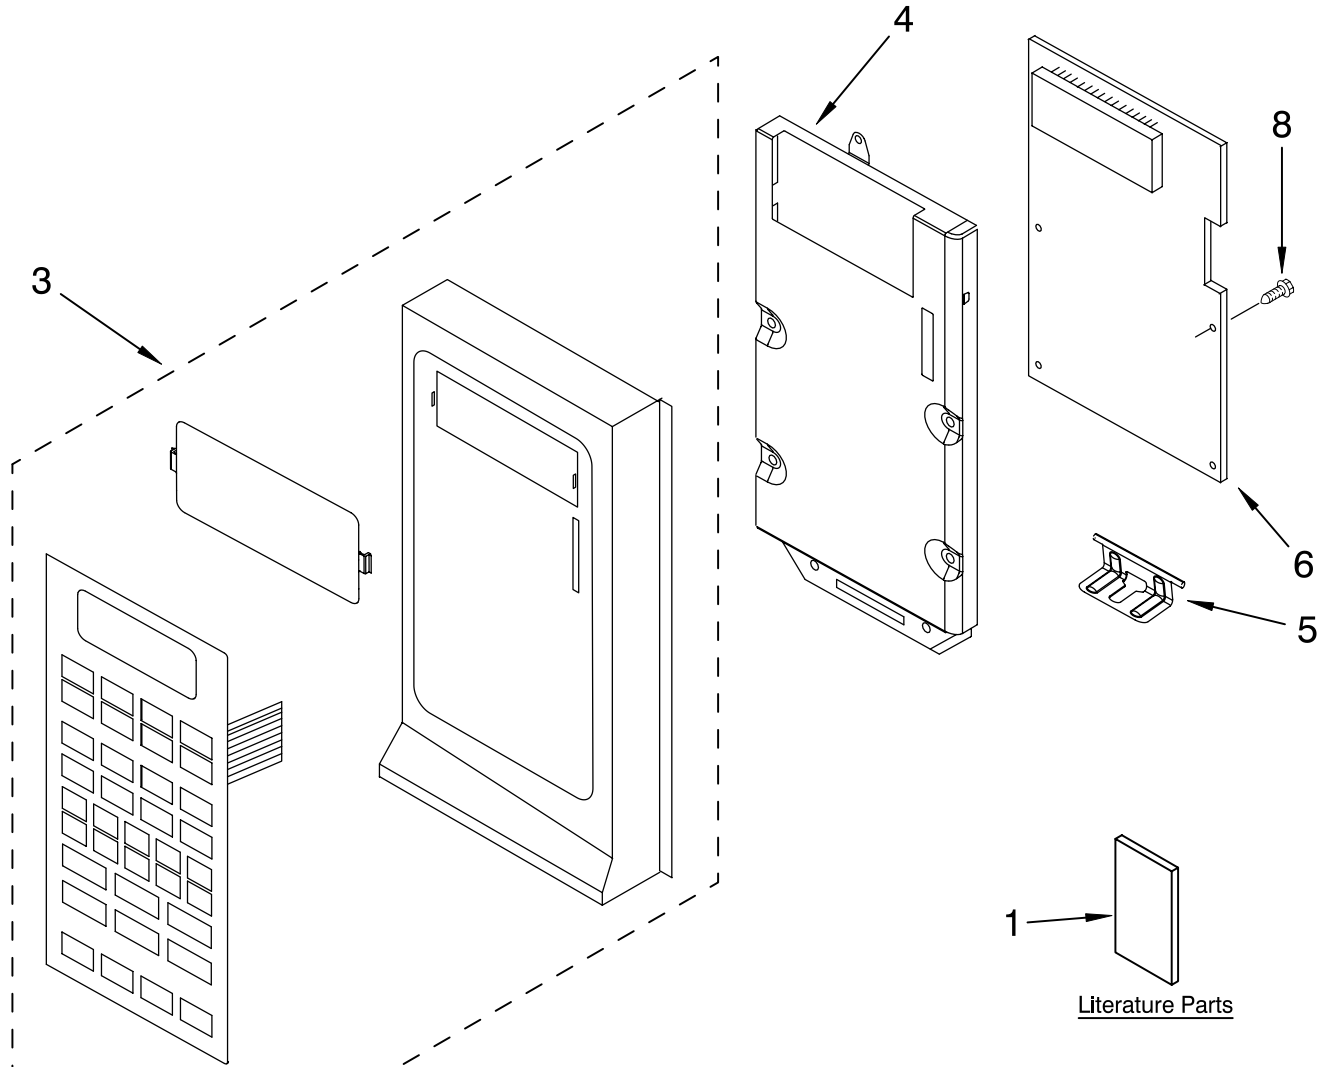

CONTROL PANEL PARTS

For Models: GH4155XPQ3, GH4155XPB3, GH4155XPT3
(White) (Black) (Biscuit)

MICROWAVE
HOOD
COMBINATION

Illus. No.	Part No.	DESCRIPTION
1		Literature Parts
	8205964	Use & Care Guide
	8183878	Installation Instructions
	8205611	Tech Sheet
	8204929	Guide, Cooking (Label)
3	8205330	Panel, Control White
	8205331	Black
	8205332	Biscuit
4	8183821	Bracket, Control
5	4393744	Plate, Hinge
6	8183726	Microcomputer
8	4393346	Screw

FOR ORDERING INFORMATION REFER TO PARTS PRICE LIST

DOOR PARTS

For Models: GH4155XPQ3, GH4155XPB3, GH4155XPT3
 (White) (Black) (Biscuit)

Illus. No.	Part No.	DESCRIPTION
2	8169545	Frame, Inner
3	4393913	Latch, Door
4		Body, Door
	8185107	White
	8185109	Black
	8185108	Biscuit