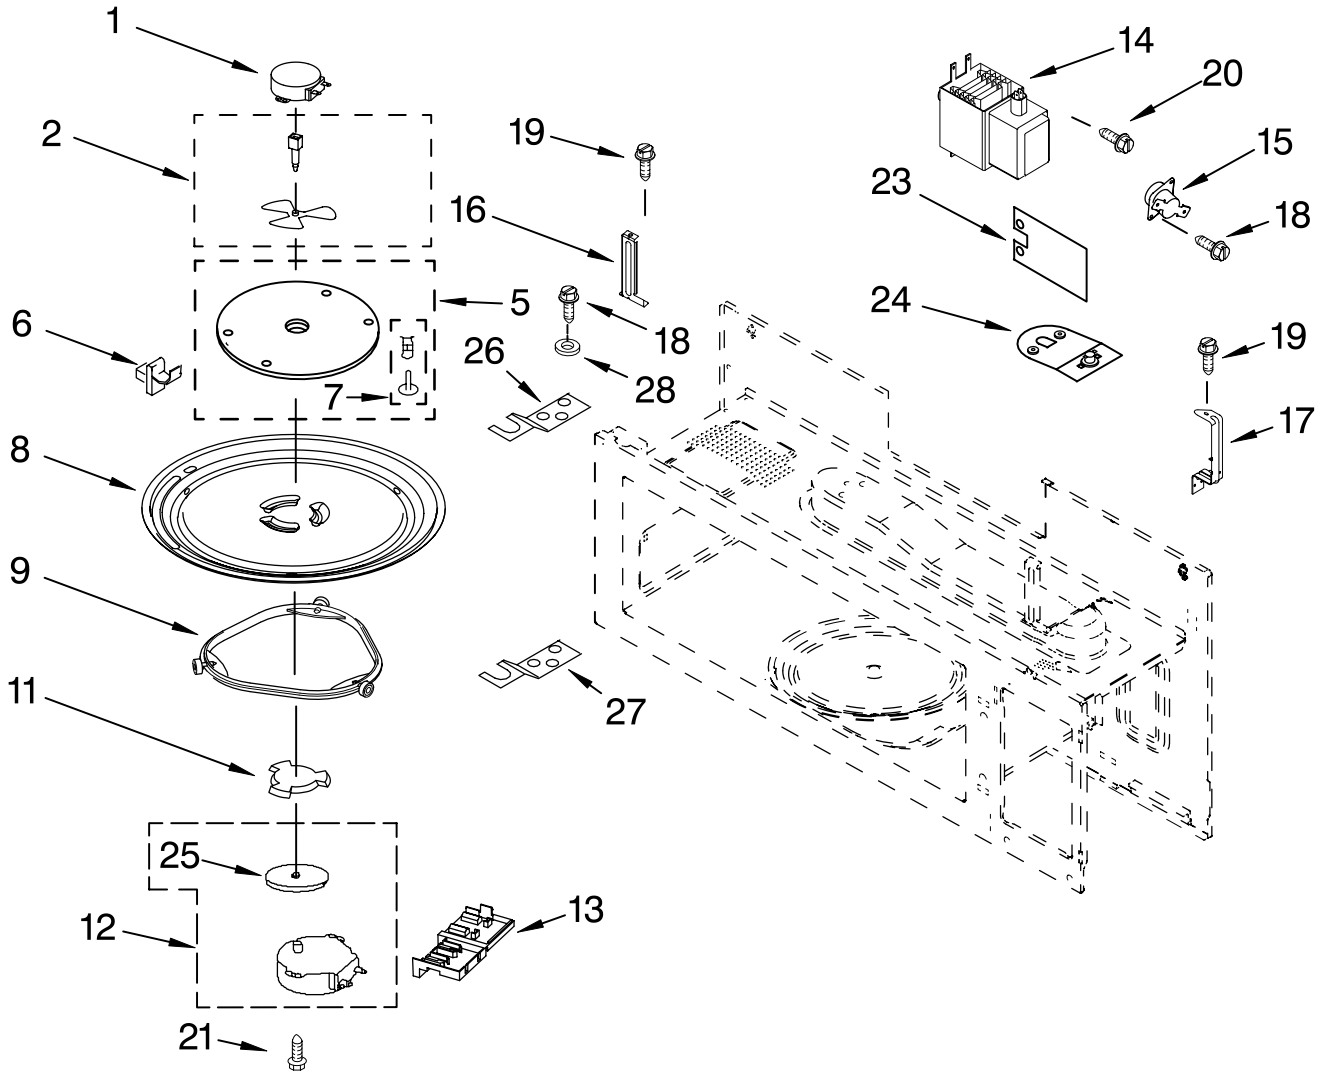

MAGNETRON AND TURNTABLE PARTS

For Models: GH4155XPQ3, GH4155XPB3, GH4155XPT3
(White) (Black) (Biscuit)

Illus. No.	Part No.	DESCRIPTION
1	8205044	Motor, Stirrer
2	8205315	Stirrer Shaft/Blade
5	8184476	Cover, Inlet
6	8204662	Hook, Rack (4)
7	8184549	Nails/Bushings (5 of Each)
8	4393799	Turntable
9	8205778	Ring, Turntable
11	8205779	Driver, Turntable

Illus. No.	Part No.	DESCRIPTION
12	8183953	Motor, Turntable
13	4393756	Cover, Terminal
14	8205791	Magnetron
15	8183698	Thermostat
16	8205792	Holder, Connector (L)
17	8169705	Holder, Connector (R)
18	4393838	Screw
19	8169474	Screw

Illus. No.	Part No.	DESCRIPTION
20	4393831	Screw
21	4393832	Screw
23	8184485	Shield
24	8184585	Thermostat And Bracket
25	8184109	Spacer
26	8183741	Hinge, Upper
27	8183742	Hinge, Lower
28	8204691	Washer

FOR ORDERING INFORMATION REFER TO PARTS PRICE LIST