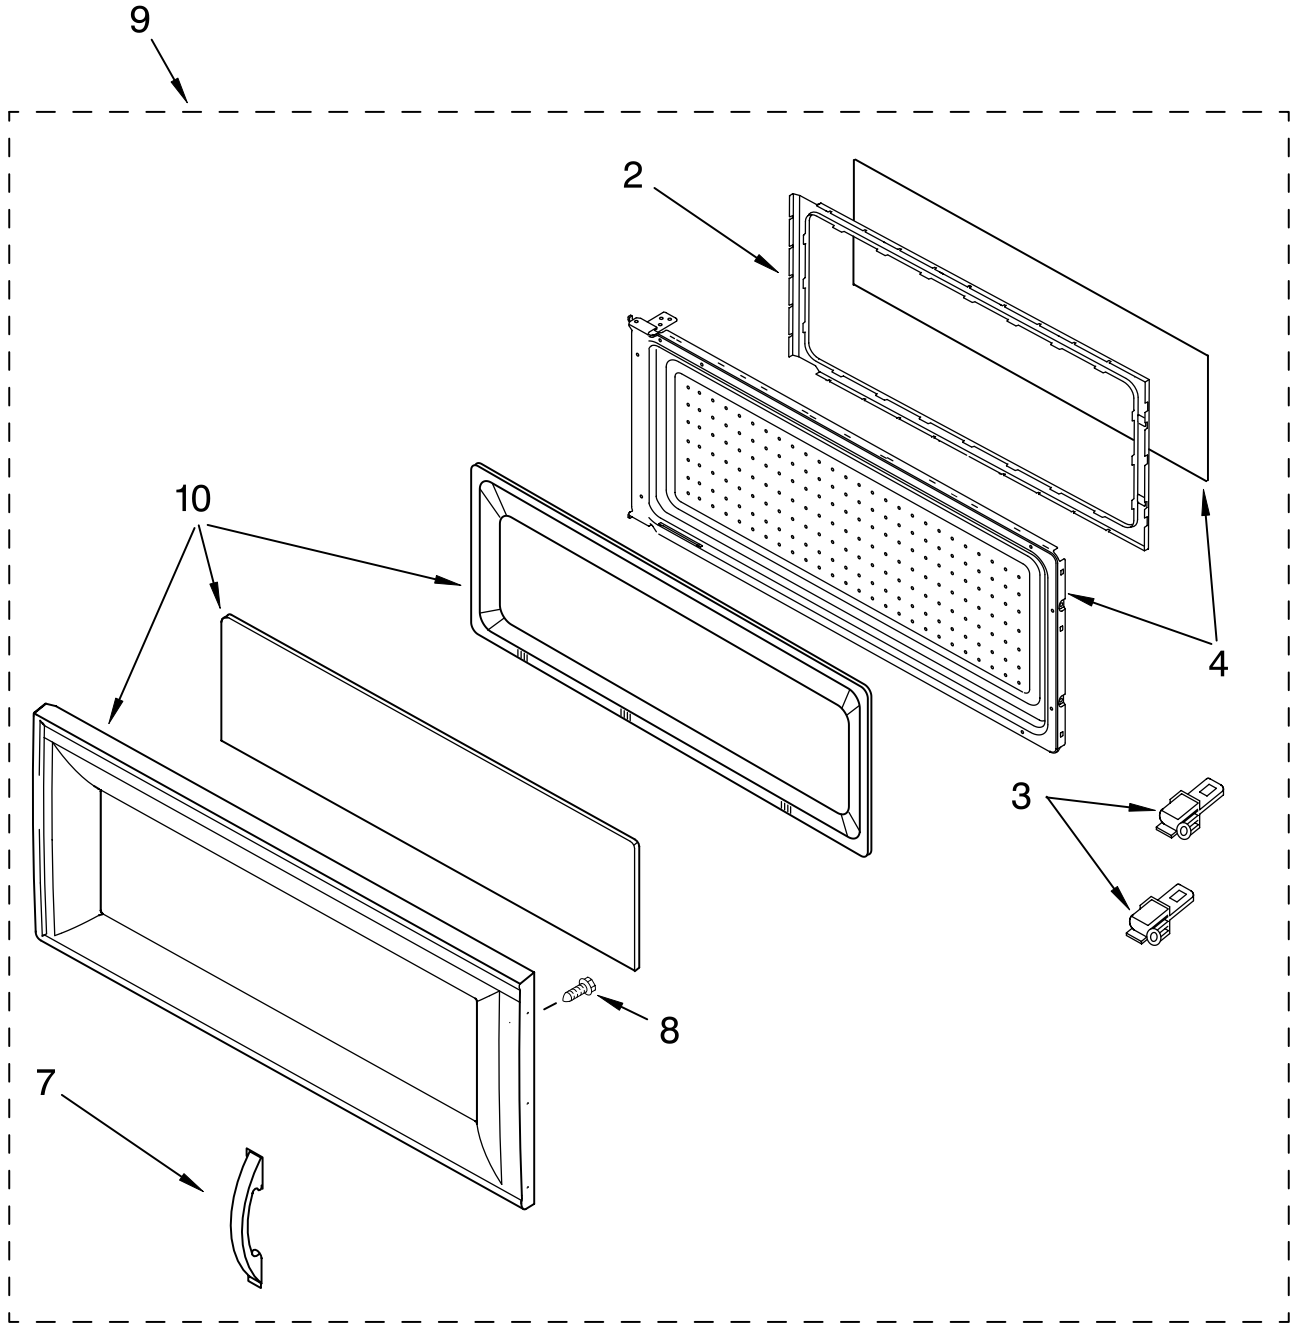

CONTROL PANEL PARTS

For Models: GH4155XPQ3, GH4155XPB3, GH4155XPT3
(White) (Black) (Biscuit)

MICROWAVE
HOOD
COMBINATION

Illus. No.	Part No.	DESCRIPTION
1		Literature Parts
	8205964	Use & Care Guide
	8183878	Installation Instructions
	8205611	Tech Sheet
	8204929	Guide, Cooking (Label)
3	8205330	Panel, Control White
	8205331	Black
	8205332	Biscuit
4	8183821	Bracket, Control
5	4393744	Plate, Hinge
6	8183726	Microcomputer
8	4393346	Screw

FOR ORDERING INFORMATION REFER TO PARTS PRICE LIST

DOOR PARTS

For Models: GH4155XPQ3, GH4155XPB3, GH4155XPT3
 (White) (Black) (Biscuit)

Illus. No.	Part No.	DESCRIPTION
2	8169545	Frame, Inner
3	4393913	Latch, Door
4		Body, Door
	8185107	White
	8185109	Black
	8185108	Biscuit

Illus. No.	Part No.	DESCRIPTION
7		Handle, Door
	4393777	White
	4393782	Black
	8169642	Biscuit
8	4393833	Screw

Illus. No.	Part No.	DESCRIPTION
9		Door, Complete
	8205327	White
	8205328	Black
	8205329	Biscuit
10		Frame, Outer
	8205324	White
	8205325	Black
	8205326	Biscuit