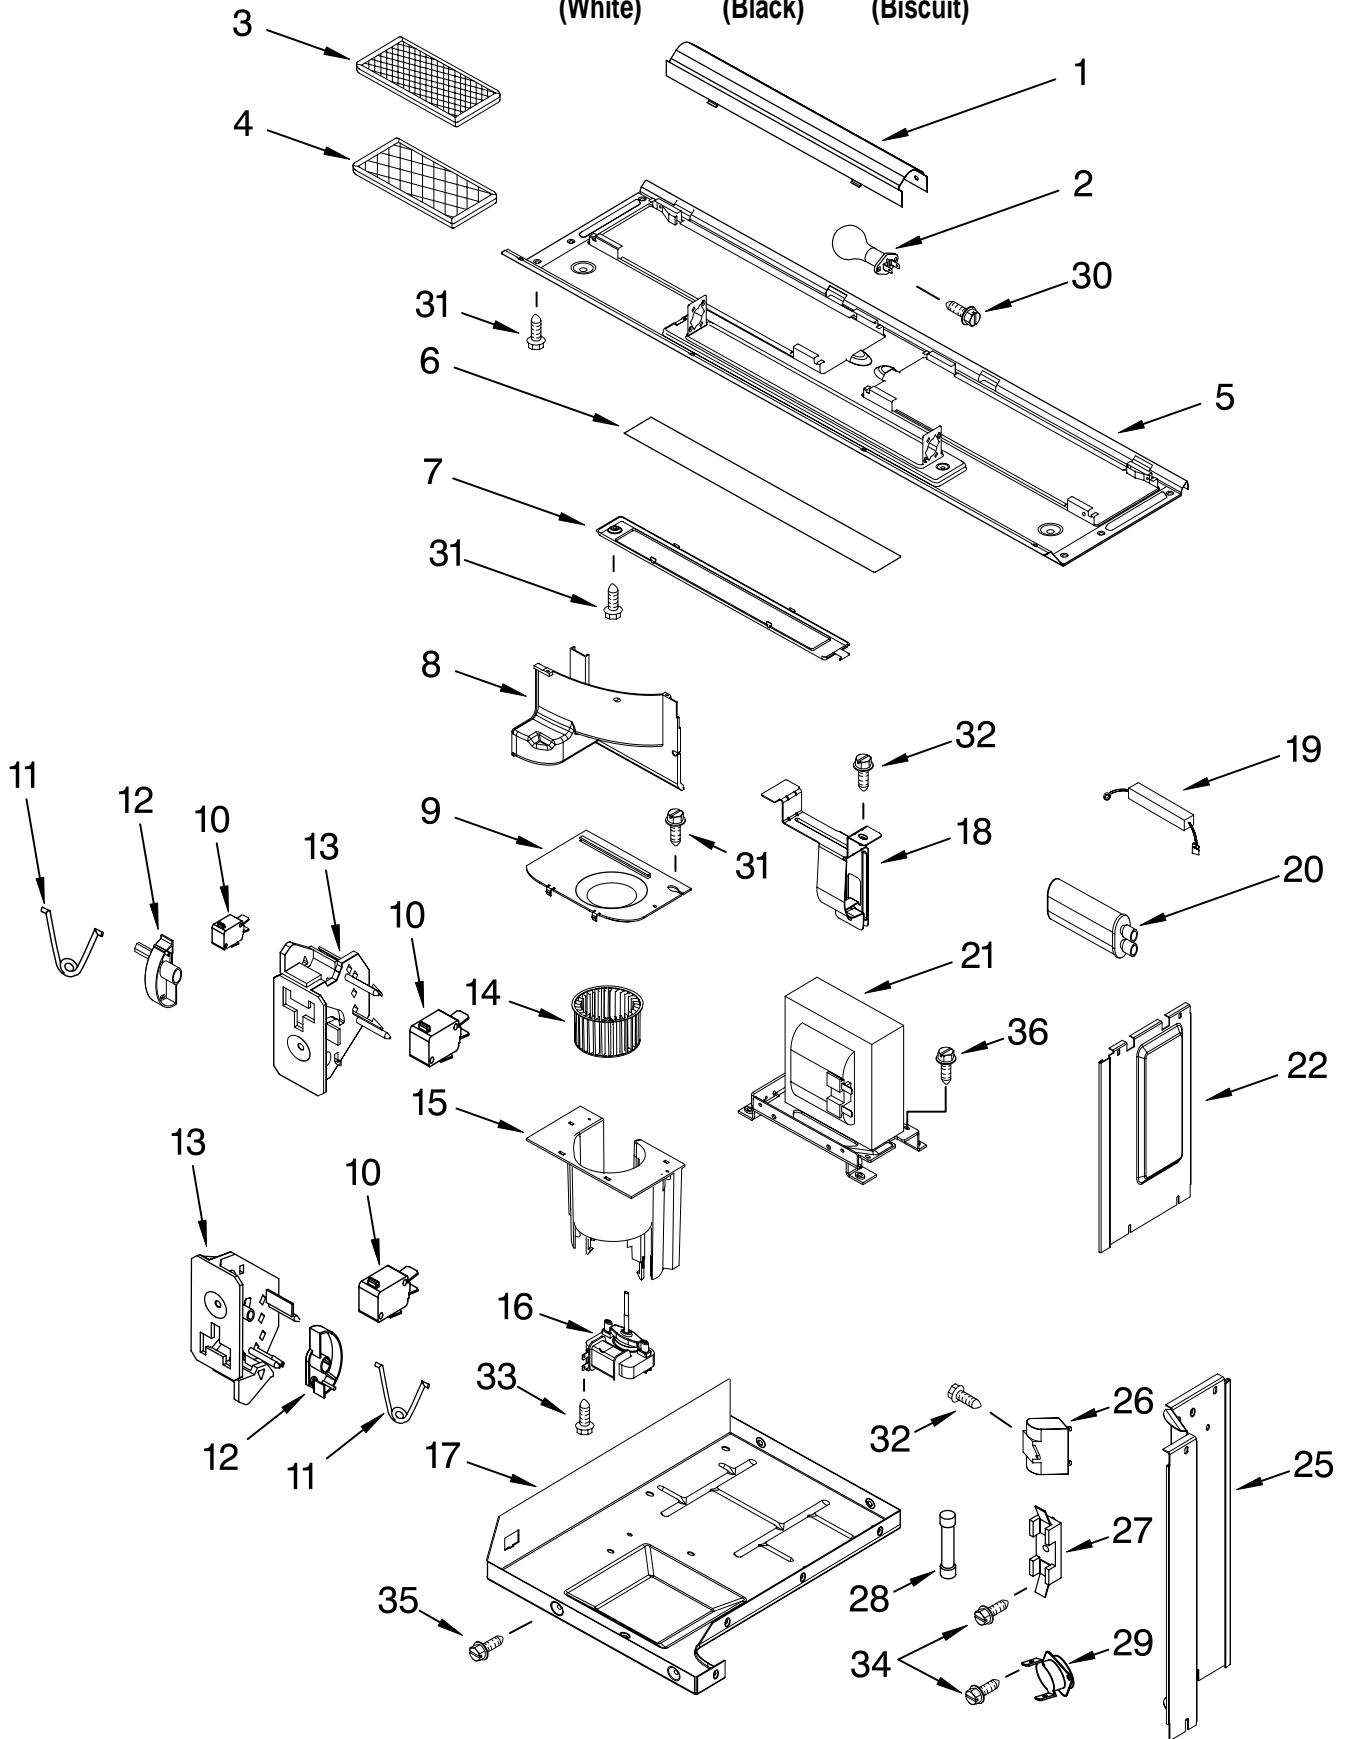

INTERIOR AND VENTILATION PARTS

For Models: GH4155XPQ3, GH4155XPB3, GH4155XPT3

(White) (Black) (Biscuit)

FOR ORDERING INFORMATION REFER TO PARTS PRICE LIST

INTERIOR AND VENTILATION PARTS

For Models: GH4155XPQ3, GH4155XPB3, GH4155XPT3
(White) (Black) (Biscuit)

Illus. No.	Part No.	DESCRIPTION
1	4393688	Reflector, Lamp
2	4393681	Lamp (2)
3	8169645	Filter, Charcoal
4	8169758	Filter, Grease
5	8185105	Plate, Bottom
6	8185210	Glass, Lamp
7	8184308	Holder, Glass
8	8205045	Guide, Air (Magnetron)
9	8183823	Cover, Fan
10	8204656	Switch, Micro (3)
11	8169438	Spring, Interlock (2)
12	8183824	Plate, Cam (2)
13	4393595	Support, Interlock (2)
14	8183825	Wheel, Fan
15	8184310	Housing, Fan
16	8185211	Motor, Fan
17	8185212	Chassis
18	8184311	Holder, Capacitor
19	8184664	Diode, H.V.
20	8169501	Capacitor, H.V.
21	8206250	Transformer, H.V.
22	8204657	Plate, Side (R)
25	8204658	Plate, Side (L)
26	8205553	Capacitor
27	8184312	Holder, Fuse
28	4393308	Fuse
29	8183703	Thermostat
30	8169474	Screw
31	4393835	Screw
32	4393472	Screw
33	4393833	Screw
34	8169478	Screw
35	8169479	Screw
36	4393839	Screw

FOR ORDERING INFORMATION REFER TO PARTS PRICE LIST