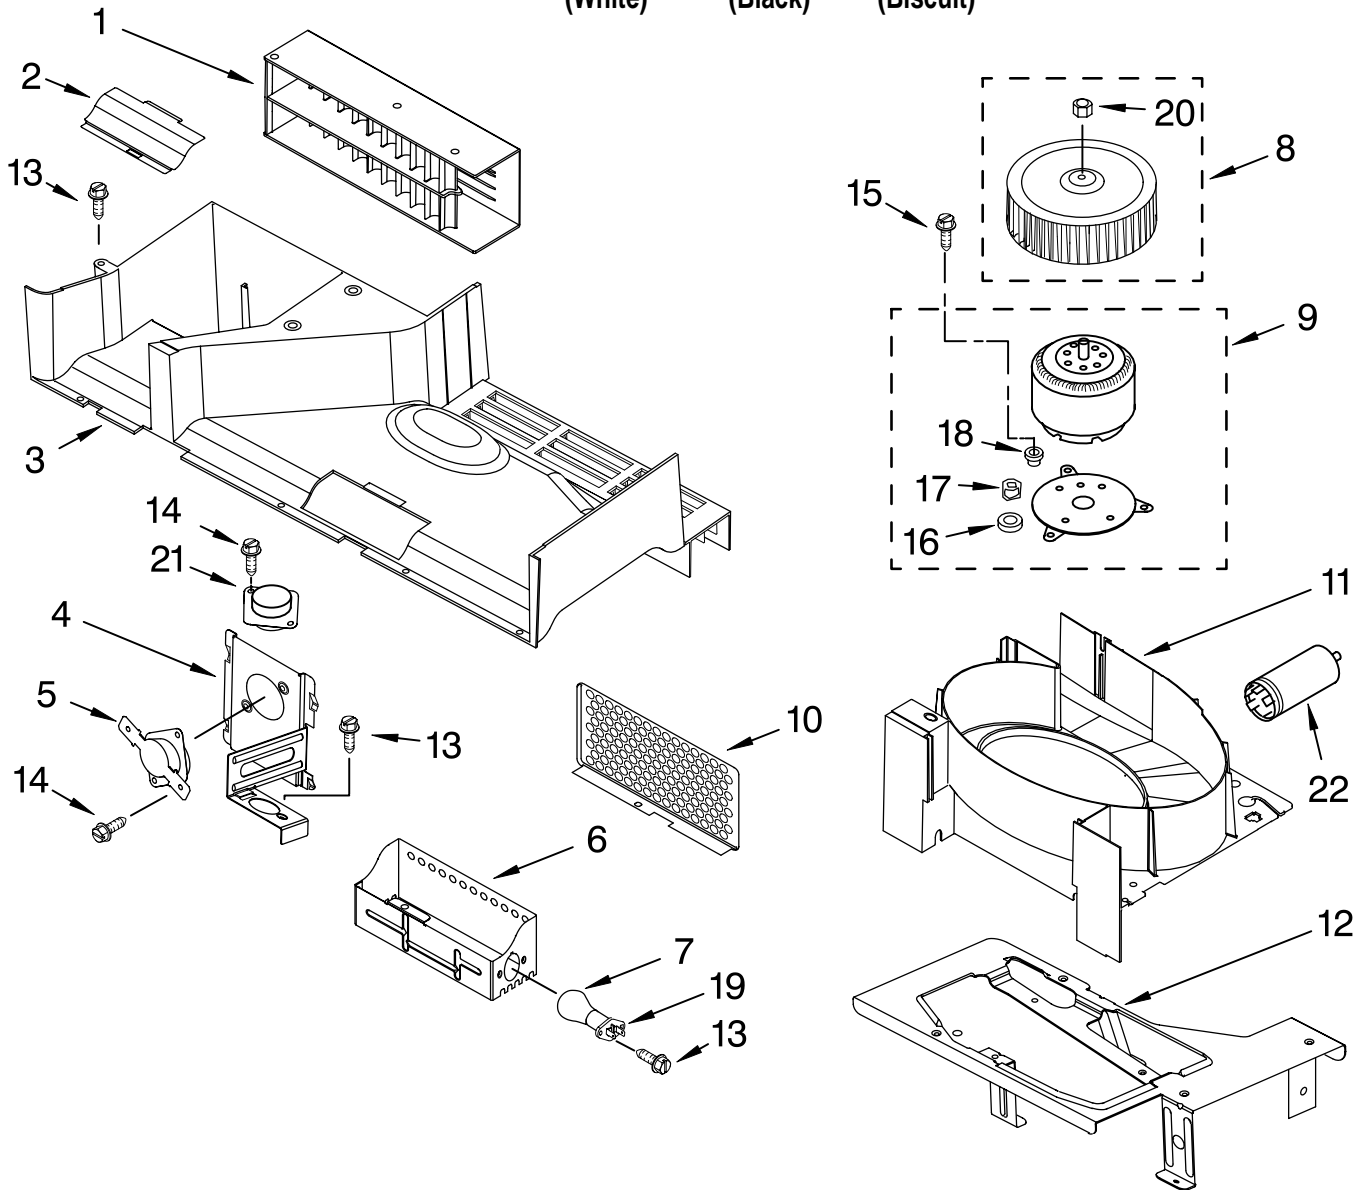

AIR FLOW PARTS

For Models: GH4155XPQ3, GH4155XPB3, GH4155XPT3
(White) (Black) (Biscuit)

Illus. No.	Part No.	DESCRIPTION
1	8184638	Deflector, Air
2	8169557	Reflector, Air
3	8185083	Duct, Air
4	8204653	Bracket, Thermostat
5	8183697	Thermostat
6	8184745	Housing, Lamp
7	4393681	Lamp
8	8204694	Wheel, Fan
9	8204751	Motor, Fan

Illus. No.	Part No.	DESCRIPTION
10	8204754	Shield
11	8184624	Housing, Fan
12		Bracket, Fan (Not Serviced)
13	8169474	Screw
14	8169478	Screw
15	4393830	Screw

Illus. No.	Part No.	DESCRIPTION
16	4393874	Plate, Damper
17	8184129	Spacer, Copper Pipe
18	8169635	Cushion, Mtr
19	8169539	Holder, Lamp
20	8184404	Nut
21	4393808	Sensor, Humidity
22	8169561	Filter

FOR ORDERING INFORMATION REFER TO PARTS PRICE LIST