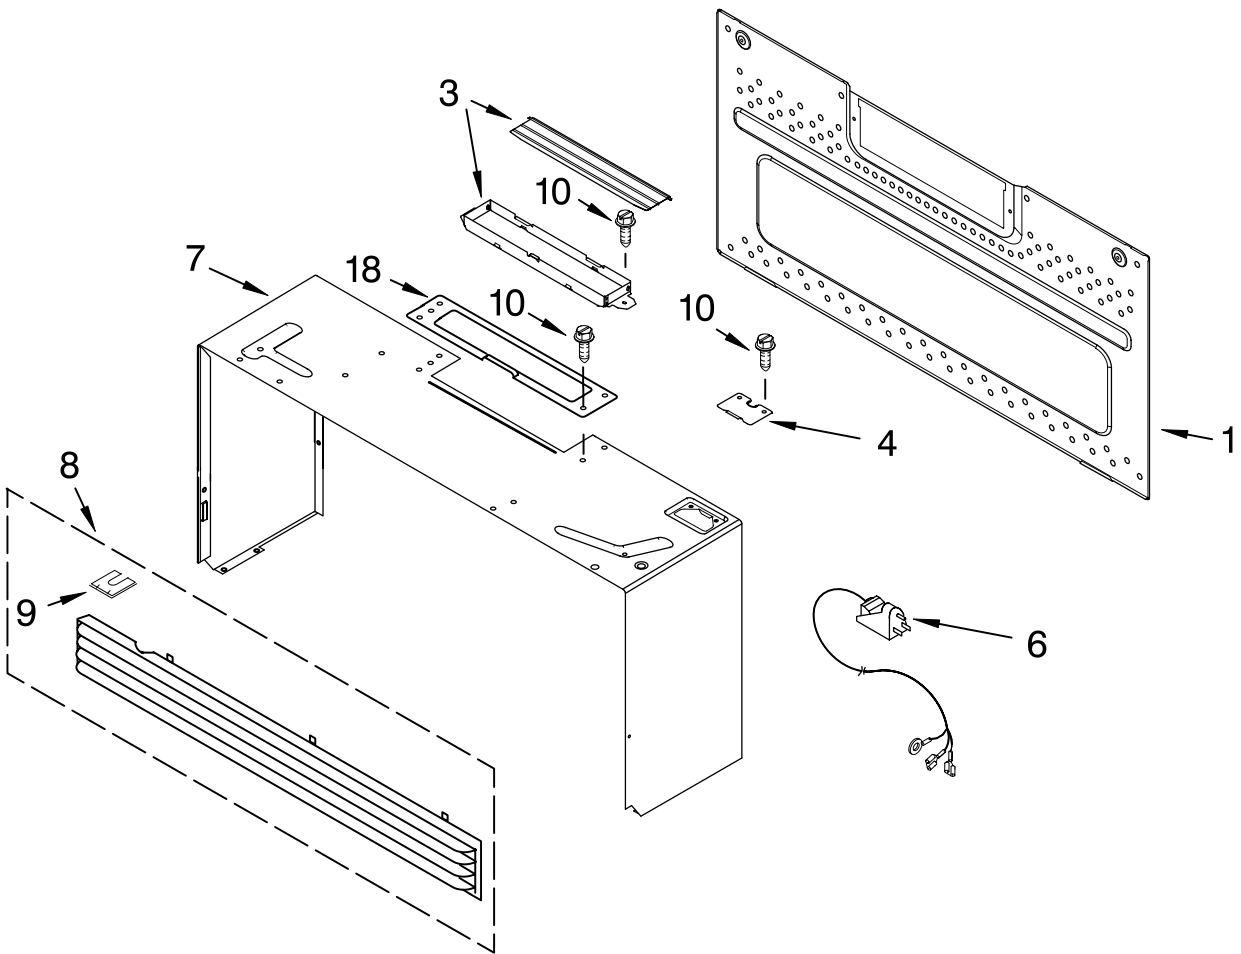

CABINET AND INSTALLATION PARTS

For Models: GH4155XPQ3, GH4155XPB3, GH4155XPT3
(White) (Black) (Biscuit)

Illus. No.	Part No.	DESCRIPTION
1	8206174	Plate, Mounting
3	8205558	Damper Assembly
4	8184313	Lid, Power Cord
6	8184898	Cord, Power
7		Case, Outer
	8169660	White
	8169661	Black
	8169664	Biscuit
8		Grille, Vent
	8183948	White
	8183851	Black
	8183852	Biscuit

Illus. No.	Part No.	DESCRIPTION
9	4393795	Grille, Holder
10	4393833	Screw
18	8169697	Plate, Damper

ACCESSORY PARTS

8171337	Filler Kit-White
8171336	Filler Kit-Black
8171338	Filler Kit-Biscuit

Illus. No.	Part No.	DESCRIPTION
Miscellaneous		
	8205947	Hardware, Installation
	8169704	Screw, Top Mountng
	8184781	Upper Template
	8204725	Rack
	8205843	Cavity Light Wire Assembly
	8205844	Fan Motor Wire Assembly
	8205845	Stirrer Motor Wire Assembly
	8205846	Hood Light Wire Assembly
	8205847	H.V. Wire Assy
	8205635	Ground Wire Assy

FOR ORDERING INFORMATION REFER TO PARTS PRICE LIST