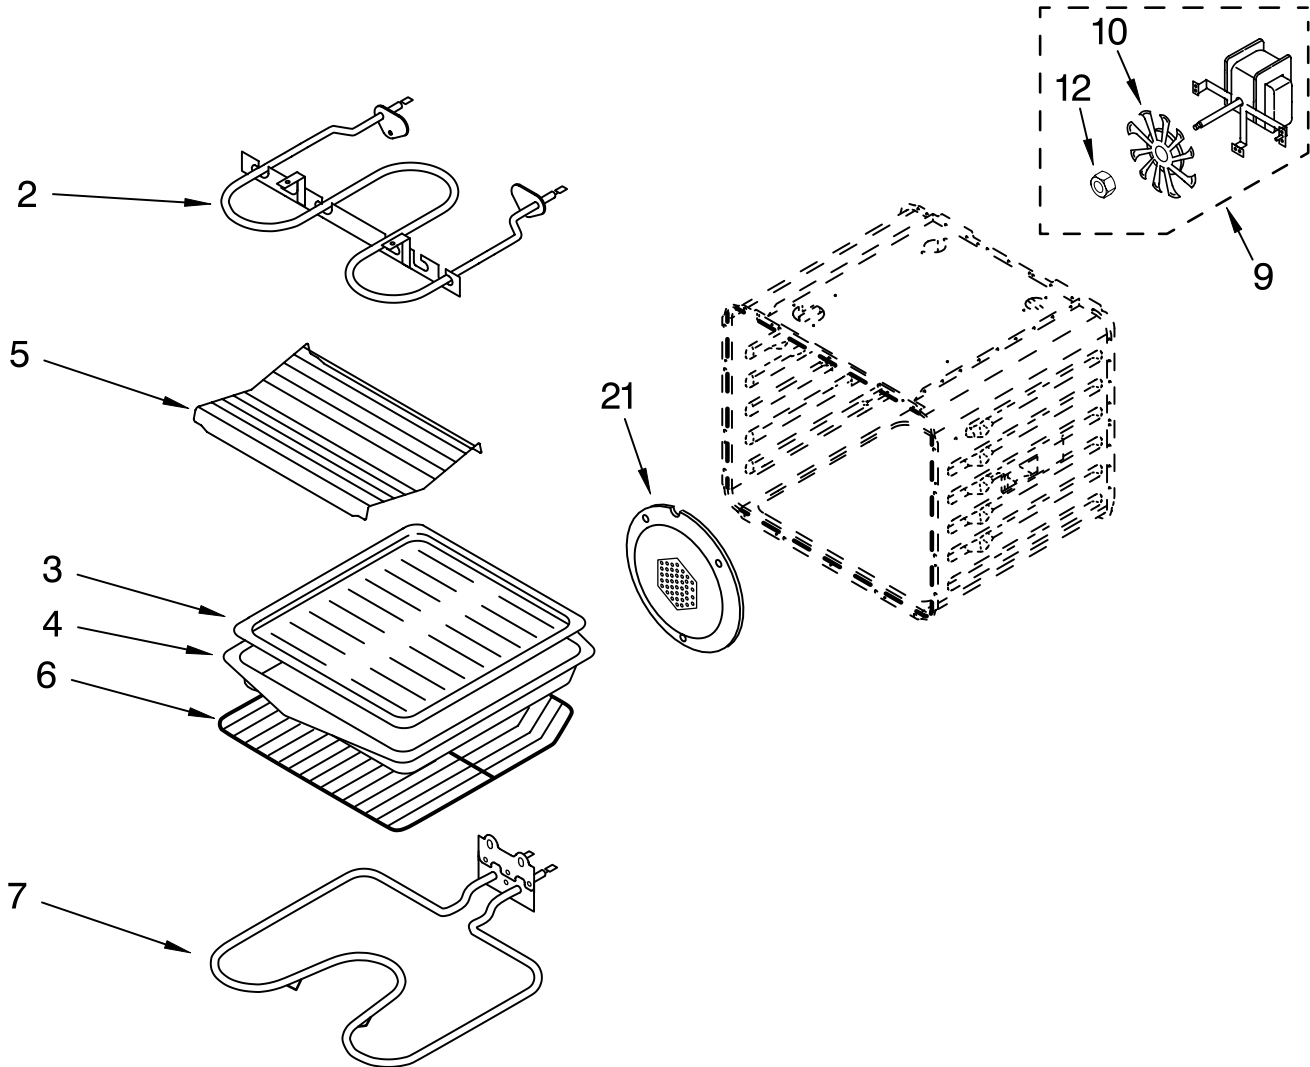

INTERNAL OVEN PARTS

For Models: GBD277PRB00, GBD277PRQ00, GBD277PRS00, GBD277PRT00
(Black) (Designer White) (S.Steel) (Biscuit)

Illus. No.	Part No.	DESCRIPTION
2	4456103	Element, Broil
	4449154	Screw
3	4457277	Grill, Broiler
4	4457276	Pan, Broiler
5	3181534	Rack, Roasting
6	4448715	Rack, Oven
	9759322	Pad, Rack
7	4452153	Element, Bake
9	4451583	Motor, Convection
	4449154	Screw
10	4452226	Blade, Fan
12	4452227	Nut
21	4448988	Cover, Fan
	4449154	Screw

FOR ORDERING INFORMATION REFER TO PARTS PRICE LIST