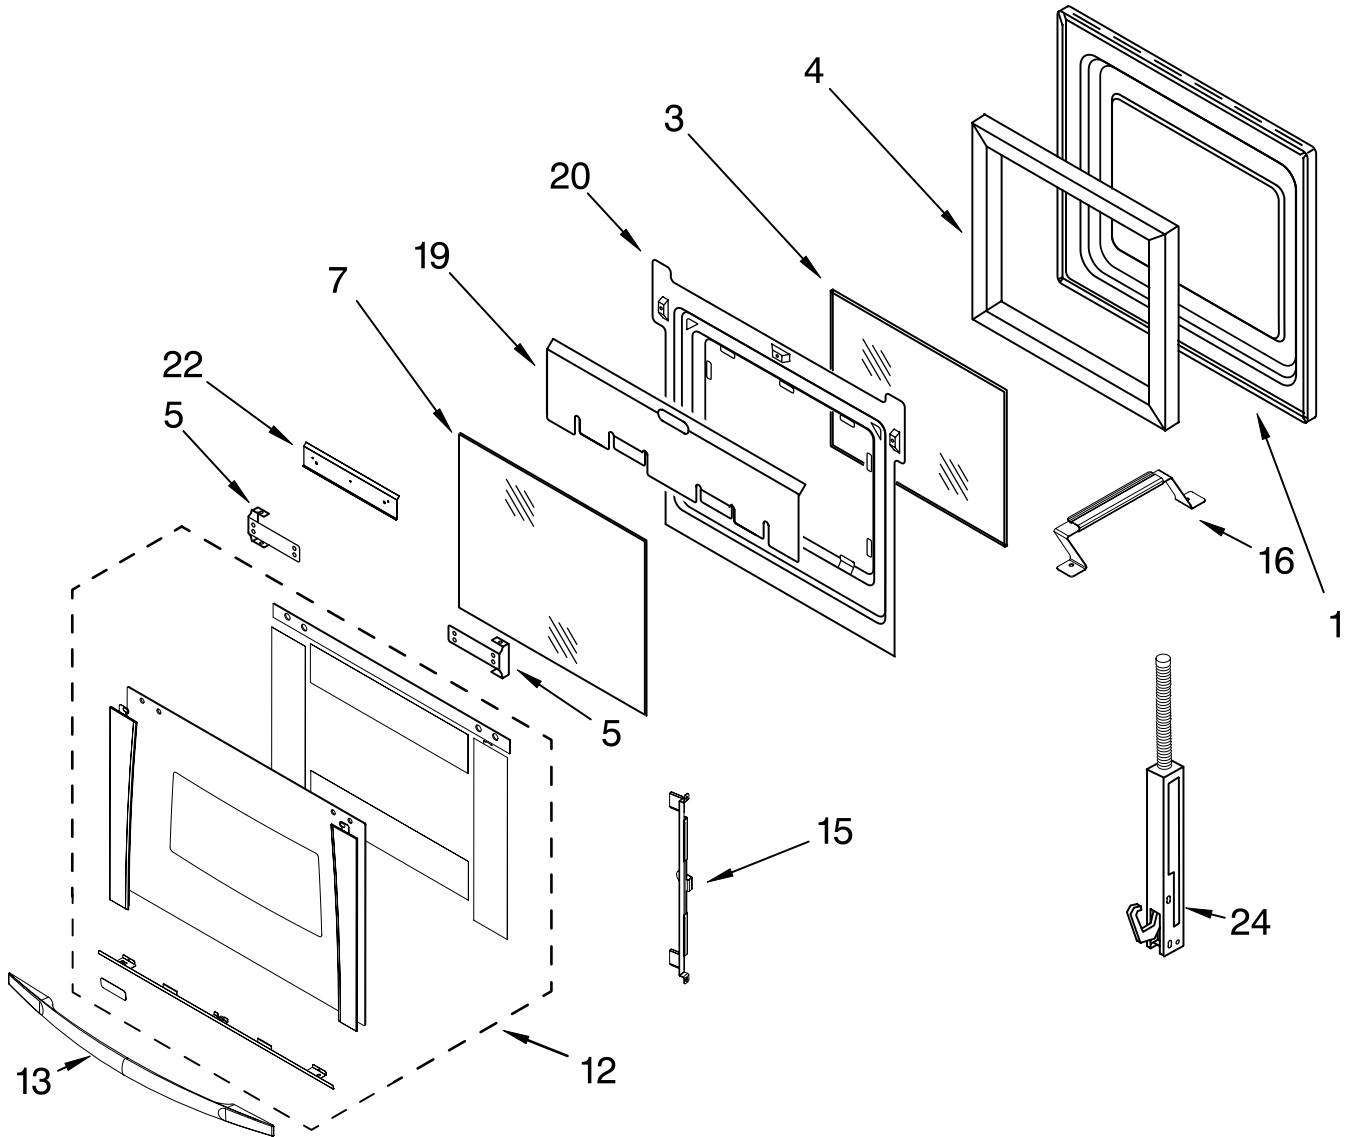

OVEN DOOR PARTS

For Models: GBD277PRB00, GBD277PRQ00, GBD277PRS00, GBD277PRT00
(Black) (Designer White) (S.Steel) (Biscuit)

Illus. No.	Part No.	DESCRIPTION

1	8303699	Door Liner
3	4449253	Glass, Inner
4	4451721	Insulation, Door
5	8303166	Bracket, Handle
	4451040	Screw
	3400832	Screw
7	9759224	Glass, Inner

Illus. No.	Part No.	DESCRIPTION

12		Door Glass, Assy (Upper)
	8303298	Black
	8303304	White
	8303308	Biscuit
	8303286	S.Steel
		(Lower)
	8303299	Black
	8303305	White
	8303309	Biscuit
	8303287	S.Steel

Illus. No.	Part No.	DESCRIPTION

13		Door Handle
	8302810	Black
	8302811	White
	8302812	Biscuit
	8303163	S.Steel
15	9759229	Bracket(2nd Glass)
16	9759230	Bracket(3rd Glass)
19	4457102	Shield, Heat
	4449809	Screw
20	4457131	Retainer, Glass
	4449809	Screw
22	4457113	Shield, Heat (Btm)
24		Hinge, Door
	8300575	Right Hand
	8300576	Left Hand
	4449743	Screw

FOR ORDERING INFORMATION REFER TO PARTS PRICE LIST