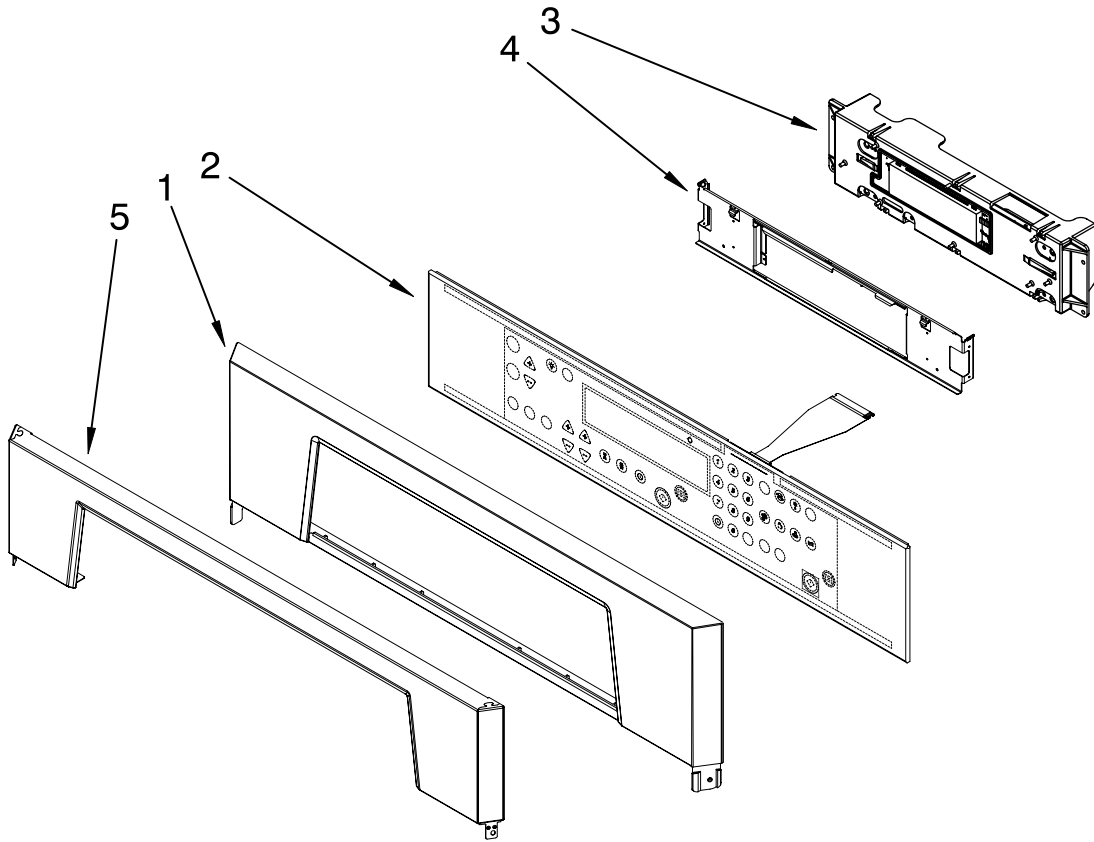

CONTROL PANEL PARTS

For Models: GBD277PRB00, GBD277PRQ00, GBD277PRS00, GBD277PRT00
(Black) (Designer White) (S.Steel) (Biscuit)

Illus. No.	Part No.	DESCRIPTION
1		Control Panel
	8302844	Black
	8302845	White
2	8302846	Biscuit
		Assy, Switch
	8303182	Black
3	8303224	White
	8303230	Biscuit
	8303817	Assy, Control
4	8301848	Latch, Sister Board
	3400832	Screw
	8302991	Control, Bracket
5	4449745	Screw
	8302878	Trim-Panel (Use on S.Steel model only)

FOR ORDERING INFORMATION REFER TO PARTS PRICE LIST