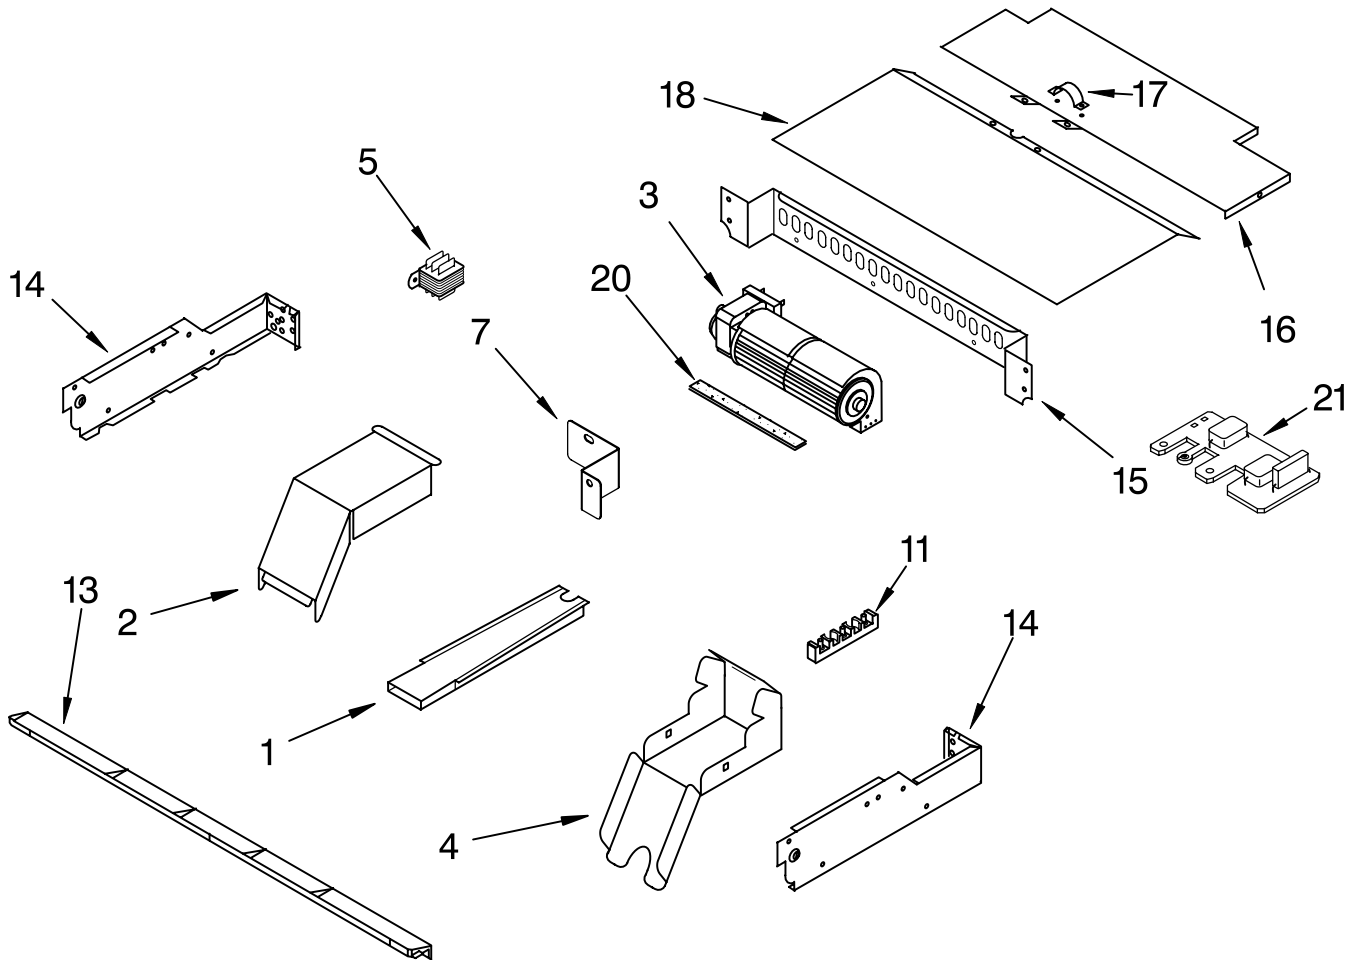

TOP VENTING PARTS

For Models: GBD277PRB00, GBD277PRQ00, GBD277PRS00, GBD277PRT00
(Black) (Designer White) (S.Steel) (Biscuit)

Illus. No.	Part No.	DESCRIPTION	Illus. No.	Part No.	DESCRIPTION	Illus. No.	Part No.	DESCRIPTION
1	4451759	Vent, Exhaust	11	4449868	Block, Terminal	15	9759135	Back, Control
2	4455178	Elbow, Vent-Top		3400080	Screw		4449809	Screw
3	4452003	45MM Lower Oven	13	8303498	Vent, (Control Panel)	16	4450550	Cover, Top Rear
	4457289	65MM Upper Oven		4450038	Screw		4449809	Screw
	4449809	Screw	14	4451597	Right	17	4448664	Clamp
4	4455177	Elbow, Vent-Bottom		4451598	Left		4449809	Screw
5	8300642	Transformer, Control		4449809	Screw	18	4452366	Cover, Top Front
7	8302390	Bracket, Control (Air Stop)		4449154	Screw	20	4451758	Seal, Foam
						21	8302143	Suppressor
							4452260	Spacer, Foam

FOR ORDERING INFORMATION REFER TO PARTS PRICE LIST