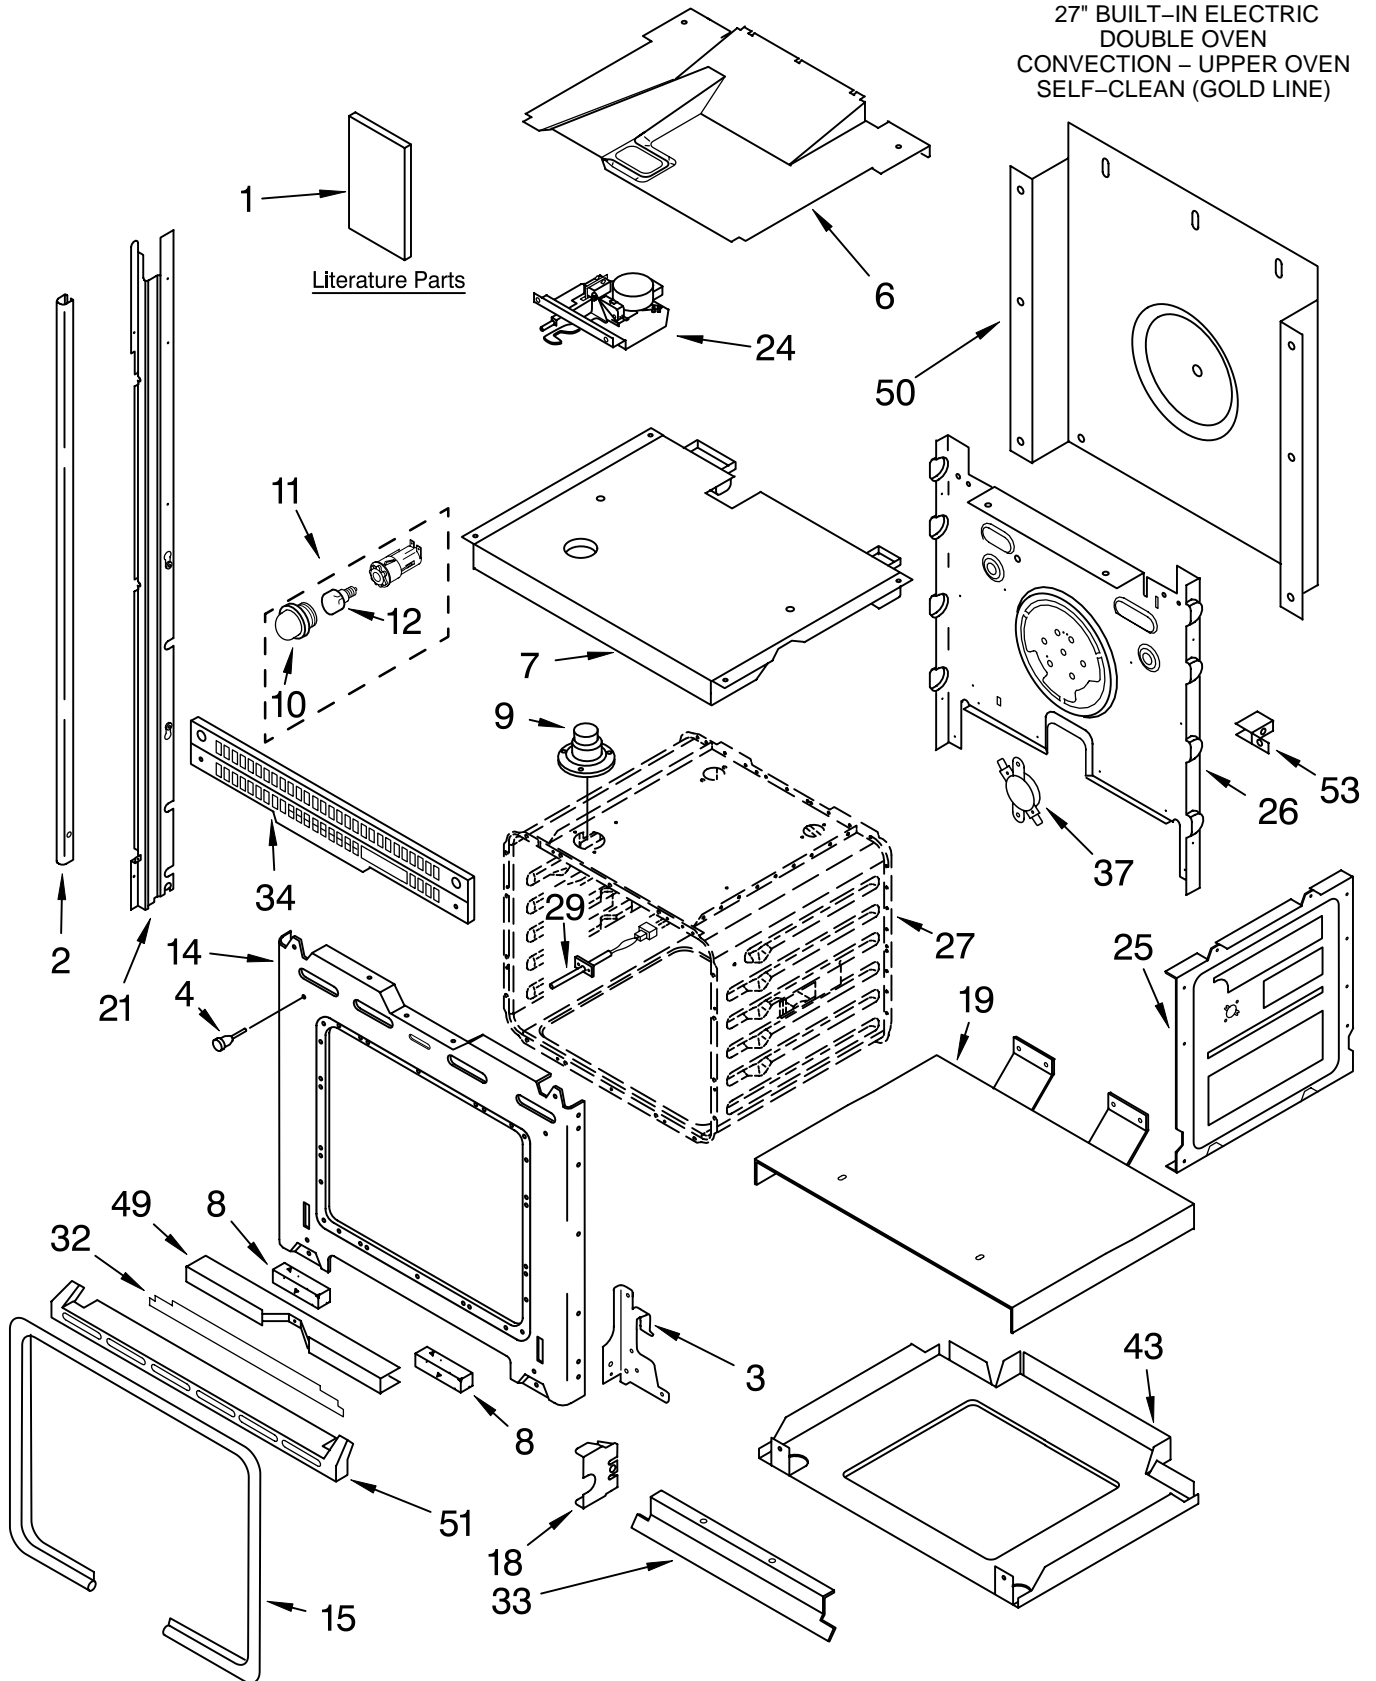

OVEN PARTS

For Models: GBD277PRB00, GBD277PRQ00, GBD277PRS00, GBD277PRT00
(Black) (Designer White) (S.Steel) (Biscuit)

27" BUILT-IN ELECTRIC
DOUBLE OVEN
CONVECTION - UPPER OVEN
SELF-CLEAN (GOLD LINE)

FOR ORDERING INFORMATION REFER TO PARTS PRICE LIST