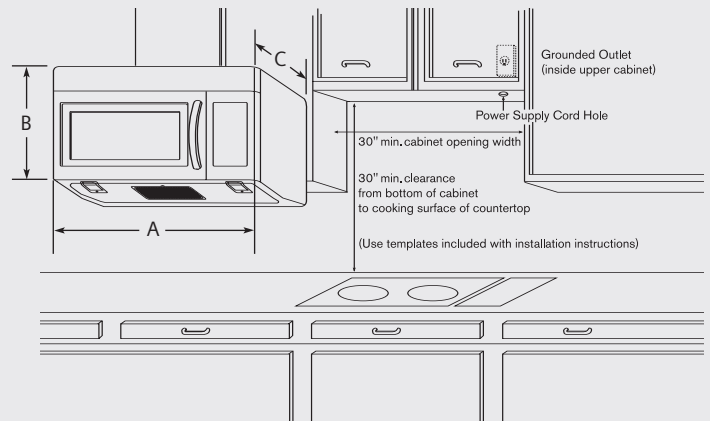

SKU HF36V305

Type	Over-the-Range Microwave Oven
Width	30"
Touch Control	•
Display Color	Green
Microwave Power	1,000 watt
Power Levels	10
Sensor Cook	•
Sensor Popcorn	•
Sensor Potato	•
Sensor Pizza	•
Sensor Vegetables	•
Sensor Reheat	•
Auto Defrost	•
Quick Defrost	•
Time Defrost	•
CFM rate	300
Fan speed	High / Low
Charcoal Filter	•
Dishwasher-Safe Grease Filter	•
Turntable	12" – Glass recessed
Clock	•
Kitchen Timer	•
More / Less	•
Cooktop Light	2 x 40 Watt
Overall Microwave Capacity	1.8 cu.ft.
Amps	15
Power Supply	120 Volt, 60 Hz

30" OTR Microwave	Overall Dimensions
A	29 ¹⁵ / ₁₆ "
B	16 ⁷ / ₁₆ "
C	15 ⁵ / ₈ "

Siemens Over-the-Range Microwave Oven

The future moving in.

SIEMENS

 BSH reserves the absolute and unrestricted right to change product materials and specifications, at any time, without notice. Consult the product's installation instructions for final dimensional data and other details. Applicable product warranty can be found in accompanying product literature or you may contact your account manager for further details. Notes: All height, width and depth dimensions are shown in inches. Please refer to installation instructions prior to making cutout.