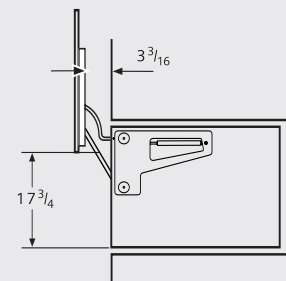

Microwave goes with liftDoor HZ15L560UC

Features & Benefits

- Perfect design solution for installation of a microwave over a single built-in oven
- Hides the microwave with a liftDoor which has the same dimensions as the built-in oven door
- Easy installation
- Perfectly matches Siemens built-in wall ovens (HB30S51, HB30D51)

Dimension (inches)	
Overall Dimensions – A	21 ⁷ / ₈ "
Overall Dimensions – B	29 ³ / ₄ "
Overall Dimensions – C	21 ⁵ / ₈ "
Overall Dimensions – D	15 ¹ / ₈ "
Overall Dimensions – E	21 ¹ / ₈ "
Cutout Dimensions – F	21 ¹ / ₄ "
Cutout Dimensions – G	28 ⁷ / ₁₆ "
Cutout Dimensions – H	21 ¹¹ / ₁₆ "