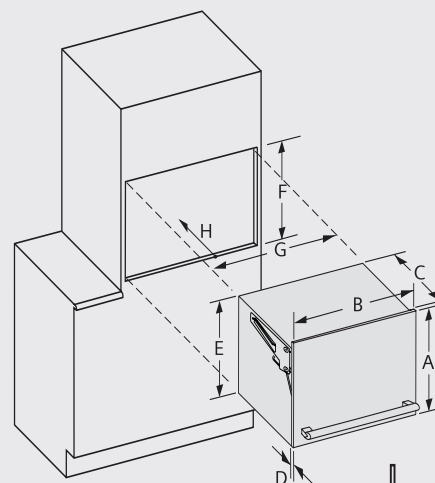

Microwave Oven HF35M360

Features & Benefits

- Powerful 1,200 watt Microwave with 10 power levels for highest performance
- A 2.1 cu.ft. cavity with a 16 1/2" turntable offer plenty of space
- Convenient Sensor and Auto recipes simplify the use

Microwave goes with liftDoor HZ15L560UC

Features & Benefits

- Perfect design solution for installation of a microwave over a single built-in oven
- Hides the microwave with a liftDoor which has the same dimensions as the built-in oven door
- Easy installation
- Perfectly matches Siemens built-in wall ovens (HB30S51, HB30D51)

Dimension (inches)	
Overall Dimensions – A	21 ⁷ / ₈ "
Overall Dimensions – B	29 ³ / ₄ "
Overall Dimensions – C	21 ⁵ / ₈ "
Overall Dimensions – D	15 ¹ / ₈ "
Overall Dimensions – E	21 ¹ / ₈ "
Cutout Dimensions – F	21 ¹ / ₄ "
Cutout Dimensions – G	28 ⁷ / ₁₆ "
Cutout Dimensions – H	21 ¹¹ / ₁₆ "