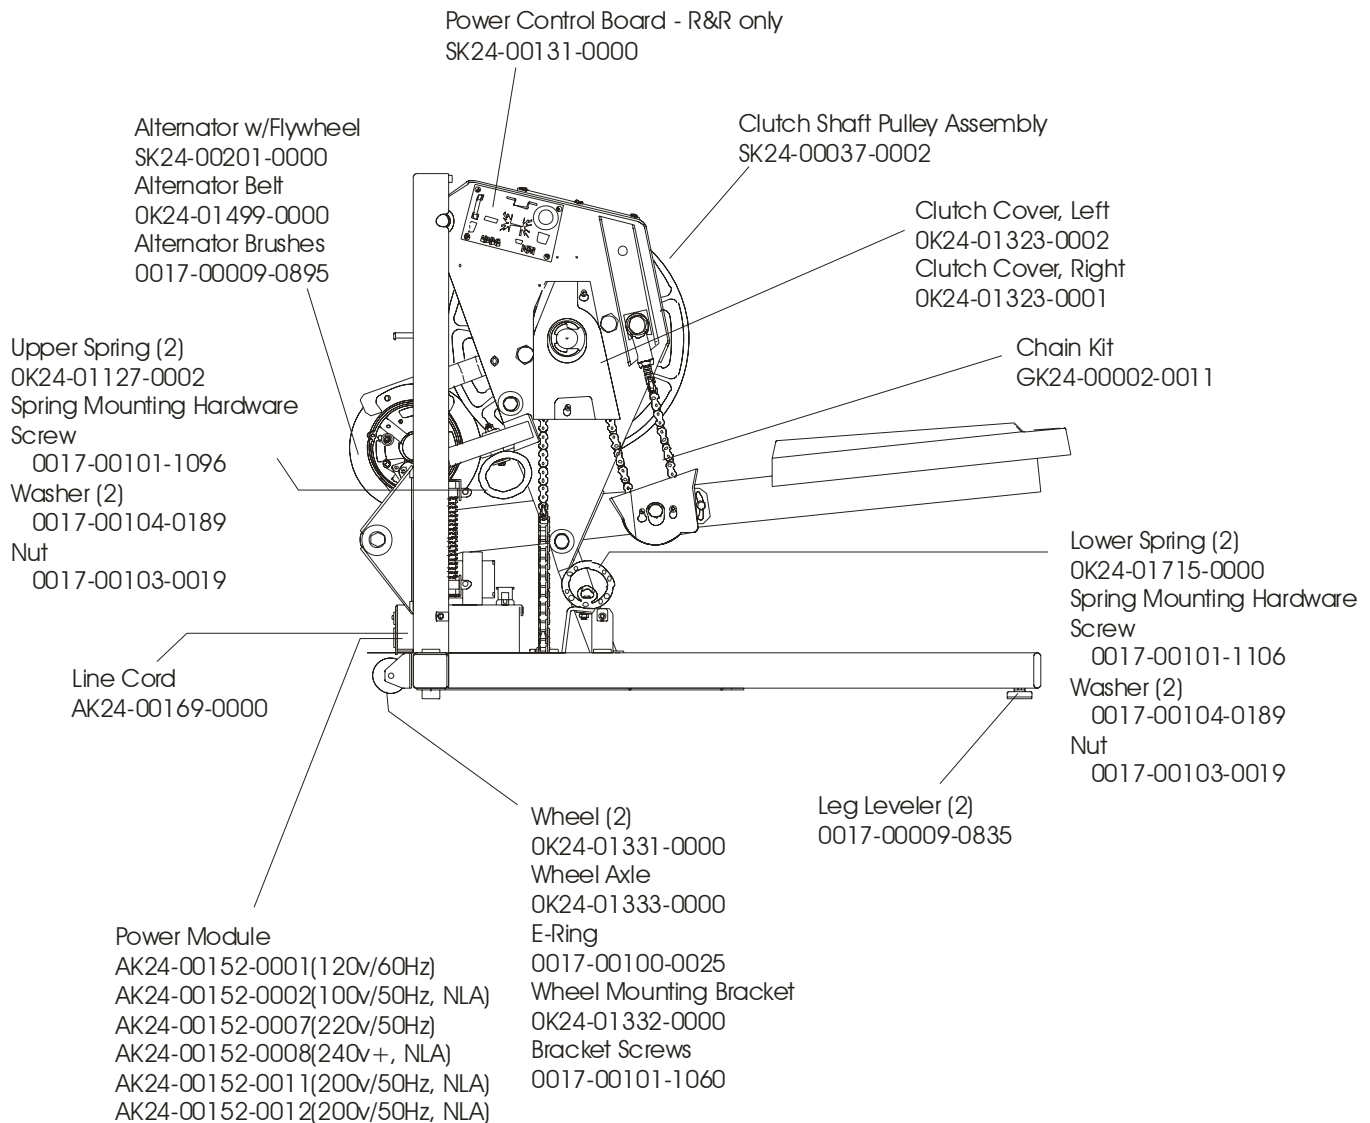

LS-9100DT
STAIRCLIMBER

GK24-00019-XXXX
SN: 213768-216141

Not Shown:
Main Cable
AK24-00202-0000

LS-9100DT STAIRCLIMBER

GK24-00019-XXXX
SN: 213768-216141

LS-9100DT
STAIRCLIMBER

GK24-00019-XXXX
SN: 213768-216141