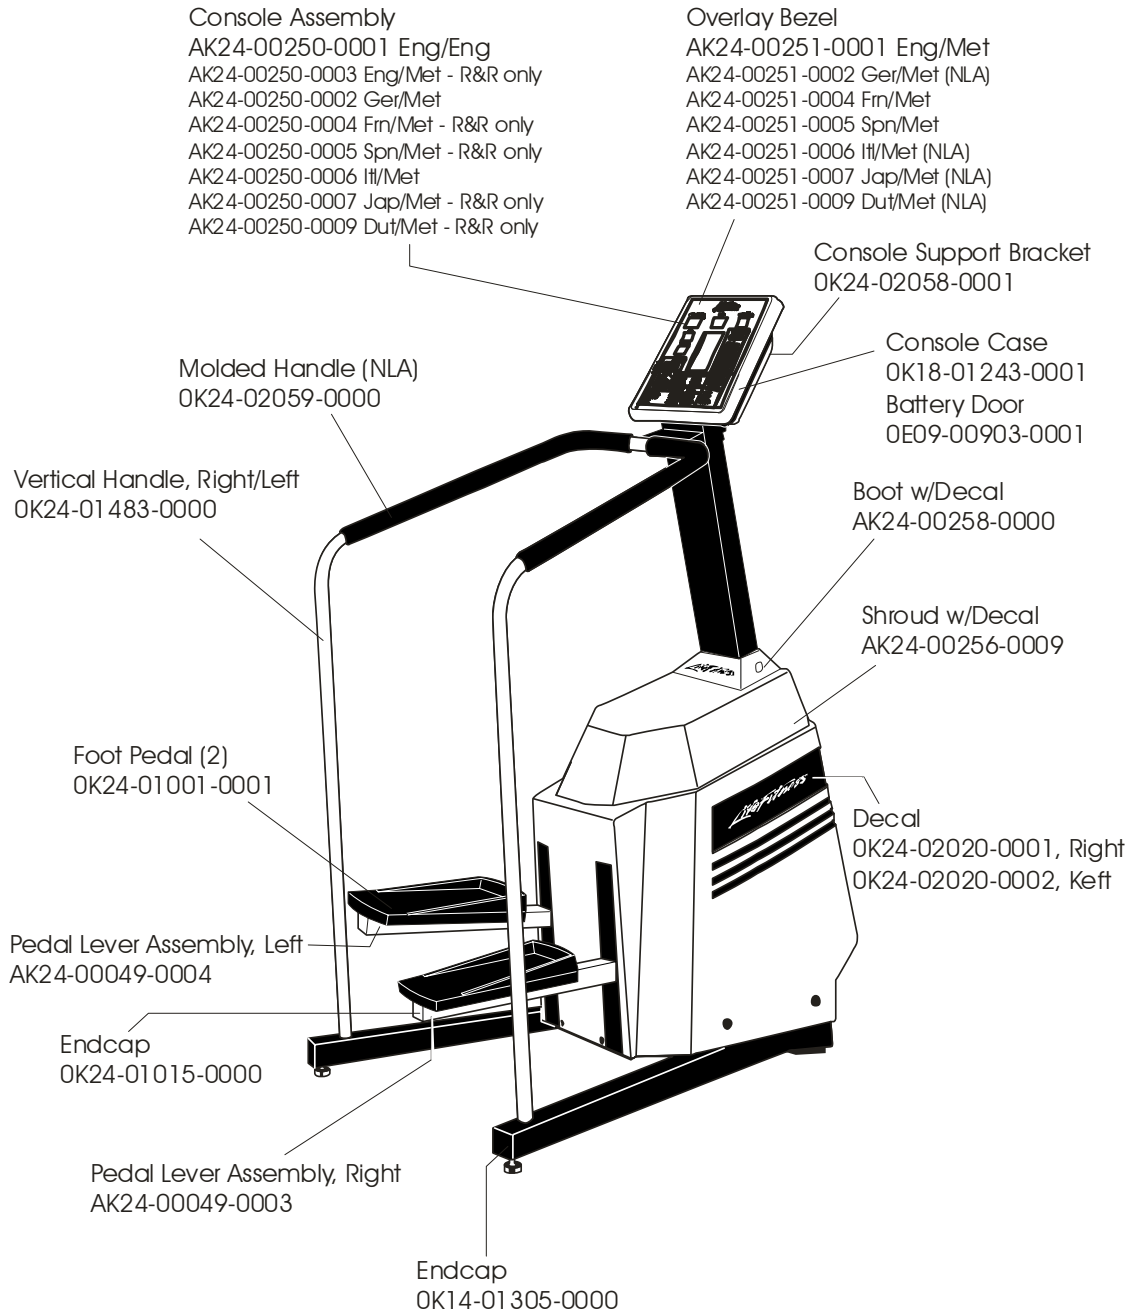

LS-9100DT
STAIRCLIMBER

GK24-00019-XXXX
SN: 213768-216141

Not Shown:
Main Cable
AK24-00202-0000

LS-9100DT STAIRCLIMBER

GK24-00019-XXXX
SN: 213768-216141

LS-9100DT
STAIRCLIMBER

GK24-00019-XXXX
SN: 213768-216141