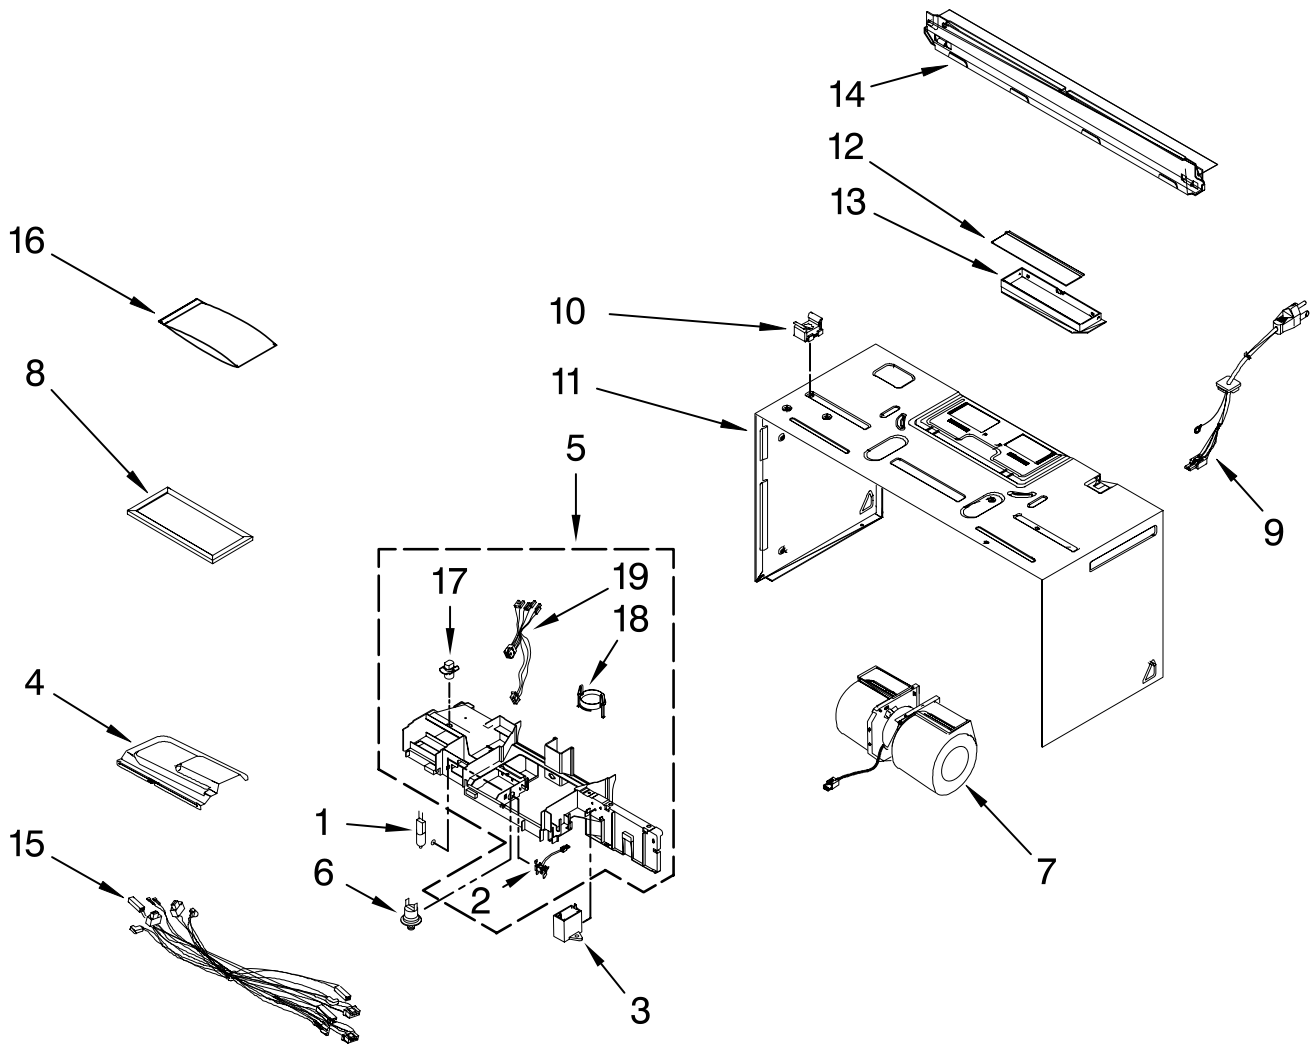

CONTROL PANEL PARTS

For Models: MMV5201DW00, MMV5201DB00, MMV5201DS00
 (White) (Black) (Stainless)

MICROWAVE OVEN/HOOD
 2.0 Cu. Ft.

Illus. No.	Part No.	DESCRIPTION
1		Literature
	W10188236	U & C Guide
	W10188239	Tech Sheet, Slim
	W10188237	Label, Cook Guide
	W10188238	Install, Instruct
2		Panel Asy, Control Membrane, Lens and Bracket
	W10258246	Black
	W10258266	White
	W10258268	Stainless

FOR ORDERING INFORMATION REFER TO PARTS PRICE LIST

CABINET AND AIR FLOW PARTS

For Models: MMV5201DW00, MMV5201DB00, MMV5201DS00

(White)

(Black)

(Stainless)

Illus. No.	Part No.	DESCRIPTION
1	4713-001165	Lamp
2	DE47-00032B	Holder, Lamp
3	DE59-50002A	Capacitor, Motor
4	W10250842	Cover, Lamp
5	DE97-00635B	Assy, Duct Upper
6	DE47-20059A	Thermostat
7	W10181452	Motor, Fan Assy
8	DE63-00367D	Filter, Charcoal
9	DE96-00218A	Cord, Power
10	DE92-90508A	Holder Nut, Assy

Illus. No.	Part No.	DESCRIPTION
11		Case, Outer
	W10187744	Black
	W10192096	White
12	W10197773	Plate, Damper
13	DE72-40022A	Damper, Assembly
14	DE70-00378A	Plate, Mounting
15	W10258269	Main Harness
16	DE92-90505E	Install, Hardware
17	DE32-60011A	Sensor, Gas

Illus. No.	Part No.	DESCRIPTION
18	DE61-00525A	Holder, Sensor
19	DE39-40678A	Harness, Sensor
Following Parts Not Illustrated		
	W10188741	Template, Wall
	W10188240	Template, Upper

FOR ORDERING INFORMATION REFER TO PARTS PRICE LIST