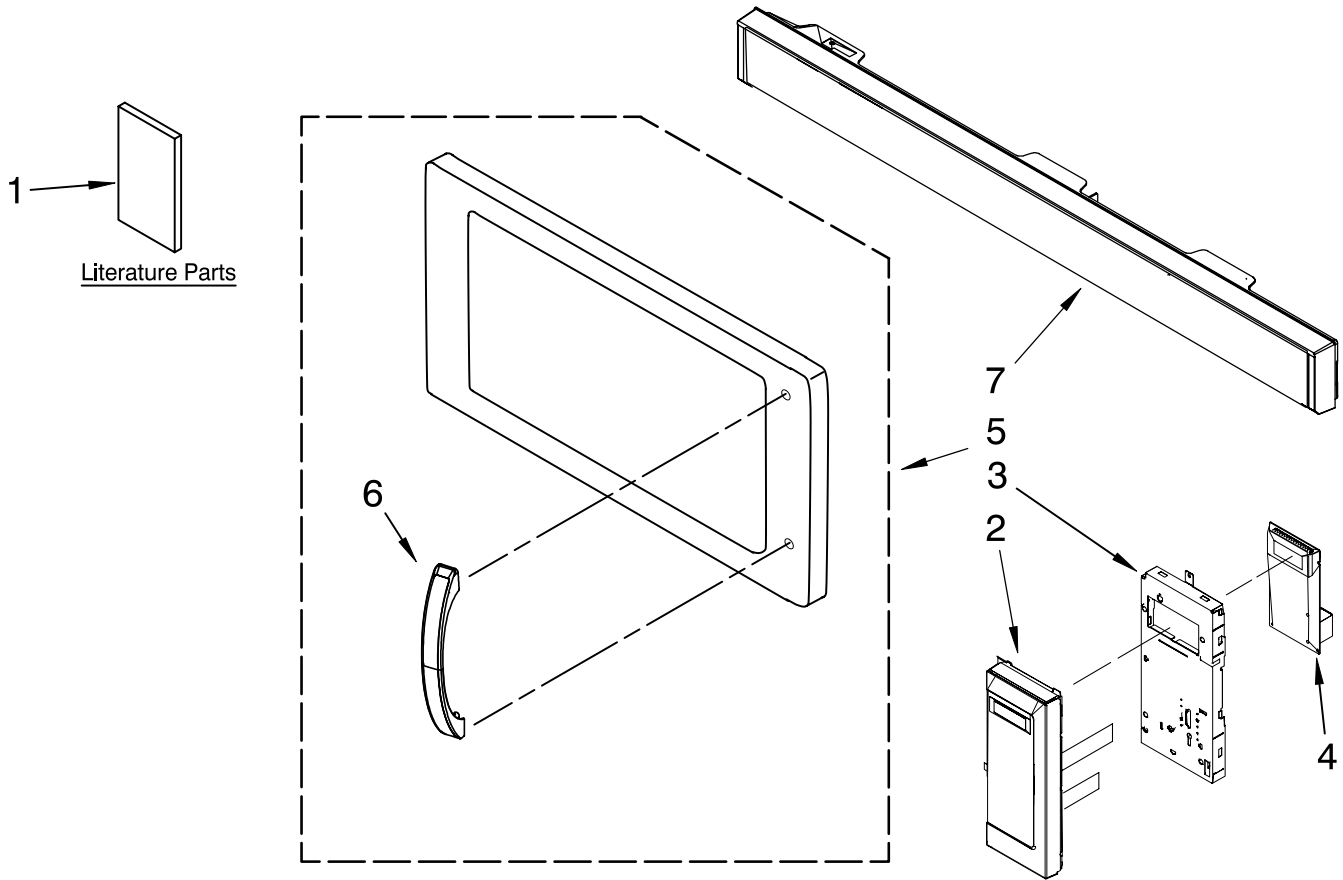

CONTROL PANEL PARTS

For Models: MMV5201DW00, MMV5201DB00, MMV5201DS00
 (White) (Black) (Stainless)

MICROWAVE OVEN/HOOD
 2.0 Cu. Ft.

Illus. No.	Part No.	DESCRIPTION
1		Literature
	W10188236	U & C Guide
	W10188239	Tech Sheet, Slim
	W10188237	Label, Cook Guide
	W10188238	Install, Instruct
2		Panel Asy, Control Membrane, Lens and Bracket
	W10258246	Black
	W10258266	White
	W10258268	Stainless

Illus. No.	Part No.	DESCRIPTION
3	W10258165	Bracket, Control
4	W10182103	Microcomputer
5		Complete Door
	W10258192	Black
	W10258193	White
	W10258194	Stainless

Illus. No.	Part No.	DESCRIPTION
6		Handle, Door
	W10258181	Black
	W10258184	White
	W10258185	Stainless
7		Grille Assembly
	W10258215	Black
	W10258216	White
	W10258217	Stainless